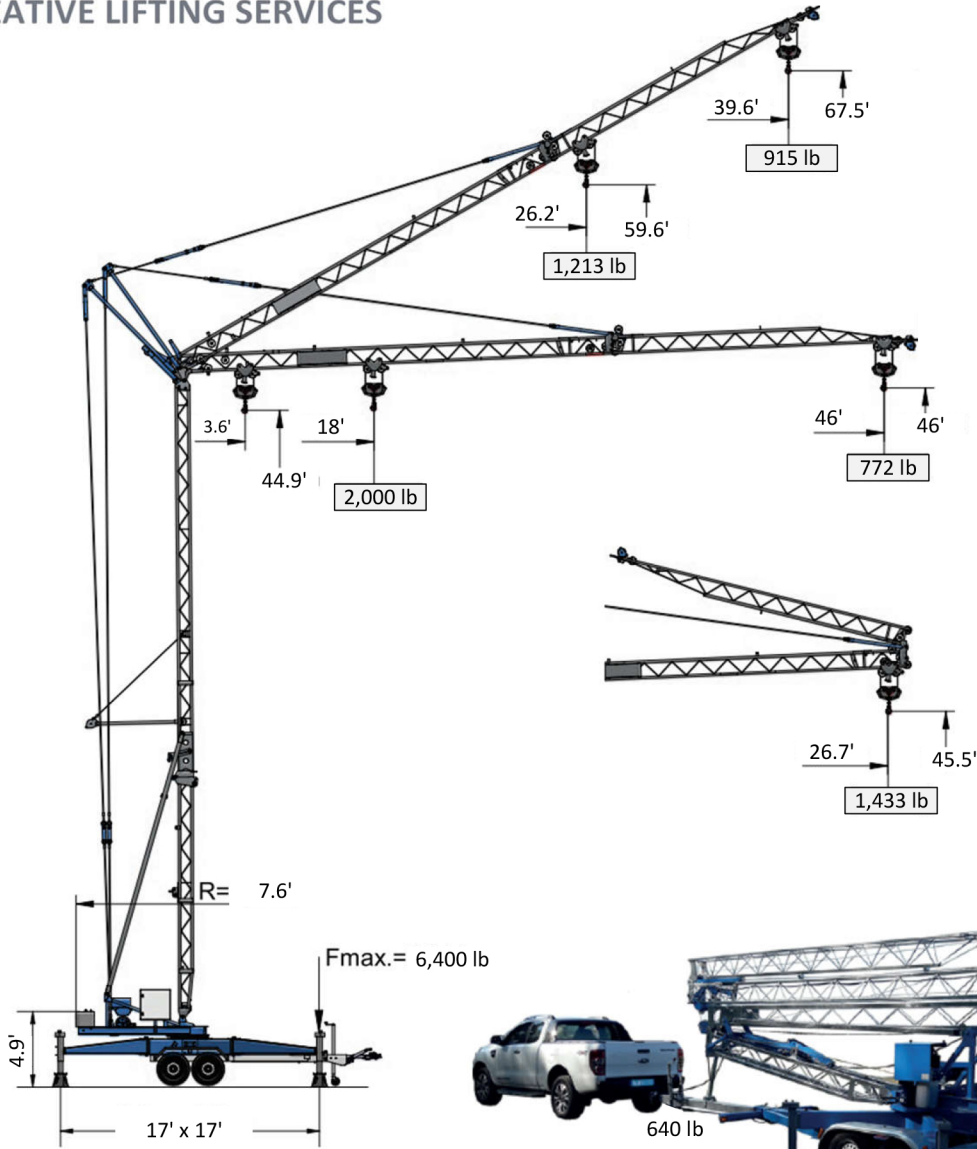

**M14**  
(772 lb, 46' / 46')

RADIUS	FT	18'	22'	26'	29'	32'	36'	39'	42'	46'
CAPACITY	LB	2,000	1,654	1,433	1,301	1,158	1,069	926	871	772

**Creative Lifting Services Inc.**

303-659-8102

www.creativelifting.com