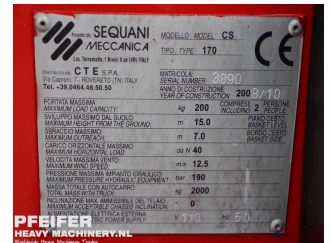

## CTE - CS170E

Track articulating boom lifts | 2008 | PHM-Id 09101

✓ Incl. transport advice

✓ Incl. required documents

€ 19.500,-

Year of construction: 2008  
Hours: 6693  
Fuel: Diesel  
Manufacturer: CTE  
Model: CS170E  
CE Merk: V  
Length (m): 4.3  
Width (m): 0.78  
Height (m): 2.08  
Servo-assisted steering: V  
Engine manufacturer: Lombardini  
Net weight (kg): 2000 kg  
Cylinders: 1  
Gearbox type: Hydrostatic  
Topspeed (km/h): 3  
Serial number: 3890  
Drive condition %: 90  
Sprockets condition %: 60  
Rollers condition %: 60  
Jib: V  
Safety loadindicator: V  
Working height (m): 17  
Horizontal range (m) (m): 7.5