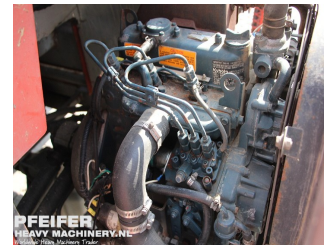

SKYJACK - SJ9250RT

Scissor lifts | 2006 | PHM-Id 09067

✓ Incl. transport advice

✓ Incl. required documents

€ 13.900,-

Year of construction: 2006
Hours: 1398
Fuel: Diesel
Capacity in KW: 19.4
Manufacturer: SKYJACK
Model: SJ9250RT
CE Merk: V
Books available: V
Length (m): 4.65
Width (m): 2.35
Height (m): 2.5
Transmission: 4x4
Servo-assisted steering: V
Engine manufacturer: Kubota
Engine type: D1105-ES02
Net weight (kg): 7054 kg
Cylinders: 3
Gearbox type: Hydrostatic
Capacity in HP: 26.4
Topspeed (km/h): 3
Tires size: 10-16.5
Serial number: 51692
Tires condition: 30 %
Safety loadindicator: V
Working height (m): 17
Headway height (m): 3.17
Number of axles: 2