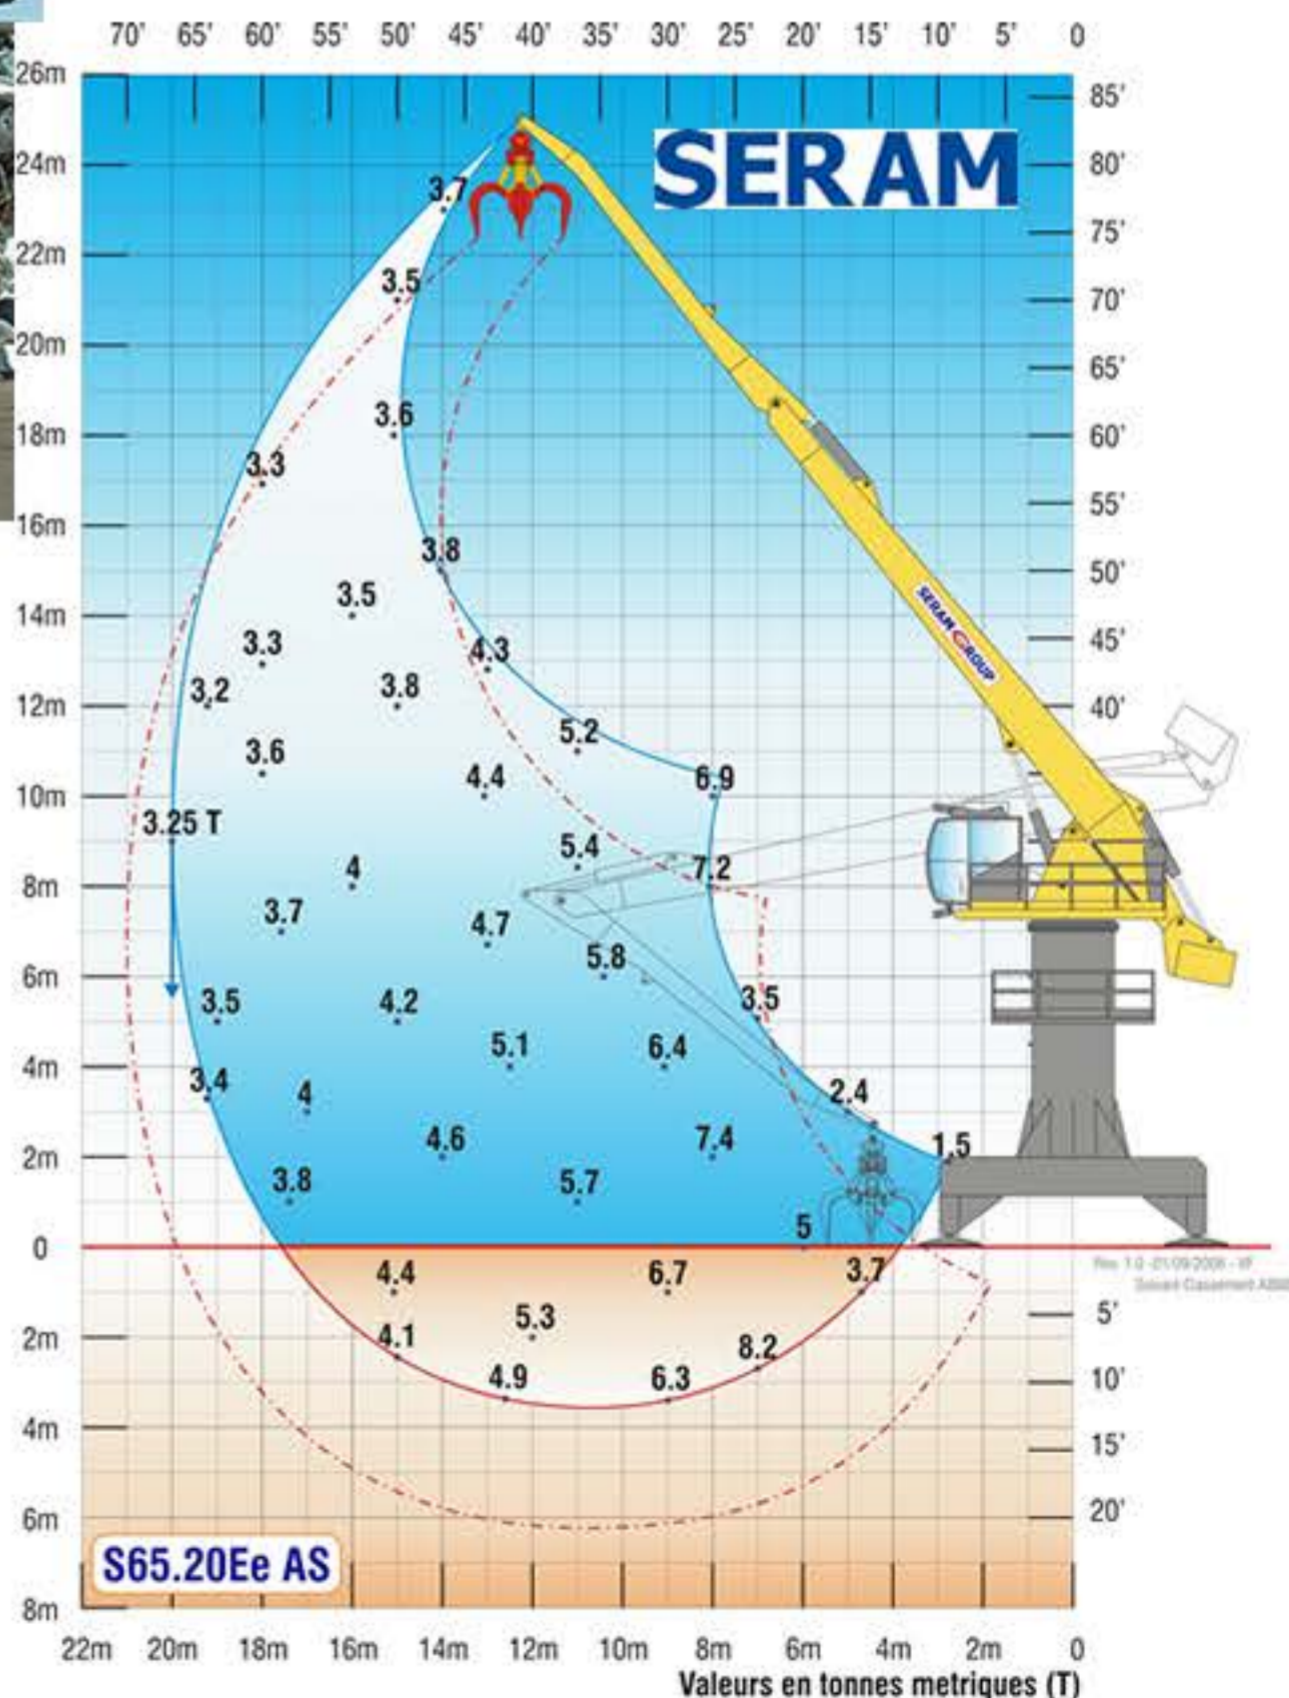

**SERAM
SECOND HAND**

SERAM

S65.20EF refurbished

**FILE
003**

- Type: S65.20EF
- Year of manufacture: 2005
- Year of refurbishment: Planned 2017
- Support: Fixed
Possibility of free standing support

- Max reach: 20 m
- Lifting capacity: 3.25 t at 20 m
- Motorization: 75 kw