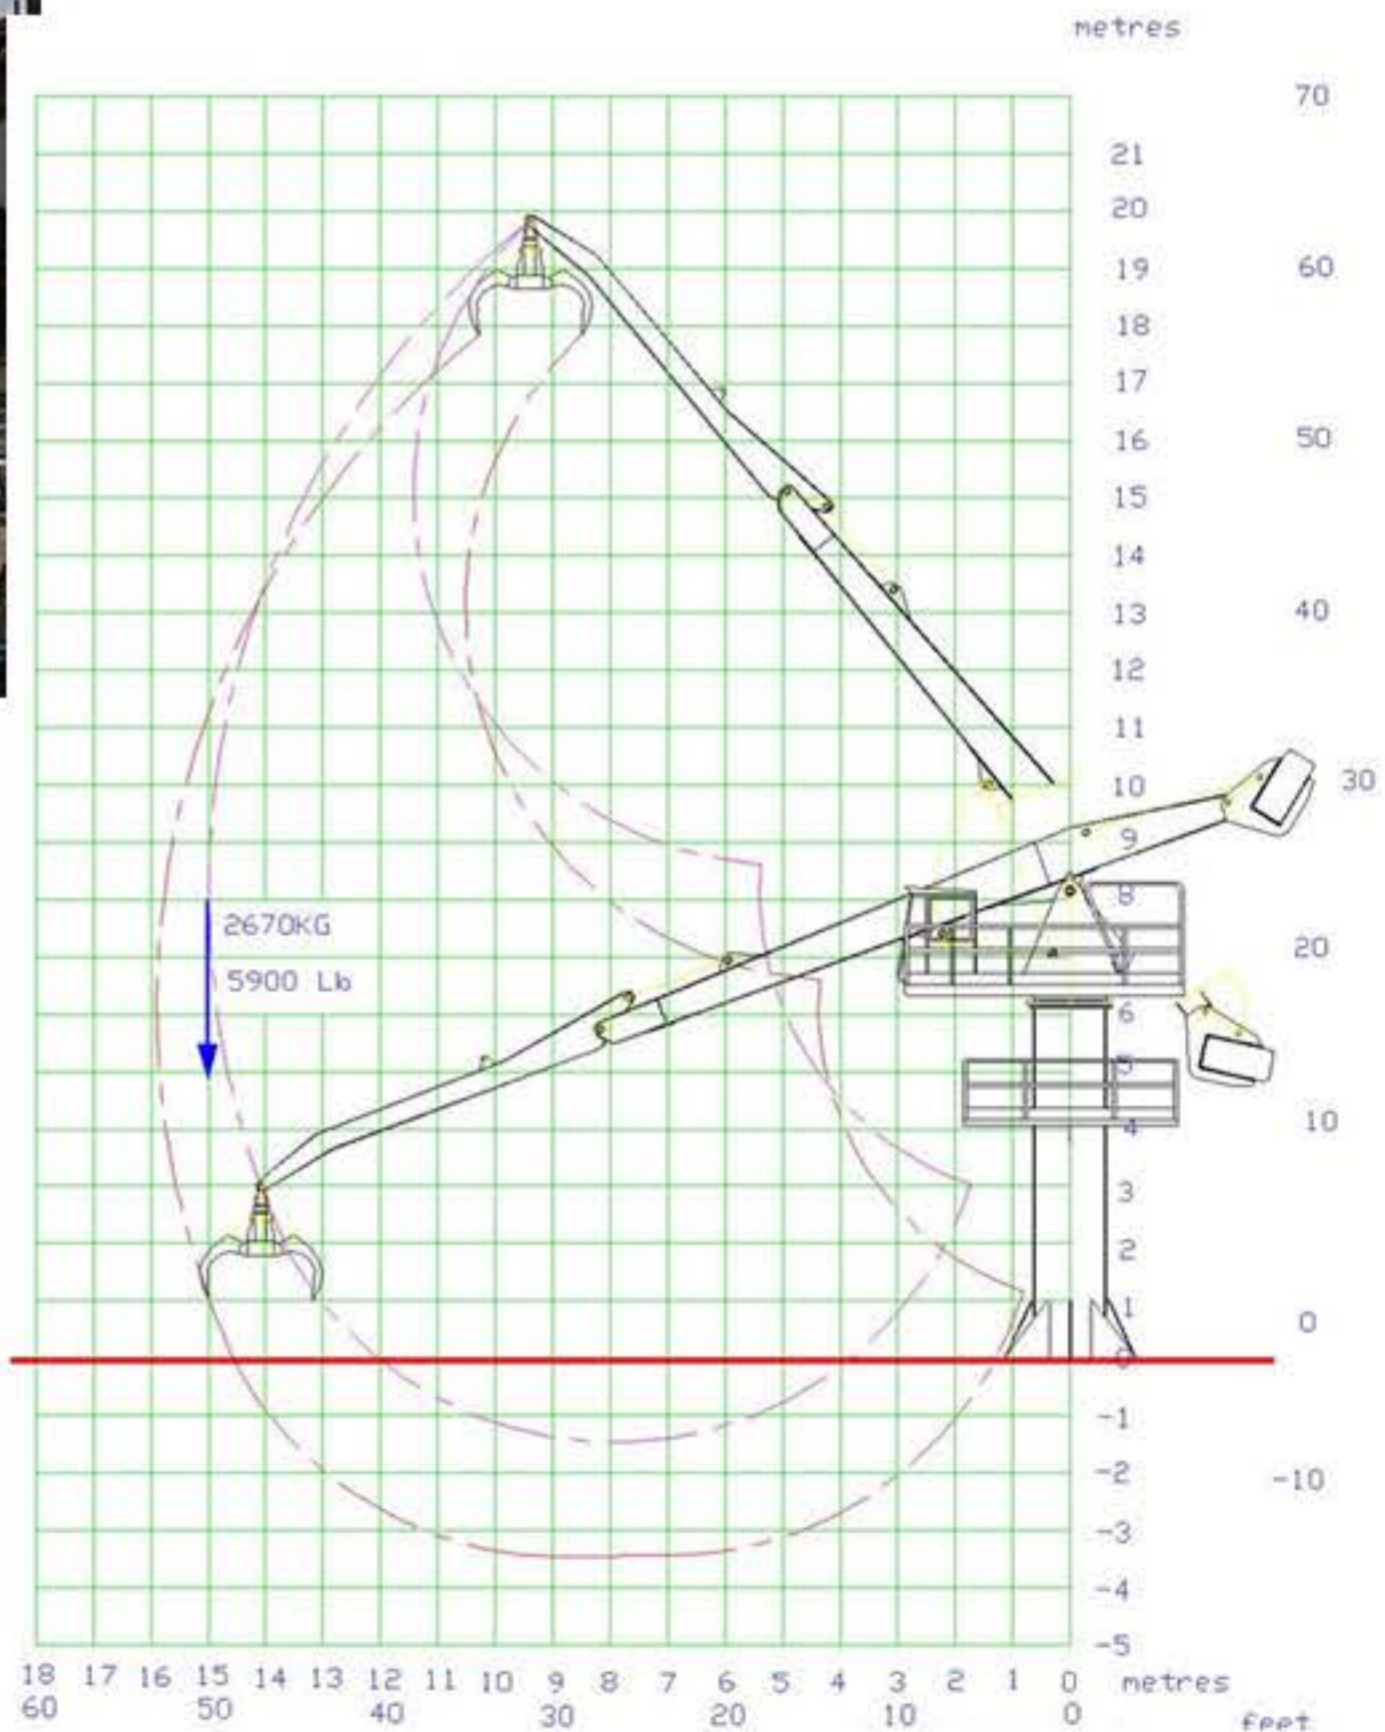

**SERAM
SECOND HAND**

SERAM

**S40.15EF
refurbished**

**FILE
001**

- Type: S40.15EF
- Year of manufacture: 2001
- Year of refurbishment: Planned 2017
- Support: Fixed
Possibility of free standing support

- Max reach: 15 m
- Lifting capacity: 2.67 t at 15 m
- Motorization: 37 kw