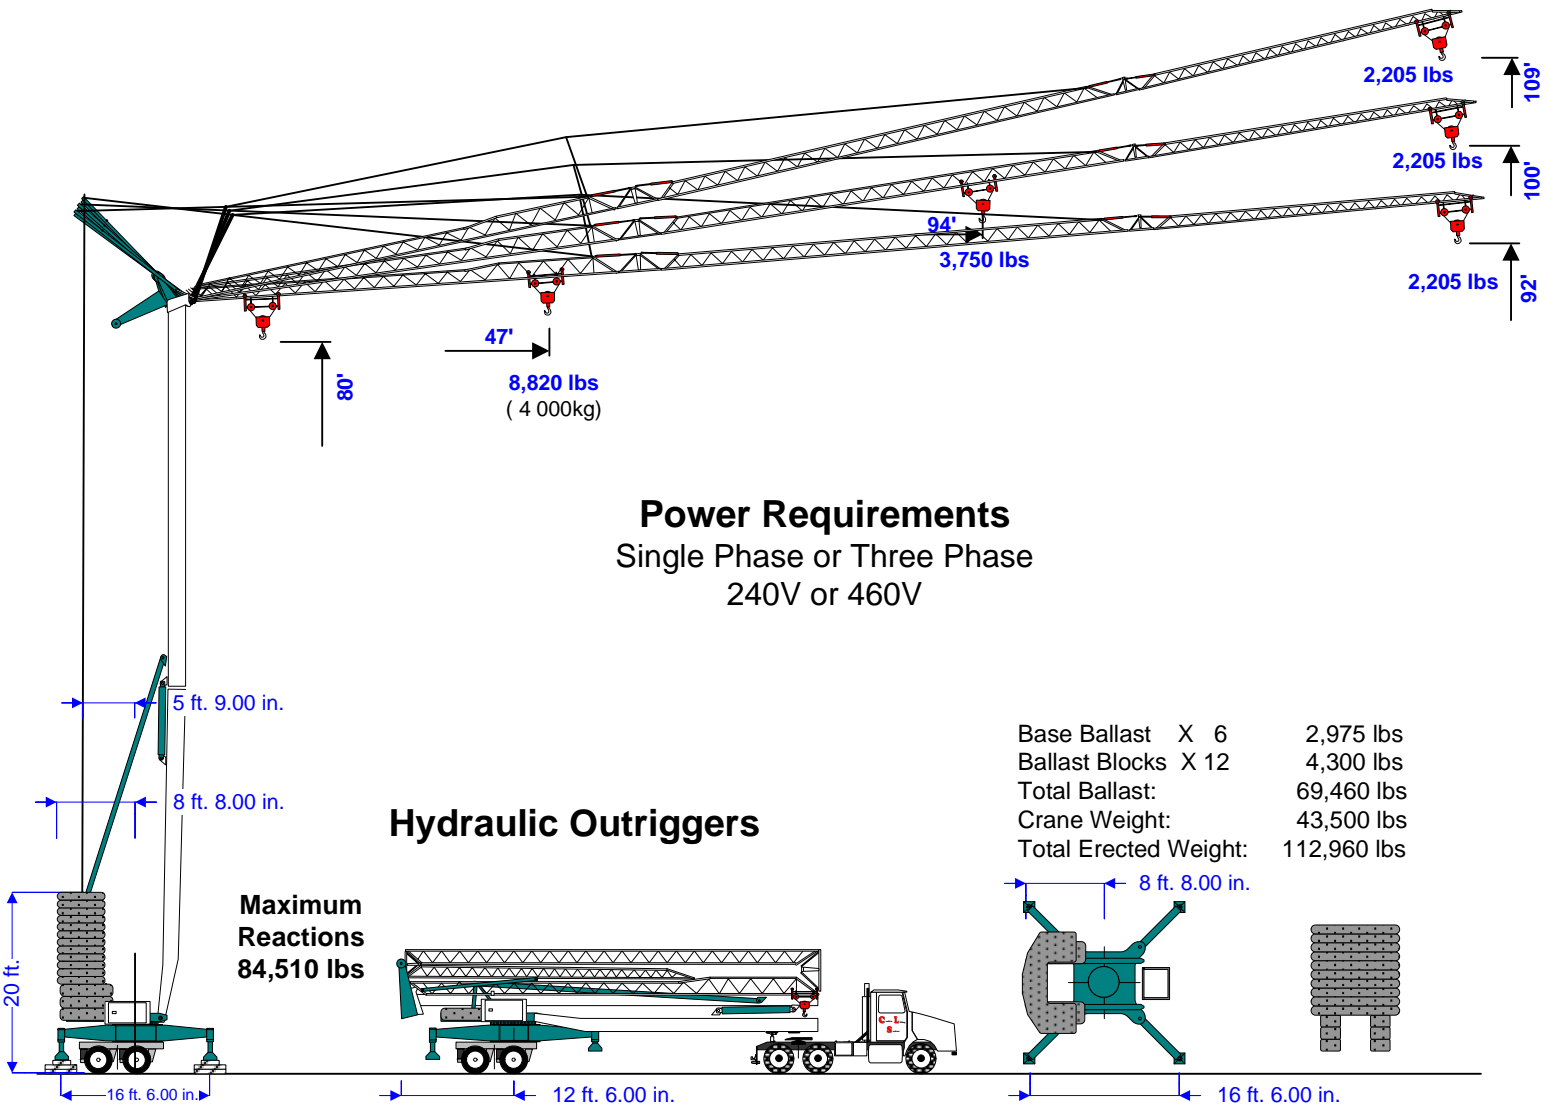

**Self-Erecting Crane
V 22147/92**

(2,205 lbs, 147'/92")

	Hook	Ft.	48	52	66	79	92	105	118	131	147
	Radius	Meters	14.5	16	20	24	28	32	36	40	44.75
2 Part	147'	Lbs	8,820	7,762	5,909	4,741	3,859	3,330	2,889	2,536	2,205
Block	45m	KG	4.000	3.520	2.680	2.150	1.750	1.510	1.310	1.150	1.000