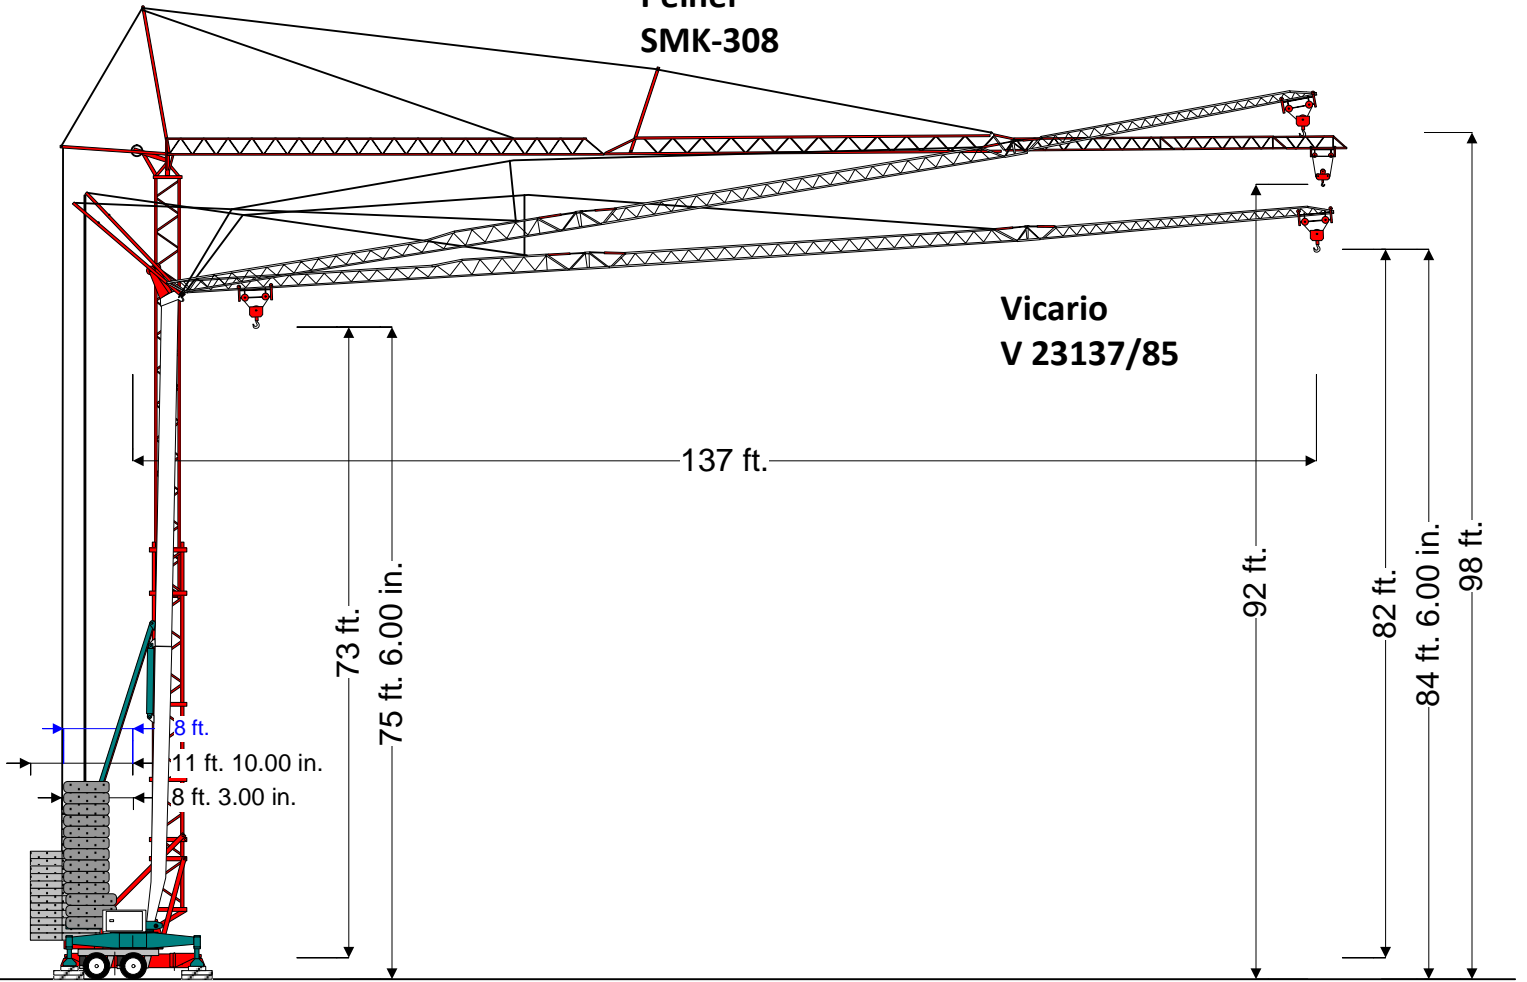

**Peiner
SMK-308**

**Vicario
V 23137/85**

Vicario
V 23137/85