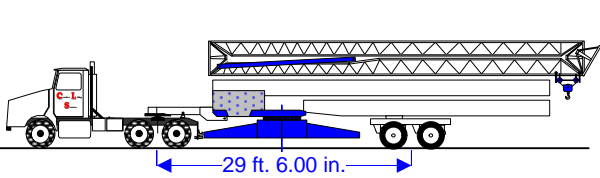

Benazzato
22131

Potain
IGO 50

Peiner
SMK-308