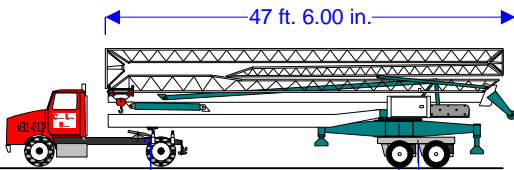

**Peiner
SMK-308**

**Vicario
V 23137/85**