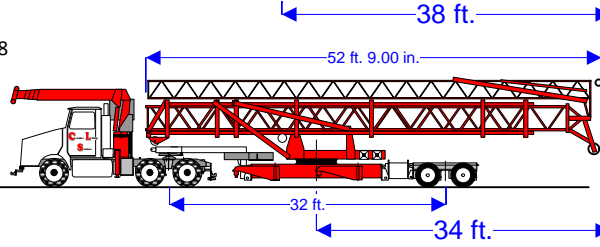

**Self-Erecting Crane
V 22147/92**

(2,205 lbs, 147'/92")

	Hook	Ft.	48	52	66	79	92	105	118	131	147
	Radius	Meters	14.5	16	20	24	28	32	36	40	44.75
2 Part	147'	Lbs	8,820	7,762	5,909	4,741	3,859	3,330	2,889	2,536	2,205
Block	45m	KG	4.000	3.520	2.680	2.150	1.750	1.510	1.310	1.150	1.000

Vicario
V 23137/85

Benazzato
22131

Potain
IGO 50

Peiner
SMK-308

Potain
HDT-70 & 80