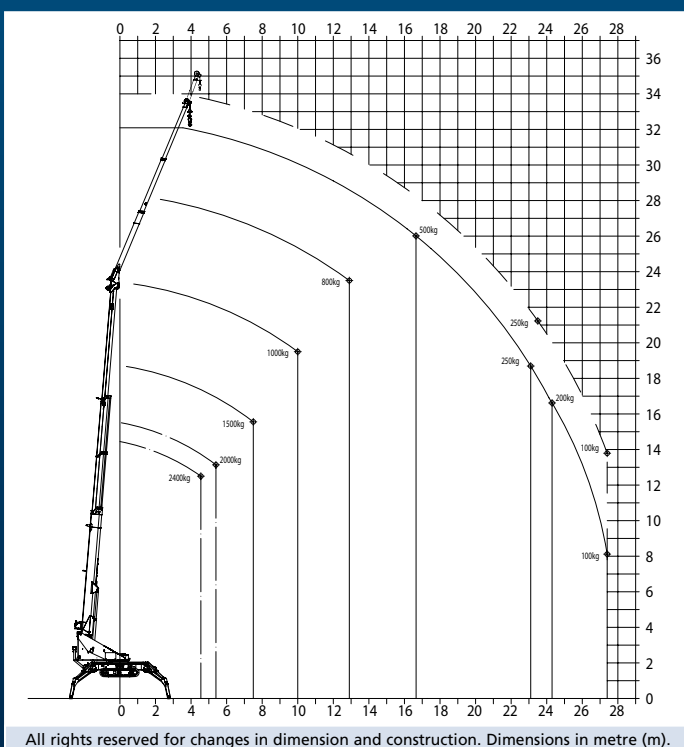

Duty chart

Technical specifications

Extension length max. [m]	34.00 (36.00 opt.)
Payload max. [kg]	1,500 (2,400 opt.)
Gross vehicle weight [kg]	4,500
Main boom angle approx. [degrees]	85
Jib length [m]	11.05
Jib extended incl. extension [m]	13.05
Jib retracted [m]	4.85
Jib variable/hydraulic [degrees]	0 – 165
Lifting speed approx. [m/min]	60
Footprint with outriggers on both sides (L x W) [m]	5.40 x 5.40
Footprint with outriggers on one side (L x W) [m]	7.20 x 3.60
Vehicle dimensions (L x B x H) [m]	8.44 x 2.11 x 2.82