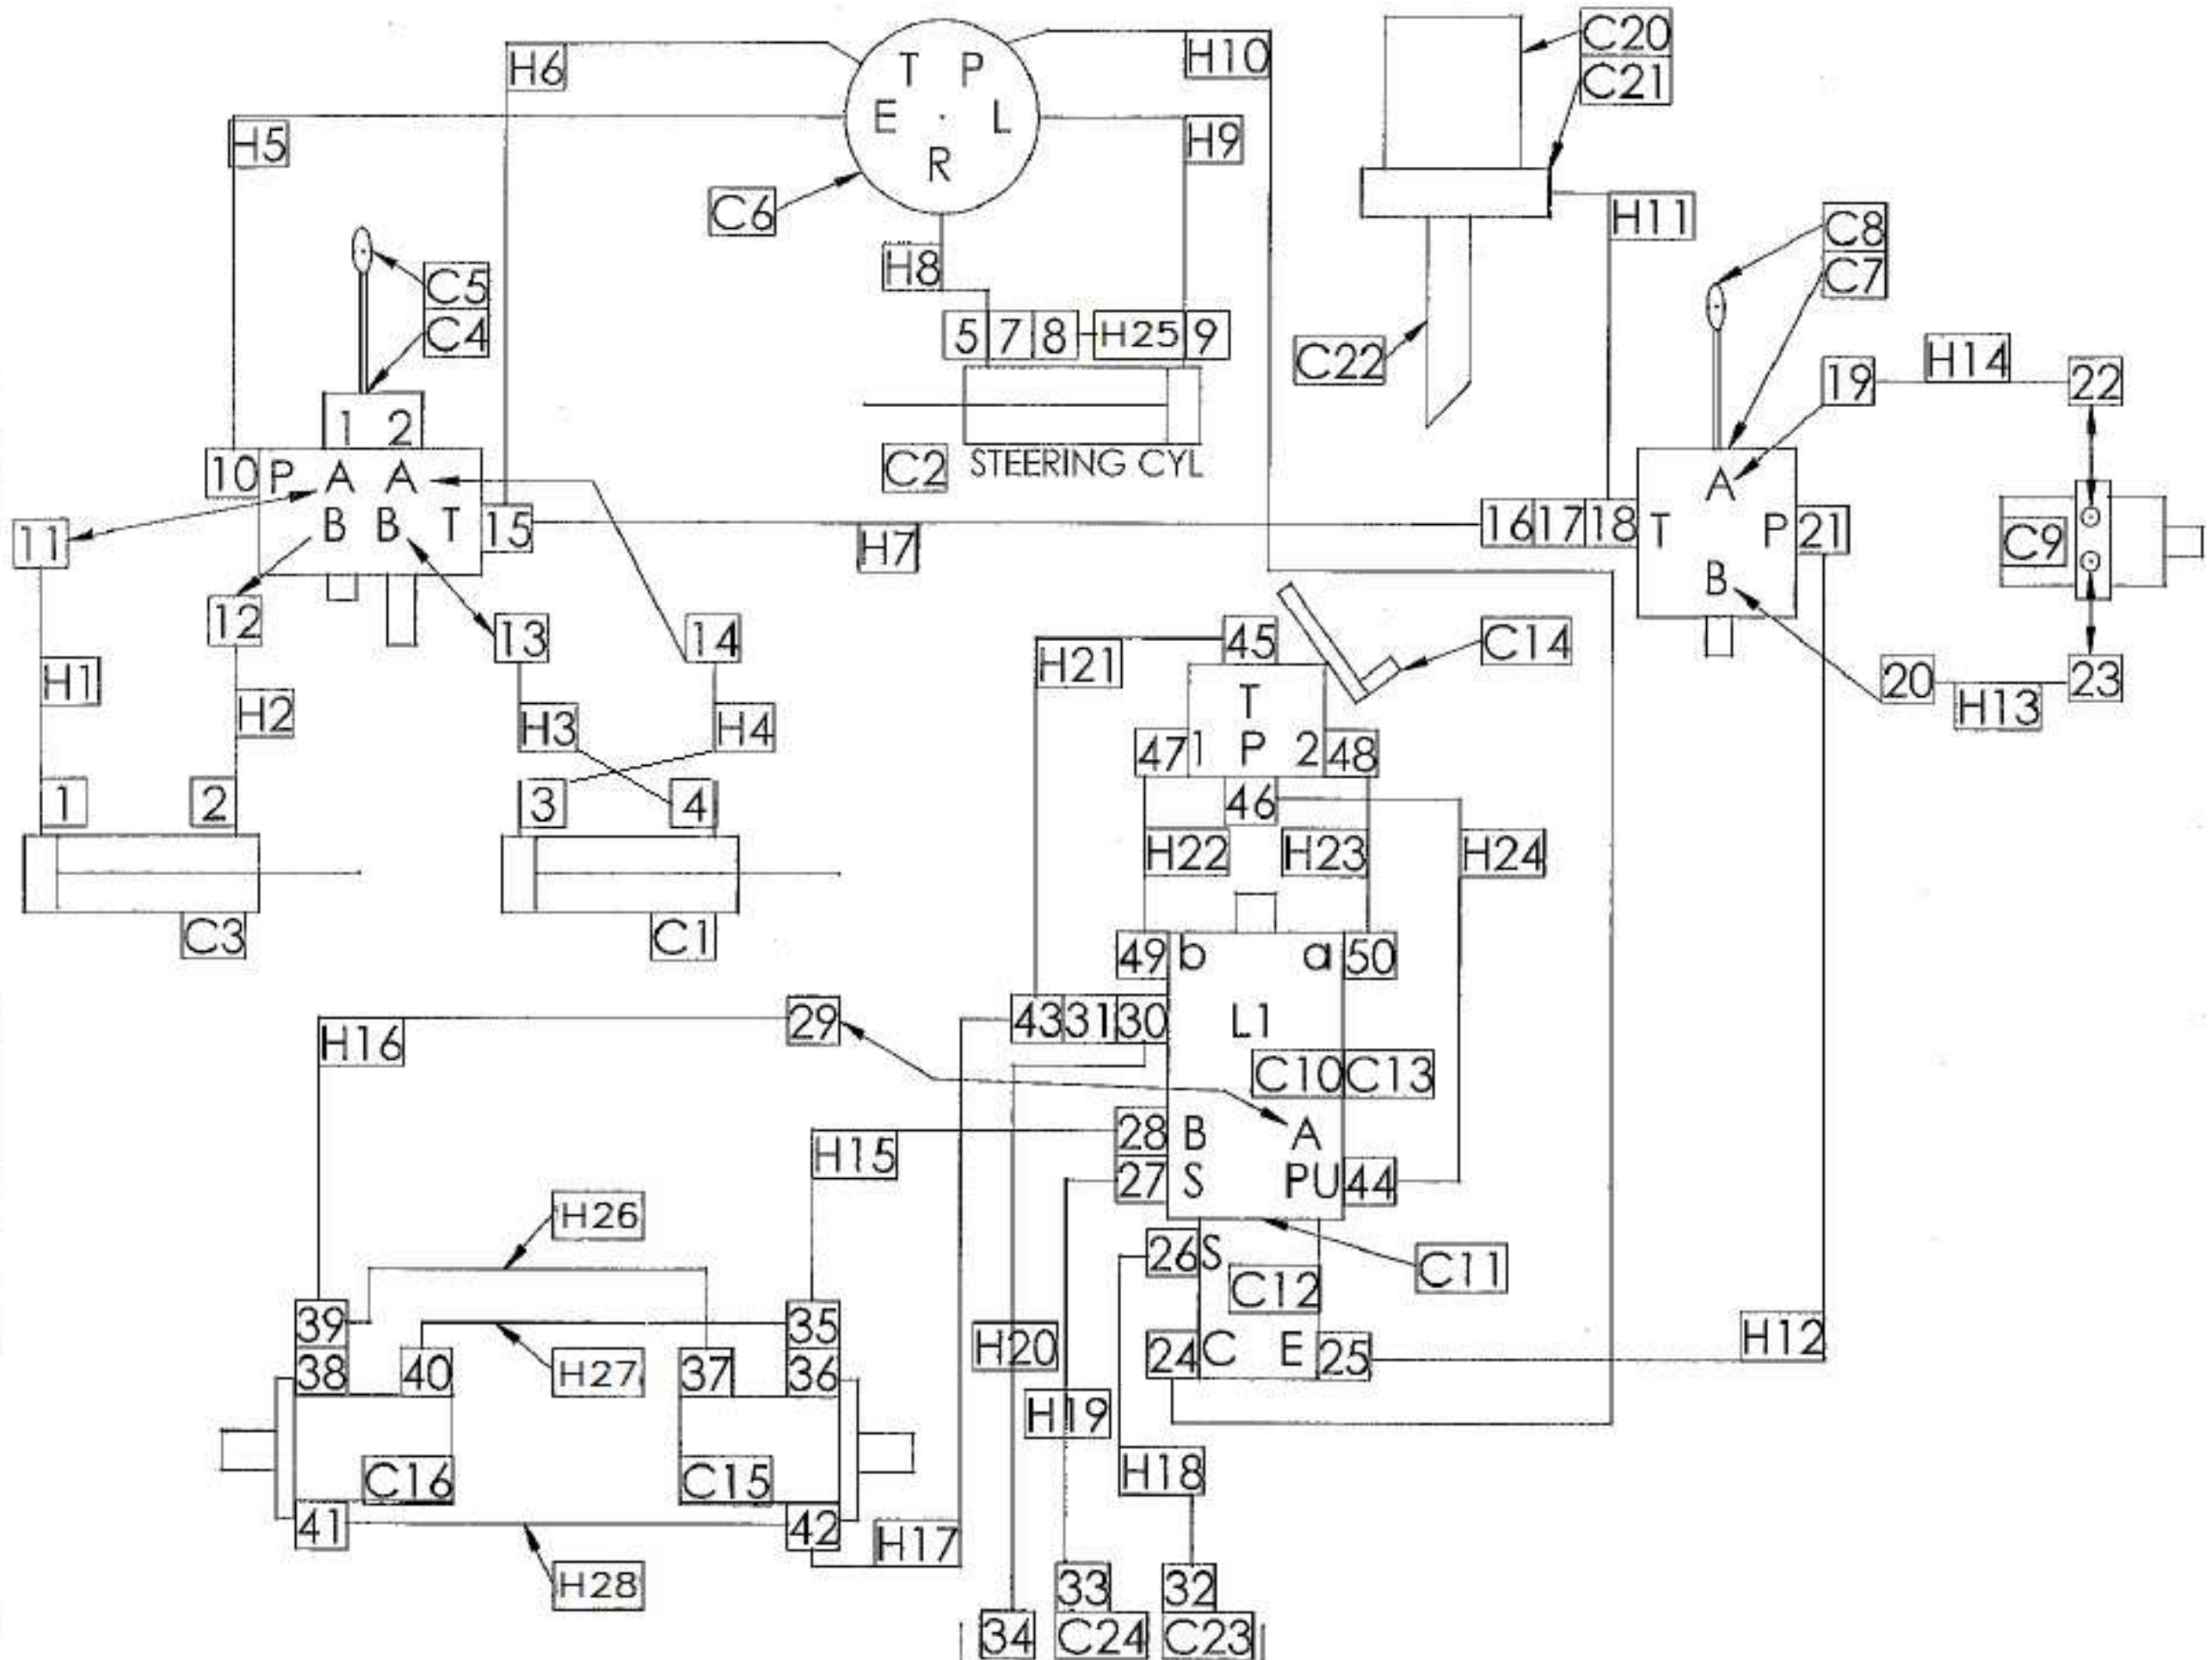

## TABLE OF CONTENTS

---

DESCRIPTION	PAGE
Hydraulic Diagram.....	1
Hydraulic Components.....	2
Hydraulic Cylinder Parts.....	3
Hydraulic Fittings.....	4
Hydraulic Hoses.....	5
Engine Related Parts.....	6-13
Engine External Parts.....	14-15
Flywheel Housing & Drive Coupler.....	16
Broom Core Parts.....	17-18
Frame & Associated Parts.....	19-20
Gauges, Switches and Lights.....	21-22
Variable Broom Control.....	23
Tow Bar.....	24
Optional Equipment.....	25
Hood Assembly.....	26
Hub Warning Kit.....	27
Sprinkler System.....	28-29
Brake Parts.....	30-31

## Hydraulic Components

Ref#	Part#	Qty	Description
C01	389753	1	Cylinder 2" X 4" Boom Lift
N/S	390233	1	Seal Kit For 389753
C02	389754	1	Cylinder 2" X 8" Steering Cylinder
N/S	390233	1	Seal Kit For 389754
C03	389755	1	Cylinder 2" X 10" Broom L & R
N/S	390233	1	Seal Kit For 389755
C04	389743	1	Valve, 2 Spool W/Joystick
C05	389746	1	Handle Two Spool
C06	389714	1	Steering Unit
N/S		1	Steering Unit Seal Kit
C07	389745	1	Single Spool Valve
C08	389744	1	Valve Handle
C09	389750	1	Broom Drive Motor SN# 201219 and <
	390130	1	Broom Drive Motor SN# 201220 and >
N/S	389762	1	Sight Gauge, Hydraulic Tank
C10	389848	1	Pump, Piston
N/S	390196	1	Seal Kit, Piston Pump
C11	305910	1	Gasket, Gear Pump
C12	355009	1	Pump, Gear
C13	387303	1	Filter Charge
C14	389775	1	Valve, Foot Pedal
C15 &C16	389719	1	Wheel Drive Motor SN# 201221 and <
C15 &C16	390122	1	Wheel Drive Motor SN# 201222 and >
C20	389793		Filter, Tank Mounted Return
C21			Filter Head, Tank Mounted Return
C22	389983	1	Tube, Filter Return
C23	389788	1	Strainer
C24	389799	1	Strainer
N/S		1	Broom Drive Motor Key 5/16 X 5/16 SN# 201219 and <
N/S		1	Broom Drive Motor Key 5/16 X 1/4 SN# 201220 and >