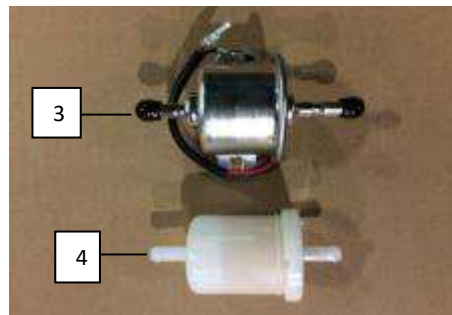

Engine - Related Parts

Ref	Part#	Qty	Description
1	390174	1	Inner Air
2	390171	1	Outer Air
3	390210	1	Fuel Pump
4	390160	1	In Line Fuel Filter