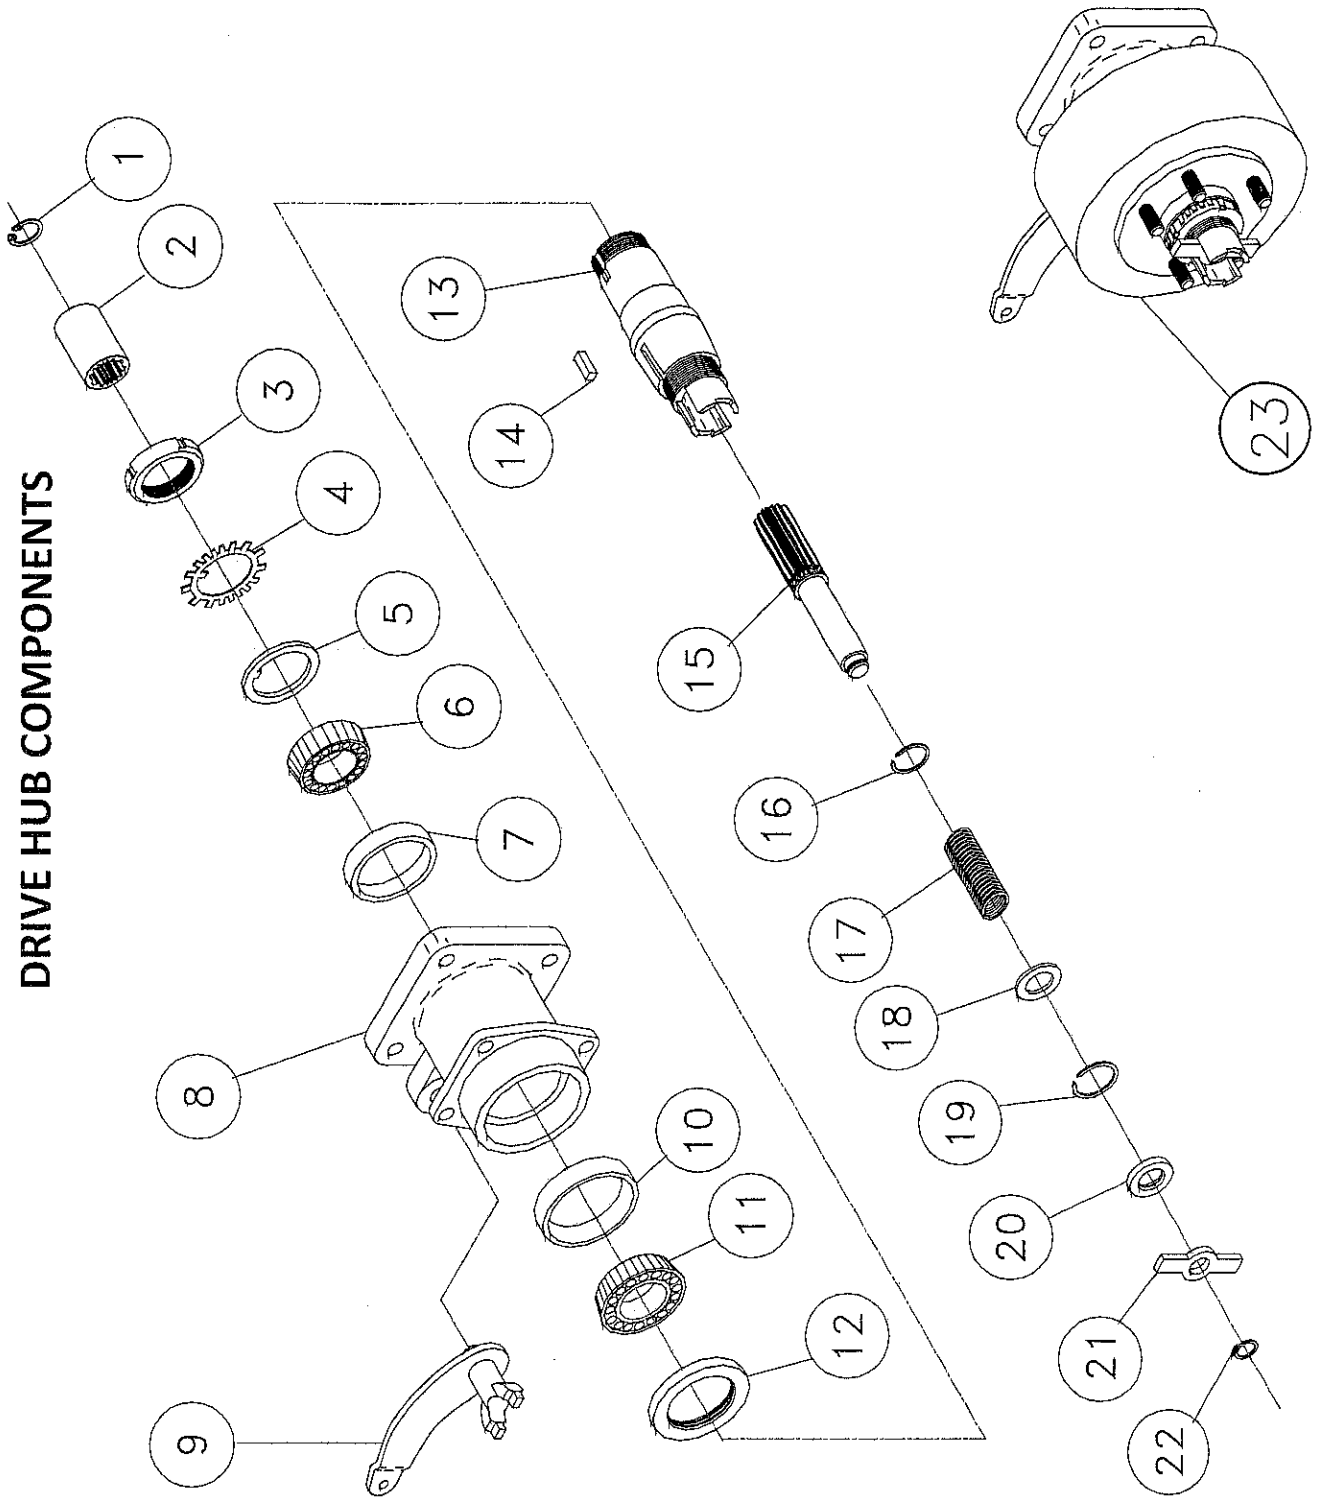

DRIVE HUB COMPONENTS

Drive Hub Components

Ref#	Part#	Qty	Description
1	387893	1	Snap Ring
2	387913	1	Coupler Sleeve
3	387932	1	Spanner Nut
4	387926	1	Lock Washer
5	387901	1	Tongued Washer
6	387898	1	Bearing Cone, Inner
7	387902	1	Bearing Cup, Inner
8	387931	1	Drive Hub Housing
9	389927	1	Brake Lever
10	387906	1	Brake Cup, Outer
11	387940	1	Bearing Cone, Outer
12	387934	1	Seal
13	387928	1	Spindle
14	387937	1	Key
15	387942	1	Shaft
16	387933	1	Snap Ring
17	387939	1	Spring
18	387943	1	Washer
19	387936	1	Snap Ring
20	387941	1	Seal
21	387944	1	Handle
22	387930	1	Snap Ring
23	389710	1	Wheel Disconnect W / Brake