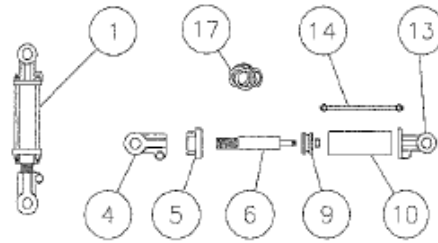

Hydraulic Cylinder Parts

2" X 4" CYLINDER