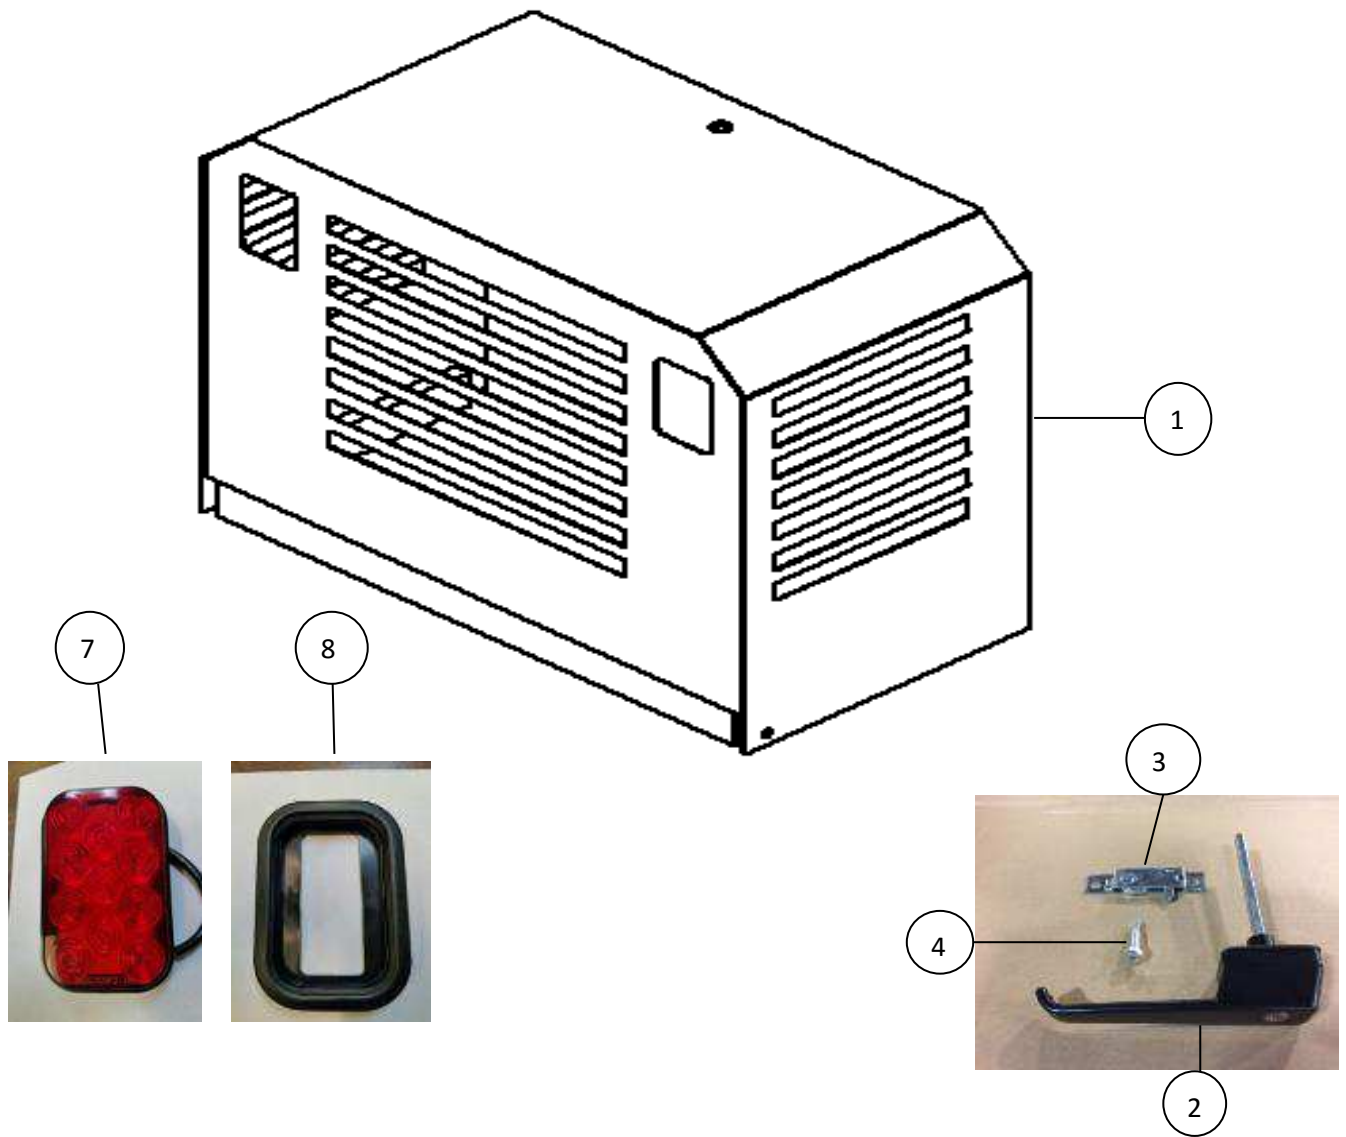

Hood Assembly

Ref#	Part#	Qty	Description
1	389995	1	Hood
2	389965	1	Hood Handle
3	389966	1	Hood Latch
4	389967	1	Striker Bolt
N/S	389992	1	Handle Key
N/S	389878	1	Tail Light Harness
7	389867	2	Light LED
8	389868	2	Light Grommet
N/S	66712	A/R	Adhesive Wire Tie Tab
N/S	97758	2	1/2X2 Grade 8 Hood Bolt
N/S	403907	2	1/2 Nylock Nut Hood