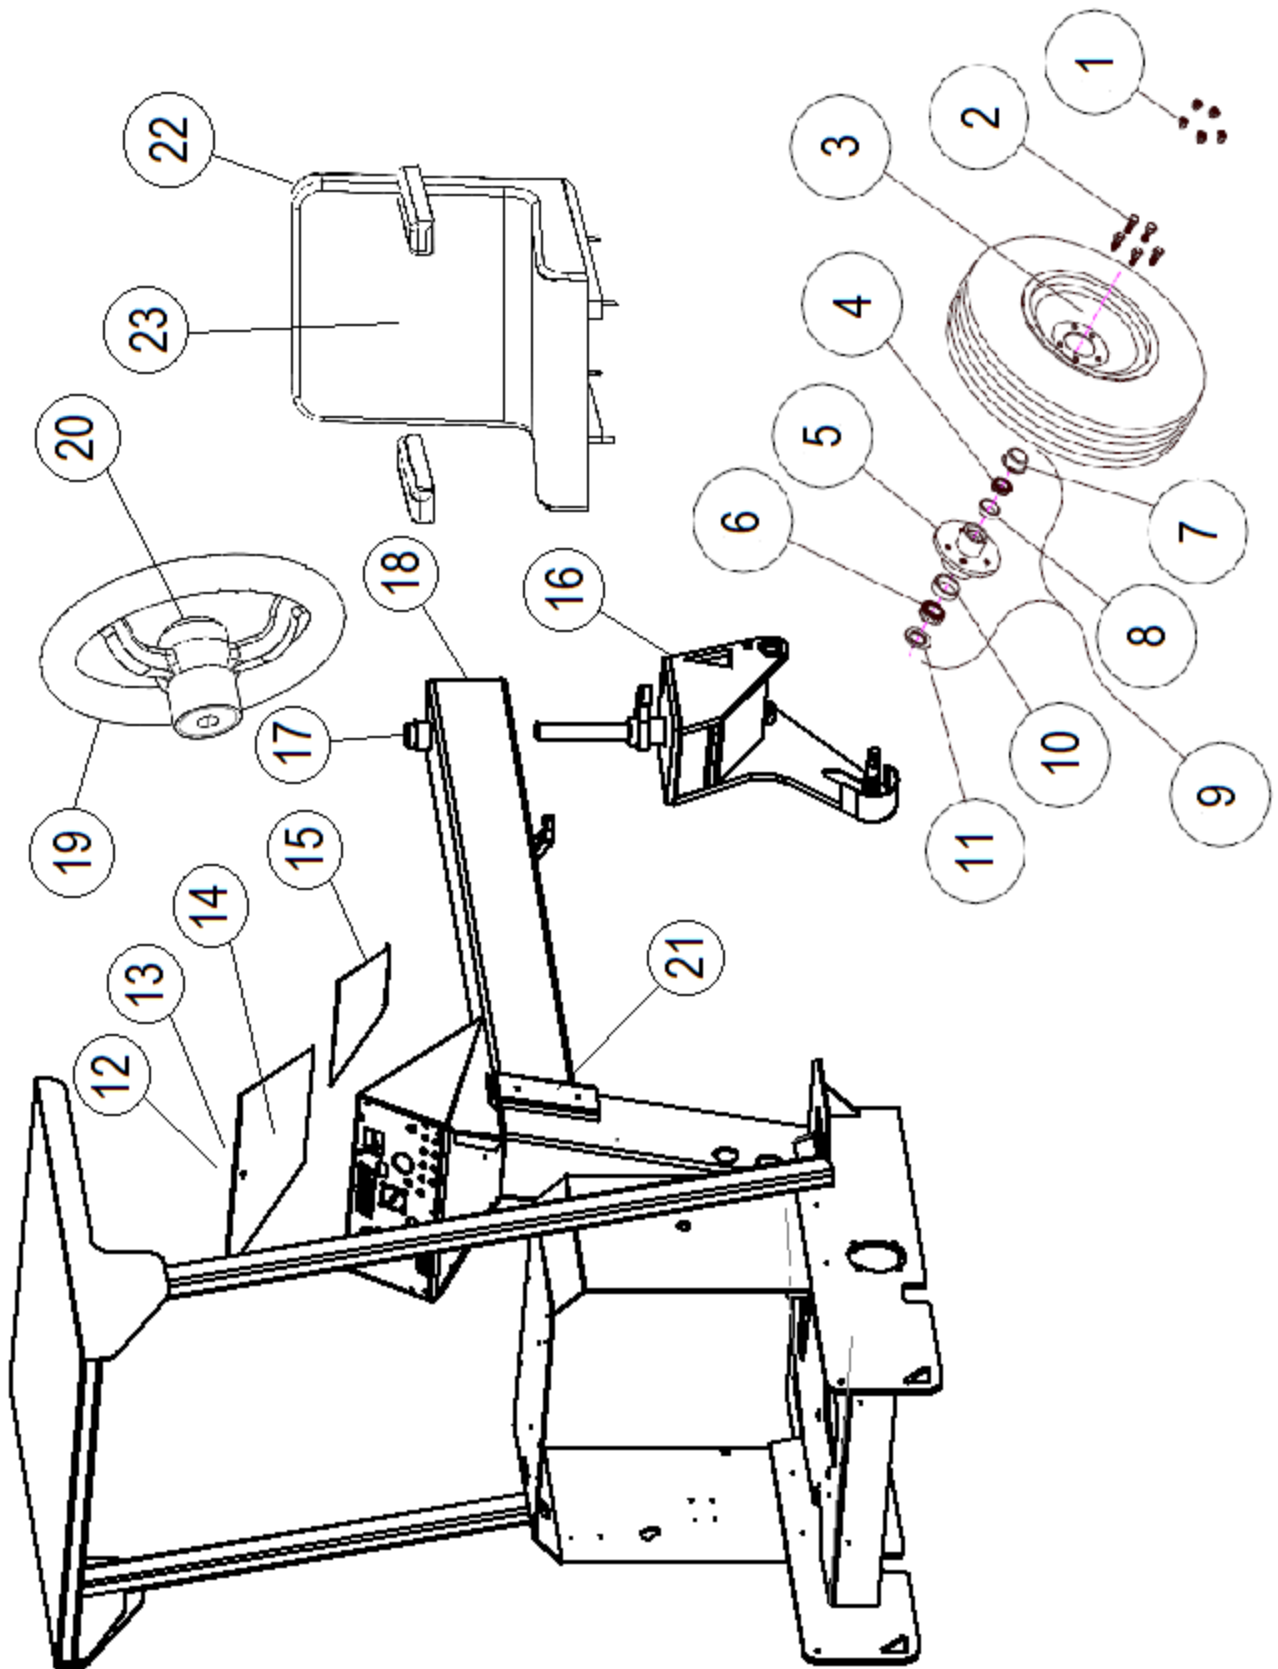

Frame and Associated Parts

Ref#	Part#	Qty	Description
1	390209	10	Lug, Nuts Rear Wheel
2		5	Studs, Front Wheel
3	389725	1	Front Tire & Wheel
4	390206	1	Cone, Outer Front Hub
5	N/S	1	Hub, Front Wheel
6	390203	1	Cone, Inner Front Hub
7	390198	1	Cap, Front Hub
8	471391	1	Cup, Outer Front Hub
9	389726	1	Hub, Assembly Parts 7 Thru 11
10	390200	1	Cup, Inner Front Hub
11	390151	1	Seal, Front Wheel Hub
12	389974	1	Dash Latch
13	389988	1	Dash Latch Key
14	389850	1	Dash Top Cover
15	389849	1	Dash Top
16	390012	1	Steering Spindle Assembly
17	389733	1	Dust Cap Rubber
18	389929	1	Front Plate Cover
19	304092	1	Steering Wheel
20	304093	1	Steering Wheel Cap
21	389950	1	Hose Cover
22	389729	1	Seat Assembly
23	389859	1	Manual Holder
N/S	389774-S	A/R	Red Paint Spray Can
N/S	389774	A/R	Red Paint Gallon
N/S	439182	1	Fuel Cap
N/S	389961	1	Fuel Hose - 201176 SN# And Below
N/S	389883	1	Fuel Neck - 201176 SN# and Below
N/S	389728	1	Seat Belt
N/S	390014	1	Floor Mat