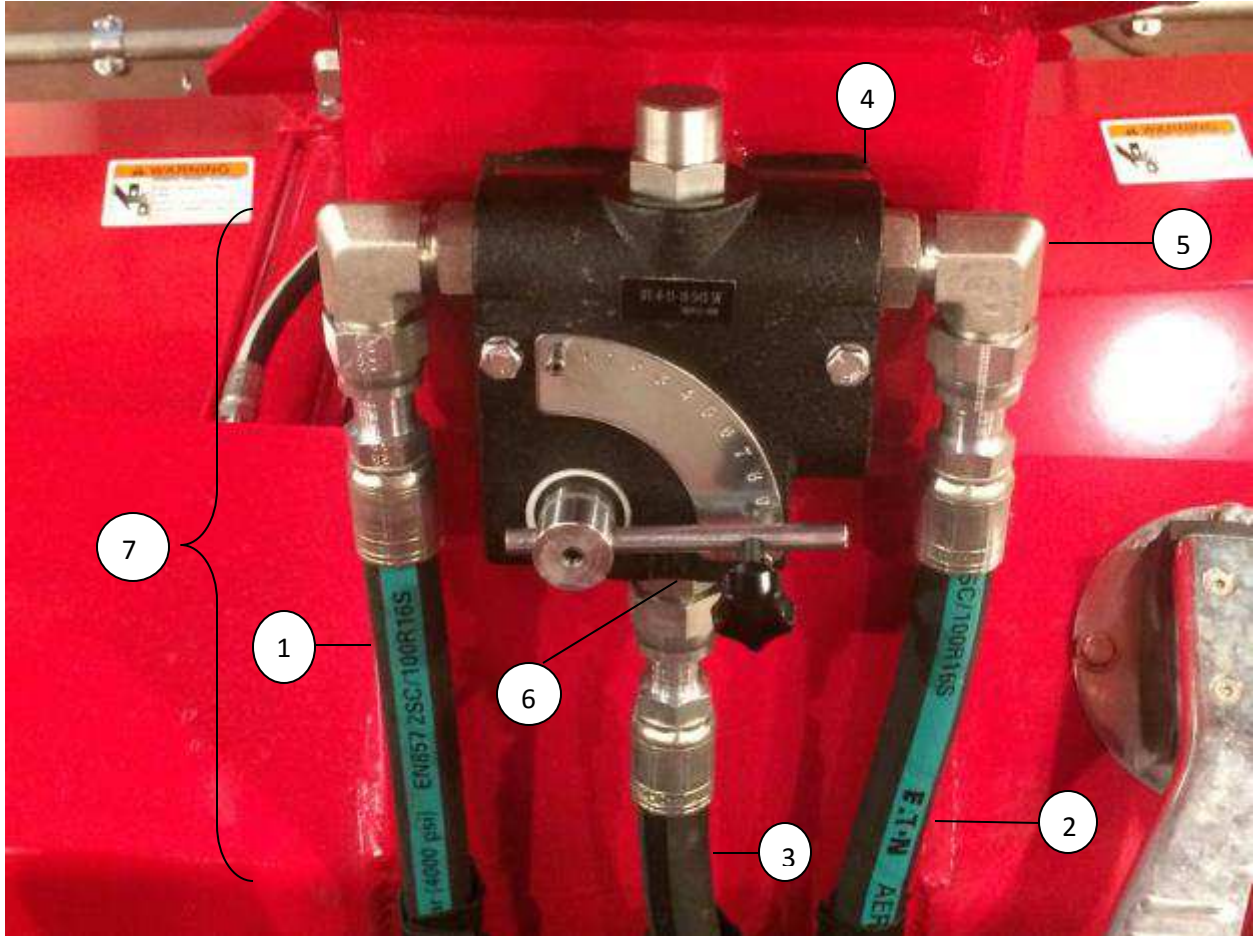

Variable Broom Control

Ref#	Part#	Qty	Description
1	390147	1	Hose, Broom Valve Pressure
2	390149	1	Hose, Return
3	390148	1	Hose, Pressure Inlet
4	390135	1	Variable Speed Broom Valve
5	390128	2	Adapter, ORFS - O-Ring 90 X - 10
6	389827	1	Adapter
N/S	390137	1	Adapter, Tee Mounted On Hydraulic Tank
7	390140	1	Variable Broom Control Kit
N/S	390167	1	Variable Broom Speed Decal