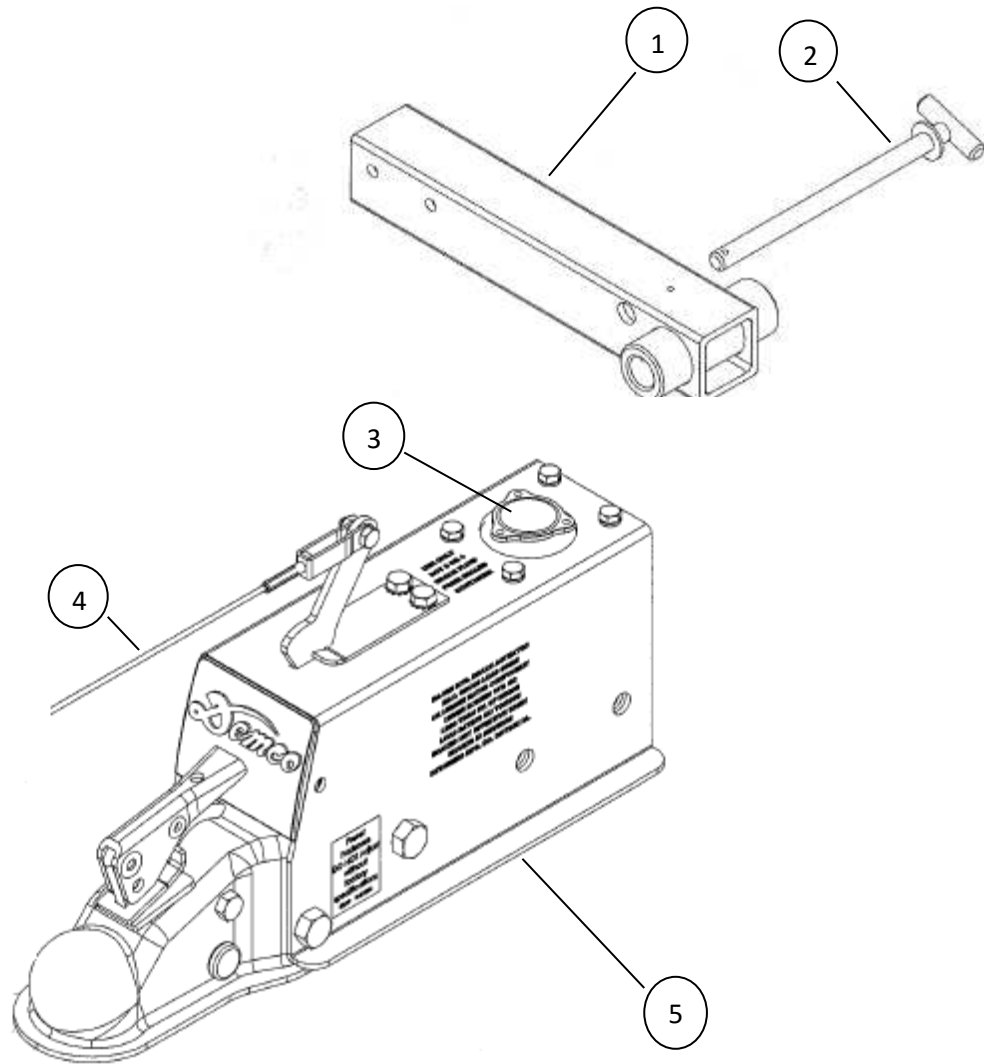

Tow Bar

Ref#	Part#	Qty	Description
1	390080	1	Tow Bar Standard
2	389971	1	Tow Pin
3	390074	1	Master Cylinder Cap
4	390083	1	Cable 28"
5	389720	1	Brake Actuator 2" Ball
N/S	389757	1	Chain Tow Hitch
N/S	389756	1	Chain Tow Hook