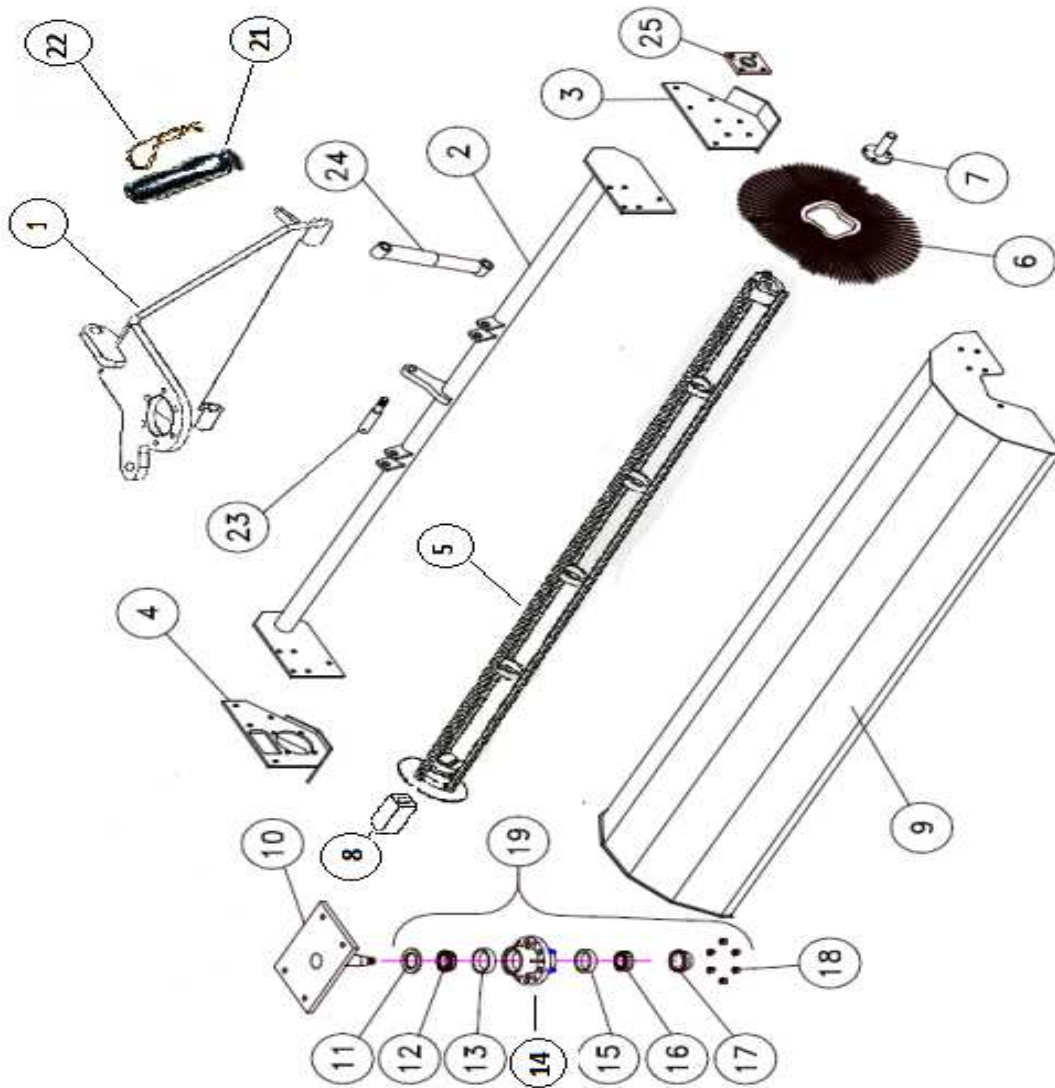

## ENGINE EXTERNAL PARTS

## Flywheel Housing & Drive Coupler

---

Ref#	Part#	Qty	Description
1			
2			Metric Allen Screw 8X30
3			
4			
5	389667	1	Kubota Pump Mount Kit (Qty 1 thru 4)

# Broom Core Parts

## Broom Core Parts

Ref#	Part#	Qty	Description
1	389652	1	Core Hanger
2	390033	1	Core Support Frame
3	389671	1	Core Frame End Plate
4	389670	1	Core Motor Mount - Left Side
5	389657	1	Broom Core
6	389669	1	Wafer, Black Poly Convuluted - Kit of Qty 50
	390218	1	Half Poly / Half Wire - Kit of Qty 50
7	389661	1	Core Drive End Shaft
8	389674	1	Broom Drive Block
9	850138	1	Core Shield
10	390029	1	Kit, Includes Item 10, Cotter Pin, Nut, & 4 Bolts, Washers and Nuts
11	390151	1	Grease Seal
12	390156	1	Inside Bearing Cone
13	390161	1	Inside Bearing Cup
15	390169	1	Outside Bearing Cup
16	390164	1	Outside Bearing Cone
17	344115	1	Dust Cap
18	344116	6	Hub Lug Nut
19	389723	1	Hub Core Hanger Complete
N/S	390189	1	Broom Cylinder Lock Out
N/S	67025	1	Pin Snapper Lock
21	001407	2	Pin Core Hanger to Core Frame
22	15768	4	Hair Pin
23	389852	1	Core Shock Pin
24	389853	1	Core Shock
25	389751	1	Core End Bearing