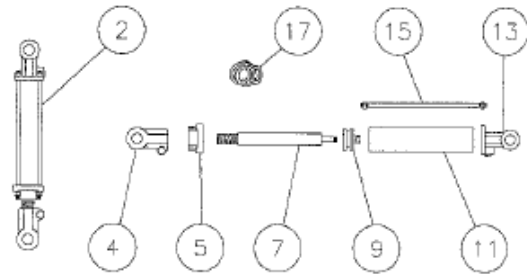

## Hydraulic Components

Ref#	Part#	Qty	Description
C01	389753	1	Cylinder 2" X 4" Boom Lift
N/S	390233	1	Seal Kit For 389753
C02	389754	1	Cylinder 2" X 8" Steering Cylinder
N/S	390233	1	Seal Kit For 389754
C03	389755	1	Cylinder 2" X 10" Broom L & R
N/S	390233	1	Seal Kit For 389755
C04	389743	1	Valve, 2 Spool W/Joystick
C05	389746	1	Handle Two Spool
C06	389714	1	Steering Unit
N/S		1	Steering Unit Seal Kit
C07	389745	1	Single Spool Valve
C08	389744	1	Valve Handle
C09	389750	1	Broom Drive Motor SN# 201219 and <
	390130	1	Broom Drive Motor SN# 201220 and >
N/S	389762	1	Sight Gauge, Hydraulic Tank
C10	389848	1	Pump, Piston
N/S	390196	1	Seal Kit, Piston Pump
C11	305910	1	Gasket, Gear Pump
C12	355009	1	Pump, Gear
C13	387303	1	Filter Charge
C14	389775	1	Valve, Foot Pedal
C15 &C16	389719	1	Wheel Drive Motor SN# 201221 and <
C15 &C16	390122	1	Wheel Drive Motor SN# 201222 and >
C20	389793		Filter, Tank Mounted Return
C21			Filter Head, Tank Mounted Return
C22	389983	1	Tube, Filter Return
C23	389788	1	Strainer
C24	389799	1	Strainer
N/S		1	Broom Drive Motor Key 5/16 X 5/16 SN# 201219 and <
N/S		1	Broom Drive Motor Key 5/16 X 1/4 SN# 201220 and >

# Hydraulic Cylinder Parts

**2" X 4" CYLINDER**

**2" X 8" CYLINDER**

**2" X 10" CYLINDER**

Ref#	Part#	Qty	
1	389753	1	Cylinder 2 x 4 Lift
2	389754	1	Cylinder 2 x 8 Steering
3	389755	1	Cylinder 2 x 10 Angle
4		1	Rod Clevis
5		1	Head
6		1	Rod 4" Stroke
7		1	Rod 8" Stroke
8		1	Rod 10" Stroke
9		1	Piston
10		1	Barrel 4" Stroke
11		1	Barrel 8" Stroke
12		1	Barrel 10" Stroke
13		1	Base
14		4	Tie Rod 4" Stroke
15		4	Tie Rod 8" Stroke
16		4	Tie Rod 10" Stroke
17	390233	1	Seal Kit for all three cylinders