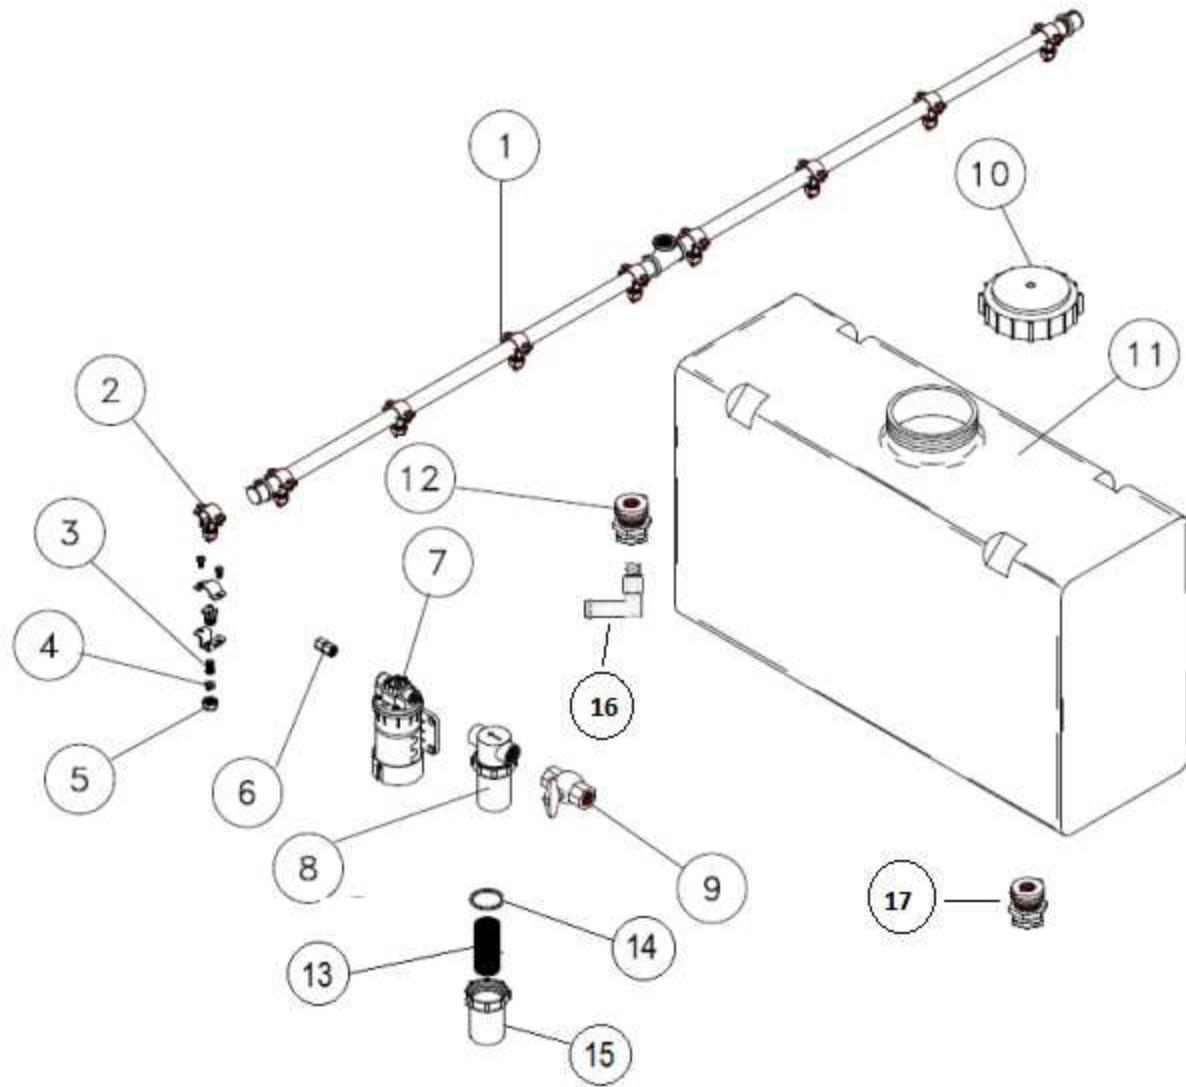

WATER SPRAY SYSTEM

Sprinkler System

Ref#	Part#	Qty	Description
1		1	Spray Bar Complete
2	389803	8	Spray Nozzle Assy. Complete
3	389804	8	Nozzle Screen
4	389801	8	Spray Tip
5	389800	8	Spray Cap
6	389808	1	Back Flow Check Valve
7	390047	1	Water Pump
8	389802	1	Inline Strainer (complete) Plastic
9	389809	1	Ball Valve 3/4 (plastic)
10	389889	2	Filler Cap 6" Plastic
11	389947	2	Water Tank (complete) Poly
12	389813	2	Tank Adapter
13	390190	1	Strainer O-Ring
14	390187	1	Strainer
15	390193	1	Strainer Cap
16	389818	2	3/8 NPT Barbed 90 Deg
17	389806	2	3/4 NPT Plug
N/S	390044	4	Tank Strap