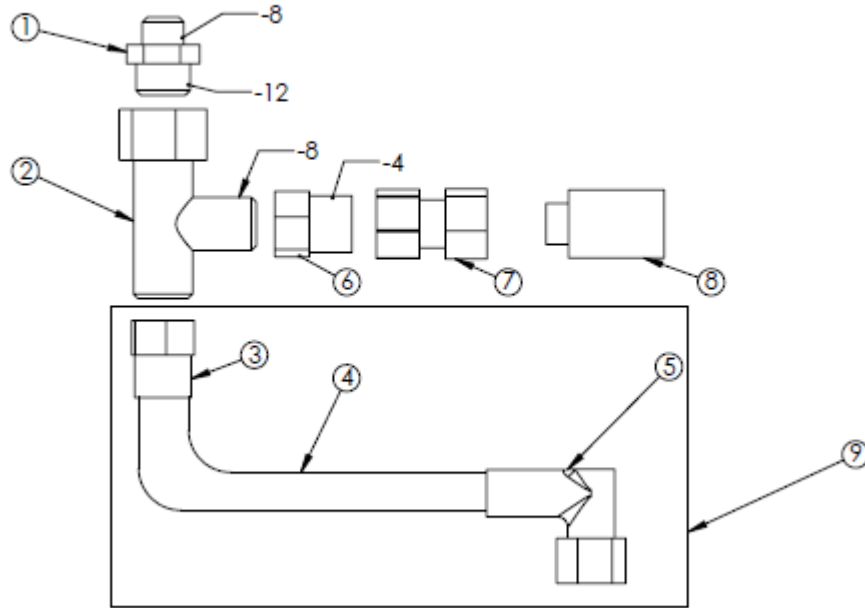

Hub Warning Kit

Ref#	Part#	Qty	Description
1	46938	1	Adapter
2	93203	1	Adapter, Tee
3	93021	1	Coupling
4	25437	1	Hose
5	389473	1	Hose End
6	390120	1	Adapter, Coupler
7	390113	1	Adapter, Coupler
8	475889	1	Switch, Pressure - 12V
9	390176	1	Reverse Loop Hose - BW260 Tow Warning Kit
10	390110	1	Hub Warning Kit Assembly