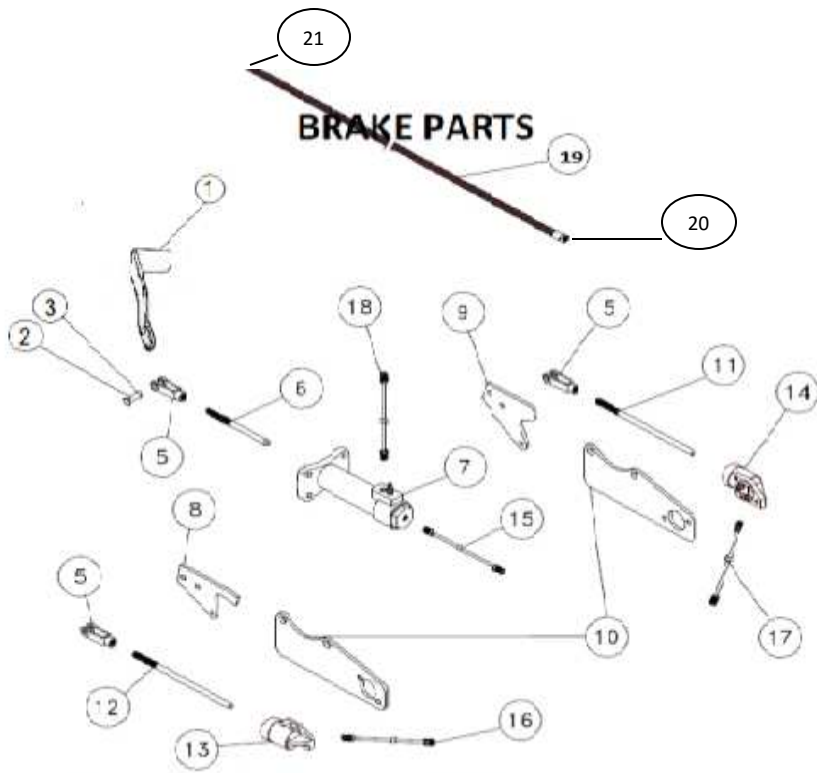

Ref#	Part#	Qty	Description
1	390026	1	Brake Pedal
2	25767	3	Pin
3	15248	3	Cotter Pin
5	31930	3	Clevis
6	202304	1	Brake Actuator Push Rod
7	447953	1	Master Cylinder
N/S	447987	1	Master Cylinder Kit
8	202444	1	Brake Cylinder Rod Plate, Left Side
9	202443	1	Brake Cylinder Rod Plate, Right Side
10	202441	1	Brake Cylinder Plate
11	202445	1	Brake Cylinder Push Rod, Right Side
12	202446	1	Brake Cylinder Push Rod, Left Side
13	389782	1	Brake Wheel Cylinder, Left
14	389785	1	Brake Wheel Cylinder, Right
15	390019	1	Brake Line 3/16 X 23
16	390020	1	Brake Line 3/16 X 42 1/2
17	390021	1	Brake Line 3/16 X 54
18	390107	1	Brake Line 3/16 X 7
19	389772	1	Brake Hose 1/4 X 7.85 FT
20	389752	1	Hose End, Brake
21	389847	1	Hose End, Brake