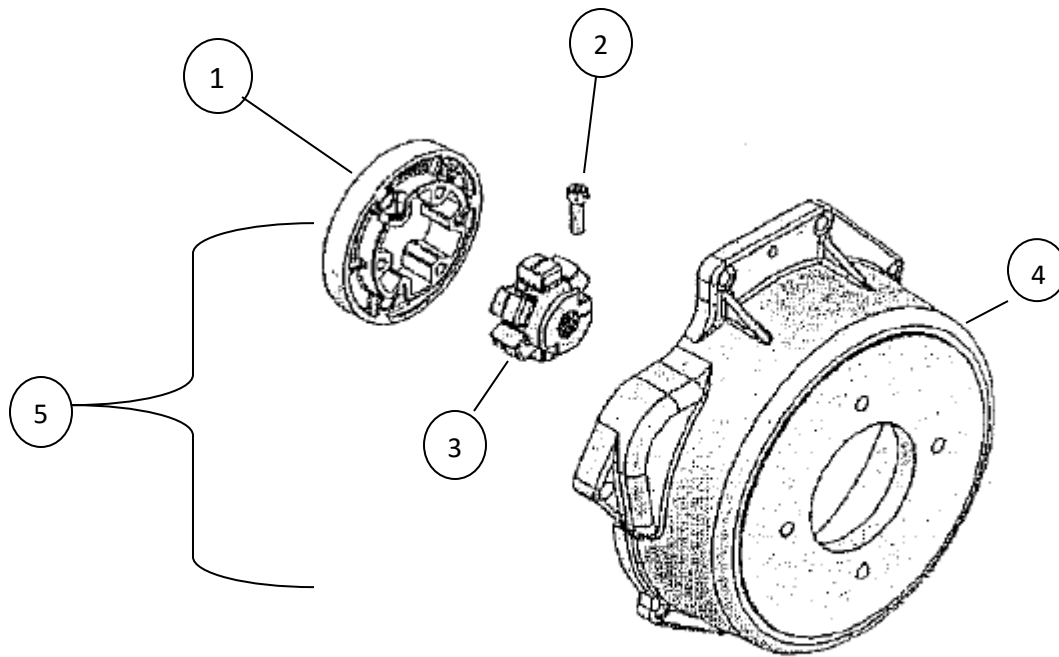

Flywheel Housing & Drive Coupler

Ref#	Part#	Qty	Description
1			
2			Metric Allen Screw 8X30
3			
4			
5	389667	1	Kubota Pump Mount Kit (Qty 1 thru 4)