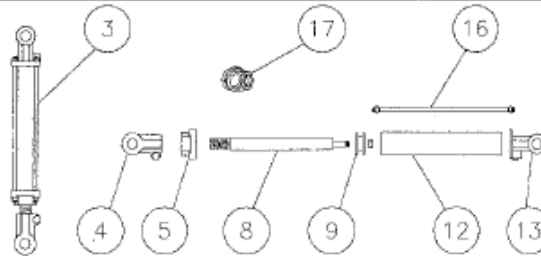

## Hydraulic Components

Ref#	Part#	Qty	Description
C01	389753	1	Cylinder 2" X 4" Boom Lift
N/S	390233	1	Seal Kit For 389753
C02	389754	1	Cylinder 2" X 8" Steering Cylinder
N/S	390233	1	Seal Kit For 389754
C03	389755	1	Cylinder 2" X 10" Broom L & R
N/S	390233	1	Seal Kit For 389755
C04	389743	1	Valve, 2 Spool W/Joystick
C05	389746	1	Handle Two Spool
C06	389714	1	Steering Unit
N/S		1	Steering Unit Seal Kit
C07	389745	1	Single Spool Valve
C08	389744	1	Valve Handle
C09	389750	1	Broom Drive Motor SN# 201219 and <
	390130	1	Broom Drive Motor SN# 201220 and >
N/S	389762	1	Sight Gauge, Hydraulic Tank
C10	389848	1	Pump, Piston
N/S	390196	1	Seal Kit, Piston Pump
C11	305910	1	Gasket, Gear Pump
C12	355009	1	Pump, Gear
C13	387303	1	Filter Charge
C14	389775	1	Valve, Foot Pedal
C15 &C16	389719	1	Wheel Drive Motor SN# 201221 and <
C15 &C16	390122	1	Wheel Drive Motor SN# 201222 and >
C20	389793		Filter, Tank Mounted Return
C21			Filter Head, Tank Mounted Return
C22	389983	1	Tube, Filter Return
C23	389788	1	Strainer
C24	389799	1	Strainer
N/S		1	Broom Drive Motor Key 5/16 X 5/16 SN# 201219 and <
N/S		1	Broom Drive Motor Key 5/16 X 1/4 SN# 201220 and >

# Hydraulic Cylinder Parts

**2" X 4" CYLINDER**

**2" X 8" CYLINDER**

**2" X 10" CYLINDER**

Ref#	Part#	Qty	
1	389753	1	Cylinder 2 x 4 Lift
2	389754	1	Cylinder 2 x 8 Steering
3	389755	1	Cylinder 2 x 10 Angle
4		1	Rod Clevis
5		1	Head
6		1	Rod 4" Stroke
7		1	Rod 8" Stroke
8		1	Rod 10" Stroke
9		1	Piston
10		1	Barrel 4" Stroke
11		1	Barrel 8" Stroke
12		1	Barrel 10" Stroke
13		1	Base
14		4	Tie Rod 4" Stroke
15		4	Tie Rod 8" Stroke
16		4	Tie Rod 10" Stroke
17	390233	1	Seal Kit for all three cylinders