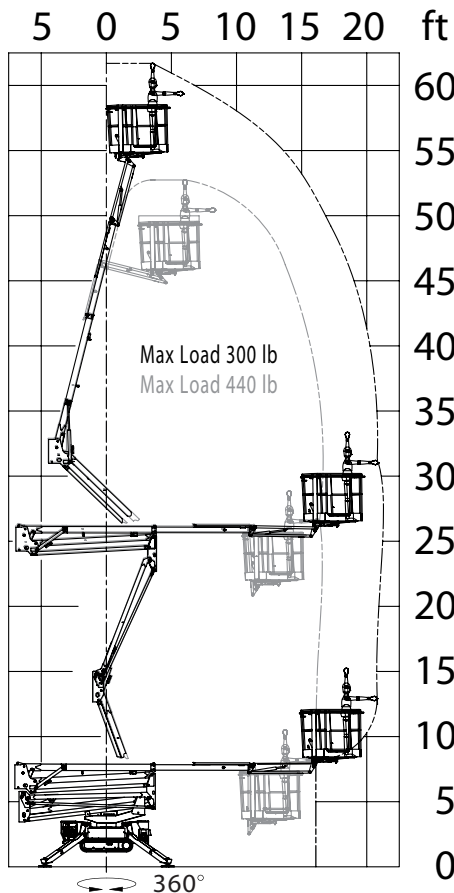

S E R V I C E O N E A C C E S S , I N C .

X550

TRACK MOUNTED BOOM

This amazing compact lift reaches heights of 61 feet, fits through a 32 inch door, and weighs just 4,718 lbs

800-298-7990

www.ServiceOneAccess.com

narrow • low floor pressure • articulating

"Crawler" Drive Navigates Rough Terrain

Fits Through 32 inch Door

Compact Outrigger Footprint

R E N T A L S • S A L E S • S E R V I C E

HOW WE MEASURE UP

X550 TRACK MOUNTED BOOM

Working Height (300 lbs in Basket)	61'
Working Height (440 lbs in Basket)	53'
Horizontal Reach (300 lbs in Basket)	21'
Horizontal Reach (440 lbs in Basket)	16'
Platform Size	58" x 30"
Width (Transport Mode)	31"
Height (Transport Mode)	6' 6.5"
Length (Transport Mode)	14' 8"
Length (Basket Removed)	13' 6"
Outrigger Footprint	11' 2" x 11'
Weight (with Standard Equipment)	4,718 lb
Track Bearing Pressure	9.14 psi
Outrigger Bearing Pressure	27.26 psi