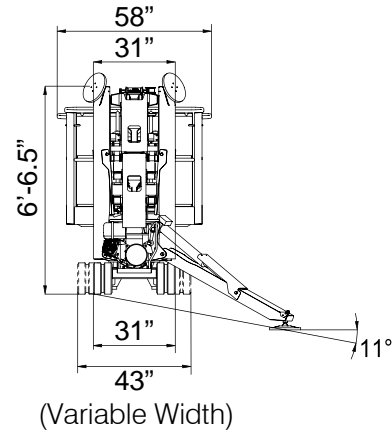

S E R V I C E O N E A C C E S S , I N C .

X550

TRACK MOUNTED BOOM

This amazing compact lift reaches heights of 61 feet, fits through a 32 inch door, and weighs just 4,718 lbs

800-298-7990

www.ServiceOneAccess.com

narrow • low floor pressure • articulating

"Crawler" Drive Navigates Rough Terrain

Fits Through 32 inch Door

Compact Outrigger Footprint

R E N T A L S • S A L E S • S E R V I C E

HOW WE MEASURE UP

X550 TRACK MOUNTED BOOM

Working Height (300 lbs in Basket)	61'
Working Height (440 lbs in Basket)	53'
Horizontal Reach (300 lbs in Basket)	21'
Horizontal Reach (440 lbs in Basket)	16'
Platform Size	58" x 30"
Width (Transport Mode)	31"
Height (Transport Mode)	6' 6.5"
Length (Transport Mode)	14' 8"
Length (Basket Removed)	13' 6"
Outrigger Footprint	11' 2" x 11'
Weight (with Standard Equipment)	4,718 lb
Track Bearing Pressure	9.14 psi
Outrigger Bearing Pressure	27.26 psi