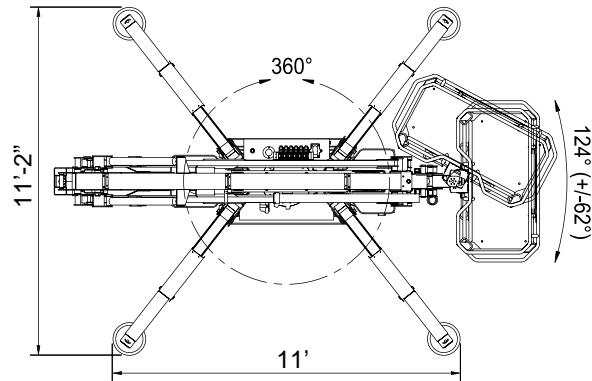

S E R V I C E O N E A C C E S S , I N C .

X550

TRACK MOUNTED BOOM

This amazing compact lift reaches heights of 61 feet, fits through a 32 inch door, and weighs just 4,718 lbs

800-298-7990

www.ServiceOneAccess.com

narrow • low floor pressure • articulating

"Crawler" Drive Navigates Rough Terrain

Fits Through 32 inch Door

Compact Outrigger Footprint

R E N T A L S • S A L E S • S E R V I C E

HOW WE MEASURE UP

X550 TRACK MOUNTED BOOM

Working Height (300 lbs in Basket)	61'
Working Height (440 lbs in Basket)	53'
Horizontal Reach (300 lbs in Basket)	21'
Horizontal Reach (440 lbs in Basket)	16'
Platform Size	58" x 30"
Width (Transport Mode)	31"
Height (Transport Mode)	6' 6.5"
Length (Transport Mode)	14' 8"
Length (Basket Removed)	13' 6"
Outrigger Footprint	11' 2" x 11'
Weight (with Standard Equipment)	4,718 lb
Track Bearing Pressure	9.14 psi
Outrigger Bearing Pressure	27.26 psi