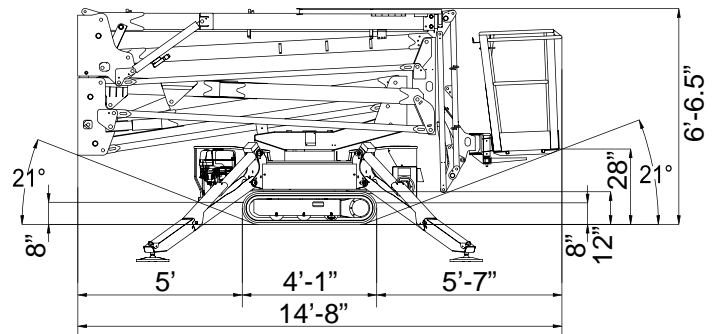

S E R V I C E O N E A C C E S S , I N C .

X550

TRACK MOUNTED BOOM

This amazing compact lift reaches heights of 61 feet, fits through a 32 inch door, and weighs just 4,718 lbs

800-298-7990

www.ServiceOneAccess.com

narrow • low floor pressure • articulating

"Crawler" Drive Navigates Rough Terrain

Fits Through 32 inch Door

Compact Outrigger Footprint

R E N T A L S • S A L E S • S E R V I C E

HOW WE MEASURE UP

X550 TRACK MOUNTED BOOM

Working Height (300 lbs in Basket)	61'
Working Height (440 lbs in Basket)	53'
Horizontal Reach (300 lbs in Basket)	21'
Horizontal Reach (440 lbs in Basket)	16'
Platform Size	58" x 30"
Width (Transport Mode)	31"
Height (Transport Mode)	6' 6.5"
Length (Transport Mode)	14' 8"
Length (Basket Removed)	13' 6"
Outrigger Footprint	11' 2" x 11'
Weight (with Standard Equipment)	4,718 lb
Track Bearing Pressure	9.14 psi
Outrigger Bearing Pressure	27.26 psi