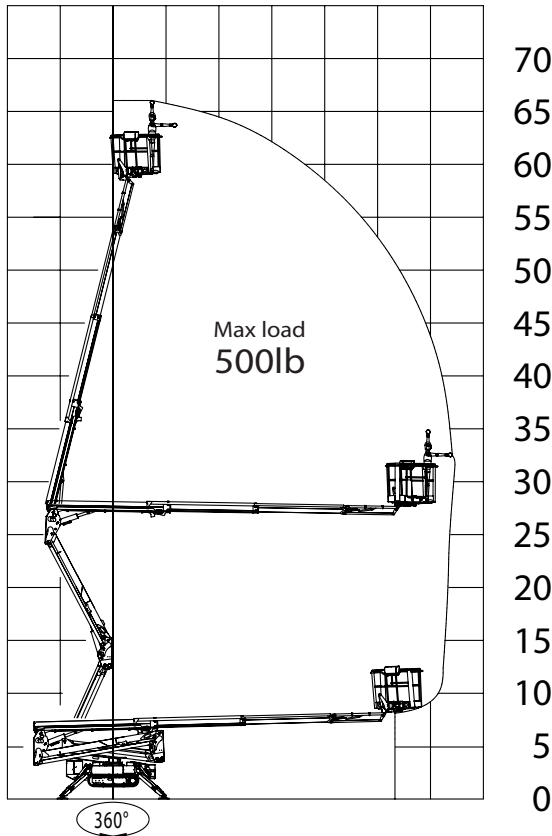

SERVICE ONE ACCESS, INC.

X600

TRACK MOUNTED BOOM

This amazing compact lift reaches heights of 66 feet, fits through a 32 inch door, and weighs just 6,571 lbs

800-298-7990

www.ServiceOneAccess.com

narrow • low floor pressure • articulating

"Crawler" Drive Navigates Rough Terrain

Fits Through 32 inch Door

Compact Outrigger Footprint

RENTALS • SALES • SERVICE

HOW WE MEASURE UP

X600 TRACK MOUNTED BOOM

Platform Height	59' 3"
Working Height	66'
Horizontal Reach	30'
Swing: Non-continuous	360°
Platform Capacity	500 lb
Platform Size	58" x 30"
Width (Transport Mode)	31"
Height (Transport Mode)	6' 6.5"
Length (Transport Mode)	16' 5"
Length (Basket Removed)	15' 3"
Outrigger Footprint	11' 3" x 11'
Weight (with Standard Equipment)	6,571 lb
Track Bearing Pressure	9.28 psi
Outrigger Bearing Pressure	44.09 psi

10 5 0 5 10 15 20 25 30 35

All measurements are intended as a guide and optional equipment/upgrades may alter measurements. We reserve the right to change prices and specifications without prior notice.