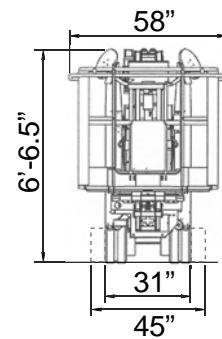

SERVICE ONE ACCESS, INC.

X600

TRACK MOUNTED BOOM

This amazing compact lift reaches heights of 66 feet, fits through a 32 inch door, and weighs just 6,571 lbs

800-298-7990

www.ServiceOneAccess.com

narrow • low floor pressure • articulating

"Crawler" Drive Navigates Rough Terrain

Fits Through 32 inch Door

Compact Outrigger Footprint

RENTALS • SALES • SERVICE

HOW WE MEASURE UP

X600 TRACK MOUNTED BOOM

Platform Height	59' 3"
Working Height	66'
Horizontal Reach	30'
Swing: Non-continuous	360°
Platform Capacity	500 lb
Platform Size	58" x 30"
Width (Transport Mode)	31"
Height (Transport Mode)	6' 6.5"
Length (Transport Mode)	16' 5"
Length (Basket Removed)	15' 3"
Outrigger Footprint	11' 3" x 11'
Weight (with Standard Equipment)	6,571 lb
Track Bearing Pressure	9.28 psi
Outrigger Bearing Pressure	44.09 psi

10 5 0 5 10 15 20 25 30 35

All measurements are intended as a guide and optional equipment/upgrades may alter measurements. We reserve the right to change prices and specifications without prior notice.