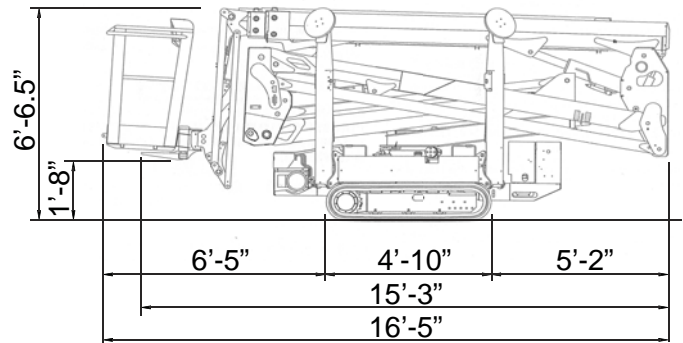

SERVICE ONE ACCESS, INC.

X600

TRACK MOUNTED BOOM

This amazing compact lift reaches heights of 66 feet, fits through a 32 inch door, and weighs just 6,571 lbs

800-298-7990

www.ServiceOneAccess.com

narrow • low floor pressure • articulating

"Crawler" Drive Navigates Rough Terrain

Fits Through 32 inch Door

Compact Outrigger Footprint

RENTALS • SALES • SERVICE

HOW WE MEASURE UP

X600 TRACK MOUNTED BOOM

Platform Height	59' 3"
Working Height	66'
Horizontal Reach	30'
Swing: Non-continuous	360°
Platform Capacity	500 lb
Platform Size	58" x 30"
Width (Transport Mode)	31"
Height (Transport Mode)	6' 6.5"
Length (Transport Mode)	16' 5"
Length (Basket Removed)	15' 3"
Outrigger Footprint	11' 3" x 11'
Weight (with Standard Equipment)	6,571 lb
Track Bearing Pressure	9.28 psi
Outrigger Bearing Pressure	44.09 psi

10 5 0 5 10 15 20 25 30 35

All measurements are intended as a guide and optional equipment/upgrades may alter measurements. We reserve the right to change prices and specifications without prior notice.