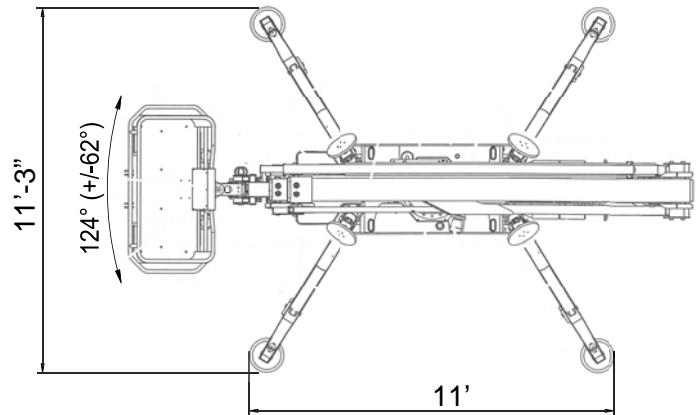

SERVICE ONE ACCESS, INC.

X600

TRACK MOUNTED BOOM

This amazing compact lift reaches heights of 66 feet, fits through a 32 inch door, and weighs just 6,571 lbs

800-298-7990

www.ServiceOneAccess.com

narrow • low floor pressure • articulating

"Crawler" Drive Navigates Rough Terrain

Fits Through 32 inch Door

Compact Outrigger Footprint

RENTALS • SALES • SERVICE

HOW WE MEASURE UP

X600 TRACK MOUNTED BOOM

Platform Height	59' 3"
Working Height	66'
Horizontal Reach	30'
Swing: Non-continuous	360°
Platform Capacity	500 lb
Platform Size	58" x 30"
Width (Transport Mode)	31"
Height (Transport Mode)	6' 6.5"
Length (Transport Mode)	16' 5"
Length (Basket Removed)	15' 3"
Outrigger Footprint	11' 3" x 11'
Weight (with Standard Equipment)	6,571 lb
Track Bearing Pressure	9.28 psi
Outrigger Bearing Pressure	44.09 psi

10 5 0 5 10 15 20 25 30 35

All measurements are intended as a guide and optional equipment/upgrades may alter measurements. We reserve the right to change prices and specifications without prior notice.