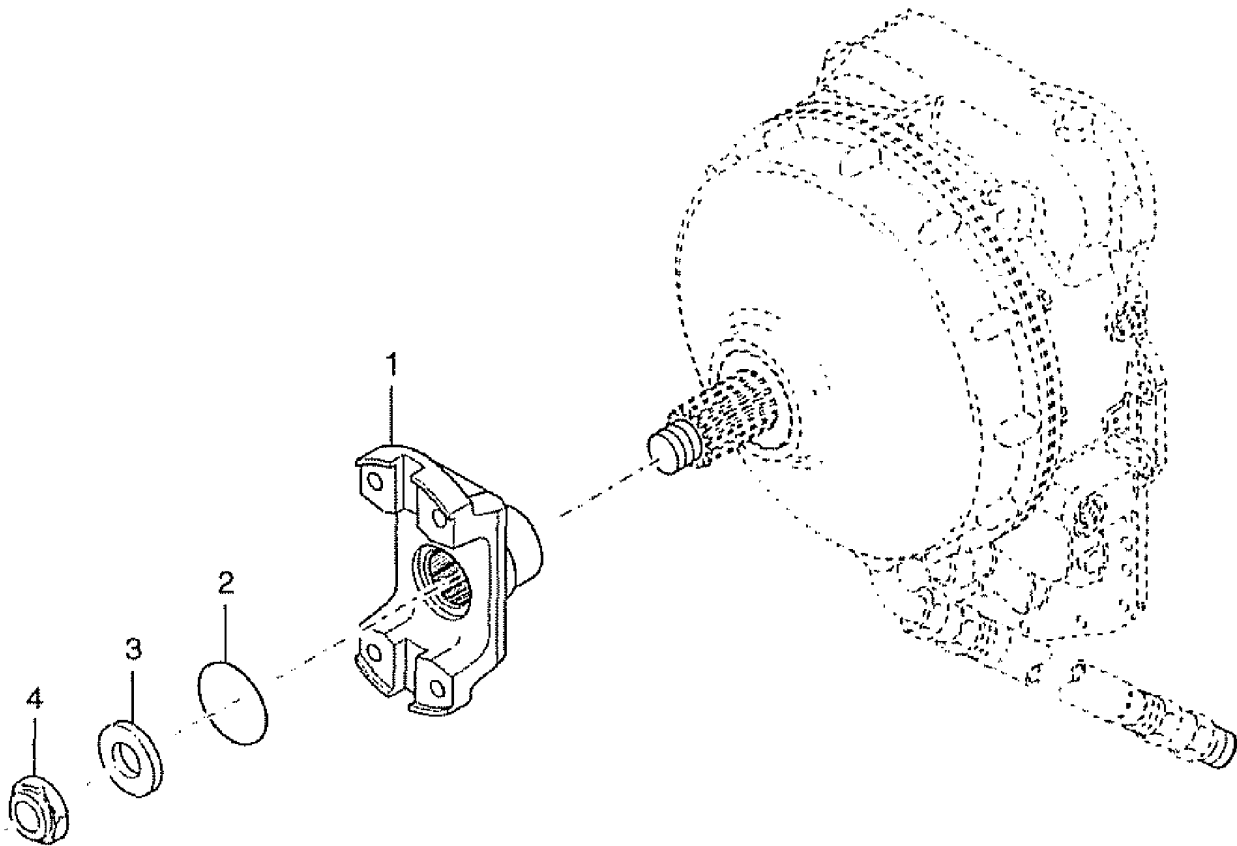

319.1 Input Flange

Item	Part No.	Description	Qty.
1	7-126-254GT	FLANGE,6C.....	1
2	130440GT	O-RING.....	1
3	130363GT	WASHER,TRANSMISSION,GTH10XX....	1
4	130362GT	NUT,TRANSMISSION,GTH10XX.....	1