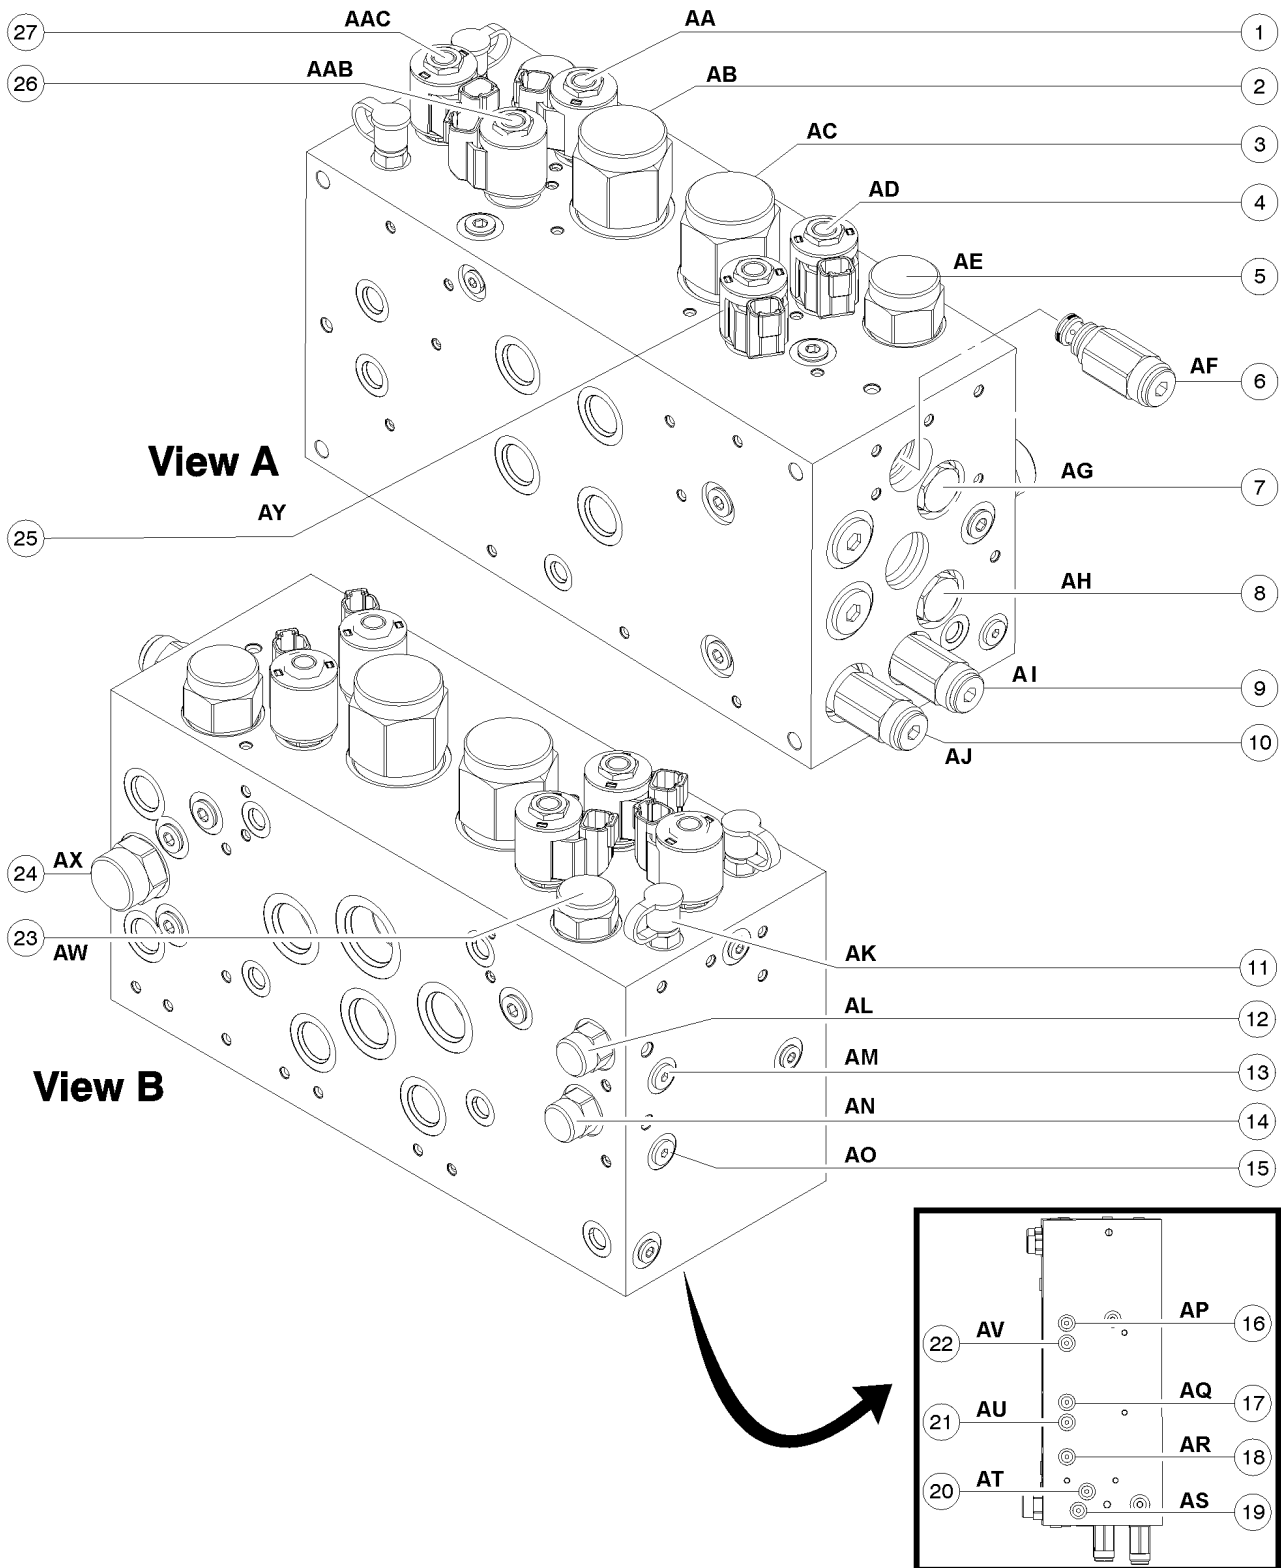

807.1 Boom Components, Auxiliary

Item	Part No.	Description	Qty.
1	123180GT	QUICK COUPLING,MALE.....1	1
2	123179GT	#8,90 DEG ORFS SWIVEL.....2	2
3	75042GT	ELBOW,BULKHEAD UNION 520701-8...4	4
4	75278-60300GT	HOSE ASSY,1/2,90 FEM,STR FEM.....2	2
5	75042GT	ELBOW,BULKHEAD UNION 520701-8...4	4
6	117191GT	TUBE ASSY,STRAIGHT,LB INNER.....1	1
7	117183GT	TUBE ASSY,AUX,INNER.....1	1
8	123181GT	QUICK COUPLING,FEMALE.....1	1
9	117190GT	TUBE ASSY,STRAIGHT,LB OUTER.....1	1
10	117182GT	TUBE ASSY,AUX,OUTER.....1	1
11	49119-2500GT	HOSE ASSY,1/4,STR FEM,STR FEM....1	1
12	48905GT	CONN,520120-4***.....2	2
13	49183-16600GT	HOSE ASSY,1/2,STR FEM,STR FEM....2	2
14	48946GT	CONN,520120-8-10.....2	2
15	49183-2700GT	HOSE ASSY,1/2,STR FEM,STR FEM....2	2
16	48933GT	CONN,520120-8***.....4	4

808.1 Primary Function Manifold with Single Joystick