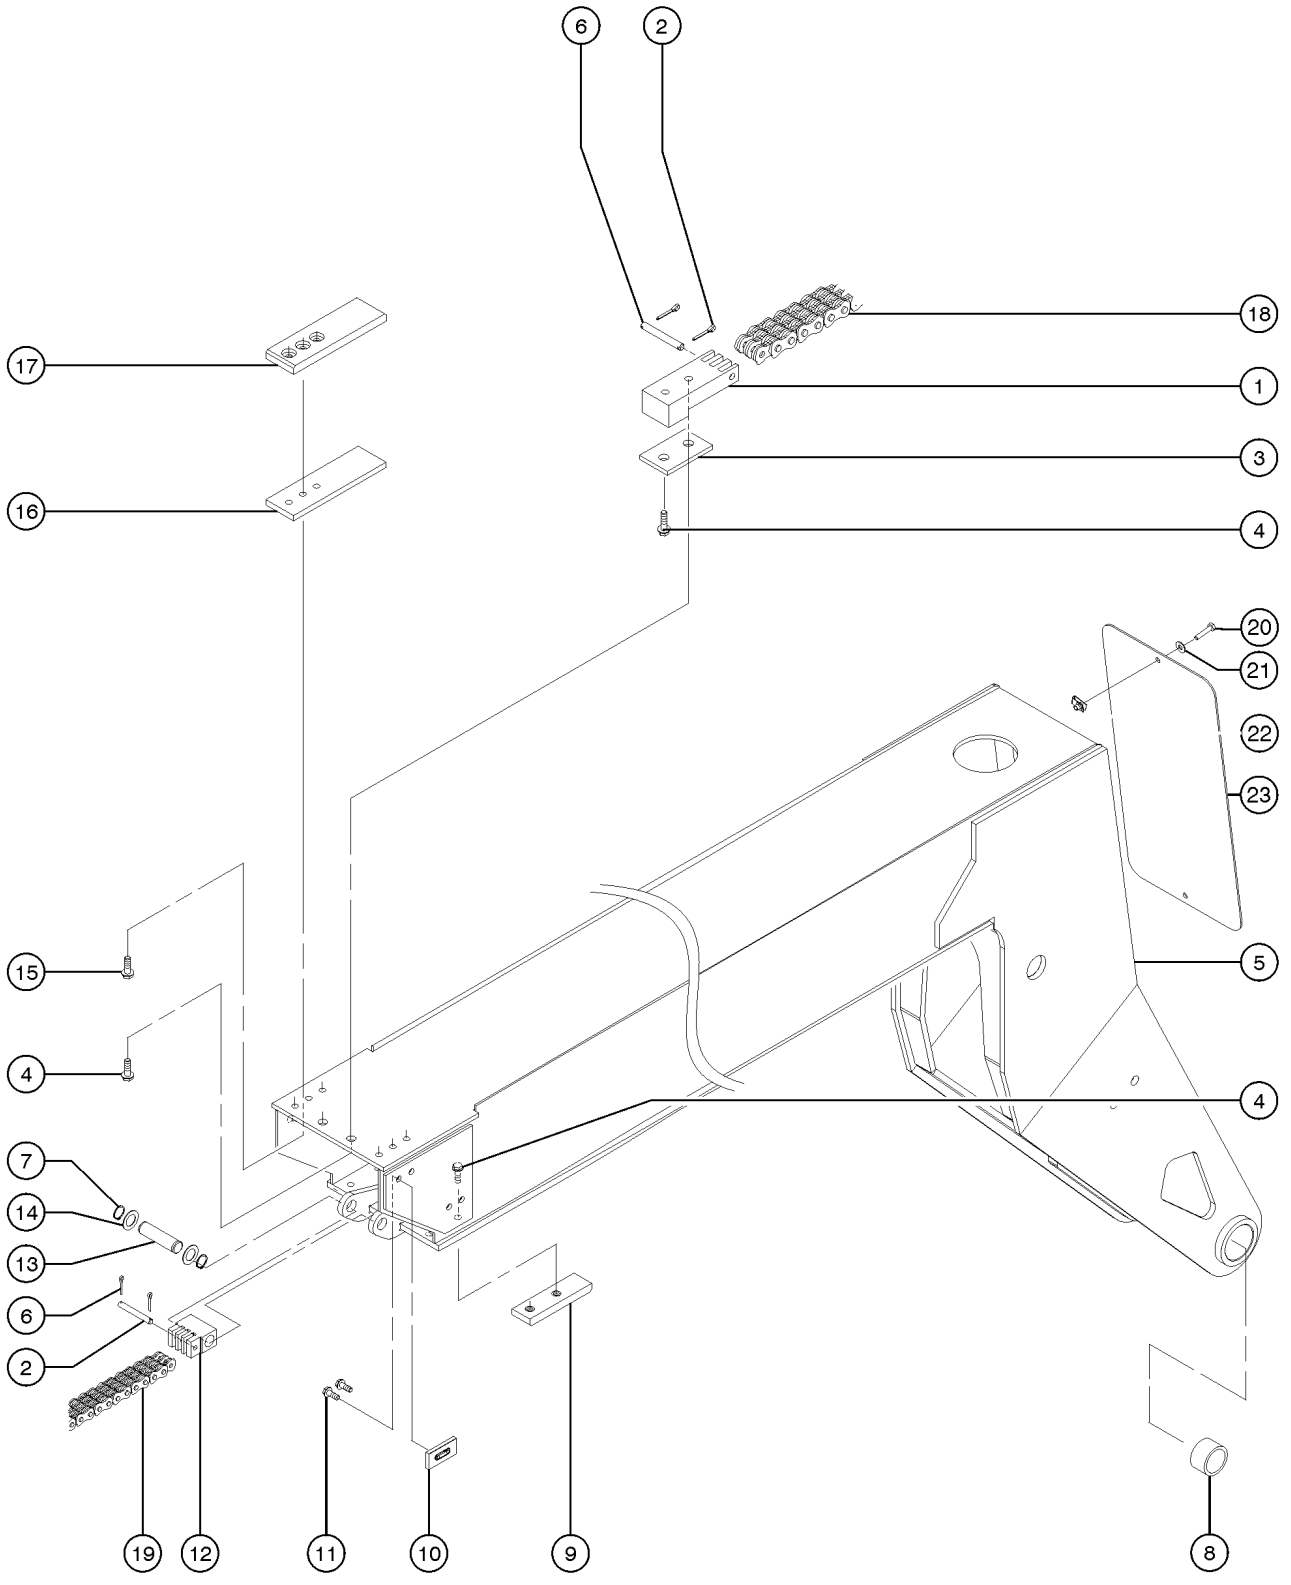

701.1 Small Boom Assembly

701.1 Small Boom Assembly

Item	Part No.	Description	Qty.
1	117780GT	ANCHOR,CHAIN,STEPPED,BL666.....	2
2	6-6243-06GT	COTTERPIN,3/32X3/4LG.....	6
3	123069GT	PLATE,CHAIN ANCHOR MOUNT.....	2
4	T106383GT	FLGHCS,1/2-13X1,GR5,ZN,LOC.....	4
5	131499GT	WELDMENT,SML BOOM,1056..... <i>(must specify color, gray or Genie Blue)</i>	1
--	228981GT	WELDMENT, SML BOOM 1056(BLUE) <i>(includes blue boom, items 8, 24)</i>	
6	130386GT	PIN,CHAIN ANCHOR,2.625X.313.....	3
7	44662GT	SNAP RING,EXTERNAL,1.00 DIA.....	2
8	108864GT	BEARING,2.50IDX3.00 ODX1.50LG.....	4
9	108869GT	WEARPAD,2X7X.75,LD.....	2
10	141025GT	ASSY,WEAR PAD,RR 0.5"THK.....	2
11	123121GT	BOLT FLANGE,3/8NC-16X3/4LG,LT.....	4
12	130872GT	CHAIN ANCHOR,PINNED,BL-666.....	1
13	79579GT	PIN,1.00DIA X4.51LG,2RING.....	1
14	30748GT	WASHER,SHIM,1.01 X 1.63 X.062.....	2
15	T106381GT	FLGHC,1/2-13X15,GR5,ZN,LOC.....	6
16	117676GT	SPACER,10X3X.50.....	2
17	108868GT	WEARPAD,10X3X.75HD.....	2
18	117502GT	CHAIN,BL666 EXTEND,GTH-1056.....	2
19	141030GT	CHAIN,BL666 RETRACT,GTH-1056.....	1
20	6-5204-10GT	SCREW,1/4-20 X 1.25,GR8..... <i>(from serial number GTH1011-15985)</i>	2
21	6638GT	WASHER, FLAT, USS, 1/4"Y..... <i>(from serial number GTH1011-15985)</i>	2
22	56912GT	SPRING CLIP,1/4-20,.025-.15X.5..... <i>(from serial number GTH1011-15985)</i>	2
23	236221GT	PLATE,FRONT BOOM COVER,1056..... <i>(from serial number GTH1011-15985)</i>	1
24	97673GT	Danger - Fall Hazard, No Riders.....	1