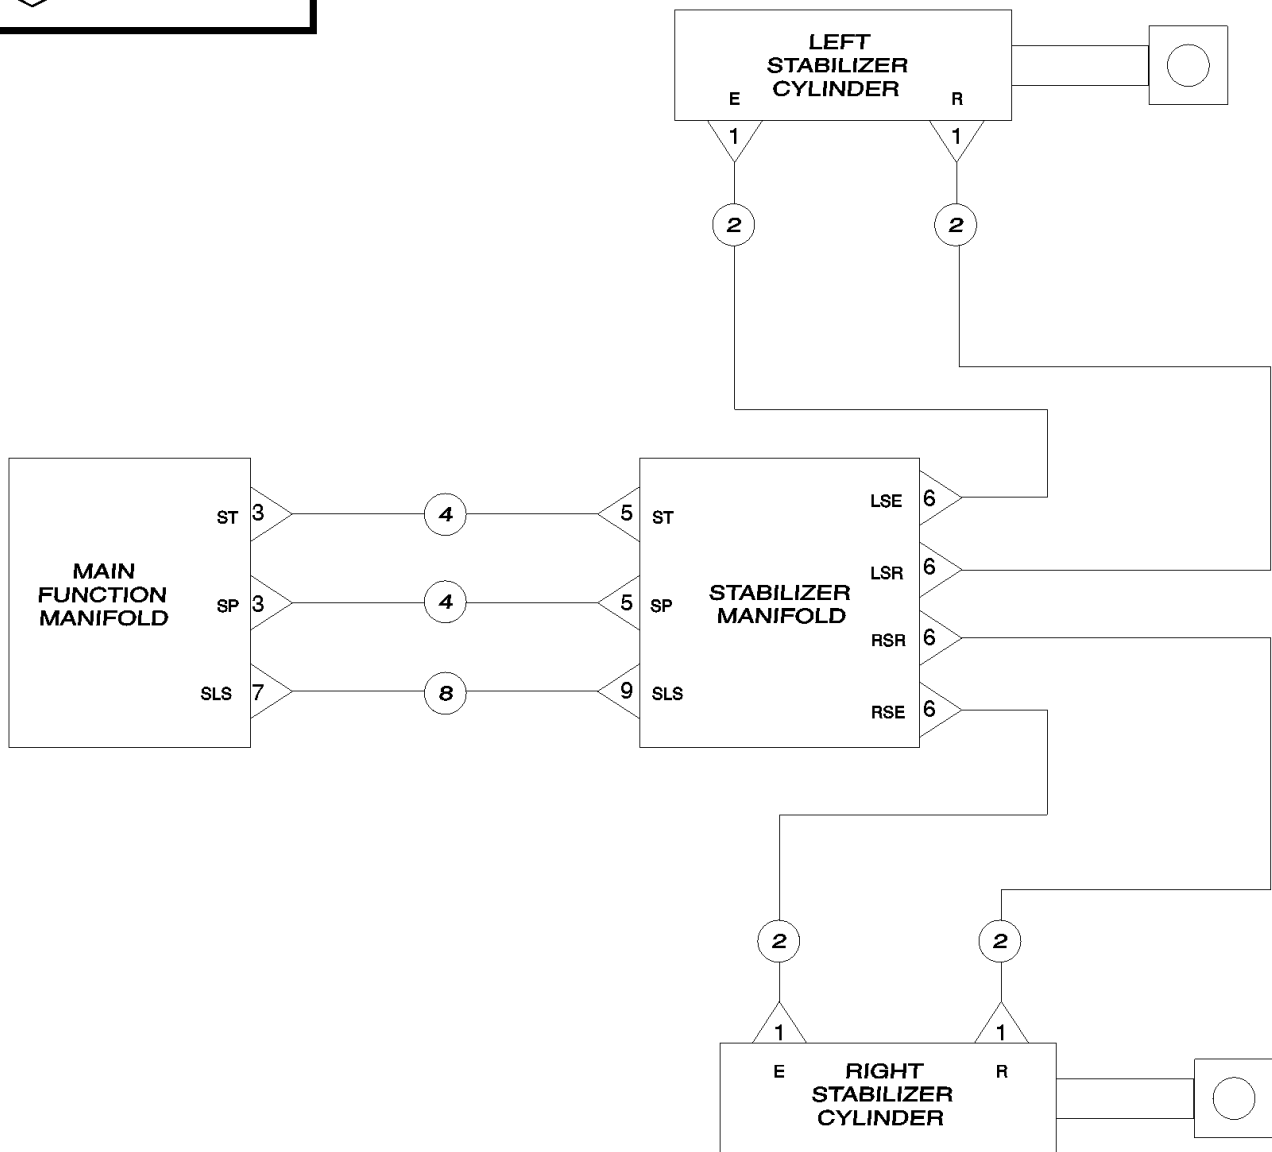

802.1 Stabilizer System

LEGEND	
	FITTING
	HOSE ASSEMBLY
	CONNECTOR