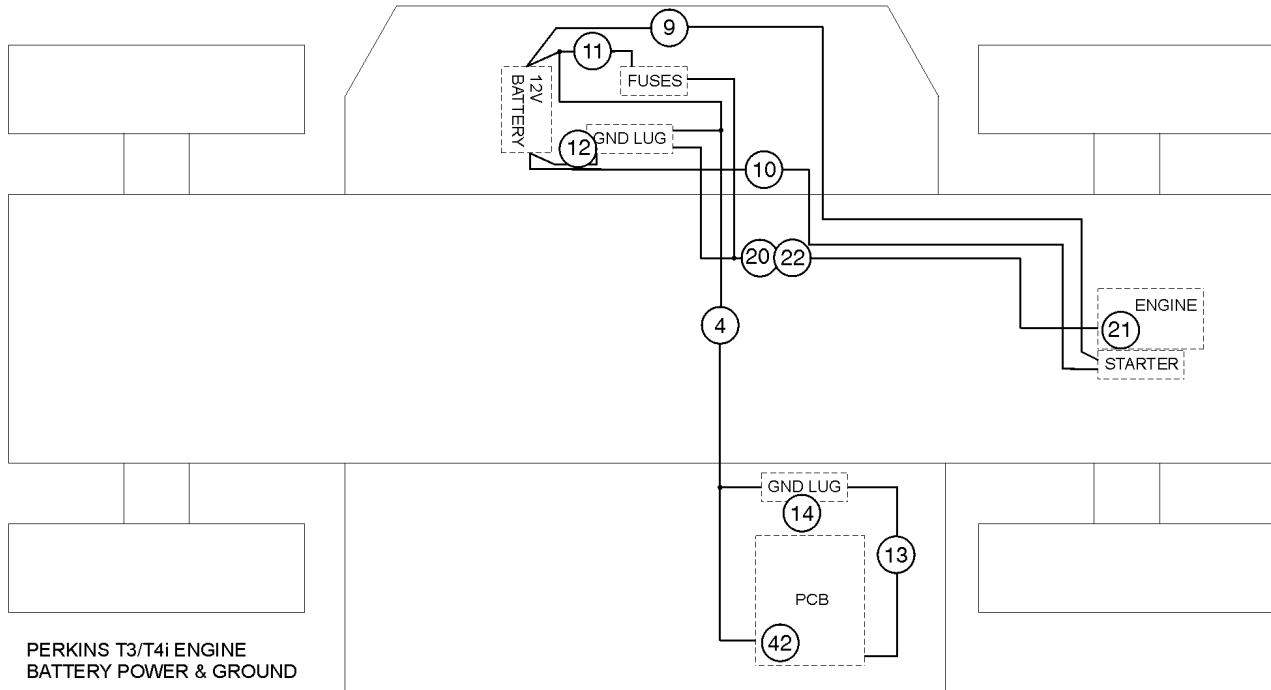

1003.1 Engine Harnesses

1003.1 Engine Harnesses

Item	Part No.	Description	Qty.
4	162065GT	HARNESS, TRANSMISSION.....1 <i>Serial numbers from 16292 to 19340</i>	
9	229022GT	BATT CABLE ASSY,RED,3/0.....1 <i>Serial numbers from 16292 to 19340</i>	
10	130719GT	BATTERY CABLE ASSY,BLACK,000.....1 <i>Serial numbers from 16292 to 19340</i>	
11	215522GT	HARNESS, POWER LEAD.....1 <i>Serial numbers from 16292 to 19340</i>	
12	7-319-17GT	GROUND STRAP,12 IN.....1 <i>Serial numbers from 16292 to 19340</i>	
13	237933GT	HARNESS, PCB GROUND.....1 <i>Serial numbers from 16292 to 19340</i>	
14	161444GT	ASSEMBLY, GROUND BUSS.....1 <i>Serial numbers from 16292 to 19340</i>	
18	219333GT	HARNESS,ENGINE ECM,TCD3.6,10K...1 <i>Serial numbers from 16292 to 19340</i> <i>(models with Dana Transmission)</i>	
--	825422GT	HARNESS,ENGINE ECM,TCD3.610K <i>Serial numbers from 19341 (models with</i> <i>ZF Transmission)</i>	
19	219334GT	HARNESS,ENGINE,TCD3.6.....1 <i>Serial numbers from 19341</i>	
20	220016GT	ENGINE HARNESS,1204E-E44TA.....1 <i>Serial numbers from 16292 to 19340</i>	
21	220015GT	WIRING HARNESS,1204E-E44TA.....1 <i>Serial numbers from 16292 to 19340</i>	
22	217940GT	HARNESS,ENGINE WIRING, PERKINS T3.....1 <i>Serial numbers from 16292 to 19340</i>	
42	161524GT	ASSEMBLY, POWER BUSS.....1 <i>Serial numbers from 16292 to 19340</i>