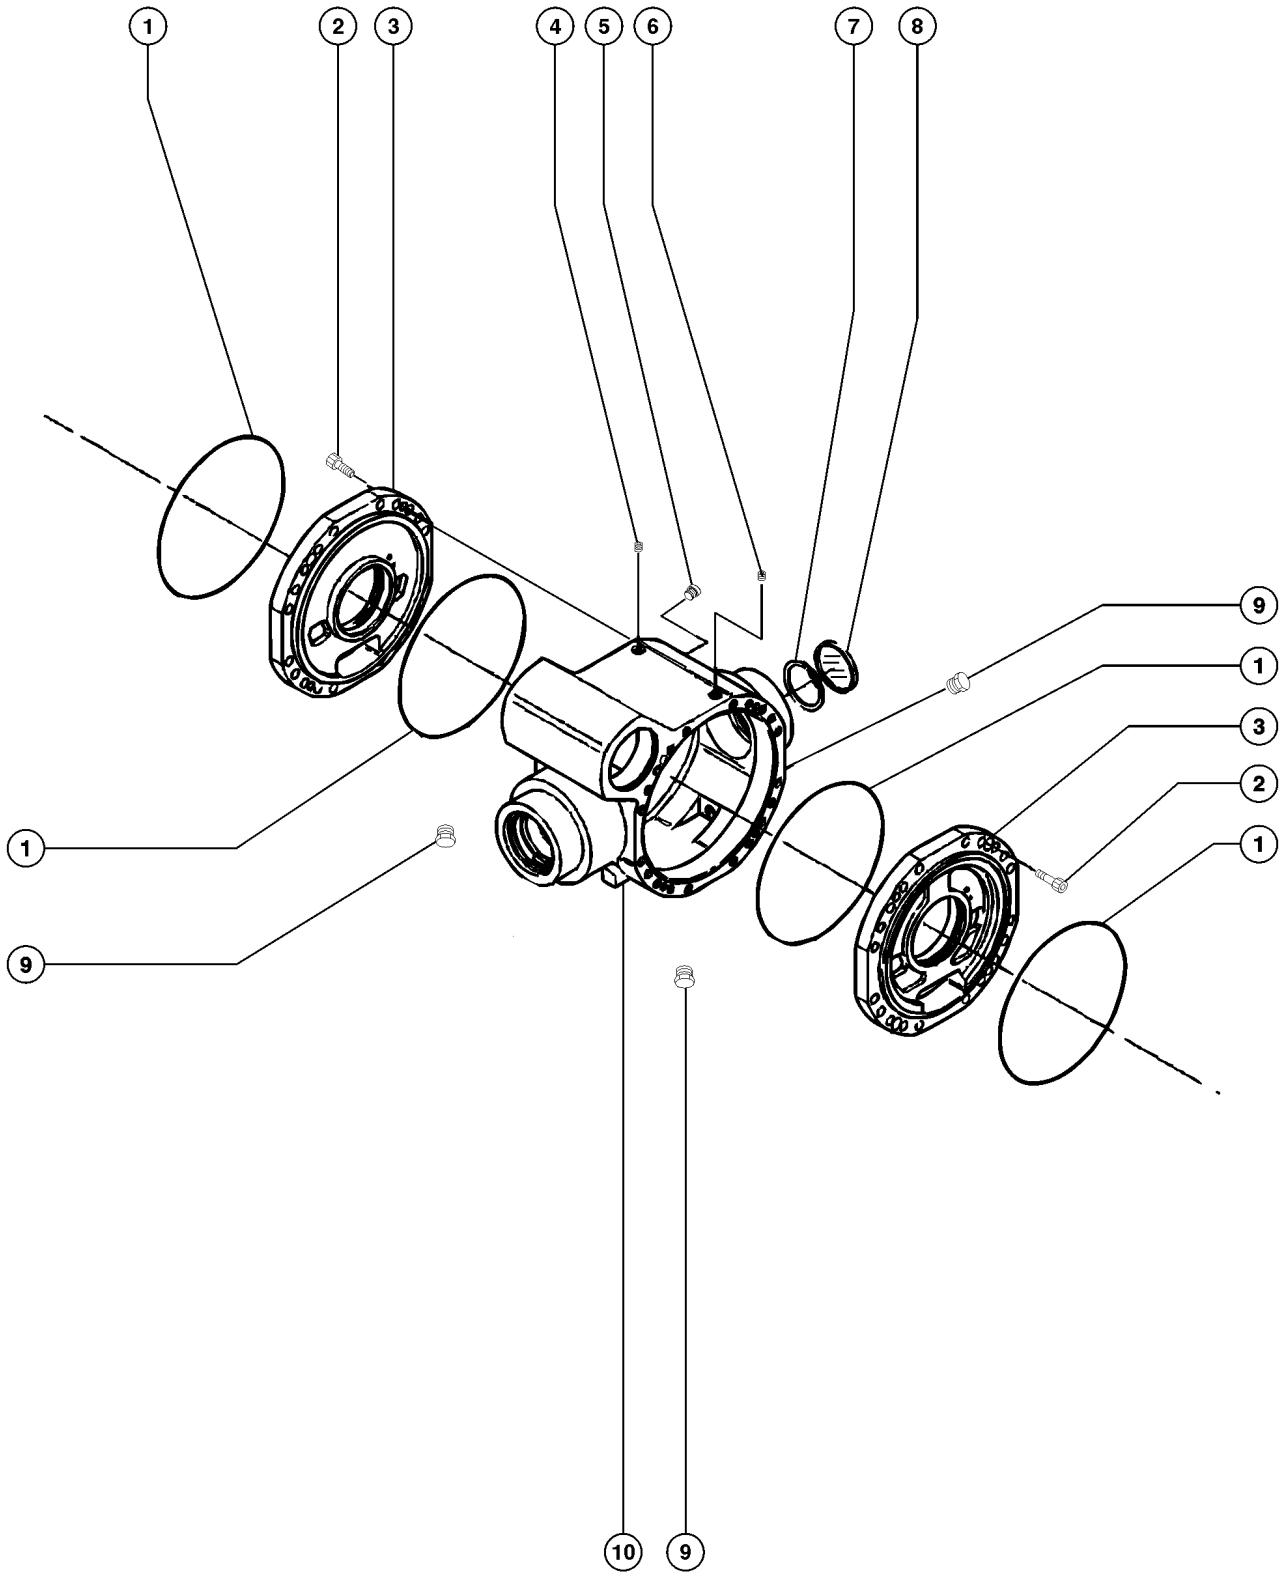

210.1 Rear Axle, Central Housing

210.1 Rear Axle, Central Housing

Item	Part No.	Description	Qty.
1	1252536GT	O-RING.....	4
2	7-229-767GT	CYLINDER BOLT.....	4
3	226569GT	INTERMEDIATE COVER..... <i>before axle serial number S-ITA-760782</i>	2
--	218485GT	INTERMEDIATE COVER..... <i>from axle serial number S-ITA-760782</i>	2
4	7-229-765GT	PLUG..... <i>before axle serial number N-ITA-747864</i>	1
--	141104GT	PLUG, 213/143 REAR AXLE..... <i>from axle serial number N-ITA-747864</i>	1
5	7-229-526GT	PLUG	
6	1252577GT	VENT..... <i>(vent)</i>	1
7	7-229-601GT	CIRCLIP.....	1
8	1252627GT	PLUG.....	1
9	7-229-764GT	MAGNETIC PLUG..... <i>before axle serial number N-ITA-747864</i>	1
--	141103GT	PLUG, MAGNET, REAR AXLE <i>from axle serial number N-ITA-747864</i>	
10	130388GT	HOUSING,REAR AXLE..... <i>before axle serial number N-ITA-747864</i> <i>(for models with only one trunnion)</i>	1
--	1252636GT	HOUSING,AXLE..... <i>from axle serial number N-ITA-747864</i>	1