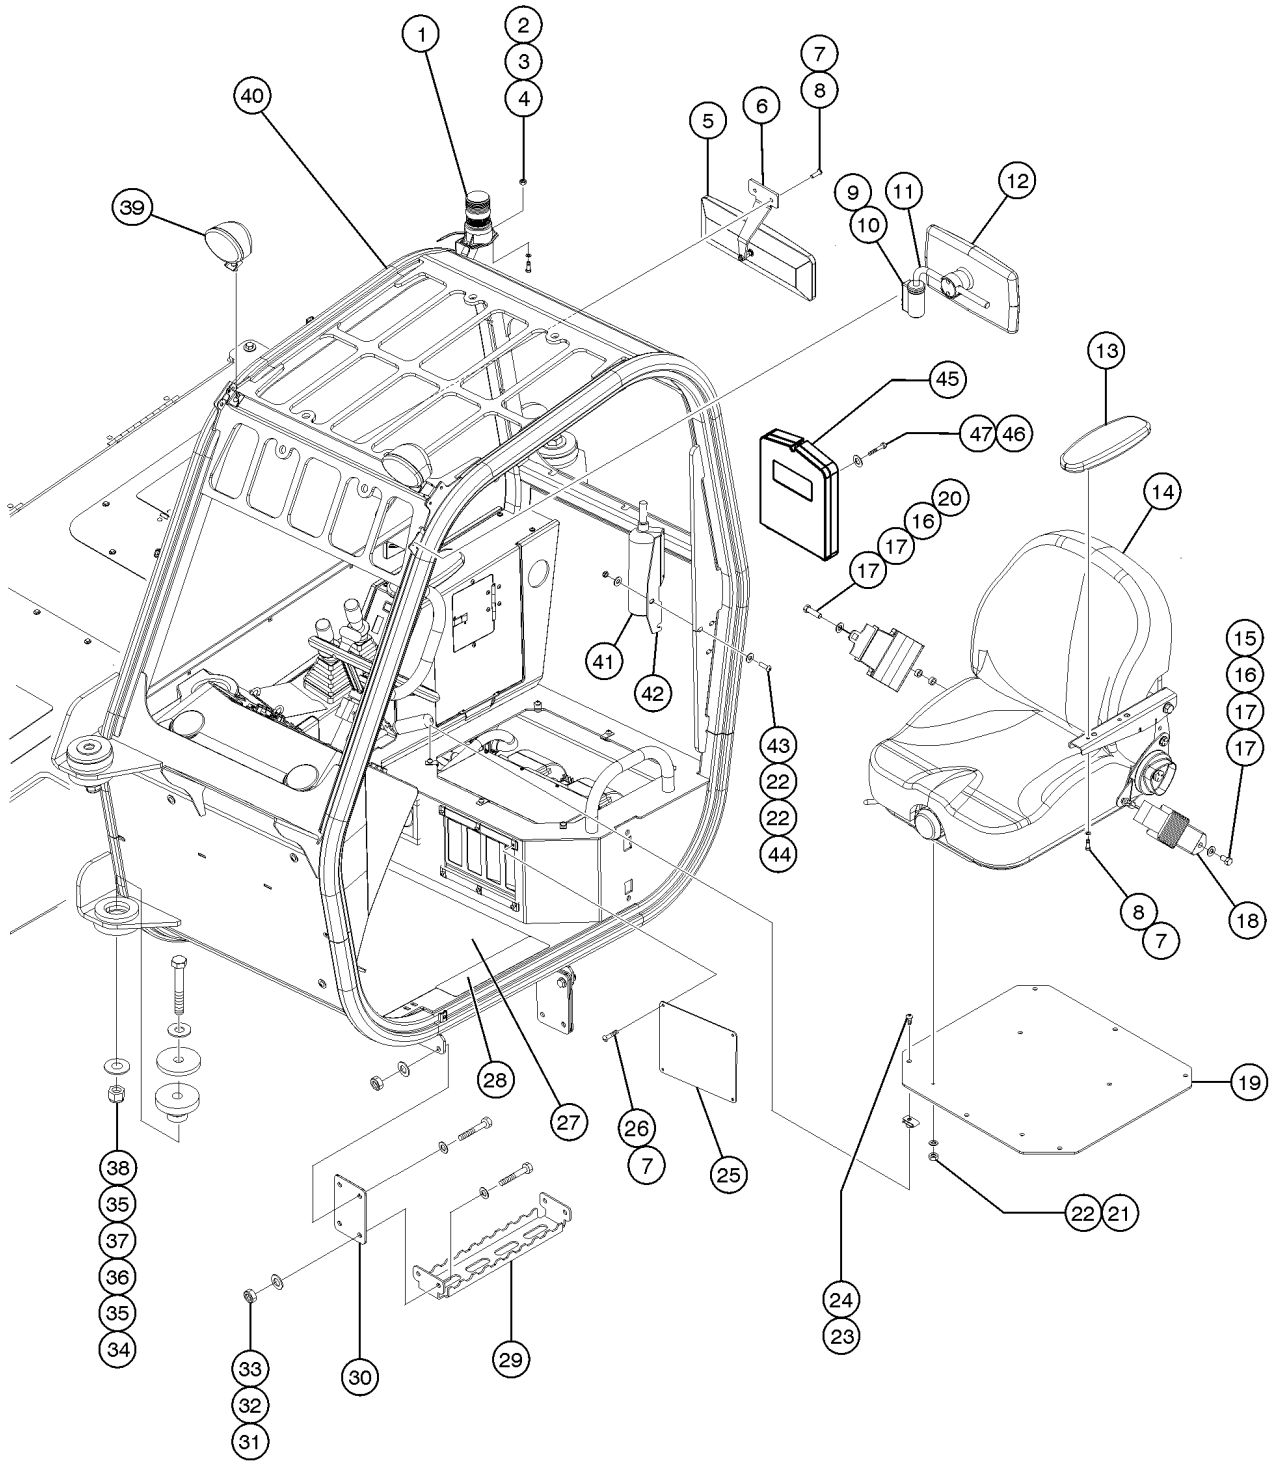

412.2 Standard Cab Components, View 1 (from serial number GTH1014-18895)

412.2 Standard Cab Components, View 1 (from serial number GTH1014-18895)

Item	Part No.	Description	Qty.	Item	Part No.	Description	Qty.
1	226825GT	OPT, BEACON LIGHT <i>Kit, Flashing Beacon, complete</i>		--	1254146GT	FORMING, FLOORMAT GUARD	
--	105556GT	LENS,FLASHING BEACON		28	214581GT	FLOORMAT, CAB.....1	
--	105557GT	BULB,FLASHING BEACON		29	123265GT	FORMING,CAB STEP.....1	
--	214861GT	ASSY, BEACON LIGHT, GTH.....1 <i>fastener kit</i>		--	1253956GT	FORMING,CAB STEP	
--	229682GT	HARNESS, POWER, BEACON LIGHT <i>wire harness</i>		30	123108GT	STRAP,FLEXIBLE STEP.....2	
--	229683GT	HARNESS, BEACON LIGHT <i>(includes beacon and wire harness connector)</i>		31	6198GT	NUT, NYLOCK, 1/2-13	
--	231931GT	STROBE, BEACON, AC COMP, 12-80V <i>for 229683</i>		32	6095GT	WASHER,FLAT,USS,1/2",Y	
2	5365GT	NUT,NYLOCK,10-24		33	141579GT	BOLT,FLANGE,1/2-13 X 1.75	
3	6146GT	WASHER,FLAT,MS,#10,Y		34	123189GT	NUT,NYLOCK,1-8,GR8	
4	71874GT	BOLT,CARRIAGE,#10-24X.50,G2		35	38859GT	WASHER,FLAT,USS,1",Y	
5	123573GT	MIRROR, INTERIOR.....1		36	123139GT	ISOLATOR,CAB.....4	
6	1253959GT	FORMING,CAB MIRROR.....1		37	1-1532GT	WASHER,RUBBER MOUNT,CAB.....4	
7	14297GT	SCREW,BHHS,1/4-20 X .75		--	1254034GT	WASHER,RUBBER MOUNT,CAB.....4	
8	6889GT	NUT, LP NYLOCK, 1/4-20		38	117316GT	SCREW,HHC,1-8X6.5,GR8	
9	22578GT	SCREW,HHC,M6 X 20MM,GR8.8		39	233989GT	HARNESS, CAB LIGHT.....2 <i>REFER TO SECTION 901.2</i>	
10	49407GT	WASHER,LOCK,M6		40	229933GT	WELDMENT,CAB.....1	
11	823247GT	ARM, MIRROR, 10", GTH.....1		--	1253947GT	WELDMENT,CAB	
12	218099GT	MIRROR, CABIN, GTH.....1		41	88406GT	FIRE EXTINGUISHER.....1	
13	229304GT	PAD, ARMREST.....1		42	1254055GT	FORMING, EXTINGUISHER MOUNT.....1	
14	218102GT	SEAT ASSY, SUSPENSION, RECLINE.....1		43	57072GT	SCREW,BHHS,3/8-16 X 1.25.....3	
--	1253474GT	COVER,SEAT BASE <i>for 218102</i>		44	7713GT	NUT, LP NYLOCK, 3/8-16.....1	
--	1253475GT	COVER,SEAT BACK <i>for 218102</i>		45A	44743GT	MANUAL BOX W/DECALS*** .....1 <i>USA/Canada/Australia</i>	
--	1260062GT	HANDLE, SEAT ADJUST <i>for 218102</i>		45B	24514GT	BOX,INSTRUCTION STORAGE <i>Europe/Asia/South America (decal required; refer to Section100)</i>	
15	823749GT	SCREW, HHC, 7/16-20X.75, G5, Z		46	80149GT	BOLT,CARRIAGE,1/4-20 X .5,G2	
16	106134GT	WASHER,FLAT,HARDENED 7/16		47	18504GT	NUT, LOCKING, LG.FLANGE, 1/4-20	
17	822806GT	TUBE, SEAT BELT SPACER.....4					
18	117530GT	SEATBELT ASSY,3" RETRACTABLE.....1					
19	1254148GT	PLATE,SEAT MOUNT.....1					
20	823750GT	SCREW, HHC, 7/16-20X1.5, G5,Z					
21	6782GT	NUT,NYLOCK,5/16-18					
22	5397GT	WASHER,FLAT,USS,5/16",Y					
23	28487GT	SCREW,BHHS,3/8-16 X 1					
24	29868GT	SPRING CLIP,3/8-16,.05-.20X.73,ZAG					
25	1253981GT	COVER,CAB AIR INTAKE.....1					
26	6091GT	NUT, NYLOCK, 1/4-20					
27	823055GT	FORMING, FLOORMAT GUARD.....1