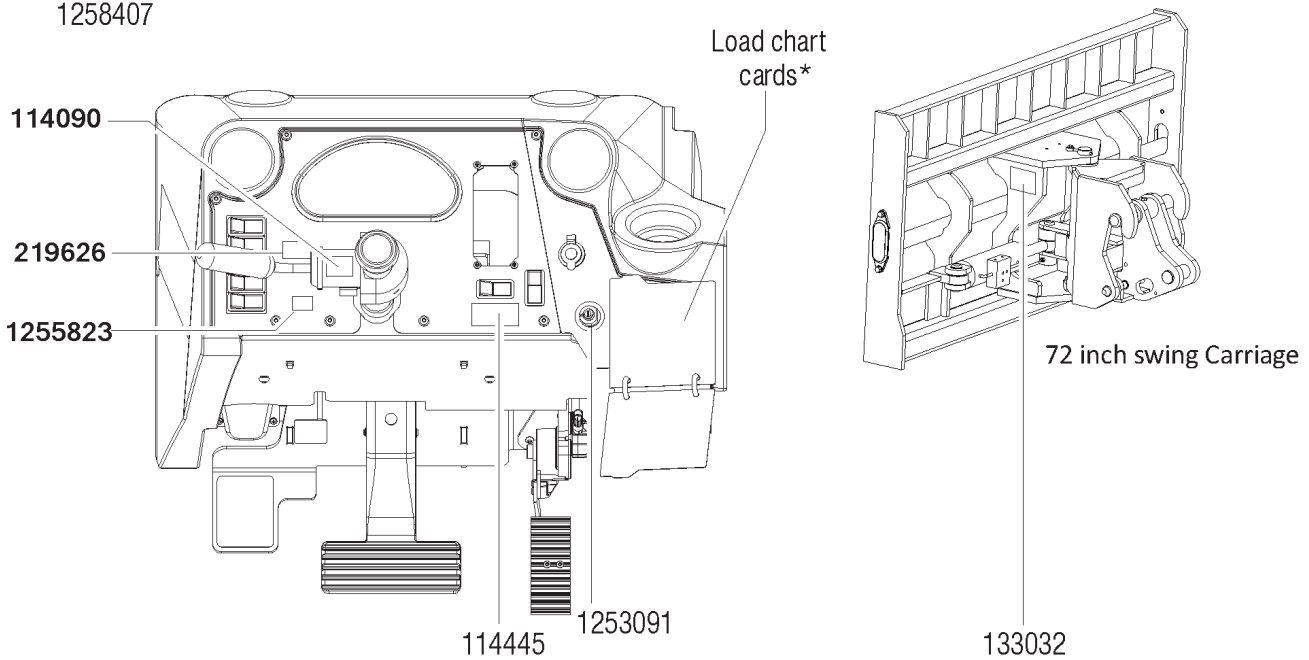

*GTH-1056:
Load Chart Cards
215625
215626
215627
215628
215629
215630
215631
1258407