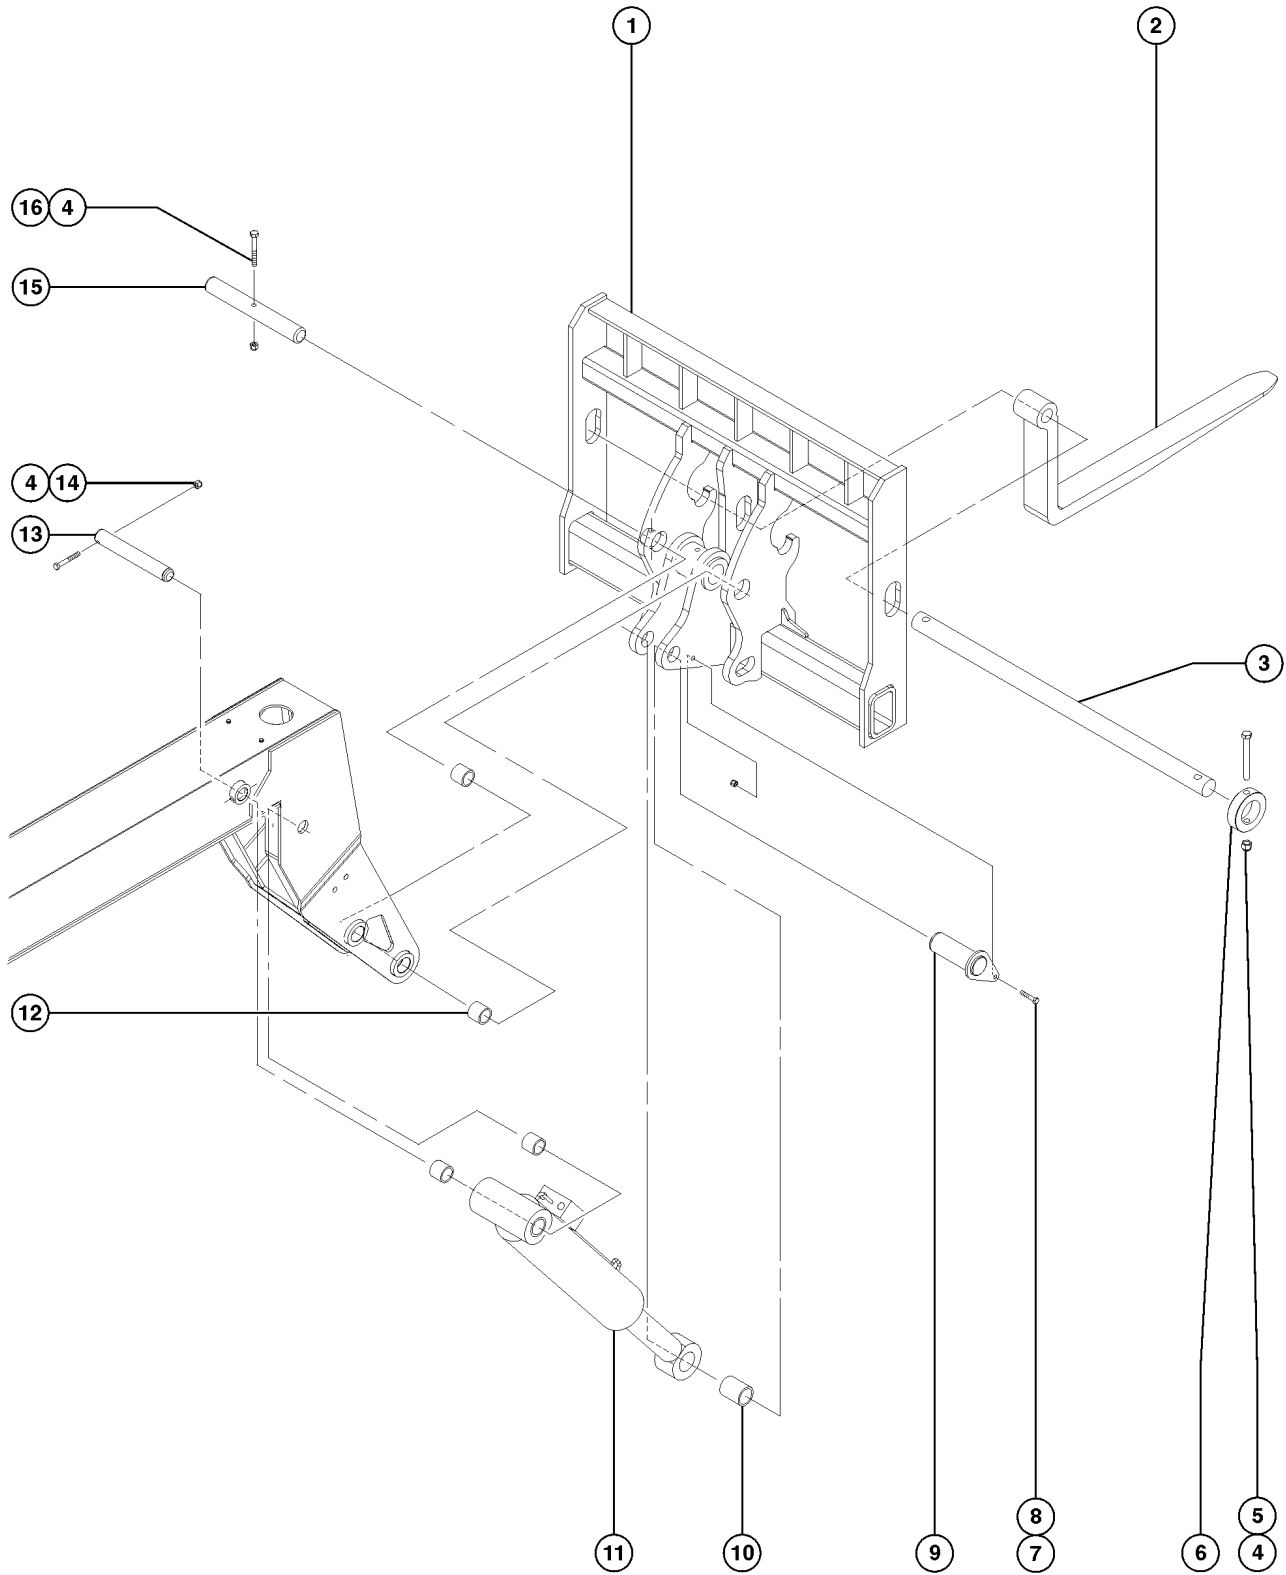

601.1 Fork Frame, Standard

Item	Part No.	Description	Qty.
1	130984GT	WELDMENT,48"CARRIAGE,PIN ON.....1	
1A	130983GT	WELDMENT,60"CARRIAGE,PIN ON	
1B	130982GT	WELDMENT,72"CARRIAGE,PIN ON	
2	1254548GT	WELDMENT,FORK TINE,48".....2	
2A	1254549GT	WELDMENT,FORK TINE,60"	
2B	1254550GT	WELDMENT,FORK TINE,72"	
2C	1254551GT	WELDMENT,FORK TINE,48" CUBING,	
2D	1254552GT	WELDMENT,FORK TINE,60" TAPERED	
2E	1254553GT	WELDMENT,FORK TINE,LUMBER	
3	141002GT	PIN,FORK,48" FORK FRAME	
3A	141003GT	PIN,FORK,60" FORK FRAME	
3B	141004GT	PIN,FORK,72" FORK FRAME	
4	117493GT	NUT,NYLOCK,1/2-13,GR8.....2	
5	13854GT	SCREW,HHC,1/2-13 X 4.5,GRD.8.....4	
6	1-1113GT	COLLAR,FORK TINE PIN	
7	5224GT	SCREW,HHC,3/8-16 X 2.....4	
8	4828GT	NUT, NYLOCK, 3/8-16.....1	
9	141949GT	WELDMENT,TILT PIN,KIT	
--	123188GT	BEARING,2.00IDX2.50ODX1.50L.....2	
10	123188GT	BEARING,2.00IDX2.50ODX1.50L.....1	
11	1253245GT	CYLINDER,TILT,1056/844 (Replaces cylinder 108811 at SN GTH1015E-10978)	
--	123188GT	BEARING,2.00IDX2.50ODX1.50L	
--	1258122GT	SEAL KIT,TILT CYLINDER 1253245.....1 (Seal kit for cylinder 1253245)	
--	130416GT	SEAL KIT, CYLINDER T109799 (Seal kit for cylinder 108811- used in machines before SN GTH1015E-10978)	
12	108864GT	BEARING,2.50IDX3.00 ODX1.50LG	
13A	108857GT	PIN,2.00DIAX13.88LG,1HOLE.....1	
14	6732GT	SCREW,HHC,1/2-13 X 3.25	
15	130944GT	PIN,2.50DIAX15.38LG,1HOLE	
16	96430GT	SCREW,HHC,1/2-13 X 5	