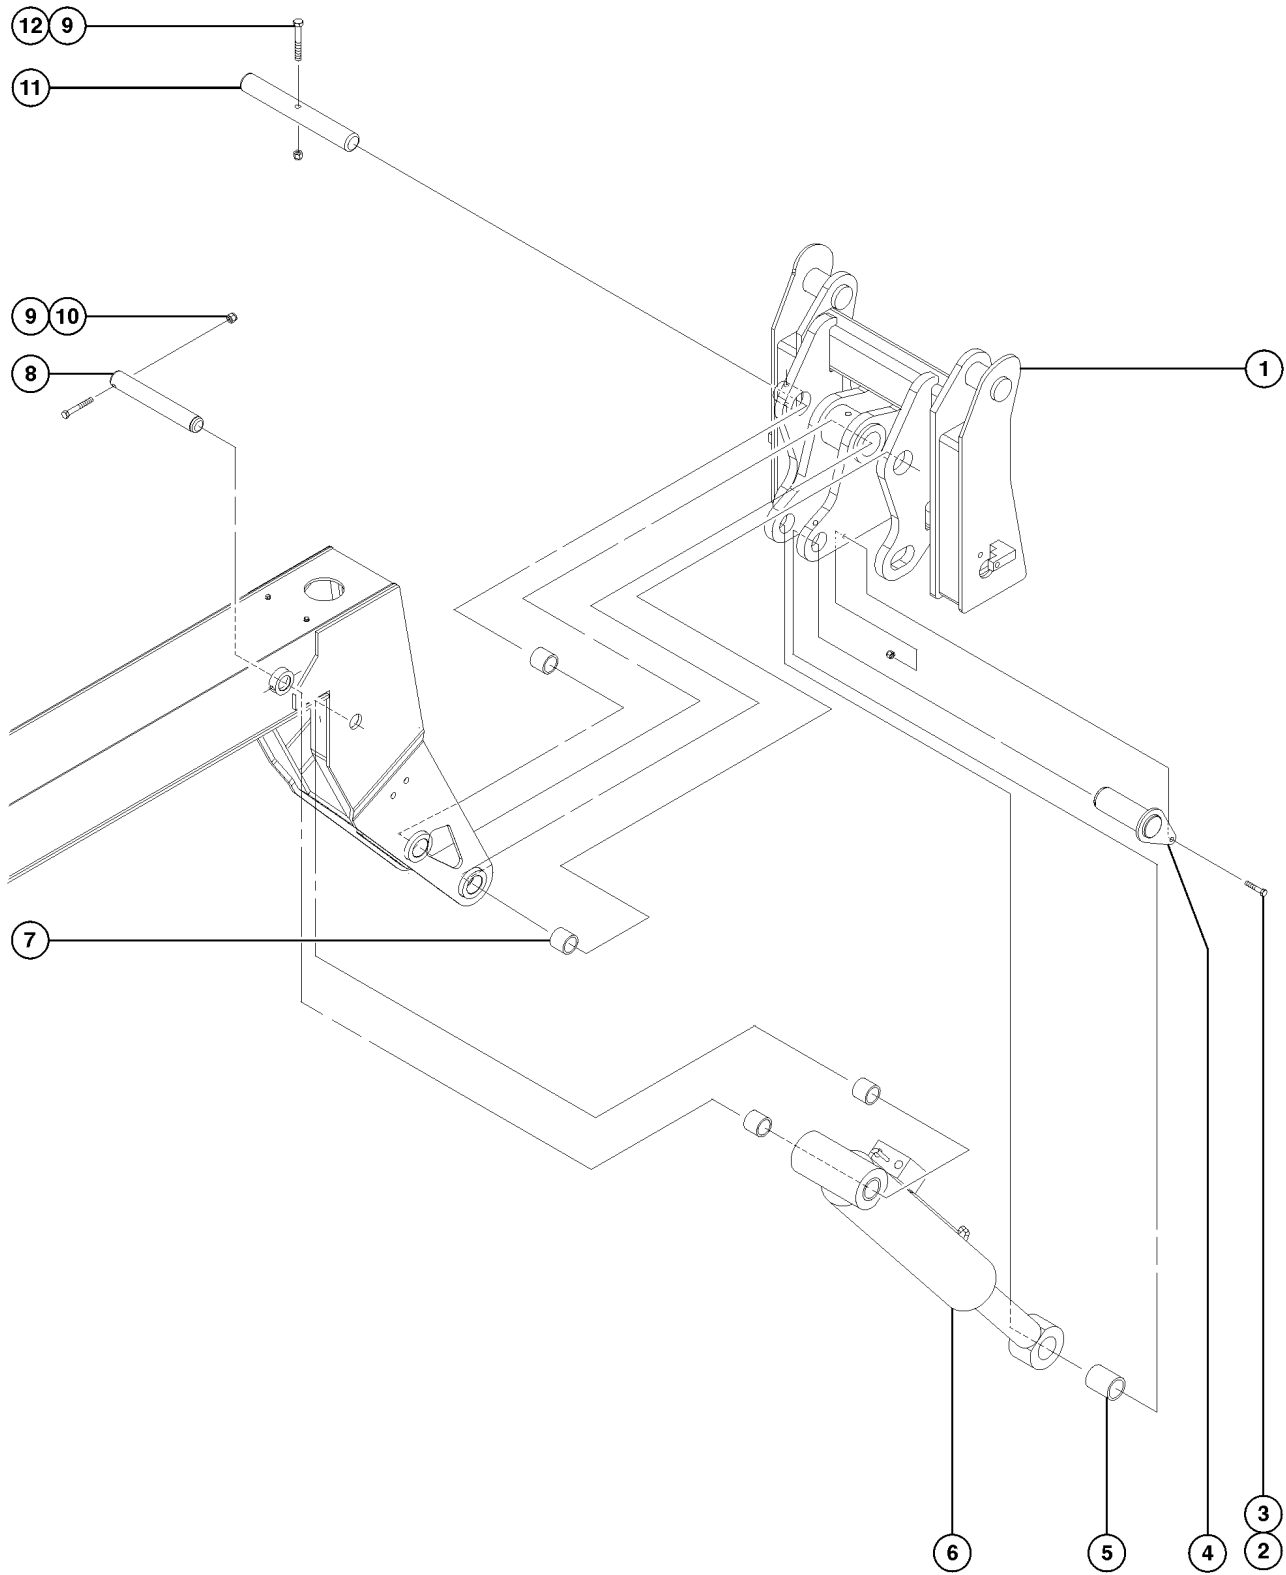

607.1 Cat Adapter

Item	Part No.	Description	Qty.
2	5224GT	SCREW,HHC,3/8-16 X 2.....	1
3	4828GT	NUT, NYLOCK, 3/8-16.....	1
4	141949GT	WELDMENT,TILT PIN,KIT.....	1
5	123188GT	BEARING,2.00IDX2.50ODX1.50L.....	2
6	1253245GT	CYLINDER,TILT,1056/844..... <i>(Replaces cylinder 108811 at SN GTH1015E-10978)</i>	1
--	123188GT	BEARING,2.00IDX2.50ODX1.50L	
--	1258122GT	SEAL KIT,TILT CYLINDER 1253245 <i>(Seal kit for cylinder 1253245)</i>	
--	130416GT	SEAL KIT, CYLINDER T109799 <i>(Seal kit for cylinder 108811- used in machines before SN GTH1015E-10978)</i>	
7	108864GT	BEARING,2.50IDX3.00 ODX1.50LG.....	2
8	108857GT	PIN,2.00DIAX13.88LG,1HOLE.....	1
9	117493GT	NUT,NYLOCK,1/2-13,GR8.....	2
10	6732GT	SCREW,HHC,1/2-13 X 3.25.....	1
11	130944GT	PIN,2.50DIAX15.38LG,1HOLE.....	1
12	96430GT	SCREW,HHC,1/2-13 X 5.....	1