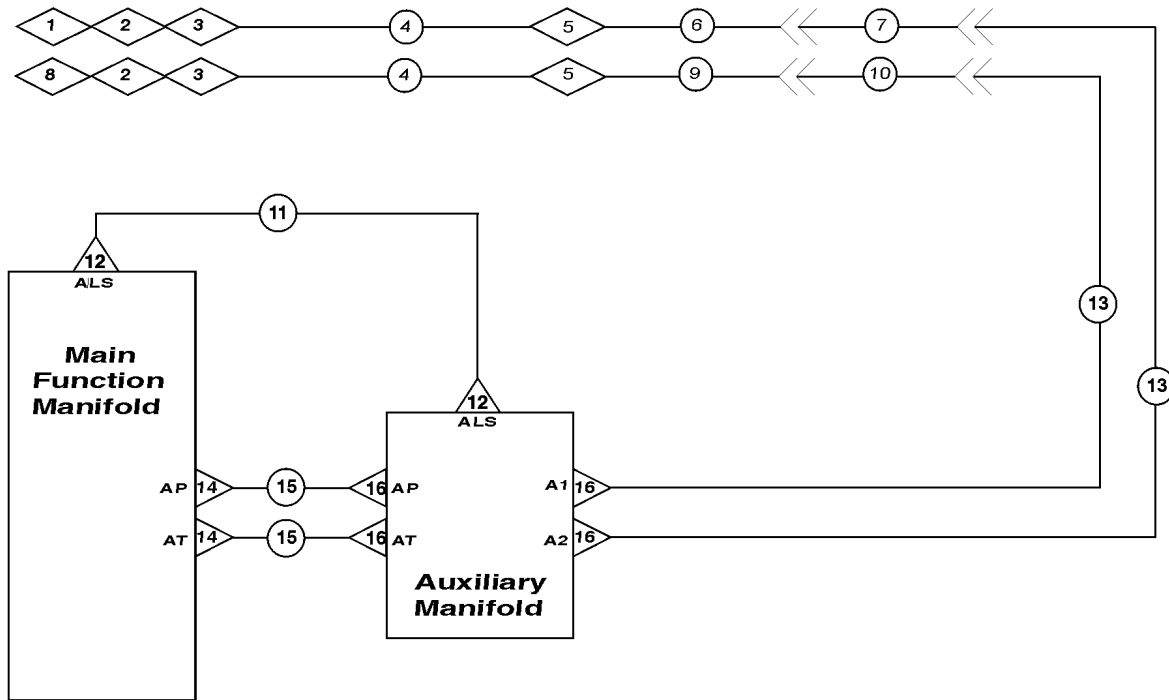

807.1 Boom Components, Auxiliary

LEGEND	
	FITTING
	HOSE ASSEMBLY
	CONNECTOR