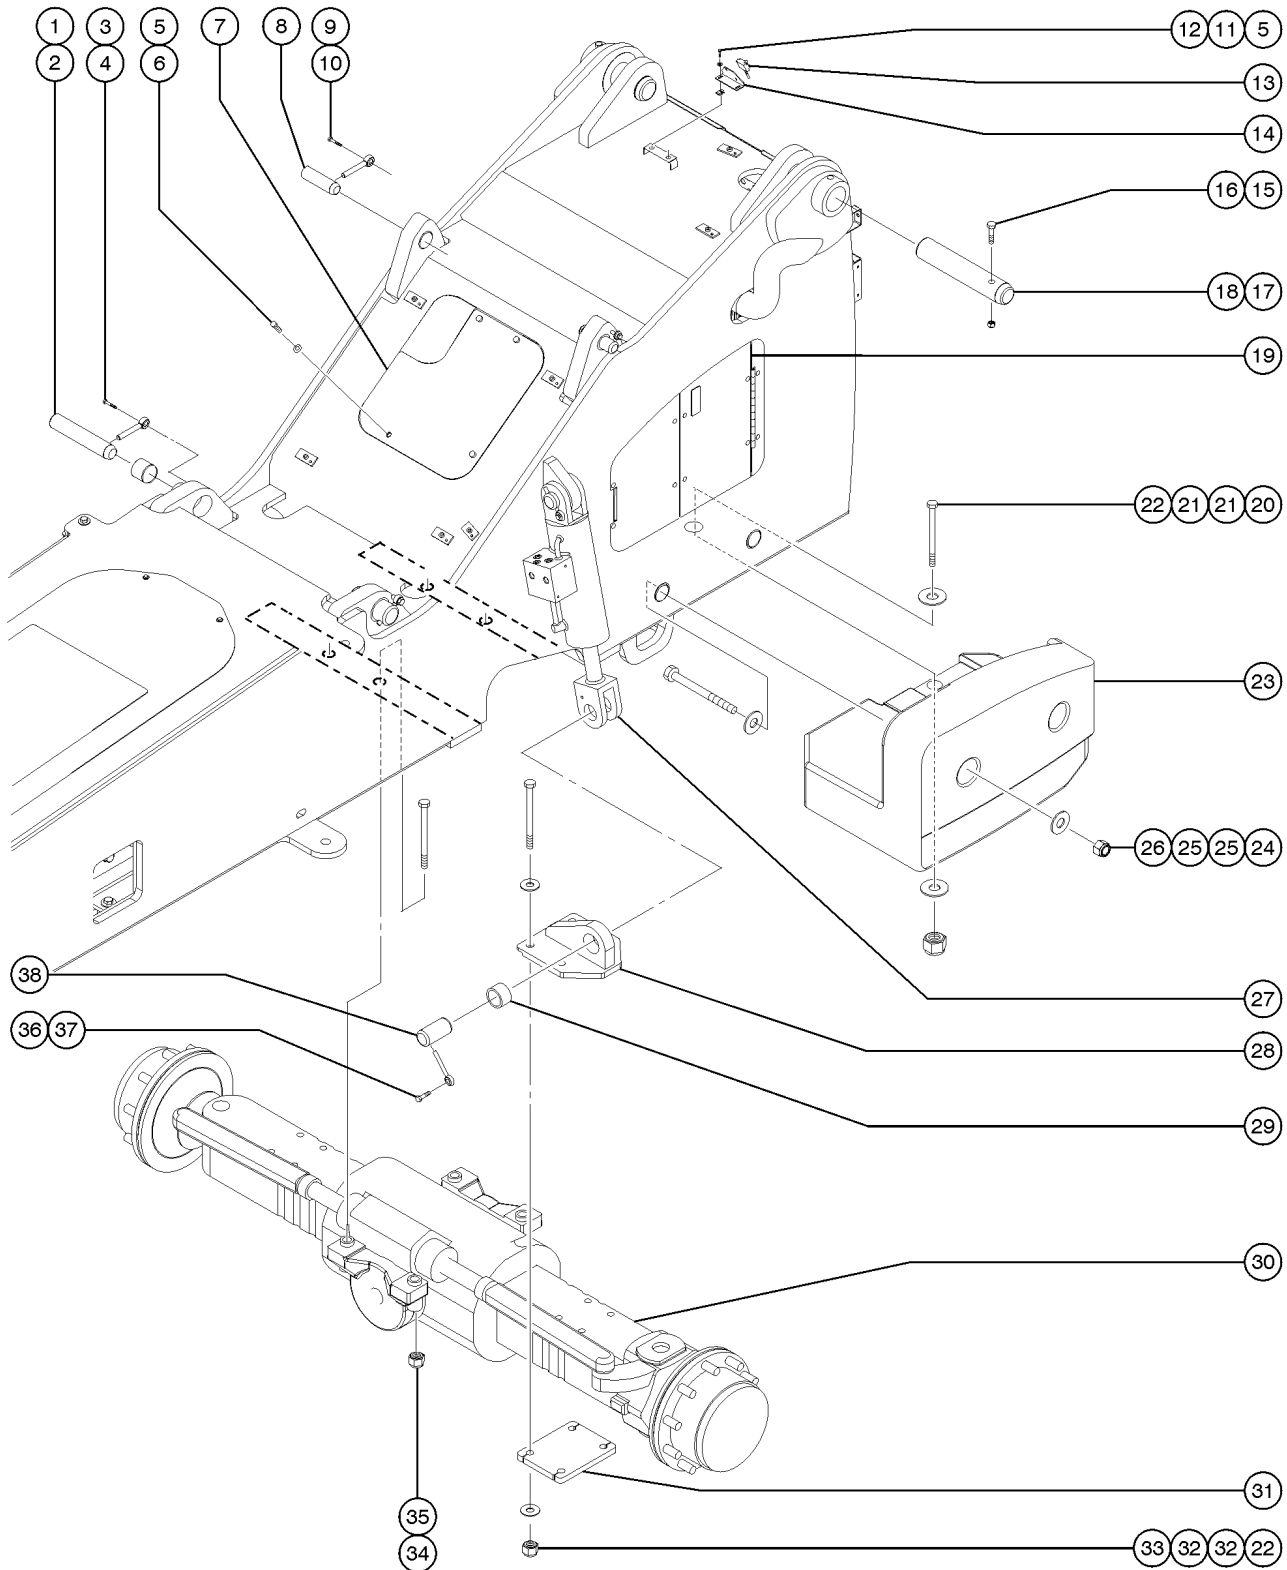

209.1 Rear Axle View

209.1 Rear Axle View

Item	Part No.	Description	Qty.	Item	Part No.	Description	Qty.
--	233804GT	10K SWAY HARDWARE KIT <i>(includes Items 1, 2, 8, 117639 shown in figure 209.1 and instructions)</i>		31	117635GT	PLATE,CYL MOUNT.....	1
--	235389GT	FENDER ASSY,SERVICE PART <i>for left or right side</i>		32	74323GT	WASHER,FLAT,.812X2X.14 HARDEN	
1	108859GT	PIN,2.50DIA X5.94LG,1HOLE.....	2	33	117639GT	SCREW,HHC,3/4-10X11.0,GR8.....	4
2	108865GT	BEARING,2.50IDX3.00ODX2.00LG.....	2	34	123189GT	NUT,NYLOCK,1-8,GR8.....	4
3	123663GT	SCREW,HHC,1/2-13X1.25,GR8,Y.....	2	35	117316GT	SCREW,HHC,1-8X6.5,GR8.....	4
4	30418GT	ROD END,0.5 X 3.75***		36	6175GT	SCREW, HHC, 3/8-16 X	
5	6090GT	SCREW, HHC, 1/4-20 X .75.....	4	37	45226GT	ROD END,.375 X 3.69	
6	75144GT	WASHER,FLAT,SAE 1/4",ZINC.....	4	38	117125GT	PIN,2.00DIA X4.00LG,1 HOLE.....	1
7	130057GT	PLATE,ENGINE COVER,JD.....	1				
8	108855GT	PIN,1.50DIA X5.25LG,1HOLE.....	2				
9	6019GT	SCREW,HHC,3/8-16 X 1.25 GRD 5					
10	25284GT	ROD END,.375 X 2.25***					
11	6638GT	WASHER, FLAT, USS, 1/4"Y					
12	56912GT	SPRING CLIP,1/4-20,.025-.15X.5					
13	123259GT	PROXIMITY SWITCH,15MM RANGE....	1				
14	123395GT	FORMING,BOOM ANGLE SENSOR MNT.....	1				
15	61385GT	SCREW,HHC,1/2-13 X 5.25					
16	6198GT	NUT, NYLOCK, 1/2-13					
17	108860GT	PIN,3.00DIA X9.00LG,1HOLE.....	2				
18	117051GT	WASHER,THRUST,3.06X6.00X.06..... <i>(not shown)</i>	2				
19	115226GT	ENGINE DOOR ASSEMBLY,LEFT.....	1				
--	123286GT	LATCH,COMPRESSION,THIN GRIP					
19A	115227GT	ENGINE DOOR ASSEMBLY,RIGHT					
--	123286GT	LATCH,COMPRESSION,THIN GRIP					
20	123144GT	SCREW,HHC,3/4-10X7,GR8,Y.....	1				
21	10256GT	WASHER,FLAT,USS,3/4",Y					
22	77051GT	NUT,NYLOCK,3/4-10,GRD.8.....	4				
23	117890GT	COUNTERWEIGHT,CAST,LEFT.....	1				
23A	117889GT	COUNTERWEIGHT,CAST,RIGHT					
24	123143GT	NUT,NYLOCK,1-8,GR8.....	2				
25	38859GT	WASHER,FLAT,USS,1",Y					
26	117468GT	SCREW,HHC,1-8X6.00,GR8.....	2				
27	1253249GT	CYLINDER,REAR LOCK,1056.....	1				
--	123868GT	VALVE,CB.CBCH-LJN@2000					
--	1258125GT	SEAL KIT,SWAY CYL. 1253248/49					
28	117369GT	WELDMENT,LOWER CYL MOUNT.....	1				
29	123188GT	BEARING,2.00IDX2.50ODX1.50L.....	2				
30	117506GT	AXLE,DANA,213 REAR 2180 FTF..... <i>For use with machines equipped with Dana transmissions only. For ZF transmission equipped machines order part number 825932</i>	1