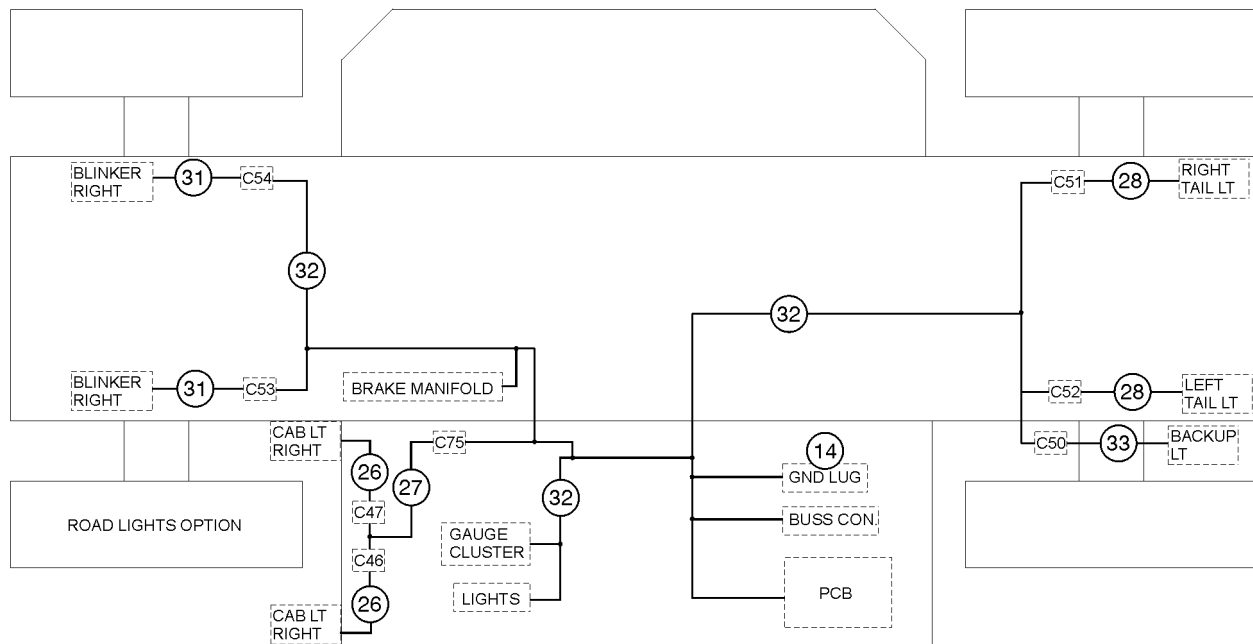

1004.1 Work and Road Light Harnesses

1004.1 Work and Road Light Harnesses

Item	Part No.	Description	Qty.
14	161444GT	ASSEMBLY, GROUND BUSS.....	1
26	233989GT	HARNESS, CAB LIGHT.....	2
27	214334GT	HARNESS, CAB LIGHT POWER.....	1
28	229677GT	HARNESS, TAILLIGHT LED	
29	229678GT	HARNESS, BACKUP LIGHT LED.....	1
30	229680GT	HARNESS, WORK LIGHTS.....	1
31	123929GT	ROAD LIGHT, BLINKER.....	2
32	215329GT	HARNESS, ROAD LIGHTS.....	1
33	123925GT	HARNESS, ROAD LIGHT,LED.....	1