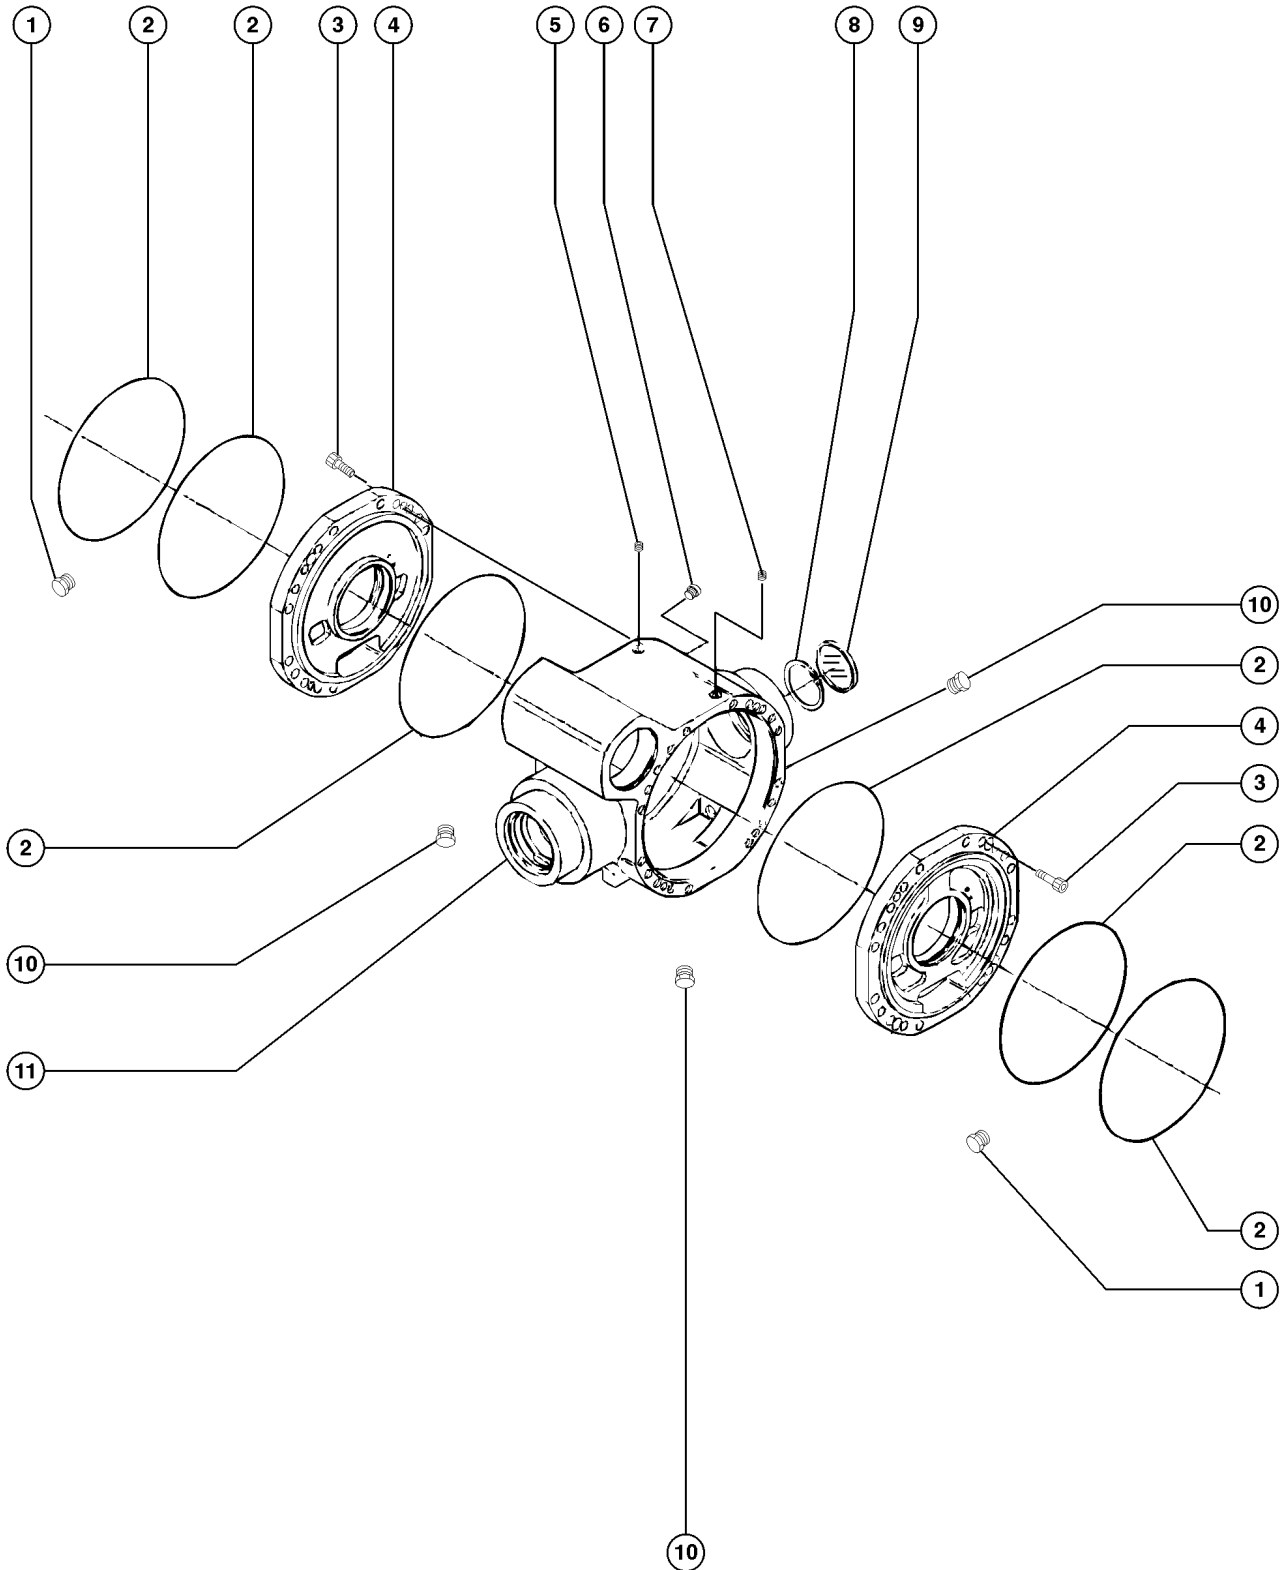

203.1 Front Axle, Central Housing

203.1 Front Axle, Central Housing

Item	Part No.	Description	Qty.
1	7-229-768GT	PLUG..... <i>before axle serial number R-ITA-774587</i>	2
--	1252586GT	PLUG..... <i>from axle serial number R-ITA-774587</i>	2
2	1252536GT	O-RING.....	4
3	7-229-767GT	CYLINDER BOLT.....	4
4	228982GT	INTERMEDIATE COVER..... <i>before axle serial number R-ITA-751709</i>	2
--	1252588GT	INTERMEDIATE COVER..... <i>from axle serial number R-ITA-774587</i>	2
--	1252669GT	VENT..... <i>from axle serial number R-ITA-774587</i>	2
--	1252986GT	PLATE,GROUND CONTROL BOX..... <i>from axle serial number R-ITA-774587</i>	2
--	824245GT	INTERMEDIATE COVER..... <i>from axle serial number R-ITA-751709 to R-ITA-774586</i>	2
5	7-229-465GT	SNAP RING.....	1
6	7-229-526GT	PLUG.....	1
7	1252577GT	VENT.....	1
8	7-229-601GT	CIRCLIP.....	1
9	1252627GT	PLUG.....	1
10	7-229-764GT	MAGNETIC PLUG..... <i>before axle serial number N-ITA-747942</i>	2
--	141103GT	PLUG, MAGNET, REAR AXLE..... <i>from axle serial number N-ITA-747942</i>	1
11	7-229-929GT	HOUSING,FRONT AXLE..... <i>before axle serial number N-ITA-74942</i>	1
--	1252636GT	HOUSING,AXLE..... <i>from axle serial number N-ITA-747942</i>	1