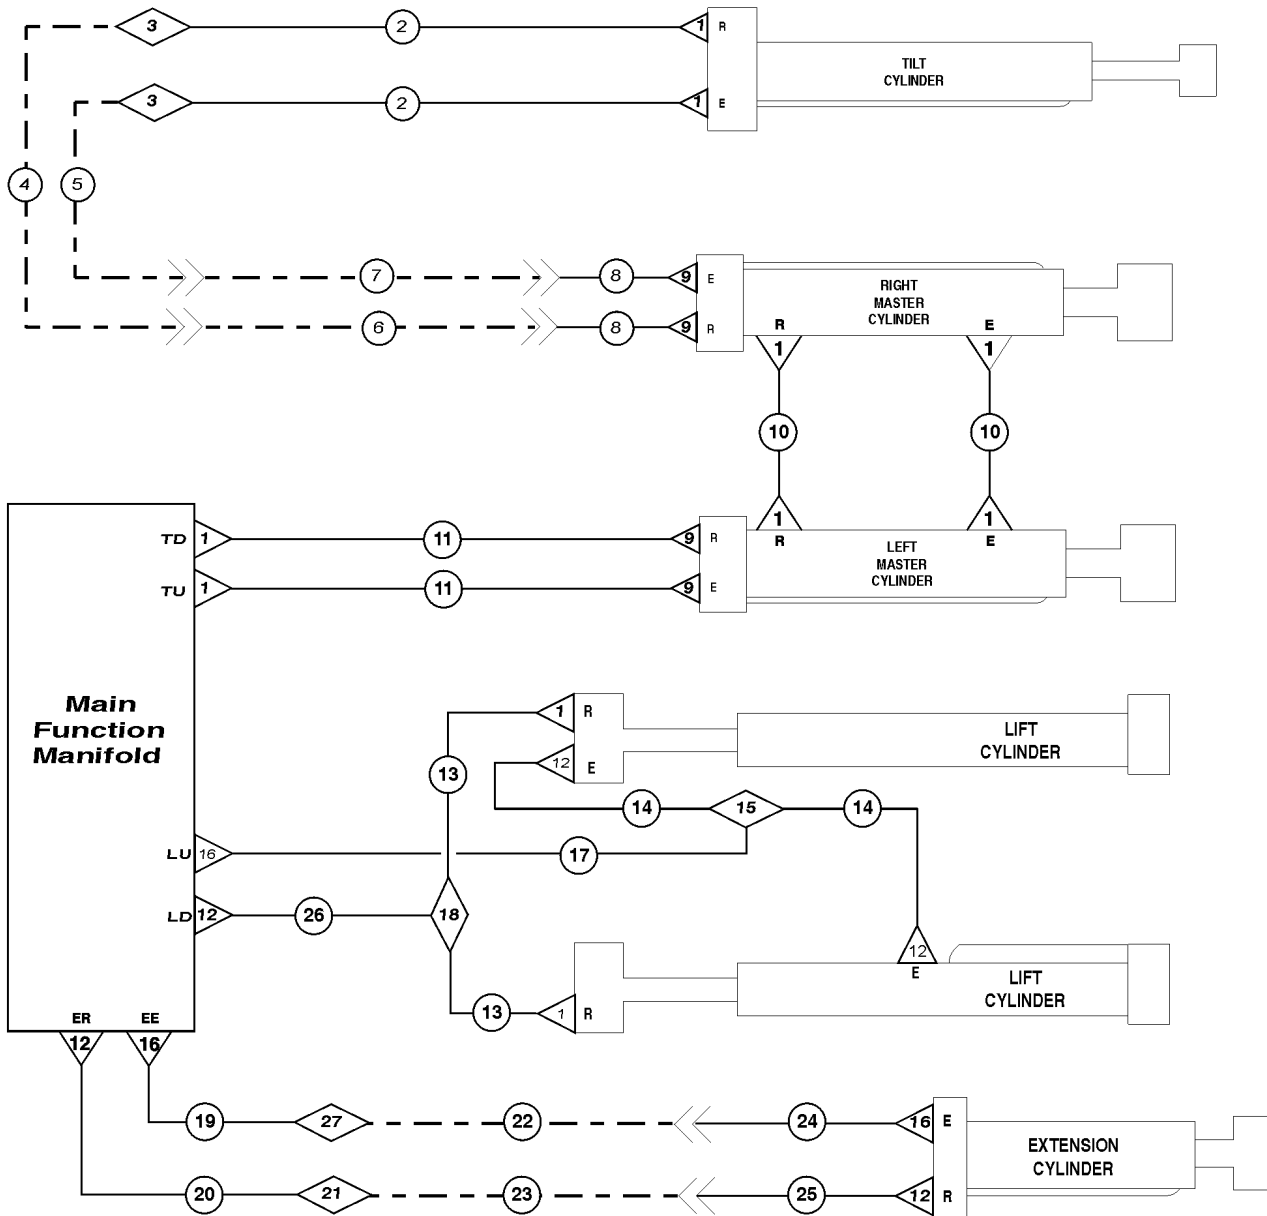

806.1 Boom Components

LEGEND	
	FITTING
	HOSE ASSEMBLY
	CONNECTOR