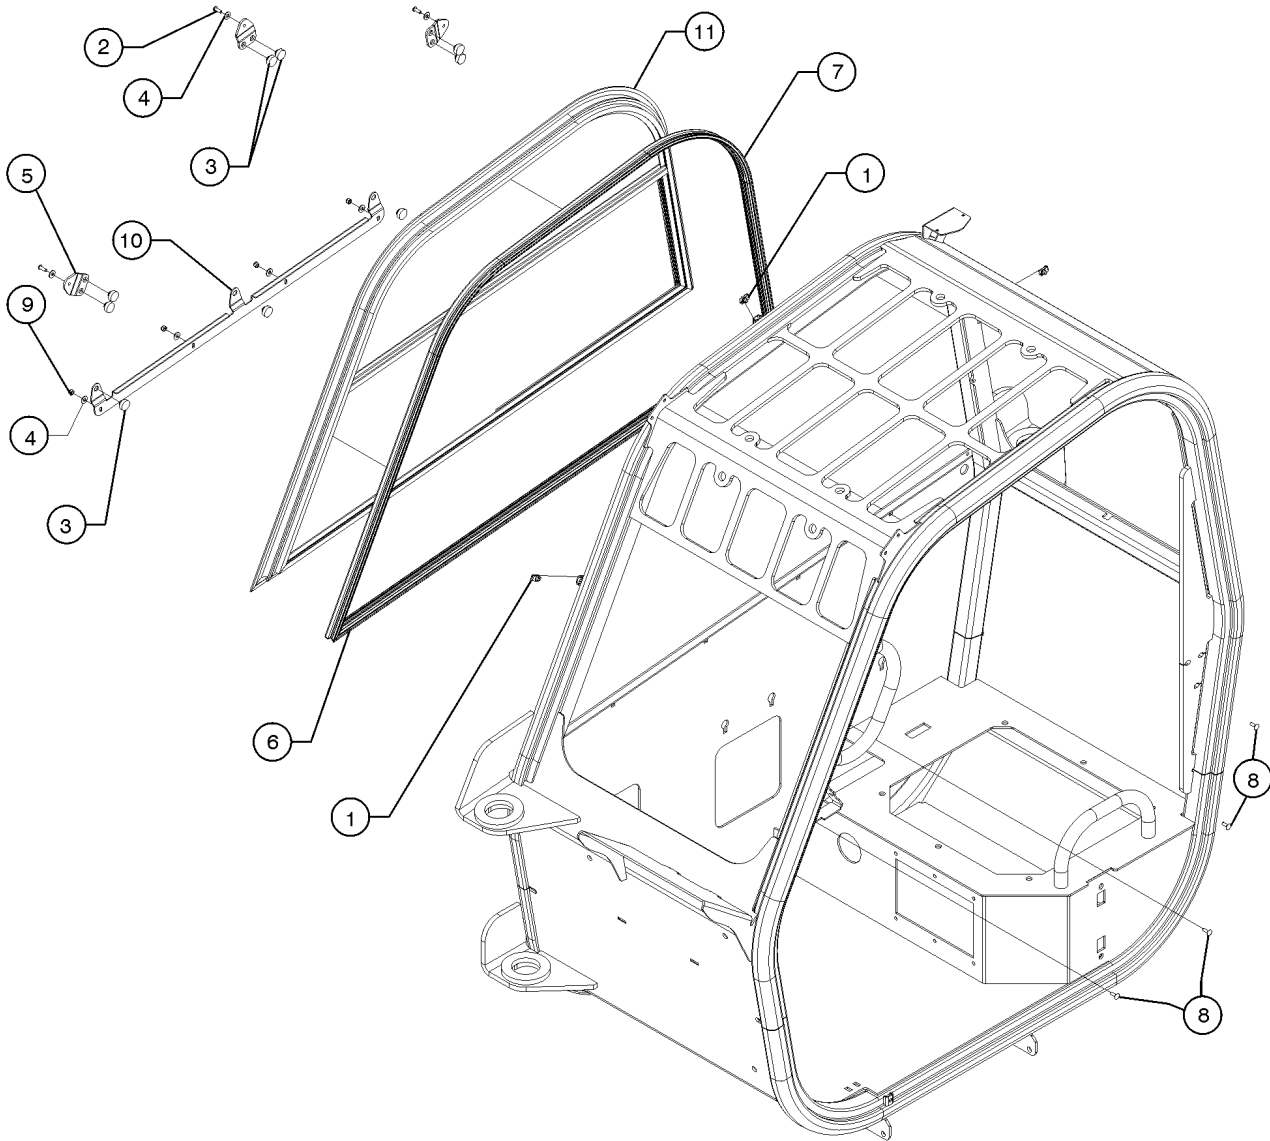

419.1 Enclosed Cab Assembly Option, View 4 (from serial number GTH1012-16292)

419.1 Enclosed Cab Assembly Option, View 4 (from serial number GTH1012-16292)

Item	Part No.	Description	Qty.
1	56912GT	SPRING CLIP,1/4-20,.025-.15X.5.....	3
2	14297GT	SCREW,BHHS,1/4-20 X .75.....	3
3	43392GT	BUMPER,BATTERY BOX & RAILS***	9
4	6638GT	WASHER, FLAT, USS, 1/4"Y.....	7
5	230026GT	FORMING, GLASS RETAINER.....	3
6	130163GT	WEATHERSTRIP,DOUBLE BULB....	57.63
7	130163GT	WEATHERSTRIP,DOUBLE BULB....	95.56
8	6878GT	BOLT,CARRIAGE,1/4-20 X .75,G2.....	4
9	6097GT	WASHER, FLAT, USS, 3/8", Y.....	4
10	230027GT	FORMING,GLASS RETAINER.....	1
11	230045GT	WINDOW, RH SLIDING GTH.....	1
--	218489GT	KNOB, LOCKING	
--	218490GT	HANDLE, D15, HIGH