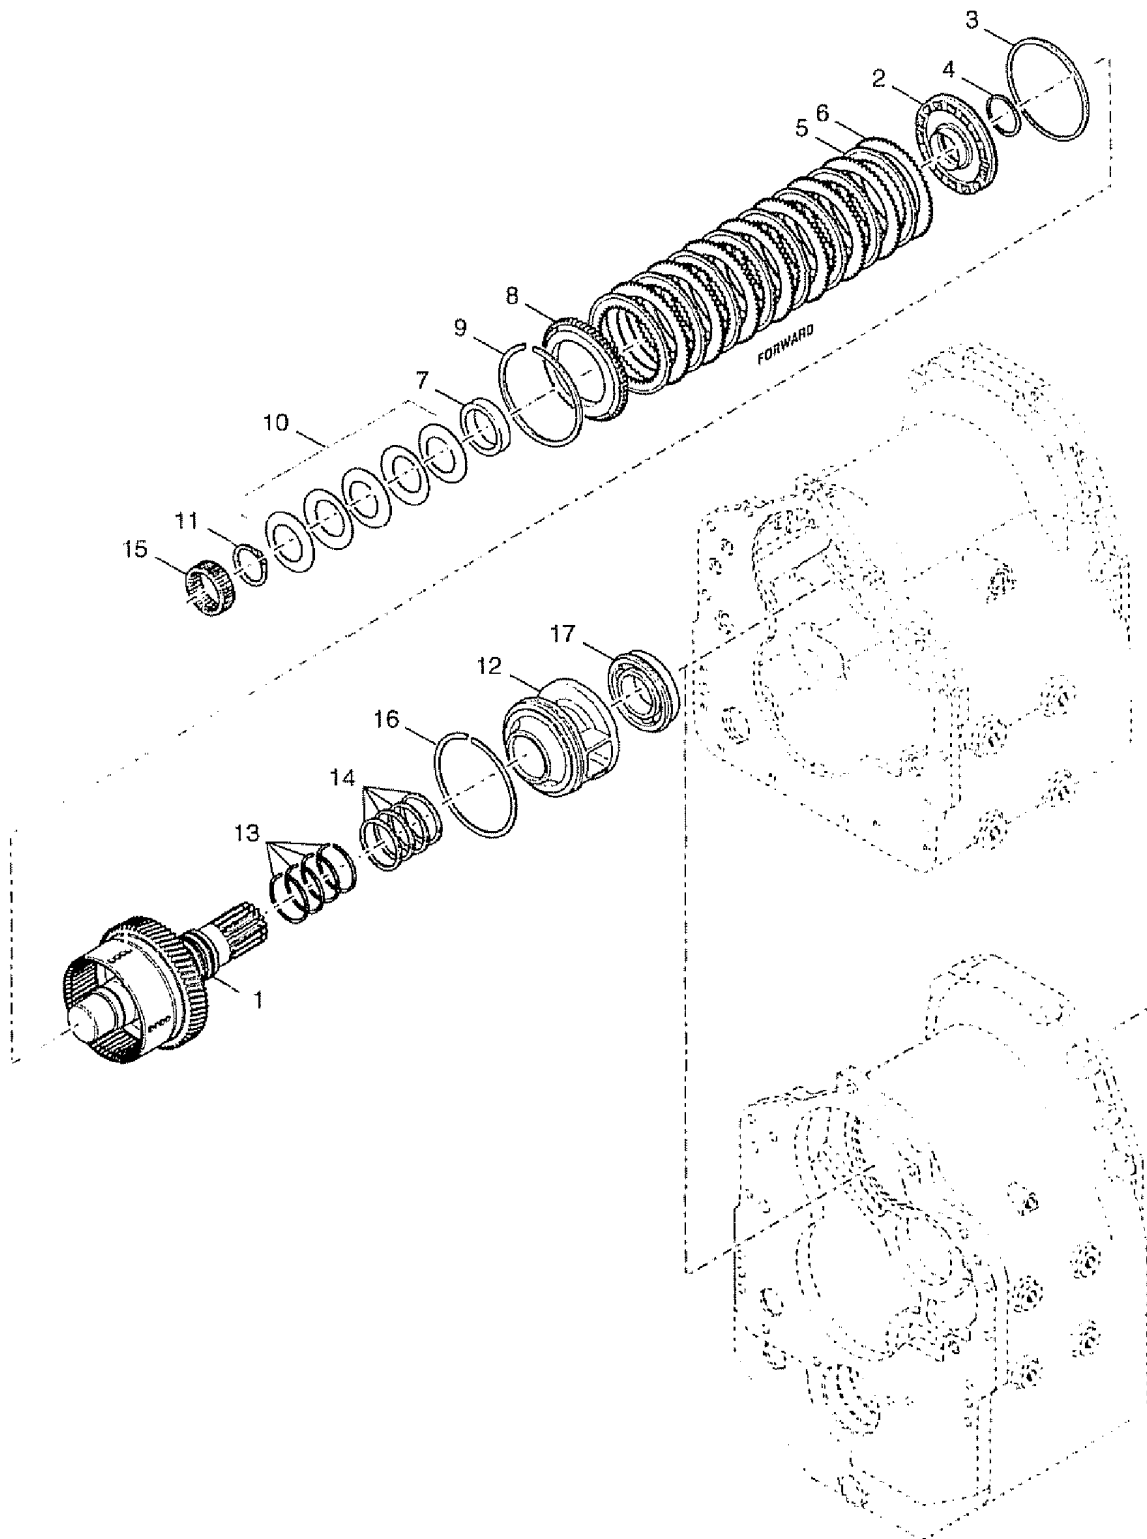

309.1 Forward Shaft Assembly

309.1 Forward Shaft Assembly

Item	Part No.	Description	Qty.
1	130437GT	ASSY,FWD SHAFT,DRUM & PLUG	
2	7-126-679GT	ASSY,CLUTCH PISTON & SEALS <i>(includes items 3 and 4)</i>	
3	7-126-145GT	SEAL,CLUTCH PISTON,OUTER	
4	7-126-144GT	SEAL,CLUTCH PISTON,INNER	
5	7-126-148GT	DISC,CLUTCH,INNER	
6	7-126-147GT	DISC,CLUTCH,OUTER	
7	7-126-183GT	SPACER,PISTON RETURN SPRING	
8	130435GT	END PLATE	
9	7-126-150GT	SNAP RING,BACKING PLATE	
10	7-126-566GT	ASSY,DISC SPRING <i>(includes 5 washers)</i>	
11	7-126-181GT	SNAP RING,SPRING RETAINING	
12	7-126-199GT	SLEEVE,PISTON RING	
13	7-126-55GT	SPRING,PISTON RING EXPANDER	
14	7-126-572GT	PISTON RING,FORWARD SHAFT	
15	7-126-195GT	BEARING,FORWARD SHAFT,FRONT	
16	7-126-198GT	RETAINING RING,INTERNAL	
17	7-126-200GT	BEARING,FORWARD SHAFT,REAR