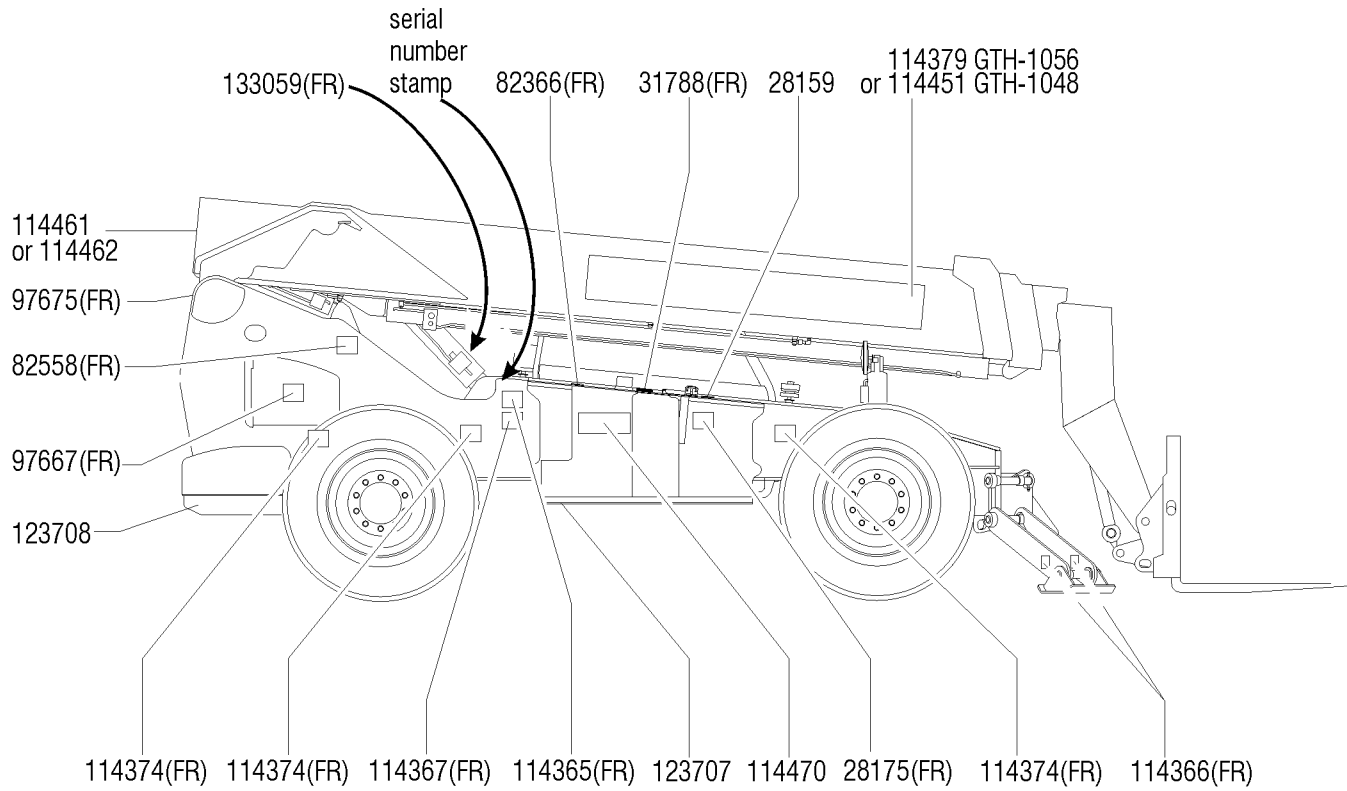

102.1 Decals with Words, Hydraulic Tank Side (to SN GTH1012-16291)

102.1 Decals with Words, Hydraulic Tank Side (to SN GTH1012-16291)

Item	Part No.	Description	Qty.
--		Ref. DECAL KIT,WORD,1056,COMPLETE (refer to 101.1)	
1	28159GT	DECAL,LABEL,DIESEL FUEL.....1	1
2	28175GT	DECAL,WARNING-COMPART ACCESS.....1	1
3	31788GT	DECAL,DANGER,BATTERY SAFETY***.....1	1
4	82366GT	DECAL, LABEL - CHEVRON RANDO.....1	1
5	82558GT	DECAL,WARN,SKIN INJECTION HAZ*.....2	2
6	97667GT	DECAL,WARN,BURN HAZARD.....3	3
7	97675GT	DECAL,WARN,EXPLSION/BURN HAZ...1	1
8	114365GT	DECAL,BODYCRUSH,ROLLING MACHIN.....2	2
9	114366GT	DECAL,FOOT CRUSH,OUTRIGGERS...4	4
10	114367GT	DECAL,FALLING OBJECT HAZARD....2	2
11	114374GT	DECAL,TIRE ROTATE,CRUSH.....6	6
12	114379GT	DECAL,COSMETIC,GENIE GTH-1056...2	2
13	114461GT	DECAL,GTH 1056 STACKED,WHITE....1	1
14	114470GT	Cosmetic - Genie Logo.....1	1
15	123708GT	DECAL,GRAY VINYL, SHAPED.....1	1
16	133059GT	DECAL,WARNING-EXPLOSION/ENGINE.1	1
17	114707GT	DECAL,GRAY VINYL,RECT SHAPE.....1	1