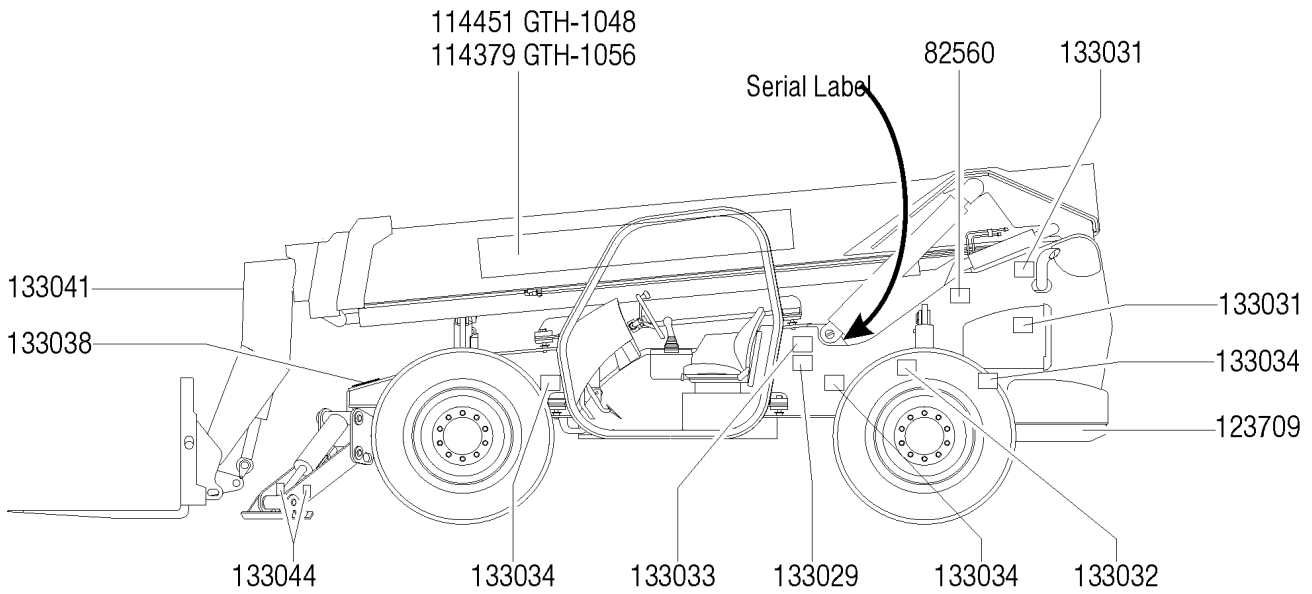

A TEREX BRAND
GTH-1056

103.2 Decals with Words, Cab and Attachments (from GTH1012-16292)

No Parts List associated with this diagram

104.1 Decals with Symbols, Cab Side

104.1 Decals with Symbols, Cab Side

Item	Part No.	Description	Qty.
--		DECAL KIT,SYM,1056,COMPLETE <i>(214328 will be available soon) (does not include load charts)</i>	
1	82560GT	DECAL,SYMBOL-SKIN INJECT HAZRD.....	2
2	114379GT	DECAL,COSMETIC,GENIE GTH-1056...	2
3	123709GT	DECAL,GRAY VINYL, SHAPED.....	1
4	133029GT	DECAL,FALLING OBJECT HAZARD....	2
5	133031GT	DECAL,BURN HAZARD,SYMB.....	3
6	133032GT	DECAL,CRUSH HAZ MOVING PT,SYMB.....	1
7	133033GT	DECAL,CRUSH,ROLLING MACHIN SYM.....	2
8	133034GT	DECAL,CRUSH,TIRE ROTATE,SYMB....	4
9	133038GT	DECAL,CRUSH HAZ,MOVING PTS,SYM.....	1
10	133041GT	DECAL,FALL HAZ,NO RIDERS SYMB...2	
11	133044GT	DECAL,FOOT CRUSH,OUTRIGGER SYM.....	4
12	231155GT	DECAL, A-G, GTH1056, WHITE.....	1