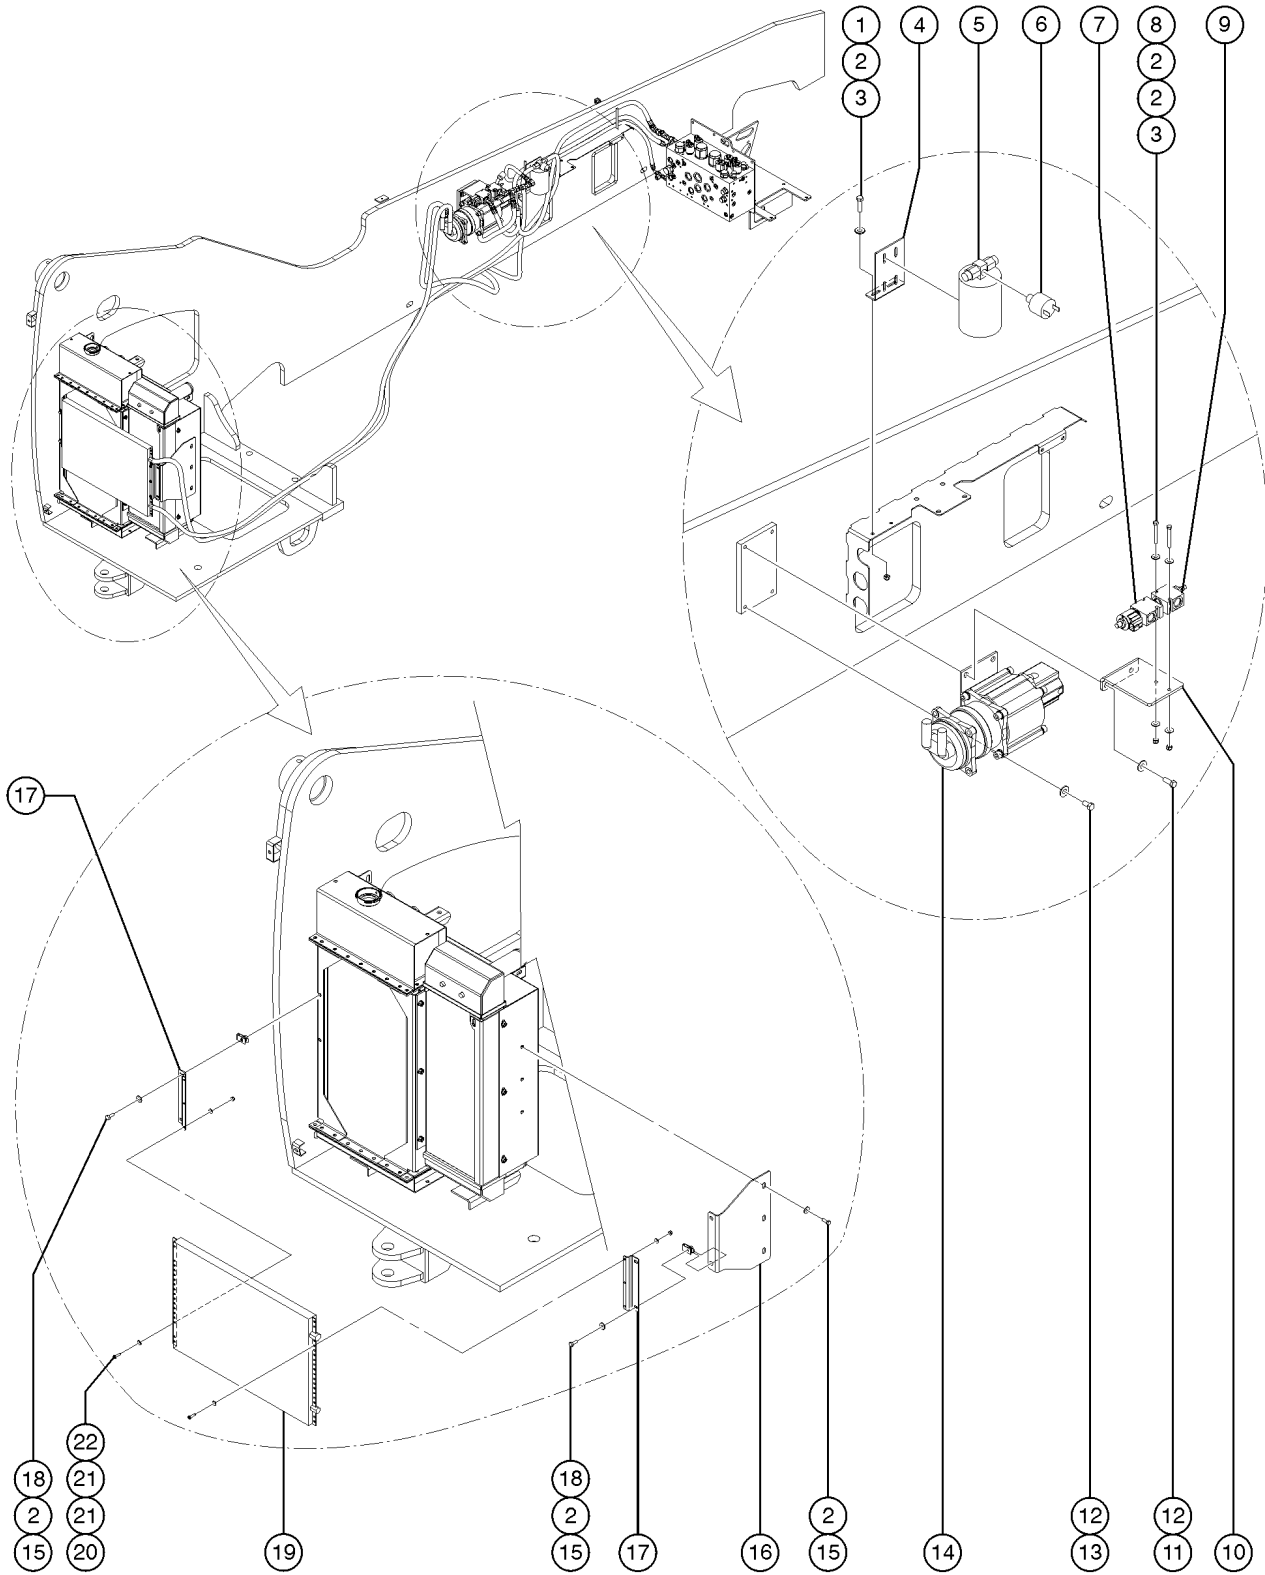

905.1 Air Conditioning Assembly, John Deere

905.1 Air Conditioning Assembly, John Deere

Item	Part No.	Description	Qty.
--	T107213GT	HARNESS, CHASSIS, AC	
--	T107218GT	LOOM,SPLIT,1" DIA X 10' LONG	
1	6888GT	SCREW, HHC, 1/4-20 X 1	
2	6638GT	WASHER, FLAT, USS, 1/4"Y	
3	6091GT	NUT, NYLOCK, 1/4-20	
4	T107223GT	FORMING,REC-DRIER BRKT.....1	
5	T107209GT	RECEIVER-DRIER, AC.....1	
--	T107210GT	CLAMP, WORM DRIVE, 3IN.....2	
6	T107212GT	BINARY SWITCH, AC.....1	
7	T107384GT	VALVE ASSY,HYD AC CONTROL.....1	
--	104759GT	COIL,12VDC #8 DTSCH IP69 ECOIL	
--	115210GT	SOLENOID VALVE	
--	44174GT	NUT-COIL SHORT	
--	T107387GT	MANIFOLD, HYD	
8	4266GT	SCREW,HHC,1/4-20 X 2	
9	T107385GT	VALVE ASSY,AC FLOW CONTROL.....1	
--	T107386GT	MANIFOLD,HYD, FLOW CONTROL	
--	T107896GT	VALVE,FLOW CONTROL,ADJ PC	
10	T107220GT	FORMING,AC COMP VALVE MTG.....1	
11	6175GT	SCREW, HHC, 3/8-16 X	
12	6097GT	WASHER, FLAT, USS, 3/8", Y	
13	8255GT	SCREW, HHC, 3/8-16 X .75	
14	T107208GT	AC COMPRESSOR,HYD.....1	
--	T107837GT	COMPRESSOR, AC, GTH10XX	
--	T107838GT	MOTOR,HYD,AC COMPRESSOR	
--	T107839GT	COUPLER, SHAFT, HYD AC COMP	
--	T107840GT	HOUSING, COUPLER/COMPRESSOR	
--	T107841GT	OIL. REFRIGERATION,10OZ BOTTLE	
15	6090GT	SCREW, HHC, 1/4-20 X .75	
16	T108404GT	FORMING,JD RAD SUPPL COND BRKT.....1	
17	T107388GT	FORMING, AC COND MTG BRKT,JD.....2	
18	56912GT	SPRING CLIP,1/4-20,.025-.15X.5.....4	
19	T107211GT	AC CONDENSER, RAD MNTE.....1	
20	49816GT	SCREW,PHILLIPS,PHM,10-32 X .75	
21	6146GT	WASHER,FLAT,MS,#10,Y	
22	6178GT	NUT,NYLOCK,10-32