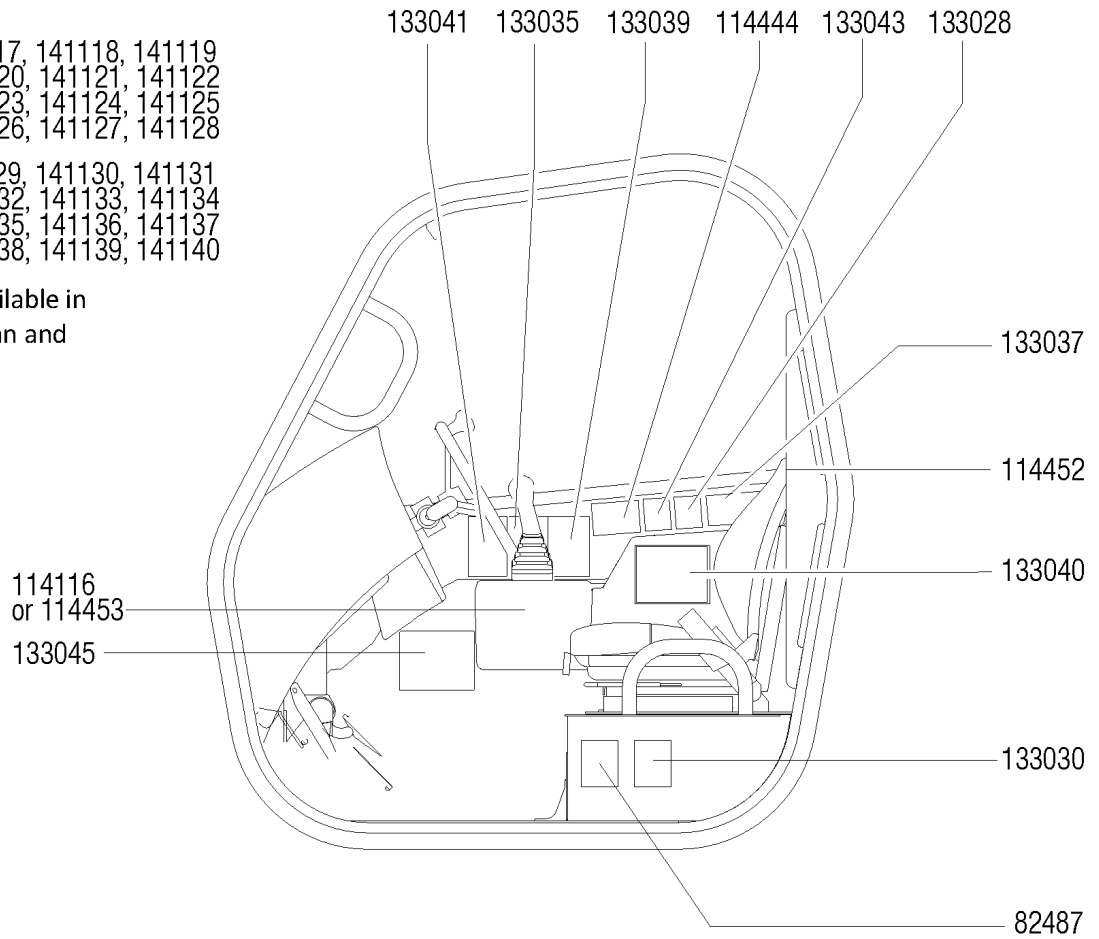

106.1 Decals with Symbols, Cab and Attachments

***GTH-1056:** 141117, 141118, 141119
141120, 141121, 141122
141123, 141124, 141125
141126, 141127, 141128

***GTH-1048:** 141129, 141130, 141131
141132, 141133, 141134
141135, 141136, 141137
141138, 141139, 141140

Load charts are available in
Portuguese, Brazilian and
Spanish