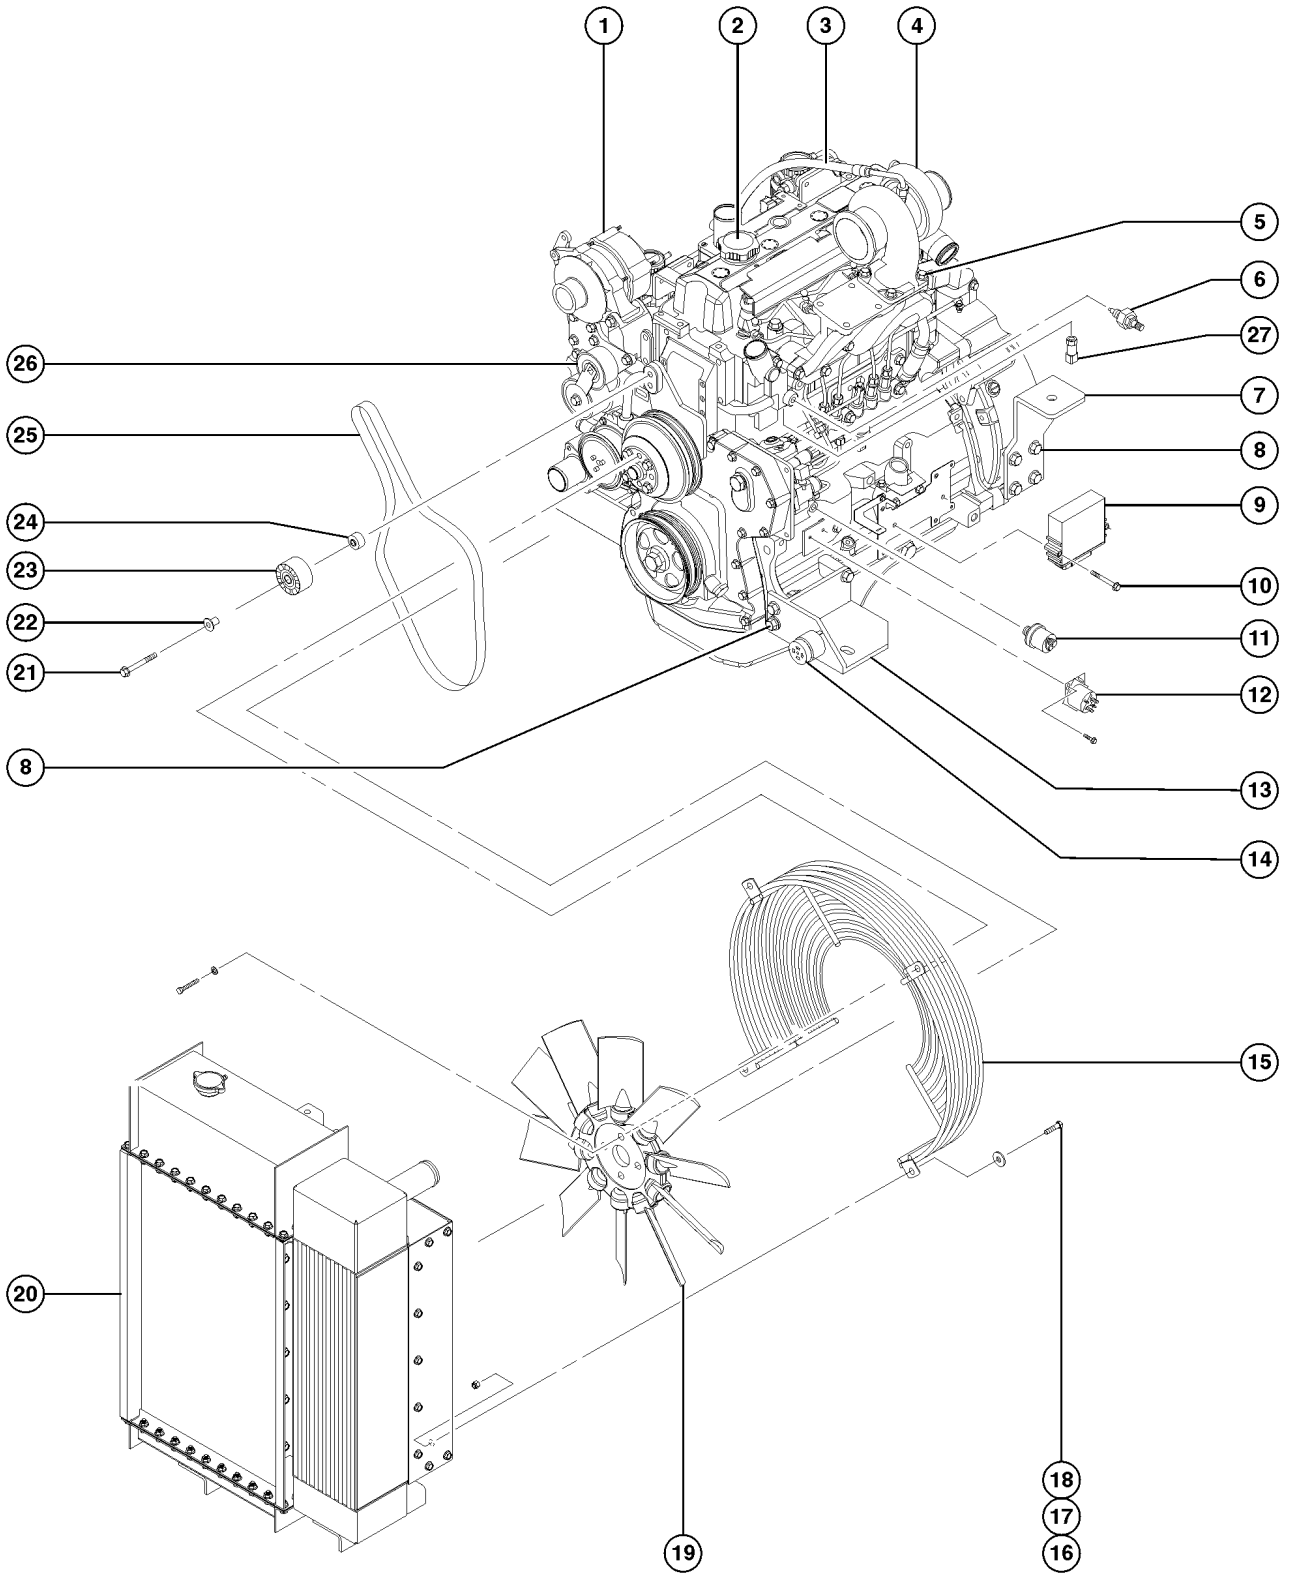

501.1 John Deere-4045, T3 Engine, View 1

501.1 John Deere-4045, T3 Engine, View 1

Item	Part No.	Description	Qty.
--	7-236-09GT	OIL COOLER	
1	115304GT	ALTERNATOR,JD-4045.....1	1
2	115305GT	CAP,OIL FILLER,JD-4045.....1	1
3	115309GT	OIL LINE,TURBO CHARGER,JD-4045...1	1
4	115306GT	TURBO CHARGER,JD-4045.....1	1
--	115307GT	GASKET,TURBO CHARGER,JD-4045	
--	115308GT	GASKET,TURBO CHARGER,SM,JD4045	
5	115310GT	SCREW,JD-4045	
6	227767GT	COOLANT TEMP SENDING UNIT.....1	1
7	115312GT	ENG MOUNT,REAR LT SIDE,JD-4045...1	1
8	49381GT	SCREW,HHC,M12 X 30.....7	7
9	130735GT	CONTROLLER,ENG,GTH10XX,125HP..1	1
--	123599GT	HARNESS,ENGINE BH TO CAB	
--	138000GT	HARNESS,ECU TO ENGINE,JD <i>harness also connects to harness 123599</i>	
--	217519GT	RESISTOR,DEUTSCH,120 OHM	
10	115314GT	SCREW,JD-4045	
11	123515GT	SWITCH,PRESS,NC,150PSI,1/8NPT.....1	1
12	7-319-21GT	STARTER RELAY.....1	1
13	822643GT	ASSY,ENG MNT,LH FR,JD4045 T3.....1	1
14	217469GT	ALARM, BACKUP WARNING.....1	1
15	7-183-53GT	GUARD / FAN.....1	1
16	13000GT	SCREW,HHC,5/16-18 X 1.25	
17	5397GT	WASHER,FLAT,USS,5/16",Y	
18	6782GT	NUT,NYLOCK,5/16-18	
19	115318GT	FAN,JD-4045.....1	1
20	229054GT	RADIATOR,DEERE,W/AC MTG.....1	1
--	115300GT	HOSE, RADIATOR	
--	130173GT	RADIATOR CAP	
--	226579GT	FORMING,RH AC COND MTG,JD.....1 <i>units prior to 15241 use this bracket w/AC</i>	1
--	7-158-87GT	RADIATOR HOSE / LOWER	
--	7-183-201GT	THERMOSTAT, JD4045T	
--	7-183-202GT	THERMOSTAT GASKET, JD4045T	
21	115319GT	BOLT,JD-4045	
22	115320GT	SLEEVE,FAN BELT,JD-4045.....1	1
23	115321GT	PULLEY,FAN BELT,JD-4045.....1	1
24	115322GT	SPACER,FAN BELT,JD-4045.....1	1
25	141420GT	FAN BELT,JD-4045.....1	1
26	115324GT	BELT TENSIONER,JD-4045.....1	1
27	115311GT	WATER TEMP SENDER,JD-4045.....1	1