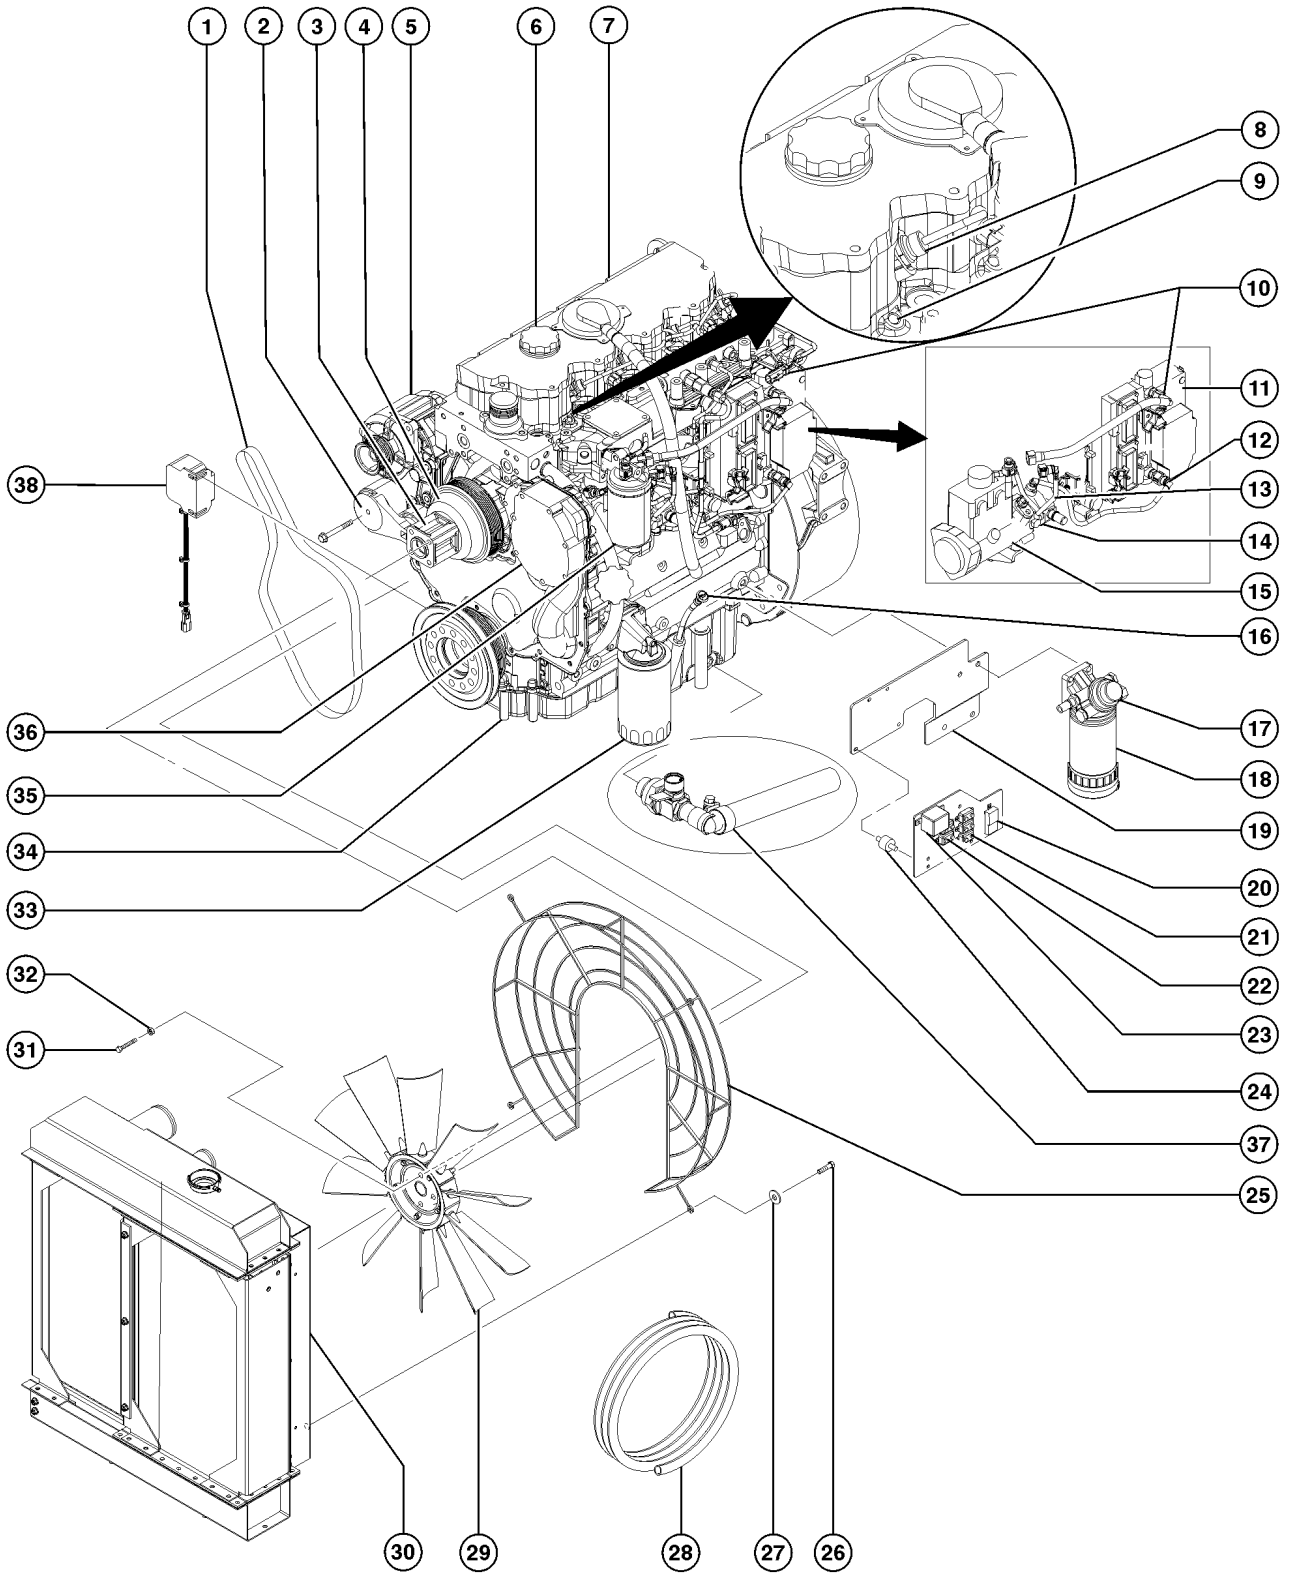

503.1 John Deere-4045, T3 Engine, Air Cleaner Assembly

Item	Part No.	Description	Qty.	Item	Part No.	Description	Qty.
--				36	141303GT	FORMING,EXHAUST BRACKET.....1	
--	7-158-87GT	RADIATOR HOSE / LOWER		37	141326GT	CLAMP,MUFFLER,3".....1	
1	115339GT	MUFFLER,JD-4045.....1		38	218492GT	ISOLATOR, UPPER RAD, JD4045 T3.....1	
2	115340GT	MUFFLER MNTG BAND,JD-4045.....2					
3	117877GT	PIPE, TAILPIPE.....1					
4	123017GT	PIPE, EXHAUST, GTH10XX.....1					
5	115291GT	MUFFLER CLAMP, JD-4045.....2					
6	6175GT	SCREW, HHC, 3/8-16 X					
7	48425GT	NUT, LOCKING-LRG. FLANGE, 3/8-16					
8	13004GT	SCREW, HHC, 5/8-11 X 3 GRD.8.....2					
9	6035GT	WASHER, FLAT, USS, 5/8", Y					
10	115333GT	WASHER, ENG. REAR, JD-4045					
11	6024GT	NUT, NYLOCK, 5/8-11					
12	115331GT	ISOLATOR MOUNT, JD-4045.....2					
13	115293GT	BRACKET, MUFFLER.....1					
14	123161GT	HOSE CLAMP.....2					
15	108612GT	CONNECTOR, RUBBER, AIR INTAKE.....1					
16	130059GT	PIPE, AIR INTAKE, JD					
17	7-109-05GT	ELBOW, 90 DEG					
18	123806GT	AIR CLEANER, M&H400, MIRROR IN					
--	7-109-04GT	FILTER ELEMENT / PRIMARY for 123806					
--	7-109-14GT	SAFETY ELEMENT for 123806					
19	7-109-03GT	MOUNTING BAND, SMALL BASE.....1					
20	13000GT	SCREW, HHC, 5/16-18 X 1.25					
21	5397GT	WASHER, FLAT, USS, 5/16", Y					
22	6782GT	NUT, NYLOCK, 5/16-18					
23	7-109-02GT	RAIN CAP W/CLAMP.....1					
24	115294GT	Exhaust Pipe, Muffler.....1					
--	7-183-98GT	CLAMP, TURBO-EXHAUST PIPE (clamp used to couple turbo to exhaust pipe)					
25	115295GT	Clamp, 2 inches					
26	115296GT	ELBOW, SILICONE.....1					
27	115297GT	Pipe, Lower.....1					
28	115299GT	Clamp, 2 inches.....1					
29	115298GT	Pipe, Upper.....1					
30	115300GT	HOSE, RADIATOR.....1					
31	130726GT	BRACKET, UPPER SUPPORT.....1					
32	115313GT	WATER TUBE, W/FLANGE, JD-4045.....1					
33	7-158-87GT	RADIATOR HOSE / LOWER.....1					
34	115292GT	CLAMP, HOSE, JD-4045.....1					
35	141325GT	BOLT, 12X20MMX1.75X10.9 GR FLNG...1					

504.1 Perkins 1104D-E44TA, Tier 3 Engine, View 1