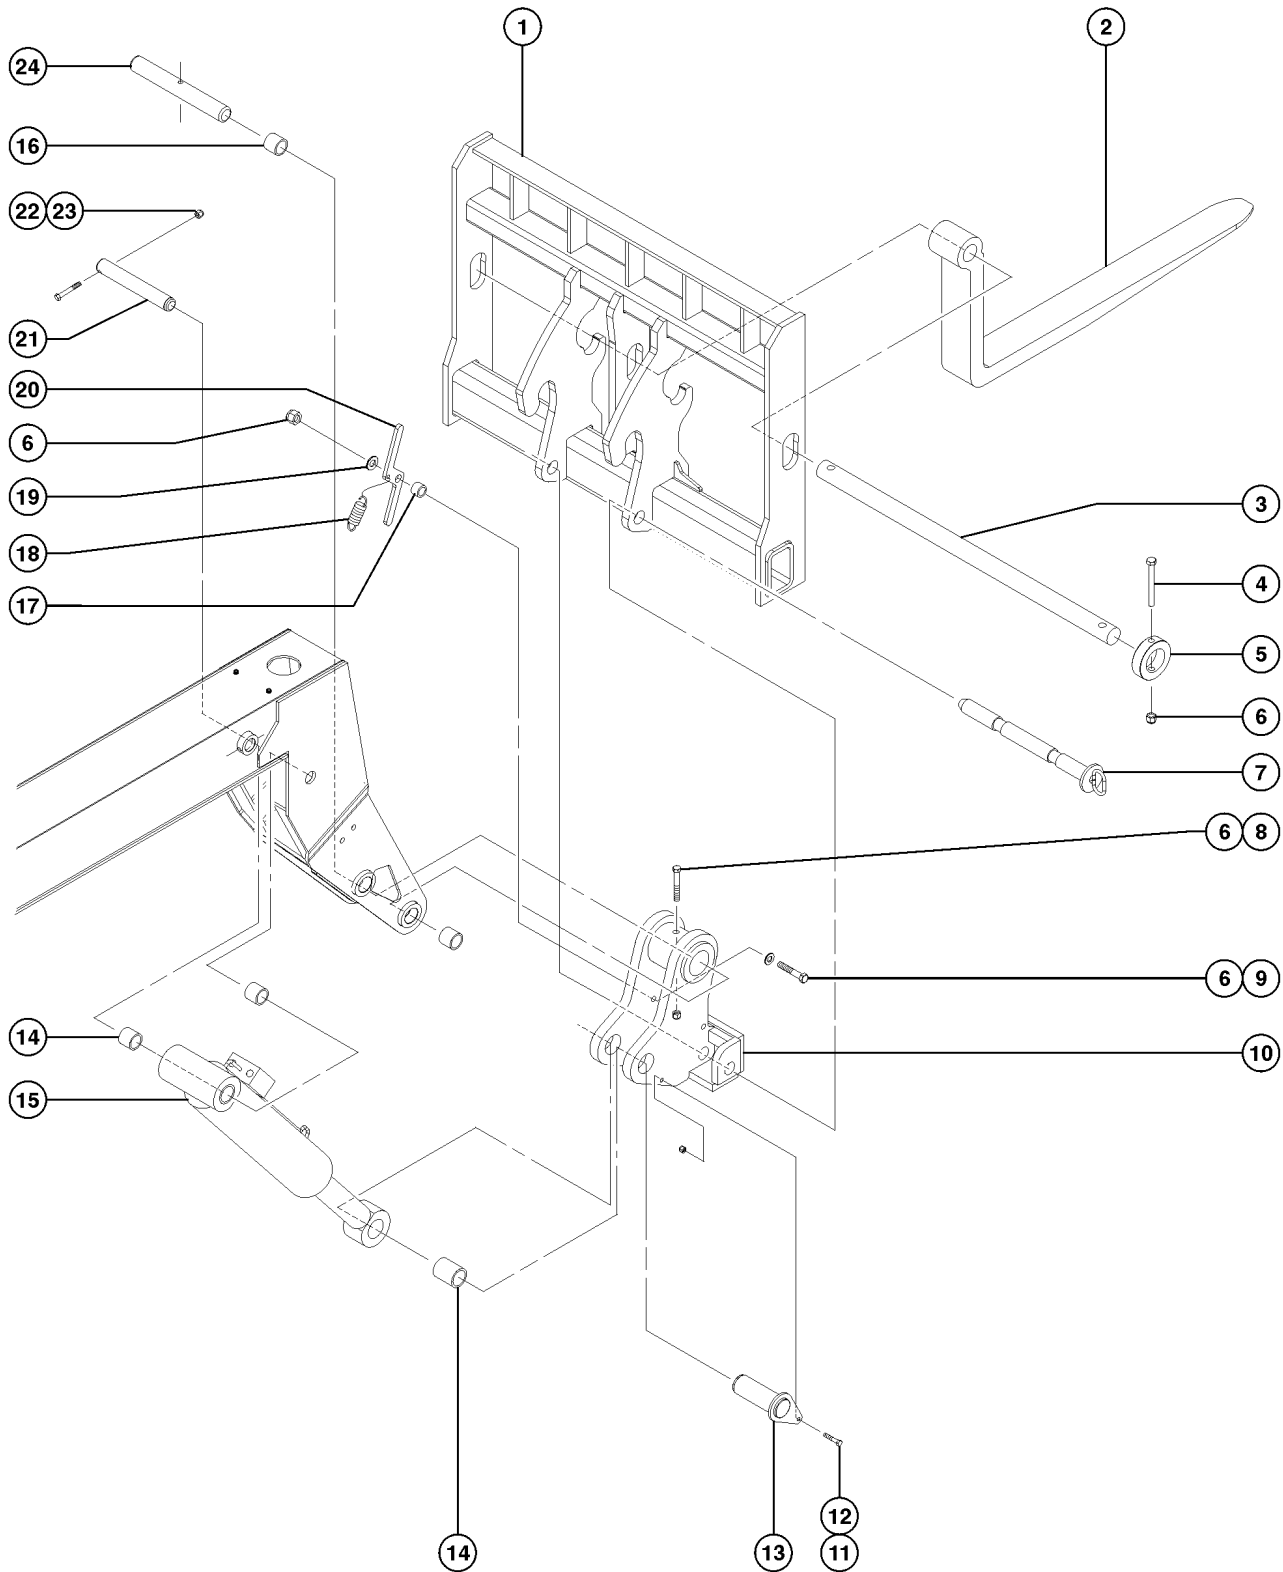

602.1 Fork Frame, Quick Attachment

602.1 Fork Frame, Quick Attachment

Item	Part No.	Description	Qty.
1	130981GT	WELDMEMT,48"CARRIAGE,QA.....1	1
1A	130980GT	WELDMEMT,60"CARRIAGE,QA	
1B	130979GT	WELDMEMT,72"CARRIAGE,QA	
2	1254548GT	WELDMENT,FORK TINE,48".....2	2
2A	1254549GT	WELDMENT,FORK TINE,60"	
2B	1254550GT	WELDMENT,FORK TINE,72"	
2C	1254551GT	WELDMENT,FORK TINE,48" CUBING,	
2D	1254552GT	WELDMENT,FORK TINE,60" TAPERED	
2E	1254553GT	WELDMENT,FORK TINE,LUMBER	
3	141002GT	PIN,FORK,48" FORK FRAME.....1	1
3A	141003GT	PIN,FORK,60" FORK FRAME	
3B	141004GT	PIN,FORK,72" FORK FRAME	
4	13854GT	SCREW,HHC,1/2-13 X 4.5,GRD.8.....2	2
5	1-1113GT	COLLAR,FORK TINE PIN.....2	2
6	117493GT	NUT,NYLOCK,1/2-13,GR8.....5	5
7	3-1335GT	LOCK PIN.....1	1
8	96430GT	SCREW,HHC,1/2-13 X 5.....1	1
9	39479GT	SCREW,HHC,1/2-13 X 2.75.....1	1
10	130855GT	WELDMENT,QA MOUNT.....1	1
11	5224GT	SCREW,HHC,3/8-16 X 2.....1	1
12	4828GT	NUT, NYLOCK, 3/8-16.....1	1
13	141949GT	WELDMENT,TILT PIN,KIT	
14	123188GT	BEARING,2.00IDX2.50ODX1.50L.....4	4
15	1253245GT	CYLINDER,TILT,1056/844.....1 (Replaces cylinder 108811 at SN GTH1015E-10978)	1
--	1258122GT	SEAL KIT,TILT CYLINDER 1253245 (Seal kit for cylinder 1253245)	
--	130416GT	SEAL KIT, CYLINDER T109799 (Seal kit for cylinder 108811- used in machines before SN GTH1015E-10978)	
16	108864GT	BEARING,2.50IDX3.00 ODX1.50LG.....4	4
17	123501GT	TUBE,QA LOCK LEVER SPACER.....1	1
18	123500GT	SPRING.....1	1
19	13066GT	WASHER,FLAT,.5 HARDENED.....2	2
20	123378GT	PLATE,QA LOCK SPRING LEVER.....1	1
21	108857GT	PIN,2.00DIAX13.88LG,1HOLE.....1	1
22	6198GT	NUT, NYLOCK, 1/2-13	
23	6732GT	SCREW,HHC,1/2-13 X 3.25.....1	1
24	130944GT	PIN,2.50DIAX15.38LG,1HOLE.....1	1