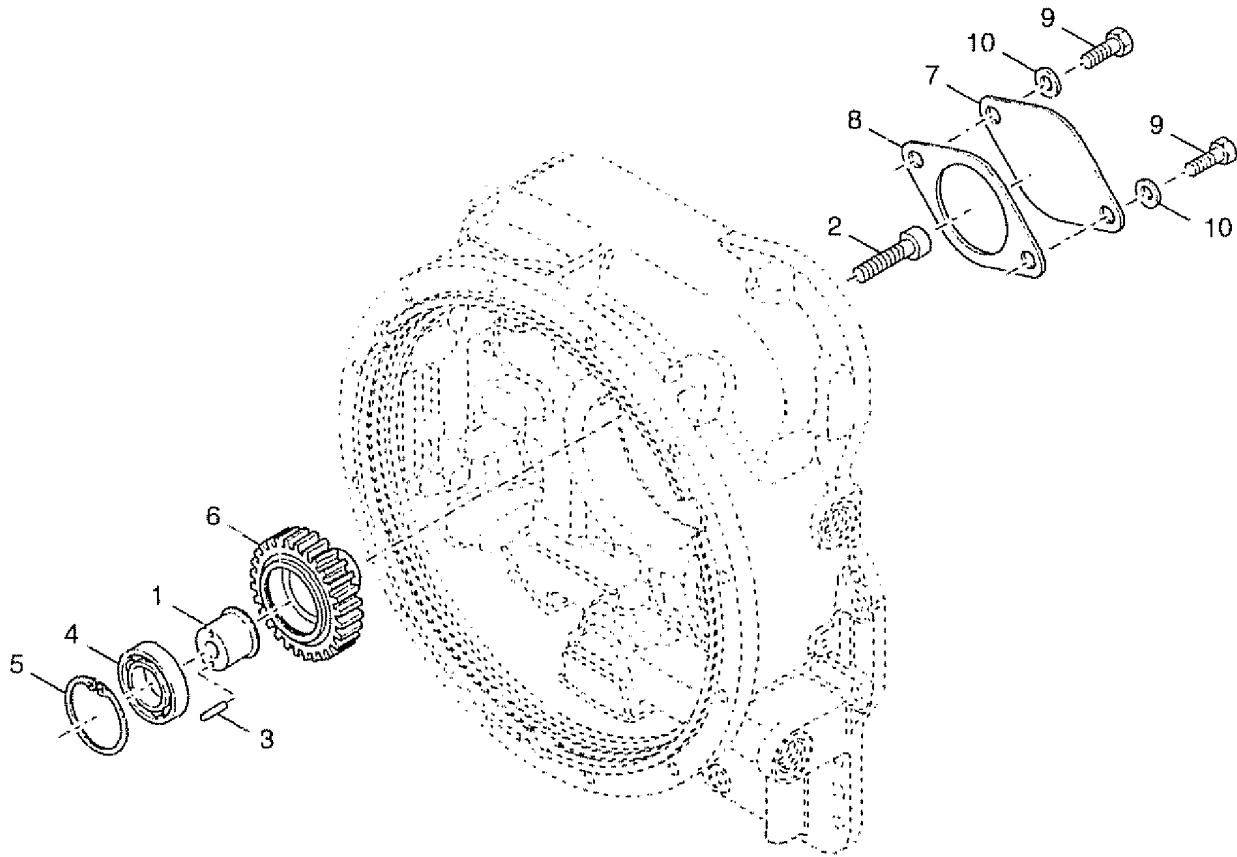

307.1 Auxilliary Pump Drive Assembly

307.1 Auxilliary Pump Drive Assembly

Item	Part No.	Description	Qty.
1	7-126-642GT	SUPPORT,PUMP DRIVE BEARING.....1	1
2	7-126-643GT	SCREW,BEARING SUPPORT.....1	1
3	7-126-644GT	PIN,BEARING SUPPORT.....1	1
4	7-126-440GT	BEARING,BALL.....1	1
5	7-126-280GT	RING,RETAINING,DRIVE GEAR BRG....1	1
6	130430GT	GEAR,AUX.PUMP DRIVE.....1	1
7	130431GT	COVER,PUMP MOUNTING,PERMANENT.....1	1
8	130432GT	GASKET.....1	1
9	7-126-519GT	SCREW,PUMP MTG.PERMANENT COVER.....2	2
10	7-126-215GT	LOCKWASHER,PUMP COVER SCREW.....2	2