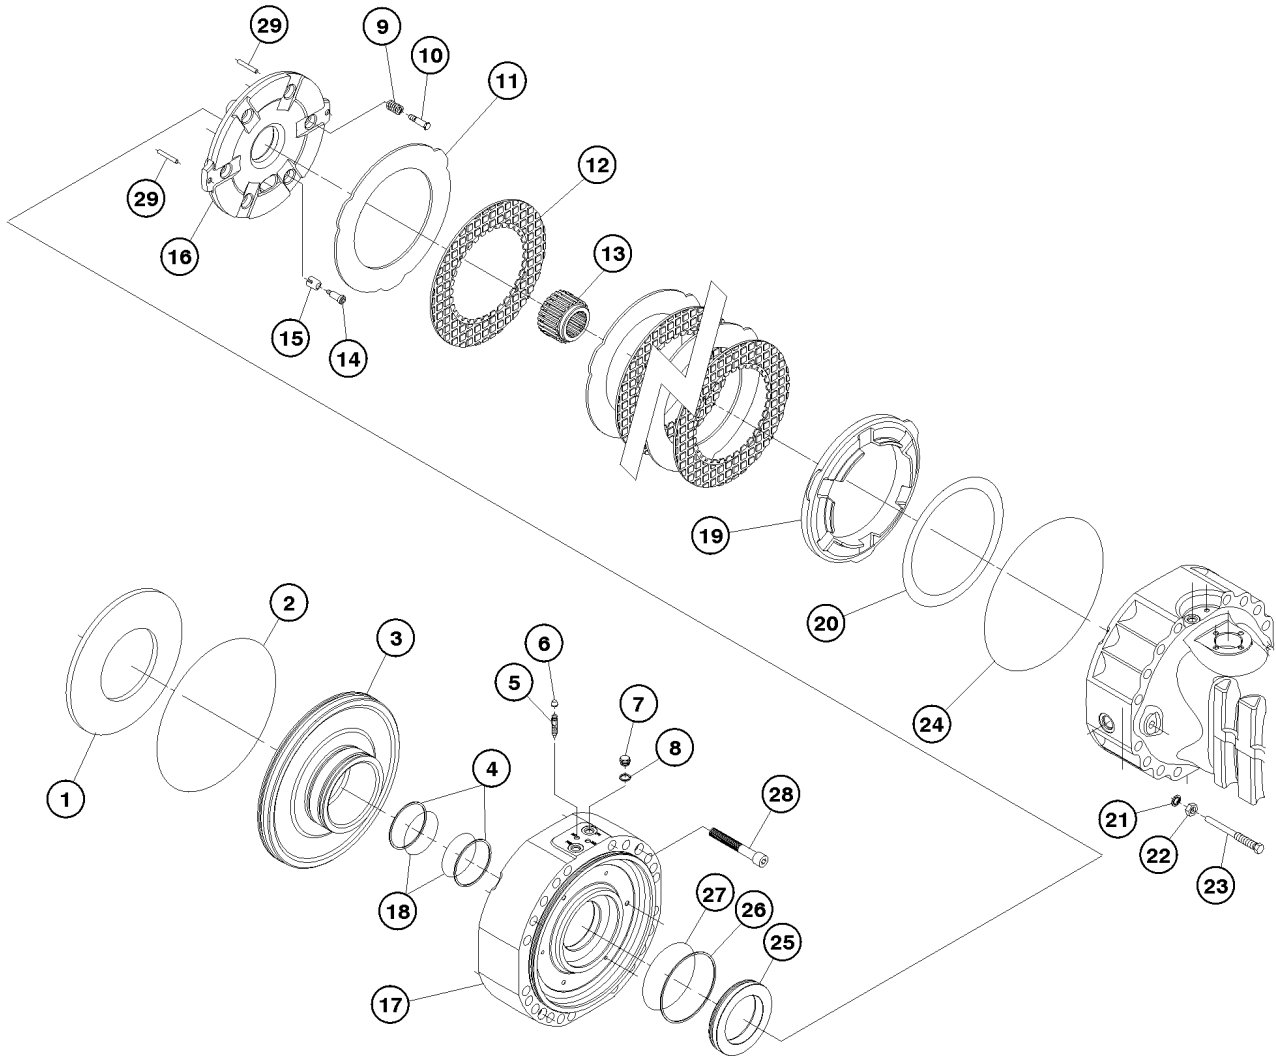

206.2 Front Axle, Brakes (from SN 1012-16525)

206.2 Front Axle, Brakes (from SN 1012-16525)

Item	Part No.	Description	Qty.
1	1252613GT	SPRING.....	2
2	1252537GT	O-RING.....	2
3	824246GT	PISTON.....	2
4	1252575GT	BACK-UP RING.....	4
5	824478GT	BLEEDER BOLT.....	4
6	1252674GT	PLUG.....	4
7	1252586GT	PLUG.....	4
8	1252986GT	PLATE,GROUND CONTROL BOX.....	4
9	138047GT	SPRING.....	6
10	824249GT	ADJUSTING BOLT.....	6
11	1252626GT	INTERMEDIATE BRAKE DISC.....	4
12	1252617GT	BRAKE DISC.....	4
13	1252614GT	REDUCTION BUSHING.....	2
14	825921GT	ADJUSTING BOLT.....	6
15	7-229-607GT	SPRING.....	6
16	825922GT	INTERMEDIATE BRAKE DISC.....	2
17	1252587GT	COVER..... <i>from SN 13-16791</i>	2
17	824244GT	COVER <i>to SN 13-16790</i>	
18	1252576GT	SEAL.....	4
19	1252615GT	SPACER.....	2
20	825925GT	SHIM KIT.....	1
21	7-229-855GT	LOCKWASHER.....	4
22	7-229-856GT	NUT.....	4
23	825926GT	BOLT.....	4
24	1252536GT	O-RING.....	2
25	1252612GT	PISTON.....	2
26	1252666GT	BACK-UP RING.....	2
27	1252584GT	O-RING.....	2
28	825929GT	CYLINDER BOLT.....	4
29	824241GT	DOWEL.....	4
30	1252586GT	PLUG.....	4