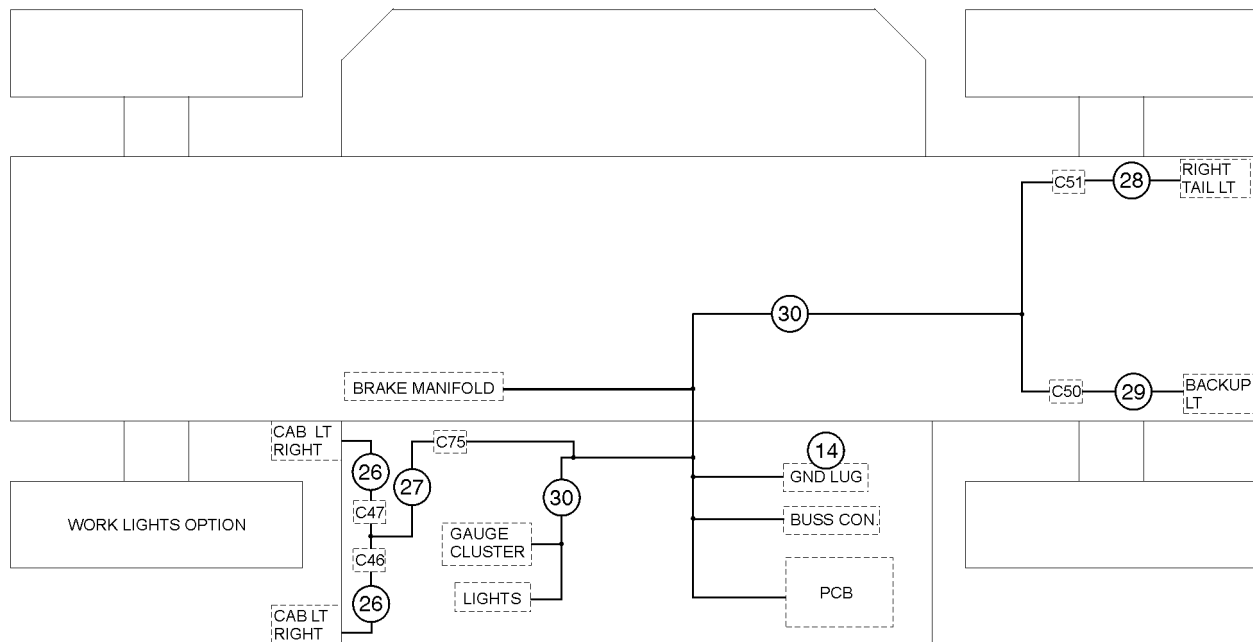

1004.1 Work and Road Light Harnesses

1004.1 Work and Road Light Harnesses

Item	Part No.	Description	Qty.
14	161444GT	ASSEMBLY, GROUND BUSS.....	1
26	233989GT	HARNESS, CAB LIGHT.....	2
27	214334GT	HARNESS, CAB LIGHT POWER.....	1
28	229677GT	HARNESS, TAILLIGHT LED	
29	229678GT	HARNESS, BACKUP LIGHT LED.....	1
30	229680GT	HARNESS, WORK LIGHTS.....	1
31	123929GT	ROAD LIGHT, BLINKER.....	2
32	215329GT	HARNESS, ROAD LIGHTS.....	1
33	123925GT	HARNESS, ROAD LIGHT,LED.....	1