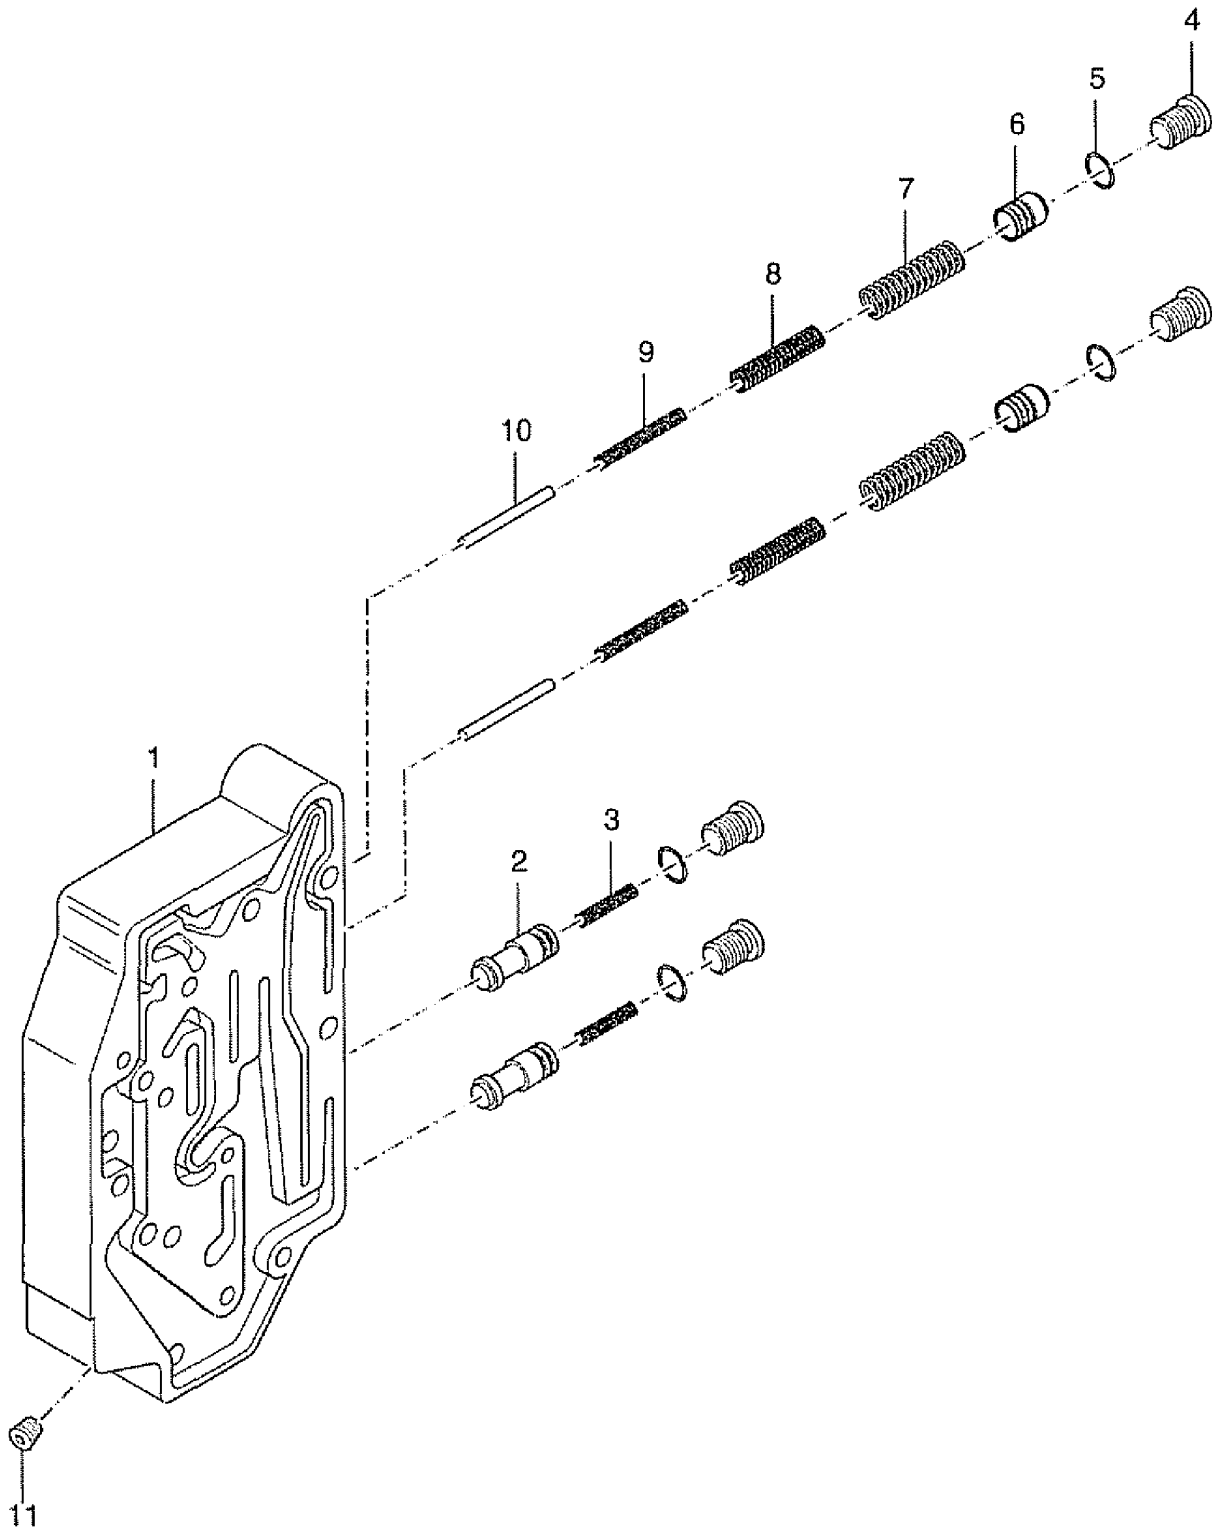

318.1 Modulator Valve Assembly

318.1 Modulator Valve Assembly

Item	Part No.	Description	Qty.
1	7-126-784GT	VALVE ASSY.....	1
2		Spool (part of the assembly body)	
3	7-126-69GT	SPRING,REGULATOR.....	2
4	7-126-68GT	PLUG,STOP.....	4
5	7-126-603GT	O-RING,PLUG.....	6
6	7-126-328GT	CAPSCREW.....	4
7	130068GT	SPRING,ACCUM,OUTER,T20000 TRAN.....	2
8	7-126-65GT	SPRING,ACCUMULATOR,MIDDLE.....	2
9	7-126-64GT	SPRING,ACCUMULATOR,INNER.....	2
10	7-126-63GT	PIN,ACCUMULATOR STOP.....	2
11	7-126-92GT	PLUG.....	1