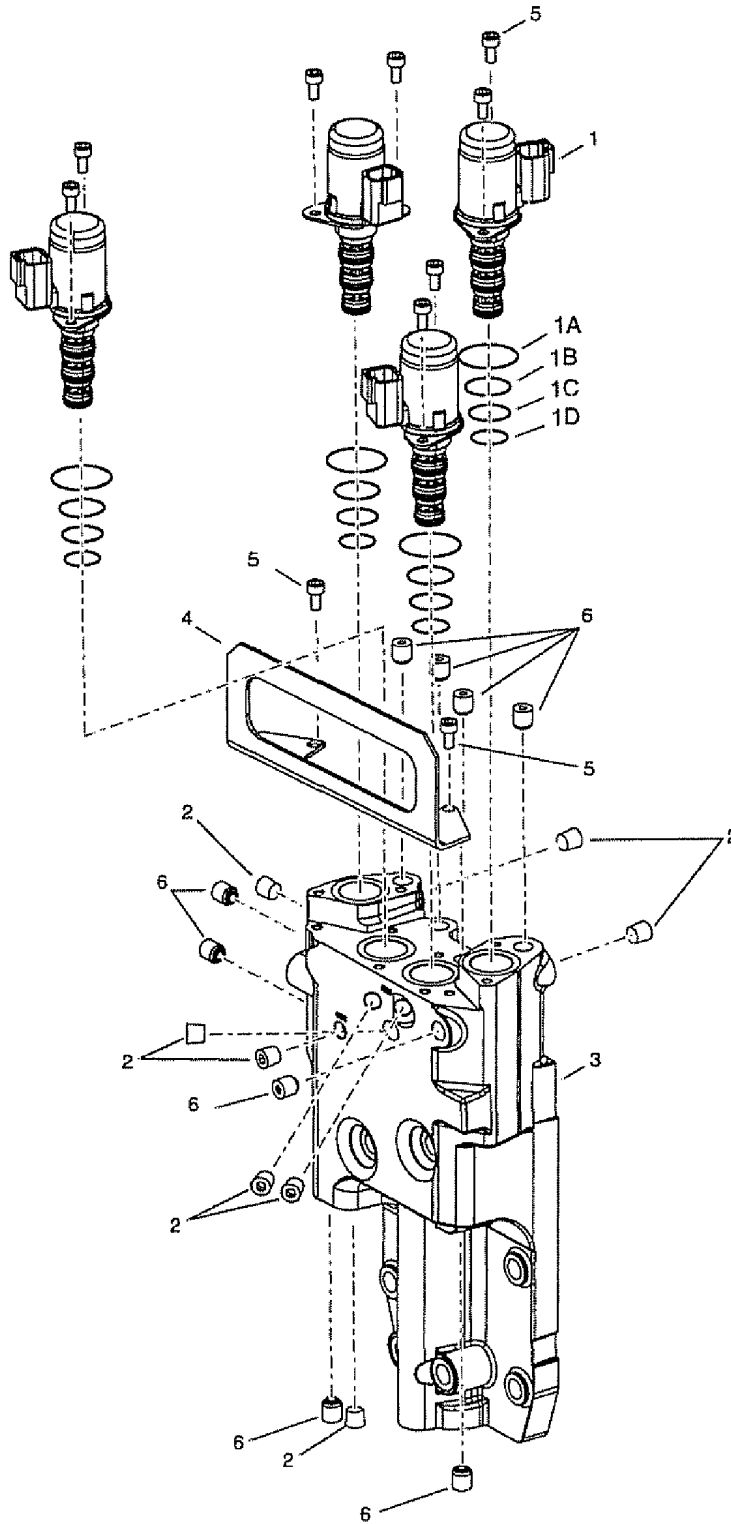

317.1 Electronic Control Valve Assembly

317.1 Electronic Control Valve Assembly

Item	Part No.	Description	Qty.
1	117230GT	SOLENOID W/DEUTSCH CONNECTOR.....4 <i>(includes items 1A, 1B, 1C and 1D)</i>	
1A	7-126-773GT	O-RING,21.5 X 1.5 MM,VITON.....4	
1B	7-126-774GT	O-RING,15.1 X 1.60 MM,VITON.....4	
1C	7-126-775GT	O-RING,14.1 X 1.60 MM,VITON.....4	
1D	7-126-776GT	O-RING,12.1 X 1.60 MM,VITON.....4	
2	7-126-08GT	PLUG,PIPE.....8	
3	7-126-784GT	VALVE ASSY.....1	
4	130066GT	SOLENOID COVER,T20000 TRANS.....1	
5	130067GT	CAPSCREW,M5X10,T20000 TRANS....10	
6		EXPANSION PLUG