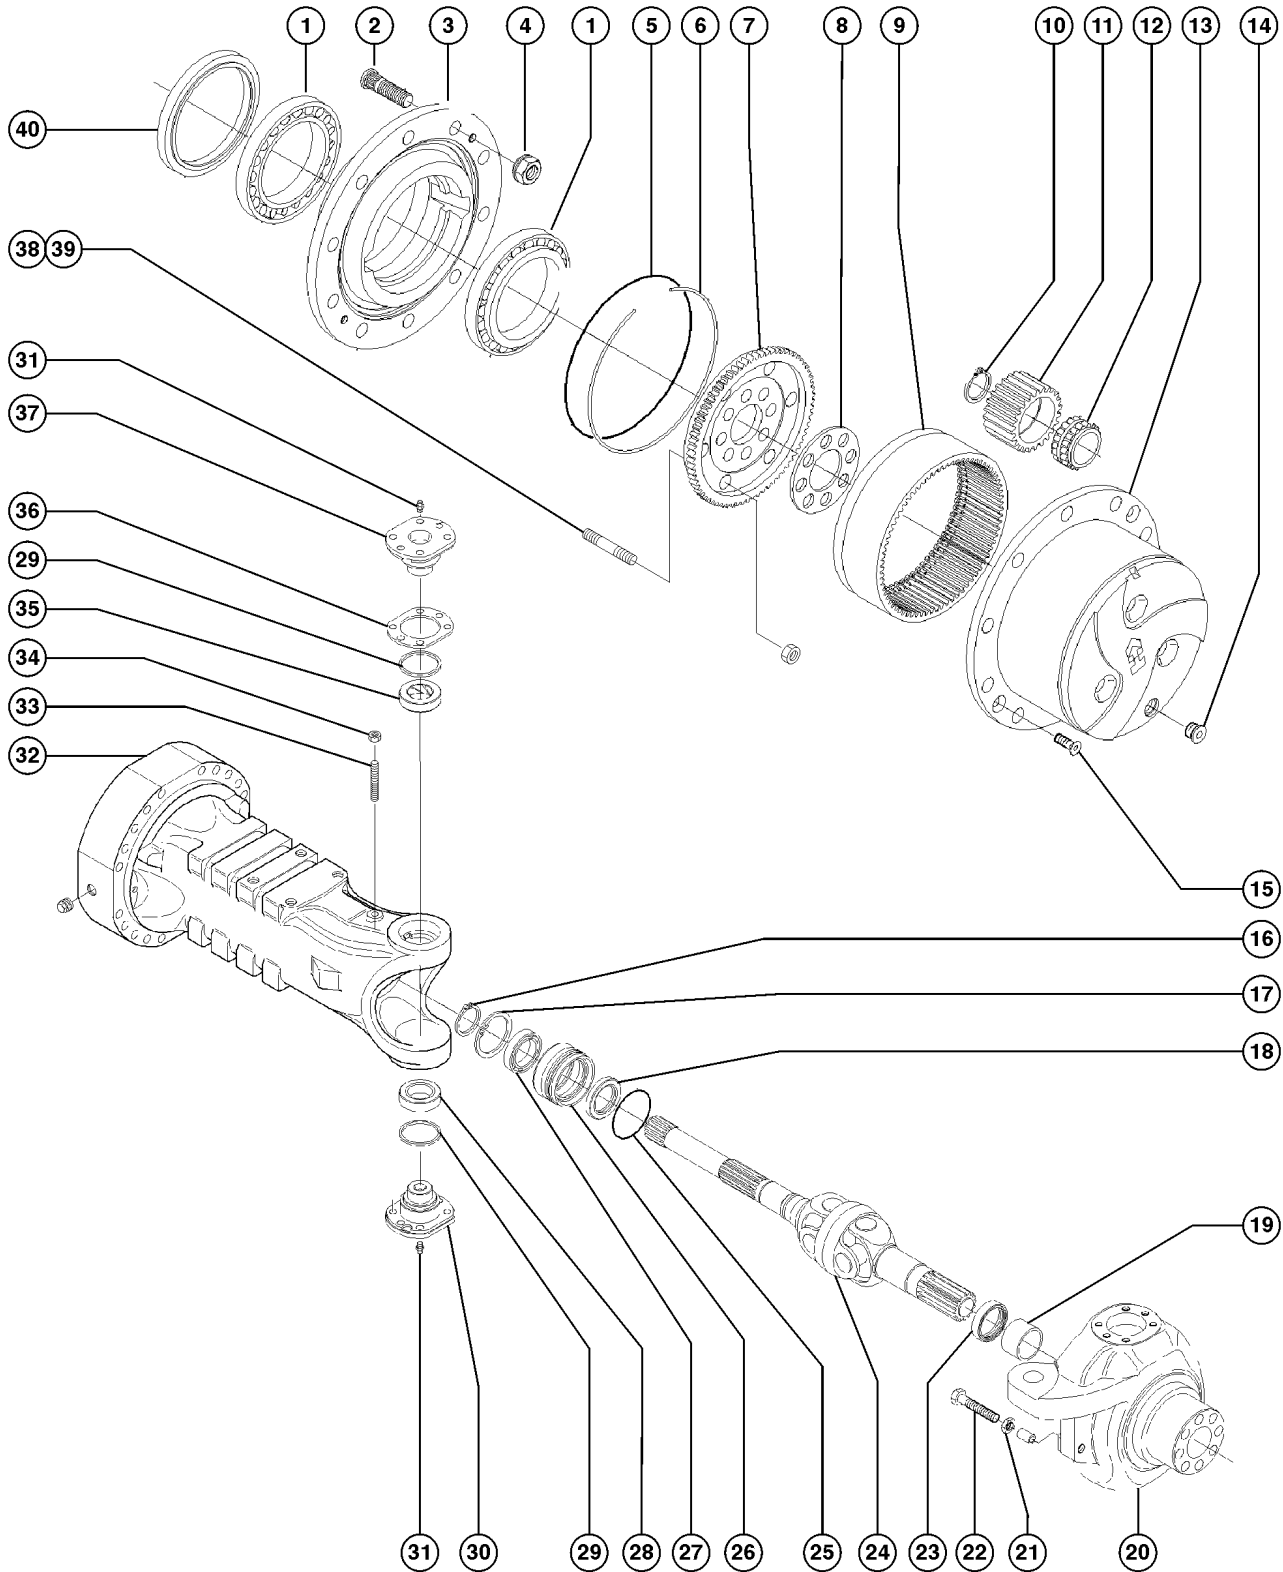

205.1 Front Axle, Hub Reduction

205.1 Front Axle, Hub Reduction

Item	Part No.	Description	Qty.	Item	Part No.	Description	Qty.
--	130405GT	PLANET GEAR CARRIER ASSY.....2 <i>(includes items 10-13)</i>	2	--	824242GT	AXLE BOLT.....40 <i>from axle serial number R-ITA-75109</i>	40
--	130407GT	RING GEAR SUPPORT ASSY <i>(includes items 6, 7, and 9)</i>		--	824251GT	AXLE CASE,FRONT AXLE <i>from axle serial number R-ITA-75109</i>	
1	7-229-827GT	BEARING.....4	4	33	7-229-810GT	BOLT.....2	2
2	130403GT	STUD,WHEEL		34	7-229-623GT	NUT.....2	2
3	7-229-828GT	WHEEL HUB.....2	2	35	130400GT	BUSHING.....2	2
4	7-229-592GT	WHEEL NUT.....20	20	36	7-229-813GT	SHIM / 0.15mm.....2	2
5	7-229-831GT	O-RING.....2	2	--	7-229-814GT	SHIM/020MM.....2	2
6	1252662GT	CIRCLIP.....2	2	--	7-229-815GT	SHIM / 0.50mm.....2	2
7	7-229-836GT	GEAR BOX.....2	2	37	7-229-935GT	PIVOT PIN.....2	2
8	7-229-835GT	LOCKING PLATE.....2	2	38	7-229-833GT	STUD.....16	16
9	130404GT	RING GEAR,FRONT & REAR AXLE.....2	2	39	1252553GT	NUT.....16	16
10	7-229-838GT	SNAP RING.....6	6	40	7-229-826GT	SEAL.....2	2
11	7-229-839GT	PLANET GEAR.....6	6				
12	7-229-840GT	BEARING.....6	6				
13	7-229-842GT	PLANET GEAR.....2	2				
14	7-229-526GT	PLUG.....2	2				
15	7-229-681GT	BOLT / COUNTERSUNK.....4	4				
16	7-229-565GT	CIRCLIP.....2	2				
17	7-229-601GT	CIRCLIP.....2	2				
18	1252670GT	SEAL.....2	2				
19	1252665GT	THRUST BUSHING.....1	1				
20	7-229-886GT	STEERING CASE WITH BUSHING RH.....1	1				
20A	7-229-887GT	STEERING CASE WITH BUSHING LH...1	1				
21	7-229-599GT	NUT.....4	4				
22	130402GT	BOLT,STEERING ADJUST.....4	4				
23	7-229-821GT	SEAL.....2	2				
24	141784GT	JOINT.....2 <i>before axle serial number R-ITA-722298</i>	2				
--	1252647GT	JOINT.....2 <i>from axle serial number R-ITA-722298</i>	2				
25	7-229-566GT	O-RING.....2	2				
26	7-229-562GT	REDUCTION BUSHING.....2 <i>(includes items 17, 18, 25, and 27)</i>	2				
27	7-229-564GT	BALL BEARING.....2	2				
28	1252664GT	BEARING.....2	2				
29	1252639GT	DUST EXCLUDER.....2	2				
30	7-229-818GT	PIVOT PIN.....2 <i>(includes items 28 and 29)</i>	2				
31	7-229-572GT	GREASE FITTING.....4	4				
32	130397GT	AXLE CASE,FRONT AXLE <i>before axle serial number R-ITA-75109</i>					
--	130399GT	AXLE BOLT.....40 <i>before axle serial number R-ITA-75109</i>	40