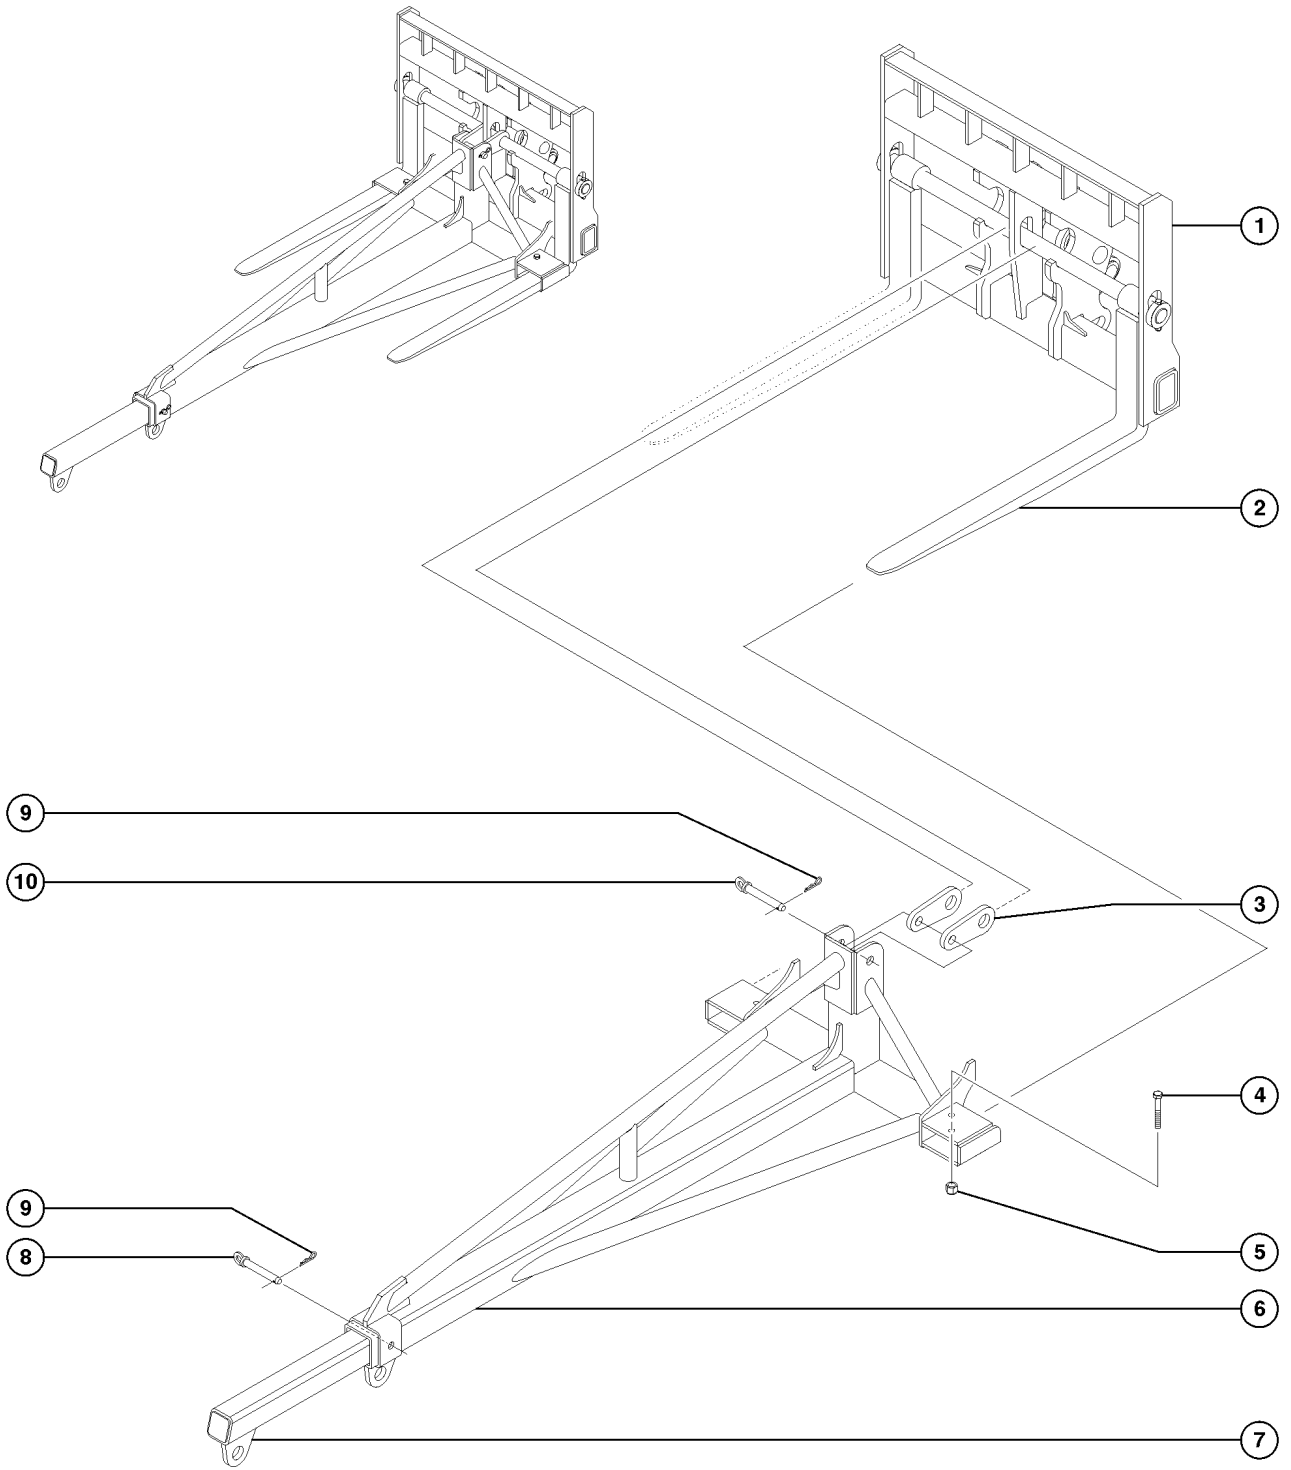

608.1 Slip On Truss Boom Attachment

608.1 Slip On Truss Boom Attachment

Item	Part No.	Description	Qty.
1		Ref. Carriage <i>(Refer to 601.1 to 604.1)</i>	
2		Ref. Fork <i>(Refer to 601.1 to 604.1)</i>	
3	2-1084-1GT	CLEVIS PLATE.....	2
4	6-5312-40GT	SCREW,HHC,3/4-16X5,GR8.....	2
5	6-6206-12GT	NUT,NYLOCK,3/4-16.....	2
6	BX-1060GT	TRUSS BOOM / SLIP ON / 10K MOD..... <i>(includes items 3-5 and 7-10)</i>	1
7	3-1136GT	MEMBER,TRUSS BOOM.....	1
8	3-1145-2GT	PIN,TRUSS BOOM,ADJUSTING..... <i>(adjusting)</i>	1
9	7-194-39GT	COTTERPIN.....	2
10	3-1145-1GT	PIN,TRUSS BOOM..... <i>(attachment)</i>	1