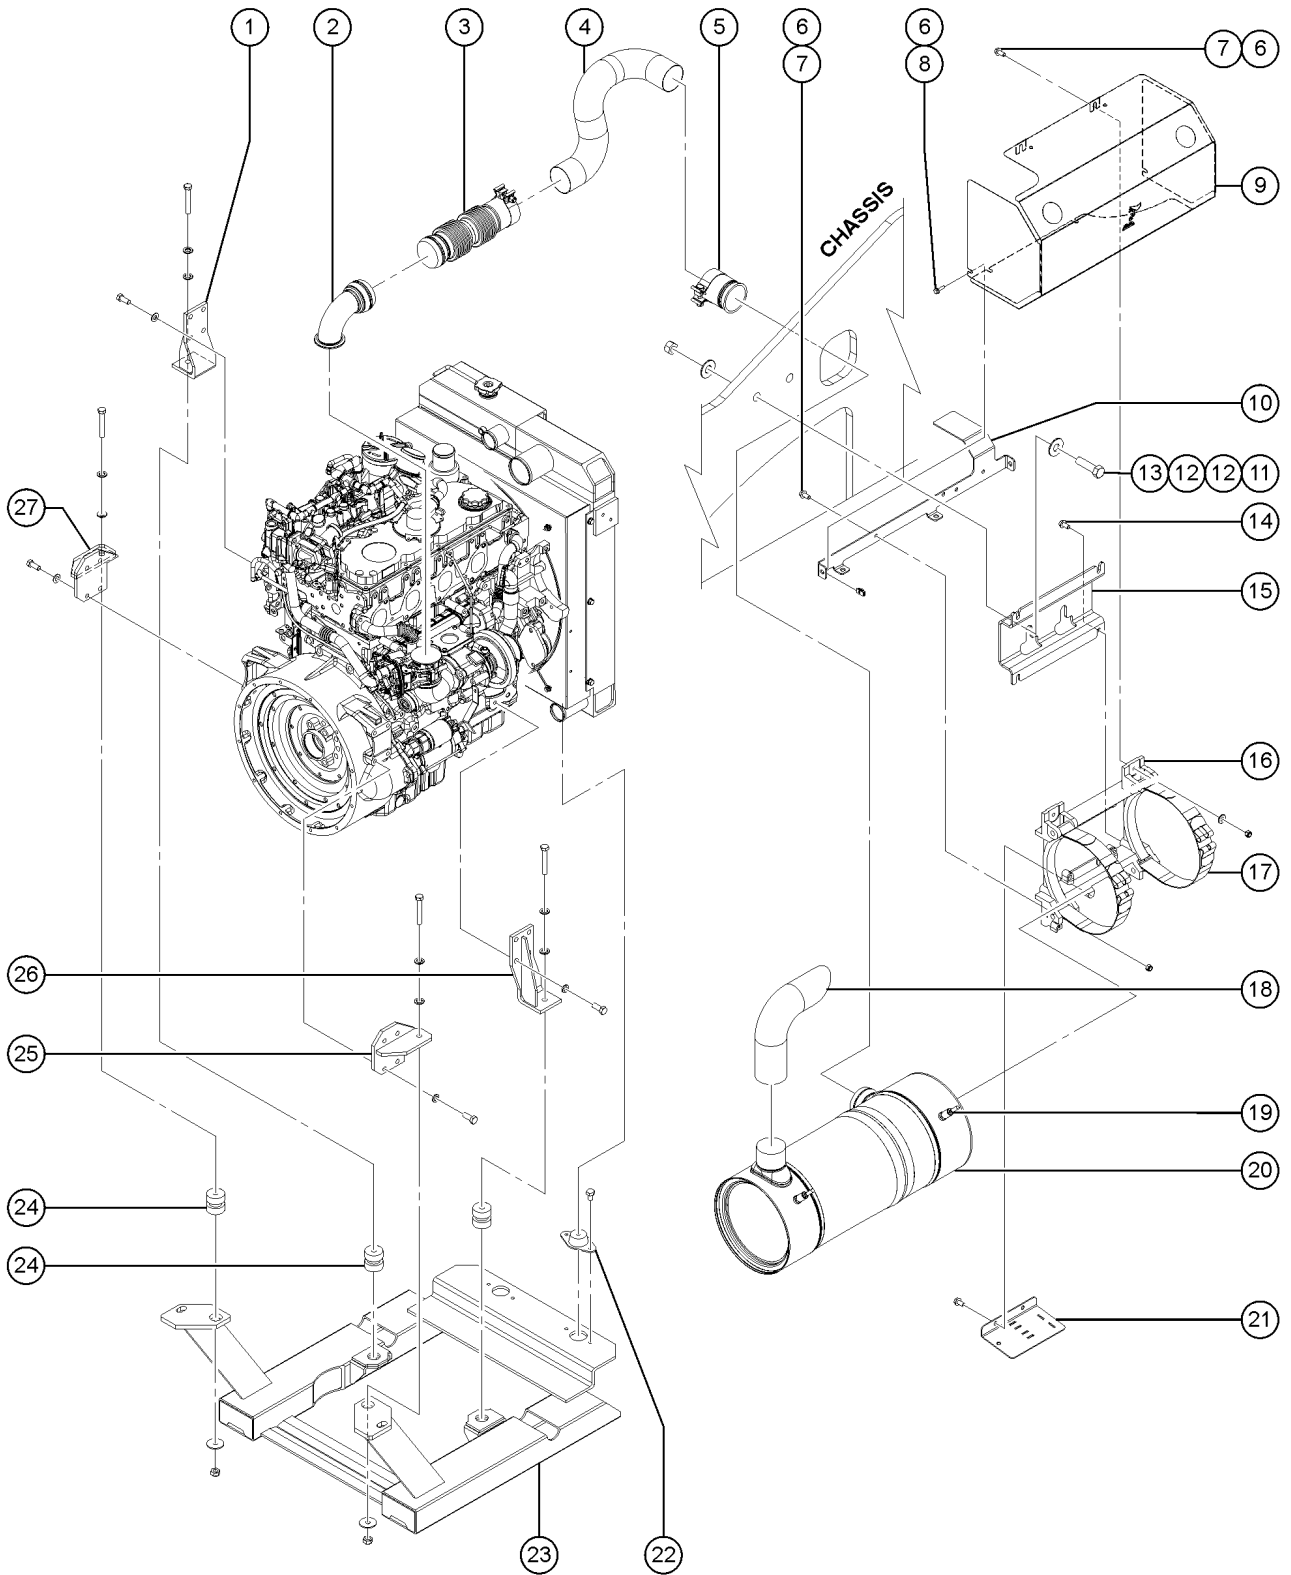

508.1 Perkins 1204E-E44TA Engine, View 2

508.1 Perkins 1204E-E44TA Engine, View 2

Item	Part No.	Description	Qty.
1	220030GT	WELDMENT,FL,1204E-E44TA.....	1
2	220033GT	ELBOW,EXHAUST,1204E-E44TA.....	1
3	220034GT	FLEX-HOSE,EXHAUST,1204E-E44TA....	1
4	220032GT	PIPE,EXHAUST,1204E-E44TA.....	1
5	220053GT	PIPE,EXHAUST,ADP,1204E-E44TA.....	1
6	121420GT	SCREW,HHF,1/4-20 X 1.000	
7	18504GT	NUT, LOCKING, LG.FLANGE, 1/4-20	
8	56912GT	SPRING CLIP,1/4-20,.025-.15X.5.....	4
9	233828GT	GUARD, DPF, 1204E-E44TA.....	1
10	233830GT	FORMING, DPF HEAT SHIELD.....	1
11	51428GT	SCREW,HHC,3/4-10 X 2.75	
12	10256GT	WASHER,FLAT,USS,3/4",Y	
13	10258GT	NUT,NYLOCK,3/4-10	
14	75052GT	SCREW,SER/FLNG 10M-1.5X20MM BK	
15	233829GT	FORMING, DPF MOUNT.....	1
16	220049GT	CASTING,DPF,1204E-E44TA.....	1
17	220050GT	CLAMP,DPF,1204E-E44TA.....	2
18	220055GT	PIPE,EXST,TIP,1204E-E44TA.....	1
19	220051GT	SENSOR,DPF,1204E-E44TA.....	2
20	220048GT	DPF,1204E-E44TA.....	1
21	220052GT	FORMING,DPF BRKT,1204E-E44TA	
22	T114350GT	ISOLATOR,RADIATOR,PERKINS.....	2
23	220031GT	WELDMENT,ENG SKID,1204E-E44TA....	1
24	T114337GT	ISOLATOR,MOUNTS,PERKINS 127HP.....	4
25	220028GT	WELDMENT,RR,1204E-E44TA.....	1
26	220029GT	WELDMENT,FR,1204E-E44TA.....	1
27	220027GT	WELDMENT,RL,1204E-E44TA.....	1