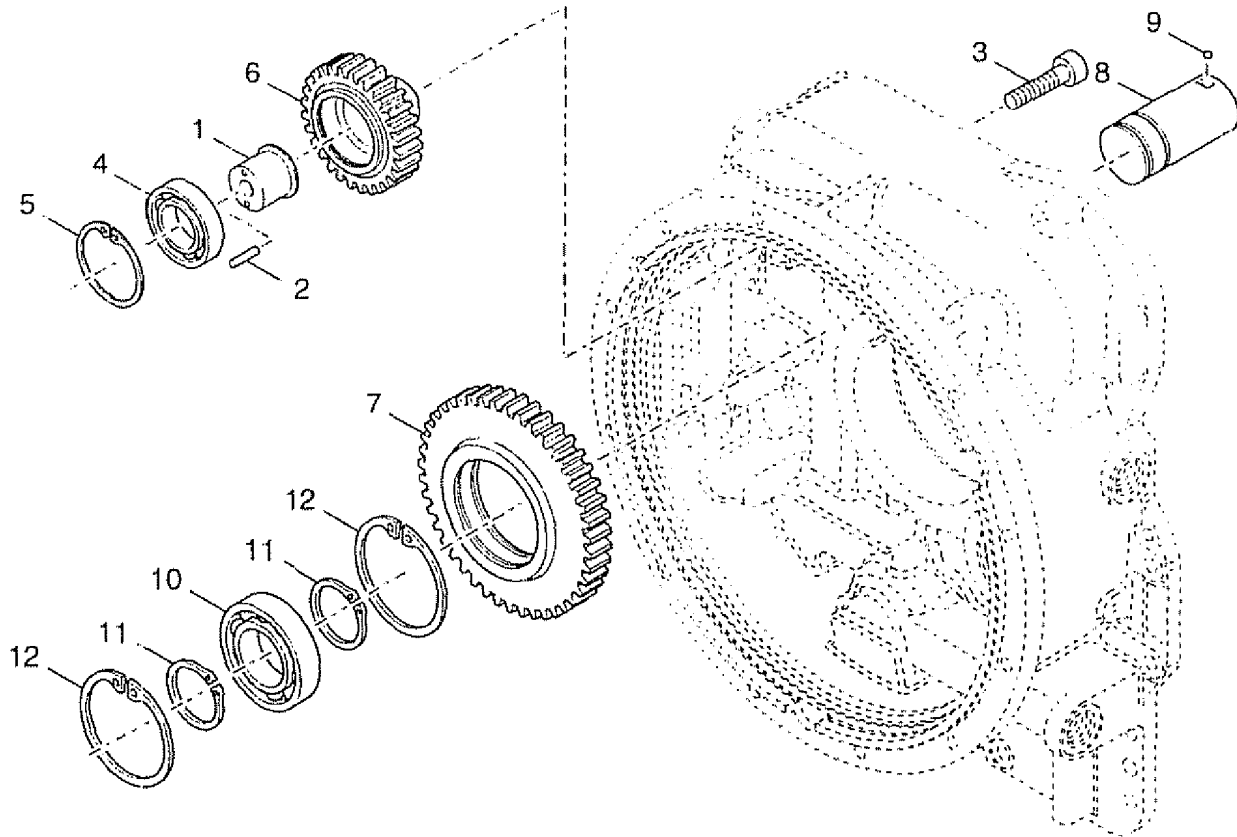

308.1 Pump Drive Assembly

Item	Part No.	Description	Qty.
1	7-126-642GT	SUPPORT,PUMP DRIVE BEARING.....1	
2	7-126-644GT	PIN,BEARING SUPPORT.....1	
3	7-126-643GT	SCREW,BEARING SUPPORT.....1	
4	7-126-440GT	BEARING,BALL.....1	
5	7-126-280GT	RING,RETAINING,DRIVE GEAR BRG....1	
6	7-126-652GT	GEAR,CHARGING PUMP DRIVE.....1	
7	7-126-653GT	GEAR,PUMP DRIVE IDLER.....1	
8	7-126-561GT	SHAFT,IDLER GEAR HUB.....1	
9	7-126-208GT	BALL,IDLER SHAFT LOCK.....1	
10	7-126-654GT	BEARING,BALL.....1	
11	7-126-203GT	RING,LOCATING,IDLER GEAR BRG....2	
12	7-126-163GT	RING,RETAINING-LOCATING.....2