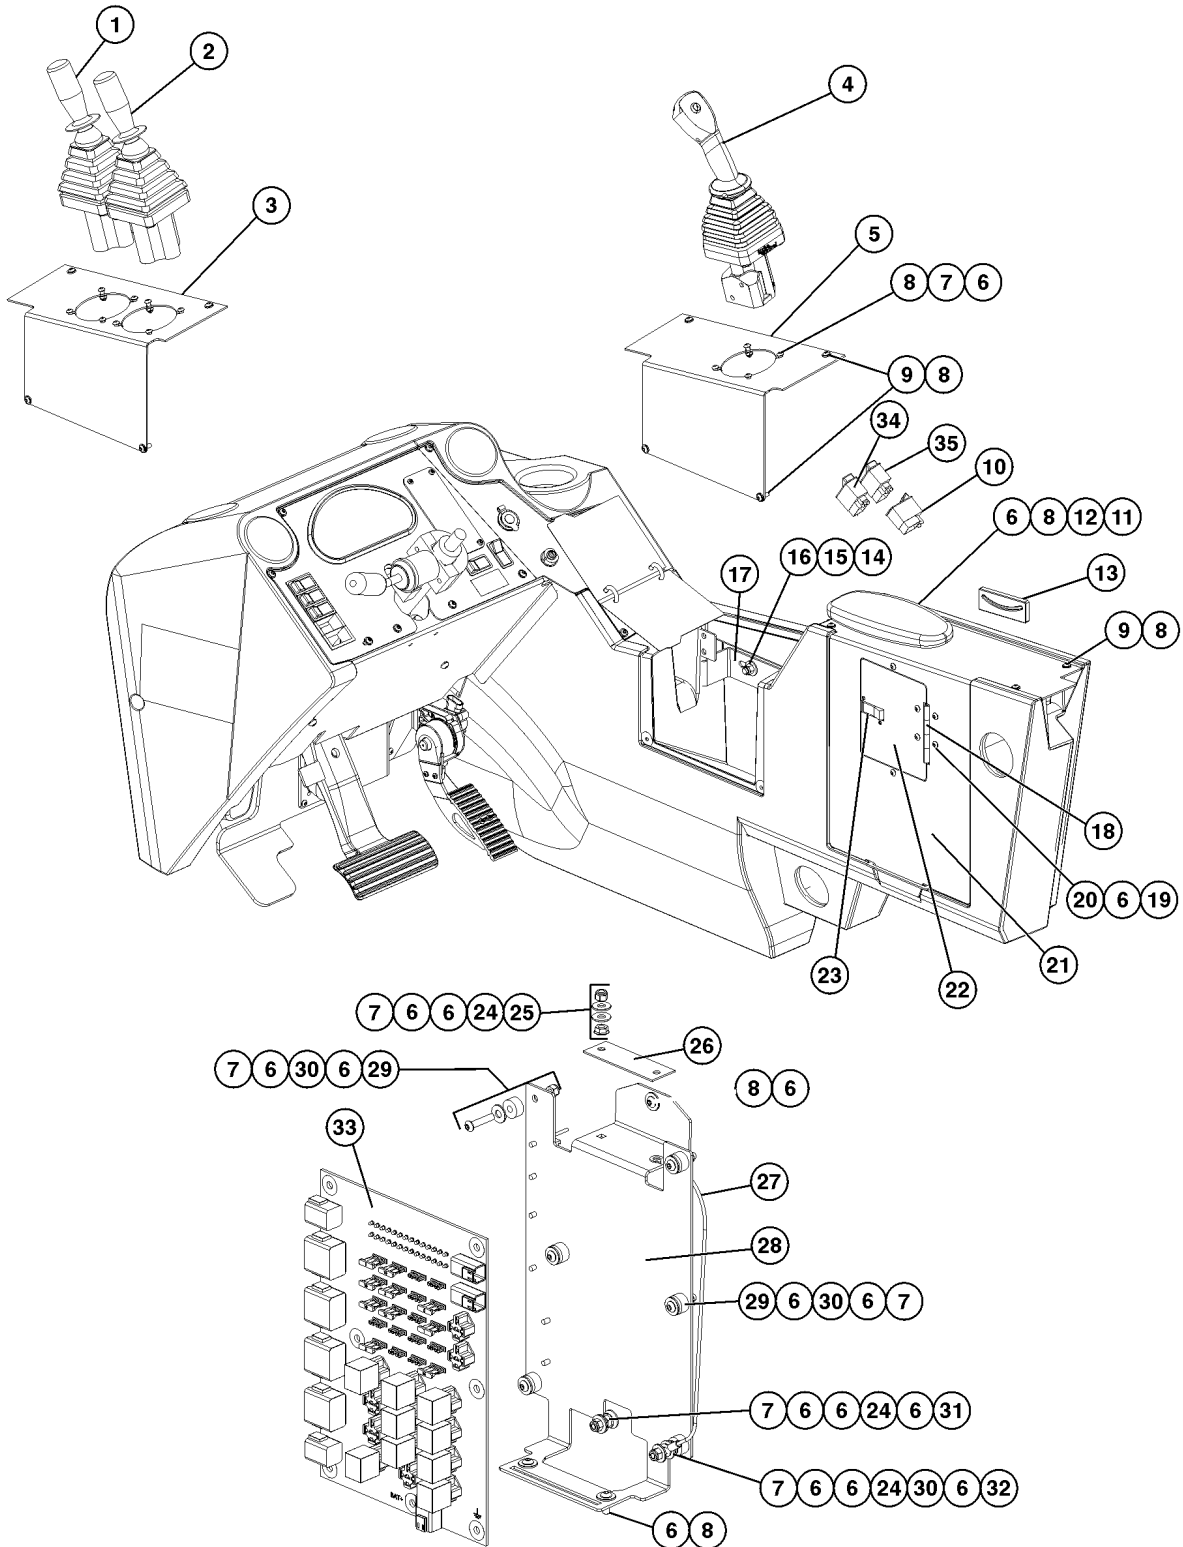

415.1 Standard Cab Components, View 4 (from serial number GTH1012-16292)

415.1 Standard Cab Components, View 4 (from serial number GTH1012-16292)

Item	Part No.	Description	Qty.	Item	Part No.	Description	Qty.
--				33	229819GT	PCB, POWER DISTRIBUTION, ASSY....1	
1	214856GT	CONTROLLER,HYD ERGO W/O SW.....1		--	1255536GT	PCBA, POWER DISTR, ASSY, 1056 (includes components: 229819, 34052, 123688)	
2	117625GT	CONTROLLER,HYD SPHERICAL KNOB.....1		34	236345GT	SWITCH,STABILIZER LEFT.....1	
3	823106GT	FORMING, DUAL JOYSTICK.....1		35	236346GT	SWITCH,STABILIZER RIGHT.....1	
4	227494GT	CONTROLLER,HYD ERGO,2 SWITCHES.....1					
--	1256912GT	PUSH BUTTON, RED (227494)					
--	1256913GT	PUSH BUTTON, WHITE (227494)					
--	1256914GT	HANDLE ASSY W/O BASE (227494)					
--	138007GT	RUBBER BOOT (117625)					
--	826223GT	KIT, METERING, A13 (227494)					
--	826224GT	KIT, METERING, A21 (227494)					
--	826227GT	KIT, SEALS (227494)					
5	230002GT	FORMING,JOYSTICK MOUNT, TOP.....1					
6	6638GT	WASHER, FLAT, USS, 1/4"Y.....4					
7	6091GT	NUT, NYLOCK, 1/4-20.....4					
8	14297GT	SCREW,BHHS,1/4-20 X .75.....4					
9	236439GT	WASHER,FLAT,USS,#12,Y.....4					
10	123138GT	SWITCH, AUXILIARY.....3					
--	123567GT	PANEL PLUG					
11	229304GT	PAD, ARMREST.....1					
12	236436GT	ROUNDBAR, ALUMINUM, .375X5.00.....1					
13	123561GT	LEV-O-GAGE INDICATOR.....1					
14	4828GT	NUT, NYLOCK, 3/8-16.....1					
15	6097GT	WASHER, FLAT, USS, 3/8", Y.....1					
16	64154GT	BOLT,CARRIAGE,3/8-16 X1.00,G5.....1					
17	229970GT	FORMING, CAB SIDE MOUNT.....1					
18	105573GT	HINGE,ACCESS DOOR***.....1					
19	130909GT	SCREW,BHSCS,1/4-20X5/8,ZP.....6					
20	6889GT	NUT, LP NYLOCK, 1/4-20.....6					
21	236435GT	FORMING, SIDE CONSOLE MOUNT....1					
22	230011GT	PLATE, FUSE DOOR.....1					
23	105759GT	LATCH,COMPRESSION,SMALL.....1					
--	6272GT	RIVET,STL,STL,P,.125 X .25					
24	18504GT	NUT, LOCKING, LG.FLANGE, 1/4-20....2					
25	9116GT	BOLT,CARRIAGE,1/4-20 X 1.25,G2.....2					
26	236947GT	PLATE, GROUND BUSS.....1					
27	237933GT	HARNESS, PCB GROUND.....1					
28	162432GT	FORMING, PCB MOUNT.....1					
29	130561GT	SCREW,BHCS,1/4-20X1.25.....4					
30	236280GT	SPACER,NYL .26 X .75 X .375L.....4					
31	11968GT	SCREW,BHHS,1/4-20 X 1.....4					
32	88614GT	SCREW,BHHS,1/4-20 X 1.75.....4