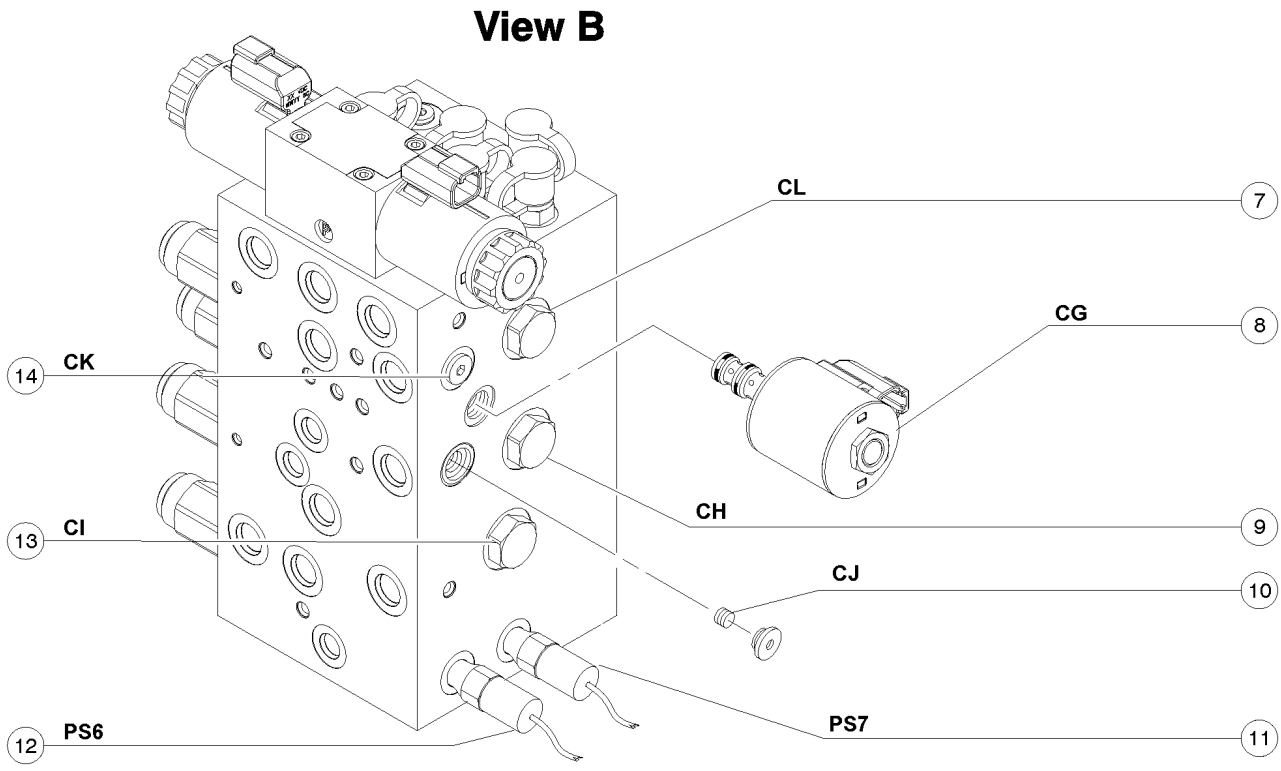

810.1 Secondary Function Manifold