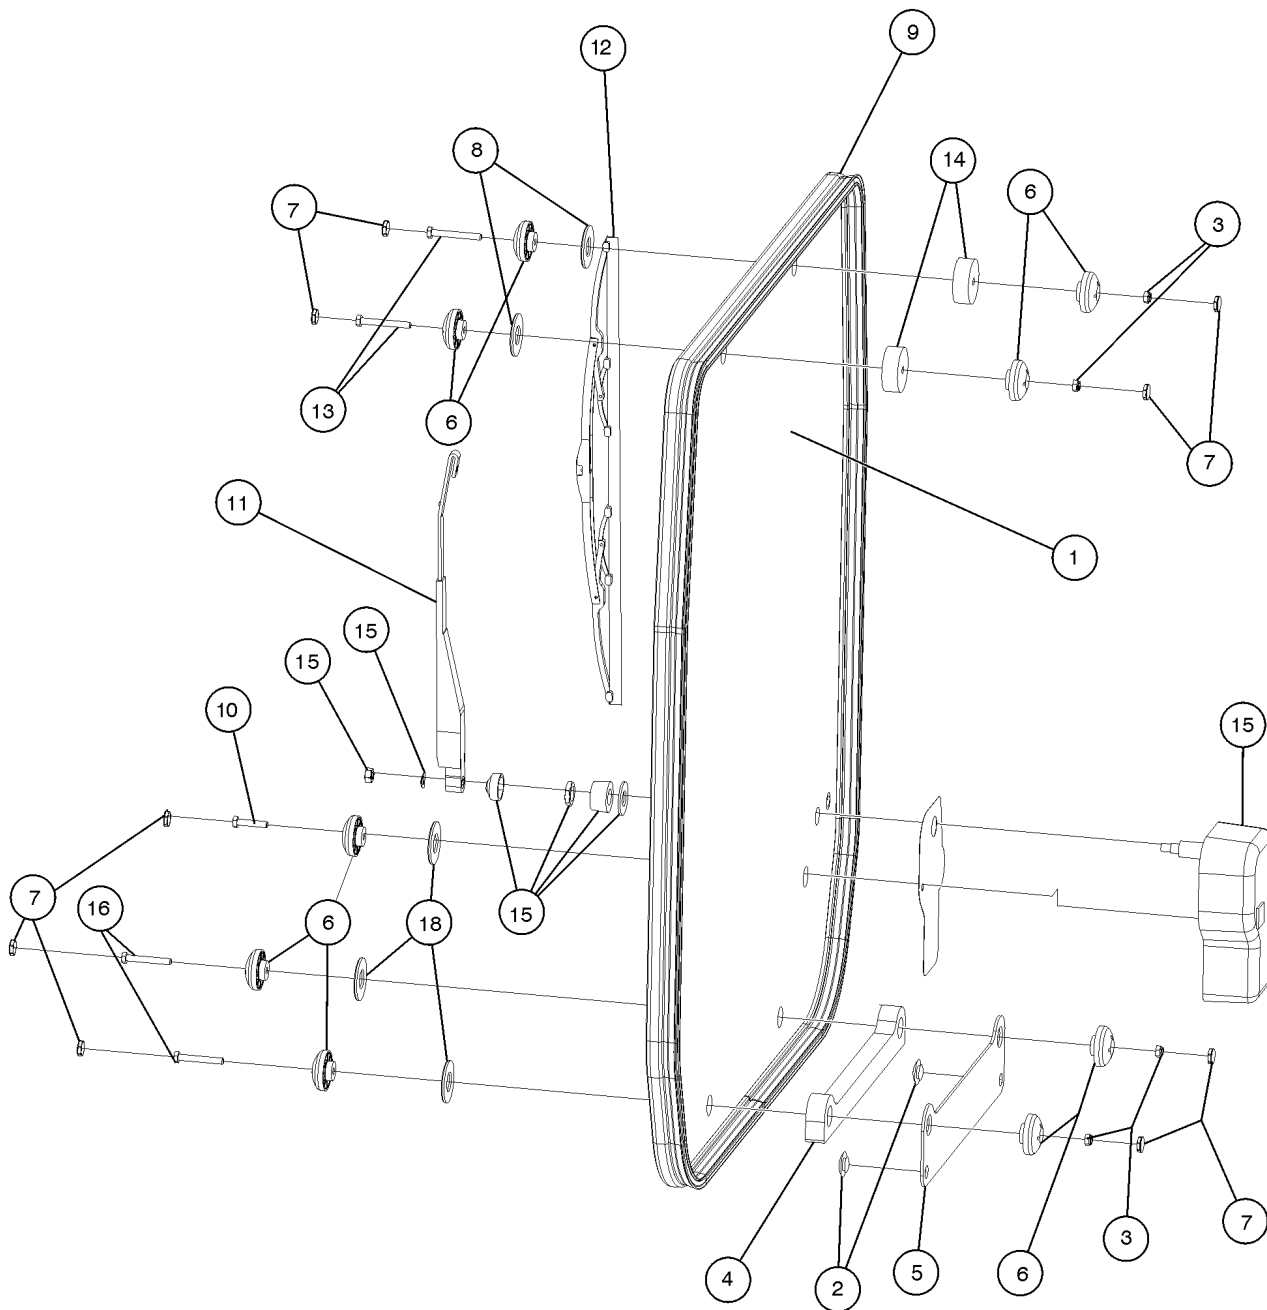

417.1 Enclosed Cab Assembly Option, View 2 (from serial number GTH1012-16292)

417.1 Enclosed Cab Assembly Option, View 2 (from serial number GTH1012-16292)

Item	Part No.	Description	Qty.
--	236350GT	SWITCH, WINDSHIELD WIPER/WSHER.....	1
1	230044GT	GLASS,FRONT WINDSHIELD.....	1
2	47478GT	BUMPER, RUBBER, 1"OD X .461H.....	2
3	49364GT	NUT,NYLOCK,M6X1.00.....	4
4	237667GT	HDPE,FRONT WINDOW SPACER.....	1
5	237668GT	PLATE WINDSHIELD RETAINER.....	1
6	130123GT	BUSHING,WINDOW FASTENER.....	9
7	130124GT	CAP,WINDOW BUSHING.....	9
8	130189GT	SPACER,GLASS BUSHING.....	5
9	130163GT	WEATHERSTRIP,DOUBLE BULB.....	118.92
10	25956GT	SCREW,HHC,M6 X 30MM,GRD 8.8.....	1
11	130160GT	WIPER ARM,14".....	1
12	130208GT	WIPER BLADE,20".....	1
13	49403GT	SCREW,HHC,M6 X 50.....	2
14	230009GT	SPACER, WINDOW.....	2
15	130198GT	WIPER MOTOR.....	1
16	236442GT	SCREW, HHC, M6 X 45.....	2