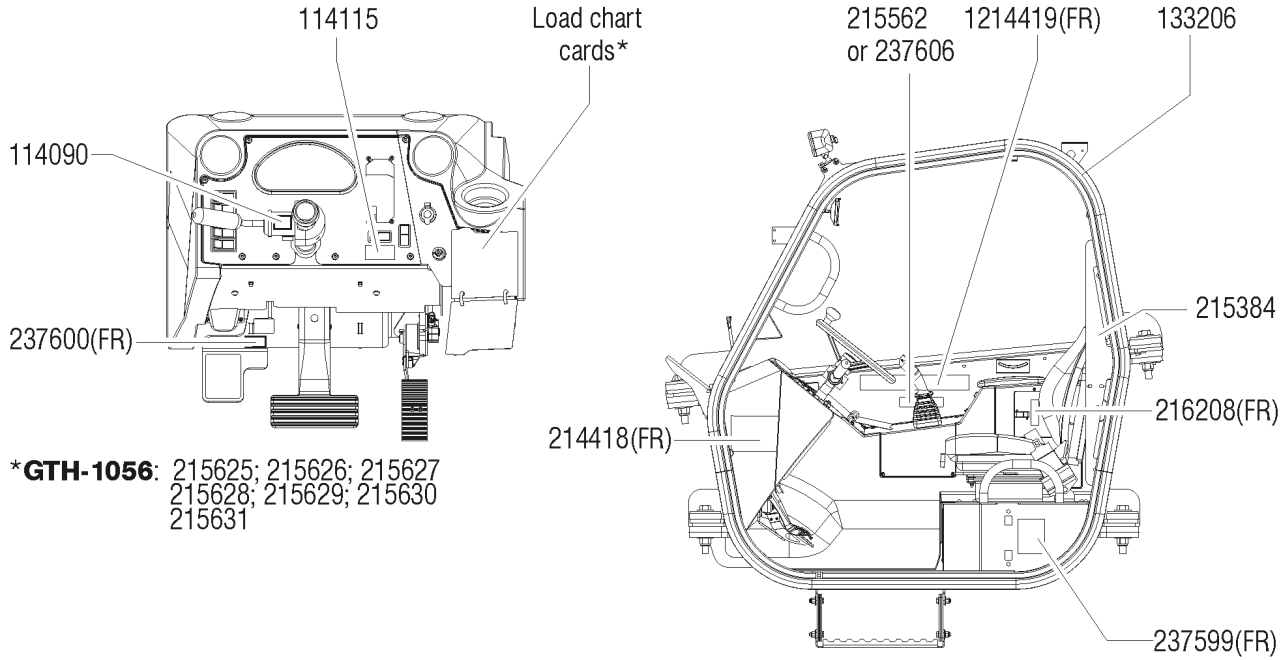

103.1 Decals with Words, Cab and Attachments (to SN GTH1012-16291)

Item	Part No.	Description	Qty.	Item	Part No.	Description	Qty.
--		Ref. DECAL KIT,WORDS, 1056,COMPLETE (refer to 101.1)		38	141128GT	CARD,LOAD RNG,GTH1056,SD,RB.....1	
				39	141146GT	DECAL,48" FORKS ONLY,SWING.....2	
1	3-1069-4GT	DECAL,TRUSS BOOM.....2					
2	3-1069-7GT	DECAL,TRUSS BOOM.....2					
3	97664GT	DECAL,WARN,CRUSH HAZ MOVING PT.....1					
4	97665GT	DECAL,WARN,WEAR SEAT BELT.....1					
5	97666GT	DECAL,WARN,READ MANUAL.....1					
6	97668GT	DECAL,WARN,OVERTURN HAZARD....1					
7	97669GT	DECAL,WARN,FALLING OBJECT HAZ.....1					
8	97670GT	DECAL,DANGER,CRUSH HAZARD.....1					
9	97672GT	DECAL,DANGER,CRUSH HAZARD.....1					
10	97673GT	Danger - Fall Hazard, No Riders.....2					
11	97676GT	DECAL,DANGER,ELECTRICAL HAZARD.....1					
12	108948GT	DECAL,ATTACHMENT SERIAL LABEL.....1					
13	114090GT	DECAL,TRANSMISSION CONTROL.....1					
14	114093GT	DECAL,AXLE DIFFERENTIAL LO.....1					
15	114115GT	DECAL,STEERING SELECTOR.....1					
16	114119GT	DECAL,OVERTURNING HAZARD.....1					
17	114352GT	DECAL,OVERTURNING,KEEP LOAD LO.....1					
18	114356GT	DECAL,WARNING,NO LOAD CHART....1					
19	114444GT	DECAL,AUXILIARY HYDRAULICS.....1					
20	114445GT	DECAL,LABEL,IGNITION.....1					
21	114446GT	DECAL,LABEL,PARKING BRAKE.....1					
22	114449GT	DECAL,LABEL,DASH ACCESSORIES...1					
23	114452GT	DECAL,LABEL,FOBS/ROPS.....1					
24	114453GT	DECAL,LABEL,DUAL CONTROLLER....1					
25	130770GT	DECAL,TRUSS BOOM WARNING.....2					
26	133207GT	DECAL4WAY CONTROLLER,2X5.....1					
27	141117GT	CARD,LOAD RNG,GTH1056,SU.....1					
28	141118GT	CARD,LOAD RNG,GTH1056,SD.....1					
29	141119GT	CARD,LOAD RNG,GTH1056,SU,ROT....1					
30	141120GT	CARD,LOAD RNG,GTH1056,SD,ROT....1					
31	141121GT	CARD,LOAD RNG,GTH1056,SU,SWG...1					
32	141122GT	CARD,LOAD RNG,GTH1056,SD,SWG...1					
33	141123GT	CARD,LOAD RNG,GTH1056,CAT,SU....1					
34	141124GT	CARD,LOAD RNG,GTH1056,CAT,SD....1					
35	141125GT	CARD,LOAD RNG,GTH1056,SU,TB.....1					
36	141126GT	CARD,LOAD RNG,GTH1056,SD,TB.....1					
37	141127GT	CARD,LOAD RNG,GTH1056,SU,RB.....1					

A TEREX BRAND
GTH-1056

103.2 Decals with Words, Cab and Attachments (from GTH1012-16292)