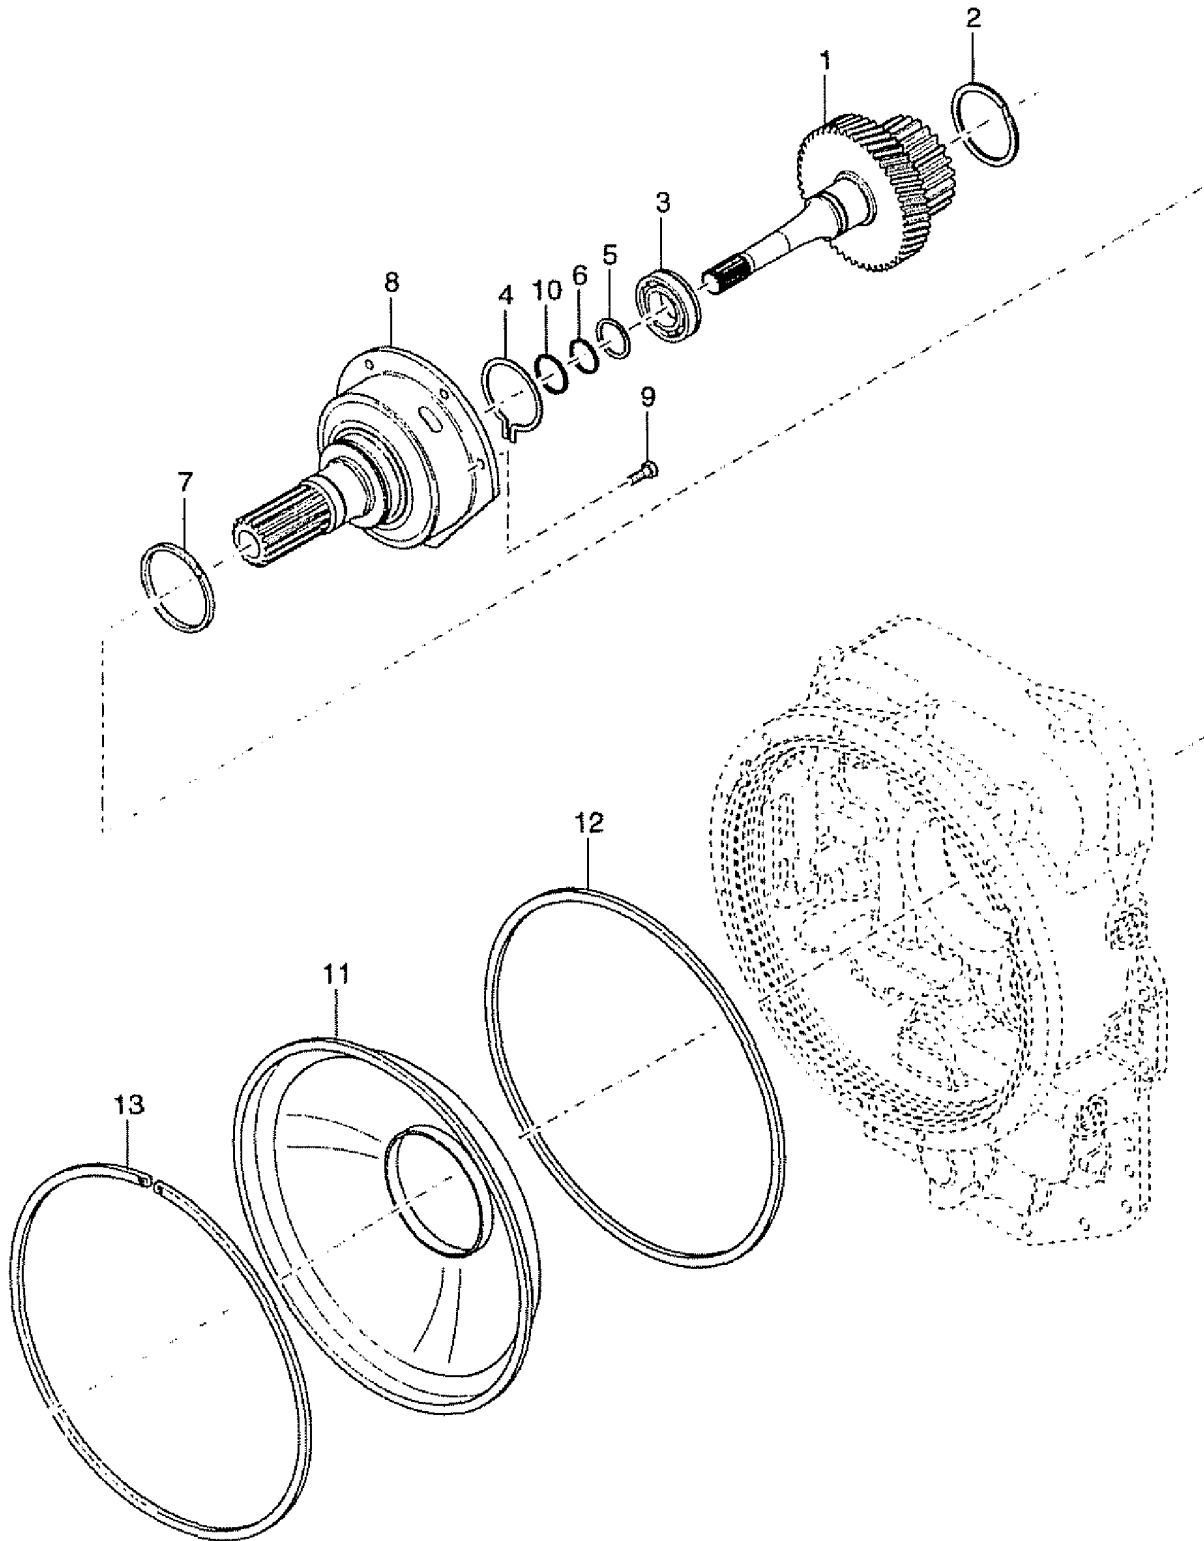

303.1 Turbine Shaft Assembly

Item	Part No.	Description	Qty.
1	7-126-628GT	ASSY,TURBINE SHAFT RING.....1 <i>(includes item 2)</i>	1
2	7-126-45GT	RING,RETAINING.....1	1
3	7-126-629GT	BALL,BEARING.....1	1
4	7-126-51GT	SNAP RING,BEARING.....1	1
5	7-126-48GT	WASHER,BEARING SUPPORT.....1	1
6	7-126-49GT	RING,BEARING RETAINER.....1	1
7	7-126-630GT	RING,PISTON.....1	1
8	7-126-631GT	SUPPORT,STATOR.....1	1
9	7-126-632GT	SCREW,STATOR SUPPORT.....6	6
10	7-126-633GT	RING,PISTON.....1	1
11	130425GT	BAFFLE,OIL.....1 <i>(includes item 12)</i>	1
12	7-126-539GT	OIL SEAL.....1	1
13	7-126-667GT	RING,OIL BAFFLE SEAL.....1	1
--	7-126-668GT	RING,OIL BAFFLE RETAINING.....1 <i>(not shown)</i>	1