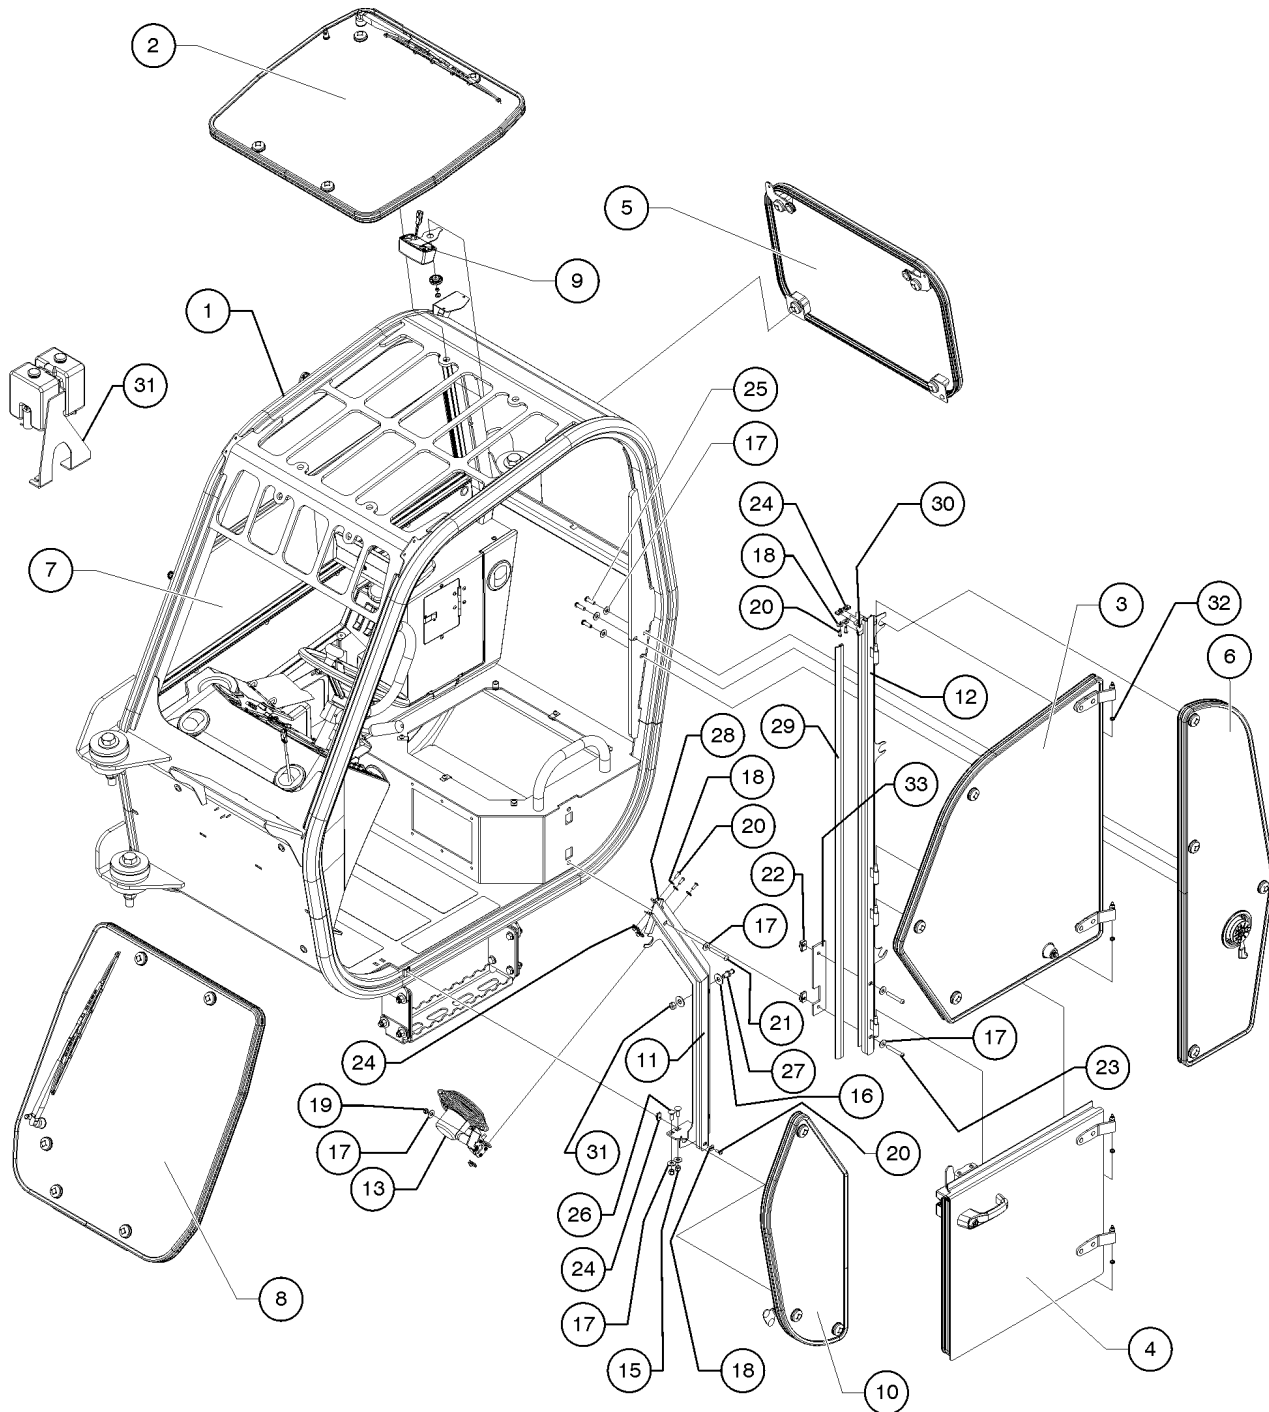

416.1 Enclosed Cab Assembly Option, View 1 (from serial number GTH1012-16292)

416.1 Enclosed Cab Assembly Option, View 1 (from serial number GTH1012-16292)

Item	Part No.	Description	Qty.
1	ref.	ASSEMBLY, CAB GTH.....	1
2	230008GT	ASSEMBLY, SKYLIGHT GTH..... <i>REFERENCE 418.1</i>	1
3	231118GT	ASSY,DOOR WINDOW,ENCL.CAB..... <i>REFERENCE 422.1</i>	1
4	236667GT	ASSY,DOOR,ENCL.CAB..... <i>REFERENCE 424.1</i>	1
5	130164GT	ASSEMBLY, REAR WINDOW..... <i>REFERENCE 420.1</i>	1
6	236782GT	ASSEMBLY, LR WINDOW..... <i>REFERENCE 423.1</i>	1
7	231330GT	ASSEMBLY, RH WINDOW, GTH..... <i>REFERENCE 419.1</i>	1
8	230043GT	ASSEMBLY,FRONT WINDOW,GTH..... <i>REFERENCE 417.1</i>	1
9	230030GT	ASSEMBLY, DOME LIGHT.....	1
10	130243GT	ASSEMBLY, FL CAB WINDOW..... <i>REFERENCE 421.1</i>	1
11	230039GT	WELDMENT, SLAM POST.....	1
12	236775GT	WELDMENT, DOOR POST.....	1
--	130326GT	HINGE, WELD-ON, MALE.....	2
13	130536GT	FAN,DEFROSTER,GENIE CAB.....	1
15	4828GT	NUT, NYLOCK, 3/8-16.....	2
16	6095GT	WASHER,FLAT,USS,1/2",Y.....	2
17	6097GT	WASHER, FLAT, USS, 3/8", Y.....	9
18	6638GT	WASHER, FLAT, USS, 1/4"Y.....	5
19	7713GT	NUT, LP NYLOCK, 3/8-16.....	1
20	14297GT	SCREW,BHHS,1/4-20 X .75.....	5
21	29868GT	SPRING CLIP,3/8-16,.05-.20X.73,ZAG...2	2
22	56912GT	SPRING CLIP,1/4-20,.025-.15X.5.....	5
23	57072GT	SCREW,BHHS,3/8-16 X 1.25.....	3
24	73466GT	BOLT,CARRIAGE,3/8-16 X 1.00,G2.....	2
25	57072GT	SCREW,BHHS,3/8-16 X 1.25.....	2
26	73466GT	BOLT,CARRIAGE,3/8-16 X 1.00,G2.....	2
27	130241GT	POST,STRIKER.....	1
28	130259GT	SEAL,J HOOK.....	4.5
29	130259GT	SEAL,J HOOK.....	60.3
30	130259GT	SEAL,J HOOK.....	3.05
31	237665GT	ASSEMBLY, WASHER BOTTLE.....	1