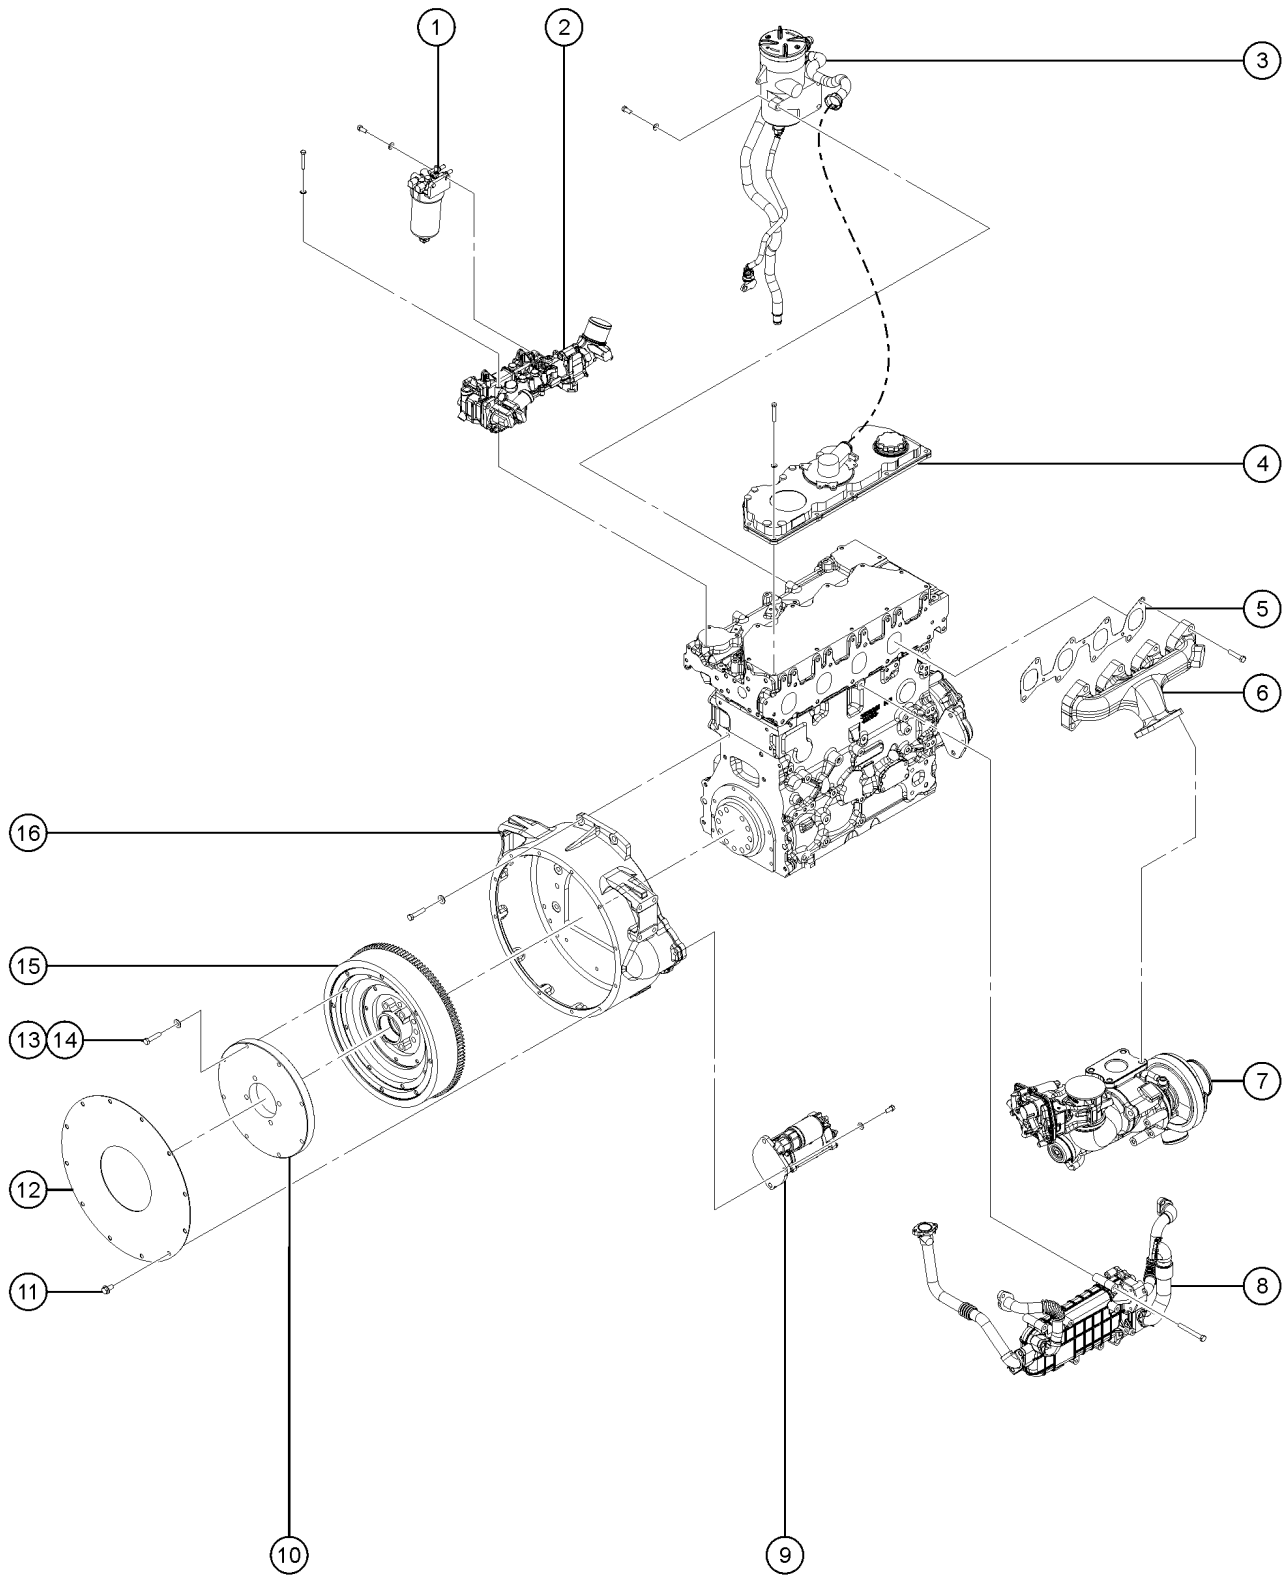

509.1 Perkins 1204E-E44TA Engine, View 3

509.1 Perkins 1204E-E44TA Engine, View 3

Item	Part No.	Description	Qty.
1	220020GT	FILTER,FUEL,SEC,1204E-E44TA.....1	1
--	1251455GT	FILTER ELEMENT,FUEL,SEC,1204E.....1	1
2	220012GT	EXHAUST MIXER,1204E-E44TA.....1	1
3	219537GT	BREATHER VALVE,1204E-E44TA.....1	1
--	825601GT	CRANKCASE BREATHER ELEM, 1204E-E44TA.....1	1
4	219549GT	VALVE COVER,1204E-E44TA.....1	1
5	219541GT	GSKT,MANIFLD,EXST,1204E-E44TA.....1	1
6	219542GT	MANIFOLD,EXHAUST,1204E-E44TA.....1	1
7	219540GT	TURBOCHARGER,1204E-E44TA.....1	1
8	220011GT	NOX REDUCTION,1204E-E44TA.....1	1
9	219531GT	STARTER,1204E-E44TA.....1	1
10	141365GT	ADAPTER PLATE.....1	1
11	141233GT	BOLT, 10X20MM X 10.9GR FLANGE....12	12
12	130886GT	PLATE,PERKINS FLYWHEEL COVER....1	1
13	13918GT	SCREW,HHC,3/8-16 X 1.75,GRD.8.....8	8
14	57201GT	WASHER,FLAT,313, HARDENED.....8	8
15	219528GT	FLYWHEEL,1204E-E44TA.....1	1
16	219532GT	FLYWHEEL HOUSING,1204E-E44TA.....1	1