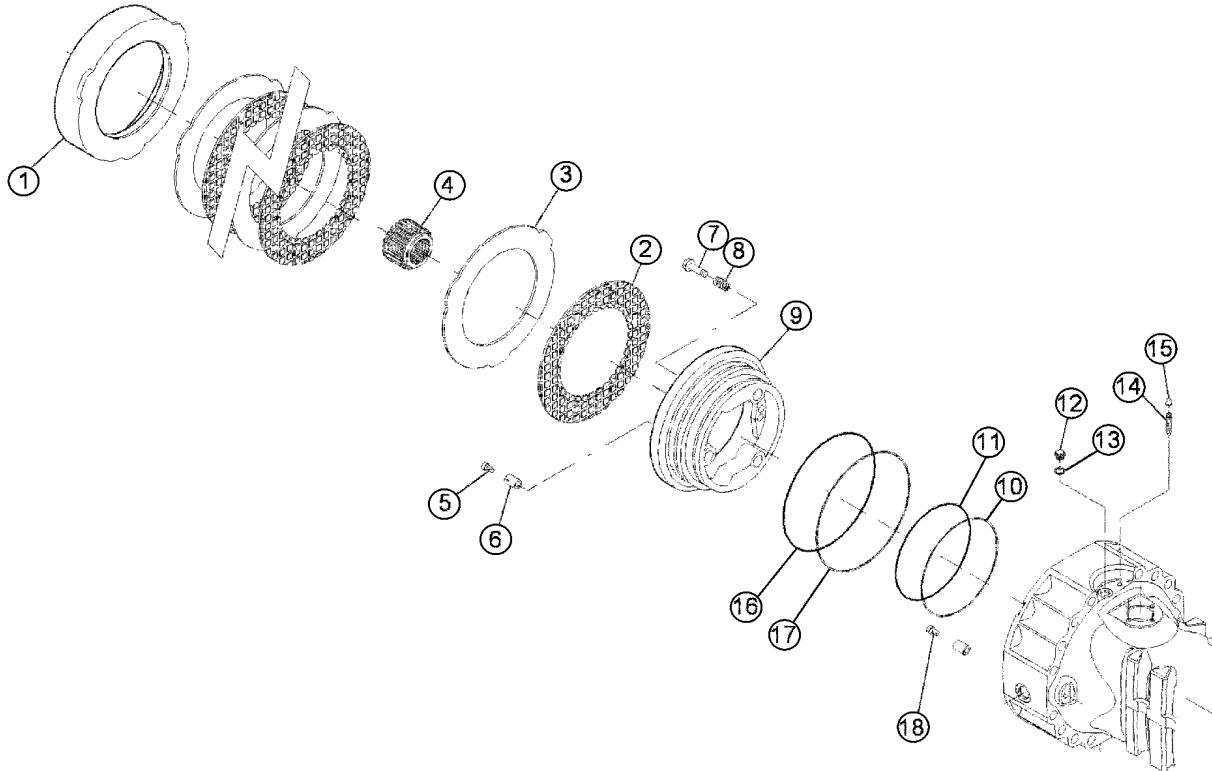

213.1 Rear Axle, Brakes

Item	Part No.	Description	Qty.
1	824867GT	SPACER.....	2
2	1252617GT	BRAKE DISC.....	4
3	1252626GT	INTERMEDIATE BRAKE DISC.....	4
4	1252614GT	REDUCTION BUSHING.....	2
5	138041GT	ADJUSTING BOLT.....	6
6	7-229-607GT	SPRING.....	4
7	138045GT	ADJUSTING BOLT.....	6
8	138047GT	SPRING.....	6
9	138042GT	PISTON.....	2
10	138044GT	BACK UP RING.....	2
11	138038GT	O-RING.....	2
12	7-229-645GT	BOLT.....	2
13	7-229-644GT	SEAL WASHER.....	2
14	824478GT	BLEEDER BOLT.....	2
15	1252674GT	PLUG.....	2
16	138037GT	O-RING.....	2
17	138048GT	BACK UP RING.....	2
18	138046GT	PILOT BOLT.....	2