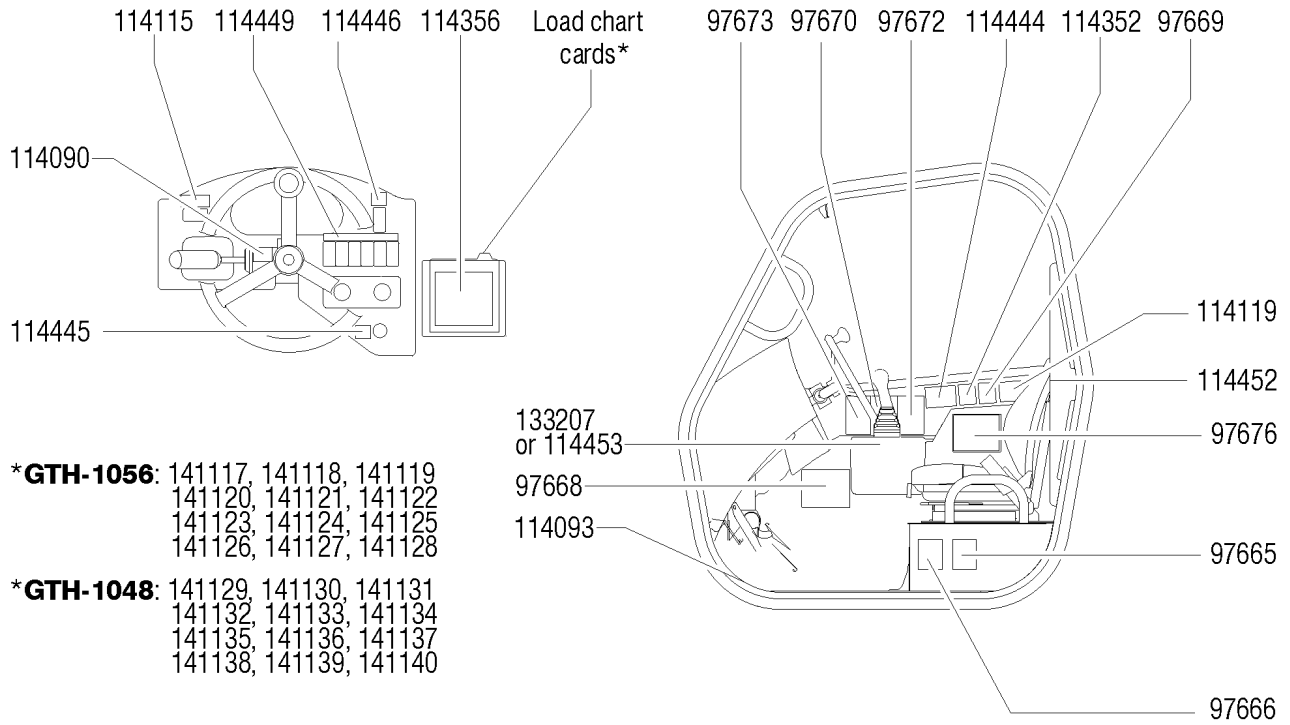

103.1 Decals with Words, Cab and Attachments (to SN GTH1012-16291)

103.1 Decals with Words, Cab and Attachments (to SN GTH1012-16291)

Item	Part No.	Description	Qty.	Item	Part No.	Description	Qty.
--		Ref. DECAL KIT,WORDS, 1056,COMPLETE (refer to 101.1)		38	141128GT	CARD,LOAD RNG,GTH1056,SD,RB.....1	
				39	141146GT	DECAL,48" FORKS ONLY,SWING.....2	
1	3-1069-4GT	DECAL,TRUSS BOOM.....2					
2	3-1069-7GT	DECAL,TRUSS BOOM.....2					
3	97664GT	DECAL,WARN,CRUSH HAZ MOVING PT.....1					
4	97665GT	DECAL,WARN,WEAR SEAT BELT.....1					
5	97666GT	DECAL,WARN,READ MANUAL.....1					
6	97668GT	DECAL,WARN,OVERTURN HAZARD....1					
7	97669GT	DECAL,WARN,FALLING OBJECT HAZ.....1					
8	97670GT	DECAL,DANGER,CRUSH HAZARD.....1					
9	97672GT	DECAL,DANGER,CRUSH HAZARD.....1					
10	97673GT	Danger - Fall Hazard, No Riders.....2					
11	97676GT	DECAL,DANGER,ELECTRICAL HAZARD.....1					
12	108948GT	DECAL,ATTACHMENT SERIAL LABEL.....1					
13	114090GT	DECAL,TRANSMISSION CONTROL.....1					
14	114093GT	DECAL,AXLE DIFFERENTIAL LO.....1					
15	114115GT	DECAL,STEERING SELECTOR.....1					
16	114119GT	DECAL,OVERTURNING HAZARD.....1					
17	114352GT	DECAL,OVERTURNING,KEEP LOAD LO.....1					
18	114356GT	DECAL,WARNING,NO LOAD CHART....1					
19	114444GT	DECAL,AUXILIARY HYDRAULICS.....1					
20	114445GT	DECAL,LABEL,IGNITION.....1					
21	114446GT	DECAL,LABEL,PARKING BRAKE.....1					
22	114449GT	DECAL,LABEL,DASH ACCESSORIES...1					
23	114452GT	DECAL,LABEL,FOBS/ROPS.....1					
24	114453GT	DECAL,LABEL,DUAL CONTROLLER....1					
25	130770GT	DECAL,TRUSS BOOM WARNING.....2					
26	133207GT	DECAL4WAY CONTROLLER,2X5.....1					
27	141117GT	CARD,LOAD RNG,GTH1056,SU.....1					
28	141118GT	CARD,LOAD RNG,GTH1056,SD.....1					
29	141119GT	CARD,LOAD RNG,GTH1056,SU,ROT....1					
30	141120GT	CARD,LOAD RNG,GTH1056,SD,ROT....1					
31	141121GT	CARD,LOAD RNG,GTH1056,SU,SWG...1					
32	141122GT	CARD,LOAD RNG,GTH1056,SD,SWG...1					
33	141123GT	CARD,LOAD RNG,GTH1056,CAT,SU....1					
34	141124GT	CARD,LOAD RNG,GTH1056,CAT,SD....1					
35	141125GT	CARD,LOAD RNG,GTH1056,SU,TB.....1					
36	141126GT	CARD,LOAD RNG,GTH1056,SD,TB.....1					
37	141127GT	CARD,LOAD RNG,GTH1056,SU,RB.....1					

A TEREX BRAND
GTH-1056