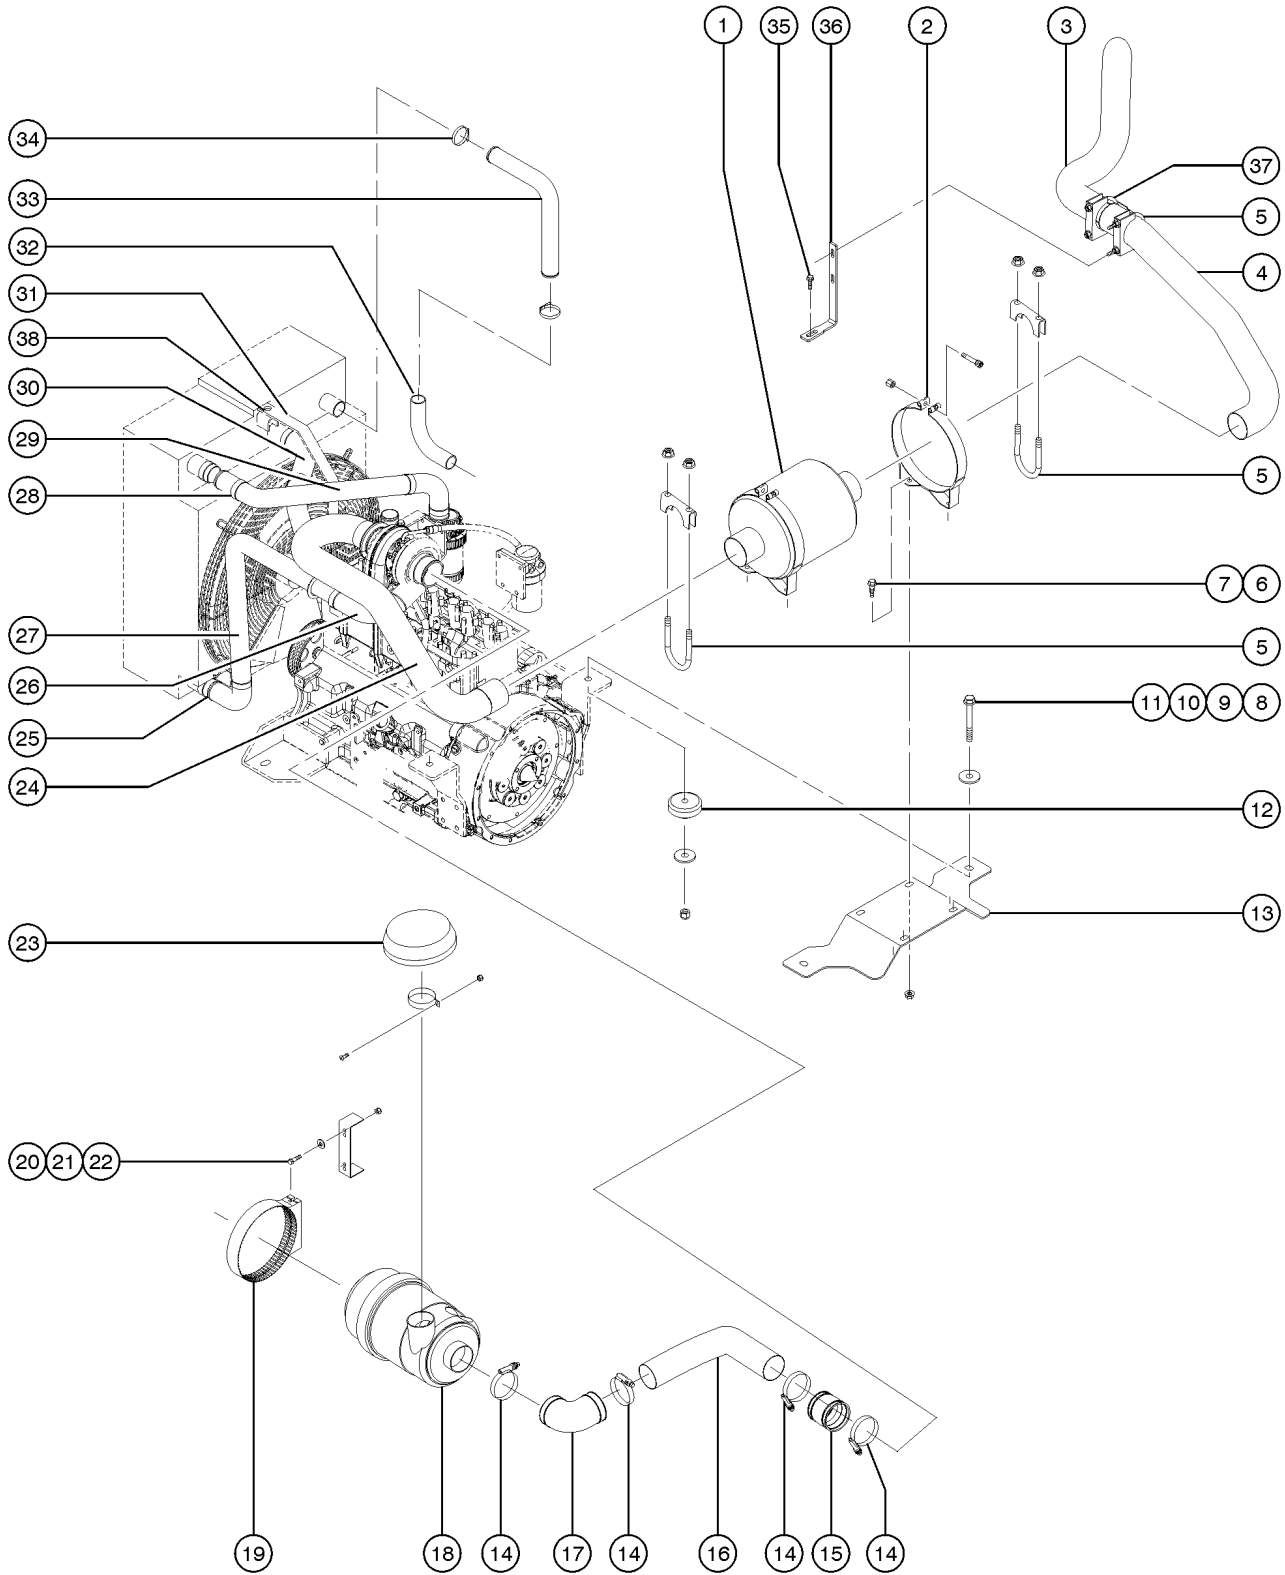

503.1 John Deere-4045, T3 Engine, Air Cleaner Assembly

503.1 John Deere-4045, T3 Engine, Air Cleaner Assembly

Item	Part No.	Description	Qty.	Item	Part No.	Description	Qty.
--				36	141303GT	FORMING,EXHAUST BRACKET.....1	
--	7-158-87GT	RADIATOR HOSE / LOWER		37	141326GT	CLAMP,MUFFLER,3".....1	
1	115339GT	MUFFLER,JD-4045.....1		38	218492GT	ISOLATOR, UPPER RAD, JD4045 T3.....1	
2	115340GT	MUFFLER MNTG BAND,JD-4045.....2					
3	117877GT	PIPE, TAILPIPE.....1					
4	123017GT	PIPE, EXHAUST, GTH10XX.....1					
5	115291GT	MUFFLER CLAMP, JD-4045.....2					
6	6175GT	SCREW, HHC, 3/8-16 X					
7	48425GT	NUT, LOCKING-LRG. FLANGE, 3/8-16					
8	13004GT	SCREW, HHC, 5/8-11 X 3 GRD.8.....2					
9	6035GT	WASHER, FLAT, USS, 5/8", Y					
10	115333GT	WASHER, ENG. REAR, JD-4045					
11	6024GT	NUT, NYLOCK, 5/8-11					
12	115331GT	ISOLATOR MOUNT, JD-4045.....2					
13	115293GT	BRACKET, MUFFLER.....1					
14	123161GT	HOSE CLAMP.....2					
15	108612GT	CONNECTOR, RUBBER, AIR INTAKE.....1					
16	130059GT	PIPE, AIR INTAKE, JD					
17	7-109-05GT	ELBOW, 90 DEG					
18	123806GT	AIR CLEANER, M&H400, MIRROR IN					
--	7-109-04GT	FILTER ELEMENT / PRIMARY for 123806					
--	7-109-14GT	SAFETY ELEMENT for 123806					
19	7-109-03GT	MOUNTING BAND, SMALL BASE.....1					
20	13000GT	SCREW, HHC, 5/16-18 X 1.25					
21	5397GT	WASHER, FLAT, USS, 5/16", Y					
22	6782GT	NUT, NYLOCK, 5/16-18					
23	7-109-02GT	RAIN CAP W/CLAMP.....1					
24	115294GT	Exhaust Pipe, Muffler.....1					
--	7-183-98GT	CLAMP, TURBO-EXHAUST PIPE (clamp used to couple turbo to exhaust pipe)					
25	115295GT	Clamp, 2 inches					
26	115296GT	ELBOW, SILICONE.....1					
27	115297GT	Pipe, Lower.....1					
28	115299GT	Clamp, 2 inches.....1					
29	115298GT	Pipe, Upper.....1					
30	115300GT	HOSE, RADIATOR.....1					
31	130726GT	BRACKET, UPPER SUPPORT.....1					
32	115313GT	WATER TUBE, W/FLANGE, JD-4045.....1					
33	7-158-87GT	RADIATOR HOSE / LOWER.....1					
34	115292GT	CLAMP, HOSE, JD-4045.....1					
35	141325GT	BOLT, 12X20MMX1.75X10.9 GR FLNG...1