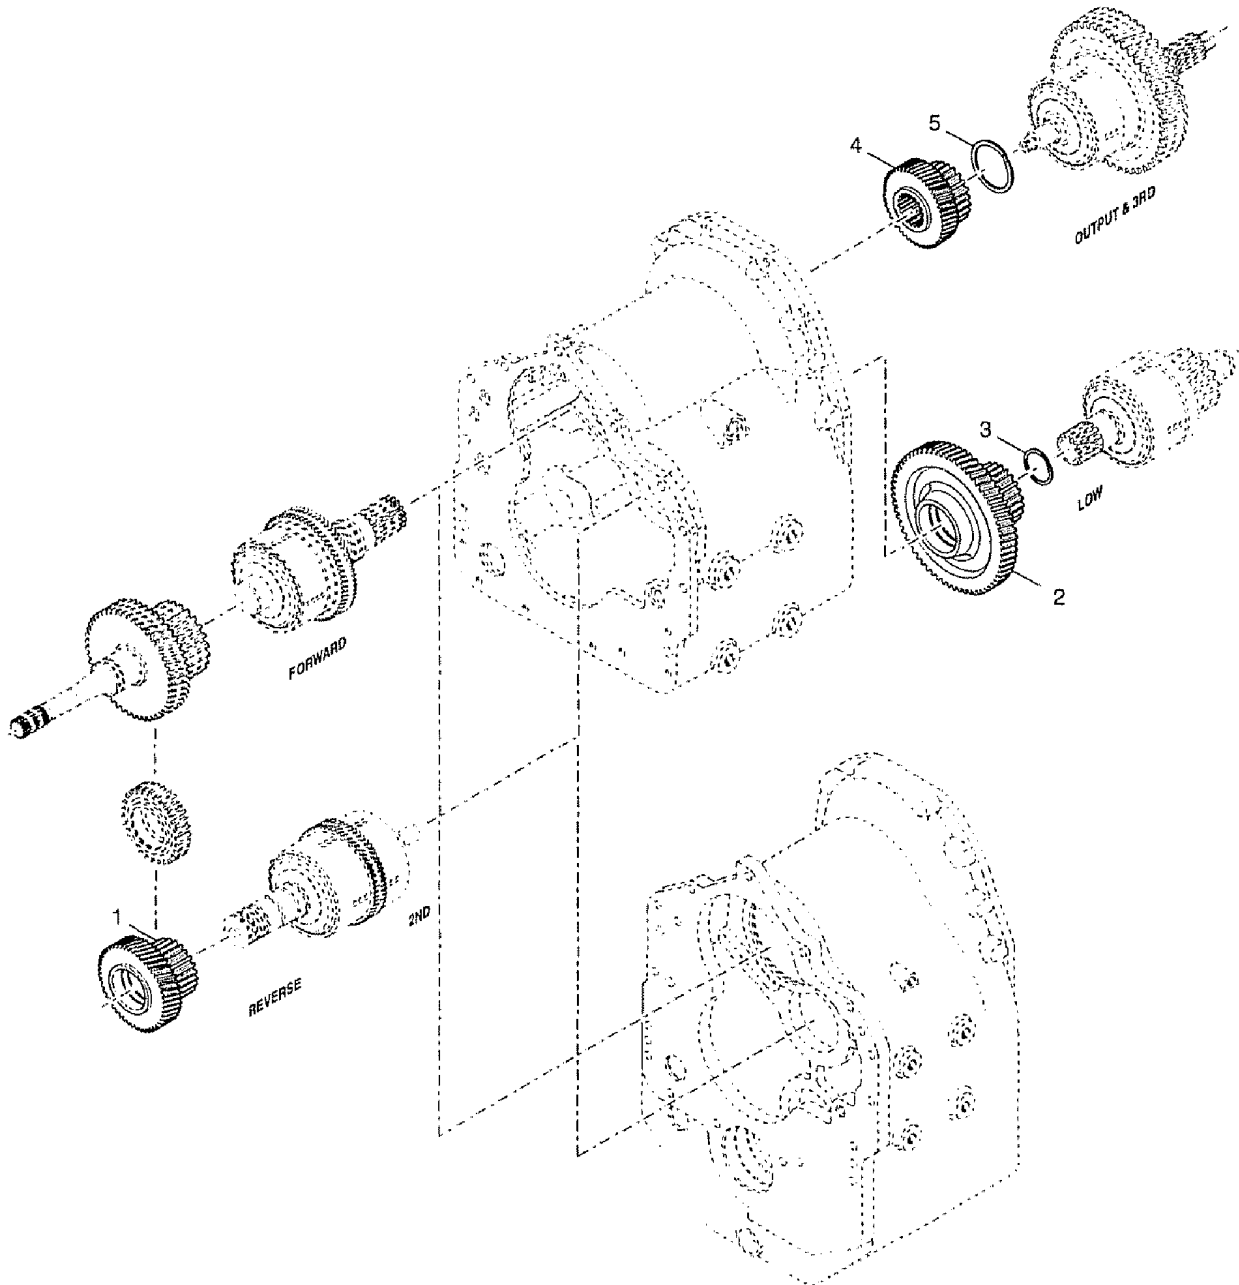

306.1 Gear Assembly

Item	Part No.	Description	Qty.
1	7-126-641GT	GEAR,LOW & REVERSE CLUTCH.....	1
2	130429GT	GEAR,LOW CLUTCH.....	1
3	7-126-45GT	RING,RETAINING.....	1
4	7-126-581GT	ASSY,3RD CLUTCH GEAR..... <i>(includes item 6)</i>	1
5	7-126-45GT	RING,RETAINING.....	1