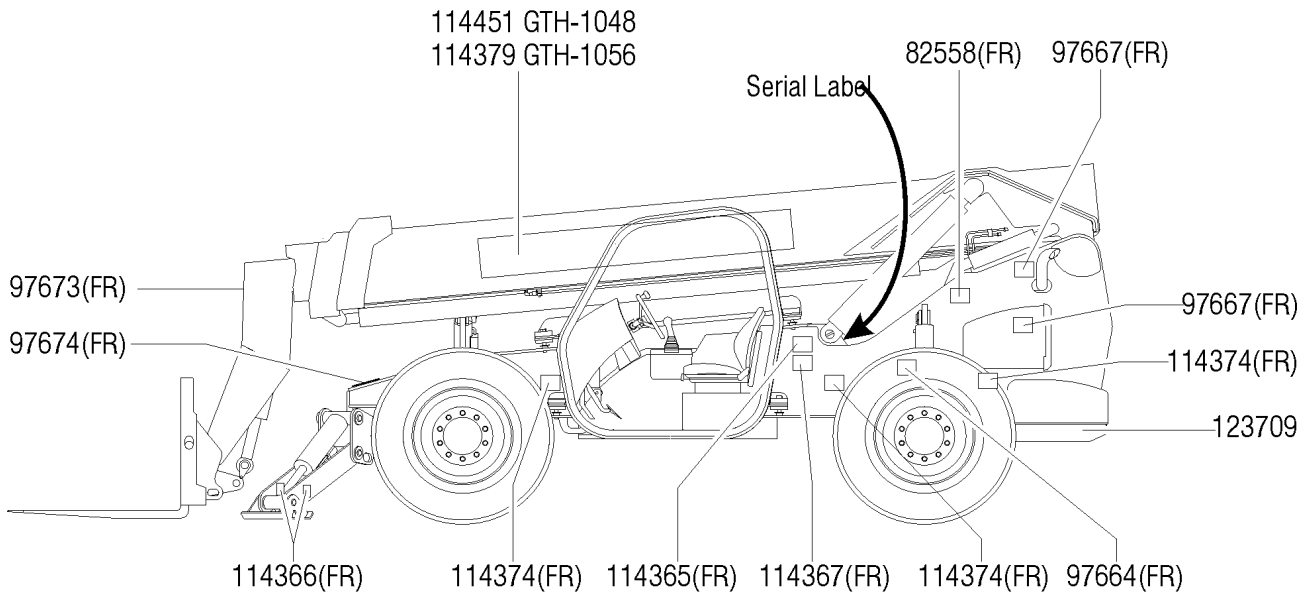

101.1 Decals with Words, Cab Side (to SN GTH1012-16291)

101.1 Decals with Words, Cab Side (to SN GTH1012-16291)

Item	Part No.	Description	Qty.
--	238312GT	DECAL KIT,WORDS, 1056,COMPLETE	
1	82558GT	DECAL,WARN,SKIN INJECTION HAZ*.....	2
2	97664GT	DECAL,WARN,CRUSH HAZ MOVING PT.....	1
3	97667GT	DECAL,WARN,BURN HAZARD.....	3
4	97673GT	Danger - Fall Hazard, No Riders.....	2
5	97674GT	Warning - Crush Hazard, Overhead Parts.....	1
6	114365GT	DECAL,BODYCRUSH,ROLLING MACHIN.....	2
7	114366GT	DECAL,FOOT CRUSH,OUTRIGGERS..	4
8	114367GT	DECAL,FALLING OBJECT HAZARD....	2
9	114374GT	DECAL,TIRE ROTATE,CRUSH.....	6
10	114379GT	DECAL,COSMETIC,GENIE GTH-1056..	2
11	123709GT	DECAL,GRAY VINYL, SHAPED.....	1
12	231155GT	DECAL, A-G, GTH1056, WHITE.....	1