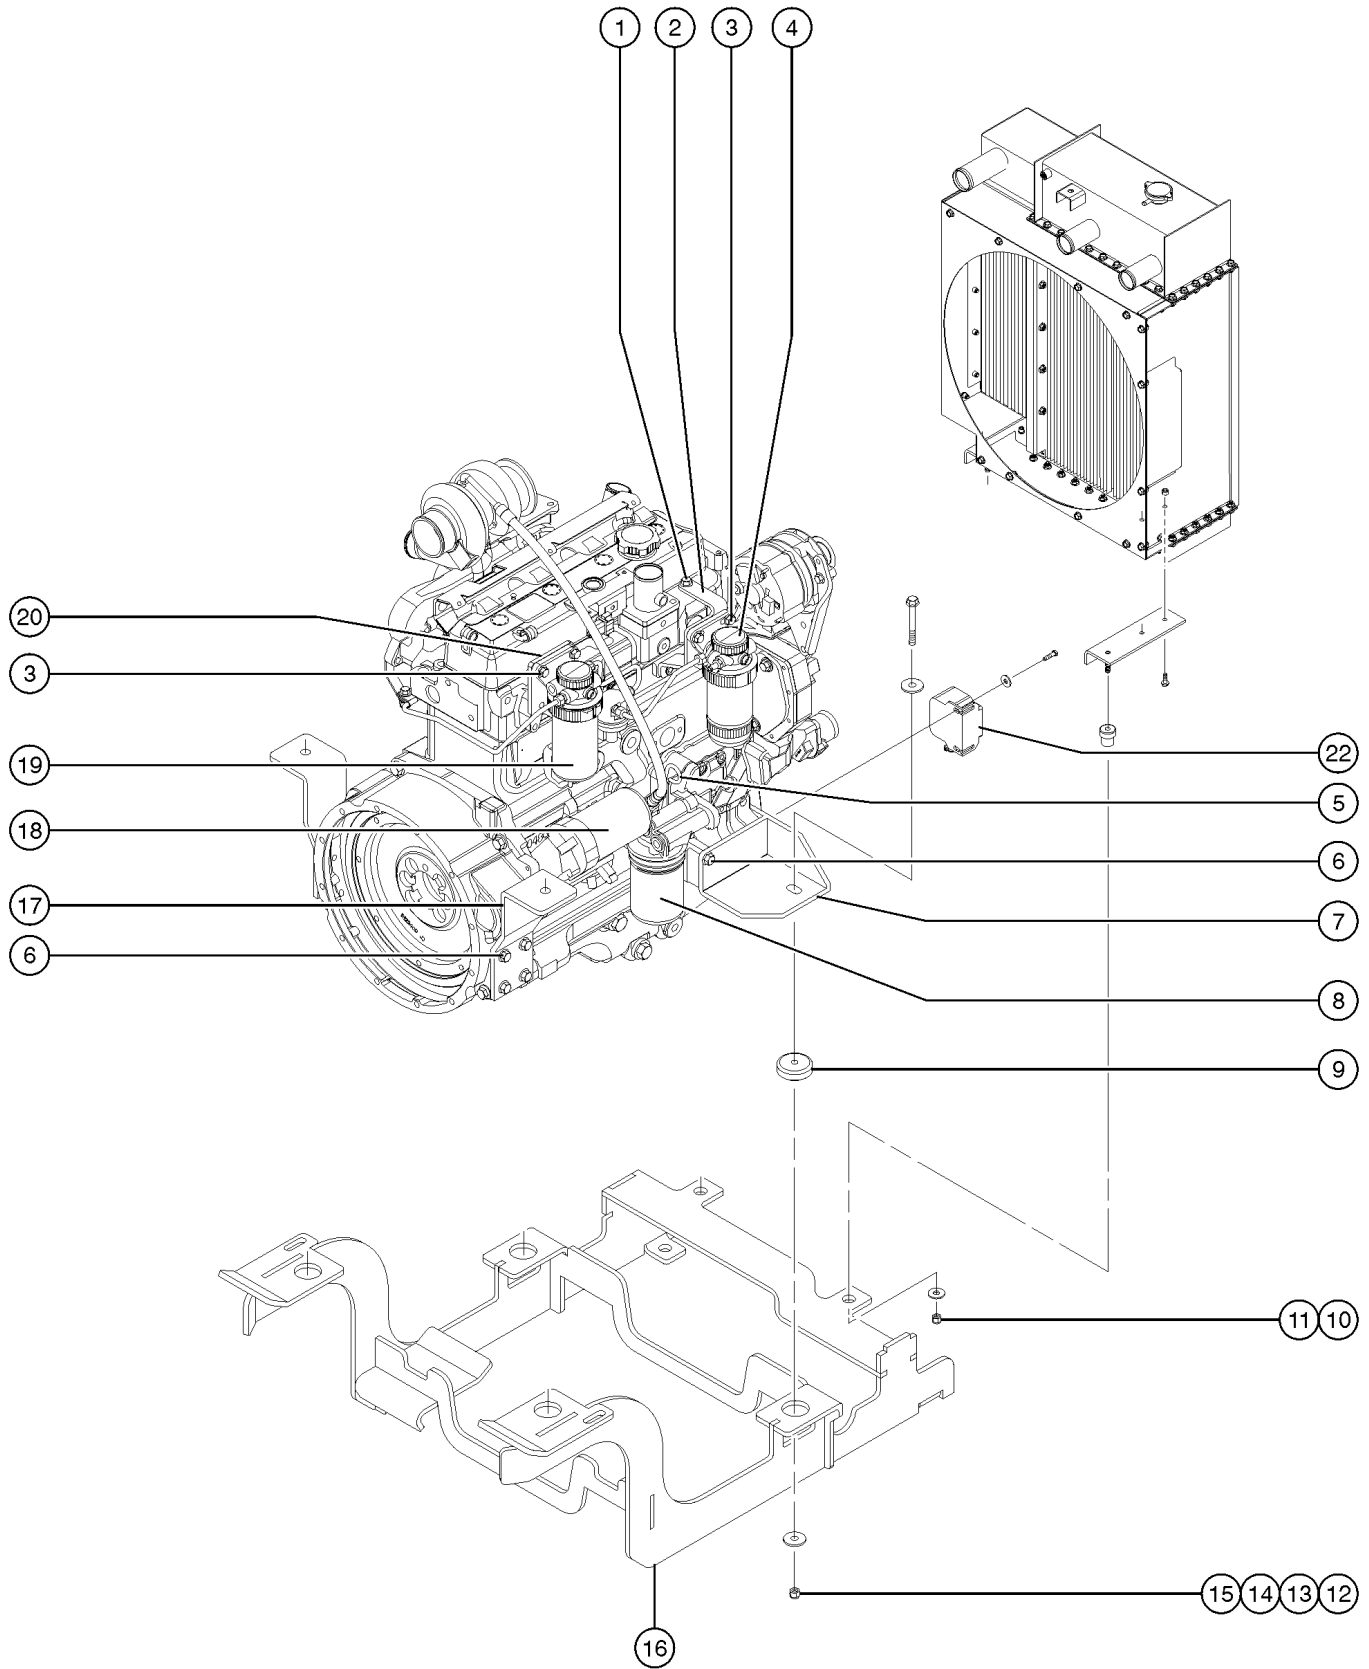

502.1 John Deere-4045, T3 Engine, View 2

502.1 John Deere-4045, T3 Engine, View 2

Item	Part No.	Description	Qty.
1	27034GT	SCREW,HHC,M10 X 25MM,GR 8.8.....1	1
2	115326GT	FUEL FILTER BRACKET,JD-4045.....1	1
3	115327GT	SCREW,M10X20,JD-4045.....2	2
4	115328GT	FUEL FILTER,PRIMARY,JD-4045.....1	1
--	115329GT	FILTER ELEMENT,JD-4045(115328)	
5	115325GT	DIPSTICK,JD-4045.....1	1
6	49381GT	SCREW,HHC,M12 X 30.....5	5
7	822968GT	ASSY,ENG MNT,RH FR,JD4045 T3.....1	1
8	7-183-184GT	OIL FILTER/ENGINE.....1	1
9	115331GT	ISOLATOR MOUNT,JD-4045.....4	4
10	4828GT	NUT, NYLOCK, 3/8-16	
11	115332GT	WASHER,JD-4045	
12	138062GT	NUT,NYLOCK,5/8-11, GR. 8	
13	115333GT	WASHER,ENG.REAR,JD-4045	
14	6035GT	WASHER,FLAT,USS,5/8",Y	
15	13004GT	SCREW,HHC,5/8-11 X 3 GRD.8.....4	4
16	115334GT	ENGINE WELDMENT SKID,JD-4045....1	1
17	115335GT	ENG.MOUNT,REAR RT SIDE,JD-4045...1	1
18	115336GT	STARTER MOTOR,JD-4045.....1	1
--	115337GT	SOLENOID,STARTER,JD4045(115336	
19	130493GT	FINAL FILTER,FUEL,JOHN DEERE.....1	1
20	115338GT	FILTER MNTG PLATE,JD-4045.....1	1
21	7-190-04GT	MOUNT,RUBBER,CENTER,BONDED....3	3
22	219457GT	HARNES, BACKUP ALARM.....1	1
--	6091GT	NUT, NYLOCK, 1/4-20	
--	6-6212-04GT	WASHER,FLAT,.250, HARDENED	
--	6888GT	SCREW, HHC, 1/4-20 X 1