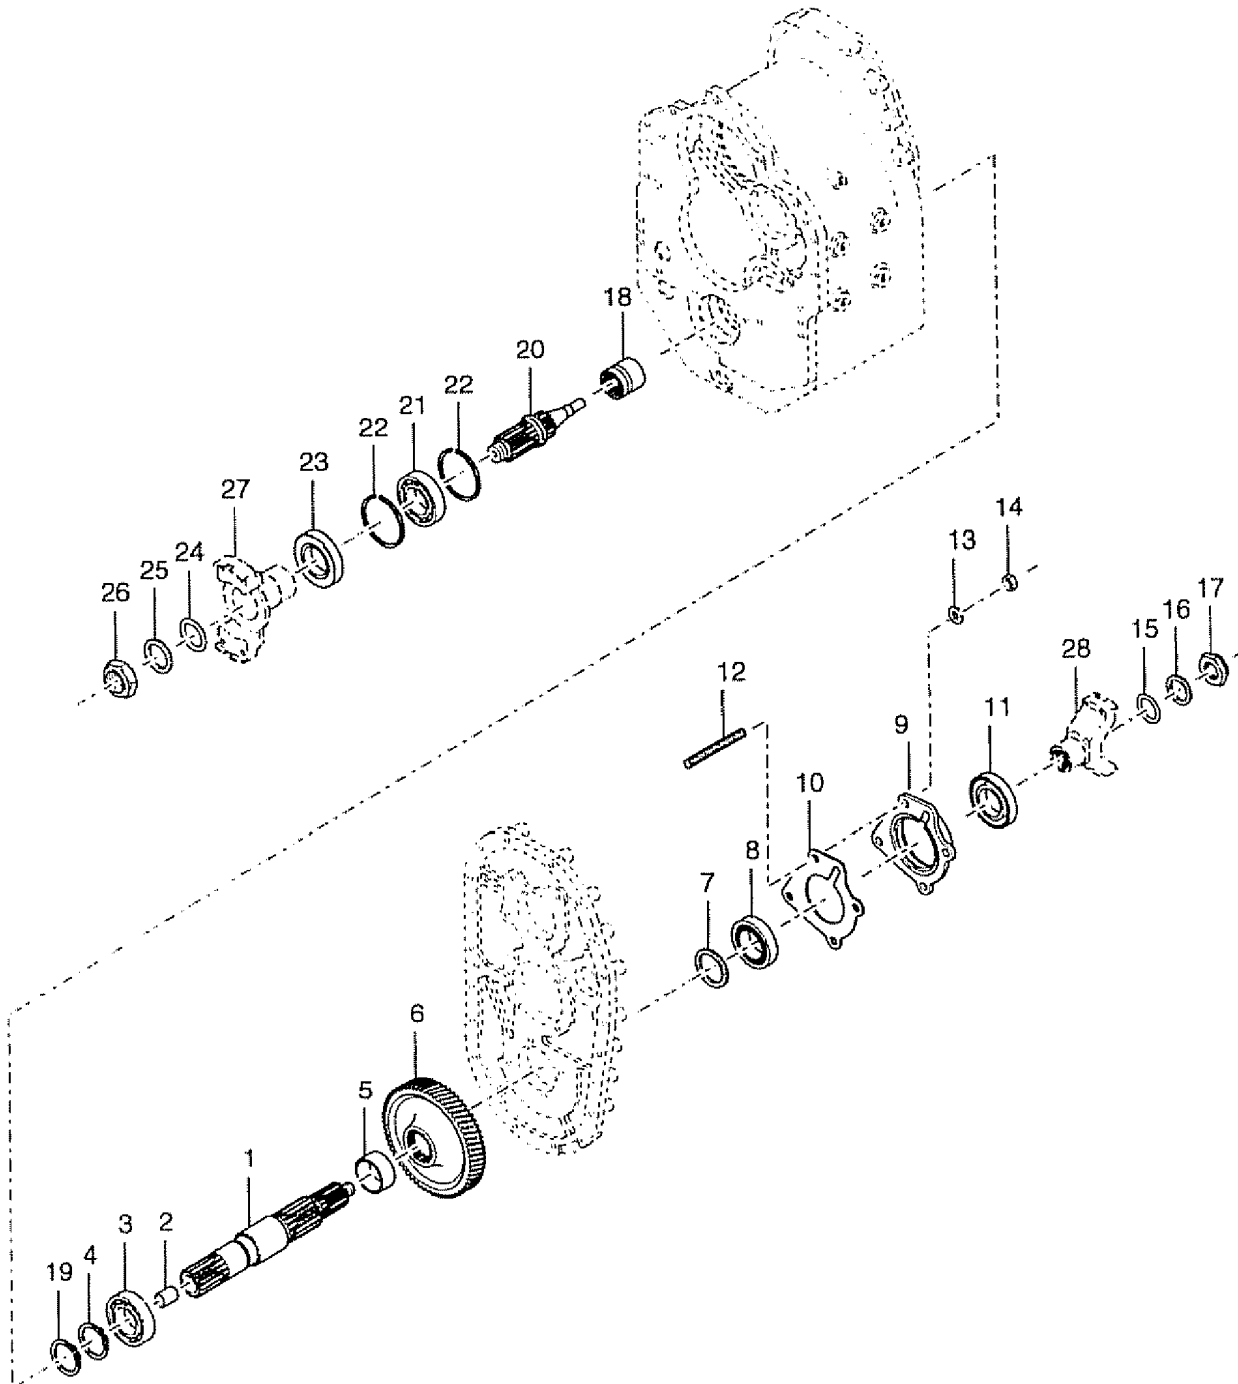

314.1 Output Shaft Assembly

314.1 Output Shaft Assembly

Item	Part No.	Description	Qty.
1	7-126-662GT	ASSY,OUTPUT SHAFT & BUSHING.....1 <i>(includes item 2)</i>	1
2	7-126-311GT	BUSHING.....1	1
3	7-126-161GT	BEARING,LOW SPEED CLUTCH SHAFT.....1	1
4	7-126-49GT	RING,BEARING RETAINER.....1	1
5	7-126-125GT	SPACER,OUTPUT SHAFT GEAR.....1	1
6	7-126-582GT	GEAR,OUTPUT SHAFT.....1	1
7	7-126-123GT	SPACER,OUTPUT SHAFT.....1	1
8	130462GT	BEARING,BALL.....1	1
9	7-126-663GT	CAP,REAR BEARING.....1	1
10	7-126-664GT	GASKET,BEARING CAP.....1	1
11	7-126-114GT	SEAL,OIL.....1	1
12	7-126-115GT	STUD,BEARING CAP.....4	4
13	7-126-116GT	LOCKWASHER.....4	4
14	7-126-117GT	NUT,STUD.....4	4
15	7-126-118GT	O-RING,INPUT FLANGE.....1	1
16	7-126-314GT	WASHER,FLANGE.....1	1
17	130362GT	NUT,TRANSMISSION,GTH10XX.....1	1
18	7-126-310GT	COUPLING,DRIVE.....1	1
19	7-126-49GT	RING,BEARING RETAINER.....1	1
20	7-126-309GT	SHAFT,DISCONNECT.....1	1
21	7-126-307GT	BEARING,BALL.....1	1
22	7-126-306GT	SNAP RING.....2	2
23	7-126-305GT	SEAL,OIL.....1	1
24	7-126-304GT	O-RING.....1	1
25	7-126-303GT	WASHER,FLANGE.....1	1
26	7-126-302GT	NUT,FLANGE.....1	1
27	130457GT	OUTPUT FLANGE.....1 <i>(output flange to the rear axle)</i>	1
28	130458GT	FLANGE,6C.....1 <i>(output flange to the front axle)</i>	1