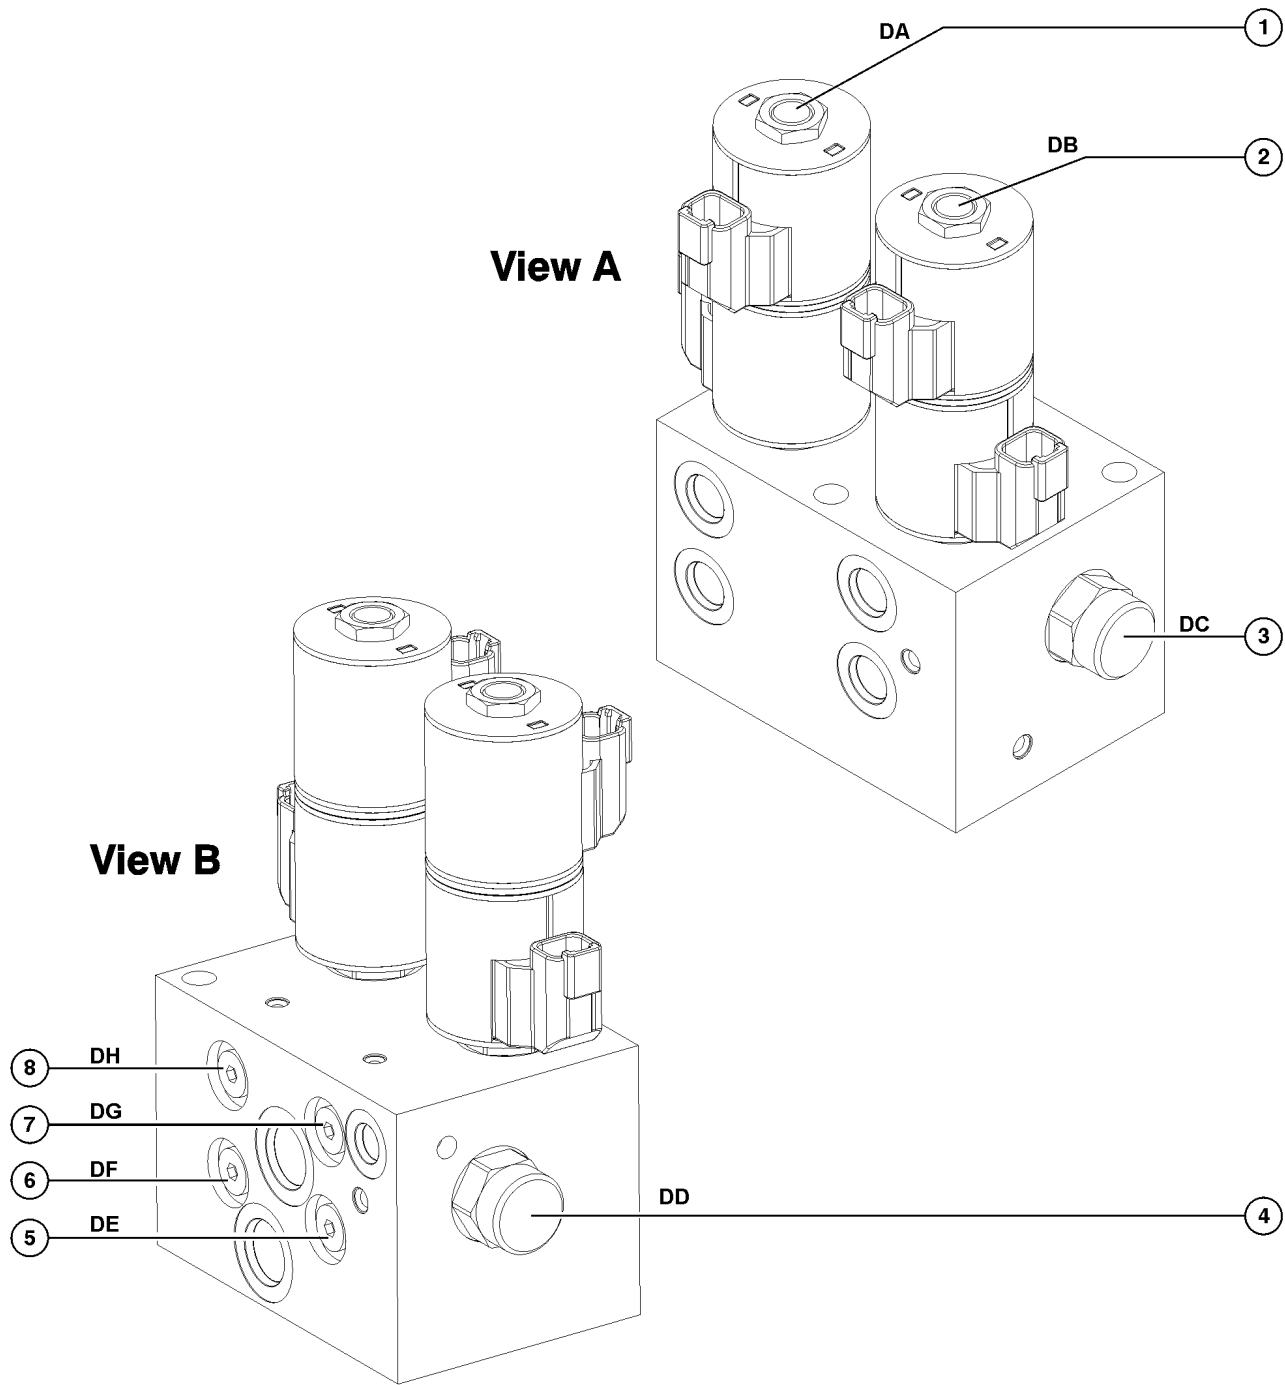

811.1 Stabilizer Manifold