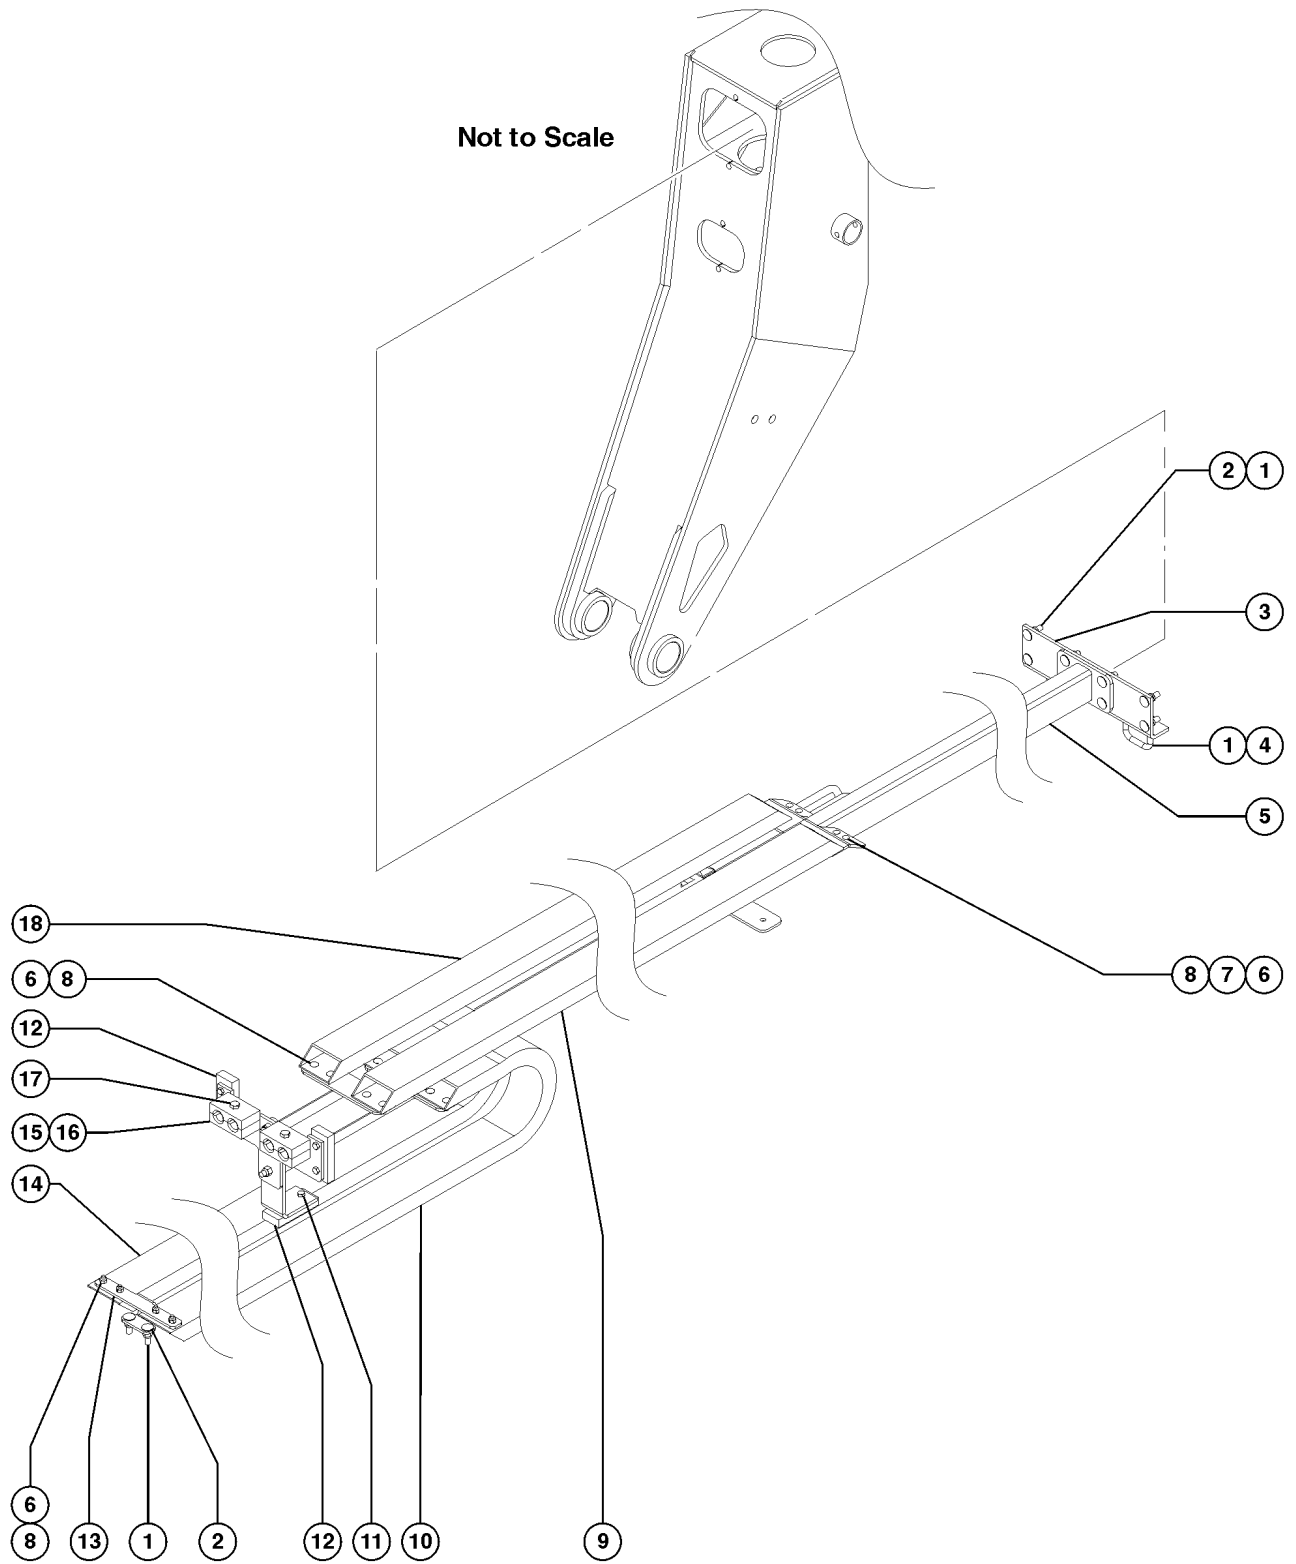

705.1 Cable Track Assembly

705.1 Cable Track Assembly

Item	Part No.	Description	Qty.
--	1255546GT	HD CABLE TRACK KIT GTH-1056 <i>heavy duty replacement</i>	
1	4828GT	NUT, NYLOCK, 3/8-16.....	14
2	105092GT	BOLT,CARRIAGE,3/8-16X1.25,GR5.....	12
3	141198GT	FORMING,CABLE BRIDGE MOUNT.....	1
4	141183GT	U-BOLT,3/8-16X2X3 ZINC.....	1
5	141201GT	WELDMENT,CABLE BRIDGE.....	1
6	6878GT	BOLT,CARRIAGE,1/4-20 X .75,G2.....	8
7	6638GT	WASHER, FLAT, USS, 1/4"Y.....	2
8	6091GT	NUT, NYLOCK, 1/4-20.....	8
9	141204GT	TRACK,PLASTIC CABLE..... <i>(models with auxiliary hydraulics only)</i>	1
10	108951GT	TRACK,PLASTIC CABLE..... <i>(models with auxiliary hydraulics only) GPN 108951 is obsolete.</i>	1
--	219651GT	TRACK,PLASTIC CABLE..... <i>(models with auxiliary hydraulics only)</i>	1
11	6090GT	SCREW, HHC, 1/4-20 X .75.....	6
12	104741GT	WEAR PAD,3.75 X 1.50 X .63.....	3
13	123023GT	FORMING,CABLE TRACK MOUNT.....	1
14	219651GT	TRACK,PLASTIC CABLE..... <i>(all models)</i>	1
15	141197GT	WELDMENT,HOSE CLAMP.....	1
16	141200GT	PLATE,HOSE CLAMP,TAPPED.....	1
17	8516GT	SCREW, HCC, 3/8-16 X 1.50.....	1
18	141204GT	TRACK,PLASTIC CABLE..... <i>(all models)</i>	1