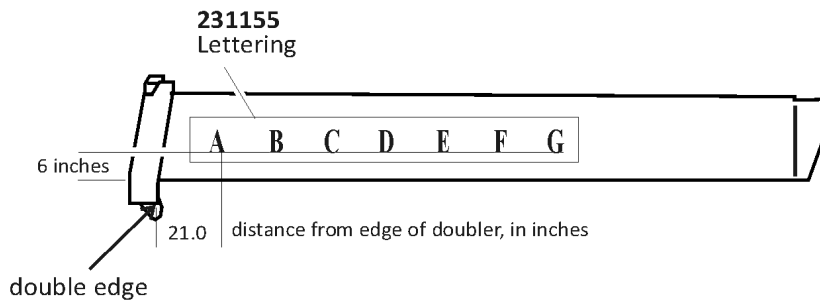

104.2 Decals with Symbols, Cab Side (from GTH1012-16292)

104.2 Decals with Symbols, Cab Side (from GTH1012-16292)

Item	Part No.	Description	Qty.
--		DECAL KIT,SYM,1056,COMPLETE	
1	82560GT	DECAL,SYMBOL-SKIN INJECT HAZRD.....	2
2	114379GT	DECAL,COSMETIC,GENIE GTH-1056...	2
3	133031GT	DECAL,BURN HAZARD,SYMB.....	3
4	237720GT	DECAL,BODYCRUSH,ROLLING MACHINE.....	1
5	215644GT	DECAL,WARNING,CRUSH HAZZARD,TI.....	2
6	133044GT	DECAL,FOOT CRUSH,OUTRIGGER SYM.....	2
7	215646GT	DECAL, 2 DECAL COMBO.....	1
8	215648GT	DECAL, FALL HAZARD.....	2
9	231155GT	DECAL, A-G, GTH1056, WHITE.....	1