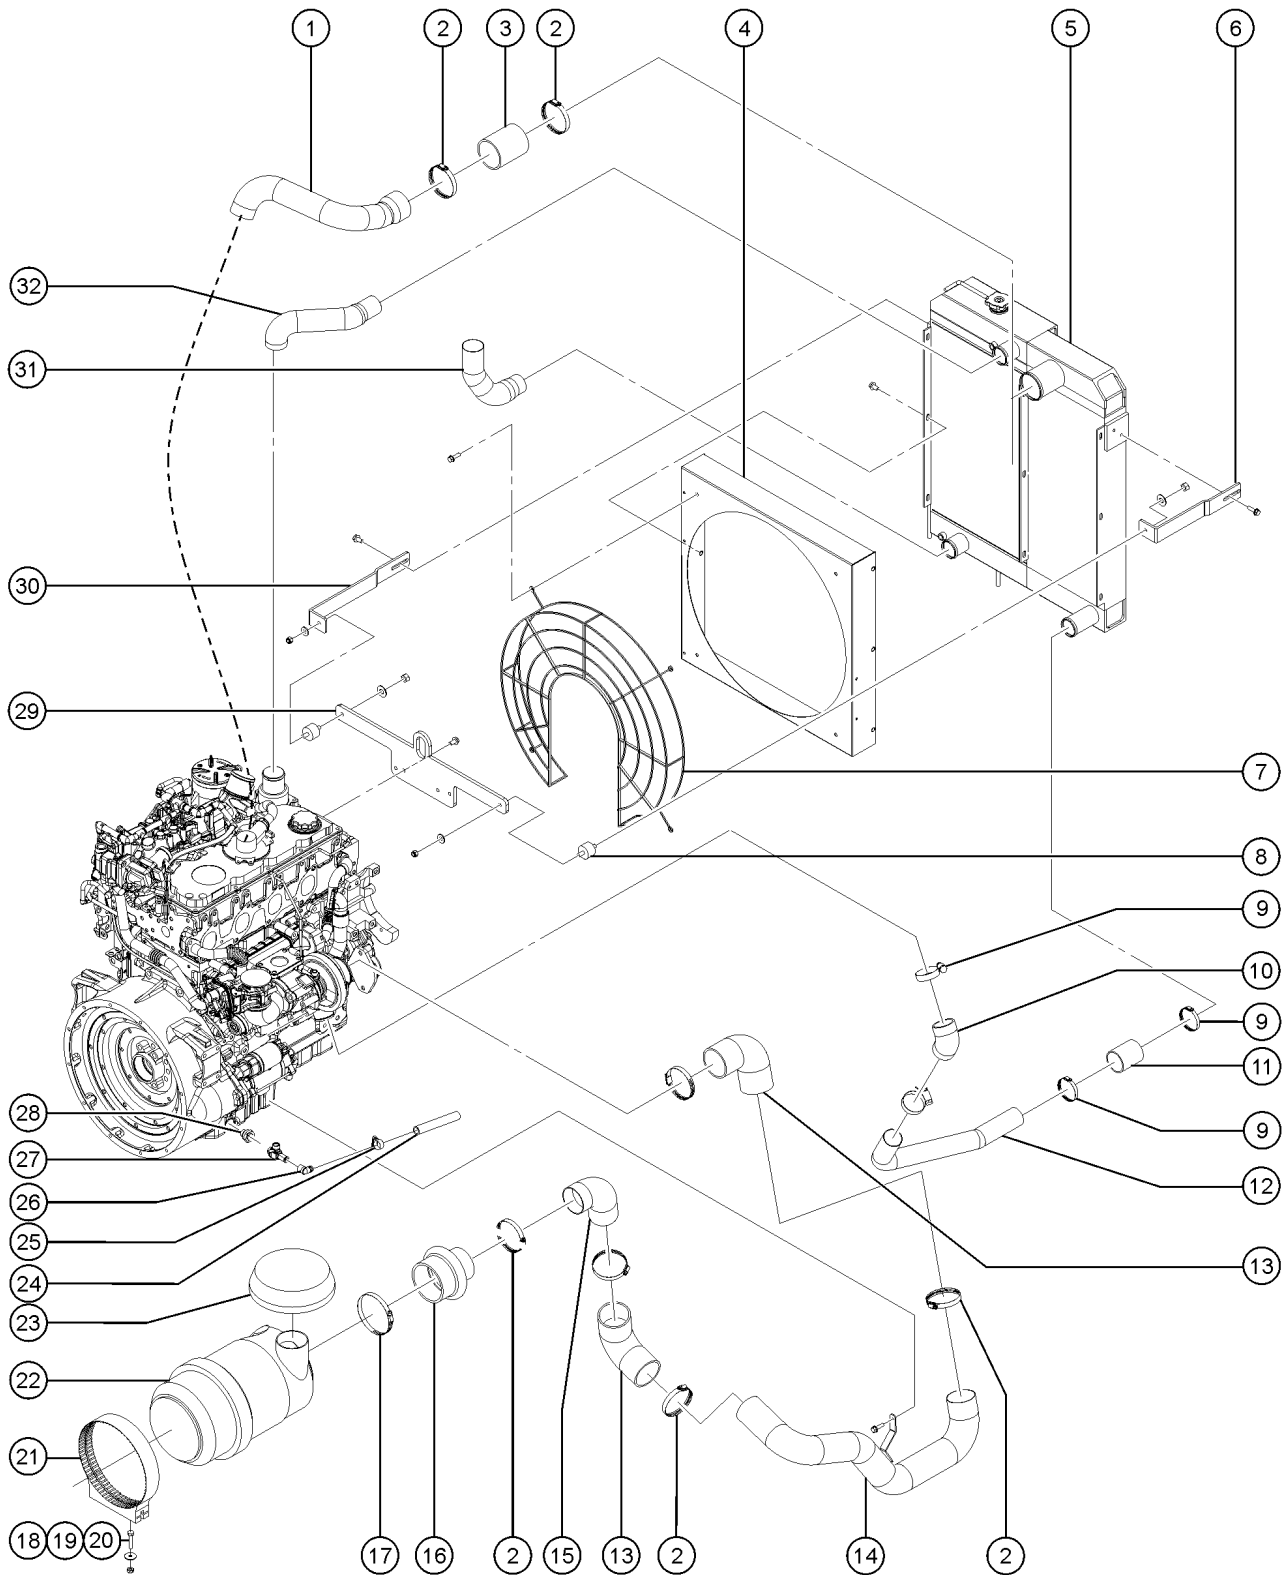

507.1 Perkins 1204E-E44TA Engine, View 1

507.1 Perkins 1204E-E44TA Engine, View 1

Item	Part No.	Description	Qty.
--	216748GT	ASSEMBLY, OIL DRAIN VALVE KIT (includes item # 15, 16 & 20-22)	
1	220042GT	PIPE,CAC INTAKE,1204E-E44TA.....1	1
2	30489GT	CLAMP,HOSE,3.50.....4	4
3	220047GT	UPR CAC PIPE CNCTR,1204E-E44TA...1	1
4		Ref., FORMING,RAD SHROUD,1204E-E44TA.....1 (included with radiator 220040GT)	1
5	220040GT	RADIATOR, PERKINS, 1204E-E44TA....1	1
--	218403GT	CAP,RADIATOR,GTH137CAP.....1	1
6	220037GT	FRMNG,UPPER RGT RAD,124E-E44TA.....1	1
7	220061GT	FAN GUARD, 1204E-E44TA.....1	1
8	T114349GT	ISOLATOR,PERKINS 127HP T3.....2	2
9	218423GT	HOSE CLAMP,CONST TNSN,5/8X2"....4	4
10	220046GT	UPR CAC PIPE CNCTR,1204E-E44TA...1	1
11	220045GT	UPR CAC CONNECTOR,1204E-E44TA.....1	1
12	220041GT	PIPE,TURBO-CAC,1204E-E44TA.....1	1
13	220021GT	ELBOW, 3IN-2.5IN,1204E-E44TA.....2	2
14	220022GT	PIPE,TURBO INLET,1204E-E44TA.....1	1
15	220023GT	PIPE,INTAKE,1204E-E44TA.....1	1
16	220054GT	REDUCER,4"-3",1204E-E44TA.....1	1
17	34955GT	CLAMP,HOSE,5.00.....1	1
18	13000GT	SCREW,HHC,5/16-18 X 1.25	
19	5397GT	WASHER,FLAT,USS,5/16",Y	
20	6782GT	NUT,NYLOCK,5/16-18	
21	220059GT	MTG BAND, SMALL BASE, M&H500	
22	220058GT	AIR CLEANER, M&H500, MIRROR IN...1	1
--	220063GT	FILTER, MAIN, M&H500	
--	220064GT	FILTER, SECONDARY, M&H500	
23	7-109-02GT	RAIN CAP W/CLAMP.....1	1
24	1702GT	HOSE-HEATER,5/8 ID-BLACK.....6	6
25	19273GT	CLAMP,HOSE,,75 **.....1	1
26	216745GT	ELBOW, OIL DRAIN VALVE.....1	1
27	216747GT	VALVE, OIL DRAIN, PERKINS.....1	1
28	216746GT	ADAPTER, OIL DRAIN VALVE.....1	1
29	220039GT	PLATE,RAD SUPPORT, 1204E-E44TA.....1	1
30	220038GT	FRMNG,UPPER LFT RAD,124E-E44TA.....1	1
31	220043GT	HOSE,RAD LOWER,1204E-E44TA.....1	1
32	220044GT	HOSE,RAD UPPER,1204E-E44TA.....1	1