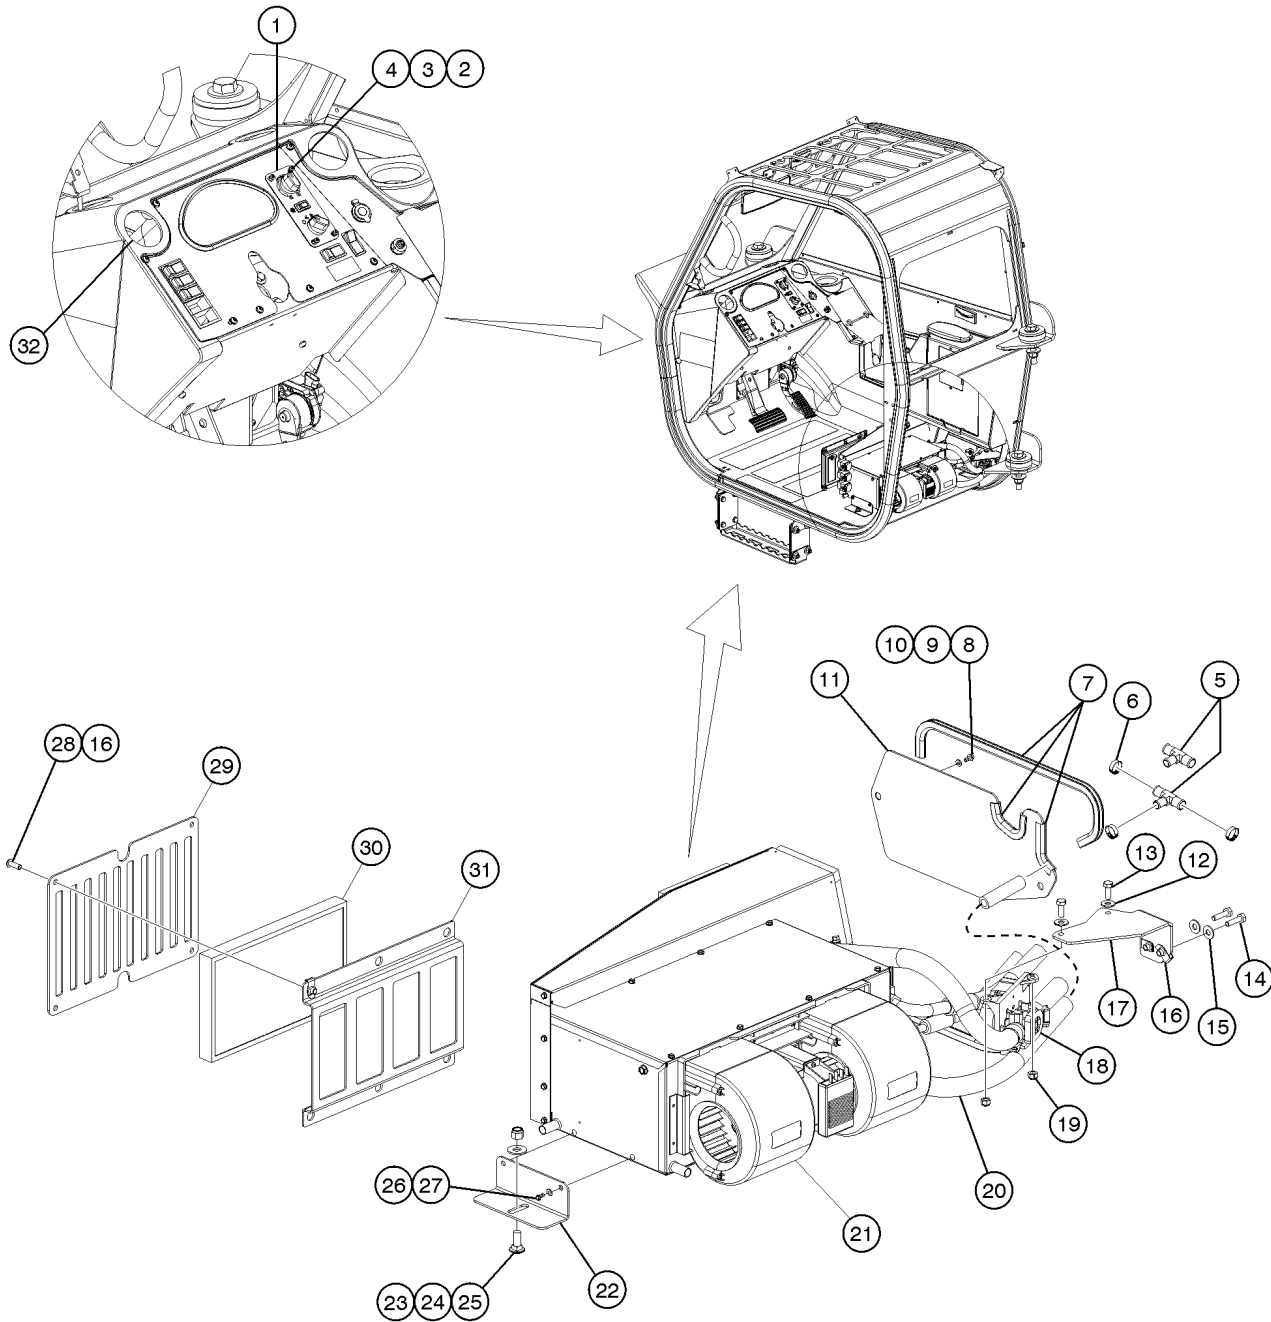

425.1 Enclosed Cab Assembly Option, View 10 (from serial number GTH1012-16292)

425.1 Enclosed Cab Assembly Option, View 10 (from serial number GTH1012-16292)

Item	Part No.	Description	Qty.
1	214580GT	HEAT-AC CONTROL 56-0048.....	1
--	34052GT	RELAY,SPDT,12V(AUTO) PLUG IN**.....	1
--	36206GT	FUSE,25 AMP,ATC.....	1
2	110359GT	SCREW,PHM, 10-24 X .50.....	2
3	6146GT	WASHER,FLAT,MS,#10,Y.....	2
4	5365GT	NUT,NYLOCK,10-24.....	2
5	7-297-02GT	CONNECTOR,HOSE,Y.....	120
6	46131GT	CLAMP,HOSE,.63.....	10
7	46718GT	TRIMLOCK,BLACK,3/16.....	33.5
8	6175GT	SCREW, HHC, 3/8-16 X.....	2
9	6097GT	WASHER, FLAT, USS, 3/8", Y.....	2
10	29868GT	SPRING CLIP,3/8-16,.05-.20X.73,ZAG....	2
11	214853GT	COVER,PANEL, CAB AC.....	1
12	6090GT	SCREW, HHC, 1/4-20 X .75.....	2
13	6638GT	WASHER, FLAT, USS, 1/4"Y.....	2
14	6888GT	SCREW, HHC, 1/4-20 X 1.....	2
15	6638GT	WASHER, FLAT, USS, 1/4"Y.....	2
16	56912GT	SPRING CLIP,1/4-20,.025-.15X.5.....	2
17	233510GT	FORMING, VALVE MOUNT.....	1
18	214588GT	VALVE, HEATER.....	1
19	6091GT	NUT, NYLOCK, 1/4-20.....	2
20	1702GT	HOSE-HEATER,5/8 ID-BLACK.....	122
21	214585GT	HEATER, GTH.....	1
--	214586GT	HEATER/AC ASSY.....	1
22	214587GT	FORMING, HEATER MOUNT.....	2
23	64154GT	BOLT,CARRIAGE,3/8-16 X1.00,G5.....	2
24	6097GT	WASHER, FLAT, USS, 3/8", Y.....	2
25	4828GT	NUT, NYLOCK, 3/8-16.....	2
26	115285GT	TAPPING SCREW M6 X 10 (117649)....	2
27	6356GT	WASHER, LOCK, .25.....	2
28	14297GT	SCREW,BHHS,1/4-20 X .75.....	2
29	214582GT	COVER, CAB AIR INTAKE.....	1
30	214584GT	FILTER, CAB AIR INTAKE.....	1
31	214583GT	FORMING, FILTER BRACKET.....	1
32	229303GT	VENT,3" DEFROSTER,.....	3