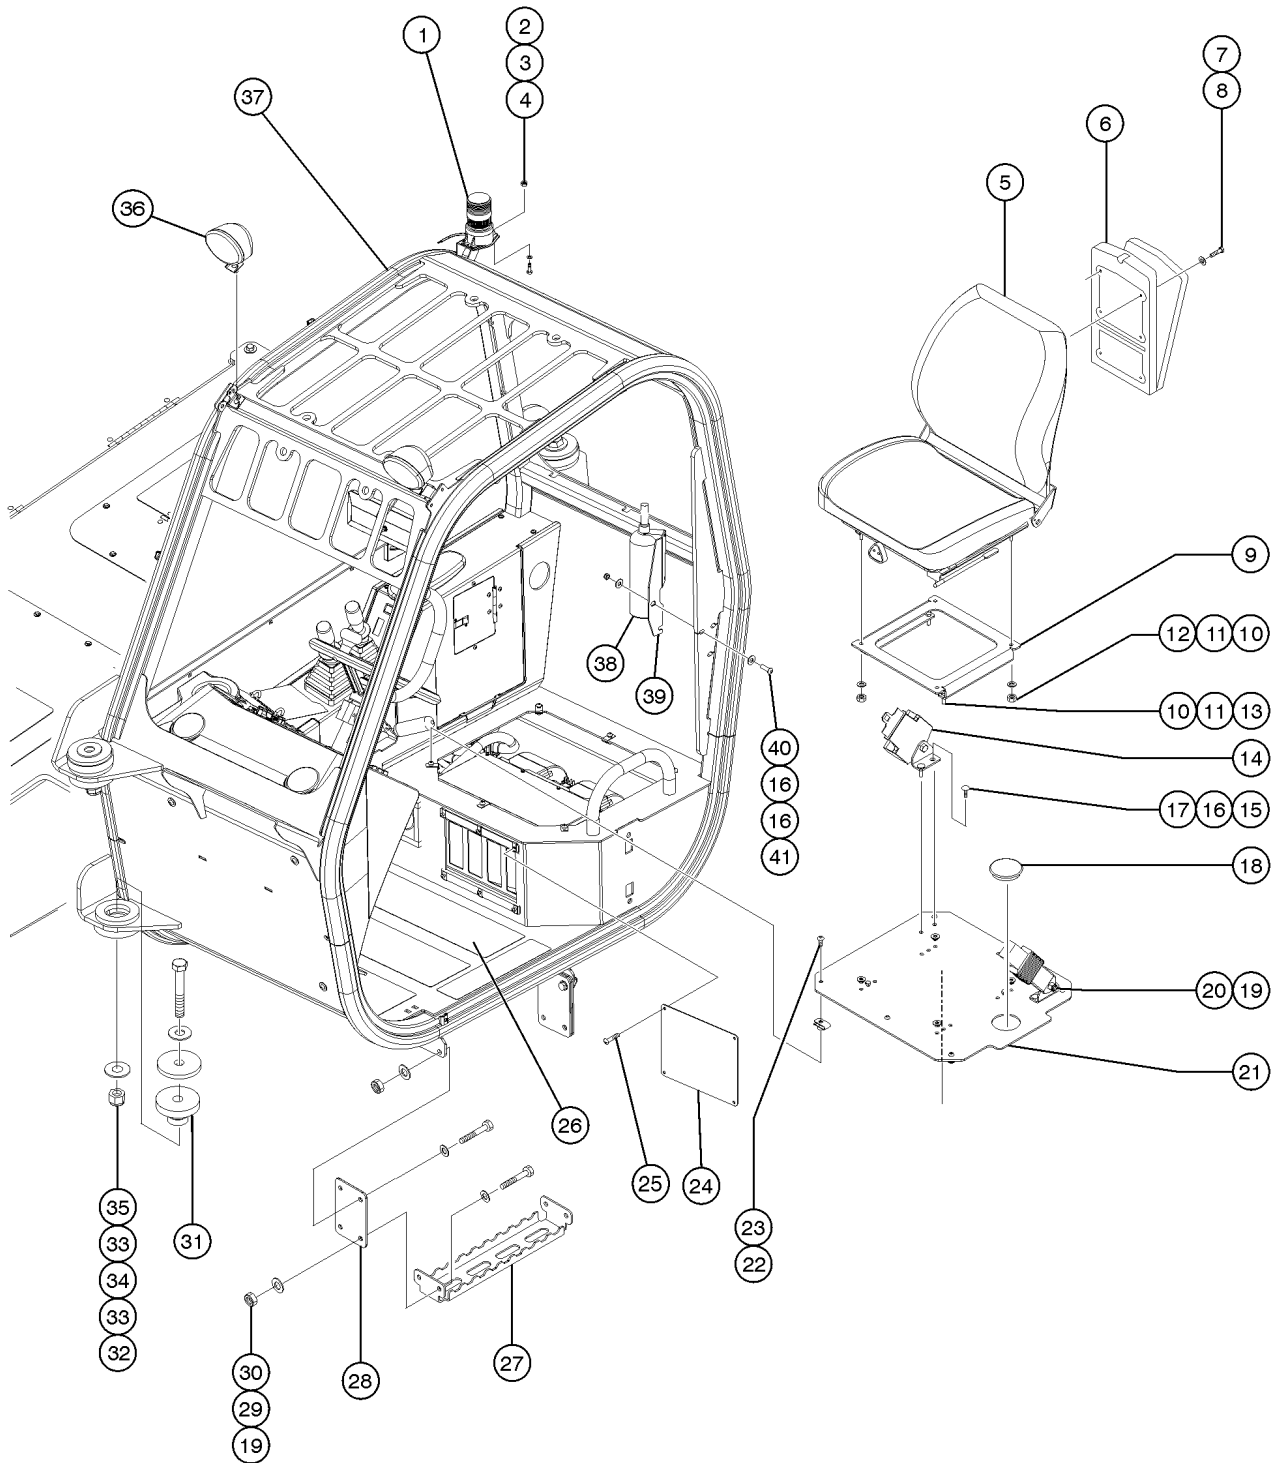

412.1 Standard Cab Components, View 1 (from serial number GTH1012-16292)

412.1 Standard Cab Components, View 1 (from serial number GTH1012-16292)

Item	Part No.	Description	Qty.	Item	Part No.	Description	Qty.
--	162446GT	ASSY, SKYLIGHT W/O WIPER, GTH		25	14297GT	SCREW,BHHS,1/4-20 X .75	
--	162447GT	GLASS,SKYLIGHT W/O WIPER, GTH		26	6091GT	NUT, NYLOCK, 1/4-20	
--	162448GT	ASSY,FRNT WINDOW W/O WIPER, GTH		27	123265GT	FORMING,CAB STEP	
--	162449GT	GLASS,FRONT W/O WIPER, GTH		27A	24537GT	TAPE,NON-SKID,DIE CUT,6"X 2'	
--	233987GT	OPT.SUSPENSION SEAT		28	123108GT	STRAP,FLEXIBLE STEP	
1	226825GT	OPT, BEACON LIGHT <i>Kit, Flashing Beacon, complete</i>		29	6095GT	WASHER,FLAT,USS,1/2",Y	
--	105556GT	LENS,FLASHING BEACON		30	141579GT	BOLT,FLANGE,1/2-13 X 1.75	
--	105557GT	BULB,FLASHING BEACON		31	123139GT	ISOLATOR,CAB	
--	214861GT	ASSY, BEACON LIGHT, GTH.....1 <i>fastener kit</i>		32	123189GT	NUT,NYLOCK,1-8,GR8	
--	229682GT	HARNESS, POWER, BEACON LIGHT <i>wire harness</i>		33	38859GT	WASHER,FLAT,USS,1",Y	
--	229683GT	HARNESS, BEACON LIGHT <i>(includes beacon and wire harness connector)</i>		34	1-1532GT	WASHER,RUBBER MOUNT,CAB	
--	231931GT	STROBE, BEACON, AC COMP, 12-80V <i>for 229683</i>		35	117316GT	SCREW,HHC,1-8X6.5,GR8	
2	5365GT	NUT,NYLOCK,10-24		36	123802GT	HEAD LIGHT <i>REFER TO SECTION 901.2</i>	
3	6146GT	WASHER,FLAT,MS,#10,Y		37	229933GT	WELDMENT,CAB	
4	71874GT	BOLT,CARRIAGE,#10-24X.50,G2		38	88046GT	FIRE EXTINGUISHER	
5	123137GT	SEAT ASSY, STD		39	236433GT	FORMING, EXTINGUISHER MOUNT	
5A	123574GT	SEAT ASSY, FULL-SUSPENSION		40	57072GT	SCREW,BHHS,3/8-16 X 1.25	
6A	44743GT	MANUAL BOX W/DECALS*** .....1 <i>USA/Canada/Australia</i>		41	7713GT	NUT, LP NYLOCK, 3/8-16	
6B	24514GT	BOX,INSTRUCTION STORAGE <i>Europe/Asia/South America (decals required; refer to Section100)</i>					
7	123773GT	BOLT,LAG,1/4NCX1,HEXHEAD					
8	6638GT	WASHER, FLAT, USS, 1/4"Y					
9	229959GT	FORMING,SEAT RISER					
10	6782GT	NUT,NYLOCK,5/16-18					
11	5397GT	WASHER,FLAT,USS,5/16",Y					
12	13000GT	SCREW,HHC,5/16-18 X 1.25					
13	6-5205-08GT	SCREW,HHC,5/16-18X1					
14	117530GT	SEATBELT ASSY,3" RETRACTABLE					
15	105092GT	BOLT,CARRIAGE,3/8-16X1.25,GR5					
16	6097GT	WASHER, FLAT, USS, 3/8", Y					
17	4828GT	NUT, NYLOCK, 3/8-16					
18	123572GT	HOLE PLUG, 3 IN					
19	6198GT	NUT, NYLOCK, 1/2-13					
20	10597GT	SCREW,HHC,1/2-13 X 1.25 GR5					
21	825144GT	PLATE, SEAT MOUNT					
22	28487GT	SCREW,BHHS,3/8-16 X 1					
23	29868GT	SPRING CLIP,3/8-16,.05-.20X.73,ZAG					
24	214854GT	COVER,CAB AIR INTAKE