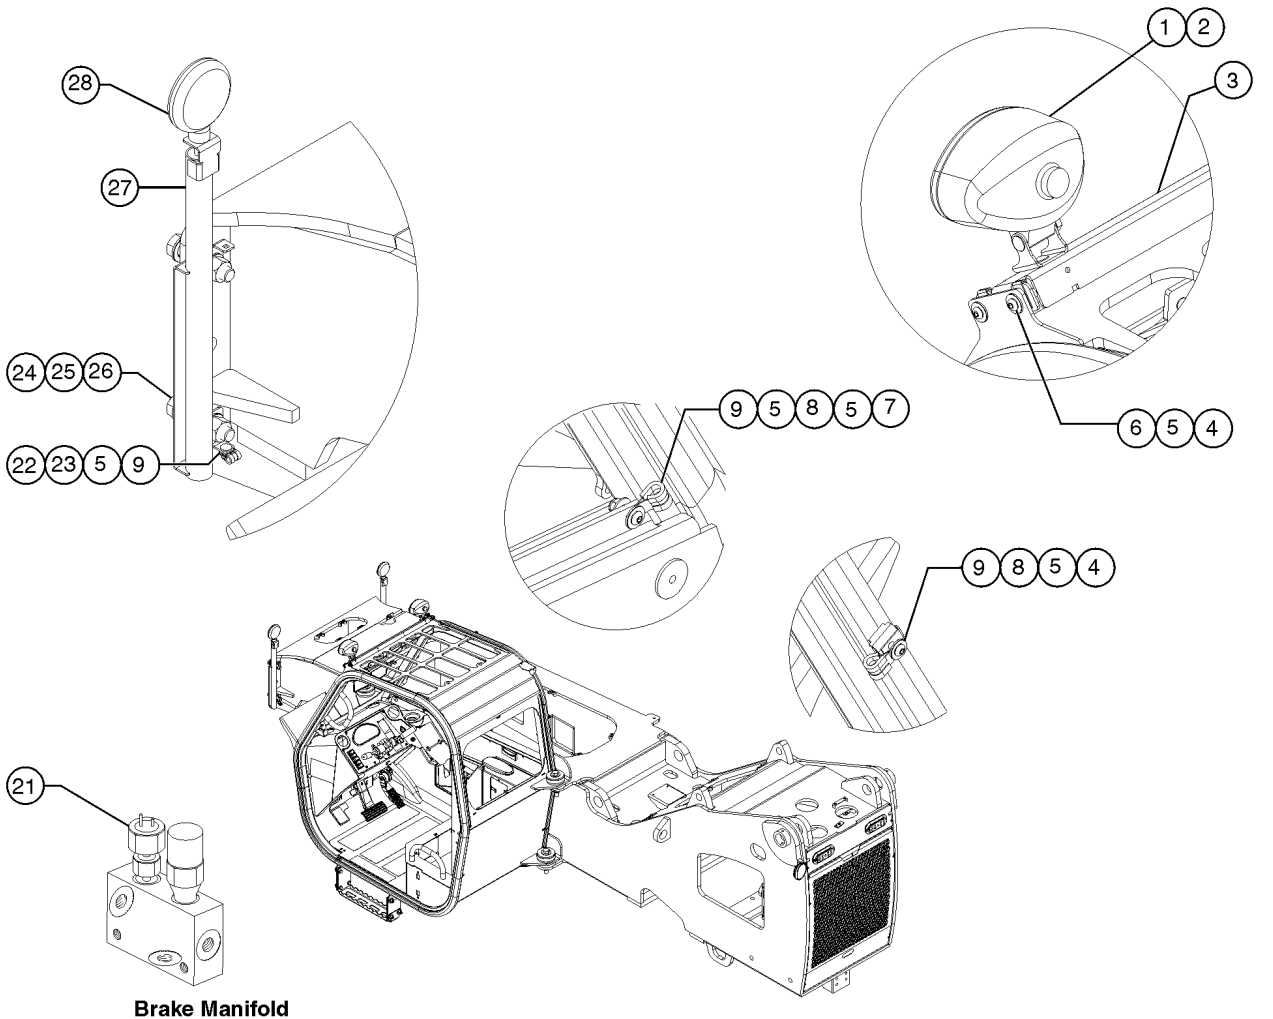

901.2 Road and Work Light Accessory (from serial number GTH1012-16292)

Brake Manifold

901.2 Road and Work Light Accessory (from serial number GTH1012-16292)

Item	Part No.	Description	Qty.
--		SVC KIT,ROADLIGHTS,10XX REV.4 (refer to 215416 Opt, Road Lights, GTH1056)	
1	233989GT	HARNESS, CAB LIGHT.....2 (includes 7-162-02)	
2	7-162-02GT	CAB LIGHT.....2	
3	230032GT	FORMING,LIGHT BAR.....1	
--	124728GT	CLAMP,0.44,#7X1/4,RUB CUSH.....2	
4	11968GT	SCREW,BHHS,1/4-20 X 1.....4	
5	6638GT	WASHER, FLAT, USS, 1/4"Y.....4	
6	56912GT	SPRING CLIP,1/4-20,.025-.15X.5.....4	
7	124728GT	CLAMP,0.44,#7X1/4,RUB CUSH	
8	14297GT	SCREW,BHHS,1/4-20 X .75	
9	6091GT	NUT, NYLOCK, 1/4-20	
10	229684GT	LIGHT, LED RED BRAKE TAIL TURN	
11	77048GT	SCREW,PHM,10-32X3/4,ST TYPE F	
12	6146GT	WASHER,FLAT,MS,#10,Y	
13	6178GT	NUT,NYLOCK,10-32	
14	215481GT	LIGHT, LED WHITE 12V	
15	49379GT	SCREW,HHC,M8 X 1.25 X 25	
16	49408GT	WASHER,LOCK,M8	
17	22571GT	NUT,HEX,M8 X 1.25	
18	229676GT	LIGHT LED WHITE BACKUP 12V	
19	236348GT	SWITCH, LIGHTS	
20	7-125-06GT	SWITCH, TURN SIGNAL	
--	108673GT	SCREW,MACHINE,10-32X2.25BLK.....2	
--	15513GT	NUT,HEX,10-32.....2	
21	229977GT	SWITCH,PRESS,NO,50 PSI,04 OR	
22	45470GT	CLAMP,0.31,#5 X 1/4,RUB CUSH	
23	6878GT	BOLT,CARRIAGE,1/4-20 X .75,G2	
24	117470GT	SCREW,HHC,3/4-10X3.50,GR8	
25	33278GT	WASHER, FLAT, .75 HARDENED	
26	77051GT	NUT,NYLOCK,3/4-10,GRD.8	
27	55987-2000GT	TUBE,RD,STL,1.375X.095X20"A513	
28	7-289-03GT	LIGHT,PEDESTAL BLINKER AMBER	