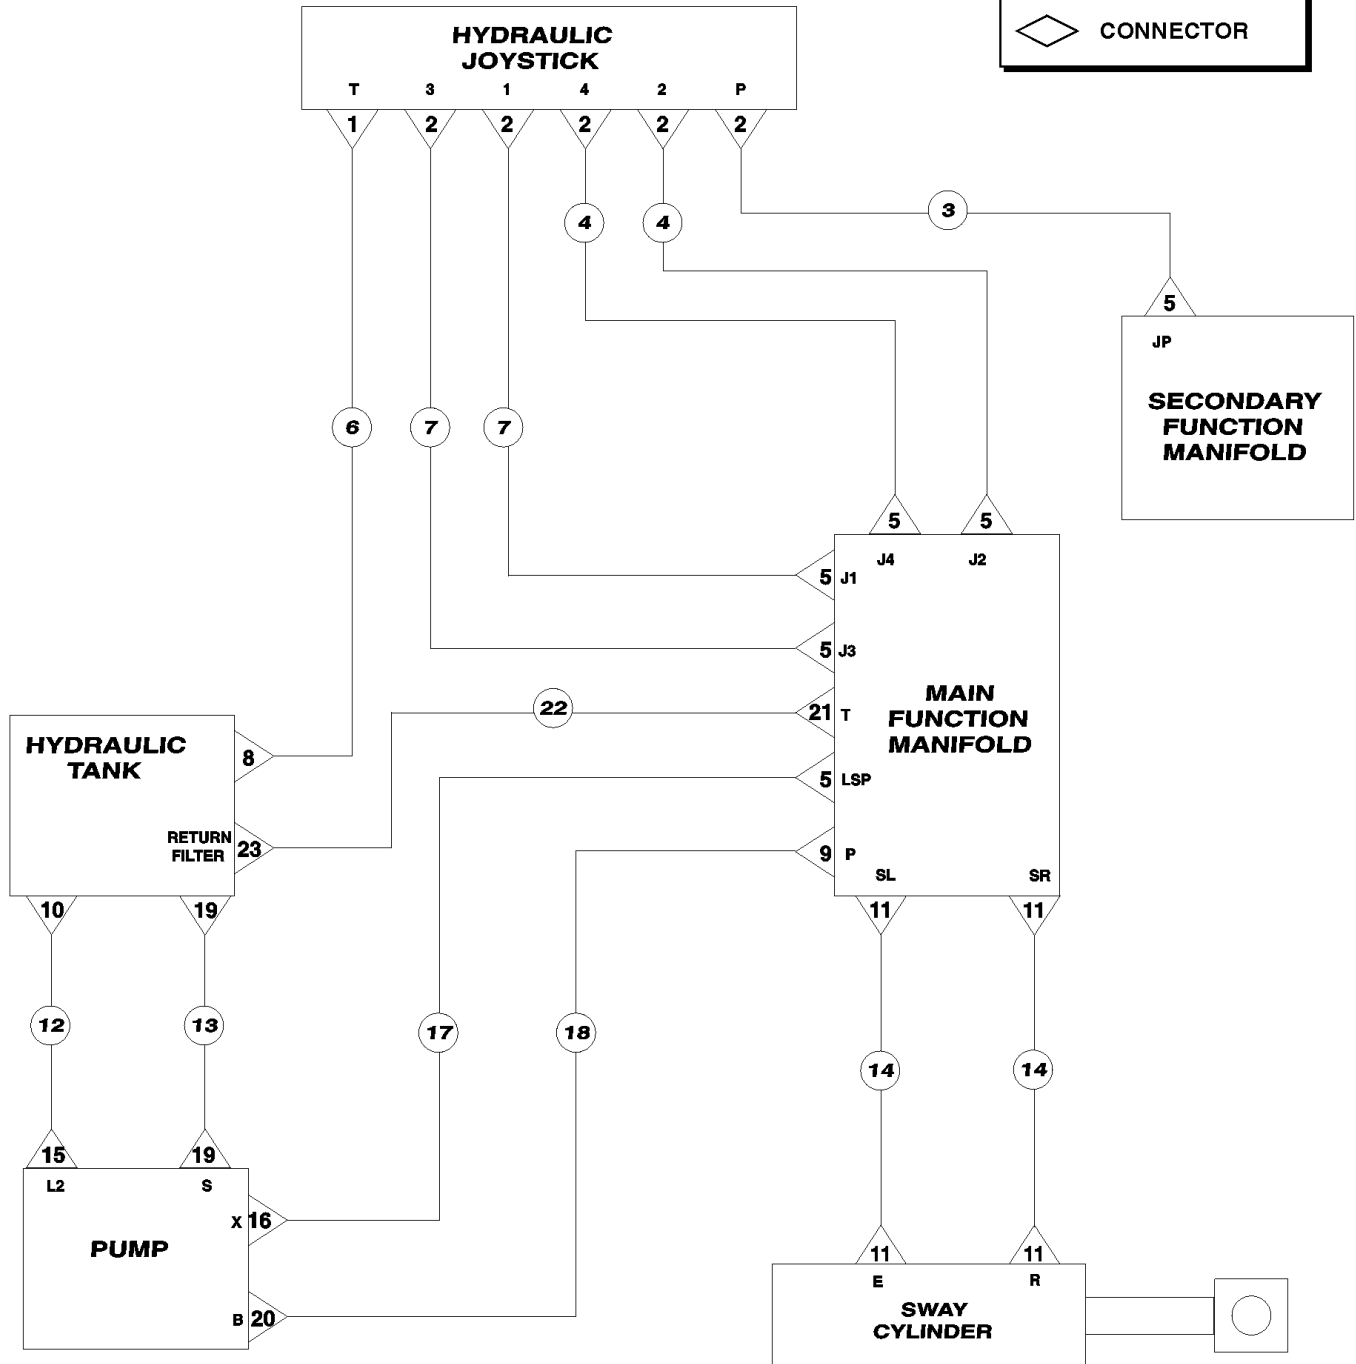

803.1 Sway Cylinder and Single Joystick Components

LEGEND	
	FITTING
	HOSE ASSEMBLY
	CONNECTOR