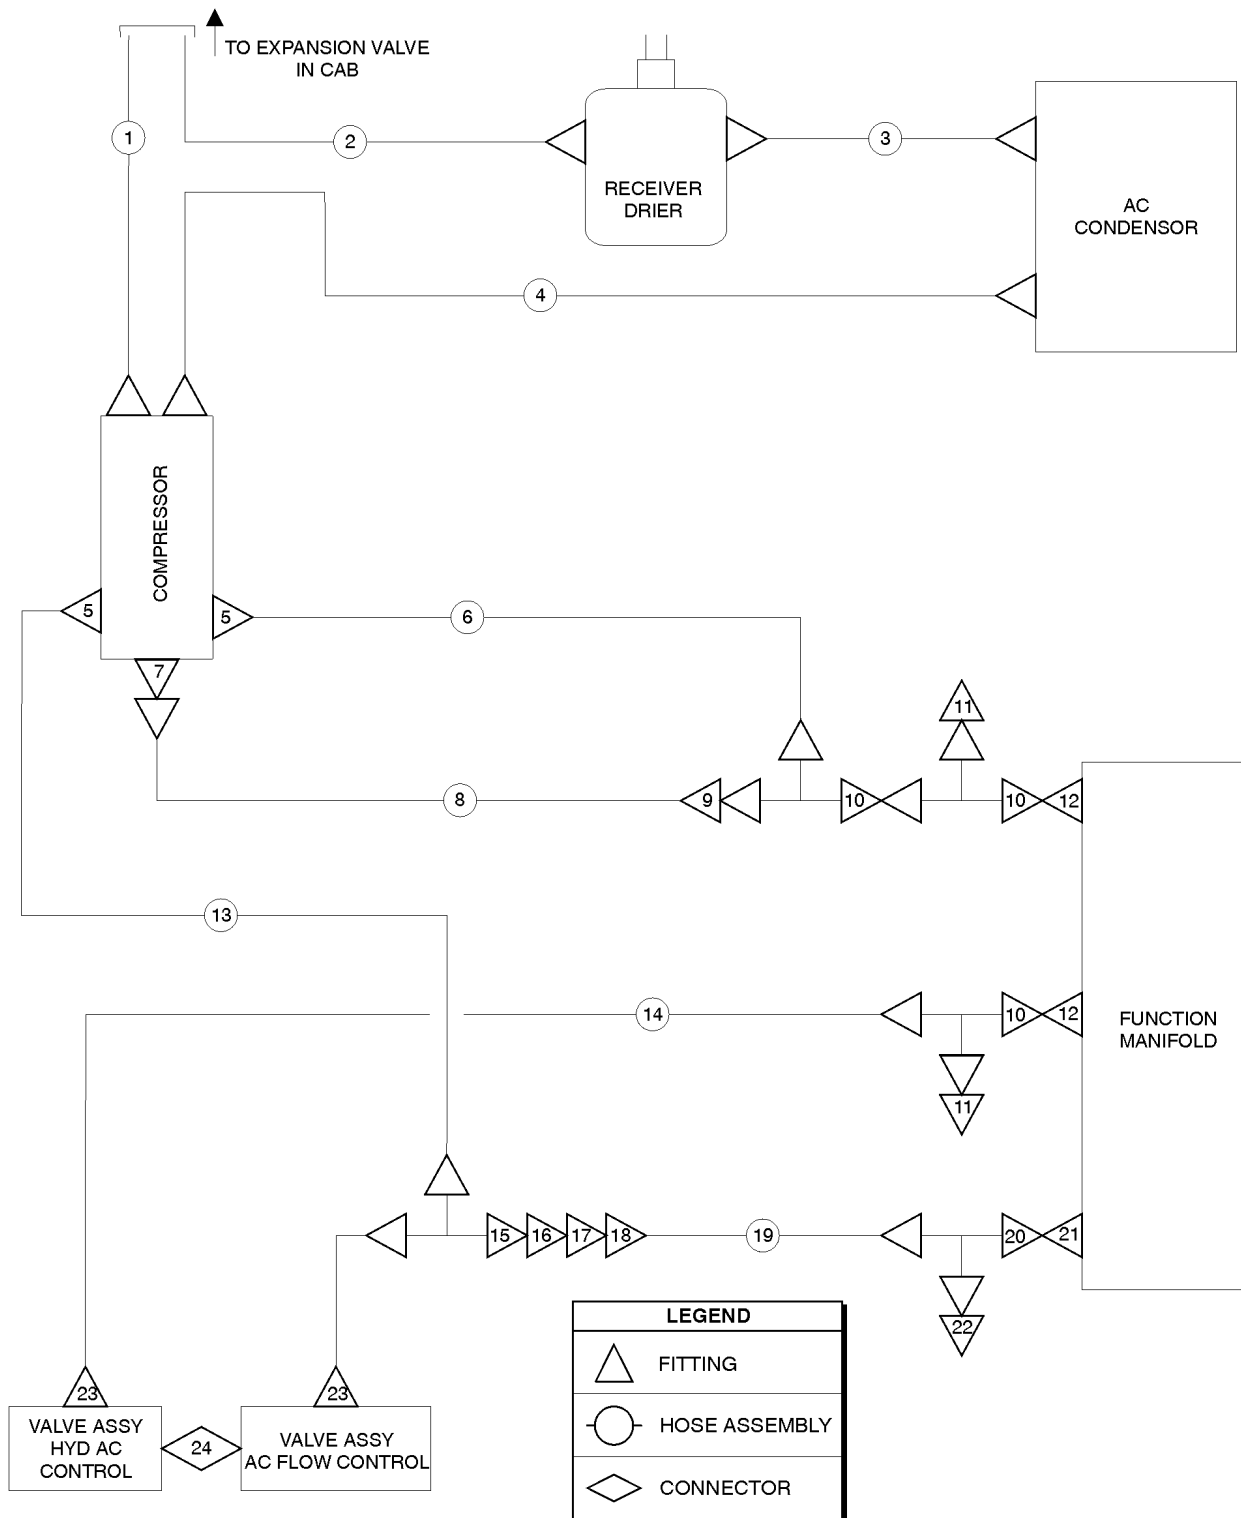

907.1 Air Conditioning Hoses and Fittings

907.1 Air Conditioning Hoses and Fittings

Item	Part No.	Description	Qty.
1	T107217GT	HOSE,REFRIGERANT,W/CHG SPL,#10.....	1
--	123314GT	ORING #10	
2	T107215GT	HOSE, REFRIGERANT, #6.....	1
--	130085GT	O-RING,#6	
3	T107214GT	HOSE, REFRIGERANT, #6.....	1
--	130085GT	O-RING,#6	
4	T107216GT	HOSE, REFRIGERANT,W/CHG SPL,#8.....	1
--	130084GT	O-RING,#8	
5	48933GT	CONN,520120-8***.....	2
6	49109-4229GT	HOSE ASSY,1/2,90 FEM,STR FEM** ..... (components: 48822, 48827, 48758 @ 40 inches)	1
7	48916GT	FITTING,CONN,520120-6.....	1
8	49180-4716GT	HOSE ASSY,3/8..... (components: 48816, 48819, 48753 @ 45 inches)	1
9	48879GT	ELBOW,SWIVEL 90D, 520221-8.....	1
10	48938GT	FITTING,TEE,RUN,SWIVEL520432-8.....	3
11	69775GT	CAP,520112-8.....	2
12	48946GT	CONN,520120-8-10.....	2
13	49129-1525GT	HOSE ASSY,3/8,90 FEM,STR FEM..... (components: 48821, 48812, 48753 @ 13 inches)	1
14	49129-5425GT	HOSE ASSY 3/8,90 FEM,STR FEM** ..... (components: 48821, 48812, 48753 @ 52 inches)	1
15	48875GT	TEE,RUN,SWIVEL,520432-6.....	1
16	T107382GT	FITTING,UNION,SW,-6,FEM-FEM.....	1
17	T107383GT	CHK VLV,HYD,-6 MALE-MALE,5PSI.....	1
18	48892GT	ELBOW,SWIVEL 90D, 520221-6.....	1
19	49163-4600GT	HOSE ASSY,1/4"90 FEM,STR FEM..... (components: 48802, 48810, 48751 @ 43.6 inches)	1
20	48908GT	FITTING,TEE,RUN,SWIVEL520432-4.....	1
21	48905GT	CONN,520120-4***.....	1
22	67498GT	CAP,520112-4.....	1
23	48915GT	ELBOW,90D,520220-6.....	2
24	48893GT	UNION,STR.THREAD-6.....	1