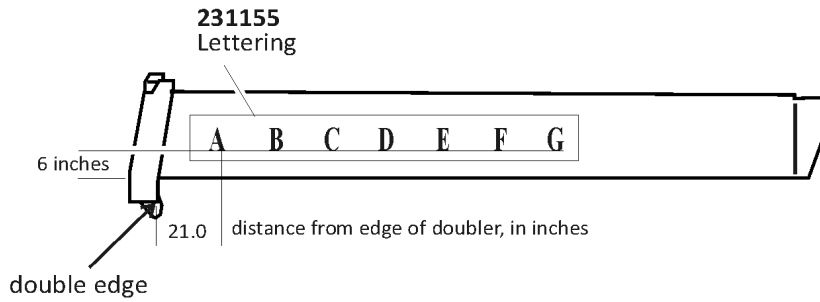

101.2 Decal with Words, Cab Side (from GTH1012-16292)

101.2 Decal with Words, Cab Side (from GTH1012-16292)

Item	Part No.	Description	Qty.
--		DECAL KIT,WORDS, 1056,COMPLETE	
1	231155GT	DECAL, A-G, GTH1056, WHITE.....1	1
2	114379GT	DECAL,COSMETIC,GENIE GTH-1056...1	1
3	215267GT	DECAL, NEW PRODUCT REG.....2	2
4	82558GT	DECAL,WARN,SKIN INJECTION HAZ*.....2	2
5	97667GT	DECAL,WARN,BURN HAZARD.....2	2
6	237598GT	DECAL,BODY CRUSH,ROLLING MACHINE.....2	2
7	237970GT	DECAL,WARNING,CRUSH HAZARD,TIRES&CHASSIS.....4	4
8	114366GT	DECAL,FOOT CRUSH,OUTRIGGERS...4	4
9	215268GT	DECAL, FALL HAZARD.....2	2
10	214418GT	DECAL, 2 DECAL COMBO.....1	1