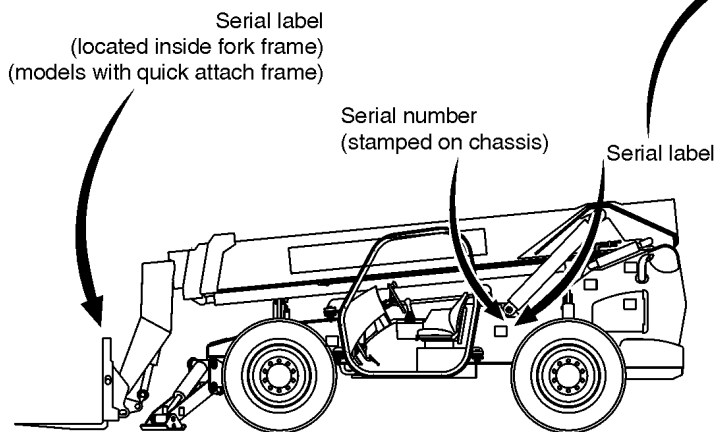

Genie
A TEREX BRAND
Terex South Dakota, Inc.
18340 NE 76th Street
Redmond, WA 98052 USA

MODEL: GTH-1056

SERIAL NUMBER: GTH1011B-14256

ATTACHMENT: 48" WIDE FORK FRAME

MANUFACTURE DATE : 10/12/10

TOTAL TRUCK WEIGHT: 29,000 lbs / 13,182 kg

MAX. LIFT CAPACITY:
10,000 lbs

LIFT CAPACITY (LBS)
AT MAX LIFT HEIGHT: 6,000 lbs

OUTRIGGERS UP: N/A
OUTRIGGERS DOWN: N/A

THIS FORKLIFT TRUCK COMPLIES WITH:
ASME B56.6-2002 SAFETY STD FOR
ROUGH TERRAIN FORKLIFT TRUCK

COUNTRY OF MANUFACTURE:

Genie
A TEREX COMPANY

Model No.	<u>BX-1004</u>
Serial No.	<u>GTH0811-14256</u>
Yr. of Mfg.	<u>10/12/10</u>
Cap. (lbs)	<u>2000</u>
Max. Wt. (lbs)	<u>620.50</u>
C.G. (in)	<u>54.43</u>
Max. Hyd. Press. (psi)	<u> </u>

Capacity of truck and attachment combination may be less than the capacity shown here. Consult truck load capacity plate. Complies with ASME B56.6-2002