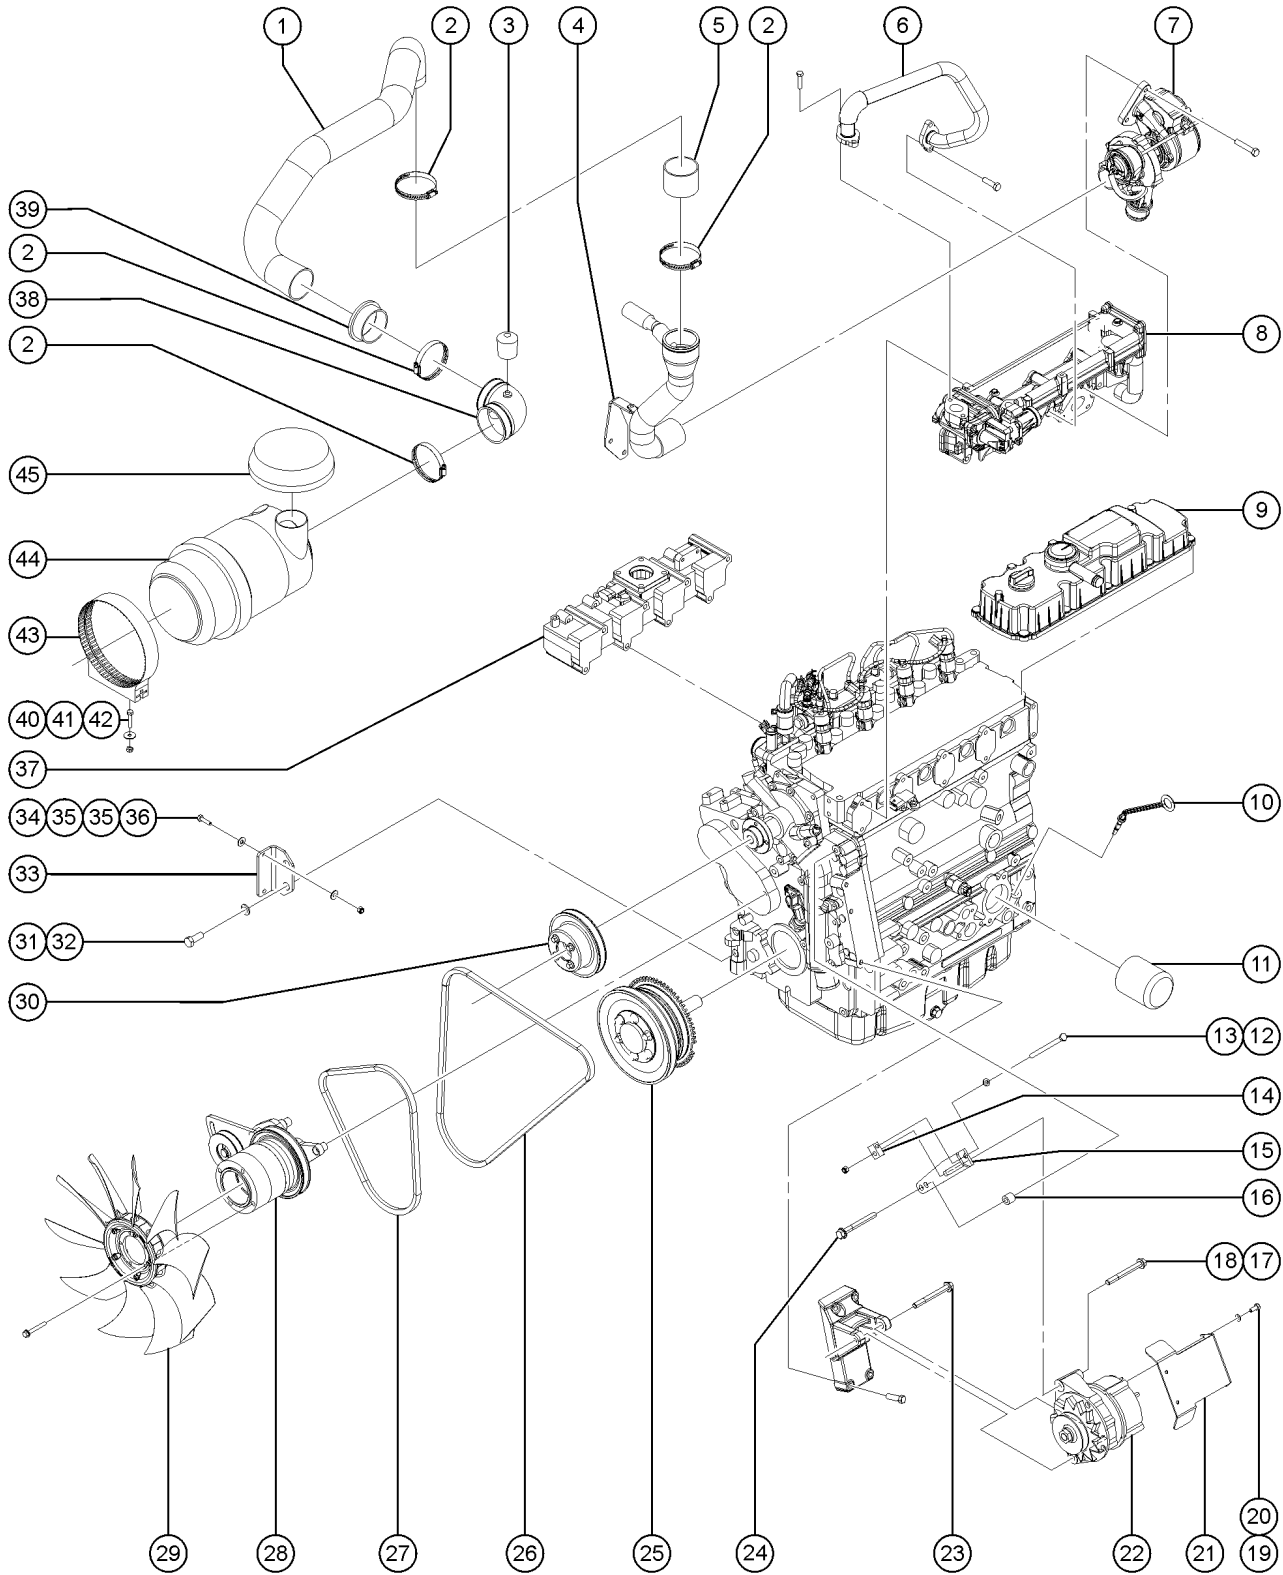

513.1 Deutz TCD3.6 T3 Engine, View 3

513.1 Deutz TCD3.6 T3 Engine, View 3

Item	Part No.	Description	Qty.	Item	Part No.	Description	Qty.
--	219334GT	HARNES,ENGINE,TCD3.6.....	1	28A	236245GT	PULLEY ASSEMBLY,RADIATOR FAN,T.....	1
1	1263154GT	PIPE,TURBO INLET,TCD3.6,10K.....	1	28B	1275970GT	TENSIONING PULLEY	
2	30489GT	CLAMP,HOSE,3.50.....	4	28C	1275971GT	BRACKET, PULLEY	
3	117588GT	GAUGE, AIR RESTRICT,90M-BAR.....	1	29	219329GT	FAN,RADIATOR,DEUTZ TCD3.6, 10K....	1
4	219325GT	ASSY,TURBO INLET,TCD3.6,10K.....	1	30	236248GT	PULLEY ASSEMBLY,ALTERNATOR,TCD.....	1
5	130179GT	UPPER CAC PIPE CONNECTORS.....	1	31	49381GT	SCREW,HHC,M12 X 30	
6	219327GT	PIPE,EGR TUBE,TCD 3.6,10K..... <i>order with 2ea gasket 1272577</i>	1	32	49409GT	WASHER,LOCK,M12	
--	1272577GT	GASKET,EGR TUBE DEUTZ TD3.6,10... <i>sold separately</i>	2	33	161853GT	BACK UP ALARM BRACKET.....	1
7	236258GT	TURBOCHARGER,DEUTZ TCD3.6.....	1	34	6888GT	SCREW, HHC, 1/4-20 X 1	
--	1270487GT	EGR COOLER,DETUZ TCD3.6		35	6638GT	WASHER, FLAT, USS, 1/4"Y	
--	236254GT	MANIFOLD,EXHAUST,DEUTZ TCD3.6.....	1	36	6091GT	NUT, NYLOCK, 1/4-20	
8	219328GT	PIPES, EXHAUST MAN., TCD3.6 8K		37	236252GT	MANIFOLD,INTAKE,DEUTZ TCD3.6.....	1
9	236246GT	VALVE COVER,DEUTZ TCD3.6.....	1	38	219323GT	ELBOW, 90 DEG W/PORT.....	1
10	236255GT	DIPSTICK,OIL,DEUTZ TCD3.6.....	1	39	88064GT	REDUCER,3" TO 2.75".....	1
11	49924GT	FILTER,OIL,DEUTZ F4L1011F..... <i>GENIE GENUINE PART. SEE PN 1255653 FOR COMPATIBLE AFTERMARKET REPLACEMENT.</i>	1	40	13000GT	SCREW,HHC,5/16-18 X 1.25	
--	1255653GT	FILTER,OIL,DEUTZ,REPLACEMENT <i>GENIE AFTERMARKET PART. COMPATIBLE WITH GENIE GENUINE PART 49924.</i>		41	5397GT	WASHER,FLAT,USS,5/16",Y	
12	218718GT	HEX BOLT, TCD3.6 ALT		42	6782GT	NUT,NYLOCK,5/16-18	
13	218719GT	WASHER, TCD3.6 ALT		43	7-109-03GT	MOUNTING BAND, SMALL BASE.....	1
14	218717GT	THREADED PIECE, TCD3.6 ALT.....	1	44	123806GT	AIR CLEANER, M&H400, MIRROR IN....	1
15	218716GT	CLAMPING STRAP, TCD3.6 ALT.....	1	--	7-109-04GT	FILTER ELEMENT / PRIMARY..... <i>for 123806</i>	1
16	218722GT	SPACER SLEEVE, TCD3.6 ALT.....	1	--	7-109-14GT	SAFETY ELEMENT..... <i>for 123806</i>	1
17	218723GT	HEX BOLT, TCD3.6 ALT		45	7-109-02GT	RAIN CAP W/CLAMP.....	1
18	218724GT	HEX NUT, TCD3.6 ALT					
19	67537GT	SCREW,HHC,M5 X 12MM					
20	49413GT	WASHER,FLAT, M5 YELLOW ZINC					
21	1251993GT	FORMING,ALTERNATOR GRD,TCD3.6.....	1				
--	1263499GT	KIT, GUARD, ALTERNATOR, TCD3.6....	1				
22	236251GT	ALTERNATOR,95 AMP,DEUTZ.....	1				
23		HEX BOLT, TCD3.6 ALT					
24		HEX BOLT, TCD3.6 ALT					
25	236244GT	PULLEY,CRANKSHAFT,DEUTZ TCD3.6.....	1				
26	236267GT	V-BELT,ALTERNATOR,DEUTZ TCD3.6.....	1				
27	236268GT	V-BELT,RADIATOR FAN,DEUTZ TCD3.....	1