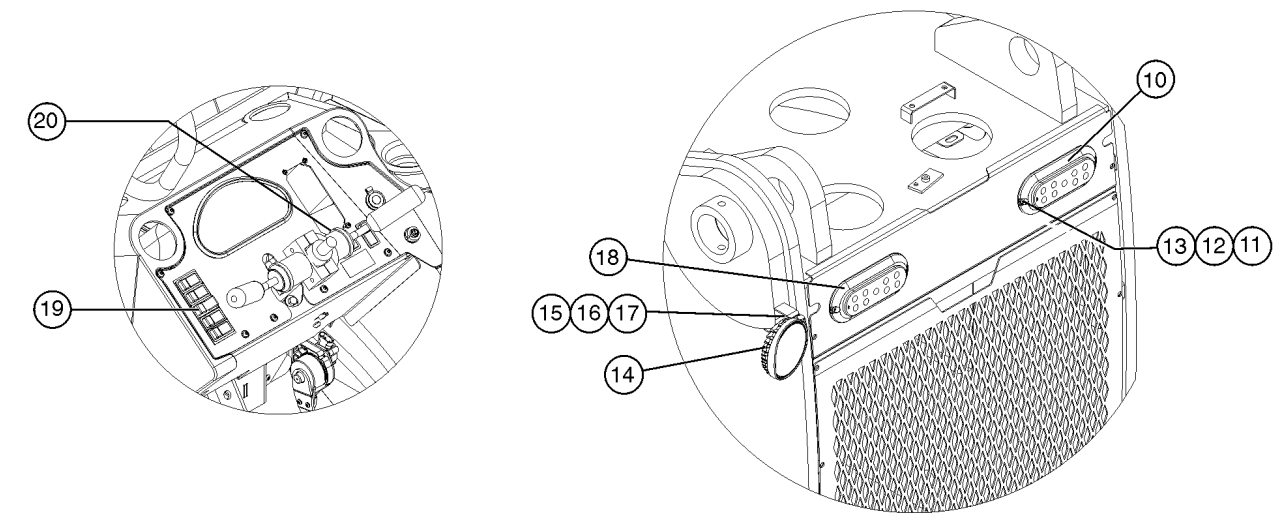

Brake Manifold