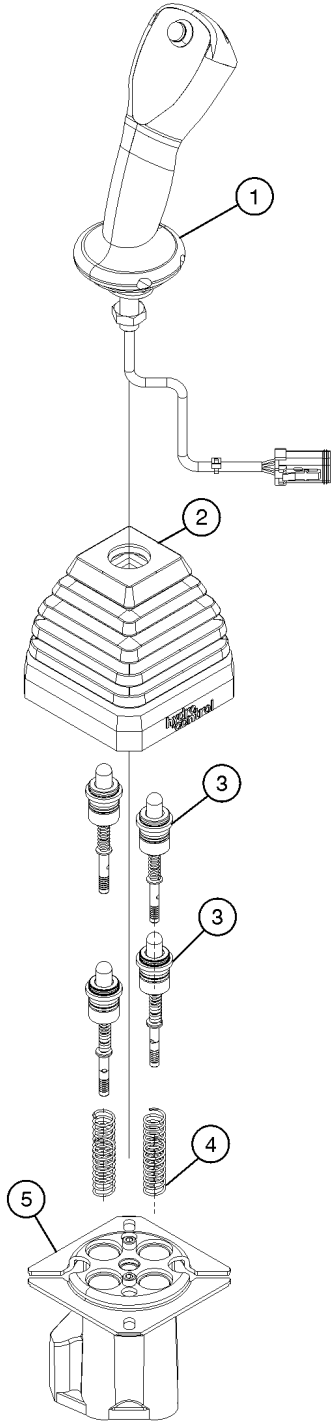

410.2 Joystick Controller Assemblies (from SN GTH1012-16292)

227494