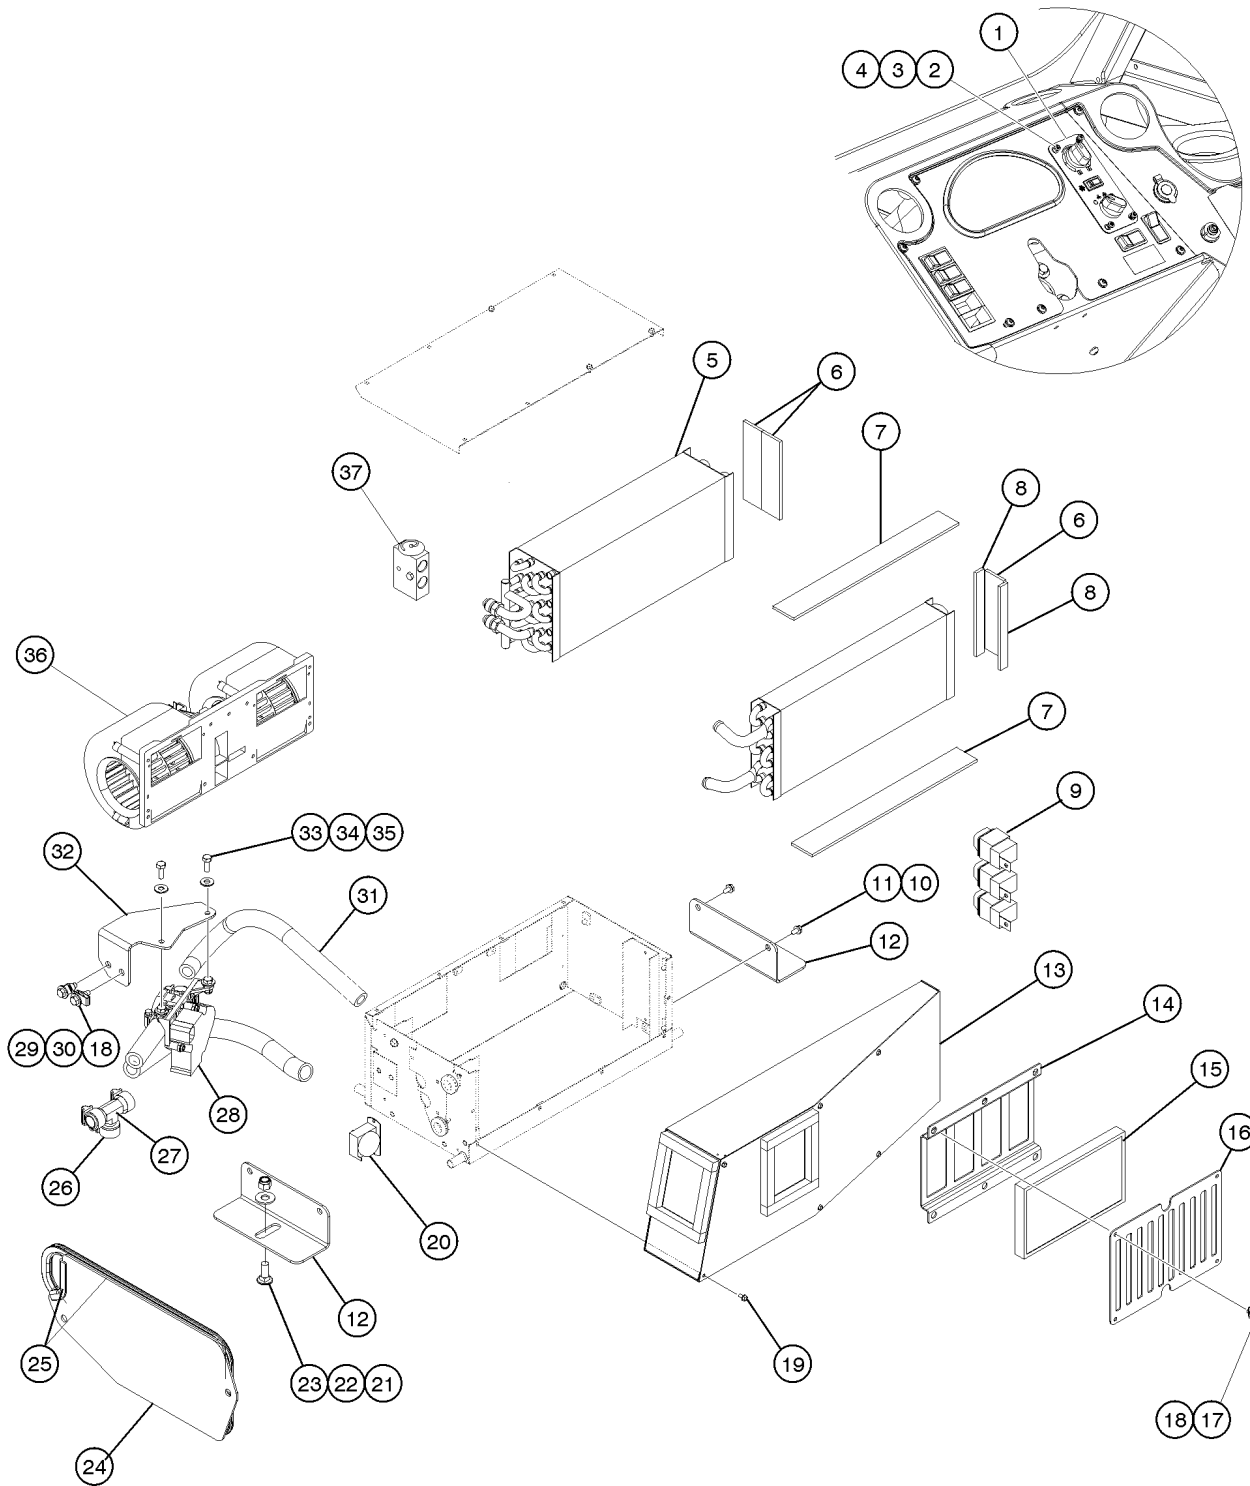

908.2 HVAC Unit (from serial number GTH1012-16292)

908.2 HVAC Unit (from serial number GTH1012-16292)

Item	Part No.	Description	Qty.
--	214585GT	HEATER, GTH	
--	214586GT	HEATER/AC ASSY	
1	214580GT	HEAT-AC CONTROL 56-0048	
--	34052GT	RELAY,SPDT,12V(AUTO) PLUG IN**	
--	36206GT	FUSE,25 AMP,ATC	
2	110359GT	SCREW,PHM, 10-24 X .50	
3	6146GT	WASHER,FLAT,MS,#10,Y	
4	5365GT	NUT,NYLOCK,10-24	
5	235288GT	EVAPORATOR COIL,10XX,AC	
6	115288GT	FOAM, 1/2 X 343MM (117649)	
7	115287GT	FOAM, 5/8 X 150MM (117649)	
8	115289GT	FOAM, 1/2 X 140MM (117649)	
9	235297GT	RELAY 12V,10XX,AC.....3	
10	115285GT	TAPPING SCREW M6 X 10 (117649)	
11	6356GT	WASHER, LOCK, .25	
12	214587GT	FORMING, HEATER MOUNT	
13	217035GT	RESERVED ENGINEERING	
14	214583GT	FORMING, FILTER BRACKET	
15	214584GT	FILTER, CAB AIR INTAKE	
16	214582GT	COVER, CAB AIR INTAKE	
17	14297GT	SCREW,BHHS,1/4-20 X .75	
18	56912GT	SPRING CLIP,1/4-20,.025-.15X.5	
19	115284GT	TAPPING SCREW M4 X 8 (117649)	
20	231146GT	THERMOSTAT.....1	
21	64154GT	BOLT,CARRIAGE,3/8-16 X1.00,G5	
22	6097GT	WASHER, FLAT, USS, 3/8", Y	
23	4828GT	NUT, NYLOCK, 3/8-16	
24	214853GT	COVER,PANEL, CAB AC	
25	46718GT	TRIMLOCK,BLACK,3/16	
26	46131GT	CLAMP,HOSE,.63.....10	
27	7-297-02GT	CONNECTOR,HOSE,Y	
28	214588GT	VALVE, HEATER	
29	6888GT	SCREW, HHC, 1/4-20 X 1	
30	6638GT	WASHER, FLAT, USS, 1/4"Y	
31	1702GT	HOSE-HEATER,5/8 ID-BLACK.....138	
32	233510GT	FORMING, VALVE MOUNT	
33	6090GT	SCREW, HHC, 1/4-20 X .75	
34	6638GT	WASHER, FLAT, USS, 1/4"Y	
35	6091GT	NUT, NYLOCK, 1/4-20	
36	115268GT	BLOWER (117649) WITH MOTOR	
37	235299GT	BLOCK VALVE,10XX,AC