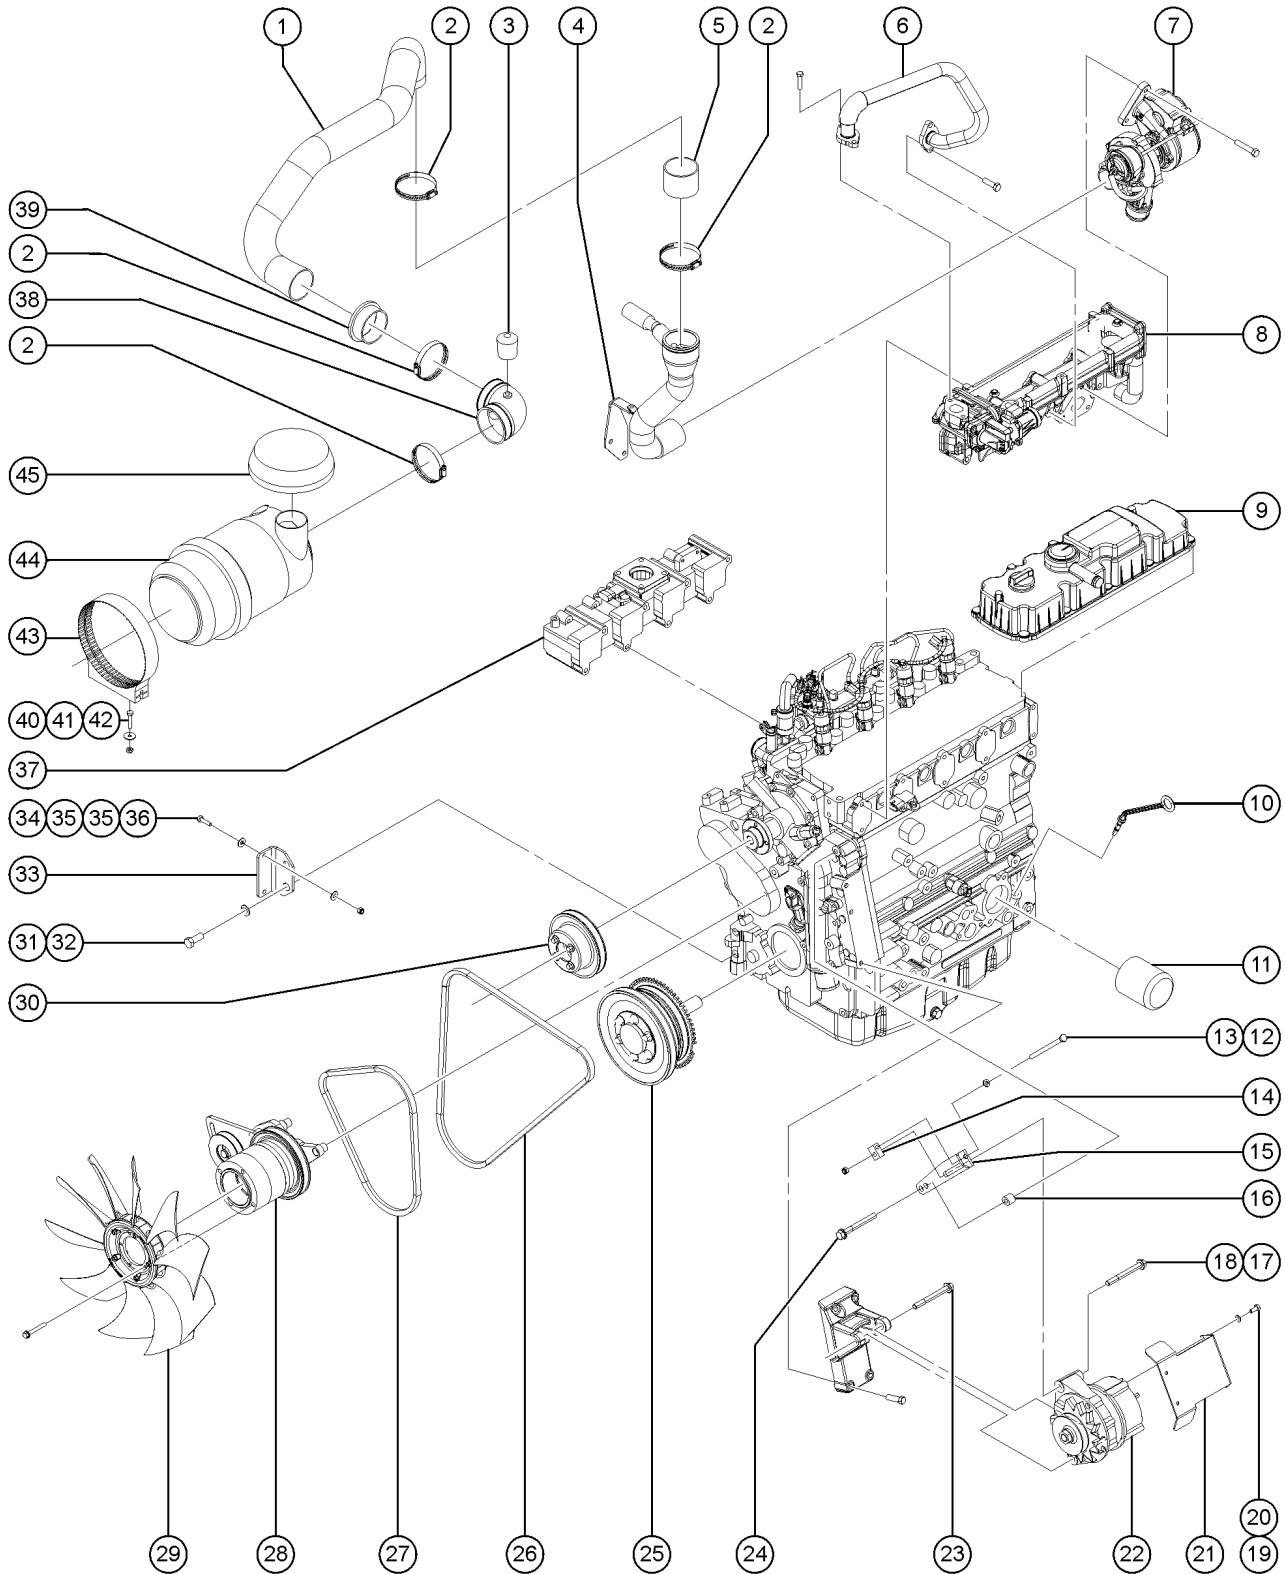

516.1 Deutz TCD 3.6 Tier IV Engine, View 3

516.1 Deutz TCD 3.6 Tier IV Engine, View 3

Item	Part No.	Description	Qty.	Item	Part No.	Description	Qty.
--	219334GT	HARNES,ENGINE,TCD3.6.....	1	28A	236245GT	PULLEY ASSEMBLY,RADIATOR FAN,T.....	1
1	1263154GT	PIPE,TURBO INLET,TCD3.6,10K.....	1	28B	1275970GT	TENSIONING PULLEY	
2	30489GT	CLAMP,HOSE,3.50.....	4	28C	1275971GT	BRACKET, PULLEY	
3	117588GT	GAUGE, AIR RESTRICT,90M-BAR.....	1	29	219329GT	FAN,RADIATOR,DEUTZ TCD3.6, 10K....	1
4	219325GT	ASSY,TURBO INLET,TCD3.6,10K.....	1	30	236248GT	PULLEY ASSEMBLY,ALTERNATOR,TCD.....	1
5	130179GT	UPPER CAC PIPE CONNECTORS.....	1	31	49381GT	SCREW,HHC,M12 X 30	
6	219327GT	PIPE,EGR TUBE,TCD 3.6,10K..... <i>order with 2ea gasket 1272577</i>	1	32	49409GT	WASHER,LOCK,M12	
--	1272577GT	GASKET,EGR TUBE DEUTZ TD3.6,10... <i>sold separately</i>	2	33	161853GT	BACK UP ALARM BRACKET.....	1
7	236258GT	TURBOCHARGER,DEUTZ TCD3.6.....	1	34	6888GT	SCREW, HHC, 1/4-20 X 1	
--	1270487GT	EGR COOLER,DETUZ TCD3.6		35	6638GT	WASHER, FLAT, USS, 1/4"Y	
--	236254GT	MANIFOLD,EXHAUST,DEUTZ TCD3.6.....	1	36	6091GT	NUT, NYLOCK, 1/4-20	
8	219328GT	PIPES, EXHAUST MAN., TCD3.6 8K		37	236252GT	MANIFOLD,INTAKE,DEUTZ TCD3.6.....	1
9	236246GT	VALVE COVER,DEUTZ TCD3.6.....	1	38	219323GT	ELBOW, 90 DEG W/PORT.....	1
10	236255GT	DIPSTICK,OIL,DEUTZ TCD3.6.....	1	39	88064GT	REDUCER,3" TO 2.75".....	1
11	49924GT	FILTER,OIL,DEUTZ F4L1011F..... <i>GENIE GENUINE PART. SEE PN 1255653 FOR COMPATIBLE AFTERMARKET REPLACEMENT.</i>	1	40	13000GT	SCREW,HHC,5/16-18 X 1.25	
--	1255653GT	FILTER,OIL,DEUTZ,REPLACEMENT <i>GENIE AFTERMARKET PART. COMPATIBLE WITH GENIE GENUINE PART 49924.</i>		41	5397GT	WASHER,FLAT,USS,5/16",Y	
12	218718GT	HEX BOLT, TCD3.6 ALT		42	6782GT	NUT,NYLOCK,5/16-18	
13	218719GT	WASHER, TCD3.6 ALT		43	7-109-03GT	MOUNTING BAND, SMALL BASE.....	1
14	218717GT	THREADED PIECE, TCD3.6 ALT.....	1	44	123806GT	AIR CLEANER, M&H400, MIRROR IN....	1
15	218716GT	CLAMPING STRAP, TCD3.6 ALT.....	1	--	7-109-04GT	FILTER ELEMENT / PRIMARY..... <i>for 123806</i>	1
16	218722GT	SPACER SLEEVE, TCD3.6 ALT.....	1	--	7-109-14GT	SAFETY ELEMENT..... <i>for 123806</i>	1
17	218723GT	HEX BOLT, TCD3.6 ALT		45	7-109-02GT	RAIN CAP W/CLAMP.....	1
18	218724GT	HEX NUT, TCD3.6 ALT					
19	67537GT	SCREW,HHC,M5 X 12MM					
20	49413GT	WASHER,FLAT, M5 YELLOW ZINC					
21	1251993GT	FORMING,ALTERNATOR GRD,TCD3.6.....	1				
--	1263499GT	KIT, GUARD, ALTERNATOR, TCD3.6....	1				
22	236251GT	ALTERNATOR,95 AMP,DEUTZ.....	1				
23		HEX BOLT, TCD3.6 ALT					
24		HEX BOLT, TCD3.6 ALT					
25	236244GT	PULLEY,CRANKSHAFT,DEUTZ TCD3.6.....	1				
26	236267GT	V-BELT,ALTERNATOR,DEUTZ TCD3.6.....	1				
27	236268GT	V-BELT,RADIATOR FAN,DEUTZ TCD3.....	1