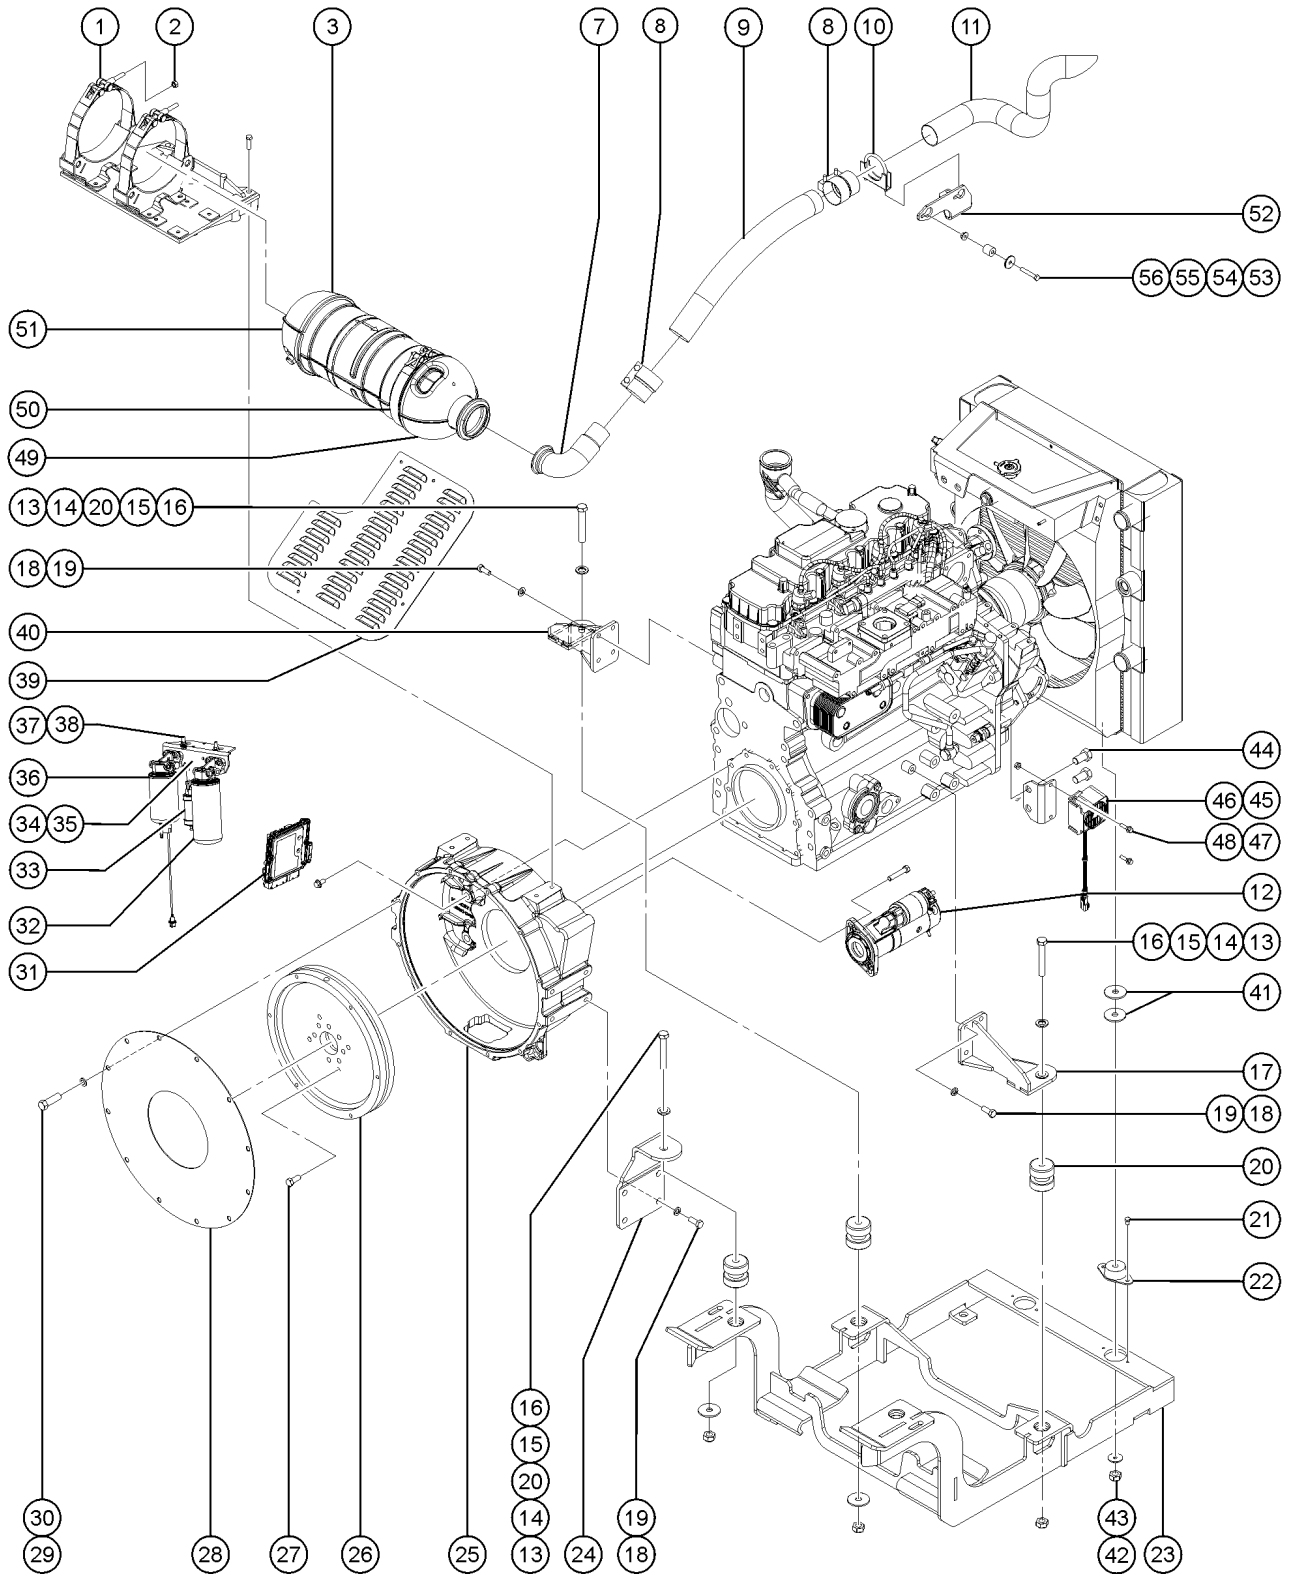

515.1 Deutz TCD 3.6 Tier IV Engine, View 2

515.1 Deutz TCD 3.6 Tier IV Engine, View 2

Item	Part No.	Description	Qty.	Item	Part No.	Description	Qty.
1	219330GT	ASSY, DOC MOUNTING, TCD3.6, 10K.....1 <i>(includes item 2)</i>	1	35	105214GT	CABLE TIE MOUNT, WINGED.....1	1
2	22571GT	NUT,HEX,M8 X 1.25.....2	2	36	1261239GT	ASSY,FUEL PREFILTER,DEUTZ 2.9.....1	1
3		Ref., MUFFLER,DOC,DEUTZ TCD3.6,T4I.....1 <i>(Order items 49, 50,51)</i>	1	--	074501.0291GT	SENSOR	
7	214354GT	PIPE,DOC OUTLET ELBOW.....1	1	--	236260GT	PRE-FILTER,FUEL,DEUTZ	
8	234962GT	CLAMP,EXHAUST,2.5".....1	1	37	122202GT	SCREW,FLANGE,HHC,3/8-16X1.25	1
9	824818GT	TUBE,EXST,FLEX-PIPE,TCD3.6T4I.....1	1	38	48425GT	NUT,LOCKING-LRG.FLANGE,3/8-16	1
10	71911GT	CLAMP,MUFFLER, 2.50 INCH.....1	1	39	237872GT	FORMING, ENG COVER, DEUTZ-JD.....1	1
11	824326GT	PIPE, TAILPIPE.....1	1	40	218702GT	LEFT ENGINE MOUNT, DEUTZ TCD3.6.....1	1
12	236247GT	STARTER,4KW,DEUTZ TCD3.6.....1	1	41	15086GT	WASHER,FLAT,.375 X 1.5 X .125	1
--	824987GT	RELAY,STARTER,DEUTZ.....1	1	42	6021GT	WASHER, LOCK, .375	1
13	53909GT	SCREW,HHC,5/8-11 X 4.0 GR8.....4	4	43	6022GT	NUT,HEX,3/8-16	1
14	13064GT	WASHER,FLAT,.625 HARDENED	1	44	1255807GT	SCREW,HHF,M16-2.0X30,DIN6921,1.....2	2
15	33418GT	WASHER,FLAT,.625 X 2.25 X.15	1	45	824079GT	SCREW,HHF,1/4-20X1.8,ZAG.....2	2
16	6024GT	NUT,NYLOCK,5/8-11	1	46	824027GT	NUT,TL FLG,1/4-20,G,ZAG.....2	2
17	218703GT	RIGHT ENGINE MOUNT, DEUTZ TCD3.6.....1	1	47	219457GT	HARNESS, BACKUP ALARM.....1 <i>(includes alarm)</i>	1
18	49381GT	SCREW,HHC,M12 X 30	1	48	1254543GT	BRACKET,BACK UP ALARM.....1	1
19	49410GT	WASHER,FLAT,M12	1	49		Ref., MUFFLER,DOC,DEUTZ TCD3.6,T4I.....1 <i>(items 49 and 51. PN 1251756GT is a Svc. kit that replaces the original exhaust pipe and eliminate the exhaust bracket)</i>	1
20	117779GT	ISOLATOR,RUBBER,TRANS.....4	4	49	825515GT	OUTLET, DOC, DEUTZ TCD 3.6.....1	1
21	18544GT	SCREW,SHC,5/16-18 X .5	1	--	1251756GT	KIT, EXHST, TCD3.6, T4, 10K, SVC <i>(Product enhancement that replaces the original exhaust pipe and eliminates the exhaust bracket)</i>	1
22	218713GT	LOWER RAD ISOLATORS, DEUTZ TCD3.6.....2	2	--	825518GT	LOCK,OUTLET,DOC,DTZ TCD 3.6.....2	2
23	219322GT	ENGINE SKID, DEUTZ TCD 3.6.....1	1	50	825516GT	CLAMP,OUTLET,DOC,DTZ TCD 3.6.....1	1
24	218709GT	MTG,L,FLYWHEEL HSNQ,10K,TCD3.6.....1	1	51	825514GT	BODY, DOC, DEUTZ TCD 3.6.....1 <i>(diesel oxygen catalyst, aka muffler)</i>	1
--	825551GT	MTG,RIGHT,FLYWHEEL HSNQ,10K,TCD3.6.....1	1	--	825517GT	GASKET,OUTLET,DOC,DTZ,TCD 3.6.....1	1
25	219321GT	FLYWHL HOUSING,DTZ TCD3.6, 10K...1	1	--	825519GT	LOCK,INLET,DOC,DTZ TCD 3.6.....2	2
26	219340GT	FLYWHEEL,DEUTZ TCD3.6,10K.....1	1	52	824327GT	FRMNG,EXST,TCD3.6,T4,10K.....1	1
27	141233GT	BOLT, 10X20MM X 10.9GR FLANGE....4	4	53	6708GT	SCREW,HHC,3/8-16 X 2.25.....2	2
28	1254529GT	PLATE,PERKINS FLYWHEEL COVER....1	1	54	15086GT	WASHER,FLAT,.375 X 1.5 X .125.....2	2
29	85099GT	SCREW,SHC,M8X1.25X20,GR 12.9	1	55	824348GT	BUSHING,RUBBER,1:ODX.510"IDX1"....2	2
30	49408GT	WASHER,LOCK,M8	1	56	48425GT	NUT,LOCKING-LRG.FLANGE,3/8-16.....2	2
31		ECM, DEUTZ TCD3.6 T4I, 10K.....1 <i>(contact Genie Service Parts for assistance)</i>	1				
--	8915GT	SCREW,HHC,1/4-20 X 1.25	1				
32	236266GT	FILTER,FUEL,DEUTZ TCD3.6.....1 <i>includes filter head</i>	1				
--	823057GT	FILTER,FUEL,SPIN-ON,TCD3.6	1				
33	236259GT	LIFT PUMP,FUEL,DEUTZ.....1	1				
34	825048GT	FORMING,FILTER MOUNT,DEUTZ,10K.....1	1