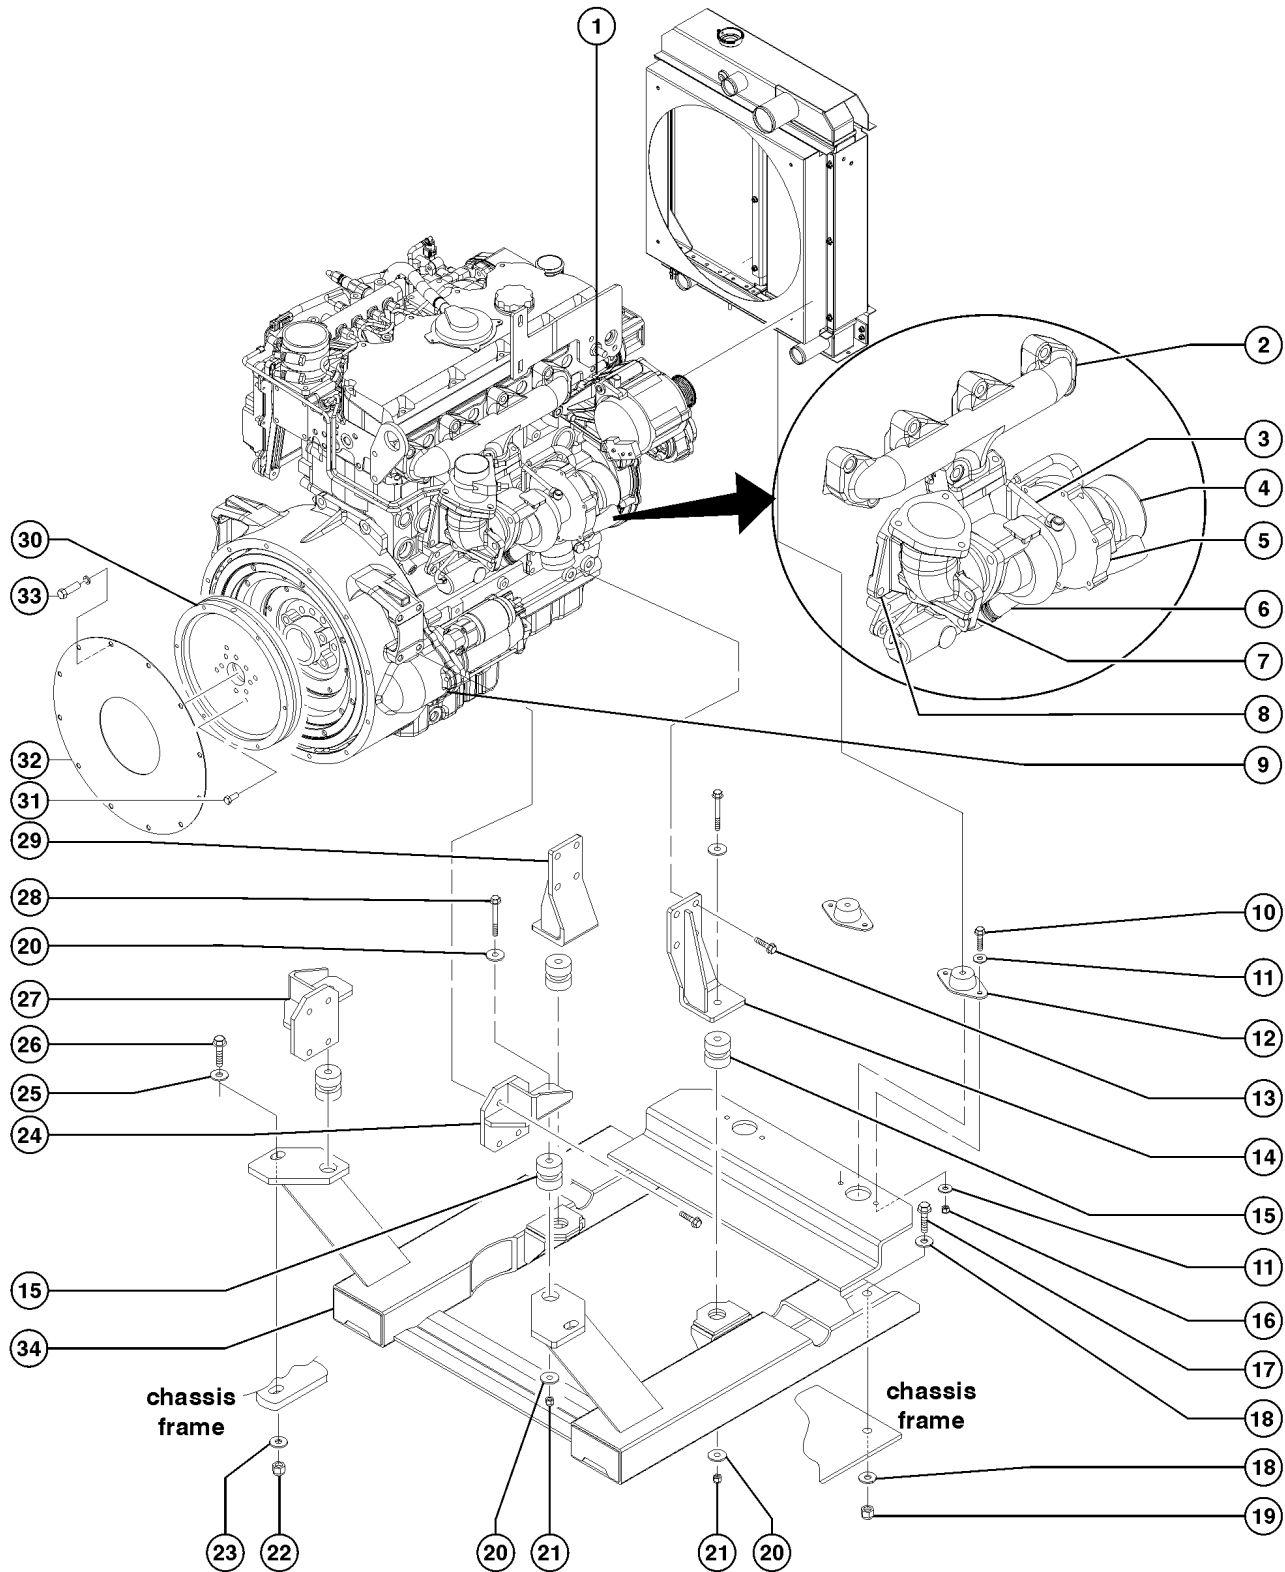

505.1 Perkins 1104D-E44TA, Tier 3 Engine, View 2

505.1 Perkins 1104D-E44TA, Tier 3 Engine, View 2

Item	Part No.	Description	Qty.	Item	Part No.	Description	Qty.
--	235183GT	HTR,OILPAN,SILICONE,120V,250W <i>For Arctic Option</i>		--	T114334GT	WASHER,FLYWHEEL,PERKINS 127HP	
1	T114418GT	SENSOR,WATER TEMP,PERKINS.....1		32	141365GT	ADAPTER PLATE	
2	T114347GT	MANIFOLD,EXHAUST,PERKINS.....1		33	13918GT	SCREW,HHC,3/8-16 X 1.75,GRD.8	
--	T114348GT	GASKET,EXHAUST MANIFOLD,PRKNS.....1		--	57201GT	WASHER,FLAT,313, HARDENED	
3	227898GT	OIL FEED PIPE.....1		34	220031GT	WELDMENT,ENG SKID,1204E-E44TA <i>used for Perkins 1104D engine</i>	
4	130607GT	INTAKE COUPLING,90 DEG RUBBER...1					
--	6-6252-12GT	HOSE CLAMP.....1					
5	138087GT	TURBO CHARGER PERKINS 10KREV4.....1					
--	123357GT	GASKET, TURBOCHARGER					
--	215578GT	WASHER, CRUSH					
6	227899GT	OIL DRAIN PIPE.....1					
--	227900GT	OIL DRAIN GASKET, UPPER.....1					
--	227901GT	OIL DRAIN GASKET, LOWER.....1					
7	123086GT	ELBOW / EXHAUST.....1					
8	130611GT	PIPE,EXHAUST FLANGE,PERKINS.....1					
--	75306GT	GASKET,MUFFLER,PERKINS 1004-42					
9	226627GT	STARTER,ENG,PERK T3 6/8K.....1					
--	234968GT	STARTER,PERK,1104D,5KW <i>For Arctic Option</i>					
10	227913GT	BOLT,HHC,5/16 X 1					
11	227914GT	WASHER, 7/16, FLAT					
12	T114350GT	ISOLATOR,RADIATOR,PERKINS.....2					
13	227915GT	SCREW					
14	T114338GT	BRACKET,MOUNTING,RH,FRONT.....1					
15	T114337GT	ISOLATOR,MOUNTS,PERKINS 127HP.....4					
16	227916GT	NUT, NYLOCK, 5/16					
17	123144GT	SCREW,HHC,3/4-10X7,GR8,Y					
18	74323GT	WASHER,FLAT,.812X2X.14 HARDEN					
19	77051GT	NUT,NYLOCK,3/4-10,GRD.8					
20	227917GT	WASHER, FLAT, 1/2					
21	227918GT	NUT, NYLOCK, 1/2					
22	104328GT	NUT,HEX,1/2-13 GRD 8					
23	6033GT	WASHER,LOCK,0.5"					
24	T114341GT	BRACKET,MOUNTING,RH REAR.....1					
25	6095GT	WASHER,FLAT,USS,1/2",Y					
26	117491GT	SCREW,HHC,1/2-13X2.00 GR8					
27	T114342GT	BRACKET,MOUNTING,LH REAR.....1					
28	227919GT	BOLT, HHC, 1/2 X 3.5					
29	T114339GT	BRACKET,MOUNTING,LH,FRONT.....1					
30	T114327GT	FLYWHEEL,WITH RING GEAR.....1					
31	T114333GT	BOLTS,FLYWHEEL,PERKINS 127HP