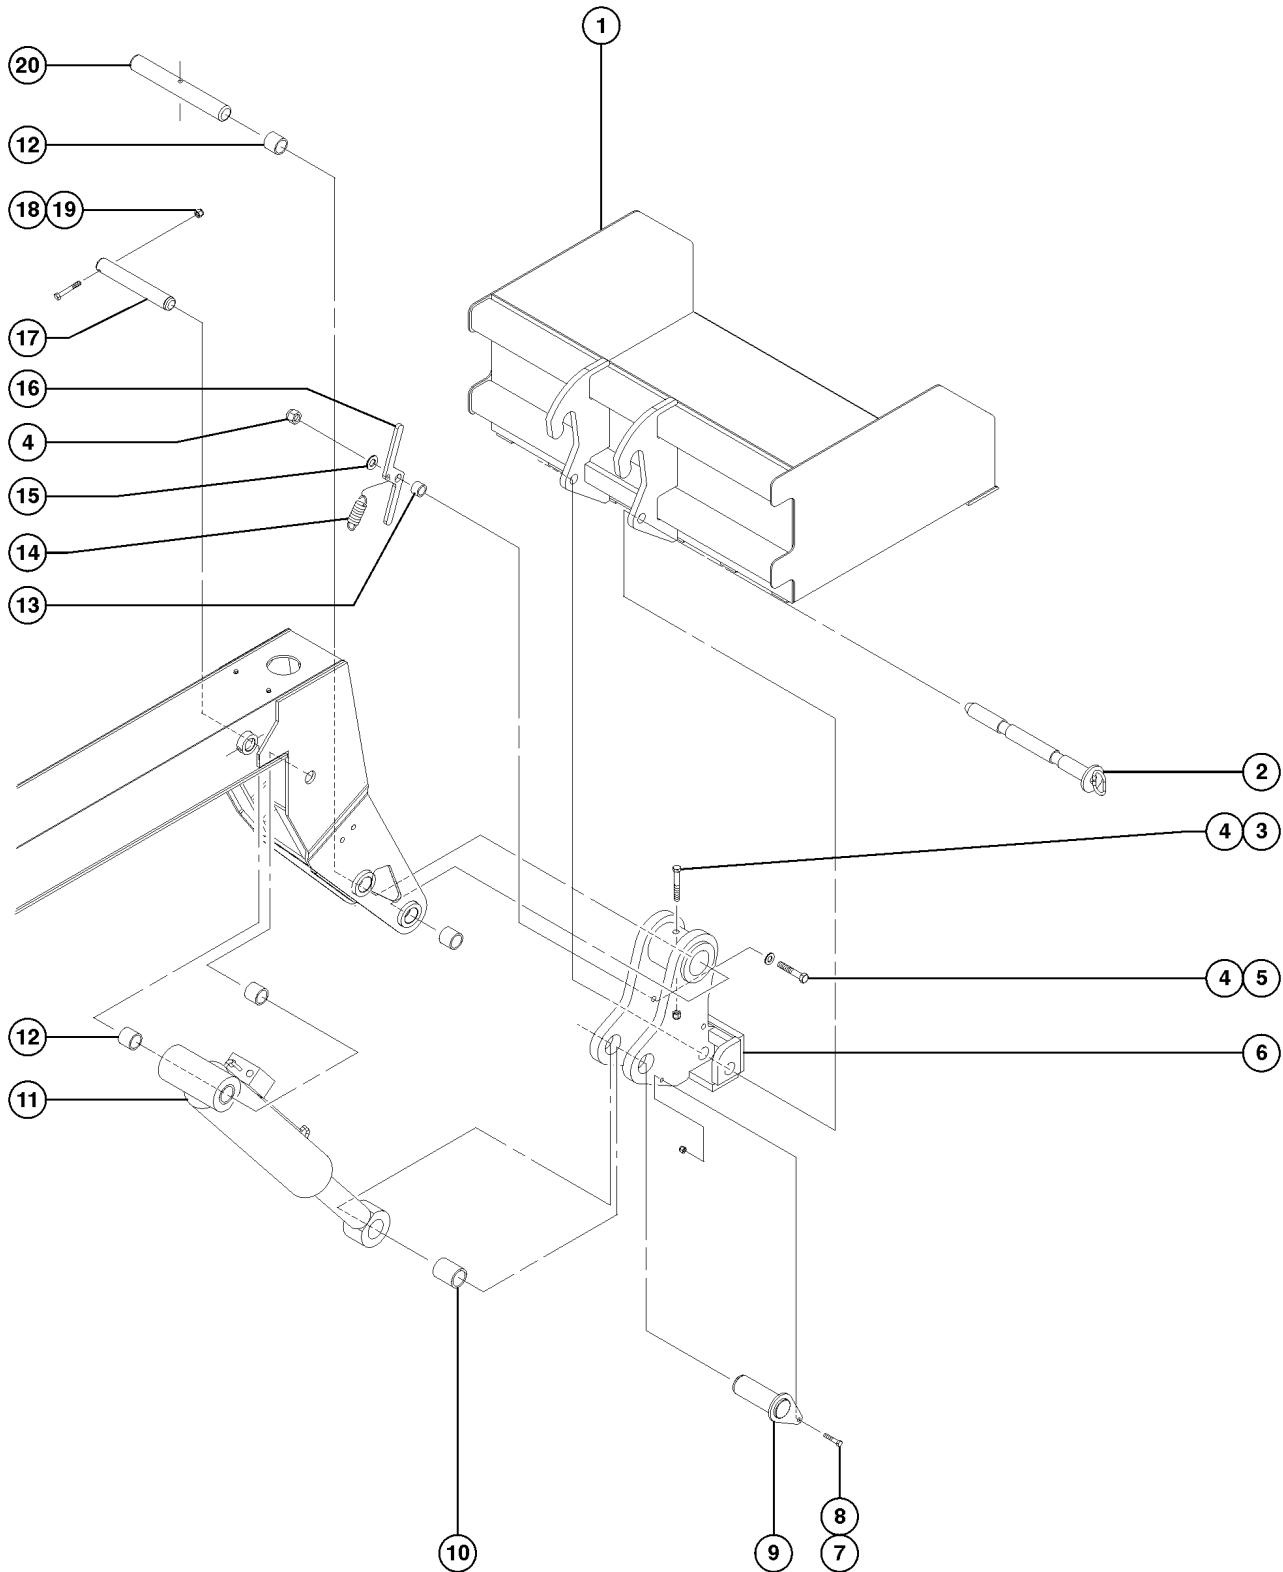

605.1 Rubbish Bucket, Quick Attachment

605.1 Rubbish Bucket, Quick Attachment

Item	Part No.	Description	Qty.
1	227118GT	ASSY, RUBISH BUCKET.....1 <i>(includes decals)</i>	1
2	3-1335GT	LOCK PIN.....1	1
--	1254050GT	LOCK PIN	
3	96430GT	SCREW,HHC,1/2-13 X 5.....2	2
4	117493GT	NUT,NYLOCK,1/2-13,GR8.....1	1
5	39479GT	SCREW,HHC,1/2-13 X 2.75.....1	1
6	130855GT	WELDMENT,QA MOUNT.....1	1
7	5224GT	SCREW,HHC,3/8-16 X 2.....1	1
8	4828GT	NUT, NYLOCK, 3/8-16.....1	1
9	141949GT	WELDMENT,TILT PIN,KIT.....1	1
10	123188GT	BEARING,2.00IDX2.50ODX1.50L.....4	4
11	1253245GT	CYLINDER,TILT,1056/844.....1 <i>(Replaces cylinder 108811 at SN GTH1015E-10978)</i>	1
--	1258122GT	SEAL KIT,TILT CYLINDER 1253245 <i>(Seal kit for cylinder 1253245)</i>	
--	130416GT	SEAL KIT, CYLINDER T109799 <i>(Seal kit for cylinder 108811- used in machines before SN GTH1015E-10978)</i>	
12	108864GT	BEARING,2.50IDX3.00 ODX1.50LG.....4	4
13	123501GT	TUBE,QA LOCK LEVER SPACER.....1	1
14	123500GT	SPRING.....1	1
15	13066GT	WASHER,FLAT,5 HARDENED.....1	1
16	123378GT	PLATE,QA LOCK SPRING LEVER.....1	1
17	117626GT	PIN,2.00DIAX16.00LG,1HOLE.....1 <i>(GTH-1048)</i>	1
18	6198GT	NUT, NYLOCK, 1/2-13.....1	1
19	6732GT	SCREW,HHC,1/2-13 X 3.25.....1	1
20	130944GT	PIN,2.50DIAX15.38LG,1HOLE.....1	1