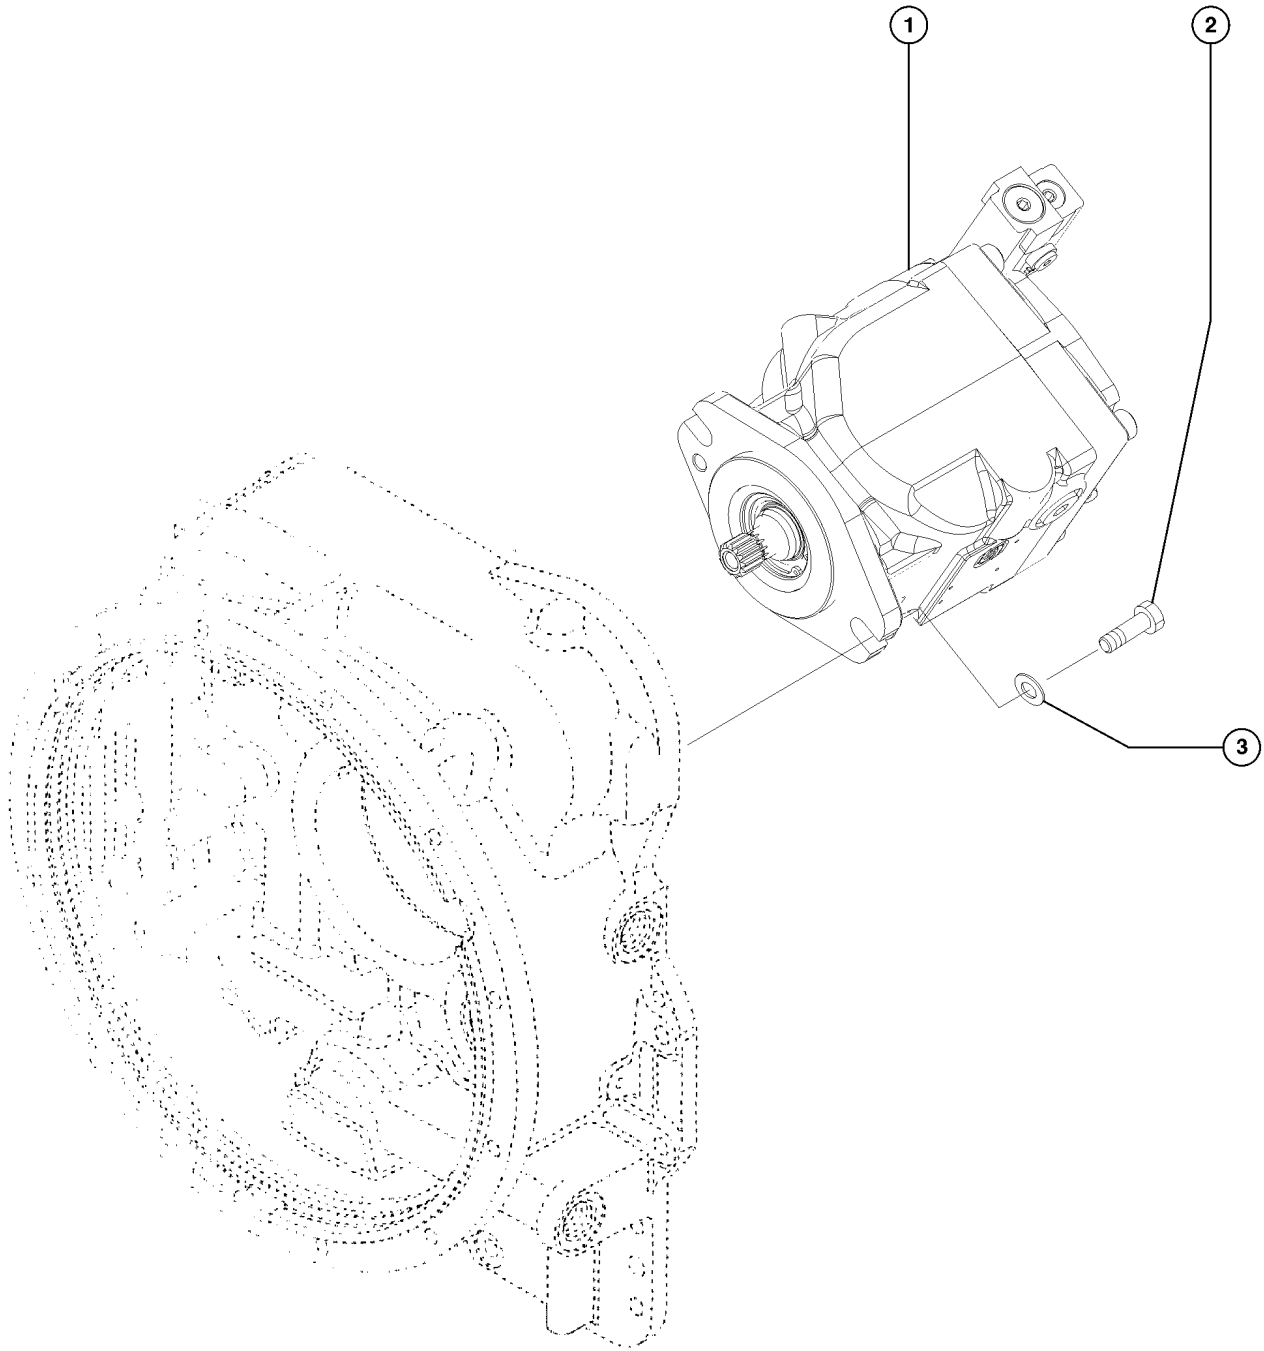

814.1 Hydraulic Pump

Item	Part No.	Description	Qty.
--	7-112-63GT	SEAL KIT / PUMP OVERHAUL	
1	824527GT	PUMP,SAUER 60CC LS PHASE 2.....1 <i>(refer to 315.1)</i>	
2	126663GT	SCREW,HHC,1/2-13X1.25,GR8,Y.....2	
3	13066GT	WASHER,FLAT,5 HARDENED.....2