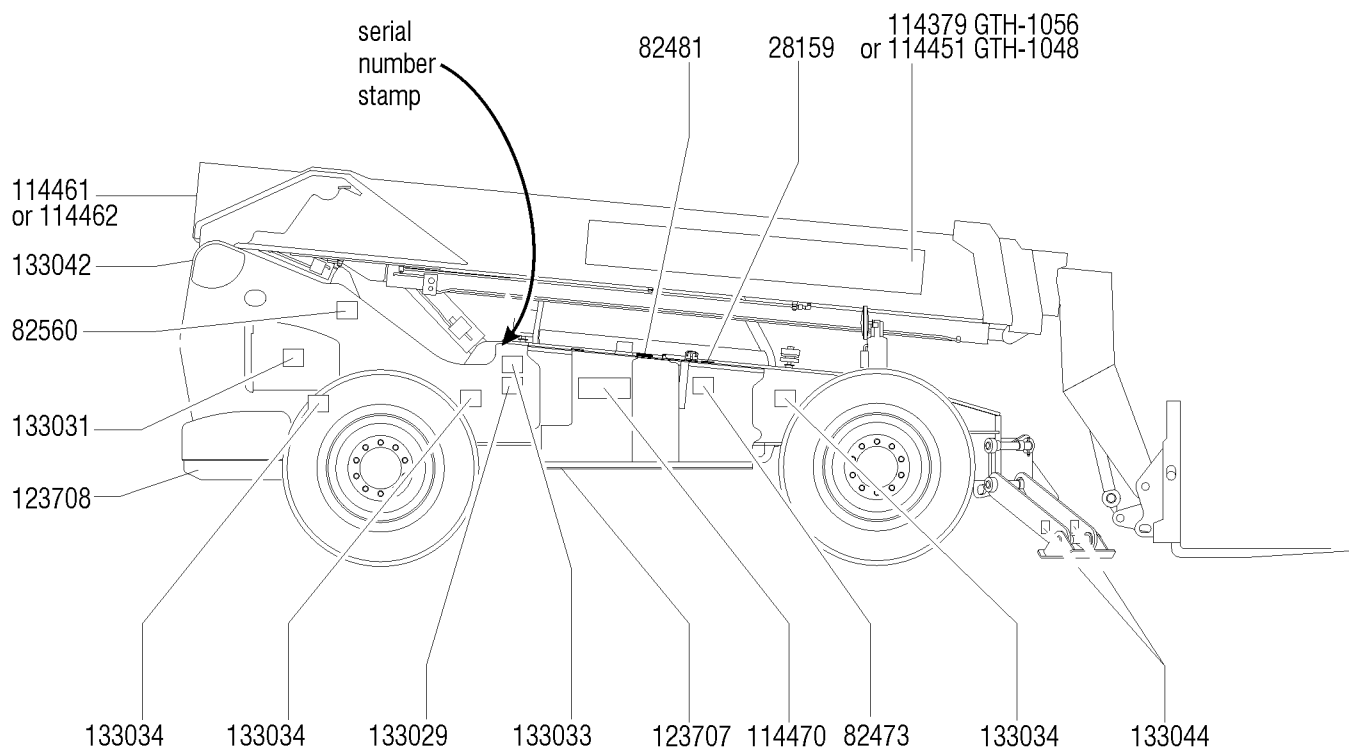

105.1 Decals with Symbols, Hydraulic Tank Side

105.1 Decals with Symbols, Hydraulic Tank Side

Item	Part No.	Description	Qty.
--		Ref. DECAL KIT,SYM,1056,COMPLETE (refer to 104.1)	
1	28159GT	DECAL,LABEL,DIESEL FUEL.....1	1
2	82473GT	DECAL,SYMBOL-COMP ACCESS.....1	1
3	82481GT	DECAL,SYMBOL-BATTERY SAFETY.....1	1
4	82560GT	DECAL,SYMBOL-SKIN INJECT HAZRD.....2	2
5	114379GT	DECAL,COSMETIC,GENIE GTH-1056...2	2
6	114461GT	DECAL,GTH 1056 STACKED,WHITE.....1	1
7	114470GT	Cosmetic - Genie Logo.....1	1
8	123707GT	DECAL,GRAY VINYL,RECT SHAPE.....1	1
9	123708GT	DECAL,GRAY VINYL, SHAPED.....1	1
10	133029GT	DECAL,FALLING OBJECT HAZARD.....2	2
11	133031GT	DECAL,BURN HAZARD,SYMB.....3	3
12	133033GT	DECAL,CRUSH,ROLLING MACHIN SYM.....2	2
13	133034GT	DECAL,CRUSH,TIRE ROTATE,SYMB...4	4
14	133042GT	DECAL,EXPLSION/BURN HAZ SYMB...1	1
15	133044GT	DECAL,FOOT CRUSH,OUTRIGGER SYM.....4	4
16	237720GT	DECAL,BODYCRUSH,ROLLING MACHINE.....2	2