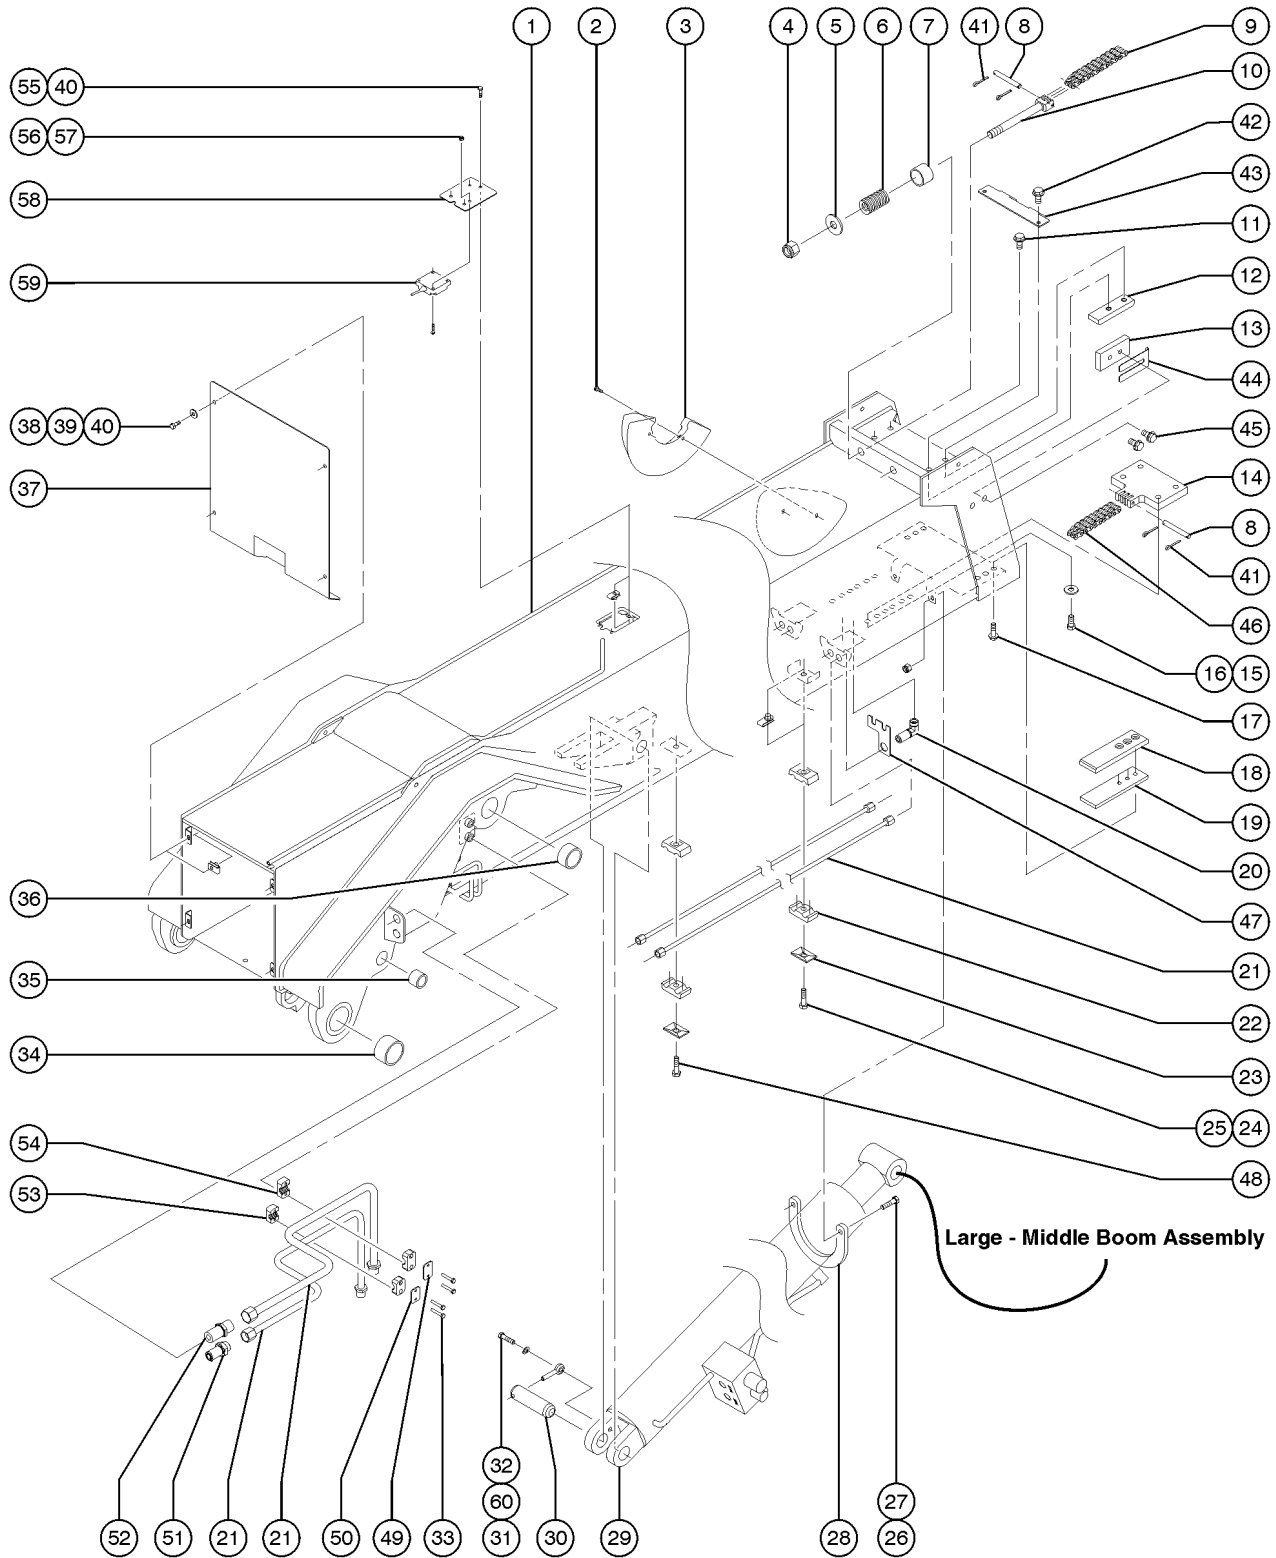

704.1 Large Boom Assembly

704.1 Large Boom Assembly

Item	Part No.	Description	Qty.	Item	Part No.	Description	Qty.
1	141018GT	WELDMENT,LG BOOM,1056,#1.....	1	39	6638GT	WASHER, FLAT, USS, 1/4"Y.....	4
2	44290GT	SCREW,FILLISTER PHIL,10-24X.38....	2	40	56912GT	SPRING CLIP,1/4-20,.025-.15X.5.....	7
3	123545GT	ANGLE INDICATOR,GTH.....	1	41	6-6243-06GT	COTTERPIN,3/32X3/4LG.....	6
4	123231GT	NUT,NYLOCK,1-14.....	2	42	117489GT	BOLT,FLANGE,1/2-13X1.25,LKTITE.....	2
5	117774GT	WASHER,FLAT,1.06X2.75X.25.....	2	43	141046GT	FORMING,EXTEND CHAIN GUIDE.....	1
6	123169GT	SPRING, COMPRESSION.....	2	44	81851GT	SHIM,PAD 2.0 X 4.0 X .06 THK.....	4
7	1626-175GT	TUBE,RD,STL 2.5X.180X1.75LG.....	2	45	T106382GT	FLGHCS,3/8-16X1.25.GR5,ZN,LOC.....	8
8	141045GT	PIN,CHAIN ANCHOR,2.96X.375.....	3	46	141029GT	CHAIN,BL866 RETRACT,GTH-1056.....	1
9	141028GT	CHAIN,BL866 EXTEND,GTH-1056.....	2	47	130826GT	PLATE,HOSE GUIDE.....	2
10	130931GT	CHAIN ANCHOR,THREADED,BL866.....	2	48	13000GT	SCREW,HHC,5/16-18 X 1.25..... <i>(flat plate with holes for two fasteners; for single-line installation)</i>	6
11	T106383GT	FLGHCS,1/2-13X1,GR5,ZN,LOC.....	2	49	117315GT	CLAMP CVR PLATE,SINGLE,GRP 3.....	1
12	108869GT	WEARPAD,2X7X.75,LD.....	2	50	117312GT	CLAMP CVR PLATE,SINGLE,GRP 2.....	1
13	141027GT	ASSY,WEAR PAD,FRT 0.7" THK.....	4	51	117255GT	CONN,BULKHEAD,520601-10.....	1
14	130938GT	CHAIN ANCHOR,BOLT ON.....	1	52	48968GT	CONN,BULKHEAD,520601-12.....	1
15	123548GT	SCREW,HHC,3/4-16X1.5,GR8.....	4	53	117310GT	CLAMP HALF SET,SINGLE,5/8" TUBE.....	2
16	141090GT	WASHER,3/4 NORDLOCK SECURE.....	4	54	117313GT	CLAMP HALF SET,SINGLE,3/4" TUBE.....	2
17	T106384GT	FLGHCS,1/2-13X1.75,GR5,ZN,LOC.....	6	55	6-5204-10GT	SCREW,1/4-20 X 1.25,GR8.....	3
18	108868GT	WEARPAD,10X3X.75HD.....	2	56	6178GT	NUT,NYLOCK,10-32.....	2
19	117676GT	SPACER,10X3X.50.....	2	57	6147GT	SCREW,RHM,10-32 X 1.....	2
20	75042GT	ELBOW,BULKHEAD UNION 520701-8...4		58	123678GT	PLATE,EXT LS COVER.....	1
21		Ref. Hose Assembly <i>(refer to 807.1)</i>		59	123783GT	PROXIMITY SWITCH,40MM RANGE.....	1
22	123175GT	CLAMP HALF SET,TWIN,1/2" TUBE.....	20	--	123588GT	HARNES,BOOM EXT SW,1056	
23	123176GT	PLATE, TOP.....	10	--	60424GT	CONN,PLUG 2 WAY,14-18GA	
24	14723GT	SCREW,HHC,5/16-18 X 1.75.....	4	--	60425GT	LOCK,PLUG 2 WAY, 14-18GA	
25	7-173-05GT	THREADED SPRING CLIP, 5/16..... <i>(dome-shaped plate with hole for one fastener, for two-line installation)</i>	4	--	64325GT	TERM,NI SOC,16-18GA SOLID	
26	94747GT	SCREW,HHC,1/2-13 X 1.75 GRD 8.....	2	60	6021GT	WASHER, LOCK, .375	
27	117493GT	NUT,NYLOCK,1/2-13,GR8.....	2				
28	117135GT	PLATE,CYLINDER SUPPORT.....	1				
29	1253244GT	CYLINDER,BOOM,1056.....	1				
--	123896GT	VALVE,CBEA-LHN@3200:PSI					
--	130415GT	SEAL KIT,CYLINDER,5.51BX3.54R.....	1				
--	141334GT	VALVE,C'BALANCE,DUAL STAGE					
30	117297GT	PIN,1.50DIAX5.38LG,1HOLE.....	1				
31	6-5206-16GT	SCREW,HHC,3/8-16X2.0,GR8.....	1				
32	25284GT	ROD END,.375 X 2.25***.....	1				
33	6145GT	SCREW,HHC,1/4-20 X 1.5.....	4				
34	108862GT	BEARING,3.00IDX3.50ODX2.00LG.....	2				
35	117304GT	BEARING,1.5"IDX2"ODX1.5"LG.....	2				
36	108864GT	BEARING,2.50IDX3.00 ODX1.50LG.....	2				
37	123657GT	WELDMENT,BOOM COVER.....	1				
38	6090GT	SCREW, HHC, 1/4-20 X .75.....	7