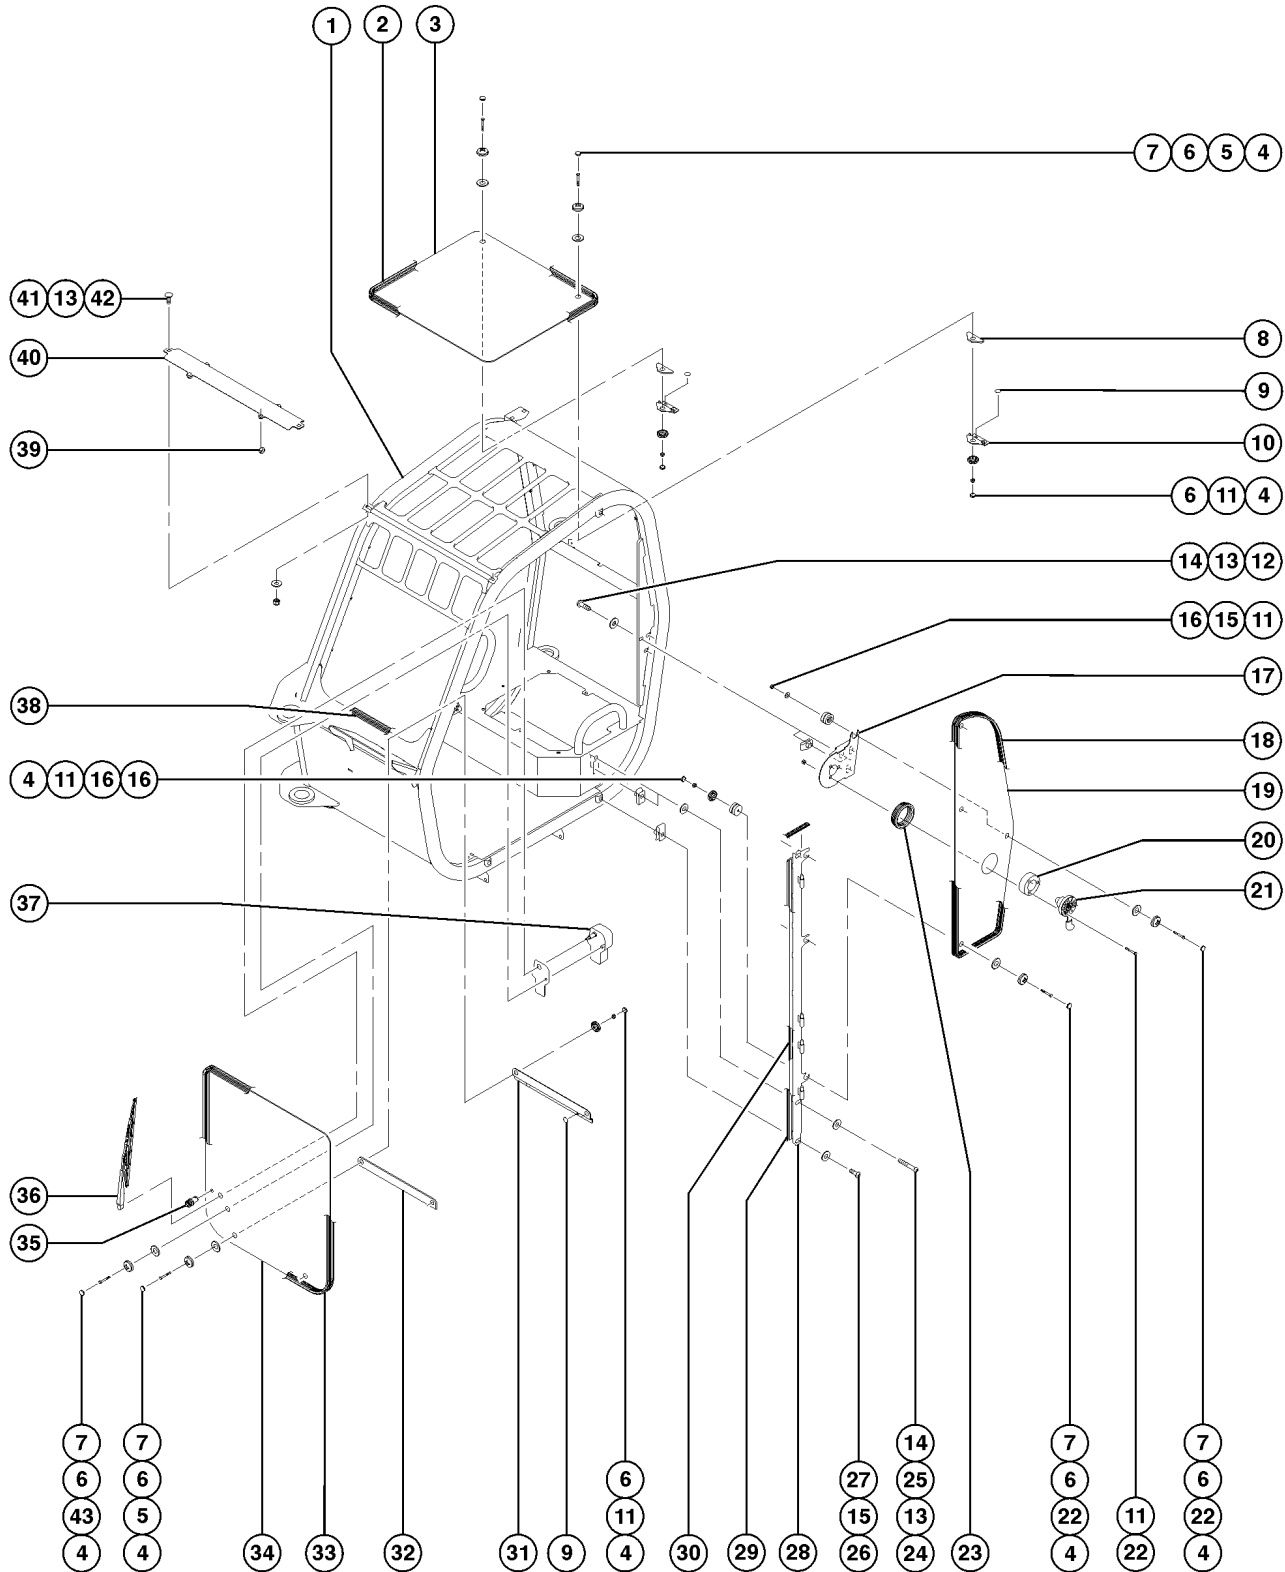

405.1 Enclosed Cab Assembly Option, View 1 (to SN GTH1012-16291)

405.1 Enclosed Cab Assembly Option, View 1 (to SN GTH1012-16291)

Item	Part No.	Description	Qty.	Item	Part No.	Description	Qty.
--	1269532GT	DECAL, SAFE T PUNCH		35	130203GT	NOZZLE,WINDSHIELD WASHER.....1	
--	1270245GT	KIT,GLASS BREAK PUNCH <i>(includes decal pn 1269532)</i>		36	130160GT	WIPER ARM,14".....1	
--	130567GT	KIT,GTH10X ENCLOSED CAB <i>(for machines up to GTH1012-16290)</i>		--	130208GT	WIPER BLADE,20"	
1	108995GT	WELDMENT,CAB.....1		--	138012GT	SVC ACC.,WIPER,GTH-10XX	
2	130163GT	WEATHERSTRIP,DOUBLE BULB.....111		37	130198GT	WIPER MOTOR.....1	
3	130159GT	GLASS,SKYLIGHT.....1		--	130119GT	GASKET,WIPER MOTOR COVER-DECAL	
--	138017GT	SVC ACC.,GLASS OVER SKYLIGHT		--	233991GT	10XX WIPER SEAL KIT	
4	130124GT	CAP,WINDOW BUSHING.....16		38	46718GT	TRIMLOCK,BLACK,3/16.....19-inches	
5	14162GT	SCREW,HHC,M6 X 35MM,GR 8.8		39	43392GT	BUMPER,BATTERY BOX & RAILS***.....4	
6	130123GT	BUSHING,WINDOW FASTENER.....16		40	130120GT	FORMING,WINDOW RETAINER.....1	
7	130189GT	SPACER,GLASS BUSHING.....9		41	73466GT	BOLT,CARRIAGE,3/8-16 X 1.00,G2	
8	130165GT	SPACER,CAB WINDOW.....2		42	4828GT	NUT, NYLOCK, 3/8-16	
9	47478GT	BUMPER, RUBBER, 1"OD X .461H.....6		43	25956GT	SCREW,HHC,M6 X 30MM,GRD 8.8	
10	130166GT	FORMING,GLASS RETAINER.....2					
11	49364GT	NUT,NYLOCK,M6X1.00					
12	57072GT	SCREW,BHHS,3/8-16 X 1.25					
13	6097GT	WASHER, FLAT, USS, 3/8", Y					
14	29868GT	SPRING CLIP,3/8-16,.05-.20X.73,ZAG					
15	6638GT	WASHER, FLAT, USS, 1/4"Y					
16	130134GT	SPACER,WINDOW.....4					
17	130212GT	WELDMENT,HOLDBACK MOUNTING....1					
18	130163GT	WEATHERSTRIP,DOUBLE BULB.....121-inches					
19	130225GT	GLASS,SIDE,LR.....1					
20	130215GT	SPACER,HOLDBACK MOUNT.....1					
21	130220GT	HOLDBACK LATCH.....1					
22	49403GT	SCREW,HHC,M6 X 50.....7					
23	130163GT	WEATHERSTRIP,DOUBLE BULB.....120					
24	36874GT	SCREW,BHHS,3/8-16 X 2.5					
25	15086GT	WASHER,FLAT,.375 X 1.5 X .125					
26	14297GT	SCREW,BHHS,1/4-20 X .75					
27	56912GT	SPRING CLIP,1/4-20,.025-.15X.5					
28	130135GT	WELDMENT,DOOR POST.....1					
--	130326GT	HINGE, WELD-ON, MALE.....2					
--	42726GT	WEATHER STRIPPING,1/2"X3/8 THK					
29	130259GT	SEAL,J HOOK.....61					
30	130332GT	WEATHERSTRIP,DOUBLE BULB.....21					
31	130122GT	FORMING,FRONT WINDOW MOUNT....1					
32	130121GT	SPACER,FRONT WINDOW,HDPE.....1					
33	130163GT	WEATHERSTRIP,DOUBLE BULB					
34	130117GT	GLASS,FRONT WINDSHIELD.....1					
--	138011GT	SVC ACC.,FRONT WINDOW,GTH10XX