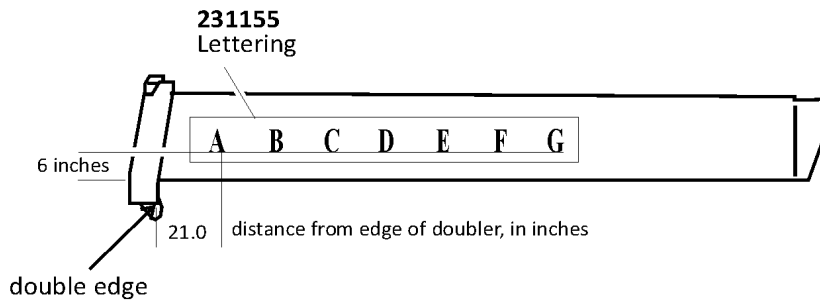

101.1 Decals with Words, Cab Side (to SN GTH1012-16291)

101.1 Decals with Words, Cab Side (to SN GTH1012-16291)

Item	Part No.	Description	Qty.
--	238312GT	DECAL KIT,WORDS, 1056,COMPLETE	
1	82558GT	DECAL,WARN,SKIN INJECTION HAZ*.....	2
2	97664GT	DECAL,WARN,CRUSH HAZ MOVING PT.....	1
3	97667GT	DECAL,WARN,BURN HAZARD.....	3
4	97673GT	Danger - Fall Hazard, No Riders.....	2
5	97674GT	Warning - Crush Hazard, Overhead Parts.....	1
6	114365GT	DECAL,BODYCRUSH,ROLLING MACHIN.....	2
7	114366GT	DECAL,FOOT CRUSH,OUTRIGGERS..	4
8	114367GT	DECAL,FALLING OBJECT HAZARD....	2
9	114374GT	DECAL,TIRE ROTATE,CRUSH.....	6
10	114379GT	DECAL,COSMETIC,GENIE GTH-1056..	2
11	123709GT	DECAL,GRAY VINYL, SHAPED.....	1
12	231155GT	DECAL, A-G, GTH1056, WHITE.....	1