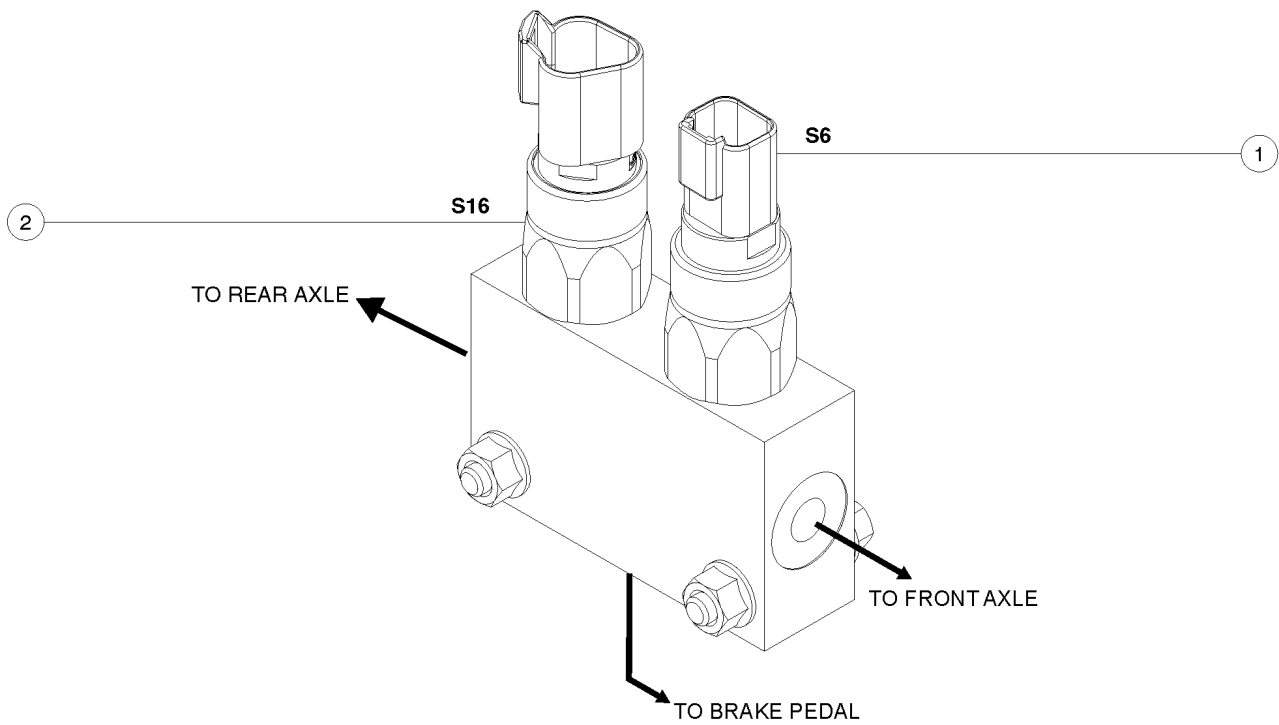

813.1 Brake Manifold

Item	Part No.	Description	Qty.
--	117655GT	MANIFOLD,BRAKE PRESSURE	
1	229976GT	SWITCH, PRESSURE NC, 450PSI	
2	229977GT	SWITCH,PRESS,NO,50 PSI,04 OR