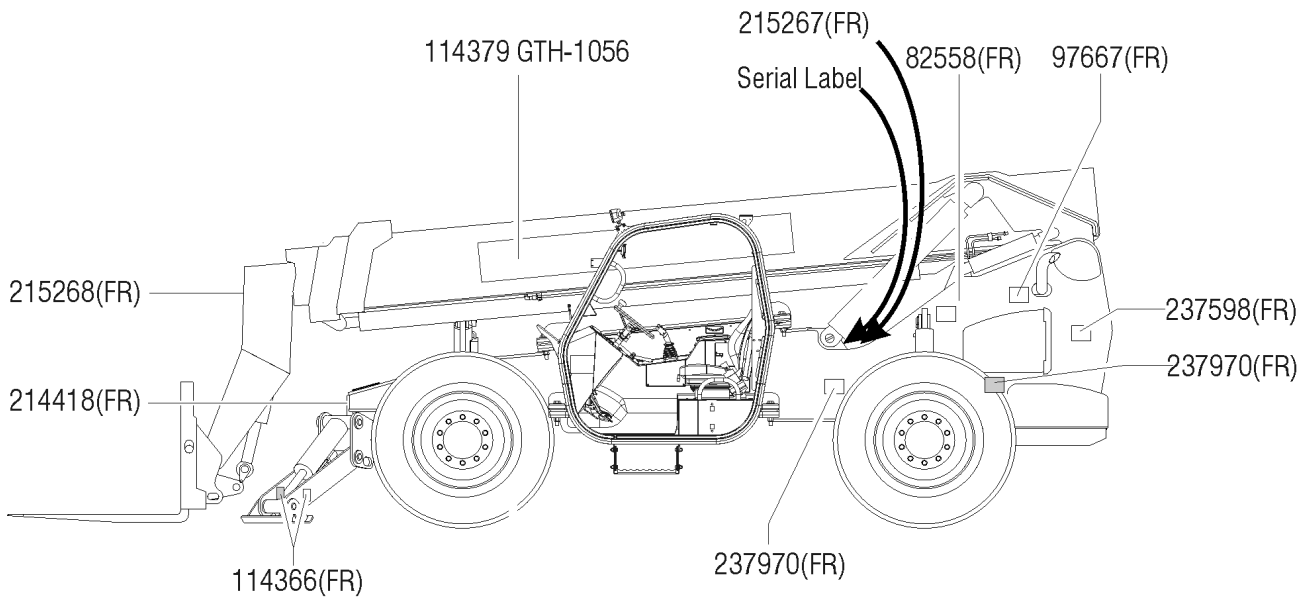

101.2 Decal with Words, Cab Side (from GTH1012-16292)

101.2 Decal with Words, Cab Side (from GTH1012-16292)

Item	Part No.	Description	Qty.
--		DECAL KIT,WORDS, 1056,COMPLETE	
1	231155GT	DECAL, A-G, GTH1056, WHITE.....1	1
2	114379GT	DECAL,COSMETIC,GENIE GTH-1056...1	1
3	215267GT	DECAL, NEW PRODUCT REG.....2	2
4	82558GT	DECAL,WARN,SKIN INJECTION HAZ*.....2	2
5	97667GT	DECAL,WARN,BURN HAZARD.....2	2
6	237598GT	DECAL,BODY CRUSH,ROLLING MACHINE.....2	2
7	237970GT	DECAL,WARNING,CRUSH HAZARD,TIRES&CHASSIS.....4	4
8	114366GT	DECAL,FOOT CRUSH,OUTRIGGERS...4	4
9	215268GT	DECAL, FALL HAZARD.....2	2
10	214418GT	DECAL, 2 DECAL COMBO.....1	1