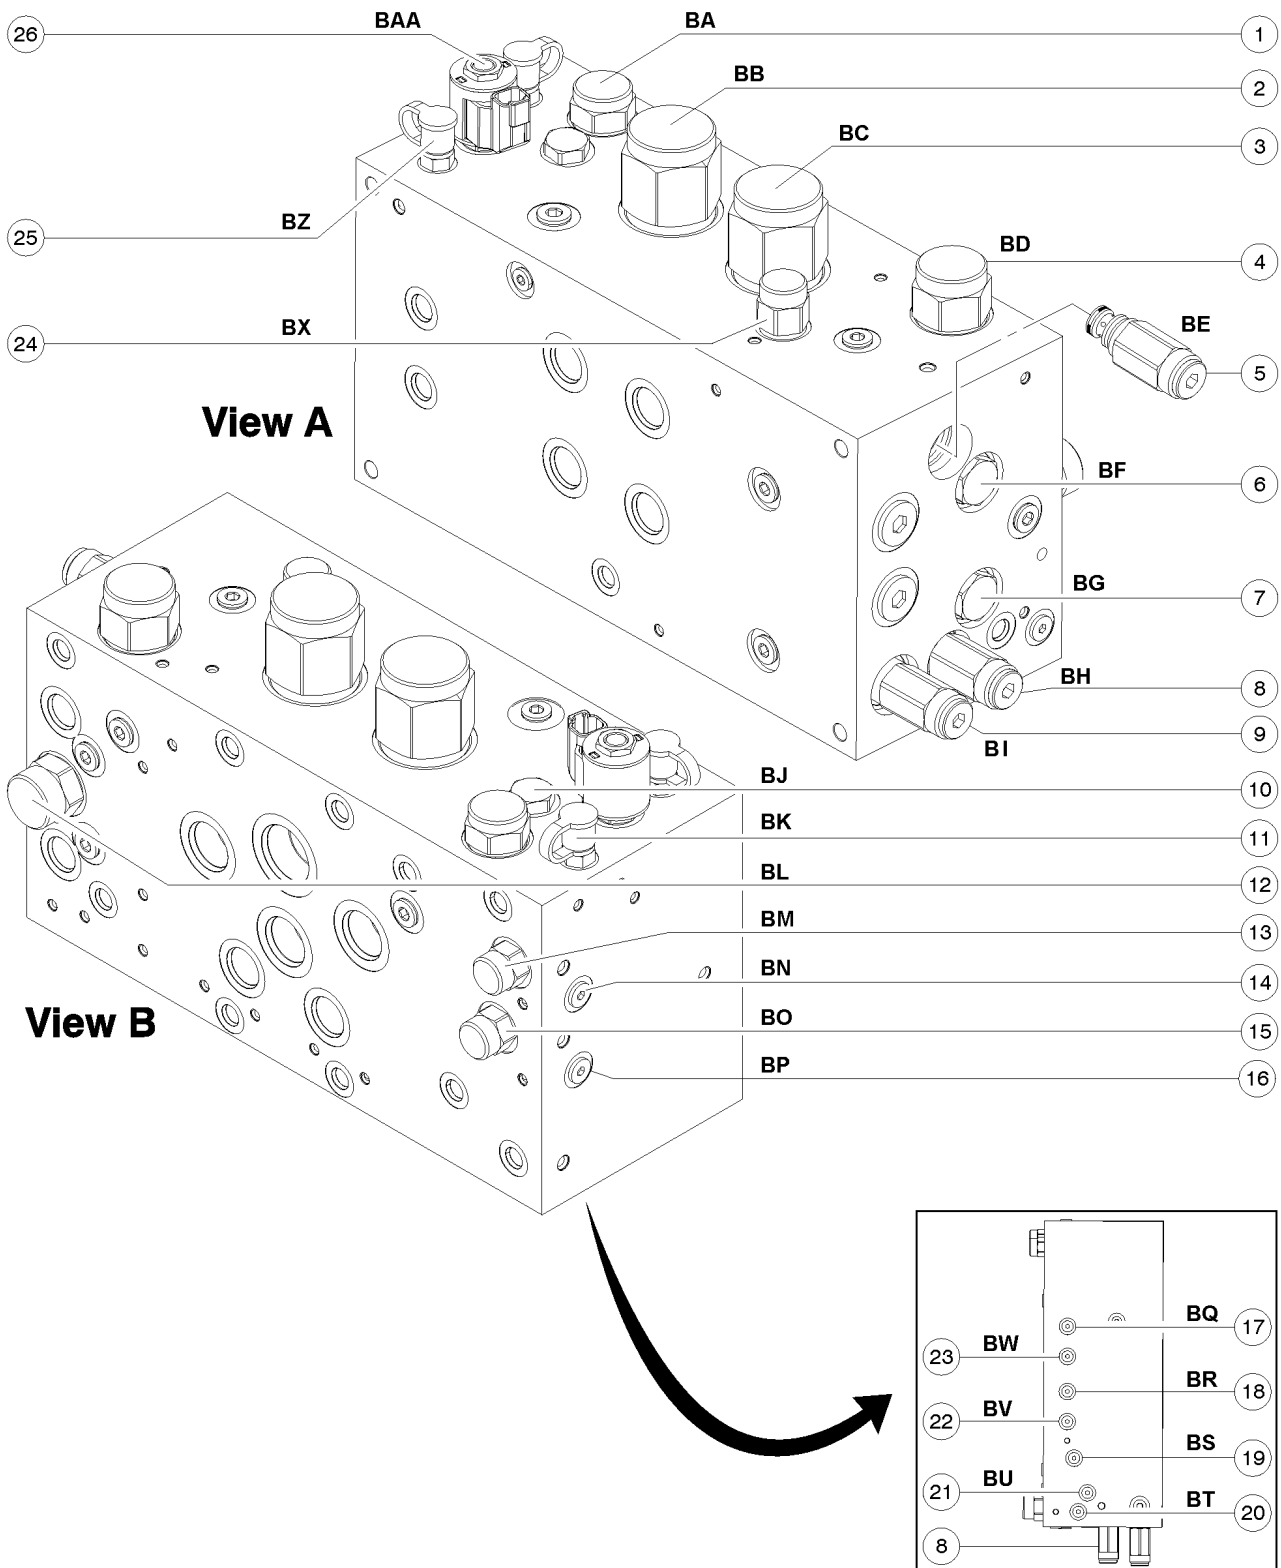

809.1 Primary Function Manifold with Dual Joystick