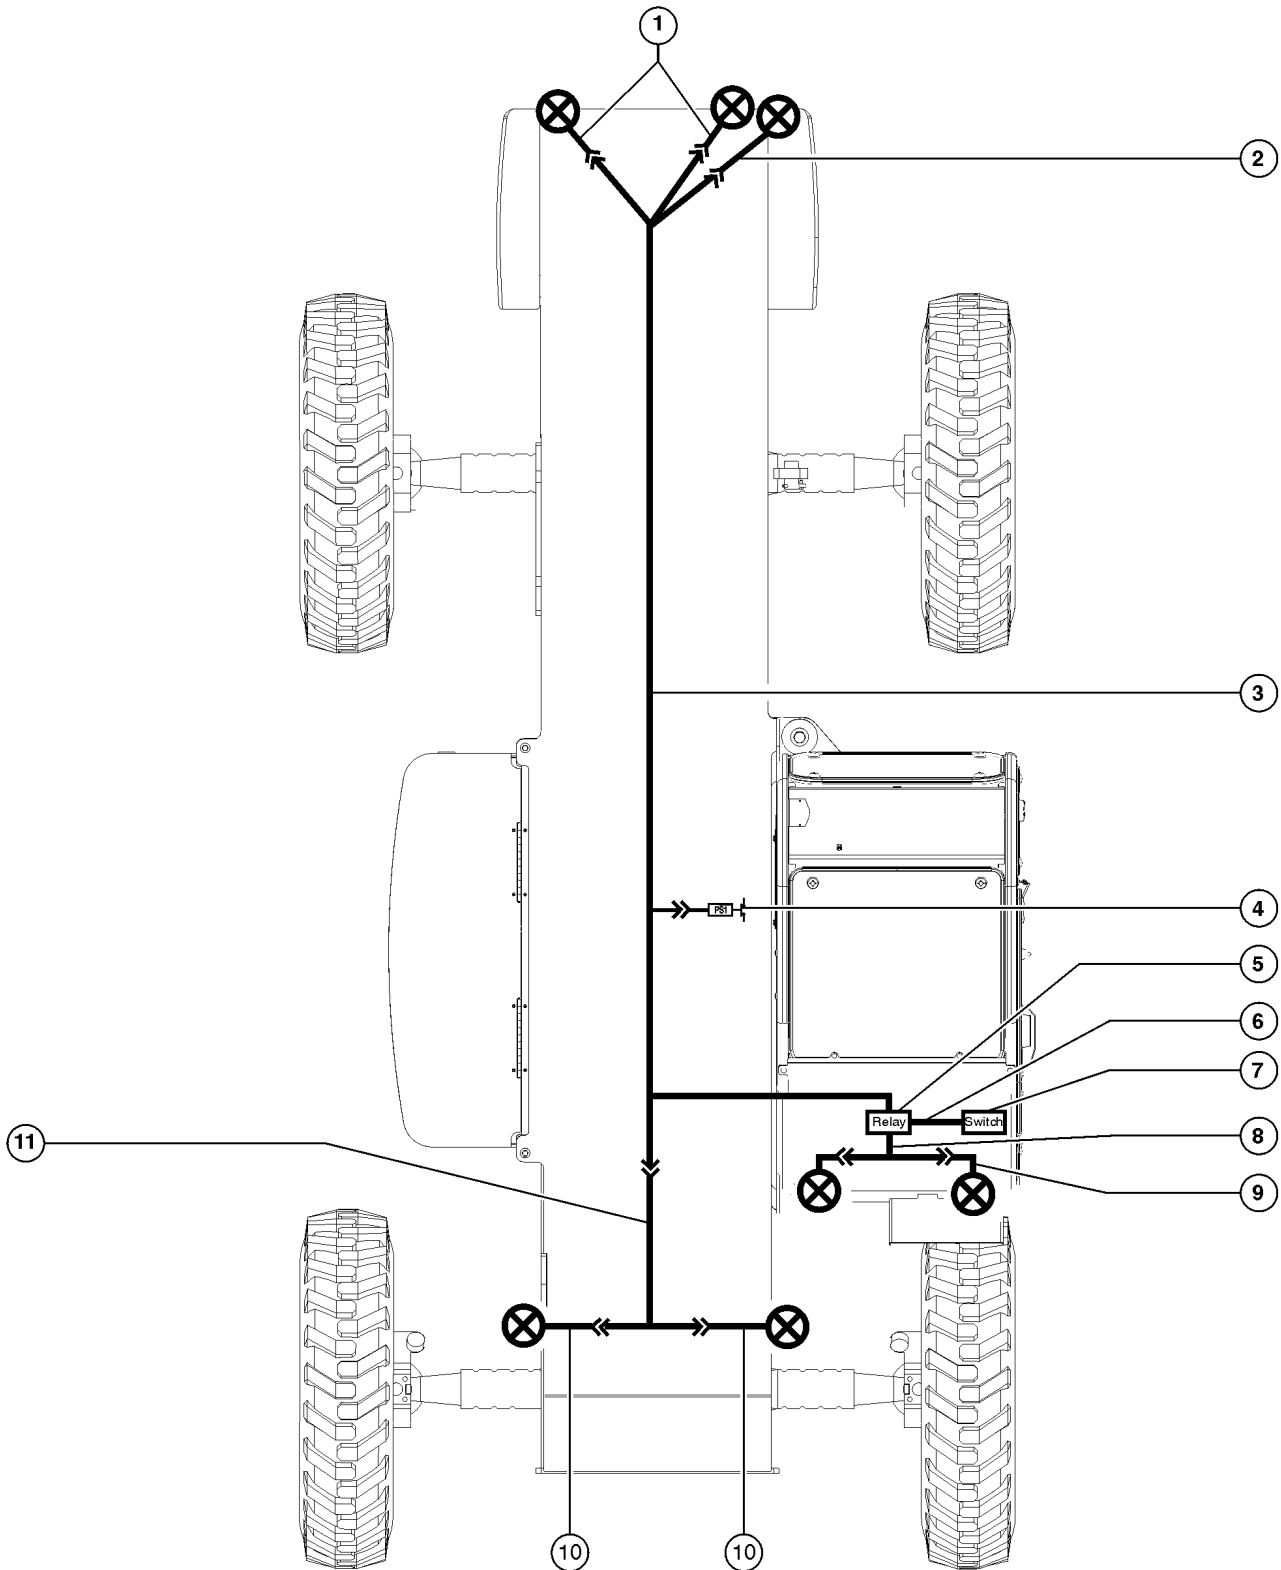

902.1 Road Light Wire Harnesses

902.1 Road Light Wire Harnesses

Item	Part No.	Description	Qty.
1A	123928GT	ROAD LIGHT, TAIL LT.....2 <i>(light and harness) (road light option) (to SN 11-15245)</i>	
--	7-289-04GT	LIGHT, BRAKE, TAIL, TURN	
1B	230683GT	ROAD LIGHT, RED, LED.....2 <i>(from SN 11-15246 to 12-16291)</i>	
1C	229684GT	LIGHT, LED RED BRAKE TAIL TURN....2 <i>(from SN 12-16292)</i>	
2A	1256223GT	HARNES, ROADLIGHT, STD.....1 <i>(light and harness) (road light option) (to SN 11-15245)</i>	
--	7-289-05GT	LIGHT, HEADLIGHT	
2B	123925GT	HARNES, ROAD LIGHT, LED <i>(from SN 11-15246 to 12-16291)</i>	
2C	215481GT	LIGHT, LED WHITE 12V <i>(from SN 12-16292)</i>	
3	123927GT	HARNES, ROAD LIGHT, TURN SIG.....1 <i>(road light option)</i>	
4	117659GT	SWITCH, PRESS, NO, 50 PSI, 04 OR.....1	
--	141653GT	KIT, BRAKE LT PS-FIELD REPLACE	
5	19274GT	RELAY, SPDT, 12V(AUTO)**.....1	
6	123816GT	HARNES, WORK LIGHTS, SWITCH.....1	
7	7-164-02GT	SWITCH, LIGHTS.....1	
8	123799GT	HARNES, WORKLIGHTS, FORWARD...1	
9	123802GT	HEAD LIGHT.....2 <i>(light and harness)</i>	
10	123929GT	ROAD LIGHT, BLINKER.....2 <i>(light and harness) (road light option)</i>	
--	7-289-03GT	LIGHT, PEDESTAL BLINKER AMBER	
11	123924GT	HARNES, ROAD LIGHT, FORWARD.....1 <i>(road light option)</i>