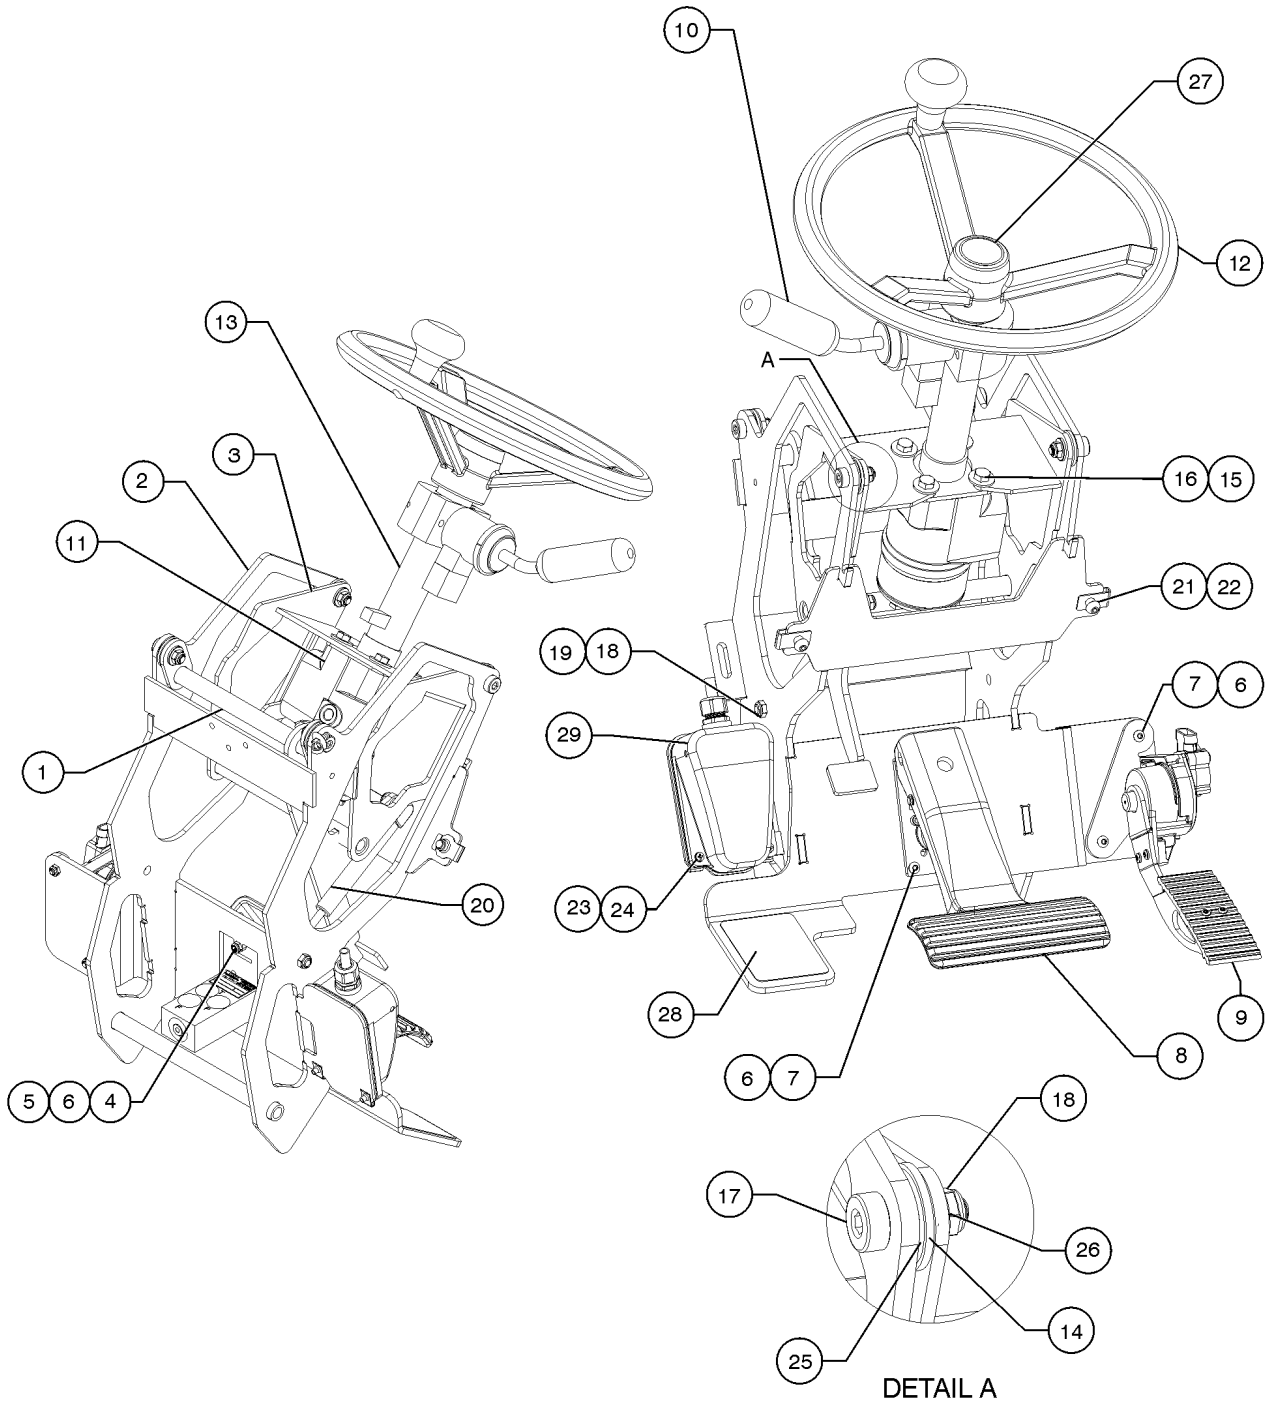

414.1 Standard Cab Components, View 3 (from serial number GTH1012-16292)

414.1 Standard Cab Components, View 3 (from serial number GTH1012-16292)

Item	Part No.	Description	Qty.
1	229296GT	WELDMENT, TILT LOCK.....	1
2	229961GT	WELDMENT, STEERING COLUMN.....	1
3	229965GT	WELDMENT, STEER COLUMN.....	1
4	6090GT	SCREW, HHC, 1/4-20 X .75.....	1
5	6638GT	WASHER, FLAT, USS, 1/4"Y.....	1
6	6889GT	NUT, LP NYLOCK, 1/4-20.....	5
7	14297GT	SCREW,BHHS,1/4-20 X .75.....	4
8	226306GT	ASSEMBLY, BRAKE VALVE.....	1
9	227108GT	THROTTLE PEDAL, METAL, GTH.....	1
10	7-125-05GT	SHIFTER ASSEMBLY***.....	1
11	117654GT	STEERING UNIT,250CC LOAD SENSE.....	1
12	123136GT	STEERING WHEEL, 362MM.....	1
13	218100GT	COLUMN, STEERING, 225MM..... <i>replaced 123564</i>	1
14	6095GT	WASHER,FLAT,USS,1/2",Y.....	4
15	6097GT	WASHER, FLAT, USS, 3/8", Y.....	4
16	6175GT	SCREW, HHC, 3/8-16 X.....	4
17	11335GT	SCREW,SHS,3/8-16 X .5.....	4
18	7713GT	NUT, LP NYLOCK, 3/8-16.....	6
19	78086GT	BALL STUD, GAS STRUT, 3/8-16.....	2
20	39542GT	GAS SHOCK,SCISSORS***.....	1
21	28487GT	SCREW,BHHS,3/8-16 X 1.....	2
22	29868GT	SPRING CLIP,3/8-16,.05-.20X.73,ZAG....	2
23	73575GT	SPRING CLIP,10-24,.025-.125X.468,ZAG.....	2
24	73587GT	SCREW,PHIL,10-24 X .75.....	2
25	87075GT	WASHER,NYLON .50 X 1.25 X .063.....	4
26	5397GT	WASHER,FLAT,USS,5/16",Y.....	4
27	7-147-41GT	HORN BUTTON KIT***.....	1
--	7-147-44GT	CONTACT BRUSH SET(HORN) <i>for 7-147-41</i>	
28	237662GT	TAPE, NON-SKID, DIE CUT, 3" X 4".....	1
29	214443GT	ASSEMBLY, FOOT SWITCH.....	1