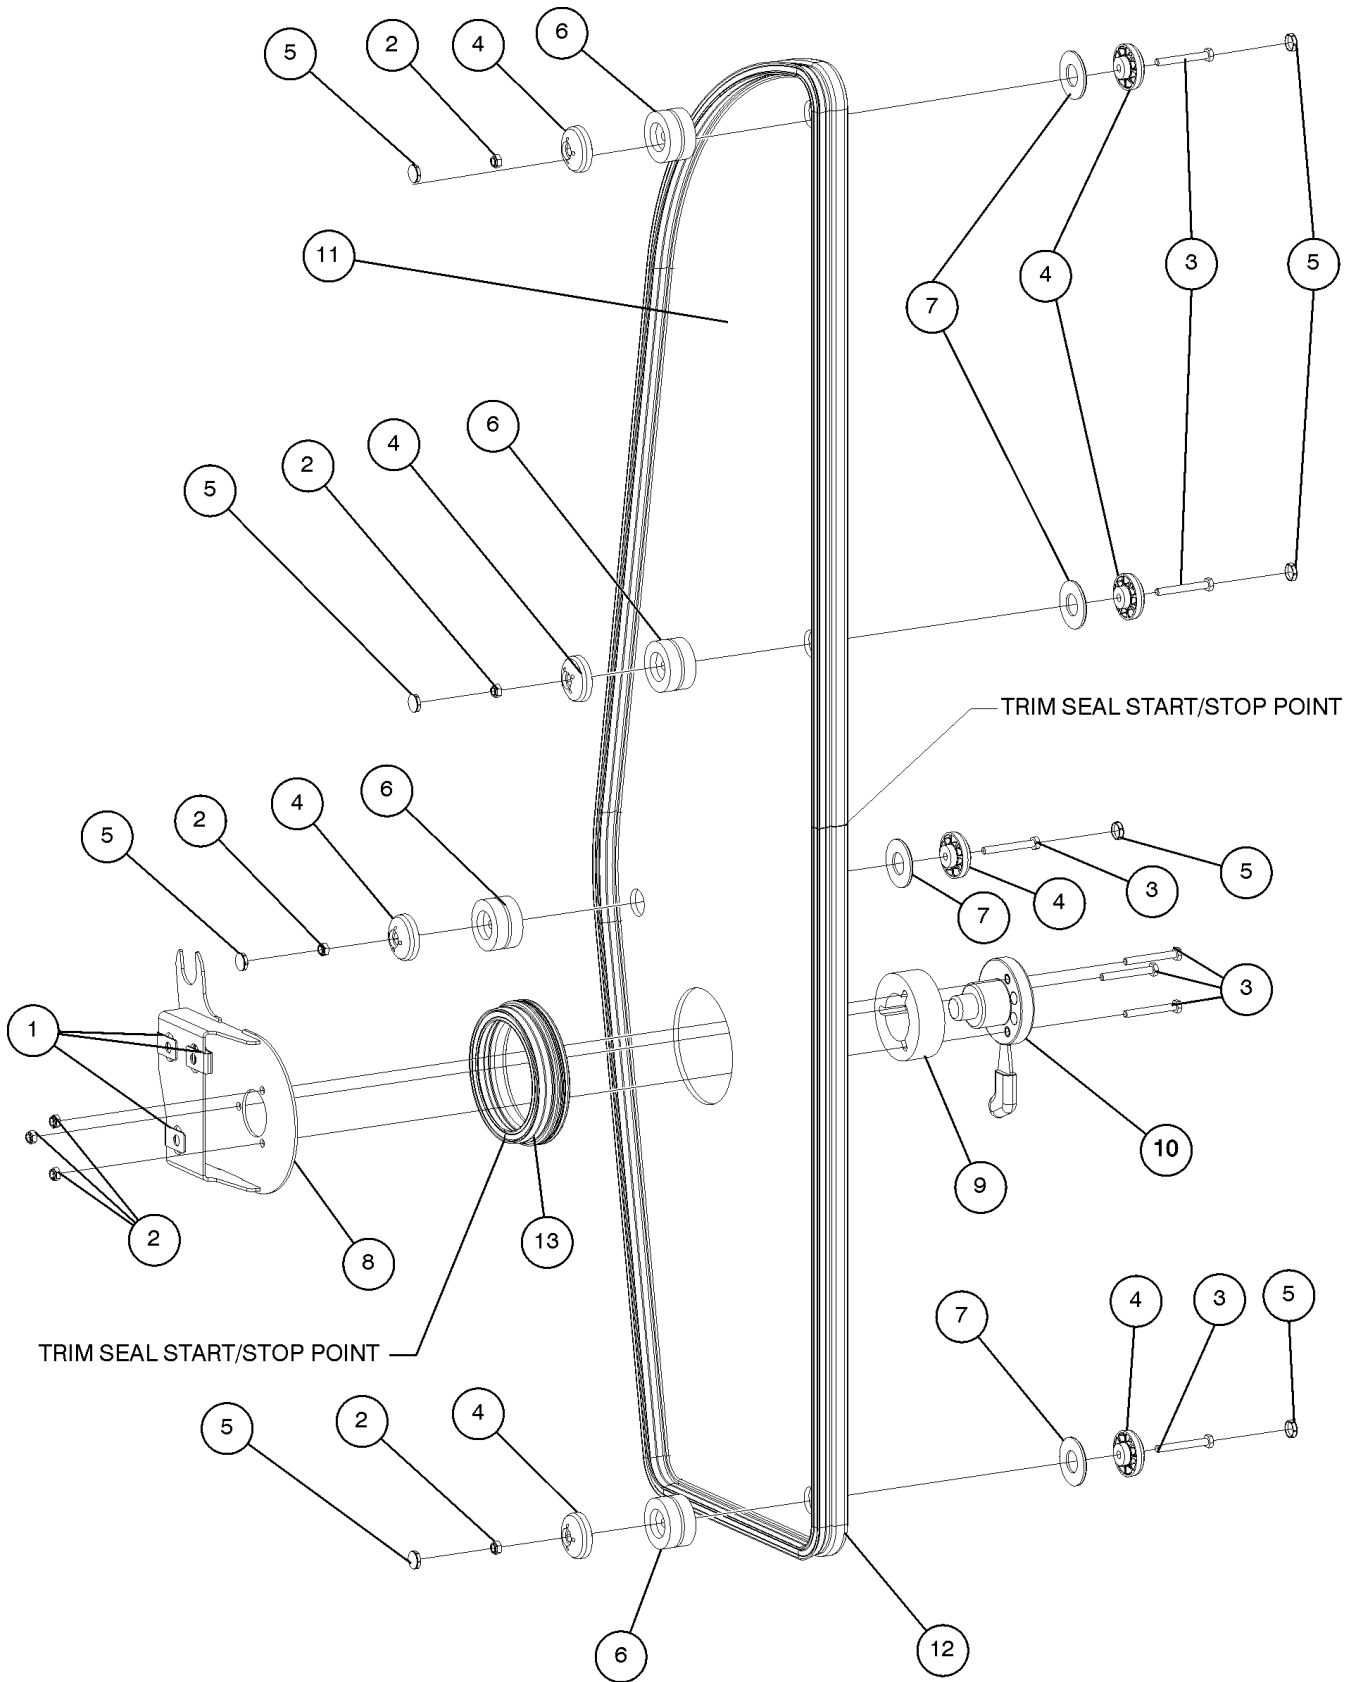

423.1 Enclosed Cab Assembly Option, View 8 (from serial number GTH1012-16292)

423.1 Enclosed Cab Assembly Option, View 8 (from serial number GTH1012-16292)

Item	Part No.	Description	Qty.
1	29868GT	SPRING CLIP,3/8-16,.05-.20X.73,ZAG....	3
2	49364GT	NUT,NYLOCK,M6X1.00.....	7
3	49403GT	SCREW,HHC,M6 X 50.....	7
4	130123GT	BUSHING,WINDOW FASTENER.....	8
5	130124GT	CAP,WINDOW BUSHING.....	8
6	130134GT	SPACER,WINDOW.....	4
7	130189GT	SPACER,GLASS BUSHING.....	4
8	130212GT	WELDMENT,HOLDBACK MOUNTING....	1
9	130215GT	SPACER,HOLDBACK MOUNT.....	1
10	130220GT	HOLDBACK LATCH.....	1
11	236783GT	GLASS, SIDE, LR.....	1
12	130163GT	WEATHERSTRIP,DOUBLE BULB....	121.5
13	130163GT	WEATHERSTRIP,DOUBLE BULB....	12.5