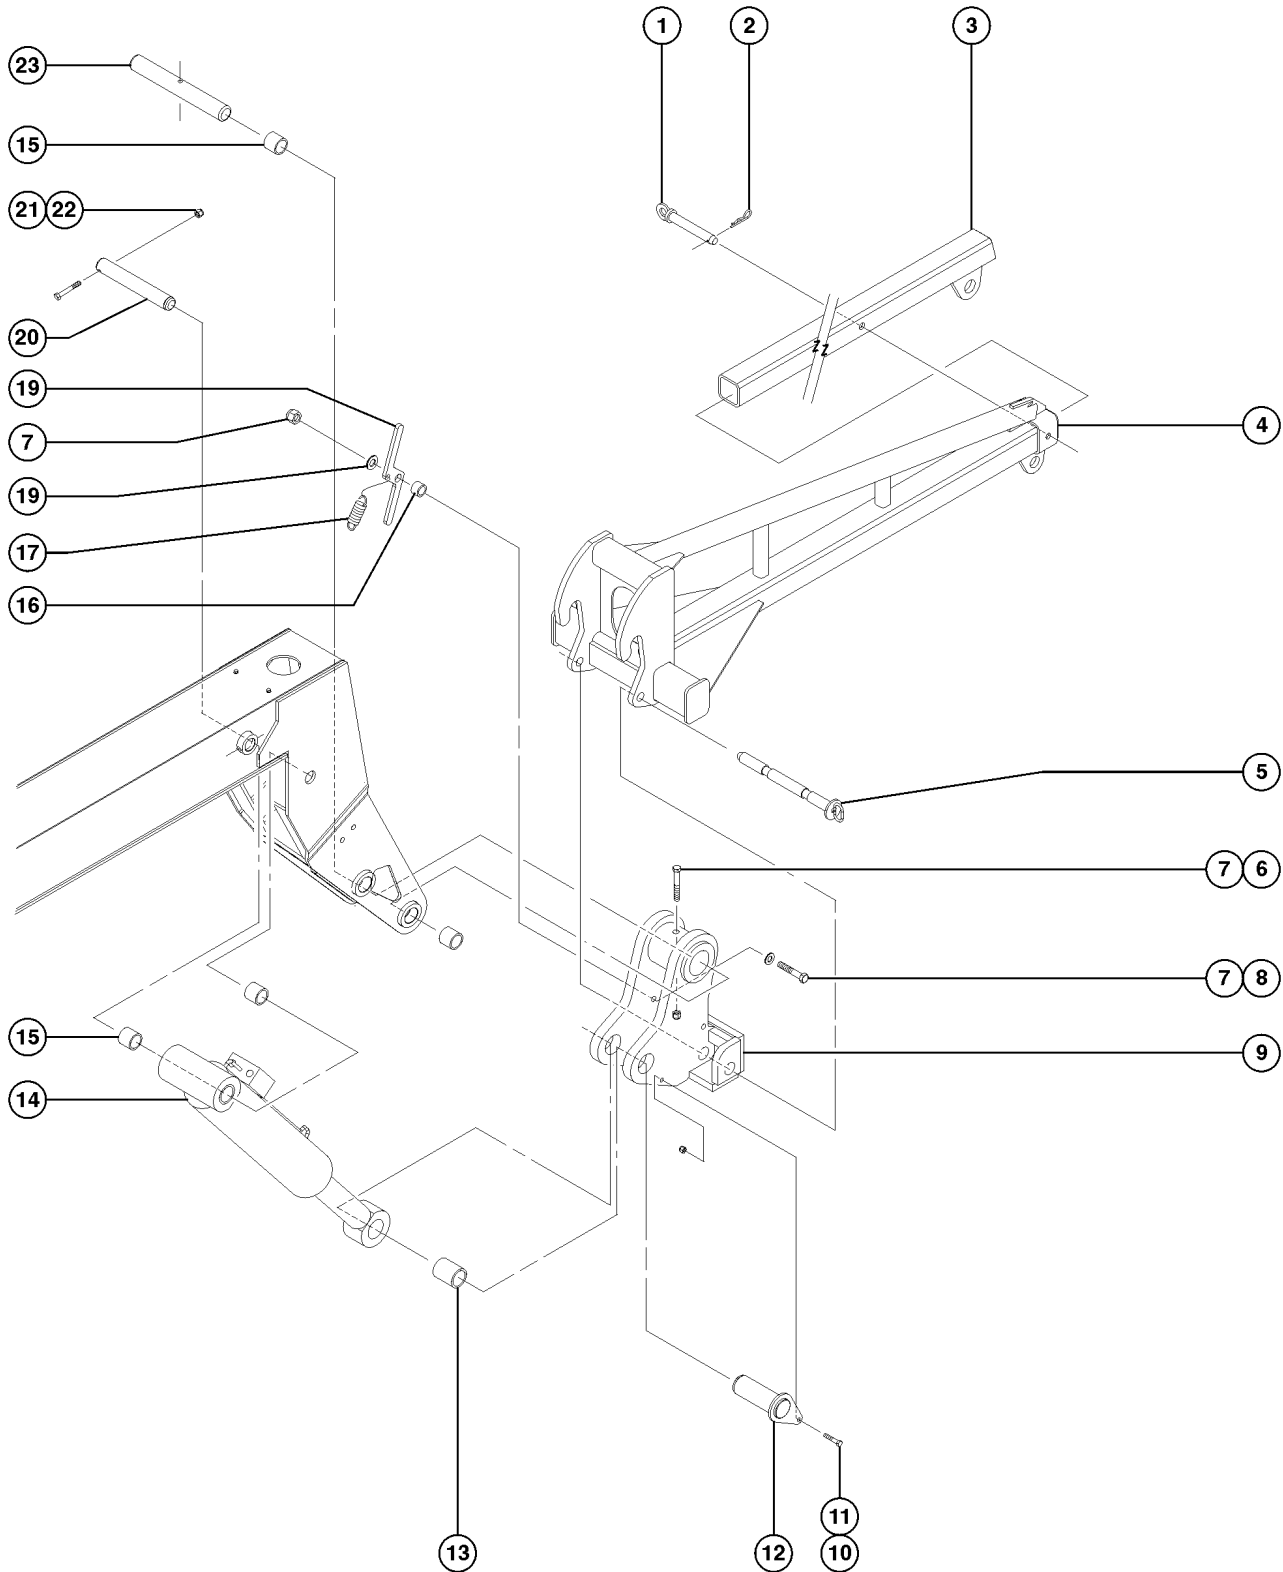

606.1 Truss Boom, Quick Attachment

606.1 Truss Boom, Quick Attachment

Item	Part No.	Description	Qty.
--	138082GT	SVC KIT TRUSS BOOM QA 10K <i>(includes items 1, 2, 3, 4, and decals)</i>	
1	3-1145-2GT	PIN,TRUSS BOOM,ADJUSTING.....1	1
2	7-194-39GT	COTTERPIN.....1	1
3	3-1136GT	MEMBER,TRUSS BOOM.....1	1
4	227119GT	ASSY, TRUSS BOOM.....1 <i>(includes decals)</i>	1
5	3-1335GT	LOCK PIN.....1	1
6	96430GT	SCREW,HHC,1/2-13 X 5.....1	1
7	117493GT	NUT,NYLOCK,1/2-13,GR8.....2	2
8	39479GT	SCREW,HHC,1/2-13 X 2.75.....1	1
9	130855GT	WELDMENT,QA MOUNT.....1	1
10	5224GT	SCREW,HHC,3/8-16 X 2.....1	1
11	4828GT	NUT, NYLOCK, 3/8-16.....1	1
12	141949GT	WELDMENT,TILT PIN,KIT.....1	1
13	123188GT	BEARING,2.00IDX2.50ODX1.50L.....4	4
14	1253245GT	CYLINDER,TILT,1056/844.....1 <i>(Replaces cylinder 108811 at SN GTH1015E-10978)</i>	1
--	1258122GT	SEAL KIT,TILT CYLINDER 1253245 <i>(Seal kit for cylinder 1253245)</i>	
--	130416GT	SEAL KIT, CYLINDER T109799 <i>(Seal kit for cylinder 108811- used in machines before SN GTH1015E-10978)</i>	
15	108864GT	BEARING,2.50IDX3.00 ODX1.50LG.....4	4
16	123501GT	TUBE,QA LOCK LEVER SPACER.....1	1
17	123500GT	SPRING.....1	1
18	13066GT	WASHER,FLAT,5 HARDENED.....1	1
19	123378GT	PLATE,QA LOCK SPRING LEVER.....1	1
20	108857GT	PIN,2.00DIAX13.88LG,1HOLE	
21	6198GT	NUT, NYLOCK, 1/2-13	
22	6732GT	SCREW,HHC,1/2-13 X 3.25	
23	130944GT	PIN,2.50DIAX15.38LG,1HOLE.....1	1