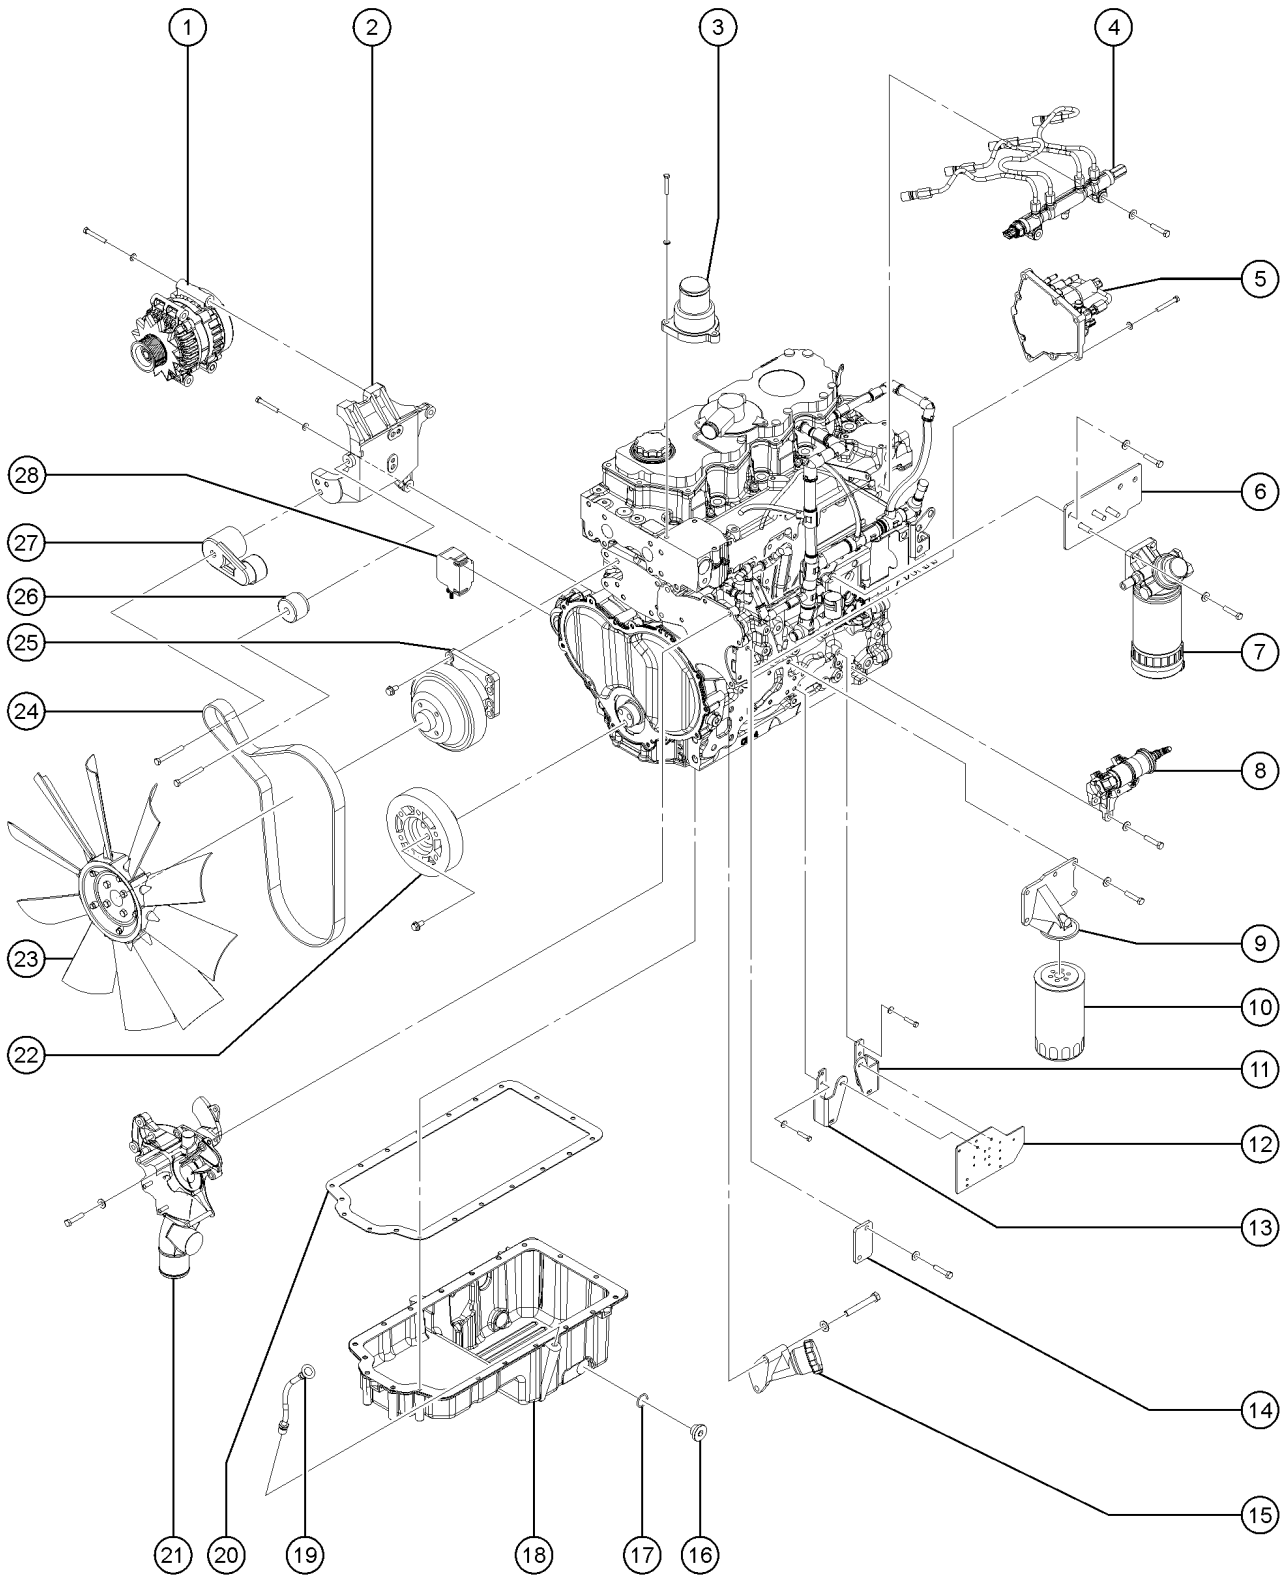

510.1 Perkins 1204E-E44TA Engine, View 4

510.1 Perkins 1204E-E44TA Engine, View 4

Item	Part No.	Description	Qty.
--		ECM,1204E-E44TA.....1 <i>(contact Genie Service Parts for assistance)</i>	1
--	220016GT	ENGINE HARNESS,1204E-E44TA.....1	1
1	219543GT	ALTERNATOR,1204E-E44TA.....1	1
2	219544GT	MOUNT,ALTERNATOR,1204E-E44TA.....1	1
3	219539GT	THERMOSTAT HSING,1204E-E44TA.....1	1
4	220018GT	FUEL RAIL,1204E-E44TA.....1	1
5	220017GT	FUEL INJ PUMP,1204E-E44TA.....1	1
6	220014GT	FUEL FILTER MTG,1204E-E44TA.....1	1
7	220019GT	FILTER,FUEL,PRI,1204E-E44TA.....1	1
--	1251454GT	FILTER ELEMENT,FUEL,PRI,1204E.....1	1
--	T114448GT	FUEL LINE,TRANS PUMP TO ECM <i>(fuel line from lift pump to ecm)</i>	
--	T114450GT	FUEL LINE,ECM TO FUEL FILTER	
--	T114451GT	FUEL LINE,FUEL FILTER-HP PUMP <i>(fuel line from fuel filter to injector pump)</i>	
8	220013GT	FUEL LIFT PUMP,1204E-E44TA.....1	1
9	219530GT	FILTER HEAD,OIL,1204E-E44TA.....1	1
10	219529GT	FILTER,OIL,1204E-E44TA.....1	1
11	220025GT	BRKT,ELEC,REAR,1204E-E44TA.....1	1
12	220026GT	BRKT,BREAKER,1204E-E44TA.....1	1
13	220024GT	BRKT,ELEC,FRNT,1204E-E44TA.....1	1
14	219550GT	PLATE,OIL FILL,1204E-E44TA.....1	1
15	220010GT	OIL FILLER,1204E-E44TA.....1 <i>(includes item # 14)</i>	1
16	219534GT	PLUG,OIL DRAIN,1204E-E44TA.....1	1
17	219535GT	SEAL,OIL DRAIN,1204E-E44TA.....1	1
18	219533GT	OIL PAN,1204E-E44TA.....1	1
19	219538GT	DIPSTICK,OIL,1204E-E44TA.....1	1
20	219536GT	GASKET,OIL PAN,1204E-E44TA.....1	1
21	219548GT	WATER PUMP,1204E-E44TA.....1	1
22	219546GT	PULLEY,CRANKSHAFT,1204E-E44TA.....1	1
23	217939GT	FAN, PERKINS 1104D,PUSHER.....1	1
24	219545GT	BELT,DRIVE,1204E-E44TA.....1	1
25	219547GT	PULLEY,ASSY,RAD,1204E-E44TA.....1	1
26	220057GT	PULLEY,IDLER,1204E-E44TA.....1	1
27	220056GT	BELT TENSIONER,1204E-E44TA.....1	1
28	219457GT	HARNESS, BACKUP ALARM.....1	1
--	6091GT	NUT, NYLOCK, 1/4-20	
--	6-6212-04GT	WASHER,FLAT,250, HARDENED	
--	6888GT	SCREW, HHC, 1/4-20 X 1