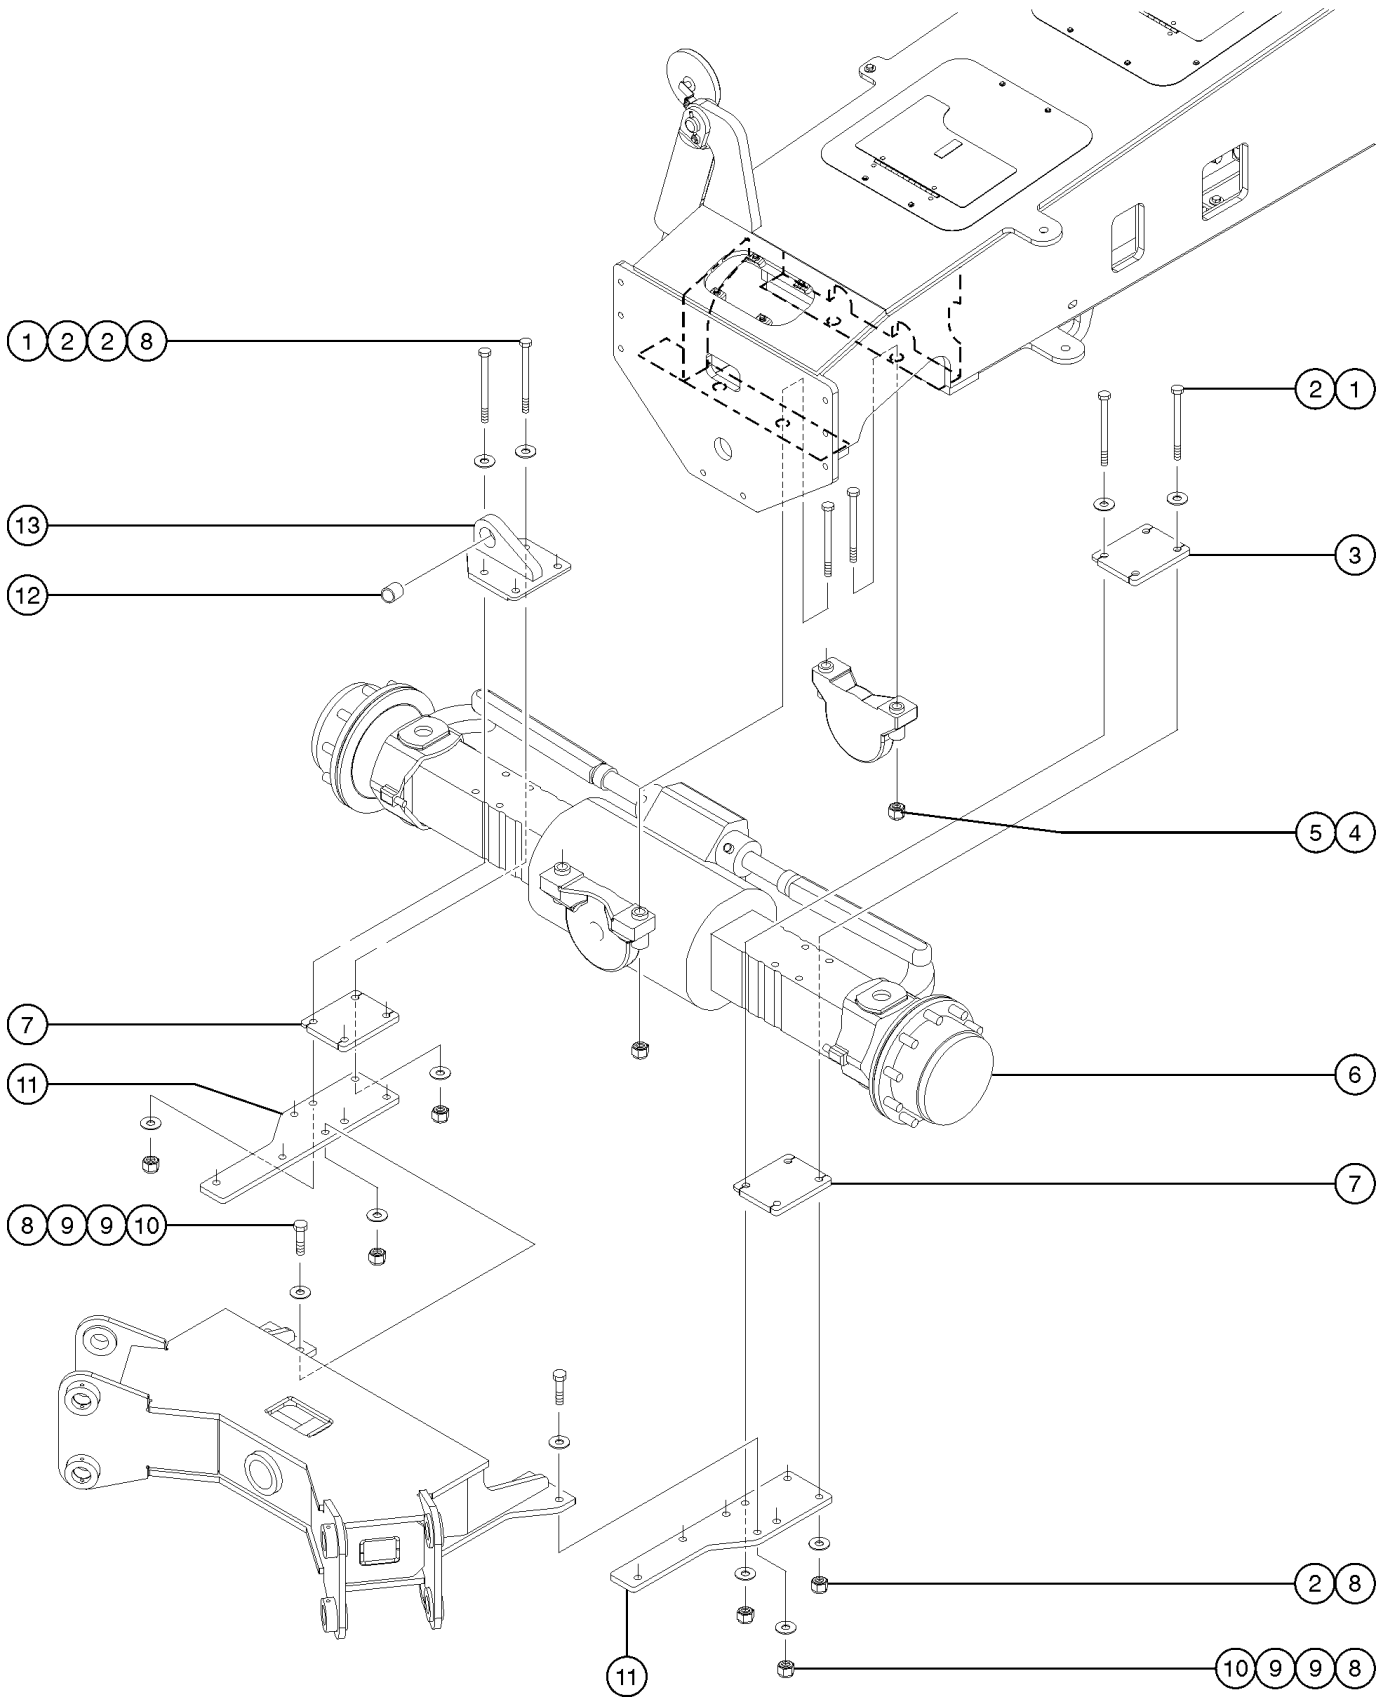

202.1 Front Axle View

202.1 Front Axle View

Item	Part No.	Description	Qty.
--	233804GT	10K SWAY HARDWARE KIT <i>(includes Items 1, 2, 8, 117639 shown in figure 209.1 and instructions)</i>	
--	235389GT	FENDER ASSY,SERVICE PART <i>for left or right side</i>	
1	117471GT	SCREW,HHC,3/4-10X12.00,GR8.....	8
2	74323GT	WASHER,FLAT,.812X2X.14 HARDEN	
3	117086GT	PLATE,STABILIZER SPACER.....	1
4	123189GT	NUT,NYLOCK,1-8,GR8.....	4
5	117316GT	SCREW,HHC,1-8X6.5,GR8.....	4
6	117505GT	AXLE,DANA 213 FRONT 2180 FTF..... <i>For use with machines equipped with Dana transmissions only. For ZF transmission equipped machines order part number 825931</i>	1
7	117635GT	PLATE,CYL MOUNT.....	2
8	77051GT	NUT,NYLOCK,3/4-10,GRD.8.....	16
9	33278GT	WASHER, FLAT, .75 HARDENED	
10	34348GT	SCREW,HHC,3/4-10 X 3 GRD.8.....	8
11	117069GT	PLATE,STAB/AXLE CONNECTOR.....	2
12	123188GT	BEARING,2.00IDX2.50ODX1.50L.....	1
13	117369GT	WELDMENT,LOWER CYL MOUNT.....	1