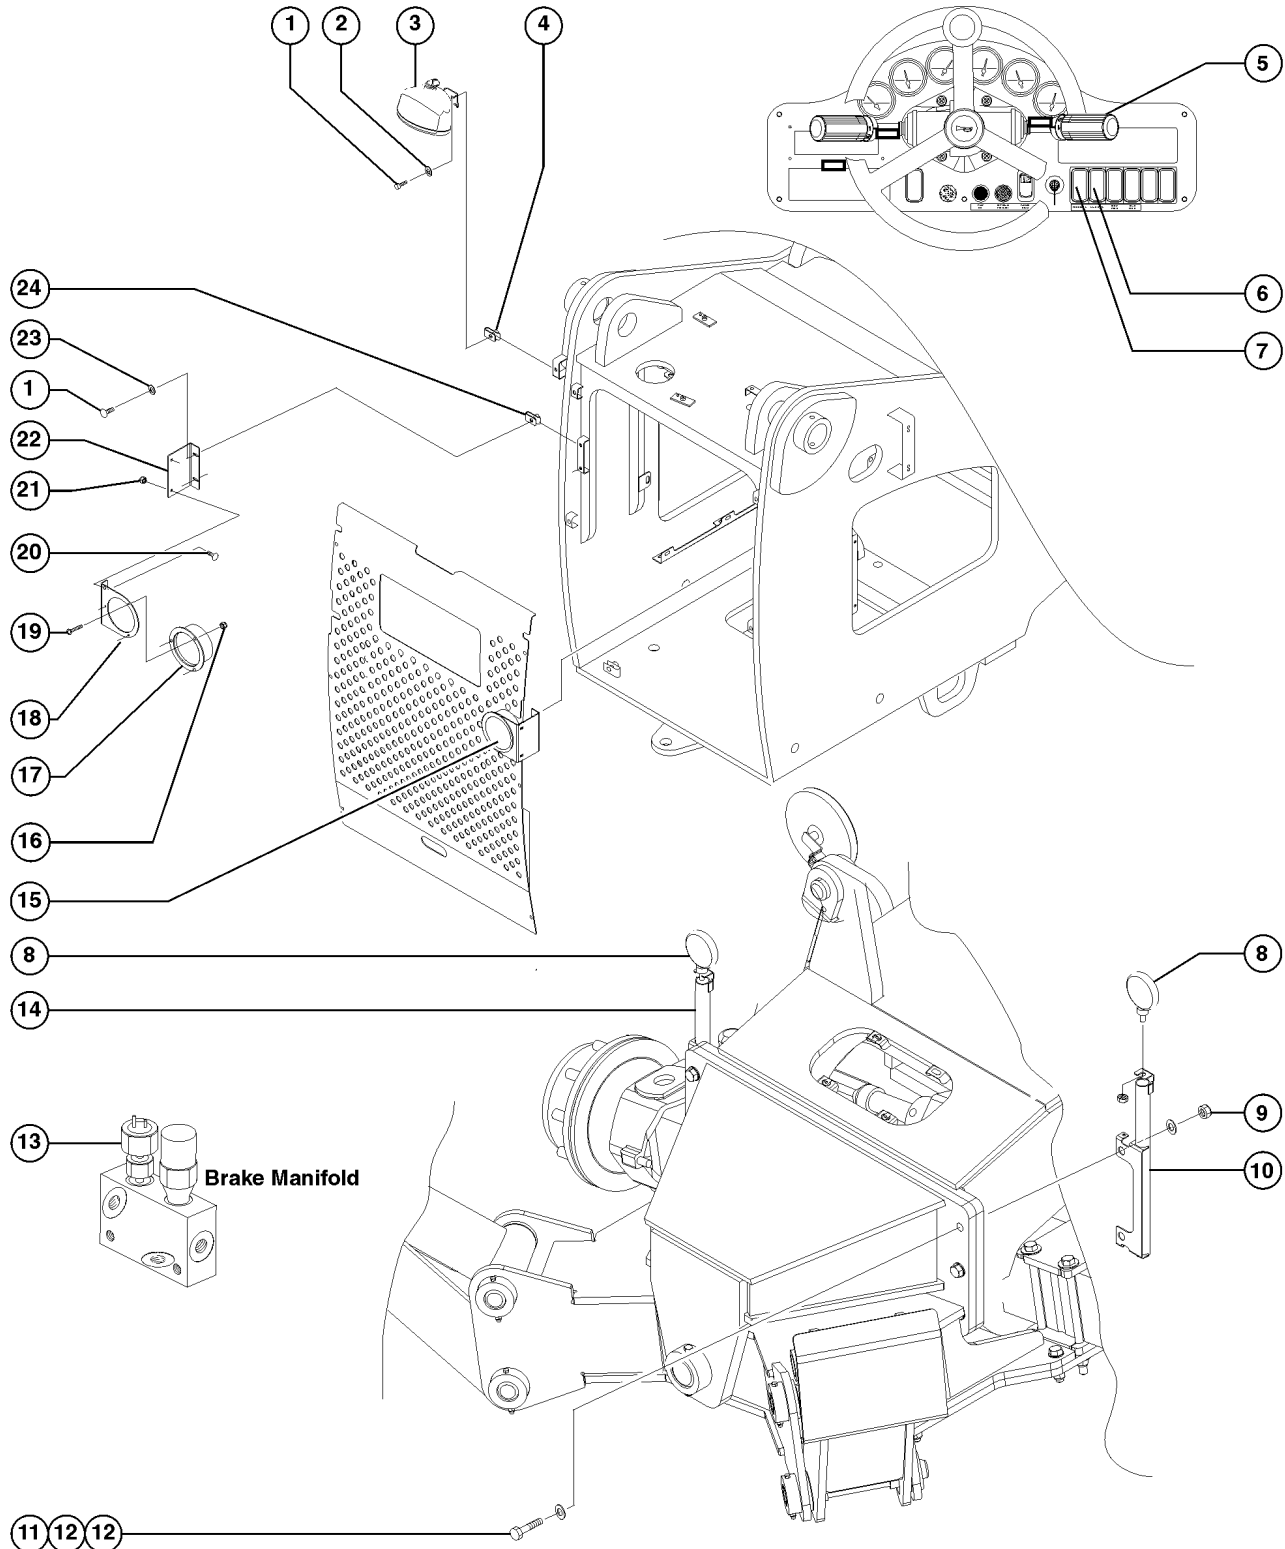

901.1 Road and Work Light Accessory (to serial number GTH1012-16291)

901.1 Road and Work Light Accessory (to serial number GTH1012-16291)

Item	Part No.	Description	Qty.	Item	Part No.	Description	Qty.
--	138065GT	SVC KIT,WORKLIGHTS,10XX REV.4		15D	230683GT	ROAD LIGHT,RED,LED.....1 <i>(from SN 11-15246)</i>	1
--	138066GT	SVC KIT,ROADLIGHTS,10XX REV.4		16	6-6286-04GT	NUT.....6	6
1	6090GT	SCREW, HHC, 1/4-20 X .75.....1	1	17A	123803GT	TAIL LIGHT.....1 <i>(to SN 11-15245)(light and harness)</i> <i>(models with work light option) (for harnesses, refer to 903.1)</i>	1
2	6097GT	WASHER, FLAT, USS, 3/8", Y.....1	1	--	7-289-04GT	LIGHT,BRAKE,TAIL,TURN.....1 <i>(red)</i>	1
3A	1256223GT	HARNESS, ROADLIGHT, STD.....1 <i>(to SN 11-15245)(models with road light option) (for harnesses, refer to 902.1)</i>	1	17B	230682GT	TAIL LIGHT,RED,LED.....1 <i>(from SN 11-15246)</i>	1
--	7-289-05GT	LIGHT,HEADLIGHT		17C	123804GT	BACK-UP LIGHT.....1 <i>(to SN 11-15245)</i>	1
3B	123925GT	HARNESS, ROAD LIGHT,LED.....1 <i>(from SN 11-15246)(models with road light option) (for harnesses, refer to 902.1)</i>	1	--	7-289-07GT	LIGHT,BACK-UP,CLEAR	
4	29868GT	SPRING CLIP,3/8-16,.05-.20X.73,ZAG....1	1	17D	230681GT	WORKLIGHT,REAR,WHITE,LED.....1	1
5	7-125-06GT	SWITCH, TURN SIGNAL.....1 <i>(models with road light option) (for harnesses, refer to 902.1)</i>	1	18	123711GT	FORMING,TAIL LIGHT, MOUNT.....2	2
6	7-164-02GT	SWITCH,LIGHTS.....1 <i>(models with road light option) (for harnesses, refer to 902.1)</i>	1	19	55906GT	SCREW, PHILLIPS, PHM, 8-32 X .5.....6	6
7	7-164-02GT	SWITCH,LIGHTS.....1 <i>(models with light options) (for harnesses, refer to 902.1 and 903.1)</i>	1	20	6878GT	BOLT,CARRIAGE,1/4-20 X .75,G2.....4	4
8	123929GT	ROAD LIGHT, BLINKER.....1 <i>(models with road light option) (for harnesses, refer to 902.1)</i>	1	21	6091GT	NUT, NYLOCK, 1/4-20.....4	4
--	7-289-03GT	LIGHT,PEDESTAL BLINKER AMBER....2 <i>(models with road light option) (for harnesses, refer to 902.1)</i>	2	22	123712GT	FORMING,TAIL LIGHT,ADAPTER.....2	2
9	77051GT	NUT,NYLOCK,3/4-10,GRD.8.....1	1	23	6638GT	WASHER, FLAT, USS, 1/4"Y.....4	4
10	123714GT	WELDMENT,LIGHT BAR,LT.....1	1	24	56912GT	SPRING CLIP,1/4-20,.025-.15X.5.....4	4
11	117470GT	SCREW,HHC,3/4-10X3.50,GR8.....1	1				
12	33278GT	WASHER, FLAT, .75 HARDENED					
13		Ref. SWITCH,PRESS,NO,50 PSI,04 OR.....1 <i>(refer to 813.1)</i>	1				
14	123715GT	WELDMENT,LIGHT BAR,RT.....1	1				
15A	123804GT	BACK-UP LIGHT <i>(to SN 11-15245)(clear) (light and harness)</i> <i>(models with work light option) (for harnesses, refer to 903.1)</i>					
--	7-289-07GT	LIGHT,BACK-UP,CLEAR.....1 <i>(models with work light option) (for harnesses, refer to 903.1)</i>	1				
15B	230681GT	WORKLIGHT,REAR,WHITE,LED.....1 <i>(from SN 11-15246)(models with work light option) (for harnesses, refer to 903.1)</i>	1				
15C	123928GT	ROAD LIGHT,TAIL LT.....1 <i>(to SN 11-15245)(light and harness)</i> <i>(models with road light option) (for harnesses, refer to 902.1)</i>	1				
--	7-289-04GT	LIGHT,BRAKE,TAIL,TURN <i>(red) (models with road light option) (for harnesses, refer to 902.1)</i>