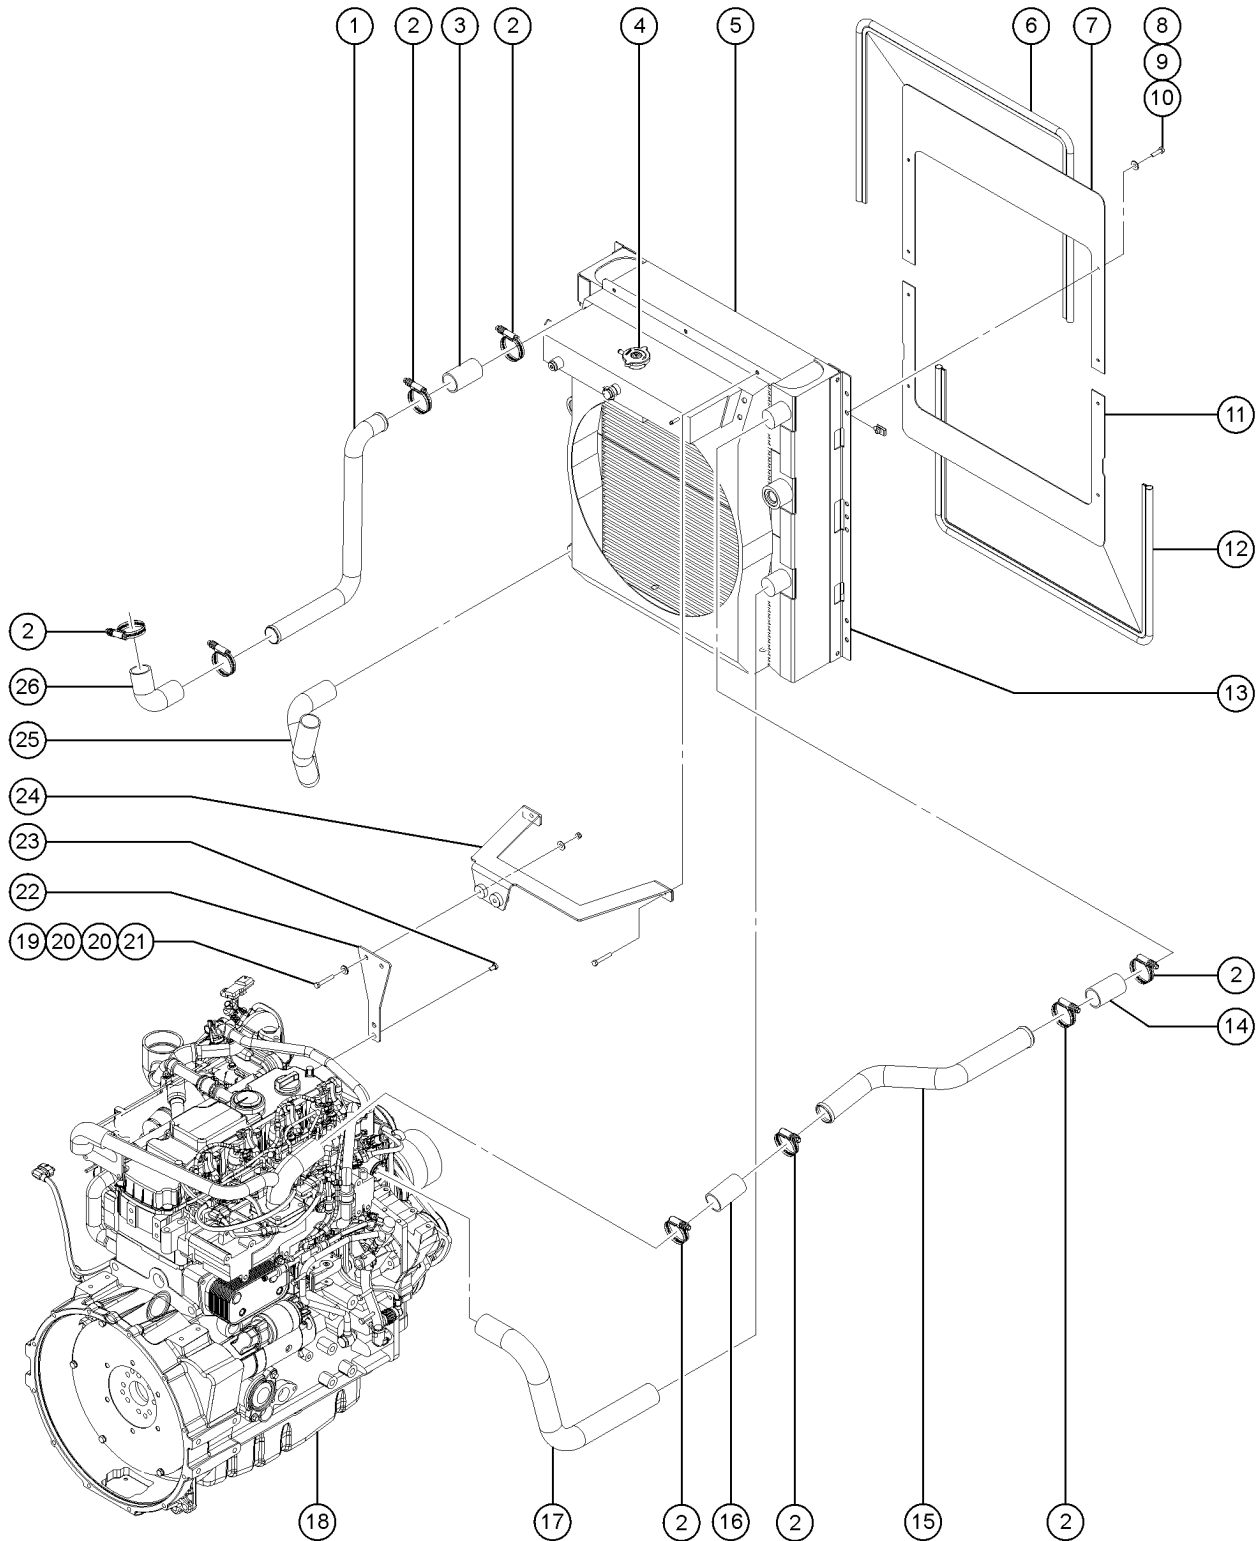

514.1 Deutz TCD 3.6 Tier IV Engine, View 1

514.1 Deutz TCD 3.6 Tier IV Engine, View 1

Item	Part No.	Description	Qty.
1	236273GT	PIPE,CAC INLET,DEUTZ TCD3.6.....1	1
2	215216GT	CLAMP,CAC SLEEVE,TCD3.6.....8	8
3	215217GT	SLEEVE,TUBE,CAC INLET,TCD3.6.....1	1
4	218714GT	RADIATOR CAP DEUTZ TCD3.6.....1	1
5	236242GT	RADIATOR/HOC/CAC,DEUTZ TCD3.6...1	1
--	1273074GT	SIGHT GLASS KIT.....1	1
--	218715GT	COOLANT LEVEL SNSR, DEUTZ TCD3.6	
6	119219-7250GT	TRIM, EDGE, 1/8X3/4 END BULB.....1	1
7	214699GT	PLATE,RAD.BAFFLE,TCD3.6.....1	1
8	6888GT	SCREW, HHC, 1/4-20 X 1	
9	6638GT	WASHER, FLAT, USS, 1/4"Y	
10	56912GT	SPRING CLIP,1/4-20,.025-.15X.5	
11	216179GT	PLATE,RAD. BAFFLE,TCD3.6.....1	1
12	119219-6650GT	TRIM, EDGE, 1/8X3/4 END BULB.....1	1
13	235478GT	FORMING,BAFFLE MOUNT,DEUTZ TCD.....2	2
14	215218GT	SLEEVE,TUBE,CAC OUTLET,TCD3.6...1	1
15	236274GT	PIPE,CAC OUTLET,DEUTZ TCD3.6.....1	1
16	215220GT	SLEEVE,TUBE,CAC INTAKE MAN.....1	1
17	236271GT	HOSE,RAD. INLET,DEUTZ TCD3.6.....1	1
18	236243GT	OIL PAN,DEUTZ TCD3.6.....1	1
19	50793GT	SCREW,HHC,5/16-18 X 2.....2	2
20	5397GT	WASHER,FLAT,USS,5/16",Y	
21	6782GT	NUT,NYLOCK,5/16-18	
22	236333GT	PLATE,UPPER RADIATOR SUPPORT...1	1
23	49378GT	SCREW,HHC,M8 X 16.....2	2
24	236332GT	FORMING,UPPER RADIATOR SUPPORT.....1	1
--	236334GT	ISOLATOR,UP RADIATOR SUPPORT	
25	236272GT	HOSE,RAD. OUTLET,DEUTZ TCD3.6....1	1
--	161373GT	BLOCK HEATER, DEUTZ TCD3.6.....1	1
26	215219GT	SLEEVE,TUBE,CAC TURBO,TCD3.6....1	1
--	825249GT	PIPE,DOC EXHAUST ELBOW.....1	1