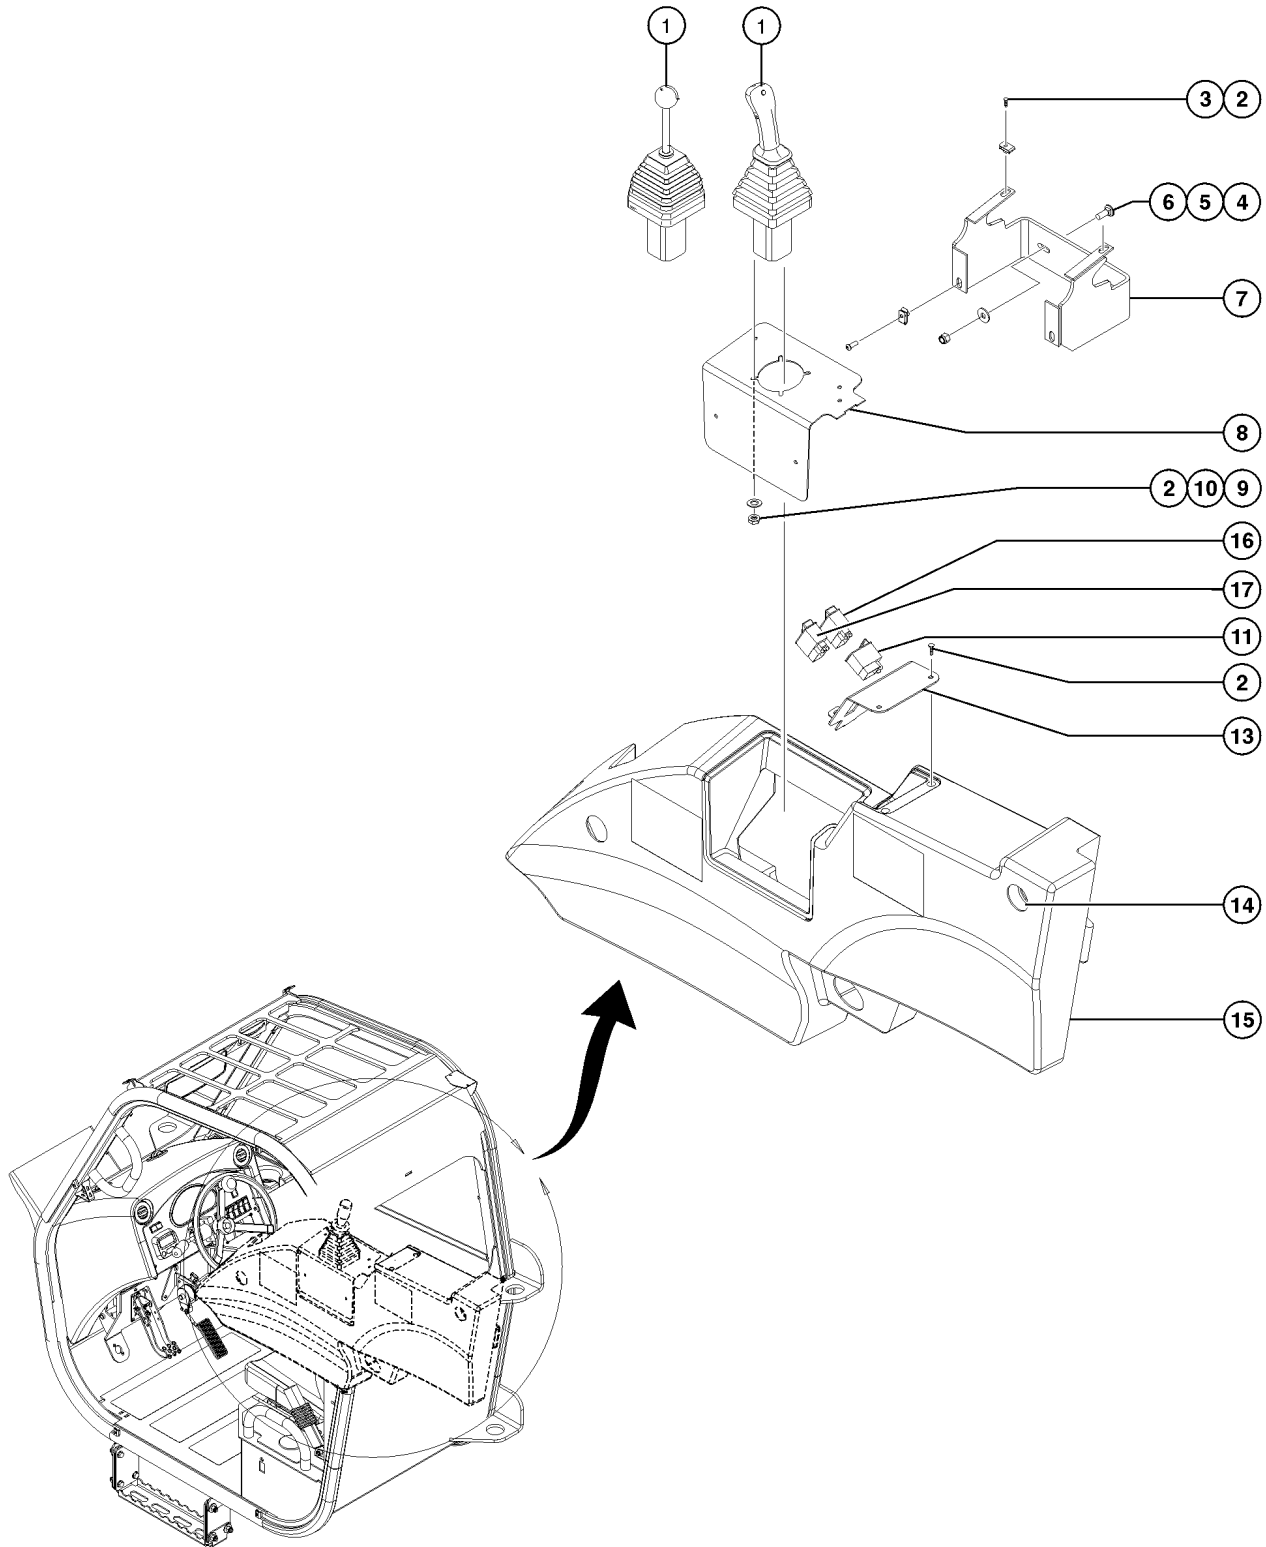

404.1 Standard Cab Components, View 4 (to SN GTH1012-16291)

404.1 Standard Cab Components, View 4 (to SN GTH1012-16291)

Item	Part No.	Description	Qty.
1		Ref. Joystick with Harness <i>(refer to 410.1 or 411.1)</i>	
1A		Ref. Joystick with Harness (Dual Option) <i>(refer to 410.1 or 411.1)</i>	
2	14297GT	SCREW,BHHS,1/4-20 X .75	
3	56912GT	SPRING CLIP,1/4-20,.025-.15X.5	
4	64154GT	BOLT,CARRIAGE,3/8-16 X1.00,G5	
5	6097GT	WASHER, FLAT, USS, 3/8", Y	
6	4828GT	NUT, NYLOCK, 3/8-16	
7	117417GT	FORMING,JOYSTICK MOUNT.....1	
8	117223GT	FORMING,JOYSTICK MOUNT, TOP.....1	
9	6091GT	NUT, NYLOCK, 1/4-20	
10	6638GT	WASHER, FLAT, USS, 1/4"Y	
11	123138GT	SWITCH, AUXILIARY.....2	
--	123567GT	PANEL PLUG.....1 <i>(optional)</i>	
13	117227GT	FORMING,STAB SWITCH MOUNT.....1	
14	81900GT	PLUG,NYLON 2.093 BLACK DOMED.....2 <i>see section 408.1 for replacement vent</i>	
15	117225GT	PLASTIC SIDE.....1	
16	236346GT	SWITCH,STABILIZER RIGHT.....1	
17	236345GT	SWITCH,STABILIZER LEFT.....1