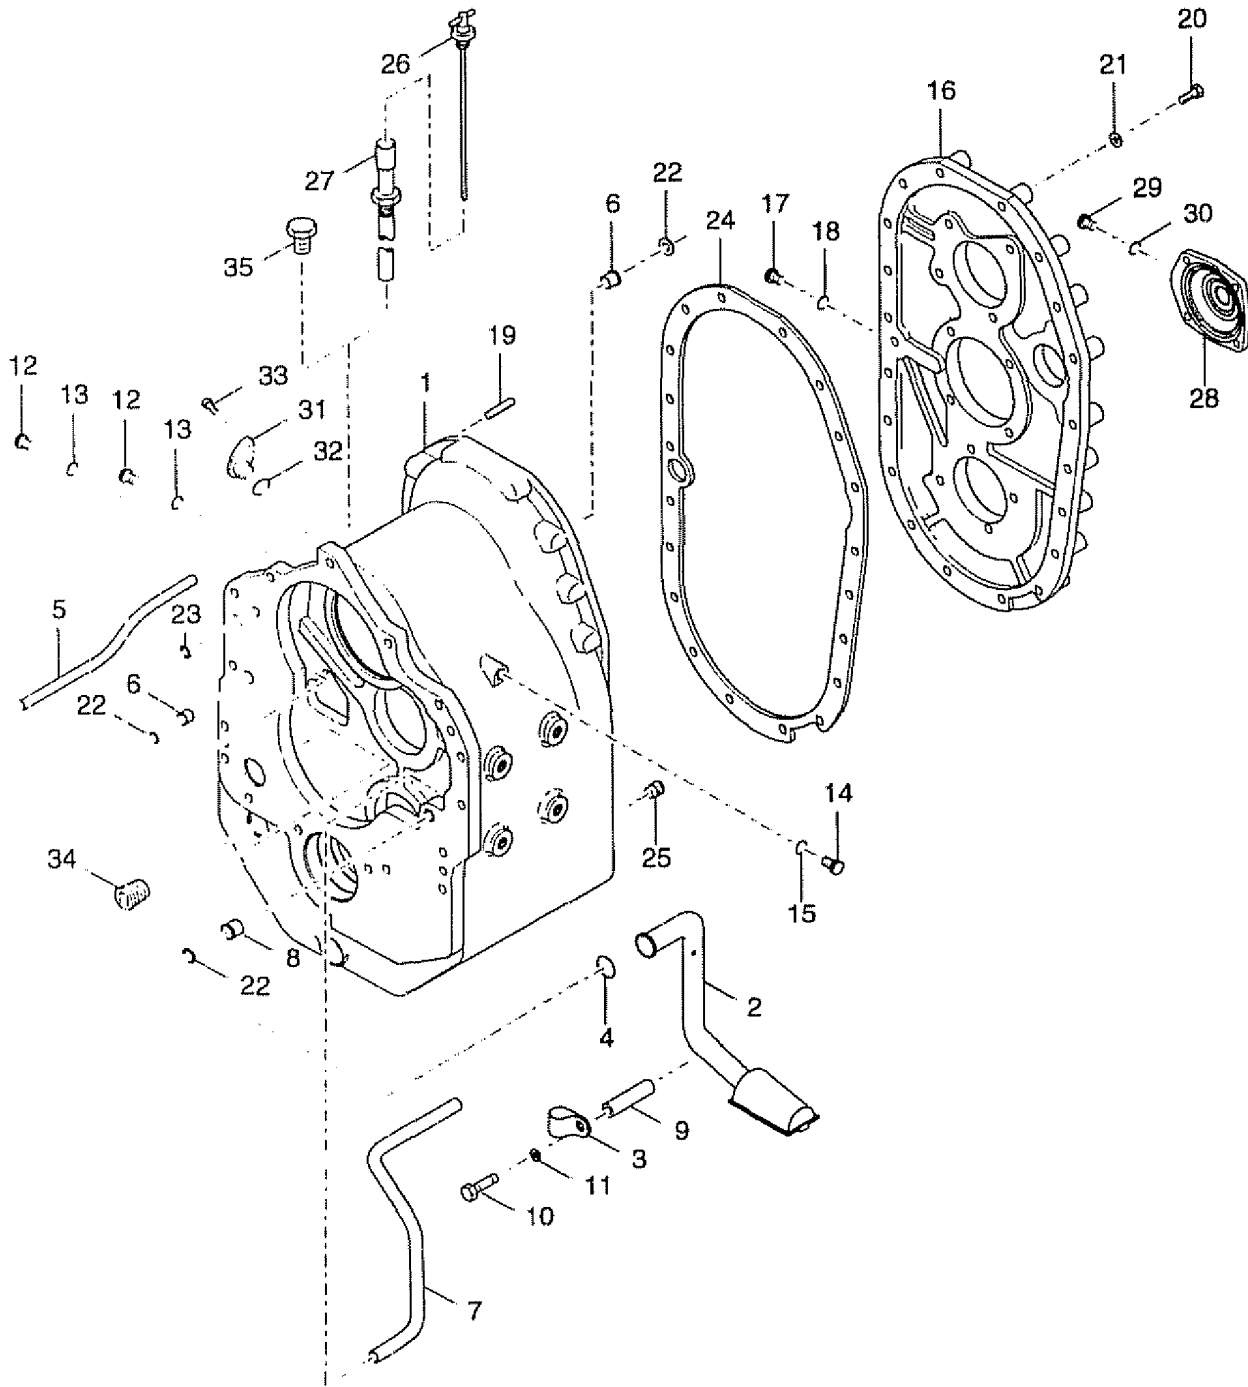

302.1 Transmission Case and Cover Assembly

302.1 Transmission Case and Cover Assembly

Item	Part No.	Description	Qty.
1	7-126-615GT	ASSY,TRANSMISSION CASE.....1 <i>(includes items 2-11)</i>	1
--	123515GT	SWITCH,PRESS,NC,150PSI,1/8NPT.....1 <i>(transmission pressure switch)</i>	1
--	123516GT	SWITCH,TEMP,NO,250F,1/2NPT.....1	1
--	141650GT	ADAPTER,04 FORB X02 MP	
--	226295GT	ASSY,TRANSMISSION CASE,REFURB.	
--	229989GT	SWITCH PRESSURE NC, 150PSI	
2	7-126-616GT	ASSY,SUCTION TUBE.....1 <i>(includes item 3)</i>	1
3	7-126-617GT	CLIP,CLOSED.....1	1
4	7-126-618GT	O-RING,SUCTION TUBE ASSEMBLY....1	1
5	7-126-23GT	TUBE.....1	1
6	7-126-21GT	SLEEVE,PRESSURE & LUBE TUBE....2	2
7	7-126-619GT	TUBE,LUBE.....1	1
8	7-126-41GT	TUBE SLEEVE.....1	1
9	7-126-620GT	SPACER,TUBE CLIP.....1	1
10	7-126-621GT	SCREW,TUBE CLIP.....1	1
11	7-126-10GT	LOCKWASHER,TUBE CLIP SCREW.....1	1
12	7-126-528GT	PLUG,LUBE PORT.....2	2
13	7-126-594GT	O-RING,PLUG.....2	2
14	7-126-593GT	PLUG,LUBE PORT.....1	1
15	7-126-594GT	O-RING,PLUG.....1	1
16	7-126-622GT	ASSY,REAR COVER & PLUG.....1 <i>(includes item 7)</i>	1
17	7-126-528GT	PLUG,LUBE PORT.....1	1
18	7-126-614GT	O-RING,PLUG.....1	1
19	7-126-612GT	PIN.....2	2
20	7-126-624GT	SCREW,REAR COVER TO CASE.....20	20
21	7-126-10GT	LOCKWASHER,TUBE CLIP SCREW....20	20
22	7-126-20GT	O-RING,TUBE.....3	3
23	7-126-22GT	O-RING.....2	2
24	7-126-625GT	GASKET.....1	1
25	7-126-33GT	PLUG,MAGNETIC DRAIN.....2	2
26	7-126-271GT	DIPSTICK.....1	1
27	7-126-270GT	ASSY,DIPSTICK.....1	1
28	7-126-626GT	ASSY,LOW SHAFT BRG.CAP.....1	1
29	7-126-528GT	PLUG,LUBE PORT.....1	1
30	7-126-614GT	O-RING,PLUG.....1	1
31	7-126-404GT	PLUG,SPEED SENSOR PORT.....1	1
32	7-126-356GT	O-RING,SPEED SENSOR.....1	1
33	7-126-405GT	SCREW,SPEED SENSOR.....1	1
34	7-126-627GT	PLUG.....1	1
35		<i>(not used on this model)</i>