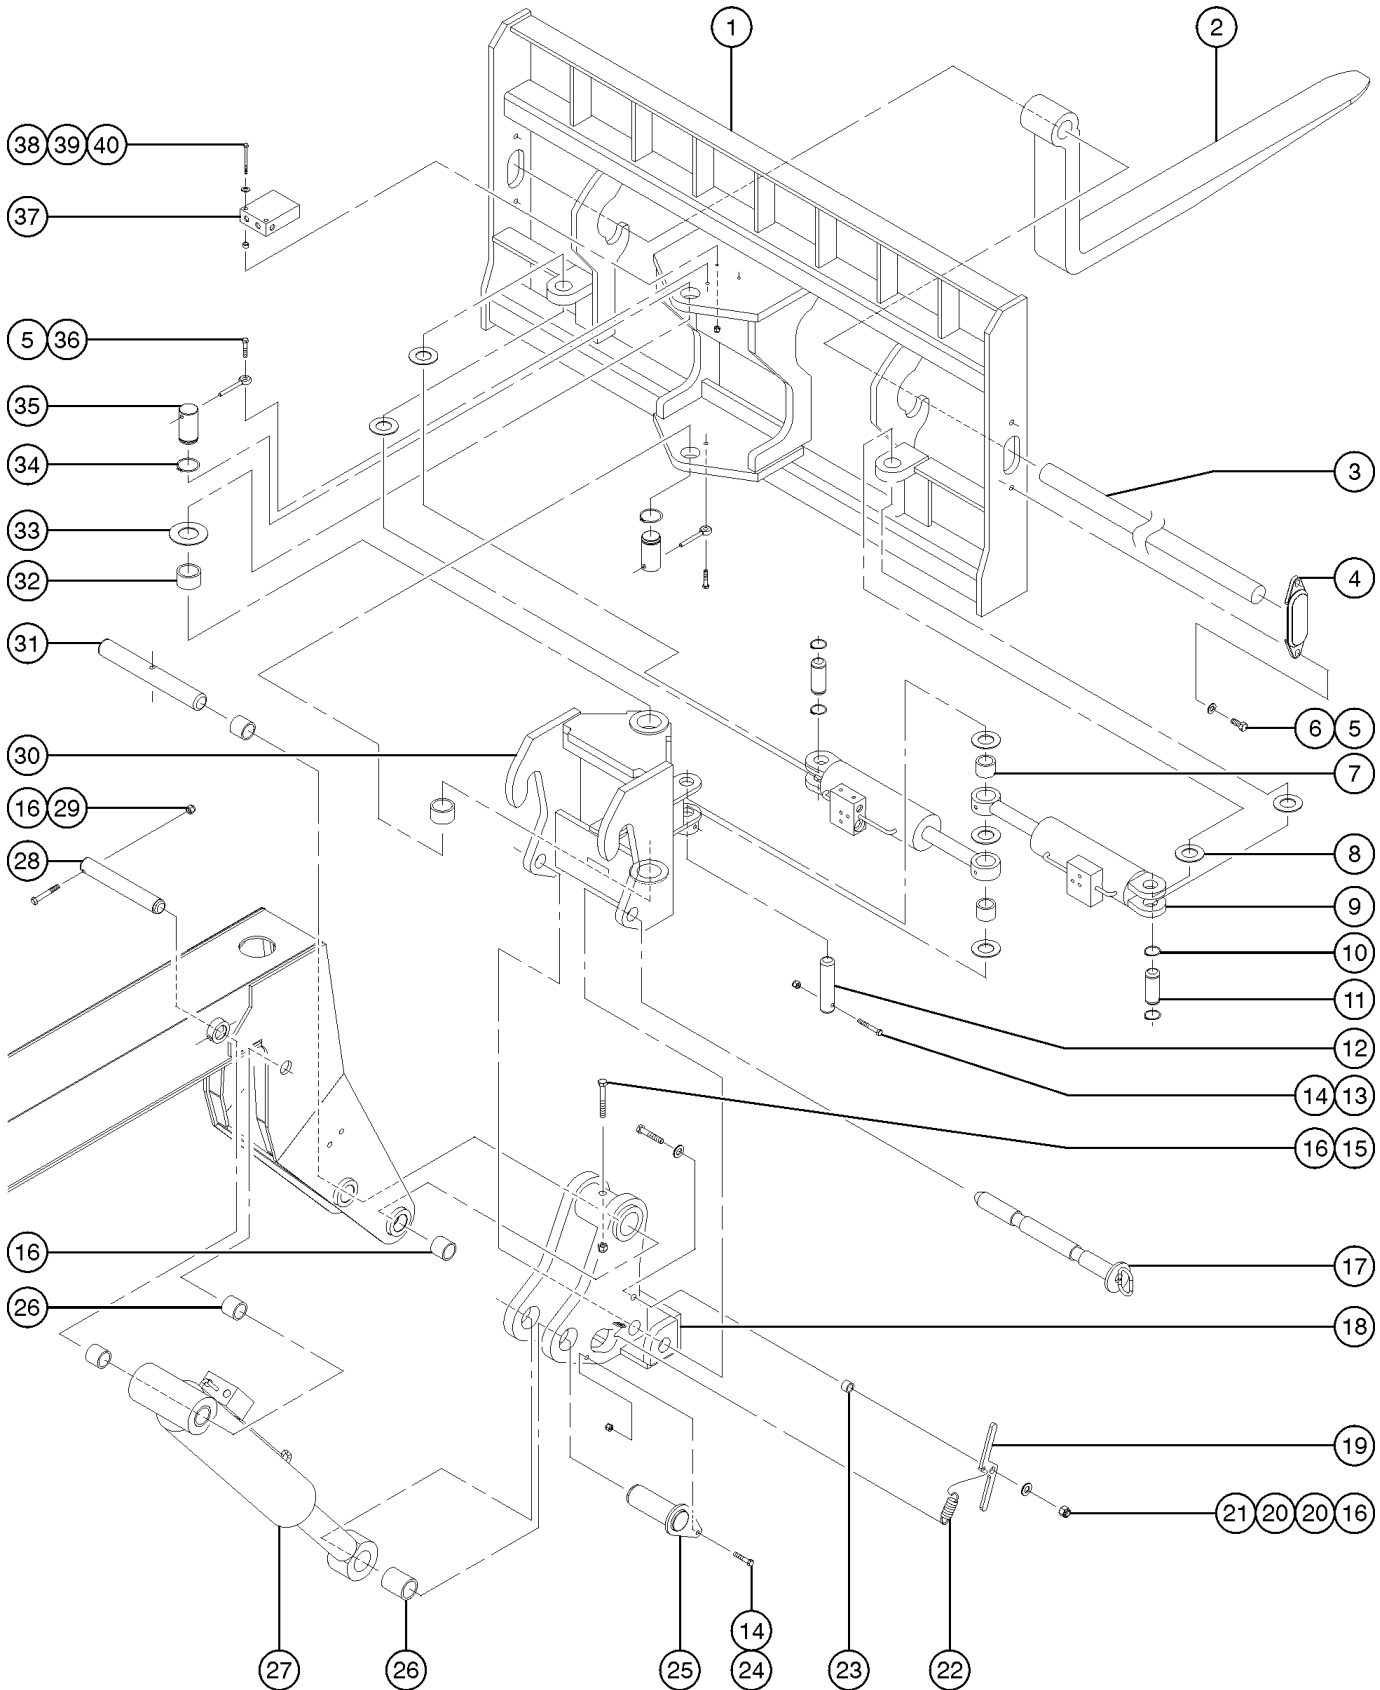

603.1 Fork Frame, Swing Carriage Attachment

603.1 Fork Frame, Swing Carriage Attachment

Item	Part No.	Description	Qty.	Item	Part No.	Description	Qty.
1	130989GT	WELDMENT,72" CARRIAGE, SWING.....1		35	141112GT	PIN,2.0DIA5.5LG,1 HOLE,1 RING.....2	
2	108242GT	OPTION,FORK TINES,72" PALLET.....2		36	6-5206-40GT	SCREW,HHC,3/8-16X5.00,GR8.....2	
3	141004GT	PIN,FORK,72" FORK FRAME.....1		37	7-234-04GT	VALVE,DUAL CHECK.....1	
4	13854GT	SCREW,HHC,1/2-13 X 4.5,GRD.8.....2		38	6-5205-05GT	SCREW,HHC,5/16-18X5/8,GR8.....2	
5	1-1113GT	COLLAR,FORK TINE PIN.....2		39	6886GT	WASHER,LOCK,.313.....4	
6	117493GT	NUT,NYLOCK,1/2-13,GR8.....5		40	6782GT	NUT,NYLOCK,5/16-18.....2	
7	66055GT	BEARING,1.50IDX1.77ODX1.25L.....2					
8	6-6215-24GT	WASHER,FLAT,1 1/2.....7					
9	162342GT	CYLINDER,SWING CARRIAGE.....2 <i>(replaced 123579)</i>					
--	138030GT	CARTRIDGE,CB,SW.CARRIAGE CYL.					
--	7-234-41GT	RELIEF VALVE					
10	18383GT	SNAP RING,EXTERNAL,1.5 DIA***.....4					
11	130353GT	PIN,1.50DIAx3.38LG,2RING.....2					
12	130107GT	PIN,1.50DIAx6.38LG,1HOLE.....1					
13	21604GT	SCREW,HHC,3/8-16 X 3.25.....1					
14	4828GT	NUT, NYLOCK, 3/8-16.....4					
15	96430GT	SCREW,HHC,1/2-13 X 5.....1					
16	108864GT	BEARING,2.50IDX3.00 ODX1.50LG.....4					
17	123499GT	LOCK PIN.....1					
18	130855GT	WELDMENT,QA MOUNT.....1					
19	123378GT	PLATE,QA LOCK SPRING LEVER.....1					
20	39479GT	SCREW,HHC,1/2-13 X 2.75.....1					
21	13066GT	WASHER,FLAT,5 HARDENED.....2					
22	123500GT	SPRING.....1					
23	123501GT	TUBE,QA LOCK LEVER SPACER.....1					
24	5224GT	SCREW,HHC,3/8-16 X 2.....1					
25	108910GT	WELDMENT,TILT PIN.....1					
26	123188GT	BEARING,2.00IDX2.50ODX1.50L.....4					
27	1253245GT	CYLINDER,TILT,1056/844.....1 <i>(Replaces cylinder 108811 at SN GTH1015E-10978)</i>					
--	1258122GT	SEAL KIT,TILT CYLINDER 1253245 <i>(Seal kit for cylinder 1253245)</i>					
--	130416GT	SEAL KIT, CYLINDER T109799 <i>(Seal kit for cylinder 108811- used in machines before SN GTH1015E-10978)</i>					
28	117626GT	PIN,2.00DIAx16.00LG,1HOLE.....1 <i>(GTH-1048)</i>					
29	6732GT	SCREW,HHC,1/2-13 X 3.25.....1					
30	141074GT	WELDMENT,QA SWING COUPLER.....1					
31	130944GT	PIN,2.50DIAx15.38LG,1HOLE.....1					
32	123188GT	BEARING,2.00IDX2.50ODX1.50L.....2					
33	130319GT	WASHER,THRUST.....1					
34	18716GT	SNAP RING,EXTERNAL,2.00 DIA.....1