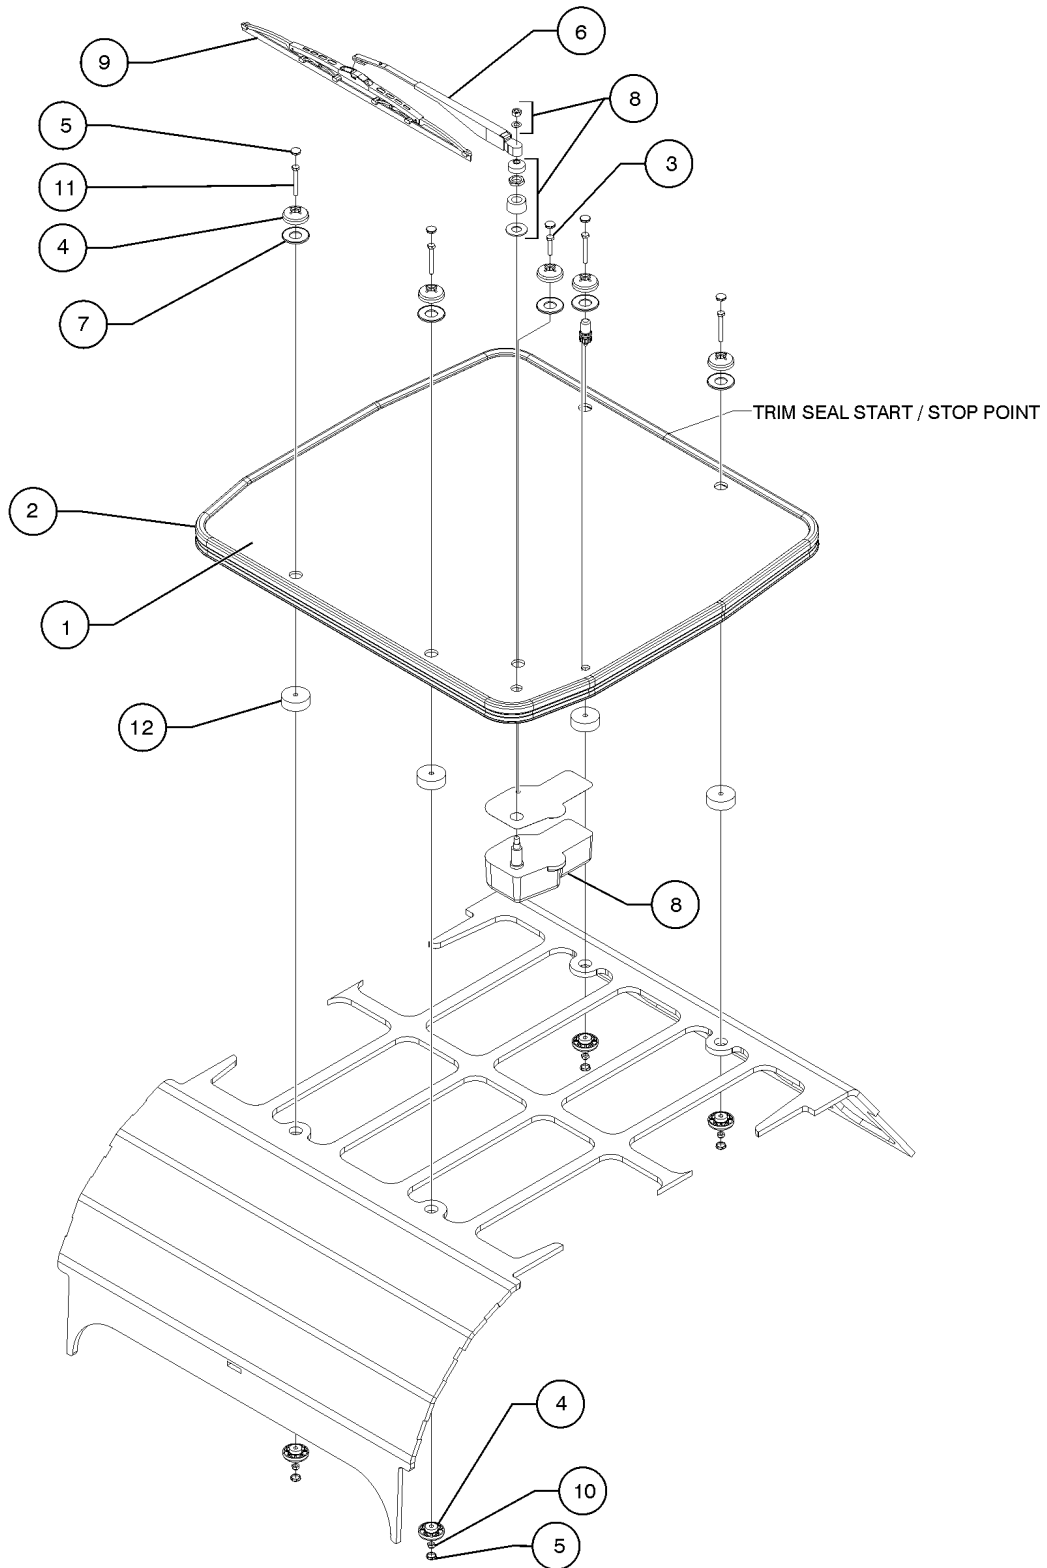

418.1 Enclosed Cab Assembly Option, View 3 (from serial number GTH1012-16292)

418.1 Enclosed Cab Assembly Option, View 3 (from serial number GTH1012-16292)

Item	Part No.	Description	Qty.
--	236351GT	SWITCH, SKYLIGHT WIPER/WASHER	
1	230007GT	GLASS,SKYLIGHT,GTH.....	1
2	130163GT	WEATHERSTRIP,DOUBLE BULB.....	108.44
3	25956GT	SCREW,HHC,M6 X 30MM,GRD 8.8.....	1
4	130123GT	BUSHING,WINDOW FASTENER.....	9
5	130124GT	CAP,WINDOW BUSHING.....	9
6	130160GT	WIPER ARM,14".....	1
7	130189GT	SPACER,GLASS BUSHING.....	5
8	130198GT	WIPER MOTOR.....	1
9	130208GT	WIPER BLADE,20".....	1
10	49364GT	NUT,NYLOCK,M6X1.00.....	4
11	49403GT	SCREW,HHC,M6 X 50.....	4
12	230009GT	SPACER, WINDOW.....	4