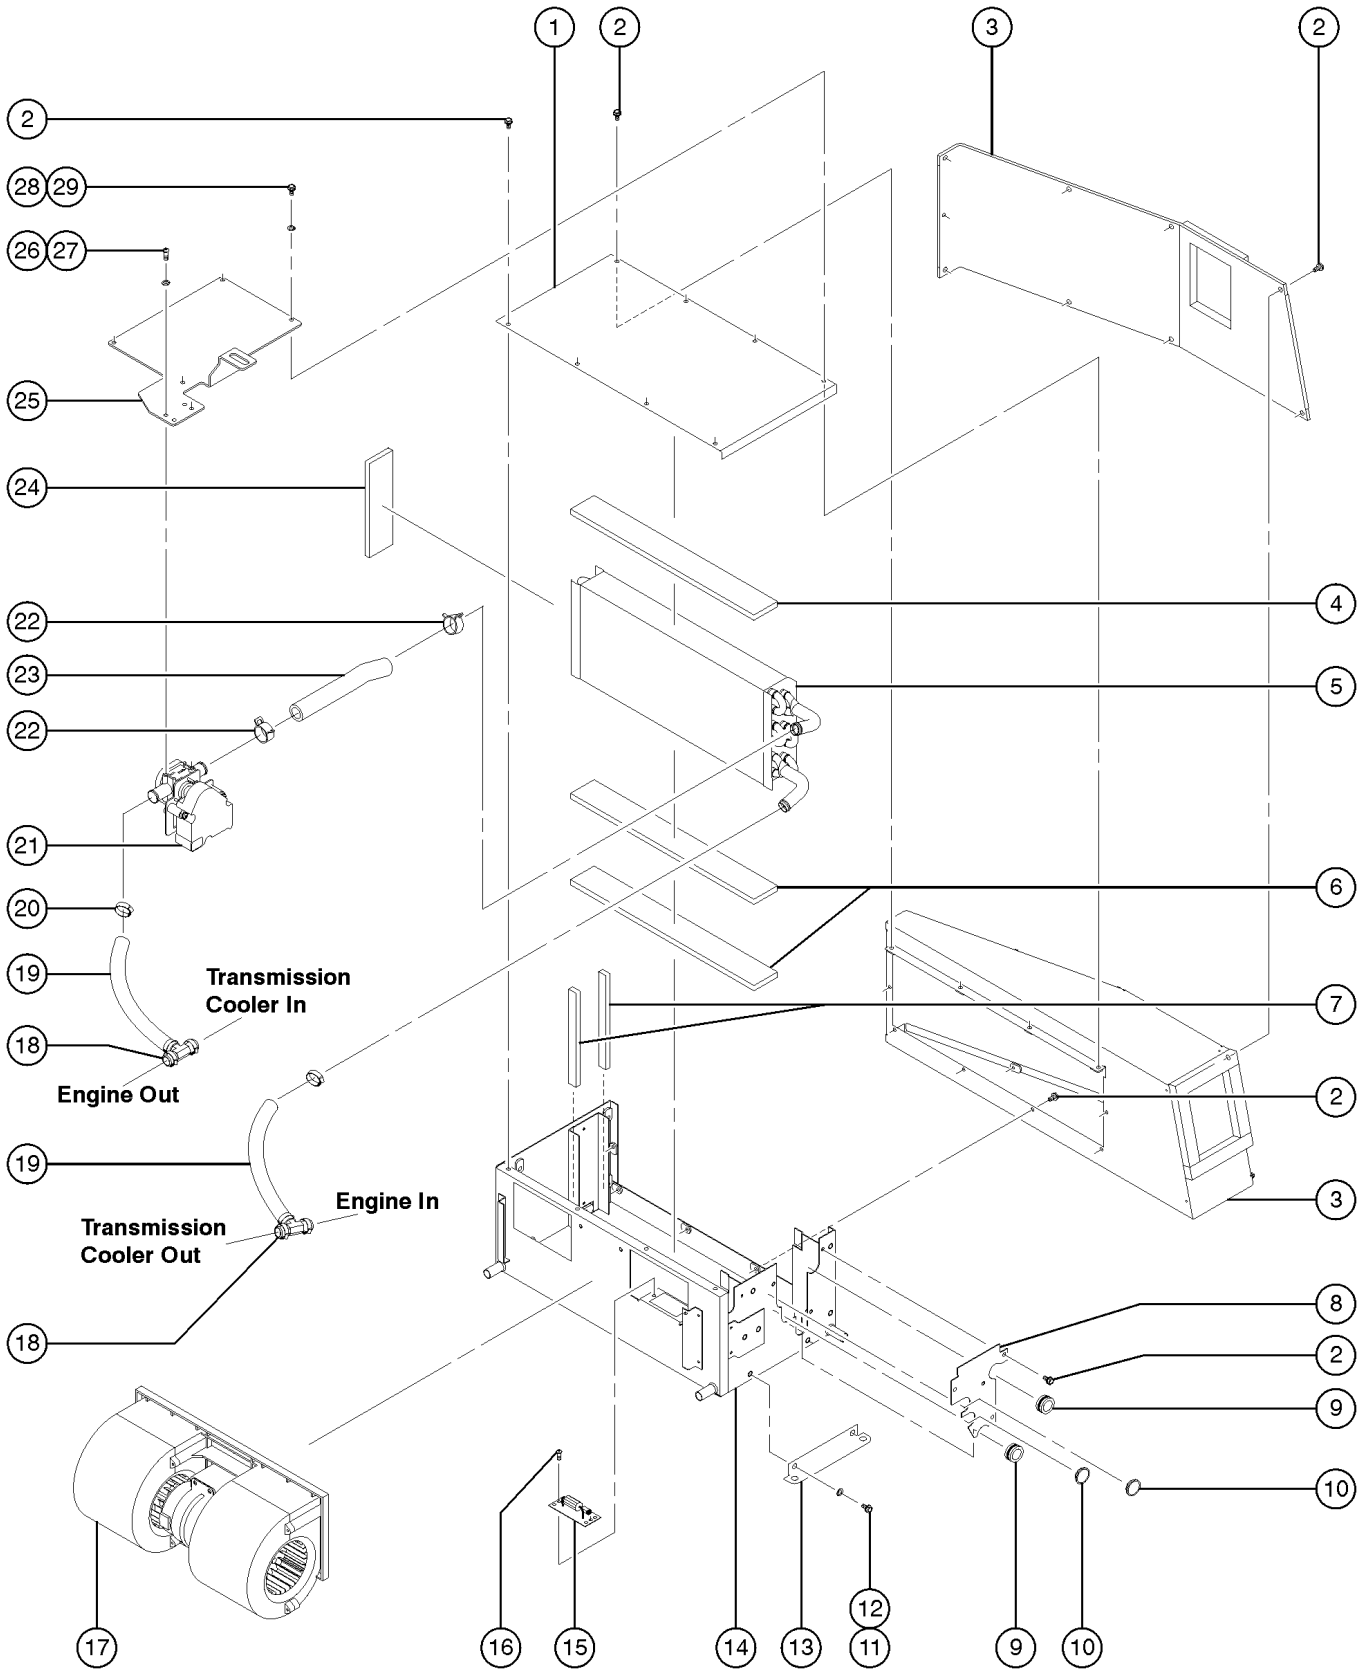

409.1 Enclosed Cab Assembly Option, Heater Assembly (to SN GTH1012-16291)

409.1 Enclosed Cab Assembly Option, Heater Assembly (to SN GTH1012-16291)

Item	Part No.	Description	Qty.
--	130207GT	FILTER,CAB AIR INTAKE	
--	117649GT	HEATER	
1	115272GT	COIL COVER, TOP (117649).....	1
2	115284GT	TAPPING SCREW M4 X 8 (117649)	
3	115274GT	DUCT ASSEMBLY (117649).....	1
4	115290GT	FOAM, 6.35 X 47.6MM (117649).....	1
5	115269GT	HEATER COIL (117649).....	1
6	115288GT	FOAM, 1/2 X 343MM (117649).....	2
7	115287GT	FOAM, 5/8 X 150MM (117649).....	2
8	115270GT	COIL COVER (117649).....	1
9	115280GT	GROMMET (117649).....	2
10	115281GT	HOLE PLUG (117649).....	2
11	115285GT	TAPPING SCREW M6 X 10 (117649)	
12	6356GT	WASHER, LOCK, .25	
13	123531GT	FORMING, HEATER MOUNT.....	1
14	115271GT	COIL CASING (117649).....	1
15	115276GT	RESISTOR (117649).....	1
16	115282GT	SCREW,#8 X 3/8 (117649)	
17	115268GT	BLOWER (117649) WITH MOTOR.....	1
--	138013GT	SVC ACC., CAB HEATER, GTH-10XX	
18	7-297-02GT	CONNECTOR, HOSE, Y.....	2
19	1702GT	HOSE-HEATER, 5/8 ID-BLACK.....	128-inches
20	6-6252-04GT	CLAMP, HOSE.....	2
21	115277GT	MOTORIZED VALVE ASSY (117649).....	1
22	115279GT	HOSE CLAMP (117649).....	2
23	115278GT	HEATER HOSE (117649).....	1
24	115289GT	FOAM, 1/2 X 140MM (117649).....	1
25	115275GT	MOUNTING PLATE (117649).....	1
26	115286GT	PLASTITE SCREW 4 X 6	
27	49412GT	WASHER, FLAT, M4	
28	22599GT	SCREW, PHM, M4 X 12MM, TAPP.SLOT	
29	49406GT	WASHER, LOCK, M4***