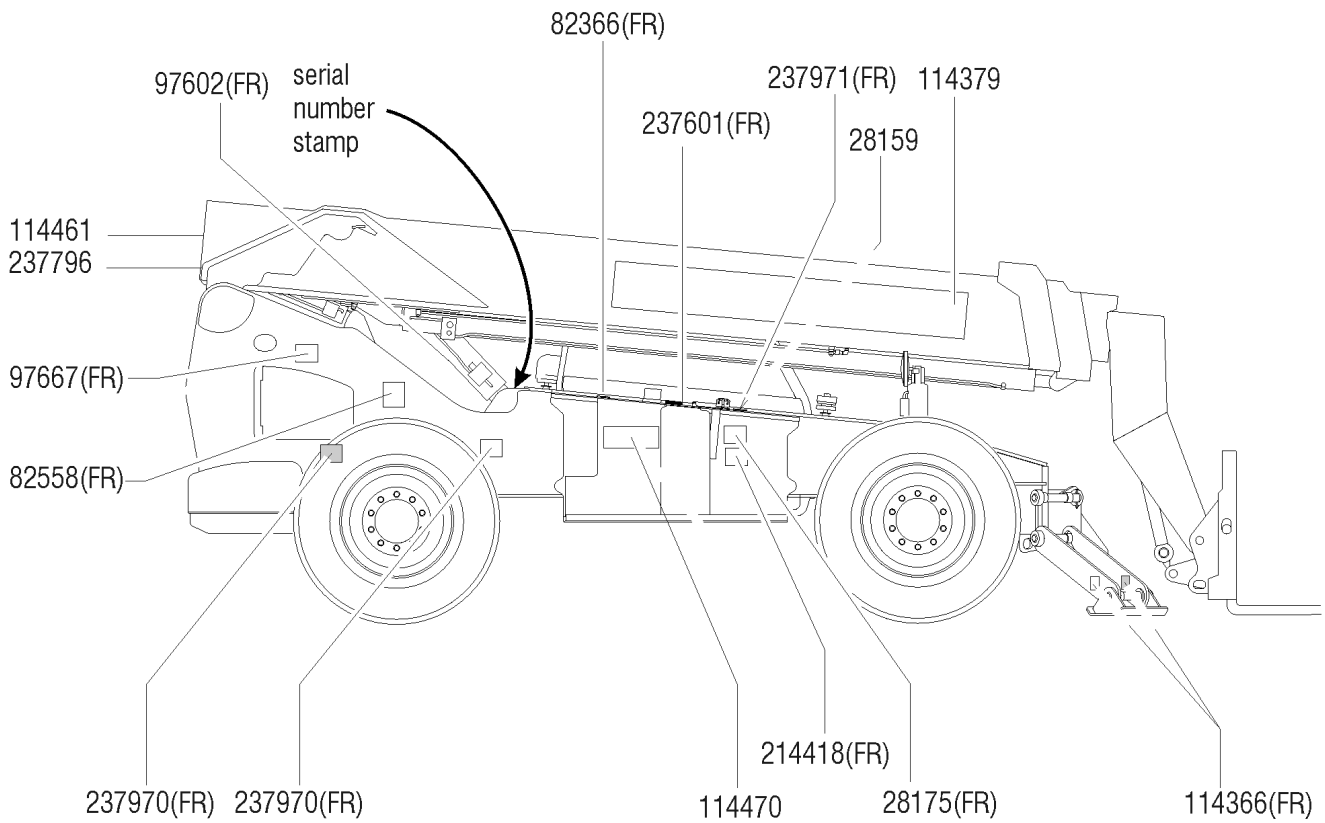

102.1 Decals with Words, Hydraulic Tank Side (to SN GTH1012-16291)

Item	Part No.	Description	Qty.
--		Ref. DECAL KIT,WORD,1056,COMPLETE (refer to 101.1)	
1	28159GT	DECAL,LABEL,DIESEL FUEL.....1	1
2	28175GT	DECAL,WARNING-COMPART ACCESS.....1	1
3	31788GT	DECAL,DANGER,BATTERY SAFETY***.....1	1
4	82366GT	DECAL, LABEL - CHEVRON RANDO.....1	1
5	82558GT	DECAL,WARN,SKIN INJECTION HAZ*.....2	2
6	97667GT	DECAL,WARN,BURN HAZARD.....3	3
7	97675GT	DECAL,WARN,EXPLSION/BURN HAZ...1	1
8	114365GT	DECAL,BODYCRUSH,ROLLING MACHIN.....2	2
9	114366GT	DECAL,FOOT CRUSH,OUTRIGGERS...4	4
10	114367GT	DECAL,FALLING OBJECT HAZARD....2	2
11	114374GT	DECAL,TIRE ROTATE,CRUSH.....6	6
12	114379GT	DECAL,COSMETIC,GENIE GTH-1056...2	2
13	114461GT	DECAL,GTH 1056 STACKED,WHITE....1	1
14	114470GT	Cosmetic - Genie Logo.....1	1
15	123708GT	DECAL,GRAY VINYL, SHAPED.....1	1
16	133059GT	DECAL,WARNING-EXPLOSION/ENGINE.1	1
17	114707GT	DECAL,GRAY VINYL,RECT SHAPE.....1	1

102.2 Decals with Word, Hydraulic Tank Side (from GTH1012-16292)