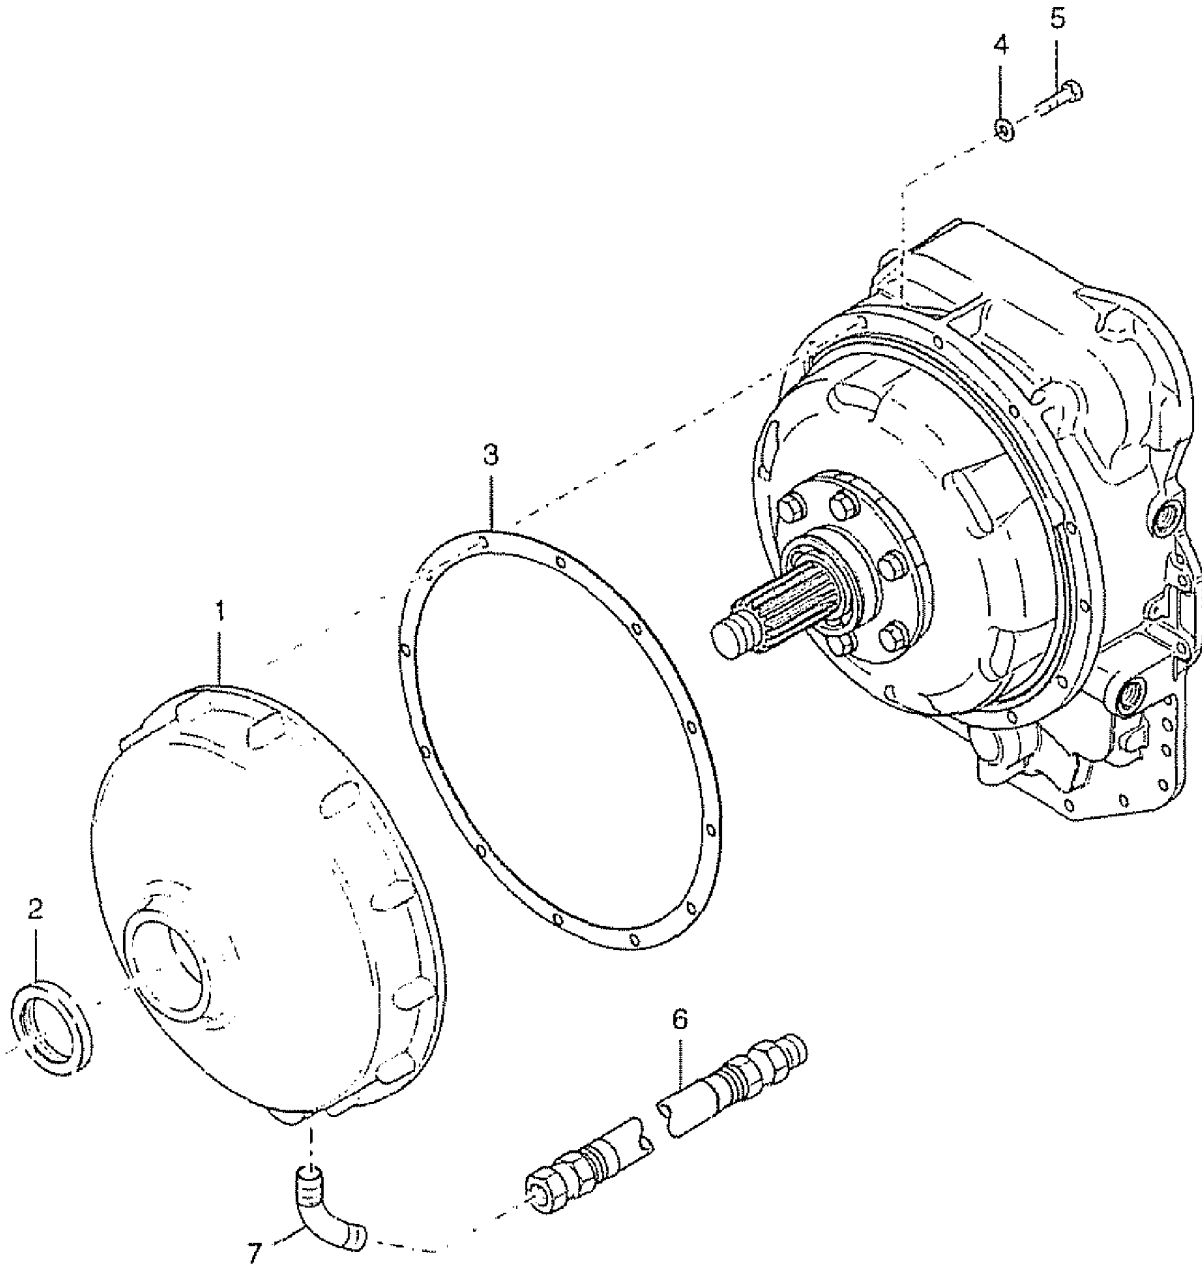

304.1 Front Cover

Item	Part No.	Description	Qty.
--	130460GT	RING.....1 <i>(not shown)</i>	1
--	130461GT	STUD.....6 <i>(not shown)</i>	6
--	7-126-294GT	NUT,REAR BEARING CAP STUD.....6 <i>(not shown)</i>	6
1	130421GT	COVER,CONVERTER.....1	1
2	7-126-122GT	SEAL,OIL,INPUT FLANGE.....1	1
3	130422GT	GASKET.....1	1
4	7-126-54GT	LOCKWASHER.....12	12
5	130459GT	SCREW,FRONT COVER TO CONVERTER.....6	6
6	130423GT	ASSY,DRAIN HOSE.....1	1
7	130424GT	FITTING,45 DEGREE,HOSE.....1	1