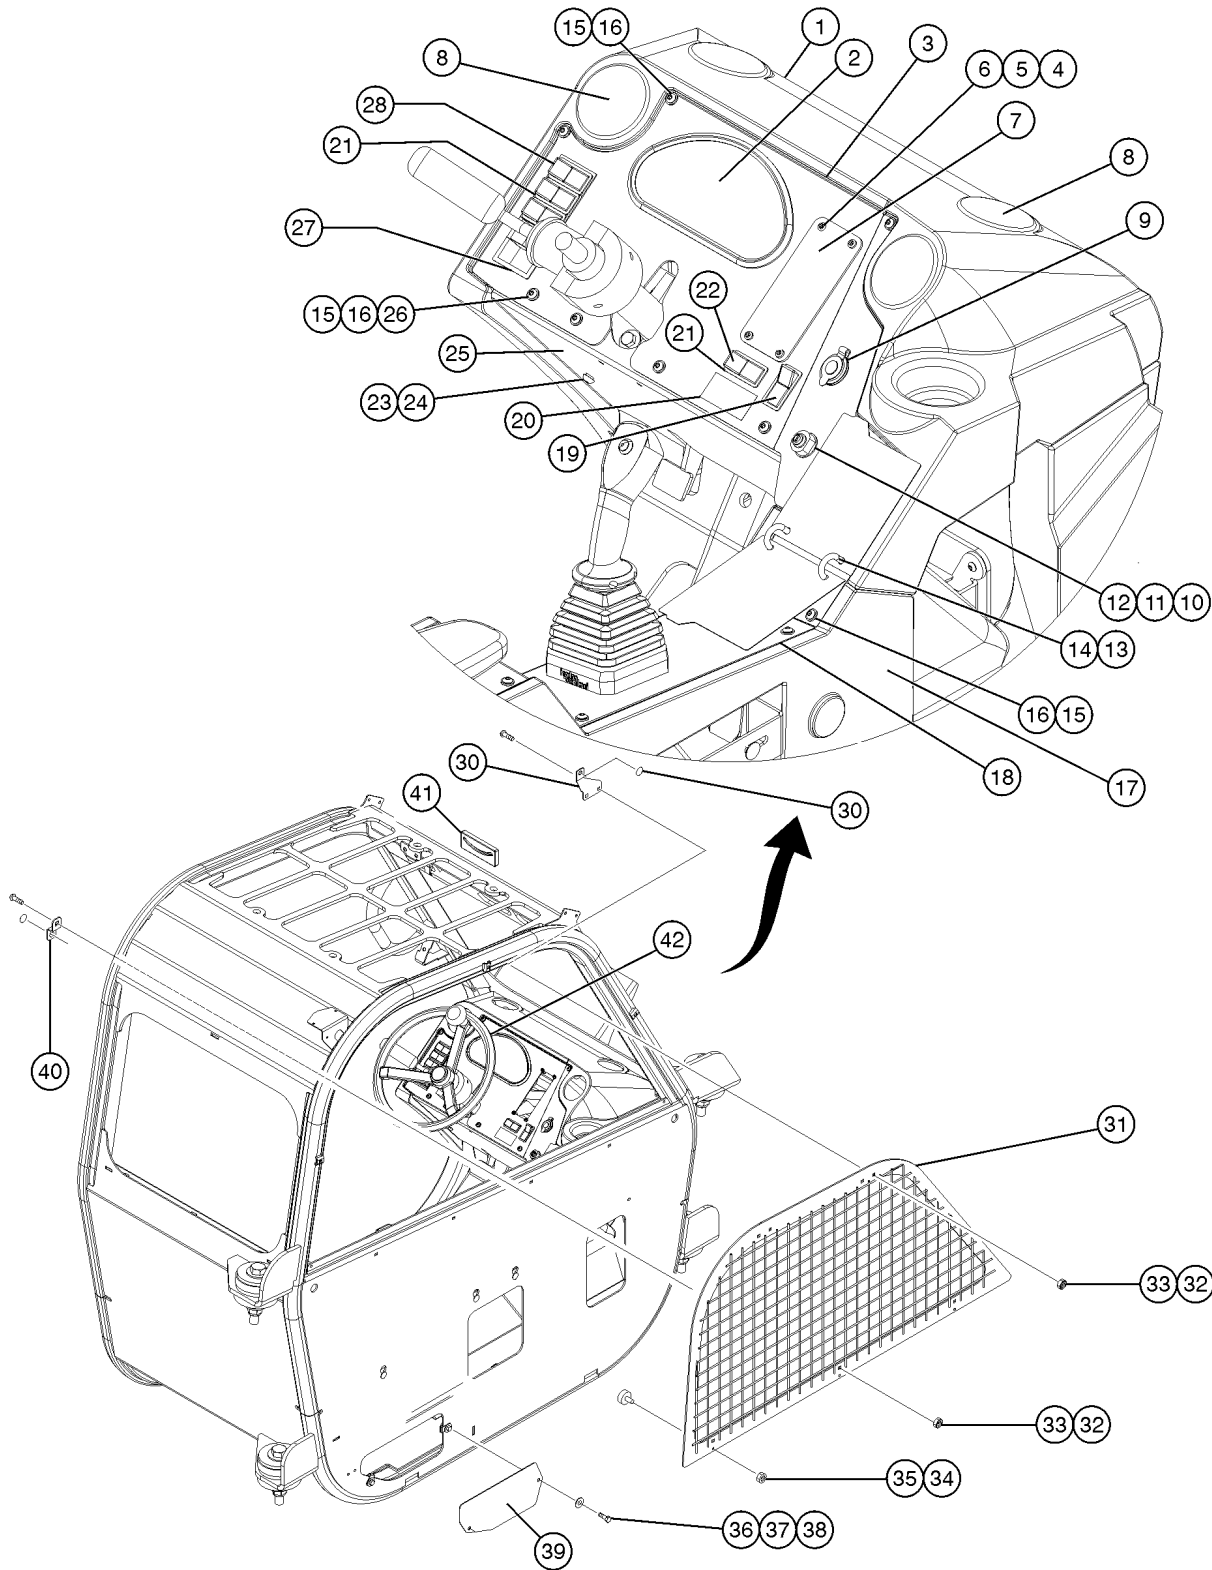

413.1 Standard Cab Components, View 2 (from serial number GTH1012-16292)

413.1 Standard Cab Components, View 2 (from serial number GTH1012-16292)

Item	Part No.	Description	Qty.	Item	Part No.	Description	Qty.
--	215625GT	LOAD CHART, GTH-1056, 1-2		35	6782GT	NUT,NYLOCK,5/16-18	
--	215626GT	LOAD CHART, GTH-1056, 2-3		36	56912GT	SPRING CLIP,1/4-20,.025-.15X.5	
--	215627GT	LOAD CHART, GTH-1056, 3-4		37	6638GT	WASHER, FLAT, USS, 1/4"Y	
--	215628GT	LOAD CHART, GTH-1056, 4-5		38	6888GT	SCREW, HHC, 1/4-20 X 1	
--	215629GT	LOAD CHART, GTH-1056, 5-6		39	230033GT	COVER,PANEL, CAB AC	
--	215630GT	LOAD CHART, GTH-1056, 6-7		40	123705GT	FORMING,SCREEN MOUNT,BOTTOM	
--	215631GT	LOAD CHART, GTH-1056, 7-8		41	123561GT	LEV-O-GAGE INDICATOR	
1	229971GT	DASH COVER		42	123136GT	STEERING WHEEL, 362MM	
2	1271459GT	GAUGE CLUSTER,CAN ENABLED,CAB					
--	227495GT	HARNES, DASHBOARD					
3	230015GT	FORMING, DASH PANEL					
4	110359GT	SCREW,PHM, 10-24 X .50					
5	6146GT	WASHER,FLAT,MS,#10,Y					
6	5365GT	NUT,NYLOCK,10-24					
7	215468GT	COVER,CONTROL PANEL					
8	123572GT	HOLE PLUG, 3 IN					
9	229978GT	PORT POWER 12V, 10A					
10	123196GT	SWITCH, IGNITION W/KEYS					
--	58322GT	KEY,SET 2 KEYS					
11	6607GT	WASHER,LOCK,#10 PLTD					
12	104030GT	NUT HEX M5-0.8 CLASS 8 ZINC					
13	18504GT	NUT, LOCKING, LG.FLANGE, 1/4-20					
14	28611GT	UBOLT,1/4-20 X .75,1.75X1.00					
15	14297GT	SCREW,BHHS,1/4-20 X .75					
16	236439GT	WASHER,FLAT,USS,#12,Y					
17	229972GT	PLASTIC SIDE					
18	230002GT	FORMING,JOYSTICK MOUNT, TOP					
19	123200GT	SWITCH, PARKING BRAKE					
20	114115GT	DECAL,STEERING SELECTOR					
21	123569GT	CENTER BEZEL					
22	123201GT	SWITCH,STEER/WIPER					
23	28487GT	SCREW,BHHS,3/8-16 X 1					
24	29868GT	SPRING CLIP,3/8-16,.05-.20X.73,ZAG					
25	230017GT	FORMING, LOWER DASH					
26	56912GT	SPRING CLIP,1/4-20,.025-.15X.5					
27	123568GT	END BEZEL					
28	123567GT	PANEL PLUG					
29	123706GT	FORMING,SCREEN MOUNT,TOP					
30	47478GT	BUMPER, RUBBER, 1"OD X .461H					
31	229300GT	WELDMENT,RH SCREEN					
32	4828GT	NUT, NYLOCK, 3/8-16					
33	64154GT	BOLT,CARRIAGE,3/8-16 X1.00,G5					
34	79090GT	BUMPER, 1.00 X .375 X 5/16