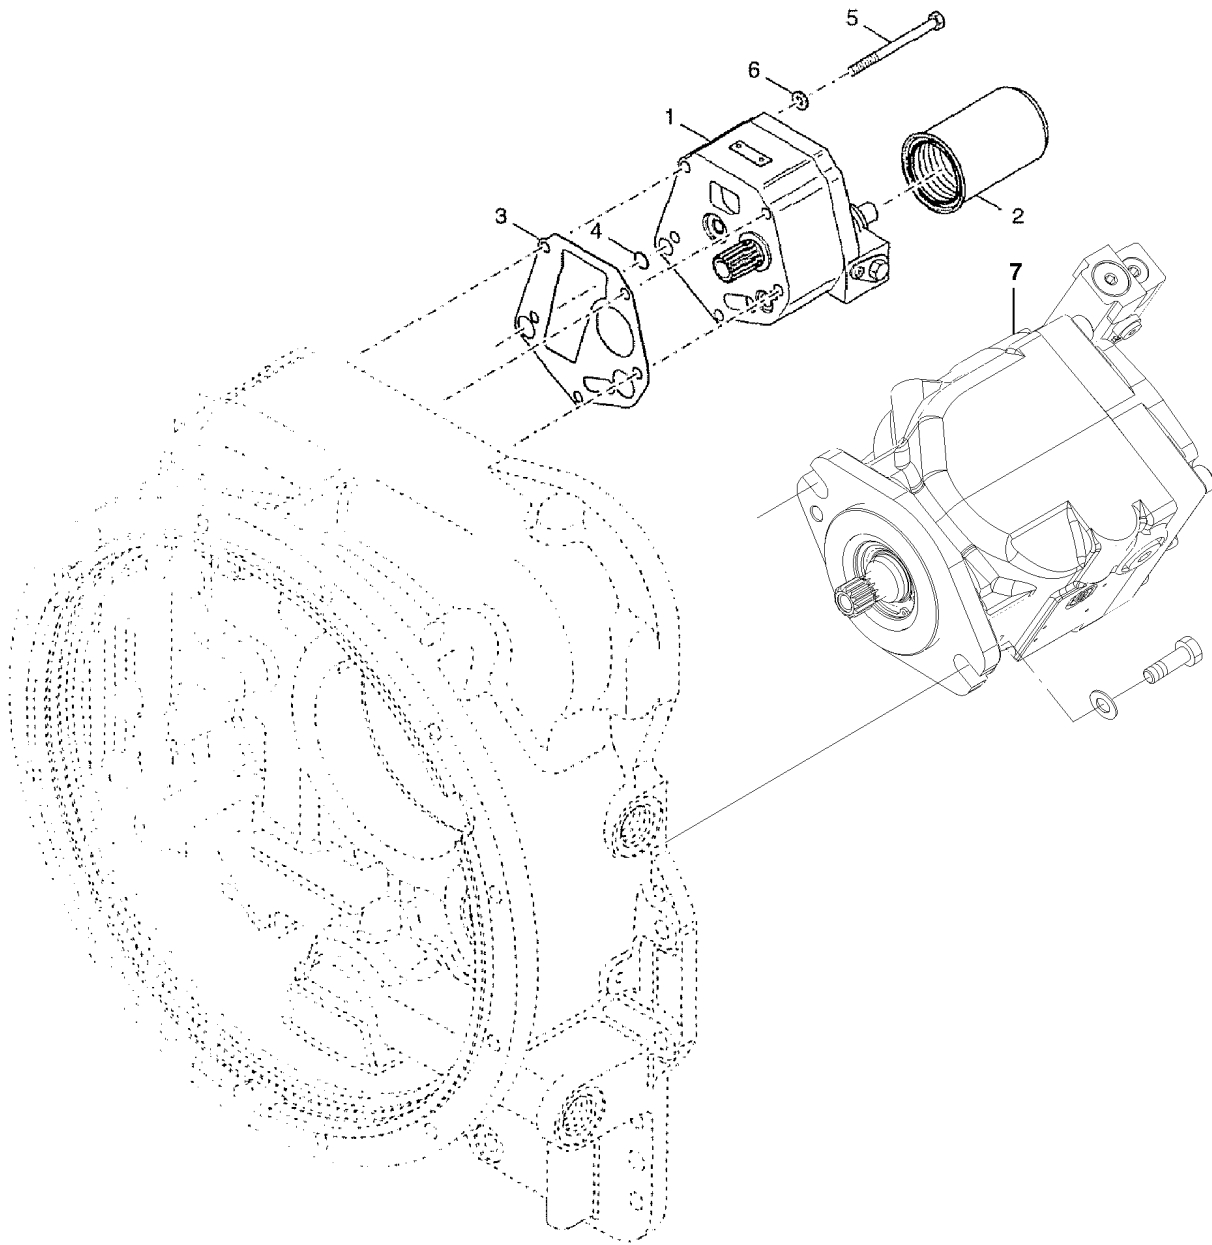

315.1 Charging Pump and Filter Assembly

315.1 Charging Pump and Filter Assembly

Item	Part No.	Description	Qty.
1	7-126-680GT	PUMP,CHARGING,STANDARD.....1 <i>(O-ring and gasket sold seperately)</i>	1
2	7-126-112GT	FILTER,HYDRAULIC,SPIN-ON.....1	1
3	7-126-107GT	GASKET,PUMP ASSY TO CONV.HSG.....1	1
4	7-126-22GT	O-RING.....1	1
5A	130441GT	SCREW,PUMP MOUNTING.....3	3
5B	7-126-109GT	SCREW,PUMP MOUNTING.....2	2
6	7-126-10GT	LOCKWASHER,TUBE CLIP SCREW.....5	5
7	824527GT	PUMP,SAUER 60CC LS PHASE 2.....1	1
--	7-112-63GT	SEAL KIT / PUMP OVERHAUL