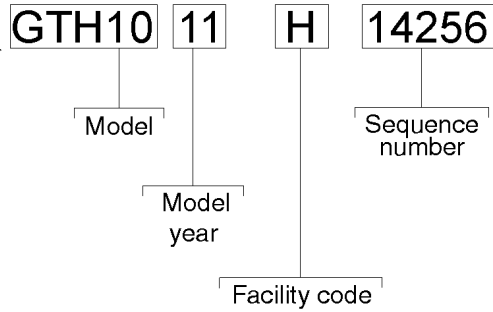

Genie
A TEREX BRAND
Terex South Dakota, Inc.
18340 NE 76th Street
Redmond, WA 98052 USA

MODEL: GTH-1056

SERIAL NUMBER: GTH1011B-14256

ATTACHMENT: 48" WIDE FORK FRAME

MANUFACTURE DATE : 10/12/10

TOTAL TRUCK WEIGHT: 29,000 lbs / 13,182 kg

MAX. LIFT CAPACITY:
10,000 lbs

LIFT CAPACITY (LBS)
AT MAX LIFT HEIGHT: 6,000 lbs

OUTRIGGERS UP: N/A
OUTRIGGERS DOWN: N/A

THIS FORKLIFT TRUCK COMPLIES WITH:
ASME B56.6-2002 SAFETY STD FOR
ROUGH TERRAIN FORKLIFT TRUCK

COUNTRY OF MANUFACTURE:

Genie
A TEREX COMPANY

Model No.	<u>BX-1004</u>
Serial No.	<u>GTH0811-14256</u>
Yr. of Mfg.	<u>10/12/10</u>
Cap. (lbs)	<u>2000</u>
Max. Wt. (lbs)	<u>620.50</u>
C.G. (in)	<u>54.43</u>
Max. Hyd. Press. (psi)	<u> </u>

Capacity of truck and attachment combination may be less than the capacity shown here. Consult truck load capacity plate. Complies with ASME B56.6-2002