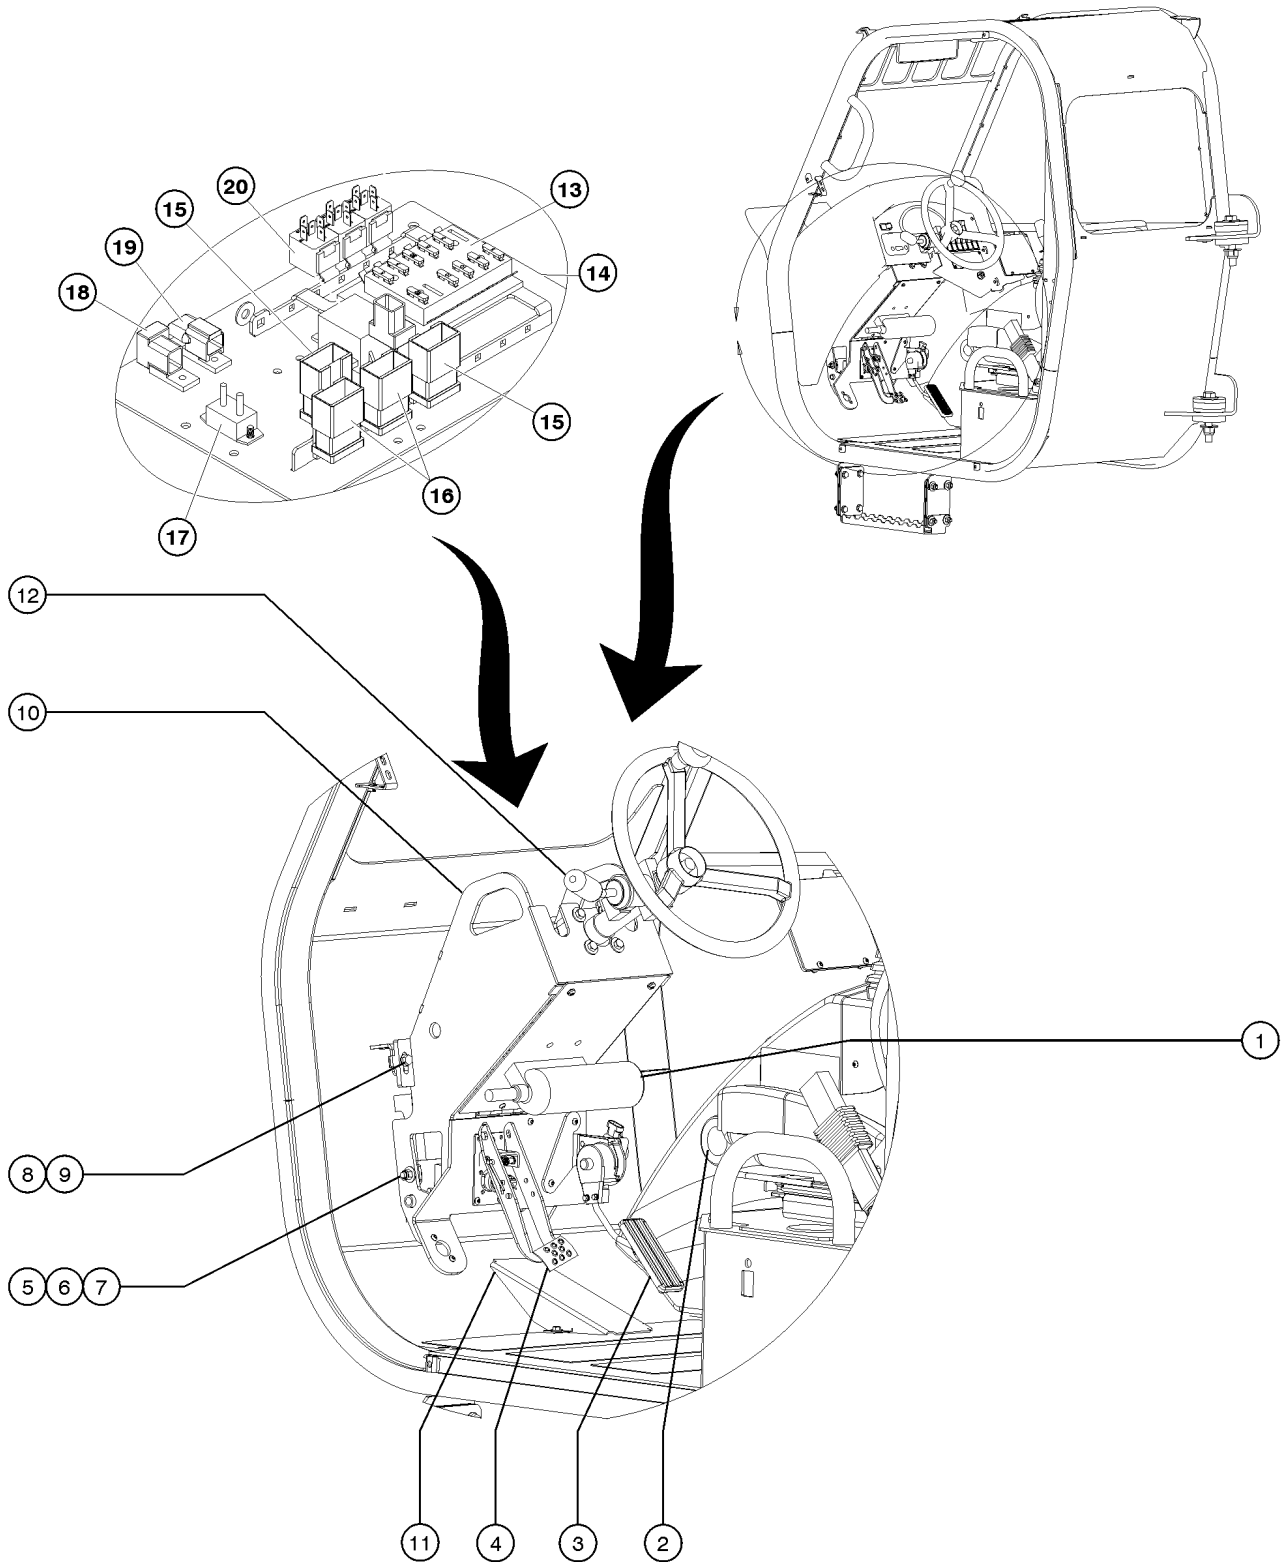

403.1 Standard Cab Components, View 3 (to SN GTH1012-16291)

403.1 Standard Cab Components, View 3 (to SN GTH1012-16291)

Item	Part No.	Description	Qty.
1	123563GT	FIRE EXTINGUISHER.....	1
2	81900GT	PLUG,NYLON 2.093 BLACK DOMED..... <i>see section 407.1 for replacement vent</i>	1
3	130965GT	THROTTLE PED,PLASTIC TREADLE)...	1
--	130942GT	HARNESS,THROTTLE PEDAL,WC.....	1
4	117614GT	BRAKE VALVE,GTH.....	1
5	105092GT	BOLT,CARRIAGE,3/8-16X1.25,GR5	
6	6097GT	WASHER, FLAT, USS, 3/8", Y	
7	4828GT	NUT, NYLOCK, 3/8-16	
8	T106382GT	FLGHCS,3/8-16X1.25.GR5,ZN,LOC	
9	29868GT	SPRING CLIP,3/8-16,.05-.20X.73,ZAG	
10	117692GT	ASSEMBLY,STEERING COLUMN..... <i>includes items 3 and 4</i>	1
--	117654GT	STEERING UNIT,250CC LOAD SENSE	
--	117972GT	TRANSMISSION COL SHIFT CONTROL	
--	123136GT	STEERING WHEEL, 362MM	
--	218100GT	COLUMN, STEERING, 225MM <i>replaced 123564</i>	
--	7-147-41GT	HORN BUTTON KIT***	
--	7-147-44GT	CONTACT BRUSH SET(HORN) <i>for 7-147-41</i>	
11	141429GT	FORMING,THROTTLE PEDAL STOP.....	1
--	6091GT	NUT, NYLOCK, 1/4-20.....	2
--	6-5204-06GT	SCREW,HHC,1/4-20X.75,GR8.....	2
--	6-6212-04GT	WASHER,FLAT,.250, HARDENED.....	2
12	7-125-05GT	SHIFTER ASSEMBLY***.....	1
13	123133GT	FUSE BLOCK	
14	117880GT	ASSEMBLY,FUSE PANEL	
--	123134GT	RELAY, HIGH CAPACITY	
--	123688GT	FUSE,10 AMP,ATC	
--	62822GT	FUSE,15A SWITCH (62823)	
--	69864GT	FUSE,5 AMP,ATC	
15	123271GT	CONN,RECEP 12WAY,BLK,2BUSS	
16	123272GT	CONN,RECEP 12 WAY,GRY,4 BUSS	
17	123135GT	CIRCUIT BREAKER,40AMP	
--	123677GT	CIRCUIT BREAKER BOOT	
18	123269GT	CONN,RECEP 4 WAY BLK,3 DIODE	
19	123268GT	CONN,RECEP 2 WAY BLK,1 DIODE	
20	19274GT	RELAY,SPDT,12V(AUTO)**