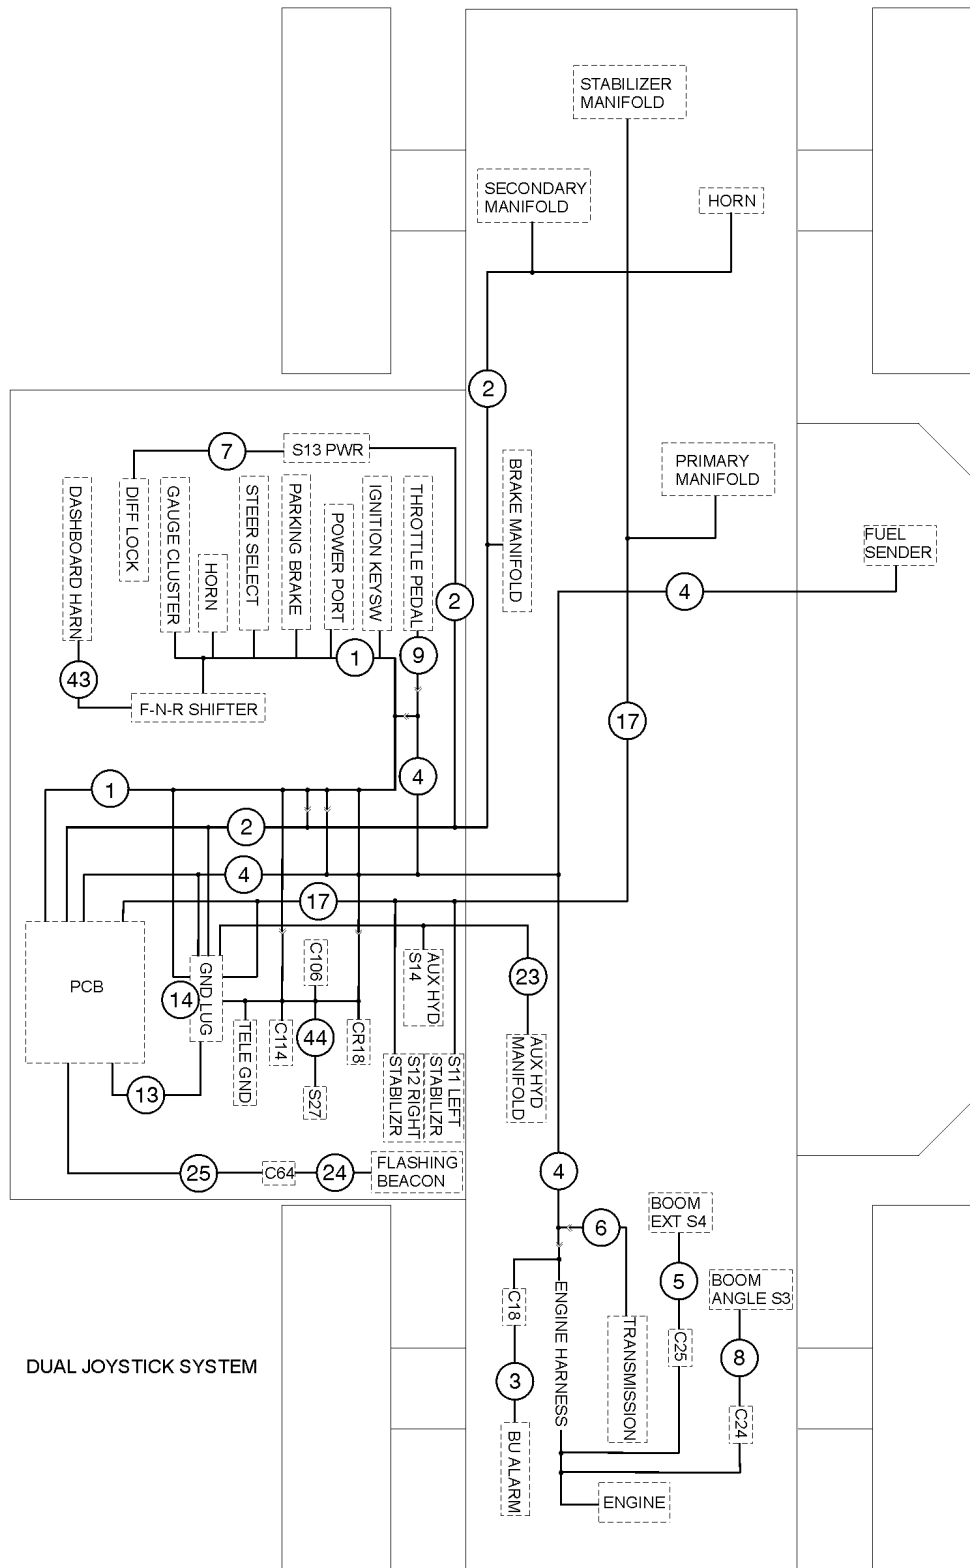

1002.1 Dual Joystick System Harnesses

1002.1 Dual Joystick System Harnesses

Item	Part No.	Description	Qty.
1	227495GT	HARNESS, DASHBOARD.....	1
2	214539GT	HARNESS, SECONDARY MANIFOLD....	1
3	219457GT	HARNESS, BACKUP ALARM.....	1
4	162065GT	HARNESS, TRANSMISSION.....	1
5	123588GT	HARNESS,BOOM EXT SW,1056.....	1
6	822924GT	HARNESS, TRANSMISSION CONTROL.....	1
7	214443GT	ASSEMBLY,FOOT SWITCH.....	1
8	117664GT	HARNESS,BOOM ANGLE SWITCH.....	1
9	217207GT	HARNESS, THROTTLE PEDAL.....	1
13	237933GT	HARNESS, PCB GROUND.....	1
14	161444GT	ASSEMBLY, GROUND BUSS.....	1
17	215446GT	HARNESS, PRIMARY MANIFOLD DJ....	1
23	215332GT	HARNESS,AUX HYDRAULICS.....	1
24	229683GT	HARNESS, BEACON LIGHT..... <i>(includes beacon and wire harness connector)</i>	1
--	231931GT	STROBE, BEACON, AC COMP, 12-80V <i>for 229683</i>	
25	229682GT	HARNESS, POWER, BEACON LIGHT...1	1
43	826879GT	HARNESS, TOP GEAR LOCKOUT.....	1
44	1255981GT	HARNESS, HERTZ TELEMATICS.....	1