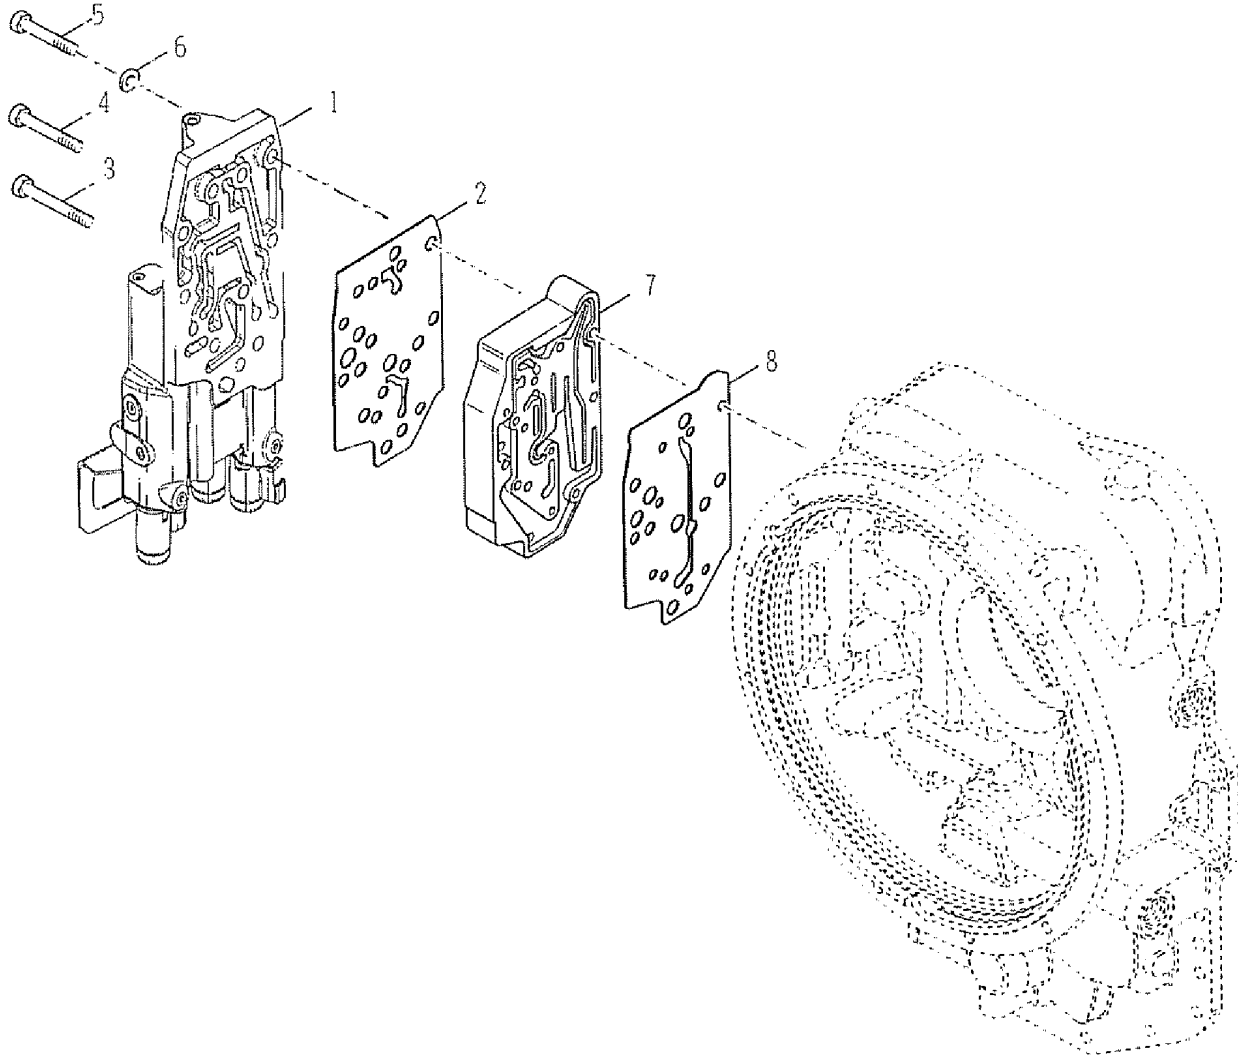

316.1 Valve Assembly Mounting

Item	Part No.	Description	Qty.
1	7-126-784GT	VALVE ASSY.....	1
2	130061GT	GASKET,SHIFT COIL,T20000 TRANS....	1
3	130062GT	CAPSCREW,T20000 TRANS.....	4
4	130063GT	CAPSCREW,T20000 TRANS.....	3
5	130064GT	CAPSCREW,T20000 TRANS.....	2
6	7-126-54GT	LOCKWASHER.....	9
7	130065GT	MOD VALVE ASSY,T20000 TRANS.....	1
8	7-126-586GT	GASKET,MODULATION VALVE.....	1