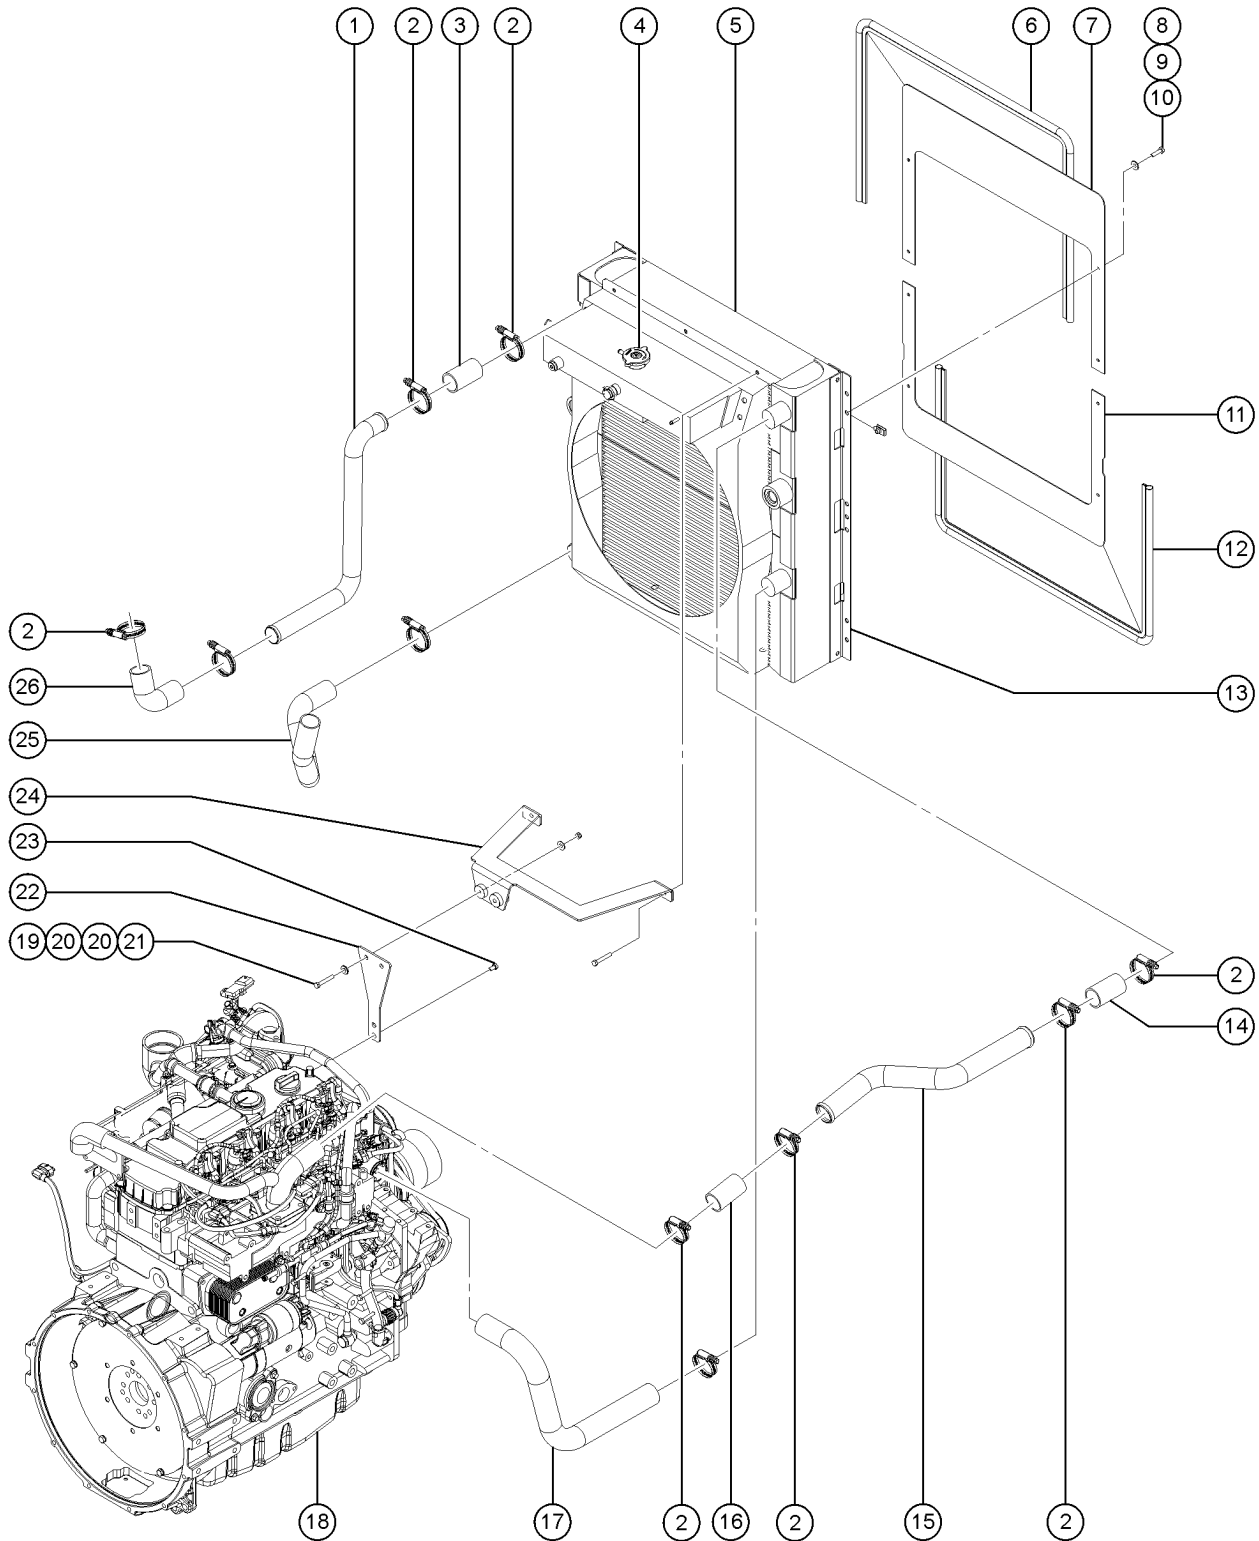

511.1 Deutz TCD3.6 T3 Engine, View 1

511.1 Deutz TCD3.6 T3 Engine, View 1

Item	Part No.	Description	Qty.
1	236273GT	PIPE,CAC INLET,DEUTZ TCD3.6.....1	1
2	215216GT	CLAMP,CAC SLEEVE,TCD3.6.....8	8
3	215217GT	SLEEVE,TUBE,CAC INLET,TCD3.6.....1	1
4	218714GT	RADIATOR CAP DEUTZ TCD3.6.....1	1
5	236242GT	RADIATOR/HOC/CAC,DEUTZ TCD3.6...1	1
--	1273074GT	SIGHT GLASS KIT.....1	1
--	218715GT	COOLANT LEVEL SNSR, DEUTZ TCD3.6	
6	1192197250GT	TRIM, EDGE, 1/8X3/4 END BULB.....1	1
7	214699GT	PLATE,RAD.BAFFLE,TCD3.6.....1	1
8	6888GT	SCREW, HHC, 1/4-20 X 1	
9	6638GT	WASHER, FLAT, USS, 1/4"Y	
10	56912GT	SPRING CLIP,1/4-20,.025-.15X.5	
11	216179GT	PLATE,RAD. BAFFLE,TCD3.6.....1	1
12	1192196650GT	TRIM, EDGE, 1/8X3/4 END BULB.....1	1
13	235478GT	FORMING,BAFFLE MOUNT,DEUTZ TCD.....2	2
14	215218GT	SLEEVE,TUBE,CAC OUTLET,TCD3.6...1	1
15	236274GT	PIPE,CAC OUTLET,DEUTZ TCD3.6.....1	1
16	215220GT	SLEEVE,TUBE,CAC INTAKE MAN.....1	1
17	236271GT	HOSE,RAD. INLET,DEUTZ TCD3.6.....1	1
18	236243GT	OIL PAN,DEUTZ TCD3.6.....1	1
19	50793GT	SCREW,HHC,5/16-18 X 2.....2	2
20	5397GT	WASHER,FLAT,USS,5/16",Y	
21	6782GT	NUT,NYLOCK,5/16-18	
22	236333GT	PLATE,UPPER RADIATOR SUPPORT...1	1
23	49378GT	SCREW,HHC,M8 X 16.....2	2
24	236332GT	FORMING,UPPER RADIATOR SUPPORT.....1	1
--	236334GT	ISOLATOR,UP RADIATOR SUPPORT	
25	236272GT	HOSE,RAD. OUTLET,DEUTZ TCD3.6....1	1
--	161373GT	BLOCK HEATER, DEUTZ TCD3.6.....1	1
26	215219GT	SLEEVE,TUBE,CAC TURBO,TCD3.6....1	1
--	825249GT	PIPE,DOC EXHAUST ELBOW.....1	1