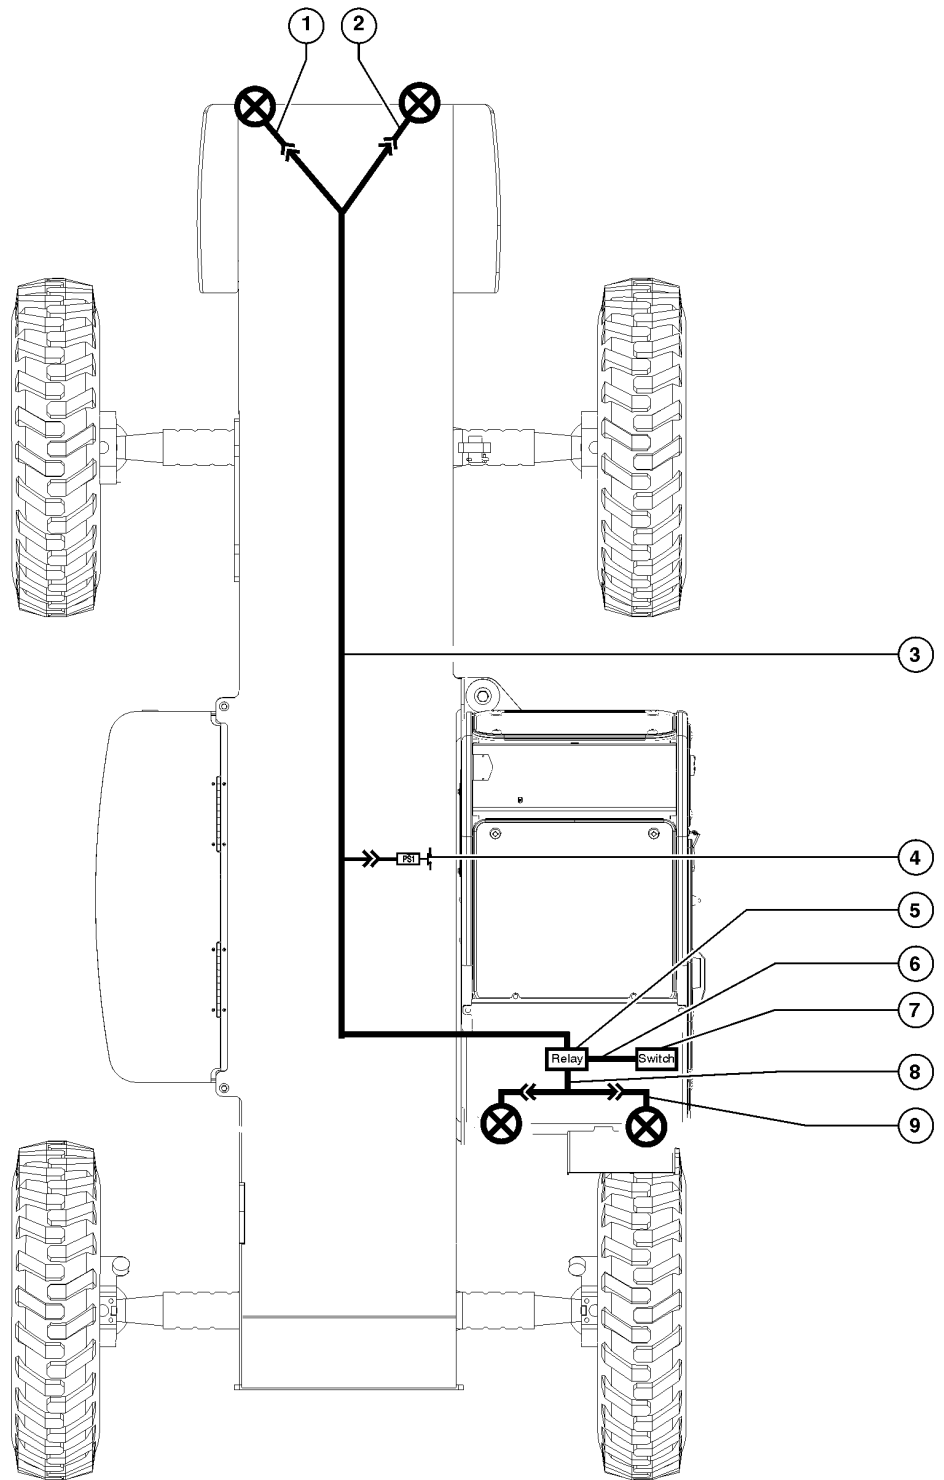

903.1 Work Light Wire Harnesses

903.1 Work Light Wire Harnesses

Item	Part No.	Description	Qty.
1A	123804GT	BACK-UP LIGHT.....1 <i>(light and harness) (to SN 11-15245)</i>	
--	7-289-07GT	LIGHT,BACK-UP,CLEAR	
1B	230681GT	WORKLIGHT,REAR,WHITE,LED.....1 <i>(from SN 11-15246 to 12-16291)</i>	
1C	229676GT	LIGHT LED WHITE BACKUP 12V <i>(from SN 12-16292)</i>	
2A	123803GT	TAIL LIGHT.....1 <i>(light and harness) (to SN 11-15245)</i>	
--	7-289-04GT	LIGHT,BRAKE,TAIL,TURN	
2B	230682GT	TAIL LIGHT,RED,LED <i>(light and harness) (from SN 11-15246 to 12-16291)</i>	
2C	229684GT	LIGHT, LED RED BRAKE TAIL TURN <i>(light and harness) (from SN 12-16292)</i>	
3	123798GT	HARNESS,WORK LIGHTS, BACK.....1	
4	117659GT	SWITCH,PRESS,NO,50 PSI,04 OR.....1	
--	141653GT	KIT,BRAKE LT PS-FIELD REPLACE	
5	19274GT	RELAY,SPDT,12V(AUTO)**.....1	
6	123816GT	HARNESS,WORK LIGHTS,SWITCH.....1	
7	7-164-02GT	SWITCH,LIGHTS.....1	
8	123799GT	HARNESS,WORKLIGHTS,FORWARD...1	
9	123802GT	HEAD LIGHT.....2 <i>(light and harness)</i>	
--	7-162-02GT	CAB LIGHT