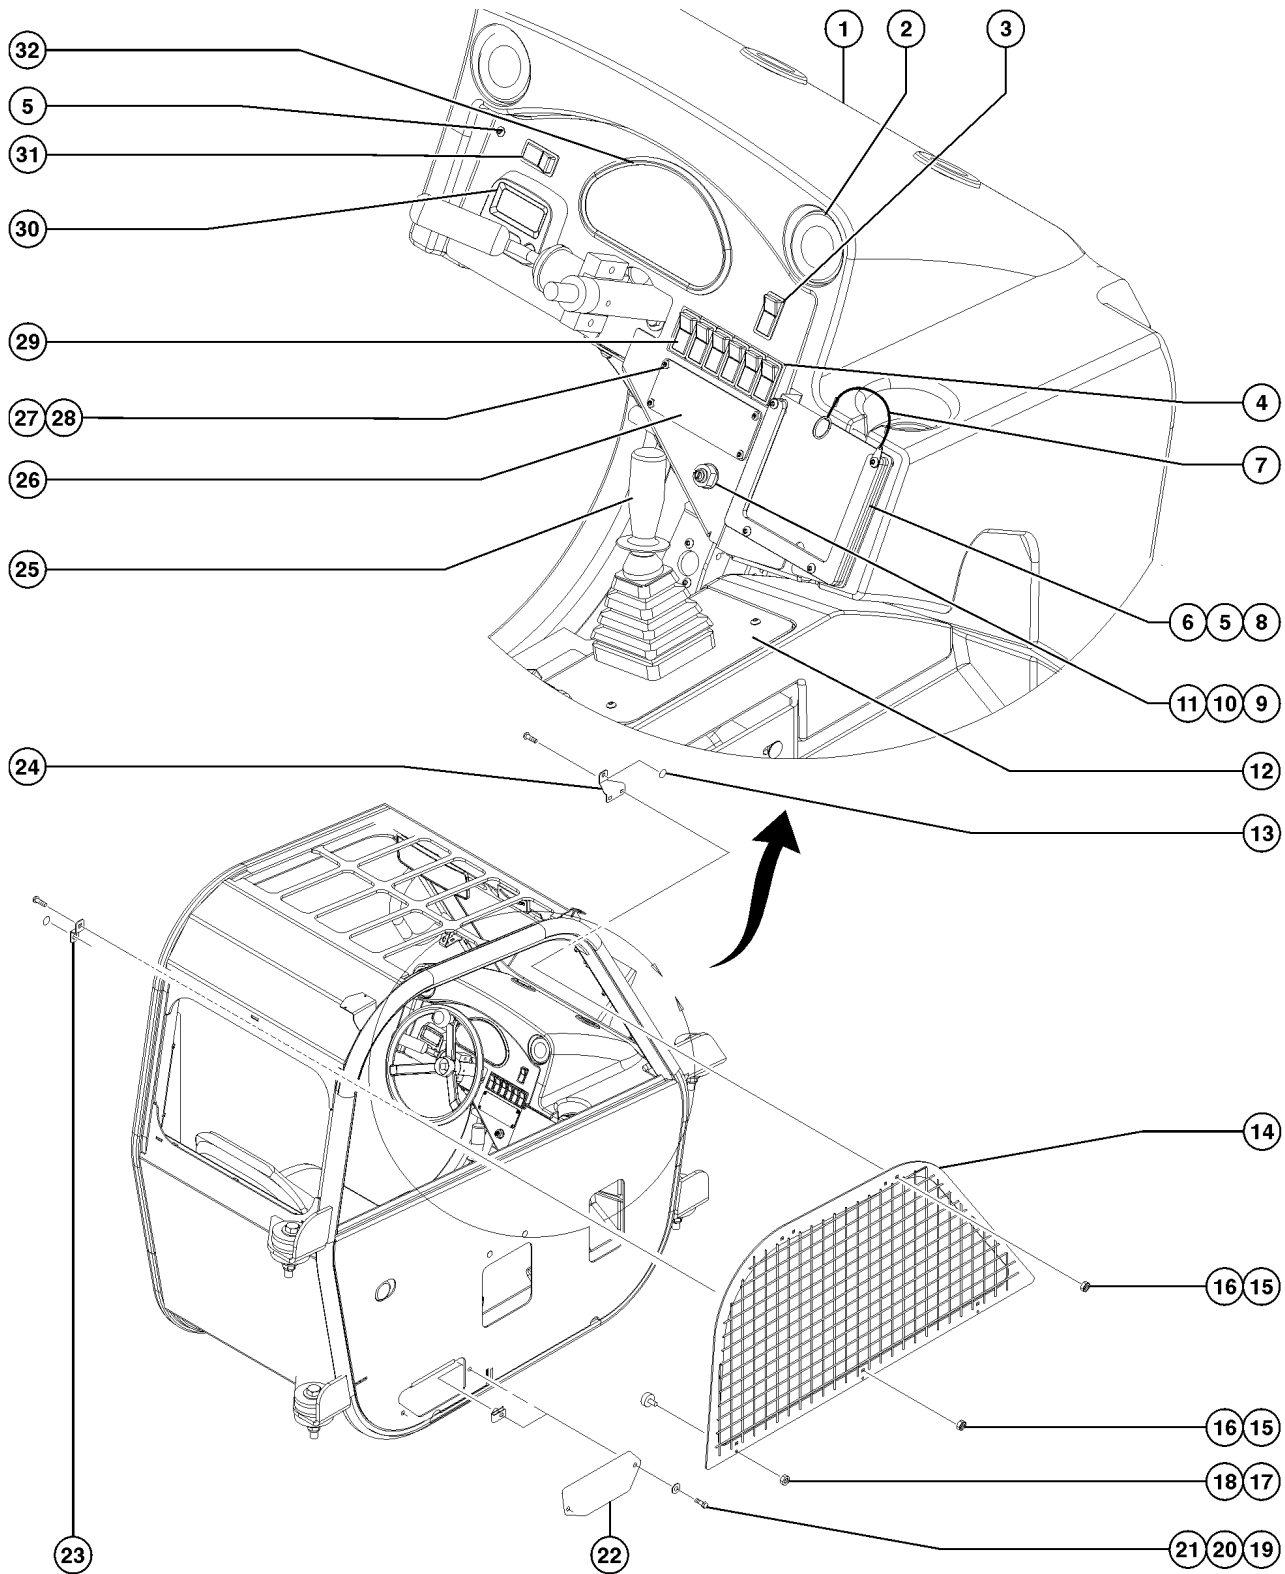

402.1 Standard Cab Components, View 2 (to SN GTH1012-16291)

402.1 Standard Cab Components, View 2 (to SN GTH1012-16291)

Item	Part No.	Description	Qty.
1	117224GT	PLASTIC DASH COVER.....	1
--	117402GT	PLATE,DASHBOARD.....	1
2	81900GT	PLUG,NYLON 2.093 BLACK DOMED.... <i>See section 406.1 for replacement vent</i>	4
3	123200GT	SWITCH, PARKING BRAKE.....	1
4	123568GT	END BEZEL.....	1
--	123569GT	CENTER BEZEL	
5	130909GT	SCREW,BHSCS,1/4-20X5/8,ZP.....	5
6	123291GT	PLATE,LOADCHART FRAME.....	1
7	123839GT	LANYARD ASSY,RETAINING WASHER.....	1
8	130480GT	HDPE,LOAD CHART HOLDER.....	1
9	123196GT	SWITCH, IGNITION W/KEYS.....	1
--	58322GT	KEY,SET 2 KEYS	
10	6607GT	WASHER,LOCK,#10 PLTD.....	4
11	104030GT	NUT HEX M5-0.8 CLASS 8 ZINC.....	4
12	117223GT	FORMING,JOYSTICK MOUNT, TOP.....	1
13	47478GT	BUMPER, RUBBER, 1"OD X .461H.....	5
14	123658GT	WELDMENT,RH SCREEN.....	1
15	4828GT	NUT, NYLOCK, 3/8-16.....	9
16	64154GT	BOLT,CARRIAGE,3/8-16 X1.00,G5.....	9
17	79090GT	BUMPER, 1.00 X .375 X 5/16.....	3
18	6782GT	NUT,NYLOCK,5/16-18.....	3
19	6175GT	SCREW, HHC, 3/8-16 X.....	2
20	6097GT	WASHER, FLAT, USS, 3/8", Y.....	2
21	108581GT	SPRING CLIP,3/8-16 LG ZINC.....	2
22	130313GT	COVER,PANEL ACCESS.....	1
23	123705GT	FORMING,SCREEN MOUNT,BOTTOM.....	3
24	123706GT	FORMING,SCREEN MOUNT, TOP.....	2
25	117623GT	CONTROLLER,HYD ERGO W/SW <i>(refer to 410.1)</i>	
25A	117624GT	CONTROLLER,HYD ERGO W/O SW <i>(refer to 410.1)</i>	
25B	117625GT	CONTROLLER,HYD SPHERICAL KNOB <i>(refer to 411.1)</i>	
26	123367GT	COVER,CONTROL PANEL.....	1
27	110359GT	SCREW,PHM, 10-24 X .50.....	4
28	5365GT	NUT,NYLOCK,10-24.....	4
29	123567GT	PANEL PLUG.....	7
30	123273GT	DISPLAY,ENGINE DIAGNOSTIC.....	1
31	236350GT	SWITCH, WINDSHIELD WIPER/WSHER.....	1
32	117650GT	GAGE CLUSTER,CAB.....	1