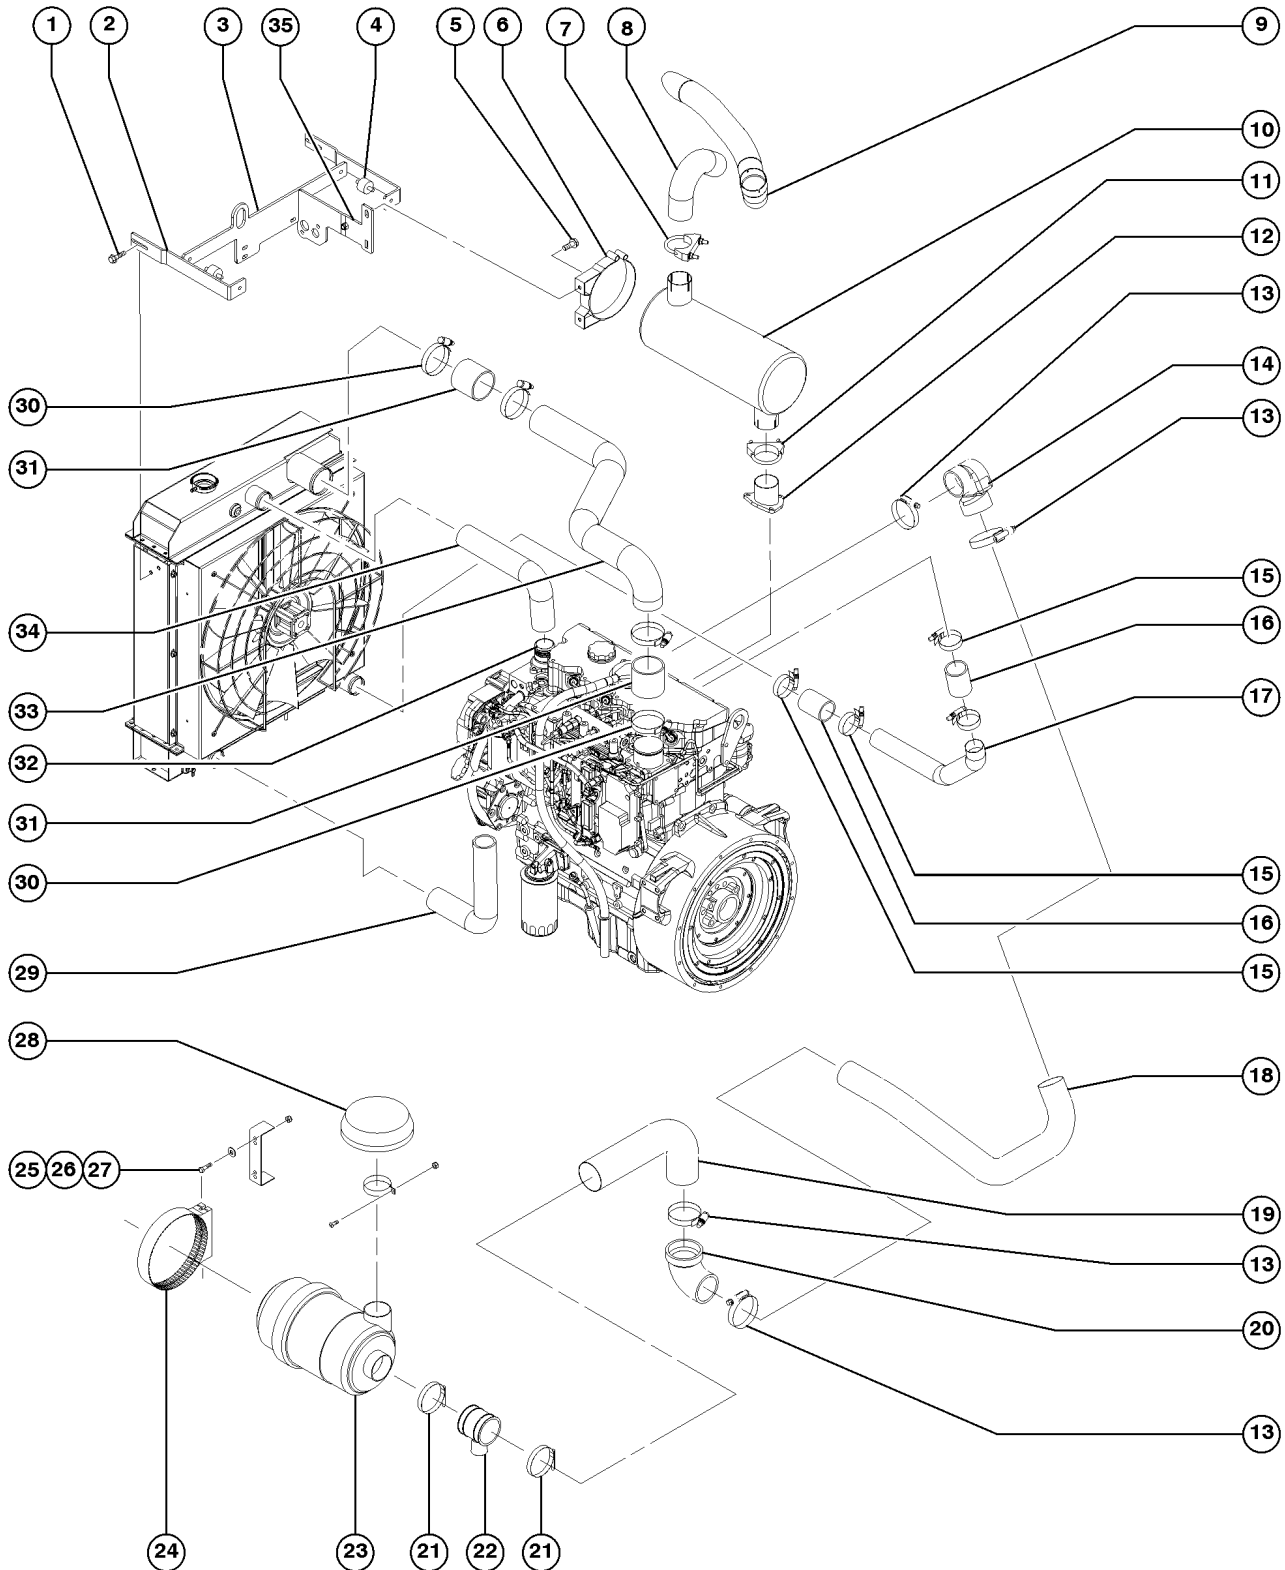

506.1 Perkins 1104D-E44TA, Tier 3 Engine, View 3

506.1 Perkins 1104D-E44TA, Tier 3 Engine, View 3

Item	Part No.	Description	Qty.
1	227920GT	BOLT, HHC, 3/8 X 3/4.....	2
2	T114352GT	RADIATOR STAY,EXT,PERKINS.....	2
3	T114380GT	RADIATOR STAY,PERKINS 127HP.....	1
4	T114349GT	ISOLATOR,PERKINS 127HP T3.....	2
5	130662GT	BOLT,EXHAUST BRACKET.....	2
6	T114336GT	BAND,MOUNTING,MUFFLER,6.62".....	1
7	130660GT	EXHAUST CLAMP;BAND STYLE;2.5.....	1
8	130610GT	PIPE,EXHAUSE ELBOW,PERKINS.....	1
9	130056GT	PIPE,TAILPIPE,PERKINS.....	1
--	141303GT	FORMING,EXHAUST BRACKET (mounting L-bracket, 4.75 x 10.94 x 1 inch)	
10	130612GT	MUFFLER,PERKINS,GTH.....	1
11	130608GT	EXHAUST CLAMP,SADDLE STYLE,2.5.....	1
12	130611GT	PIPE,EXHAUST FLANGE,PERKINS.....	1
--	75306GT	GASKET,MUFFLER,PERKINS 1004-42	
13	6-6252-12GT	HOSE CLAMP.....	4
14	130607GT	INTAKE COUPLING,90 DEG RUBBER...1	
15	130184GT	LOWER CAC HOSE CLAMP.....	4
16	130183GT	LOWER CAC PIPE CONNECTOR.....	1
17	130657GT	PIPE,TURBO-CAC,PERKINS,10XX.....	1
18	130609GT	PIPE,AIR INT-2 1/2",PERKINS.....	1
19	123683GT	PIPE,AIR INTAKE,PERKINS,3"-90.....	1
20	130606GT	RUBBER ELBOW REDUCER;3-2 1/2"....	1
21	123161GT	HOSE CLAMP.....	2
22	7-109-17GT	COUPLING W/PORT,AIR INTAKE.....	1
--	117588GT	GAUGE, AIR RESTRICT,90M-BAR.....	1
23	123806GT	AIR CLEANER, M&H400, MIRROR IN...1	
--	7-109-04GT	FILTER ELEMENT / PRIMARY	
--	7-109-14GT	SAFETY ELEMENT	
24	7-109-3GT	MOUNTING BAND, SMALL BASE.....	1
25	13000GT	SCREW,HHC,5/16-18 X 1.25.....	2
26	5397GT	WASHER,FLAT,USS,5/16",Y.....	2
27	6782GT	NUT,NYLOCK,5/16-18.....	2
28	7-109-02GT	RAIN CAP W/CLAMP.....	1
29	227903GT	LOWER RADIATOR HOSE.....	1
30	130180GT	UPPER CAC PIPE CLAMPS.....	2
31	824671GT	CONN,UPPER CAC PIPE,3 ID X 4LG...2	
32	T114381GT	THERMOSTAT & HOUSING,PERK.....	1
33	130659GT	PIPE,CAC-INTAKE,PERKINS,10XX.....	1
34	123090GT	HOSE / RADIATOR.....	1
35	130613GT	MUFFLER BRACKET,PERKINS