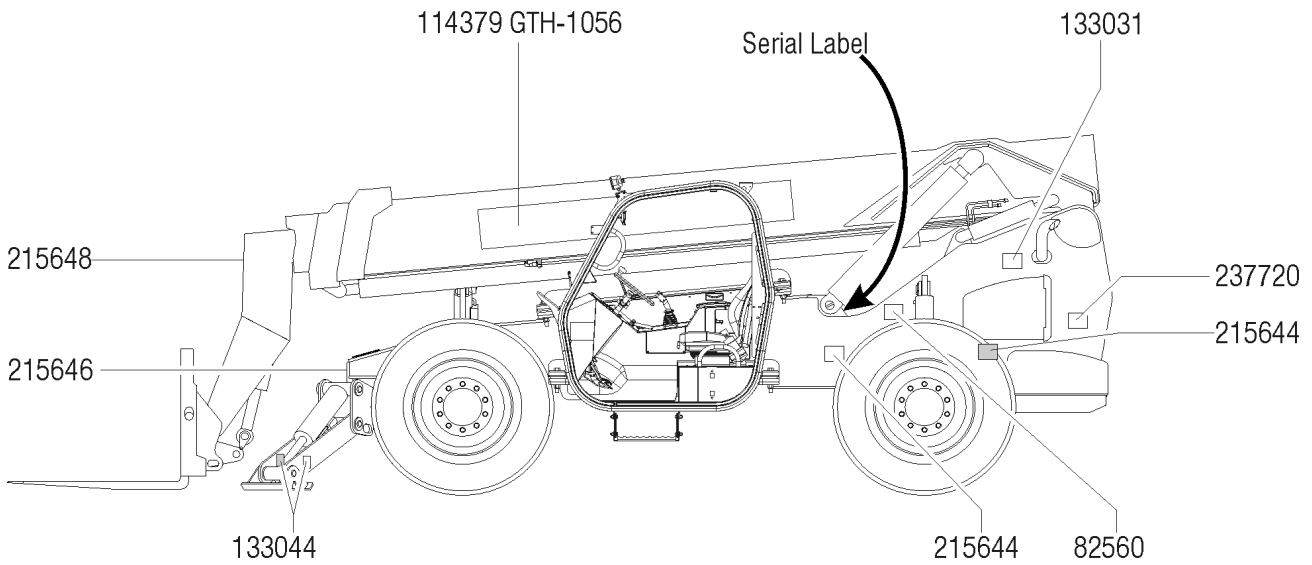

104.2 Decals with Symbols, Cab Side (from GTH1012-16292)

104.2 Decals with Symbols, Cab Side (from GTH1012-16292)

Item	Part No.	Description	Qty.
--		DECAL KIT,SYM,1056,COMPLETE	
1	82560GT	DECAL,SYMBOL-SKIN INJECT HAZRD.....	2
2	114379GT	DECAL,COSMETIC,GENIE GTH-1056...	2
3	133031GT	DECAL,BURN HAZARD,SYMB.....	3
4	237720GT	DECAL,BODYCRUSH,ROLLING MACHINE.....	1
5	215644GT	DECAL,WARNING,CRUSH HAZZARD,TI.....	2
6	133044GT	DECAL,FOOT CRUSH,OUTRIGGER SYM.....	2
7	215646GT	DECAL, 2 DECAL COMBO.....	1
8	215648GT	DECAL, FALL HAZARD.....	2
9	231155GT	DECAL, A-G, GTH1056, WHITE.....	1