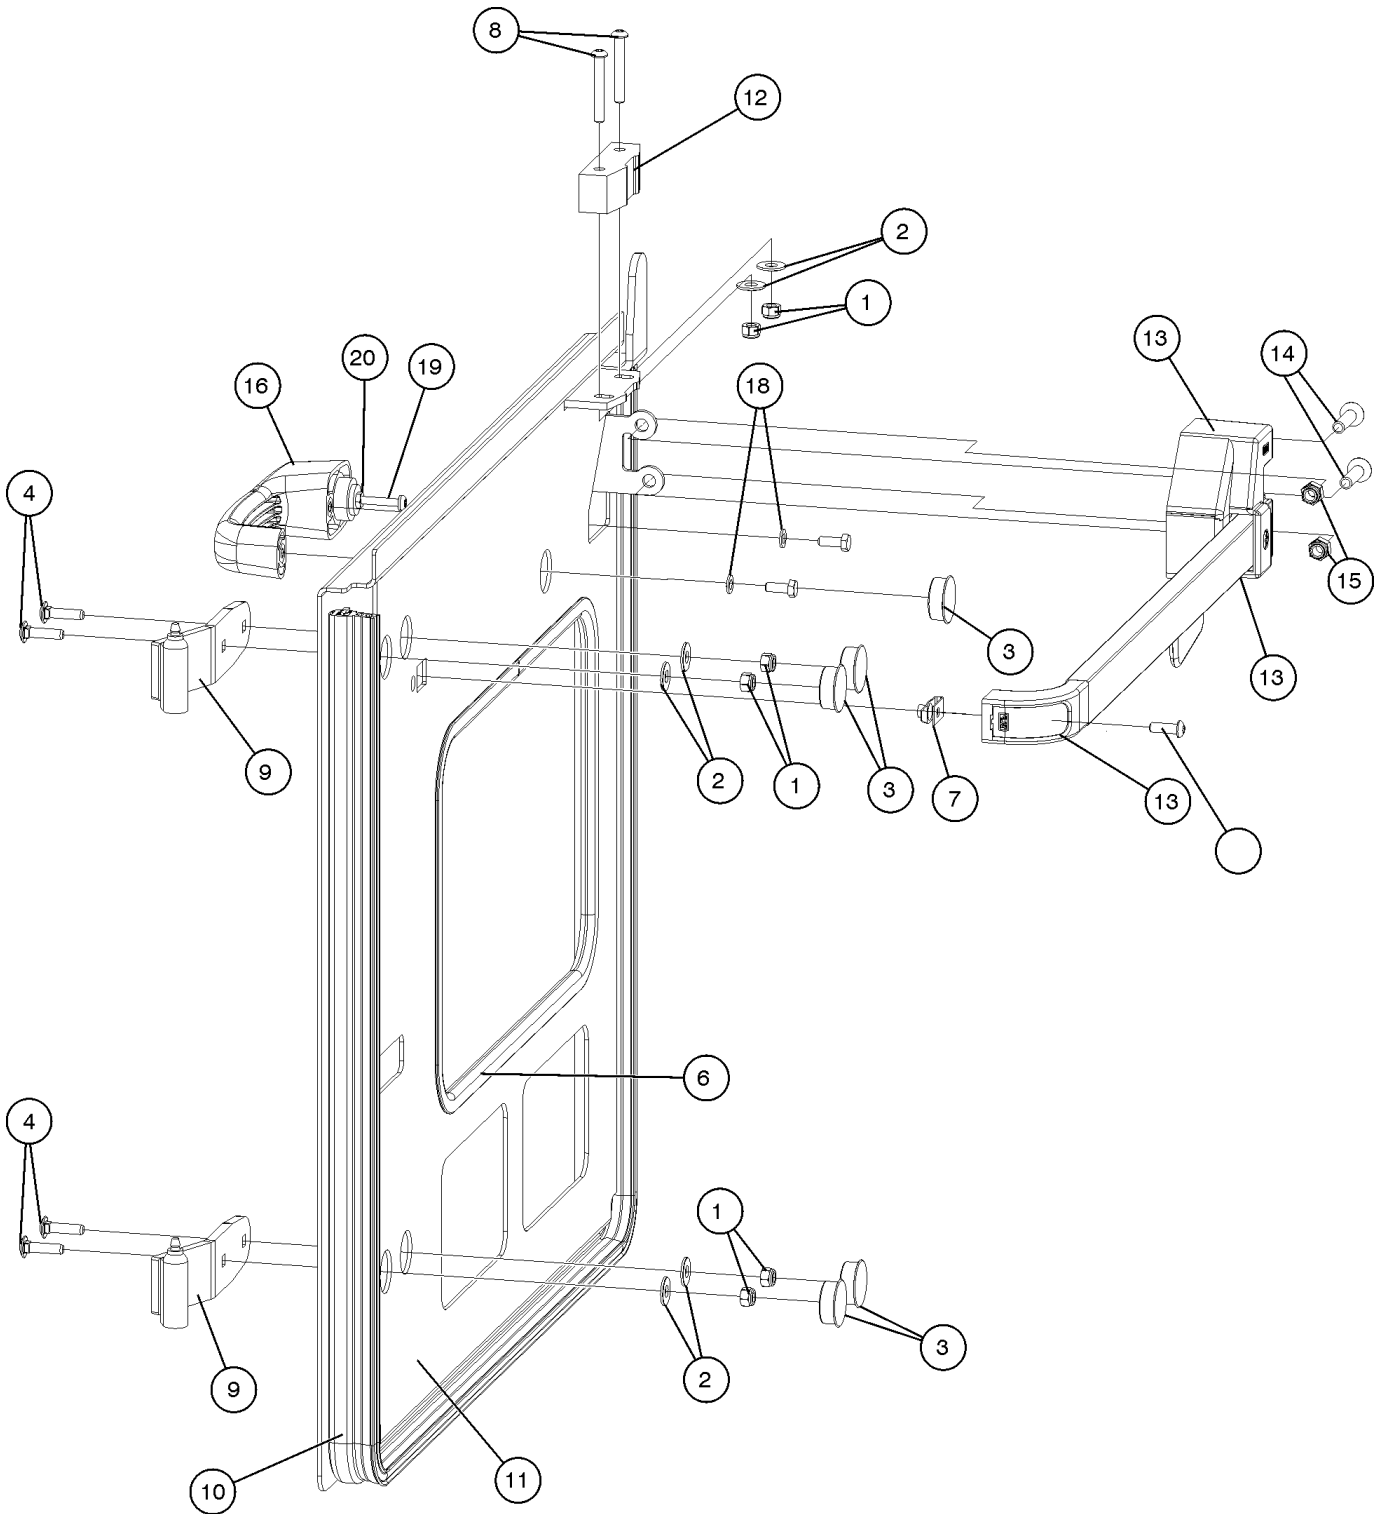

424.1 Enclosed Cab Assembly Option, View 9 (from serial number GTH1012-16292)

424.1 Enclosed Cab Assembly Option, View 9 (from serial number GTH1012-16292)

Item	Part No.	Description	Qty.
1	6091GT	NUT, NYLOCK, 1/4-20.....	6
2	6638GT	WASHER, FLAT, USS, 1/4"Y.....	6
3	7-144-09GT	HOLE PLUG,1 1/8 DIA.....	5
4	124576GT	BOLT,CARRIAGE,1/4-20X1.00 G5.....	4
5	14297GT	SCREW,BHHS,1/4-20 X .75.....	1
6	46718GT	TRIMLOCK,BLACK,3/16.....	46.8
7	56912GT	SPRING CLIP,1/4-20,.025-.15X.5.....	1
8	88614GT	SCREW,BHHS,1/4-20 X 1.75.....	2
9	130128GT	HINGE WELDMENT,FEMALE.....	2
10	130163GT	WEATHERSTRIP,DOUBLE BULB.....	73.2
11	236668GT	WELDMENT, CAB DOOR.....	1
12	130223GT	MOUNT,LATCH.....	1
13	214437GT	LATCH, INNER BAR.....	1
14	236784GT	SCREW,FHS,M8 X 1.25 X 35.....	2
15	25368GT	NUT,NYLOCK,M8X1.25.....	2
16	215482GT	LATCH, HANDLE, OUTER.....	1
--	58322GT	KEY,SET 2 KEYS <i>Replacement key, also fits ignition switch</i>	
17	49375GT	SCREW,HHC,M6 X 16.....	2
18	25926GT	WASHER,FLAT,M6 PLTD.....	2
19	215772GT	GASKET, OUTER HANDLE, SM.....	1
20	215771GT	GASKET, OUTER HANDLE, LG.....	1