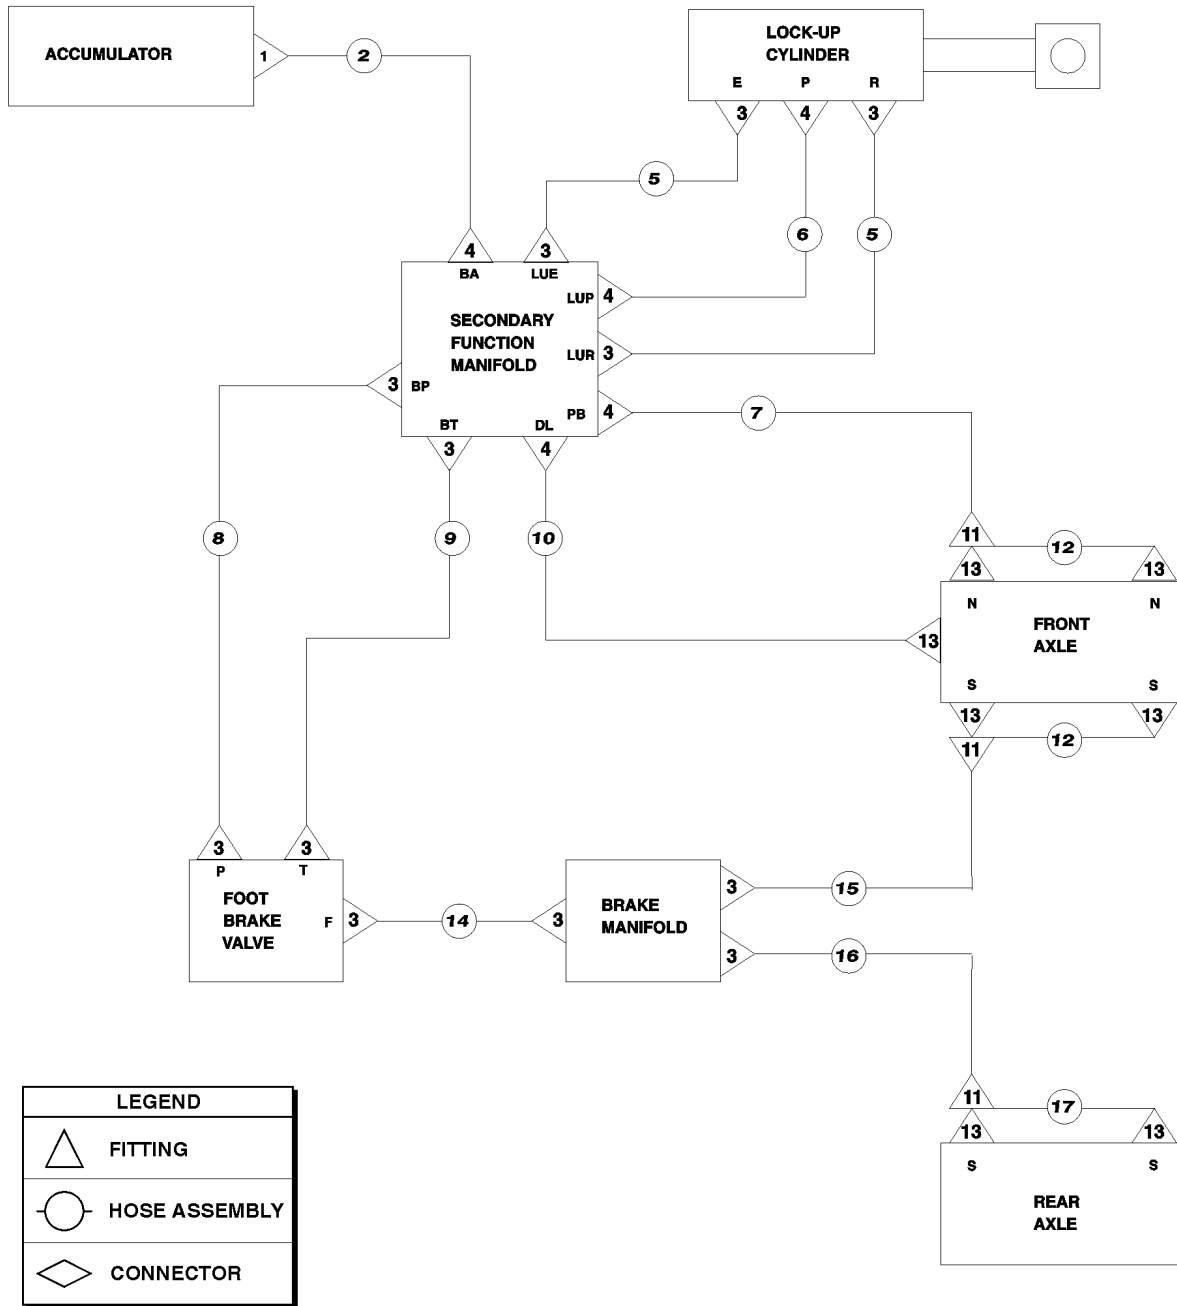

805.1 Front and Rear Axle System

805.1 Front and Rear Axle System

Item	Part No.	Description	Qty.
1	48929GT	FITTING,ELBOW,90D,520220-6-8**.....1	1
2	49120-1550GT	HOSE ASSY,1/4"STR FEM STR FEM.....1	1
3	48916GT	FITTING,CONN,520120-6.....12	12
4	48905GT	CONN,520120-4***.....7	7
5	49130-13200GT	HOSE ASSY 3/8, STR FEM,STR FEM....2	2
6	49119-13700GT	HOSE ASSY,1/4,STR FEM,STR FEM.....1	1
7	49120-3200GT	HOSE ASSY,1/4" STR FEM STR FEM....1	1
8	49130-5500GT	HOSE ASSY 3/8, STR FEM,STR FEM....1	1
9	49130-5900GT	HOSE ASSY 3/8, STR FEM,STR FEM....1	1
10	49120-4400GT	HOSE ASSY,1/4"STR FEM STR FEM.....1	1
11	48875GT	TEE,RUN,SWIVEL,520432-6.....2	2
12	49128-1600GT	HOSE ASSY,3/8,90 FEM,STR FEM.....2	2
13	117809GT	ADAPTER,6MFF0R-14MMB.....7	7
14	49130-4000GT	HOSE ASSY 3/8, STR FEM,STR FEM....1	1
15	49130-4600GT	HOSE ASSY 3/8,STR FEM, STR FEM....1	1
16	49130-10200GT	HOSE ASSY 3/8, STR FEM,STR FEM....1	1
17	49128-1900GT	HOSE ASSY,3/8,90 FEM,STR FEM.....1	1