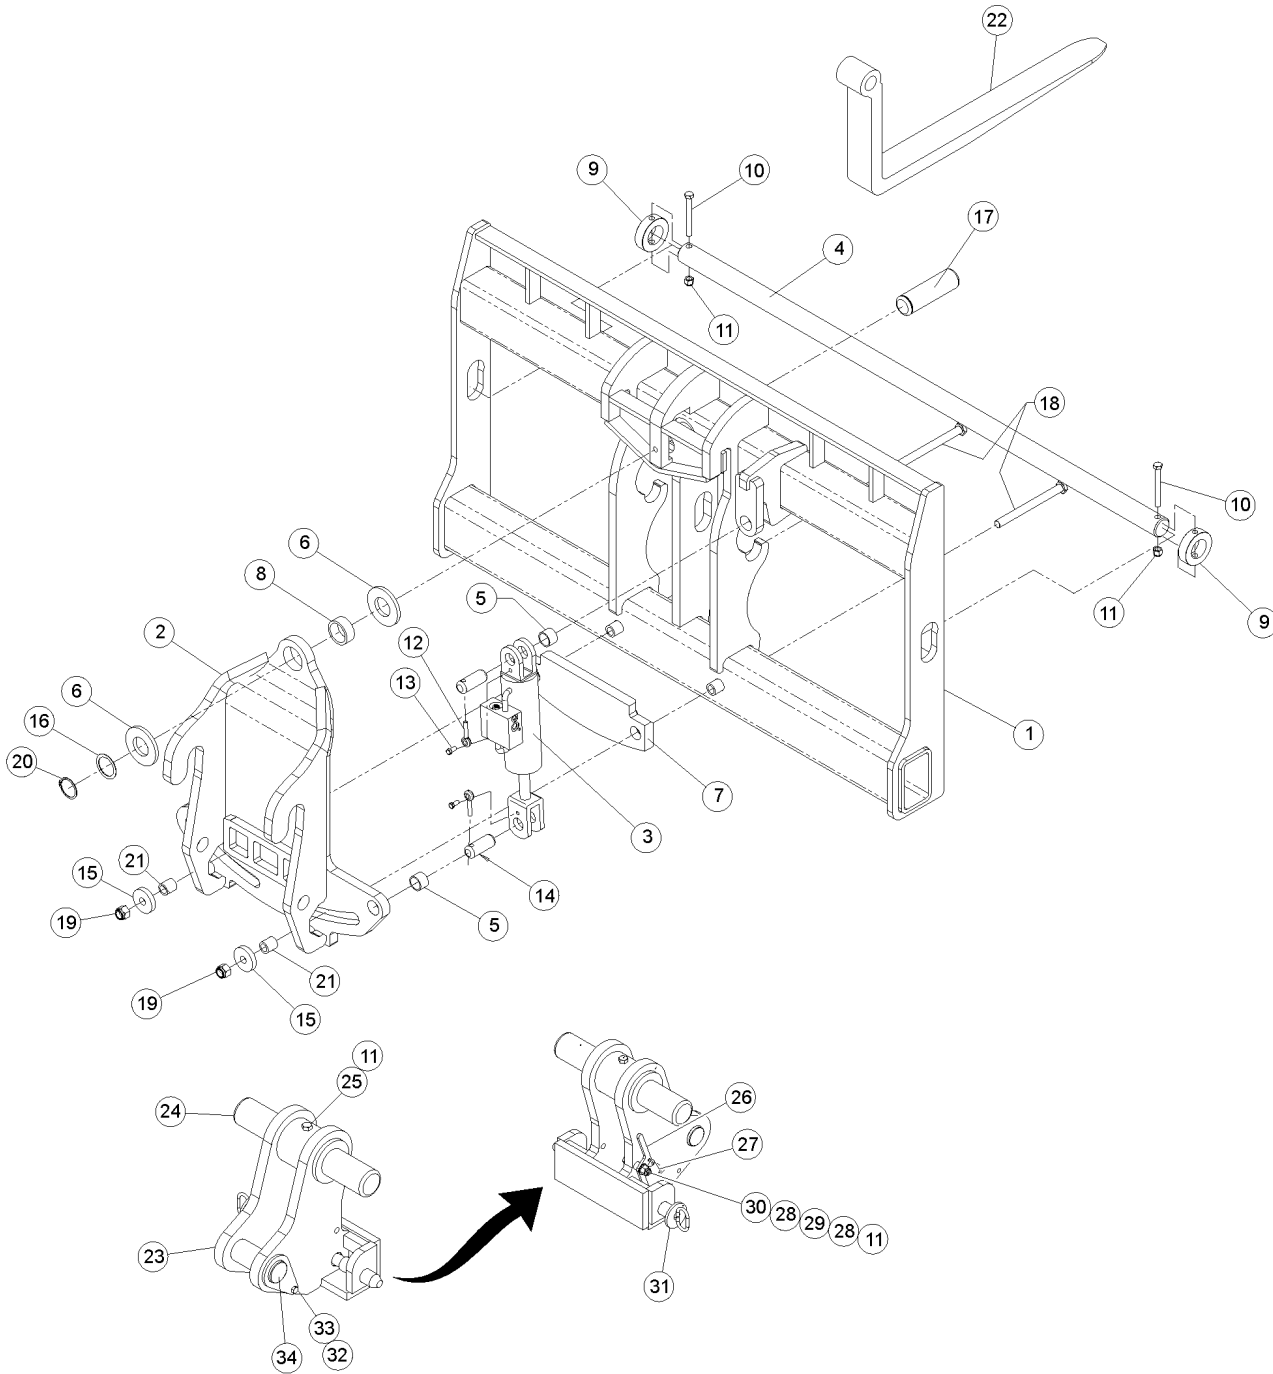

604.2 Fork Frame, Rotate Attachment

604.2 Fork Frame, Rotate Attachment

Item	Part No.	Description	Qty.	Item	Part No.	Description	Qty.
--	822267GT	ASSY, 48" ROT, CARRIAGE, 10K		30	39479GT	SCREW,HHC,1/2-13 X 2.75.....1	1
--	822268GT	ASSY, 60" ROT, CARRIAGE, 10K		31	3-1335GT	LOCK PIN.....1	1
--	822269GT	ASSY,72" ROT, CARRIAGE, 10K		32	4828GT	NUT, NYLOCK, 3/8-16.....3	3
--	822275GT	PLUMB ASSY, ROTATE		33	5224GT	SCREW,HHC,3/8-16 X 2.....1	1
1	822274GT	WELDMENT, 72" CARRIAGE, QA		34	141949GT	WELDMENT,TILT PIN,KIT.....1	1
--	822262GT	WELDMENT, 48" CARRIAGE, QA.....1					
--	822273GT	WELDMENT, 60" CARRIAGE, QA.....1					
2	822266GT	WELDMENT, CARRIAGE PIVOT,ROTATE.....1	1				
3	216571GT	CYLINDER, ROTATE.....1	1				
--	217158GT	SEAL KIT CYL ROTATE, 216571					
--	49130-3500GT	HOSE ASSY 3/8, STR.....2	2				
--	77014GT	VALVE,COUNTERBALANCE,3800 PSI.....2	2				
4	228391GT	PIN,FORK,60"FORK FRAME.....1	1				
--	228392GT	PIN,FORK,48"FORK FRAME.....1	1				
5	30370GT	BEARING,1.25IDX1.5ODX1.00L.....2	2				
6	216567GT	WEAR PAD, SPACER PIVOT.....2	2				
7	216568GT	WEAR PAD, LOWER ROTATE.....1	1				
8	T107482GT	BEARING,2.0 ID X 2.5 OD X 1.0L.....1	1				
9	1-1113GT	COLLAR,FORK TINE PIN.....2	2				
10	13854GT	SCREW,HHC,1/2-13 X 4.5,GRD.8.....2	2				
11	117493GT	NUT,NYLOCK,1/2-13,GR8.....2	2				
12	25284GT	ROD END,.375 X 2.25***.....2	2				
13	94195GT	SCREW,HHC,3/8-16 X .75,GR 8.....2	2				
14	216635GT	PIN, 1.25DIA X 3.15LG, 1 HOLE.....2	2				
15	215639GT	PLATE, RETAINER.....2	2				
16	216569GT	WASHER, HARDENED, 2.01X2.75X.06,PLTD.....1	1				
17	216570GT	PIN, 2.00 OD X 6.75 LG, 1 RING.....1	1				
18	823939GT	SCREW, HHC, 3/4-10 X 8.5, GR8.....2	2				
19	77051GT	NUT,NYLOCK,3/4-10,GRD.8.....2	2				
20	1253815GT	SNAP RING,EXTERNAL,2.00,ZAG.....1	1				
21	215638GT	TUBE,SPACER.....2	2				
22	1254549GT	WELDMENT,FORK TINE,60".....2	2				
22B	1254548GT	WELDMENT,FORK TINE,48".....2	2				
22D	1254550GT	WELDMENT,FORK TINE,72".....2	2				
23	130855GT	WELDMENT,QA MOUNT.....1	1				
24	130944GT	PIN,2.50DIA X 15.38LG,1HOLE.....1	1				
25	96430GT	SCREW,HHC,1/2-13 X 5.....2	2				
26	123378GT	PLATE,QA LOCK SPRING LEVER.....1	1				
27	123500GT	SPRING.....1	1				
28	13066GT	WASHER,FLAT,5 HARDENED.....2	2				
29	123501GT	TUBE,QA LOCK LEVER SPACER.....1	1