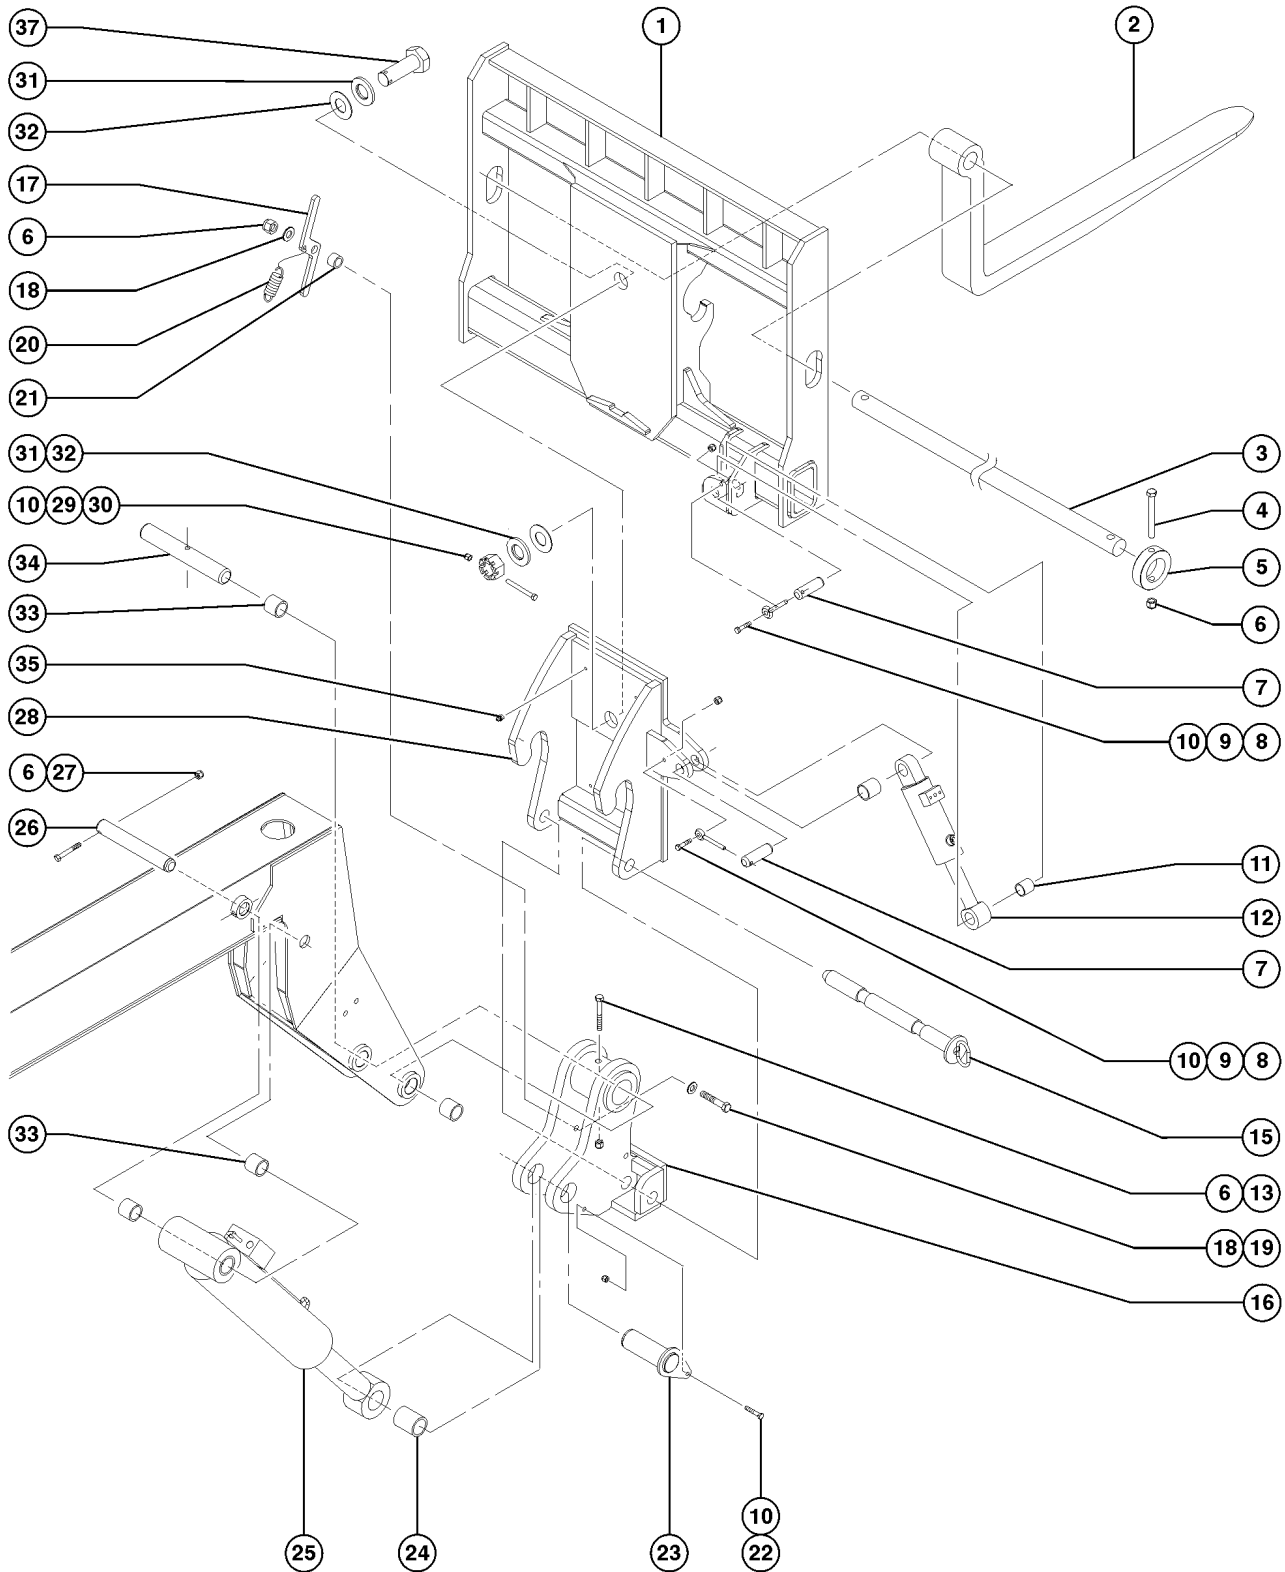

604.1 Fork Frame, Rotate Attachment

604.1 Fork Frame, Rotate Attachment

Item	Part No.	Description	Qty.
1	130987GT	WELDMENT,48"CARRIAGE,ROTATE.....1	
2	1254548GT	WELDMENT,FORK TINE,48".....2	
3	141002GT	PIN,FORK,48" FORK FRAME.....1	
4	13854GT	SCREW,HHC,1/2-13 X 4.5,GRD.8.....2	
5	1-1113GT	COLLAR,FORK TINE PIN.....2	
6	117493GT	NUT,NYLOCK,1/2-13,GR8.....4	
7	123581GT	PIN,ROTATE CYLINDER.....2	
8	13918GT	SCREW,HHC,3/8-16 X 1.75,GRD.8.....1	
9	45226GT	ROD END,.375 X 3.69.....2	
10	4828GT	NUT, NYLOCK, 3/8-16.....3	
11	112732GT	BUSH,1.249 1.503 1.500L 660BRZ.....2	
12	123580GT	CYLINDER,ROTATE***.....1 (includes item 11)	
13	96430GT	SCREW,HHC,1/2-13 X 5.....1	
15	3-1335-1GT	PIN,QUICK ATTACH LOCKING.....1	
16	130855GT	WELDMENT,QA MOUNT.....1	
17	123378GT	PLATE,QA LOCK SPRING LEVER.....1	
18	13066GT	WASHER,FLAT,.5 HARDENED.....2	
19	39479GT	SCREW,HHC,1/2-13 X 2.75.....1	
20	123500GT	SPRING.....1	
21	123501GT	TUBE,QA LOCK LEVER SPACER.....1	
22	5224GT	SCREW,HHC,3/8-16 X 2.....1	
23	108910GT	WELDMENT,TILT PIN.....1	
24	123188GT	BEARING,2.00IDX2.50ODX1.50L.....1	
25	1253245GT	CYLINDER, TILT,1056/844.....1 (Replaces cylinder 108811 at SN GTH1015E-10978)	
--	1258122GT	SEAL KIT,TILT CYLINDER 1253245 (Seal kit for cylinder 1253245)	
--	130416GT	SEAL KIT, CYLINDER T109799 (Seal kit for cylinder 108811- used in machines before SN GTH1015E-10978)	
26	108857GT	PIN,2.00DIA X 13.88LG,1HOLE.....1	
27	6732GT	SCREW,HHC,1/2-13 X 3.25.....1	
28	130990GT	WELDMENT,CARRIAGE,PIVOT, ROT.....1	
29	141427GT	NUT,SLOTTED HEX,2UNC-12THD,GR8.....1	
30	6-5206-28GT	SCREW,HHC,3/8-16X3.5,GR8.....1	
31	1-1073GT	WASHER.....2	
32	123445GT	T WASHER,4.00X2.00X.125.....2	
33	108864GT	BEARING,2.50IDX3.00 ODX1.50LG.....2	
34	130944GT	PIN,2.50DIA X 15.38LG,1HOLE.....1	
35	28646GT	ZERK,GREASE,1/8 NPT.....4	
37	141426GT	BOLT,HMB,2-12X5 7/8,GR8.....1