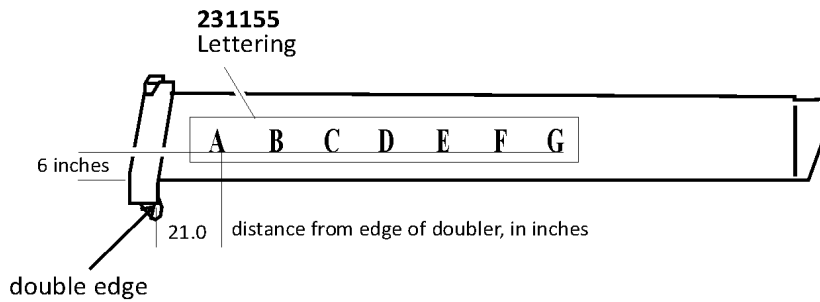

A TEREX BRAND
GTH-1056

103.2 Decals with Words, Cab and Attachments (from GTH1012-16292)

No Parts List associated with this diagram

104.1 Decals with Symbols, Cab Side

104.1 Decals with Symbols, Cab Side

Item	Part No.	Description	Qty.
--		DECAL KIT,SYM,1056,COMPLETE <i>(214328 will be available soon) (does not include load charts)</i>	
1	82560GT	DECAL,SYMBOL-SKIN INJECT HAZRD.....	2
2	114379GT	DECAL,COSMETIC,GENIE GTH-1056...	2
3	123709GT	DECAL,GRAY VINYL, SHAPED.....	1
4	133029GT	DECAL,FALLING OBJECT HAZARD....	2
5	133031GT	DECAL,BURN HAZARD,SYMB.....	3
6	133032GT	DECAL,CRUSH HAZ MOVING PT,SYMB.....	1
7	133033GT	DECAL,CRUSH,ROLLING MACHIN SYM.....	2
8	133034GT	DECAL,CRUSH,TIRE ROTATE,SYMB....	4
9	133038GT	DECAL,CRUSH HAZ,MOVING PTS,SYM.....	1
10	133041GT	DECAL,FALL HAZ,NO RIDERS SYMB...2	
11	133044GT	DECAL,FOOT CRUSH,OUTRIGGER SYM.....	4
12	231155GT	DECAL, A-G, GTH1056, WHITE.....	1