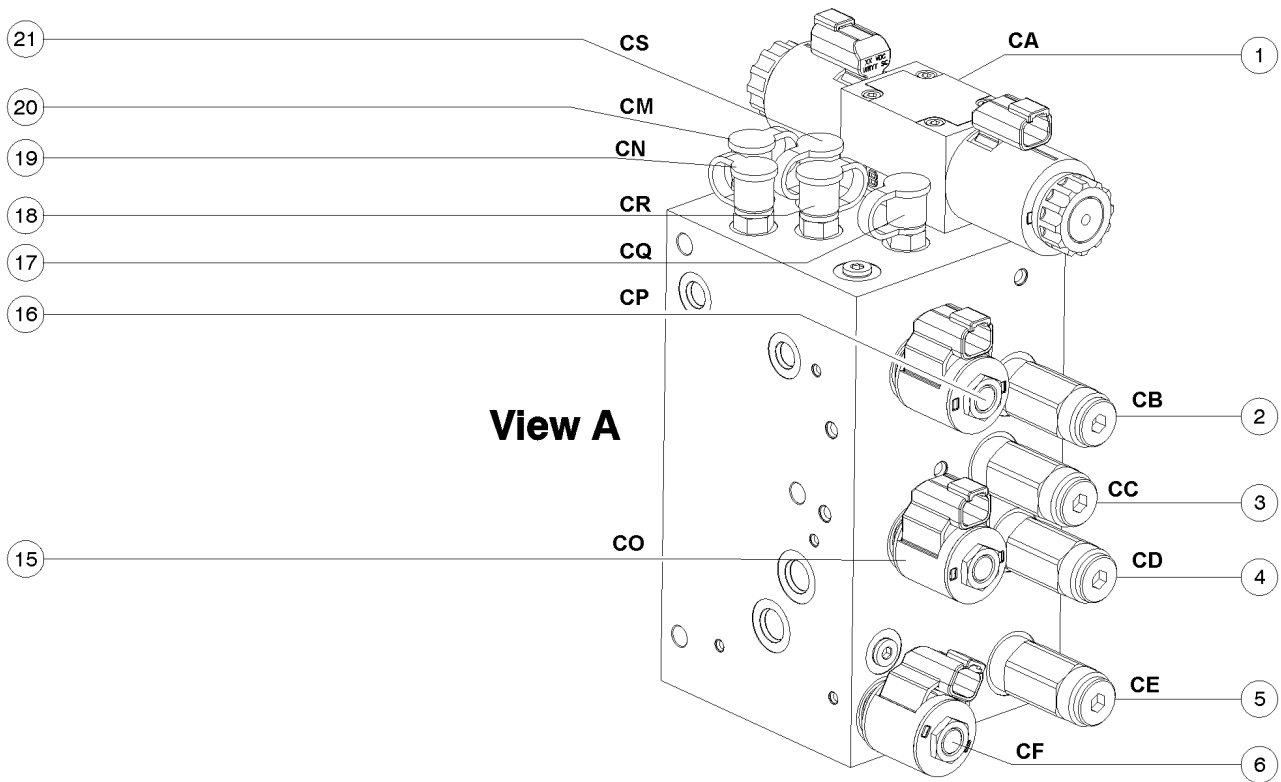

810.1 Secondary Function Manifold