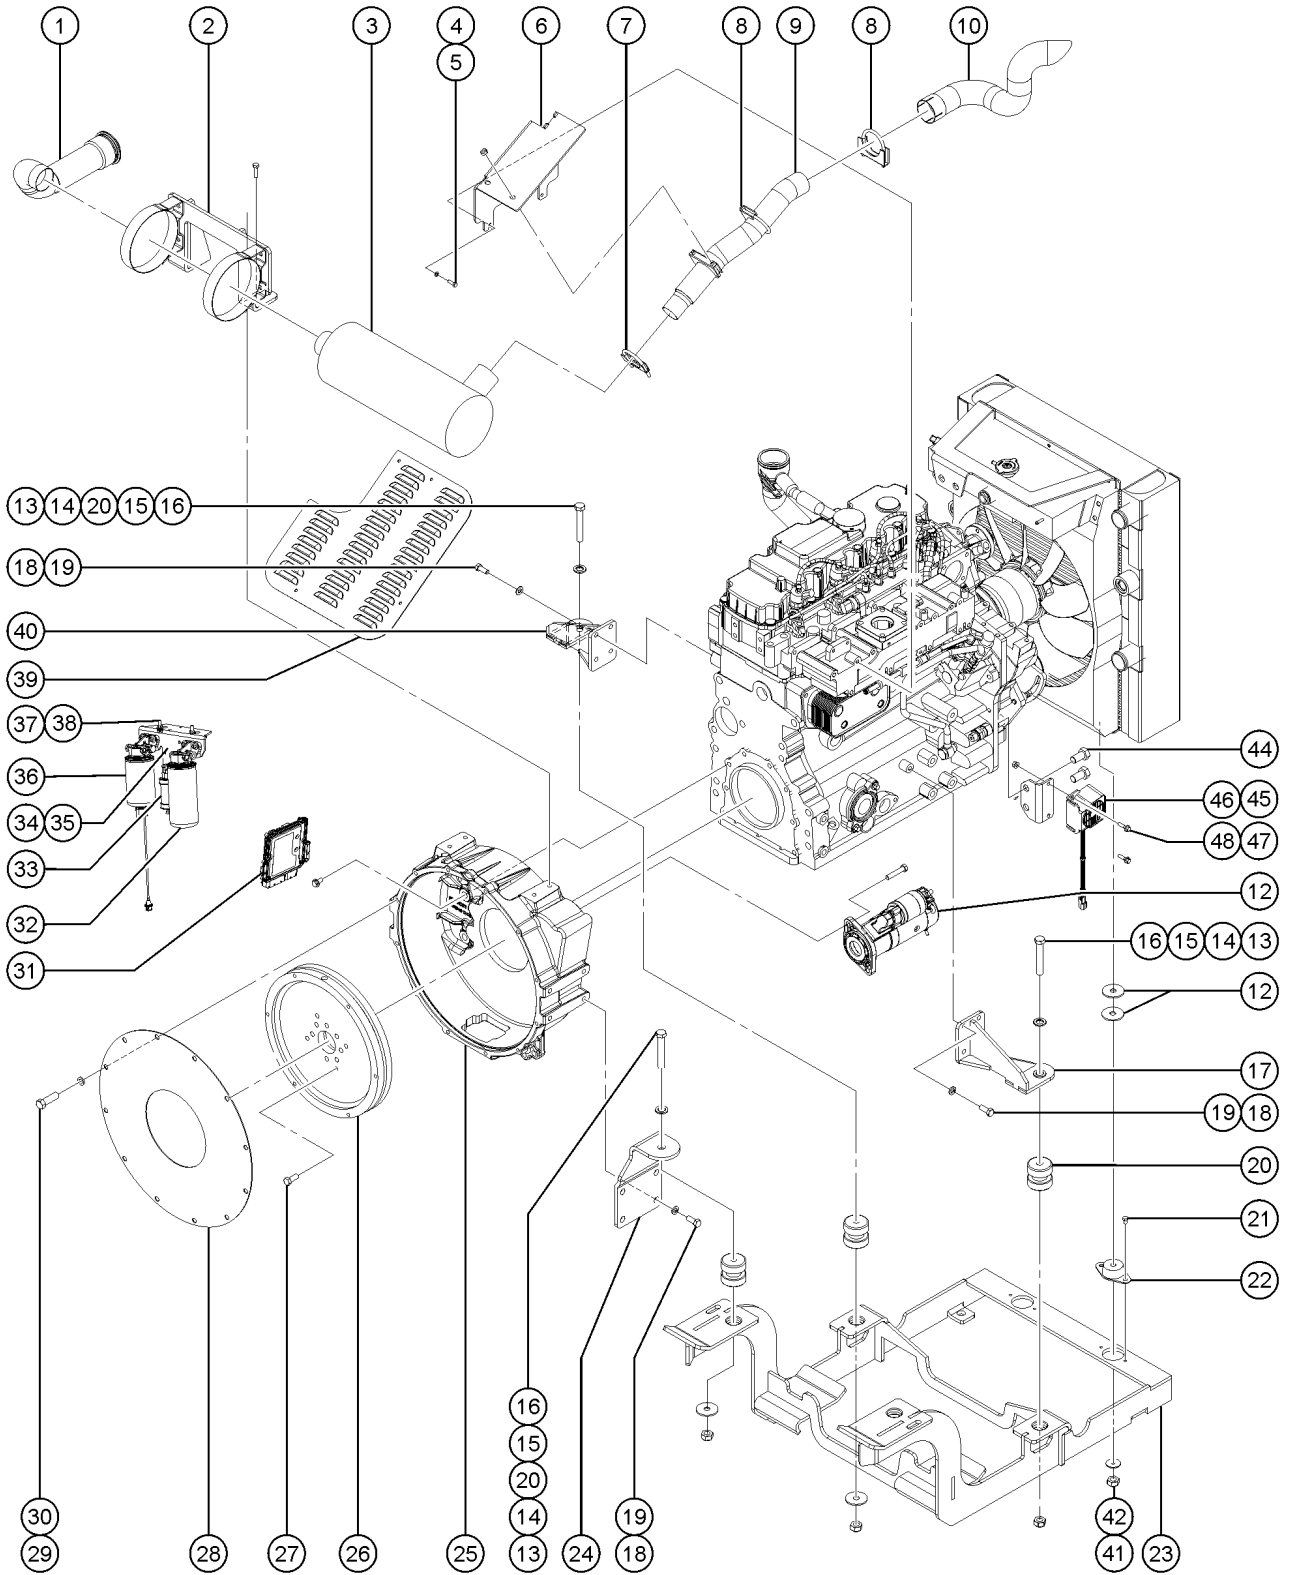

512.1 Deutz TCD3.6 T3 Engine, View 2

512.1 Deutz TCD3.6 T3 Engine, View 2

Item	Part No.	Description	Qty.	Item	Part No.	Description	Qty.
--				--	823057GT	FILTER,FUEL,SPIN-ON,TCD3.6	
1	237161GT	PIPE,TURBO TO MUFFLER,TCD3.6 T...	1	33	236259GT	LIFT PUMP,FUEL,DEUTZ.....	1
2	237163GT	MOUNT,MUFFLER,DEUTZ TCD3.6 T3... <i>muffler clamps sold separately</i>	1	34	825048GT	FORMING,FILTER MOUNT,DEUTZ,10K.....	1
--	824764GT	BAND,MUFFLER,DEUTZ TCD3.6.....	2	35	105214GT	CABLE TIE MOUNT, WINGED.....	1
3	237162GT	MUFFLER,DEUTZ TCD3.6 T3.....	1	36	1261239GT	ASSY,FUEL PREFILTER,DEUTZ 2.9.....	1
4	49379GT	SCREW,HHC,M8 X 1.25 X 25.....	2	--	0745010291GT	SENSOR	
5	33277GT	WASHER,FLAT,M8,YELLOW ZINC.....	2	--	236260GT	PRE-FILTER,FUEL,DEUTZ	
6	1254527GT	WLDMNT,EXST MNT,TCD3.6 T3,10K.... <i>(traffic black)</i>	1	37	122202GT	SCREW,FLANGE,HHC,3/8-16X1.25	
7	71911GT	CLAMP,MUFFLER, 2.50 INCH.....	1	38	48425GT	NUT,LOCKING-LRG.FLANGE,3/8-16	
8	141326GT	CLAMP,MUFFLER,3".....	3	39	237872GT	FORMING, ENG COVER, DEUTZ-JD.....	1
9	219431GT	PIPE,EXHAUST,MID,TCD3.6 T3,10K....	1	40	218702GT	LEFT ENGINE MOUNT, DEUTZ TCD3.6.....	1
10	117877GT	PIPE, TAILPIPE.....	1	41	6022GT	NUT,HEX,3/8-16	
11	236247GT	STARTER,4KW,DEUTZ TCD3.6.....	1	42	6021GT	WASHER, LOCK, .375	
--	824987GT	RELAY,STARTER,DEUTZ.....	1	44	1255807GT	SCREW,HHF,M16-2.0X30,DIN6921,1.....	2
12	15086GT	WASHER,FLAT,.375 X 1.5 X .125		45	824079GT	SCREW,HHF,1/4-20X1,8,ZAG.....	2
13	53909GT	SCREW,HHC,5/8-11 X 4.0 GR8.....	4	46	824027GT	NUT,TL FLG,1/4-20,G,ZAG.....	2
14	13064GT	WASHER,FLAT,625 HARDENED		47	219457GT	HARNES, BACKUP ALARM..... <i>(includes alarm)</i>	1
15	33418GT	WASHER,FLAT,625 X 2.25 X .15		--	217469GT	ALARM, BACKUP WARNING	
16	6024GT	NUT,NYLOCK,5/8-11		48	1254543GT	BRACKET,BACK UP ALARM.....	1
17	218703GT	RIGHT ENGINE MOUNT, DEUTZ TCD3.6.....	1				
18	49381GT	SCREW,HHC,M12 X 30					
19	49410GT	WASHER,FLAT,M12					
20	117779GT	ISOLATOR,RUBBER,TRANS.....	4				
21	18544GT	SCREW,SHC,5/16-18 X .5					
22	218713GT	LOWER RAD ISOLATORS, DEUTZ TCD3.6.....	2				
23	219322GT	ENGINE SKID, DEUTZ TCD 3.6.....	1				
24	218709GT	MTG,L,FLYWHEEL HSNG,10K,TCD3.6.....	1				
--	825551GT	MTG,RIGHT,FLYWHEEL HSNG,10K,TCD3.6.....	1				
25	219321GT	FLYWHL HOUSING,DTZ TCD3.6, 10K...1					
26	219340GT	FLYWHEEL,DEUTZ TCD3.6,10K.....	1				
27	141233GT	BOLT, 10X20MM X 10.9GR FLANGE....	4				
28	130886GT	PLATE,PERKINS FLYWHEEL COVER...1					
29	85099GT	SCREW,SHC,M8X1.25X20,GR 12.9					
30	49408GT	WASHER,LOCK,M8					
31	214795GT	ECM, DEUTZ D2.9.....	1				
--	18504GT	NUT, LOCKING, LG.FLANGE, 1/4-20					
--	8915GT	SCREW,HHC,1/4-20 X 1.25					
32	236266GT	FILTER,FUEL,DEUTZ TCD3.6..... <i>includes filter head</i>	1