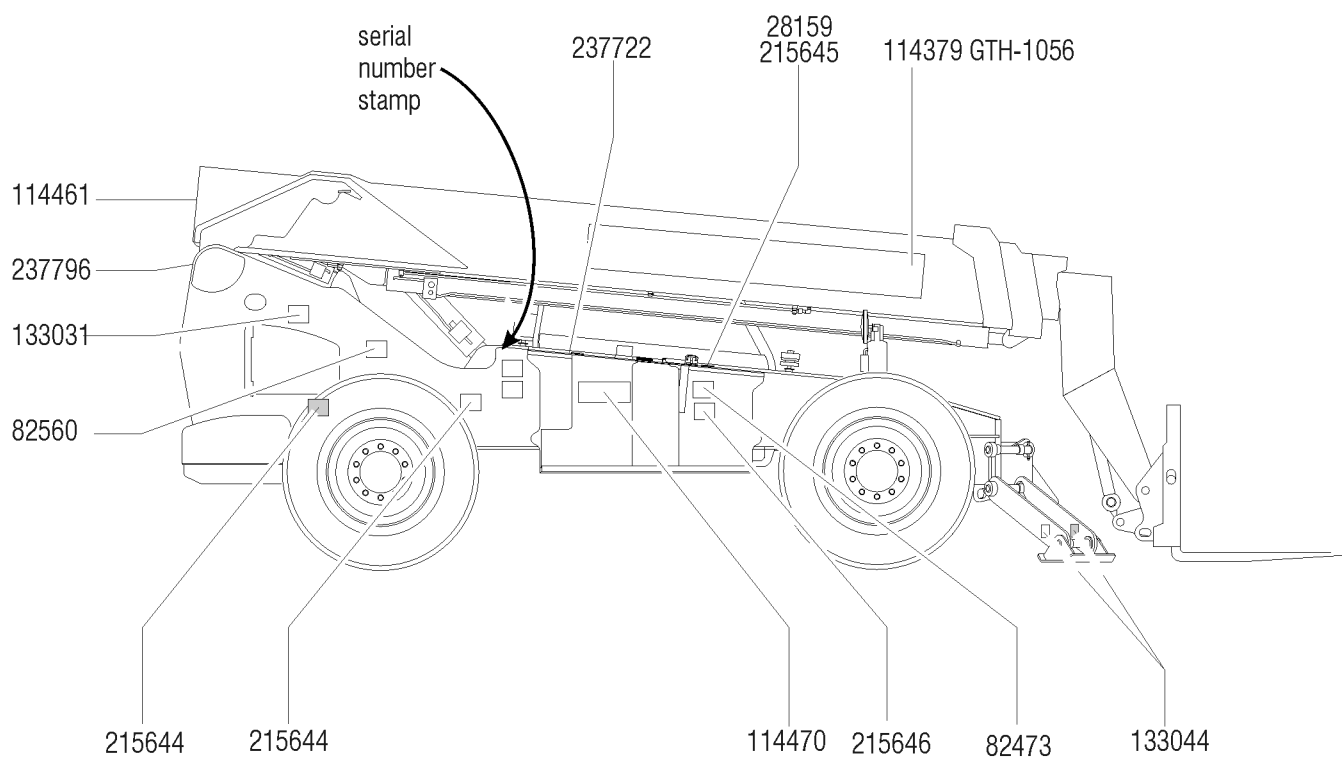

105.1 Decals with Symbols, Hydraulic Tank Side

Item	Part No.	Description	Qty.
--		Ref. DECAL KIT,SYM,1056,COMPLETE (refer to 104.1)	
1	28159GT	DECAL,LABEL,DIESEL FUEL.....1	1
2	82473GT	DECAL,SYMBOL-COMP ACCESS.....1	1
3	82481GT	DECAL,SYMBOL-BATTERY SAFETY.....1	1
4	82560GT	DECAL,SYMBOL-SKIN INJECT HAZRD.....2	2
5	114379GT	DECAL,COSMETIC,GENIE GTH-1056...2	2
6	114461GT	DECAL,GTH 1056 STACKED,WHITE.....1	1
7	114470GT	Cosmetic - Genie Logo.....1	1
8	123707GT	DECAL,GRAY VINYL,RECT SHAPE.....1	1
9	123708GT	DECAL,GRAY VINYL, SHAPED.....1	1
10	133029GT	DECAL,FALLING OBJECT HAZARD.....2	2
11	133031GT	DECAL,BURN HAZARD,SYMB.....3	3
12	133033GT	DECAL,CRUSH,ROLLING MACHIN SYM.....2	2
13	133034GT	DECAL,CRUSH,TIRE ROTATE,SYMB...4	4
14	133042GT	DECAL,EXPLSION/BURN HAZ SYMB...1	1
15	133044GT	DECAL,FOOT CRUSH,OUTRIGGER SYM.....4	4
16	237720GT	DECAL,BODYCRUSH,ROLLING MACHINE.....2	2

105.2 Decals with Symbols, Hydraulic Tank Side (from GTH1012-16292)