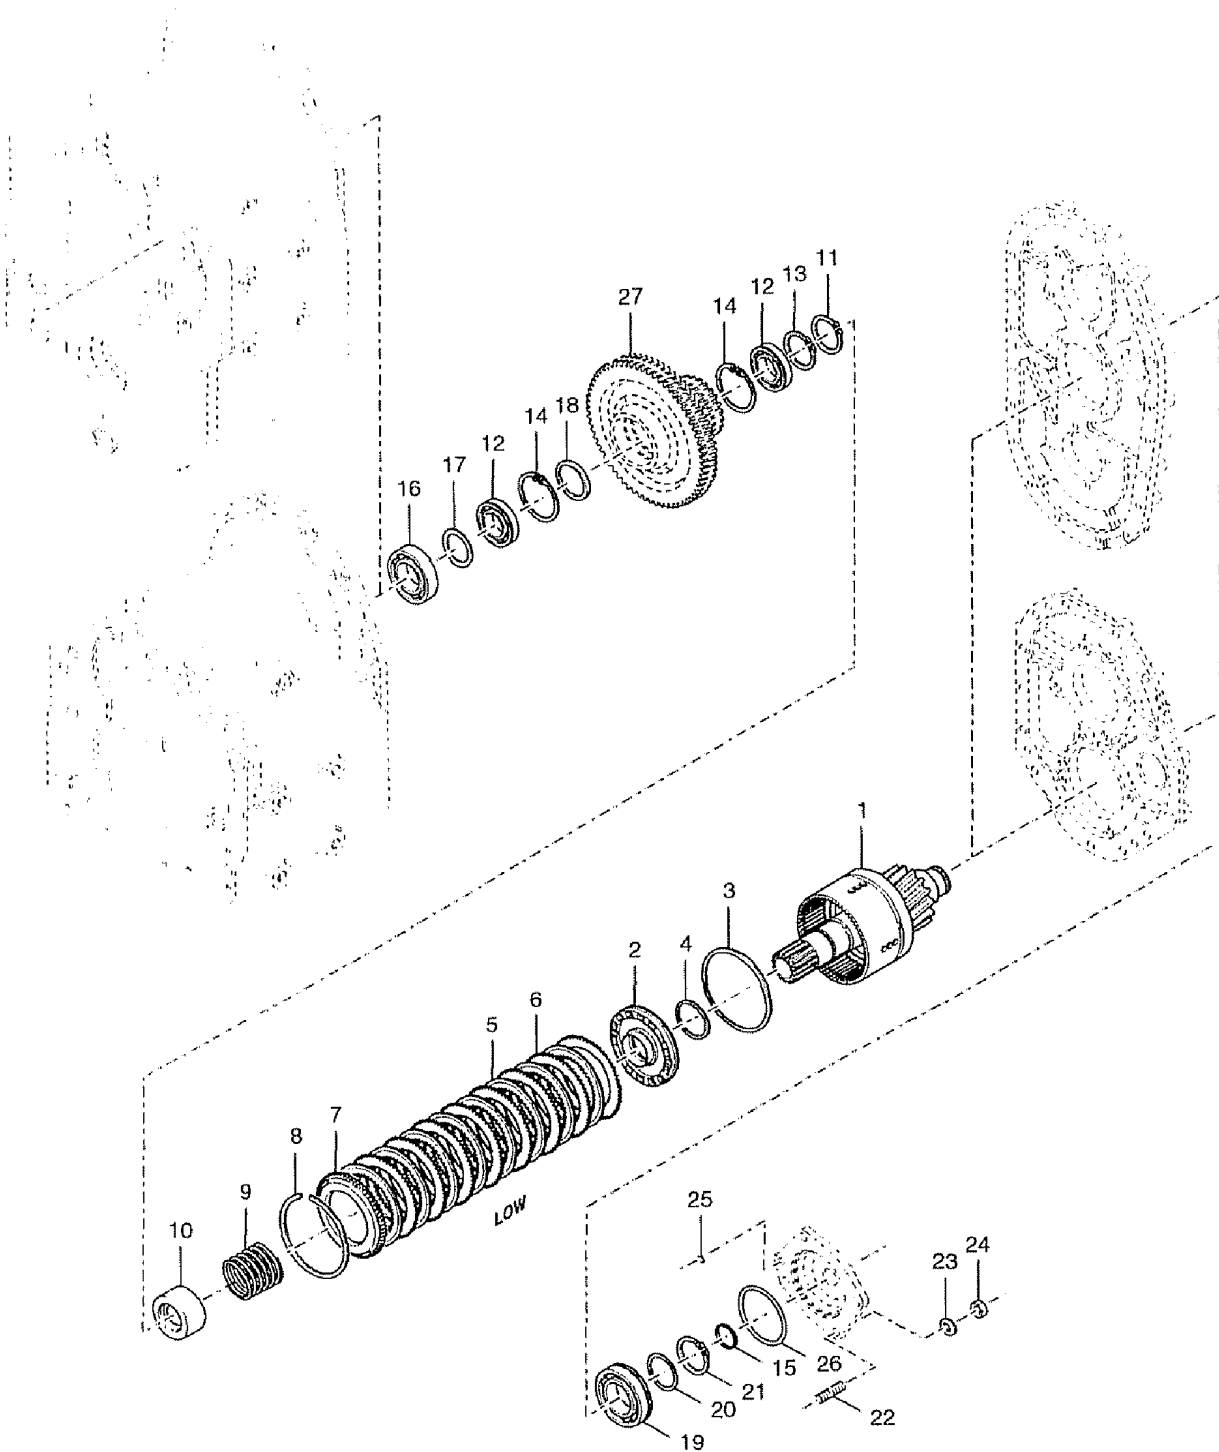

312.1 Low Speed Shaft Assembly

312.1 Low Speed Shaft Assembly

Item	Part No.	Description	Qty.
1	7-126-576GT	ASSY,VALVE.....1 <i>(includes items 3 and 4)</i>	1
2	7-126-575GT	ASSY,CLUTCH PISTON & SEALS.....1	1
3	7-126-145GT	SEAL,CLUTCH PISTON,OUTER.....1	1
4	7-126-144GT	SEAL,CLUTCH PISTON,INNER.....1	1
5	7-126-166GT	DISC,CLUTCH,INNER.....8	8
6	7-126-147GT	DISC,CLUTCH,OUTER.....8	8
7	130435GT	END PLATE.....1	1
8	7-126-150GT	SNAP RING,BACKING PLATE.....1	1
9	7-126-151GT	SPRING,PISTON RETURN.....1	1
10	7-126-152GT	RETAINER,SPRING.....1	1
11	7-126-153GT	SNAP RING,SPRING RETAINER.....1	1
12	7-126-156GT	BEARING,LOW SPEED GEAR.....2	2
13	7-126-165GT	RING,RETAINER.....1	1
14	7-126-163GT	RING,RETAINING-LOCATING.....1	1
15	7-126-170GT	RING.....1	1
16	7-126-161GT	BEARING,LOW SPEED CLUTCH SHAFT.....1	1
17	7-126-162GT	SPACER,LOW SPEED SHAFT,FRT.BRG.....1	1
18	7-126-164GT	SPACER,LOW SPEED GEAR.....1	1
19	130438GT	BEARING.....1	1
20	7-126-48GT	WASHER,BEARING SUPPORT.....1	1
21	7-126-165GT	RING,RETAINER.....2	2
22	7-126-176GT	BEARING.....4	4
23	7-126-10GT	LOCKWASHER,TUBE CLIP SCREW....4	4
24	7-126-111GT	NUT,BEARING CAP STUD.....4	4
25	7-126-173GT	O-RING,REAR BEARING CAP.....1	1
26	7-126-171GT	O-RING,REAR BEARING CAP.....1	1
27	130429GT	GEAR,LOW CLUTCH.....1 <i>(refer to 306.1)</i>	1