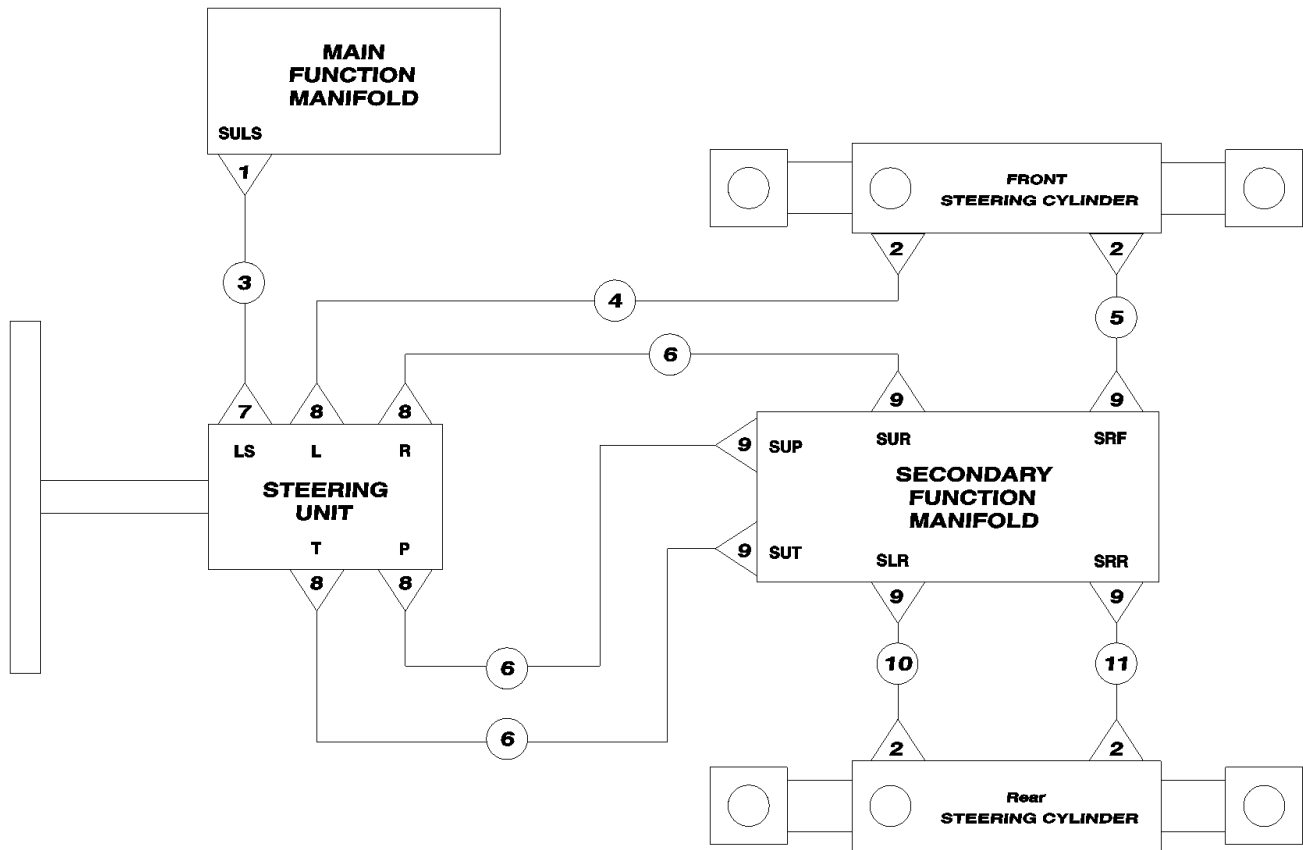

801.1 Steering System

LEGEND	
	FITTING
	HOSE ASSEMBLY
	CONNECTOR