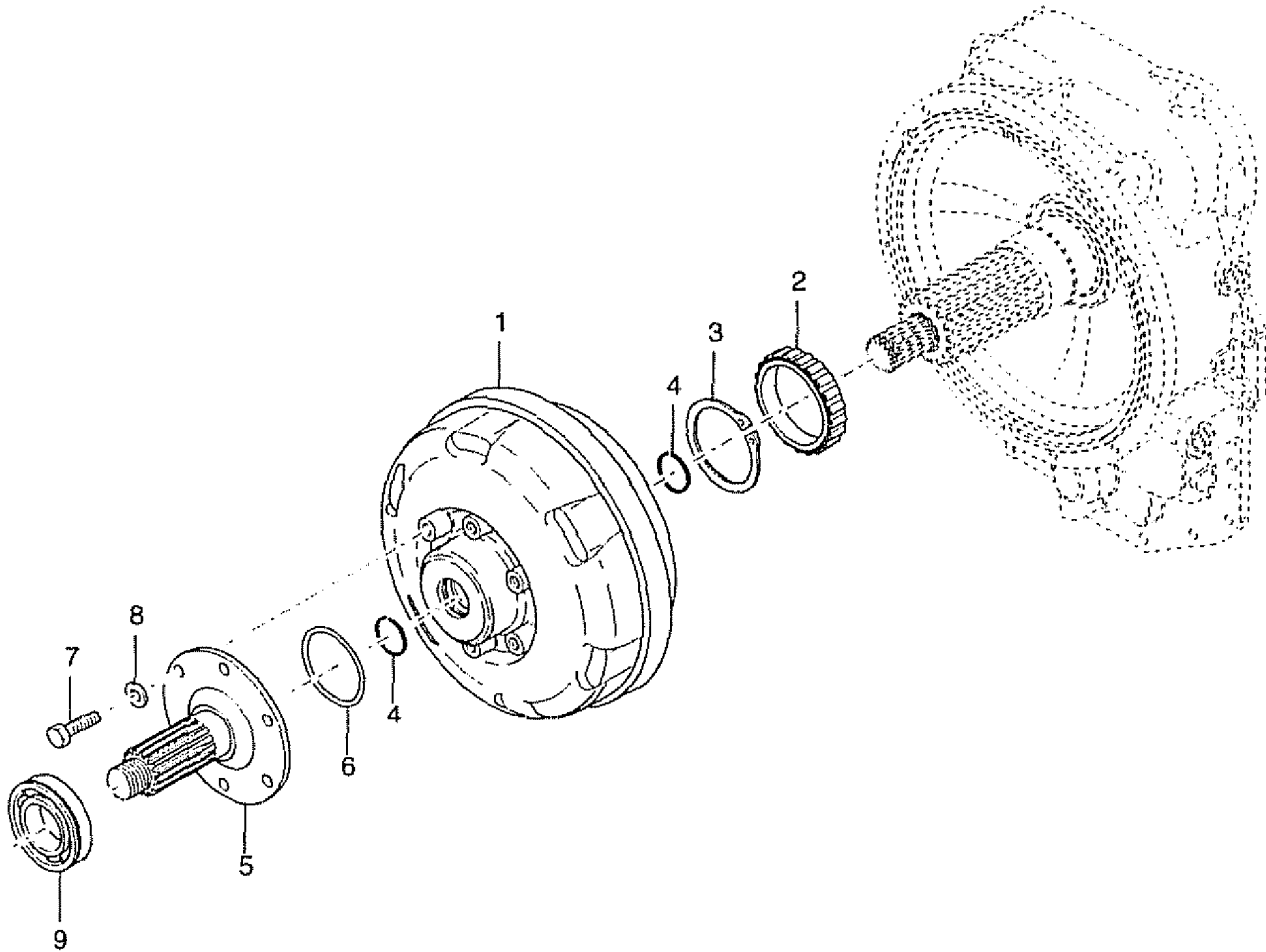

305.1 Torque Converter Assembly

305.1 Torque Converter Assembly

Item	Part No.	Description	Qty.
1	7-126-638GT	ASSY,TORQUE CONVERTER.....	1
2	7-126-540GT	BEARING,IMPELLER HUB GEAR.....	1
3	7-126-639GT	RING,EXTERNAL SNAP.....	1
4	7-126-640GT	RING,TURBINE RETAINING.....	2
5	130426GT	SHAFT,INPUT.....	1
6	130427GT	O-RING,INPUT SHAFT.....	1
7	7-126-53GT	SCREW,INPUT SHAFT TO CONVERTER.....	6
8	7-126-54GT	LOCKWASHER.....	6
9	130428GT	BEARING.....	1