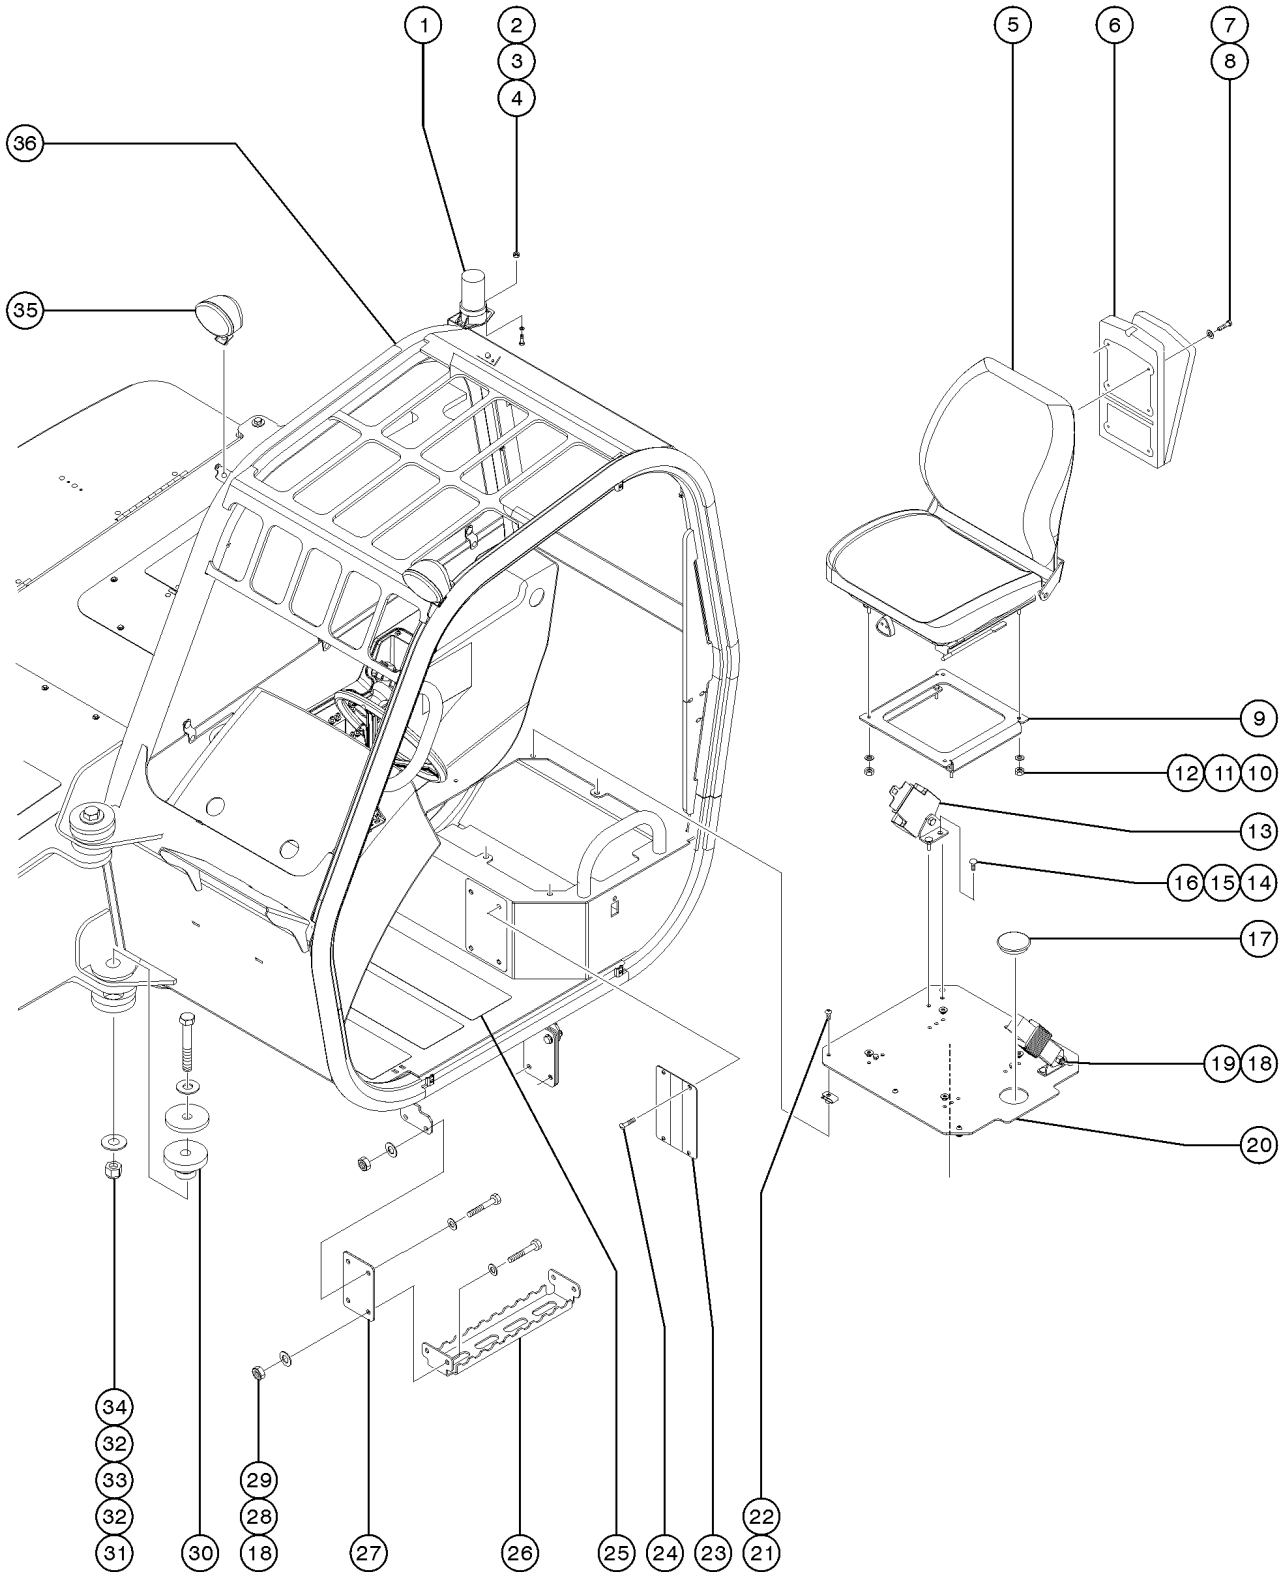

401.1 Standard Cab Components, View 1 (to SN GTH1012-16291)

401.1 Standard Cab Components, View 1 (to SN GTH1012-16291)

Item	Part No.	Description	Qty.	Item	Part No.	Description	Qty.
--	825974GT	KIT, BEACON LIGHT		27	123108GT	STRAP,FLEXIBLE STEP.....	2
1	231931GT	STROBE, BEACON, AC COMP, 12-80V		28	6095GT	WASHER,FLAT,USS,1/2",Y	
--	105556GT	LENS,FLASHING BEACON for 105107		29	141579GT	BOLT,FLANGE,1/2-13 X 1.75	
--	105557GT	BULB,FLASHING BEACON for 105107		30	123139GT	ISOLATOR,CAB.....	4
--	123814GT	HARNNESS,STROBE.....	1	31	123189GT	NUT,NYLOCK,1-8,GR8.....	4
2	5365GT	NUT,NYLOCK,10-24		32	38859GT	WASHER,FLAT,USS,1",Y	
3	6146GT	WASHER,FLAT,MS,#10,Y		33	1-1532GT	WASHER,RUBBER MOUNT,CAB.....	4
4	71874GT	BOLT,CARRIAGE,#10-24X.50,G2		34	117316GT	SCREW,HHC,1-8X6.5,GR8.....	4
5	123137GT	SEAT ASSY, STD.....	1	35	123802GT	HEAD LIGHT	
5A	123574GT	SEAT ASSY, FULL-SUSPENSION (option)		--	123802GT	HEAD LIGHT..... (includes fasteners)	2
6A	44743GT	MANUAL BOX W/DECALS***..... USA/Canada/Australia	1	--	123821GT	TERM.,156 BULLET MALE,16-14GA	
6B	24514GT	BOX,INSTRUCTION STORAGE Europe/Asia/South America (decal required; refer to Section100)		36	108995GT	WELDMENT,CAB.....	1
7	123773GT	BOLT,LAG,1/4NCX1,HEXHEAD					
8	6638GT	WASHER, FLAT, USS, 1/4"Y					
9	117629GT	FORMING,SEAT RISER.....	1				
10	6782GT	NUT,NYLOCK,5/16-18					
11	5397GT	WASHER,FLAT,USS,5/16",Y					
12	13000GT	SCREW,HHC,5/16-18 X 1.25					
13	117530GT	SEATBELT ASSY,3" RETRACTABLE.....	1				
--	123310GT	FORMING,SEATBELT BRACKET					
14	105092GT	BOLT,CARRIAGE,3/8-16X1.25,GR5					
15	6097GT	WASHER, FLAT, USS, 3/8", Y					
16	4828GT	NUT, NYLOCK, 3/8-16					
17	123572GT	HOLE PLUG, 3 IN.....	1				
18	117493GT	NUT,NYLOCK,1/2-13,GR8					
19	33987GT	SCREW,HHC,1/2-13 X 1, GR 5					
20	117288GT	PLATE,SEAT MOUNT.....	1				
21	28487GT	SCREW,BHHS,3/8-16 X 1					
22	108581GT	SPRING CLIP,3/8-16 LG ZINC					
23	130314GT	COVER,CAB AIR INTAKE.....	1				
24	14297GT	SCREW,BHHS,1/4-20 X .75					
25	7-287-01GT	BLK SAFETY WALK 6 IN WIDE RO.....223-inches (Qty. 2)					
25A	7-287-01GT	BLK SAFETY WALK 6 IN WIDE RO.....12-inches (Qty. 1)					
25B	7-287-02GT	BLK SAFETY WALK 2 IN WIDE RO.....16-inches (Qty. 1)					
26	123265GT	FORMING,CAB STEP.....	1