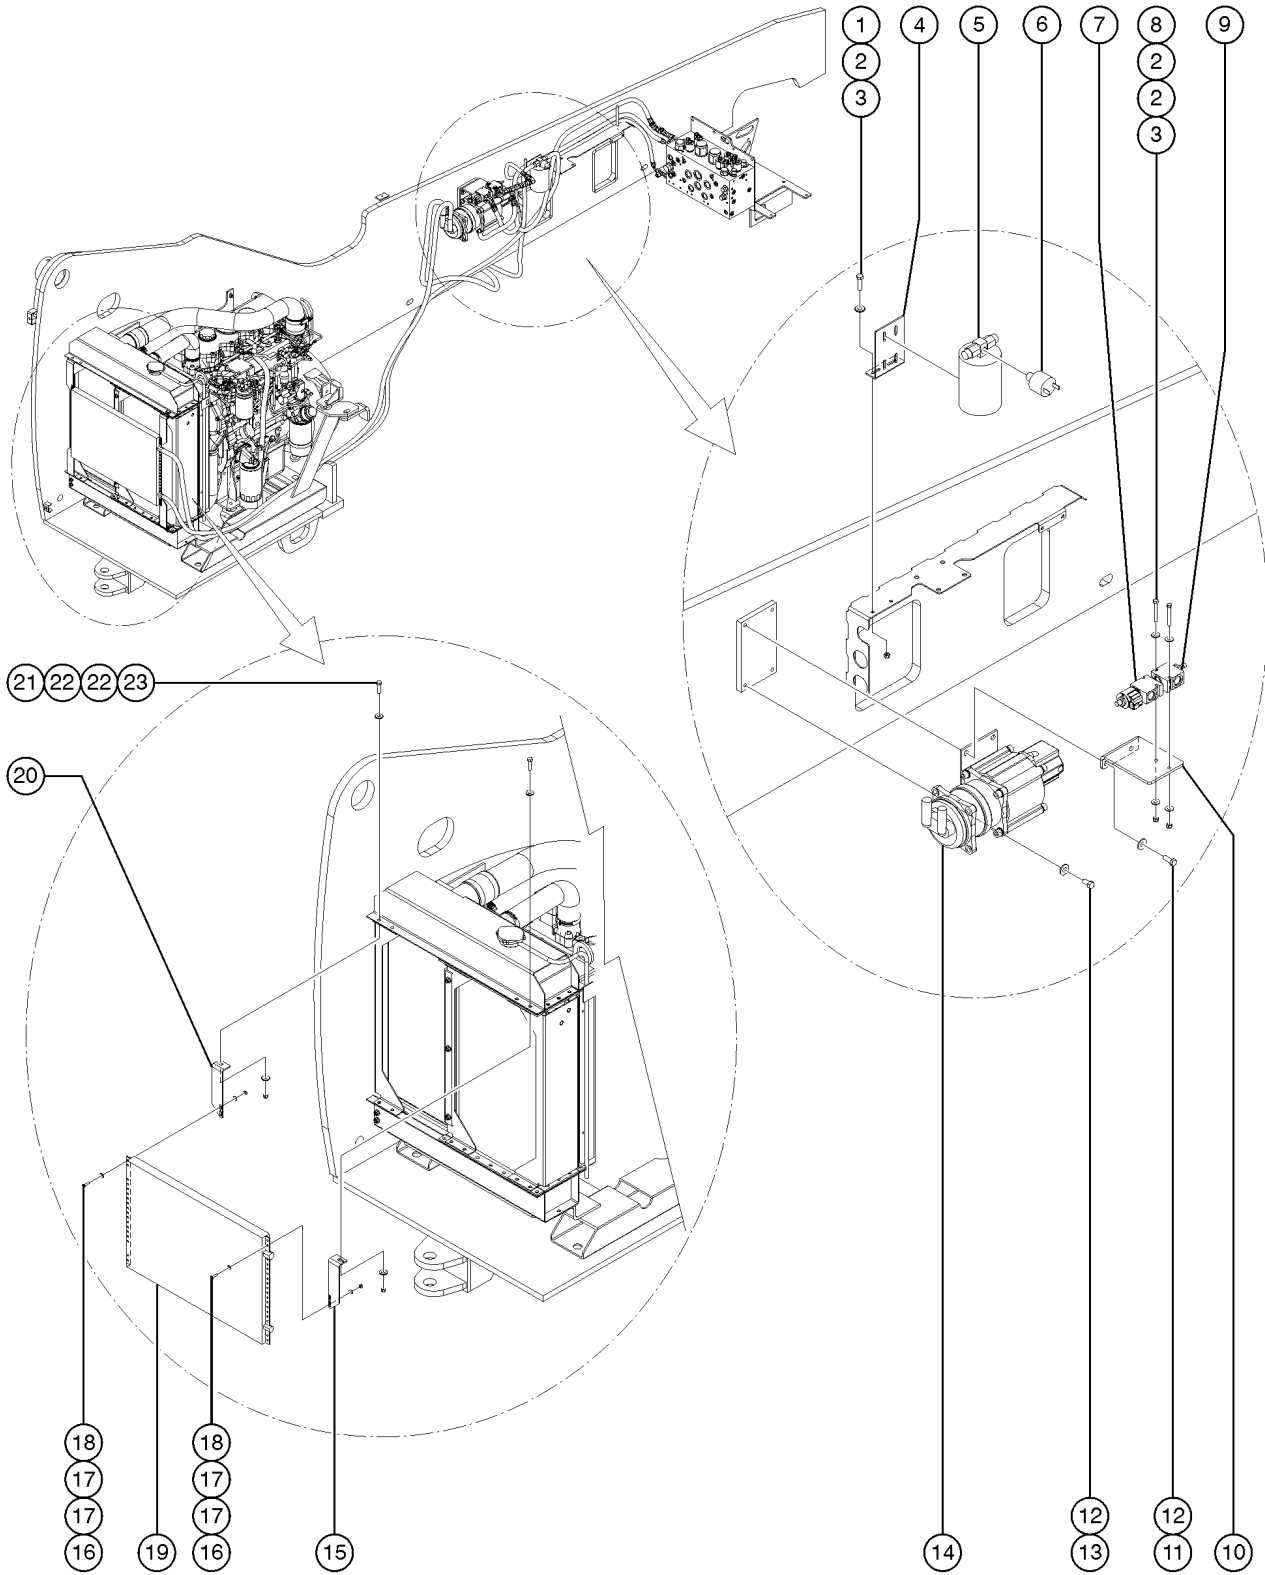

904.1 Air Conditioning Assembly, Perkins

904.1 Air Conditioning Assembly, Perkins

Item	Part No.	Description	Qty.
--	T107213GT	HARNES, CHASSIS, AC	
--	T107218GT	LOOM,SPLIT,1" DIA X 10' LONG	
1	6888GT	SCREW, HHC, 1/4-20 X 1	
2	6638GT	WASHER, FLAT, USS, 1/4"Y	
3	6091GT	NUT, NYLOCK, 1/4-20	
4	T107223GT	FORMING,REC-DRIER BRKT.....1	
5	T107209GT	RECEIVER-DRIER, AC.....1	
--	T107210GT	CLAMP, WORM DRIVE, 3IN.....2	
6	T107212GT	BINARY SWITCH, AC.....1	
7	T107384GT	VALVE ASSY,HYD AC CONTROL.....1	
--	104759GT	COIL,12VDC #8 DTSCH IP69 ECOIL	
--	115210GT	SOLENOID VALVE	
--	44174GT	NUT-COIL SHORT	
--	T107387GT	MANIFOLD, HYD	
8	4266GT	SCREW,HHC,1/4-20 X 2	
9	T107385GT	VALVE ASSY,AC FLOW CONTROL.....1	
--	T107386GT	MANIFOLD,HYD, FLOW CONTROL	
--	T107896GT	VALVE,FLOW CONTROL,ADJ PC	
10	T107220GT	FORMING,AC COMP VALVE MTG.....1	
11	6175GT	SCREW, HHC, 3/8-16 X	
12	6097GT	WASHER, FLAT, USS, 3/8", Y	
13	8255GT	SCREW, HHC, 3/8-16 X .75	
14	T107208GT	AC COMPRESSOR,HYD.....1	
--	T107837GT	COMPRESSOR, AC, GTH10XX	
--	T107838GT	MOTOR,HYD,AC COMPRESSOR	
--	T107839GT	COUPLER, SHAFT, HYD AC COMP	
--	T107840GT	HOUSING, COUPLER/COMPRESSOR	
--	T107841GT	OIL. REFRIGERATION,10OZ BOTTLE	
15A	T107222GT	FORMING,AC COND MTG RB-LT.....2 (top, shown)	
15B	T107221GT	FORMING,AC COND MTG LB-RT (bottom)	
16	49816GT	SCREW,PHILLIPS,PHM,10-32 X .75	
17	6146GT	WASHER,FLAT,MS,#10,Y	
18	6178GT	NUT,NYLOCK,10-32	
19	T107211GT	AC CONDENSER, RAD MNTD.....1	
20A	T107221GT	FORMING,AC COND MTG LB-RT.....2 (top, shown)	
20B	T107222GT	FORMING,AC COND MTG RB-LT (bottom)	
21	13000GT	SCREW,HHC,5/16-18 X 1.25	
22	5397GT	WASHER,FLAT,USS,5/16",Y	
23	6782GT	NUT,NYLOCK,5/16-18