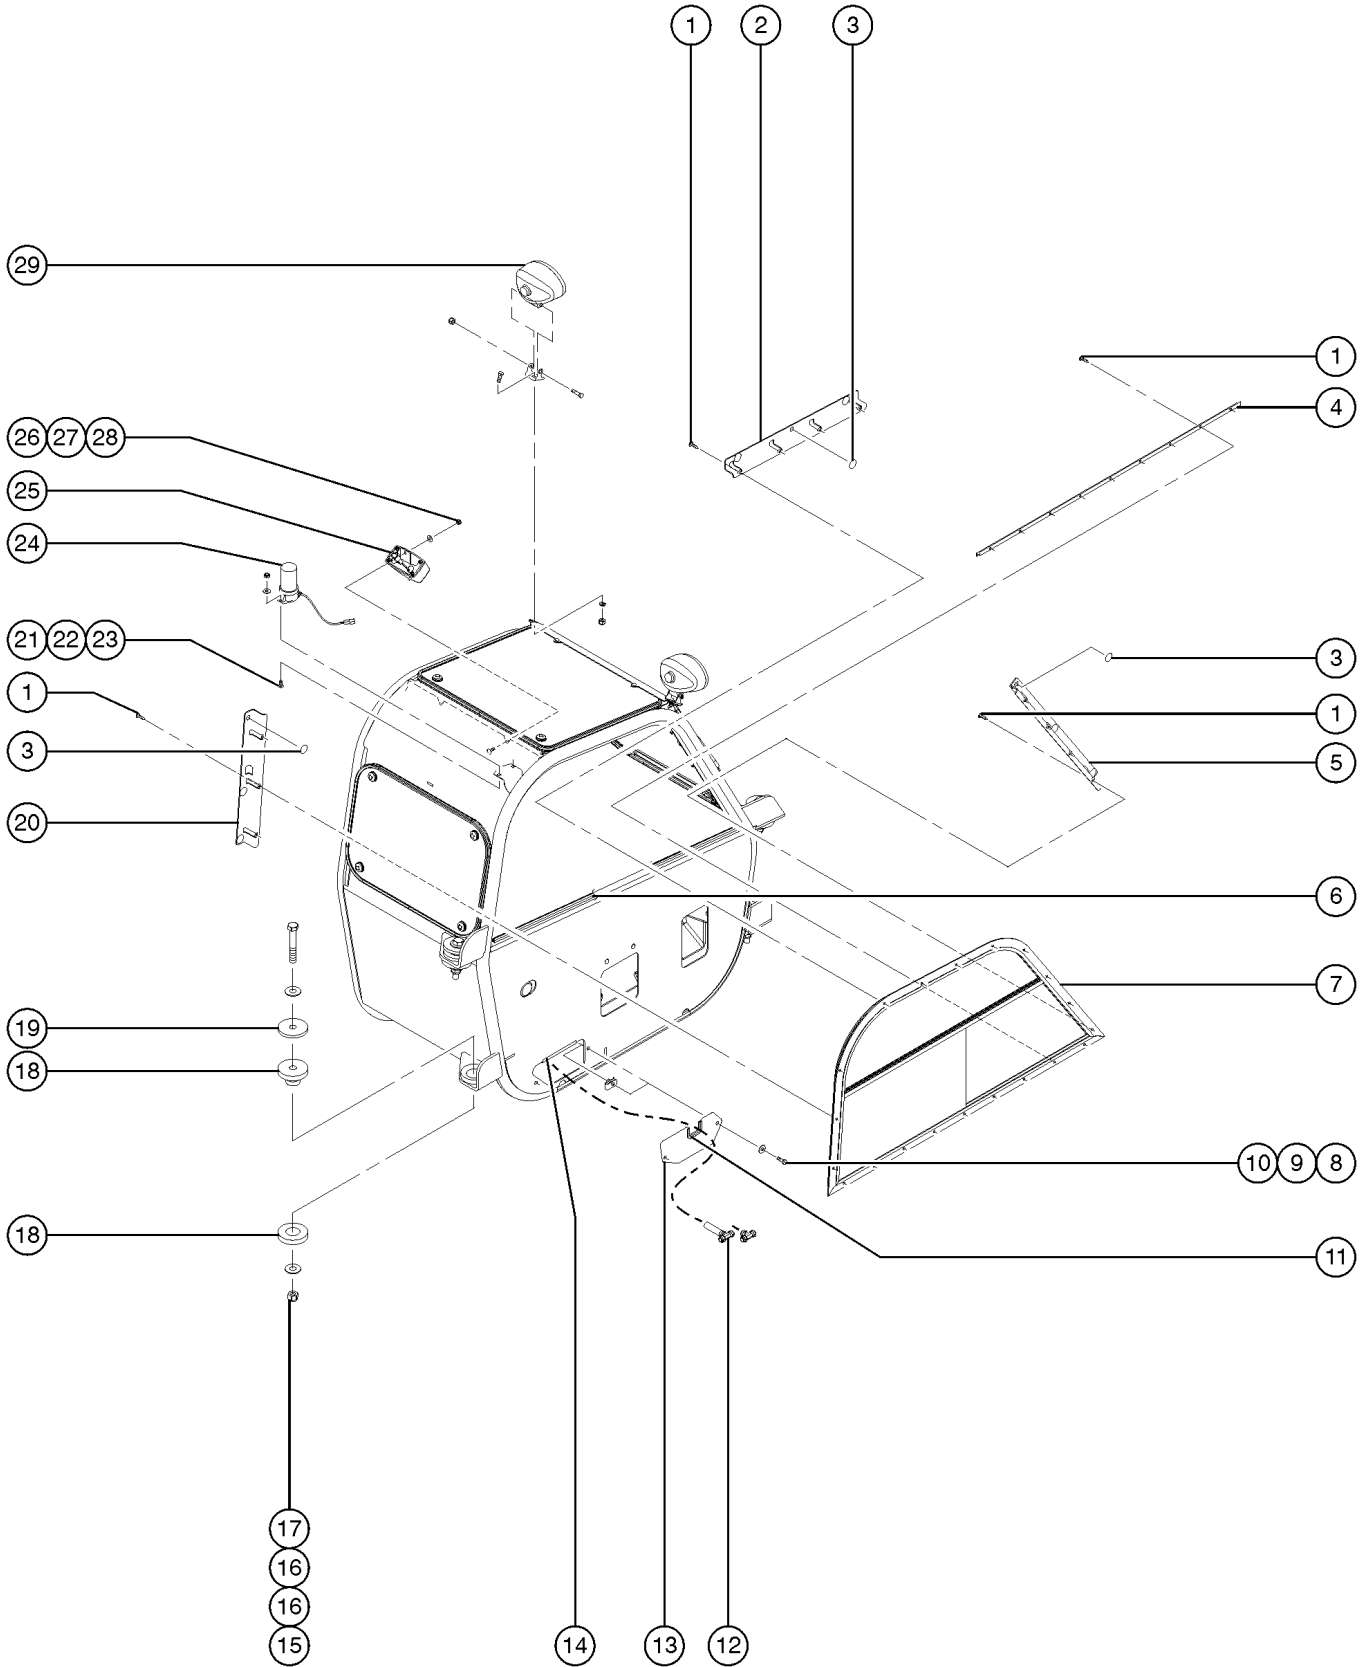

407.1 Enclosed Cab Assembly Option, View 3 (to SN GTH1012-16291)

407.1 Enclosed Cab Assembly Option, View 3 (to SN GTH1012-16291)

Item	Part No.	Description	Qty.
1	130333GT	SCREW,SELF DR TEK PH#8 X .75	
2	130250GT	FORMING,SLIDER MOUNT TOP	
3	47478GT	BUMPER, RUBBER, 1"OD X .461H.....9	
4		CAP.....1 (component no longer available)	
5	130252GT	FORMING,SLIDER MOUNT FRONT.....1	
6	46718GT	TRIMLOCK,BLACK,3/16.....54	
7	130217GT	WINDOW, SLIDER.....1	
--	138014GT	SVC ACC.,RH SLIDING WINDOW	
--	218489GT	KNOB, LOCKING	
--	218490GT	HANDLE, D15, HIGH	
8	6175GT	SCREW, HHC, 3/8-16 X	
9	6097GT	WASHER, FLAT, USS, 3/8", Y	
10	108581GT	SPRING CLIP,3/8-16 LG ZINC	
11	46718GT	TRIMLOCK,BLACK,3/16.....5.5	
12	7-297-02GT	CONNECTOR,HOSE,Y.....2	
13	130125GT	COVER,PANEL ACCESS.....1	
14	46718GT	TRIMLOCK,BLACK,3/16.....8	
15	123189GT	NUT,NYLOCK,1-8,GR8.....4	
16	38859GT	WASHER,FLAT,USS,1",Y	
17	117316GT	SCREW,HHC,1-8X6.5,GR8.....4	
18	123139GT	ISOLATOR,CAB.....4	
19	1-1532GT	WASHER,RUBBER MOUNT,CAB.....4	
20	130251GT	FORMING,SLIDER MOUNT BACK.....1	
21	71874GT	BOLT,CARRIAGE,#10-24X.50,G2	
22	6146GT	WASHER,FLAT,MS,#10,Y	
23	5365GT	NUT,NYLOCK,10-24	
24	105107GT	STROBE,BEACON W/O HARDWARE***.....1	
--	105556GT	LENS,FLASHING BEACON for 105107	
--	105557GT	BULB,FLASHING BEACON for 105107	
--	123814GT	HARNES,STROBE.....1	
25	123819GT	LIGHT,DOME,GTH	
--	119065GT	CONN,RECEP 2 WAY ENDCAP DT	
--	123813GT	FORMING,DOME LIGHT,MOUNT	
--	123817GT	DOME LIGHT WITH CONNECTOR.....1	
26	6091GT	NUT, NYLOCK, 1/4-20	
27	6638GT	WASHER, FLAT, USS, 1/4"Y	
28	6878GT	BOLT,CARRIAGE,1/4-20 X .75,G2	
29	7-162-02GT	CAB LIGHT	
--	123802GT	HEAD LIGHT.....1 (with mounting fasteners)	
--	138015GT	SVC ACC.,INTERIOR DOMELIGHT