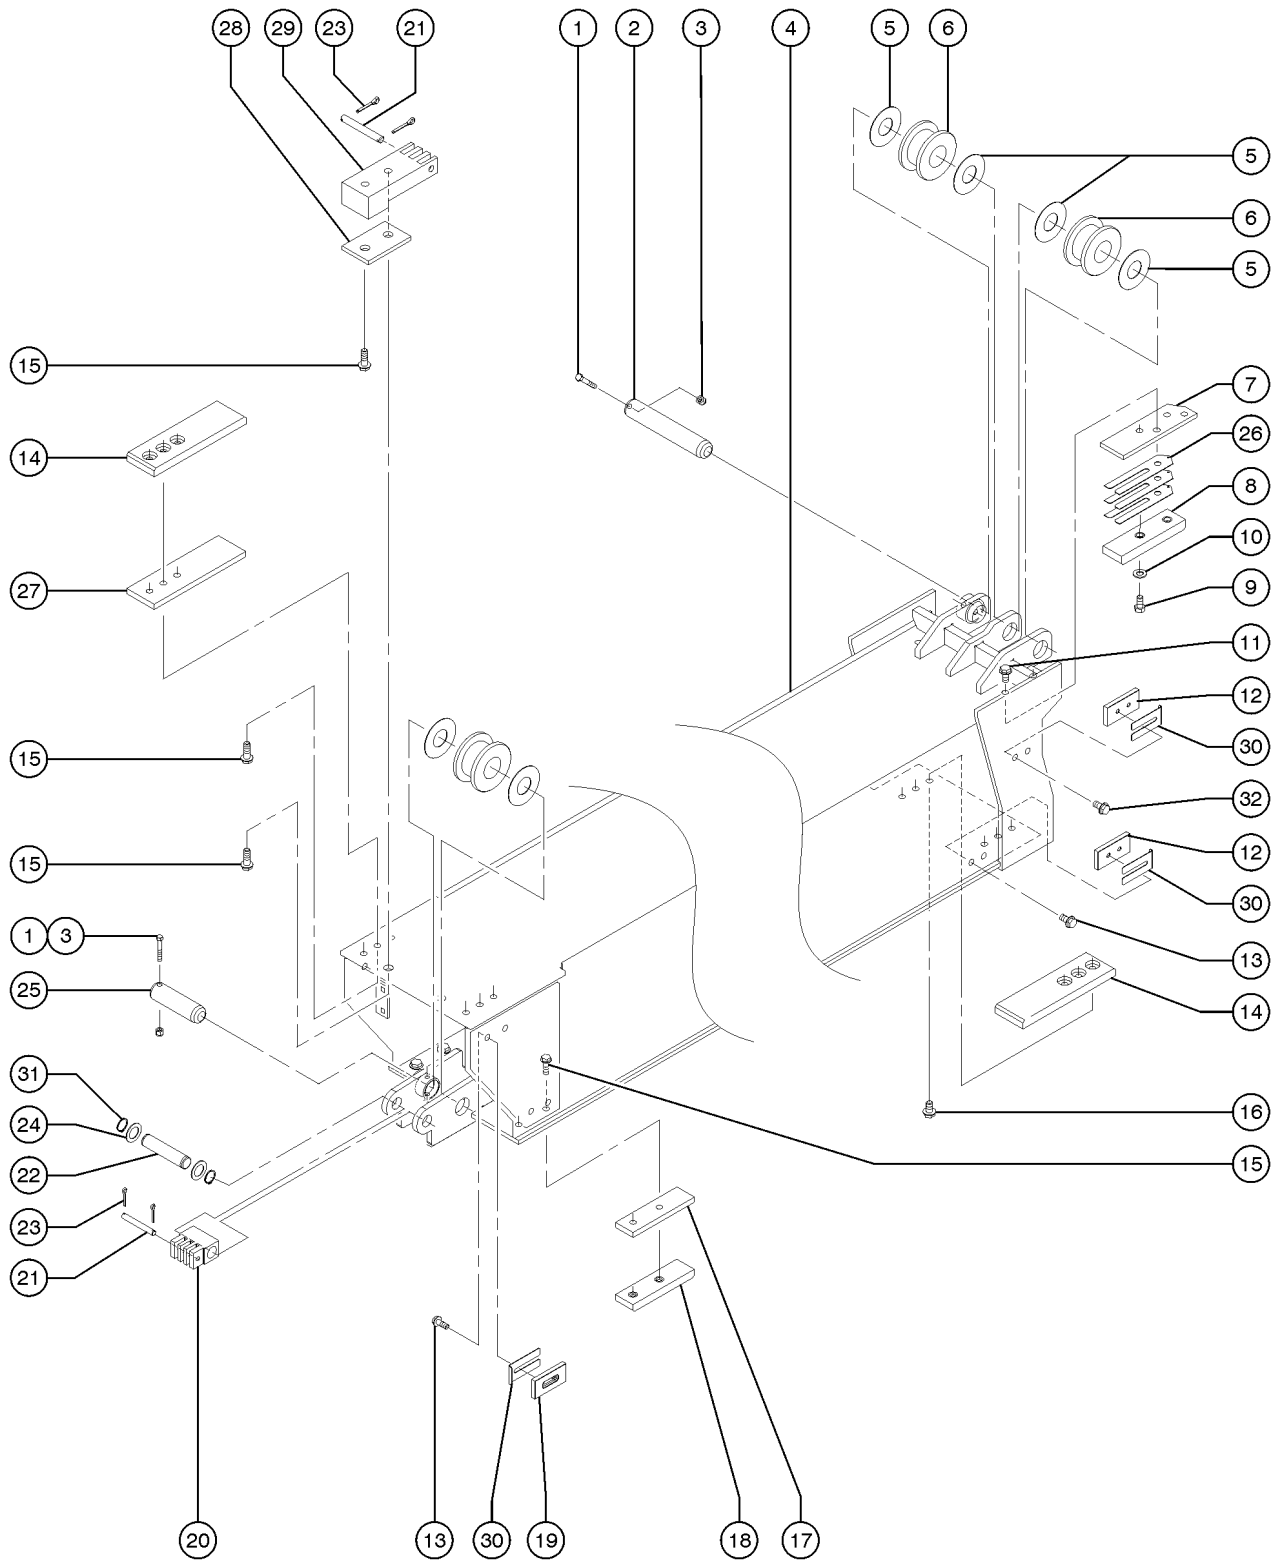

702.1 Small Middle Boom Assembly

702.1 Small Middle Boom Assembly

Item	Part No.	Description	Qty.
1	6-5206-20GT	SCREW,HHC,3/8-16X2.5,GR8.....	2
2	117777GT	PIN,1.50DIA X 8.75LG,1HOLE.....	1
3	4828GT	NUT, NYLOCK, 3/8-16.....	2
4	131497GT	WELDMENT,SMALL MIDDLE BOOM,#3..... <i>(must specify color, gray or Genie Blue)</i>	1
5	36603GT	WASHER,FLAT,1.56 X 3.5 X .061.....	6
6	130535GT	CHAIN SHEAVE ASSY,POLYGON <i>(includes 123187 and 141309)</i>	
--	123187GT	SHEAVE,CHAIN.....	3
--	141309GT	BEARING,1.5 X 2.0 X 2.5.....	6
7	123379GT	PLATE,WP SPACER,TAPPED.....	2
8	108871GT	WEARPAD,2X7X.88,LD.....	2
9	141448GT	SCREW,HHC,1/2-13X.875,GR8.....	4
10	13066GT	WASHER,FLAT,.5 HARDENED.....	4
11	123163GT	FLGHCS,1/2-13X.75,GR5,BLK PH.....	4
12	141027GT	ASSY,WEAR PAD,FRT 0.7" THK.....	4
13	123121GT	BOLT FLANGE,3/8NC-16X3/4LG,LT.....	12
14	108868GT	WEARPAD,10X3X.75HD.....	4
15	T106381GT	FLGHC,1/2-13X15,GR5,ZN,LOC.....	14
16	123163GT	FLGHCS,1/2-13X.75,GR5,BLK PH.....	6
17	108912GT	SPACER,2X7X.50.....	2
18	108869GT	WEARPAD,2X7X.75,LD.....	2
19	141025GT	ASSY,WEAR PAD,RR 0.5"THK	
20	130926GT	CHAIN ANCHOR,1"PIN,866.....	1
21	141045GT	PIN,CHAIN ANCHOR,2.96X.375.....	3
22	79579GT	PIN,1.00DIA X 4.51LG,2RING.....	1
23	6-6243-06GT	COTTERPIN,3/32X3/4LG.....	6
24	30748GT	WASHER,SHIM,1.01 X 1.63 X .062.....	2
25	108855GT	PIN,1.50DIA X 5.25LG,1HOLE.....	1
26	5-2134GT	SHIM,2X7X.06.....	6
27	117676GT	SPACER,10X3X.50.....	2
28	123069GT	PLATE,CHAIN ANCHOR MOUNT.....	2
29	130930GT	CHAIN ANCHOR,STEPPED,866.....	2
30	81851GT	SHIM,PAD 2.0 X 4.0 X .06 THK.....	8
31	44662GT	SNAP RING,EXTERNAL,1.00 DIA.....	2
32	T106382GT	FLGHCS,3/8-16X1.25.GR5,ZN,LOC.....	4