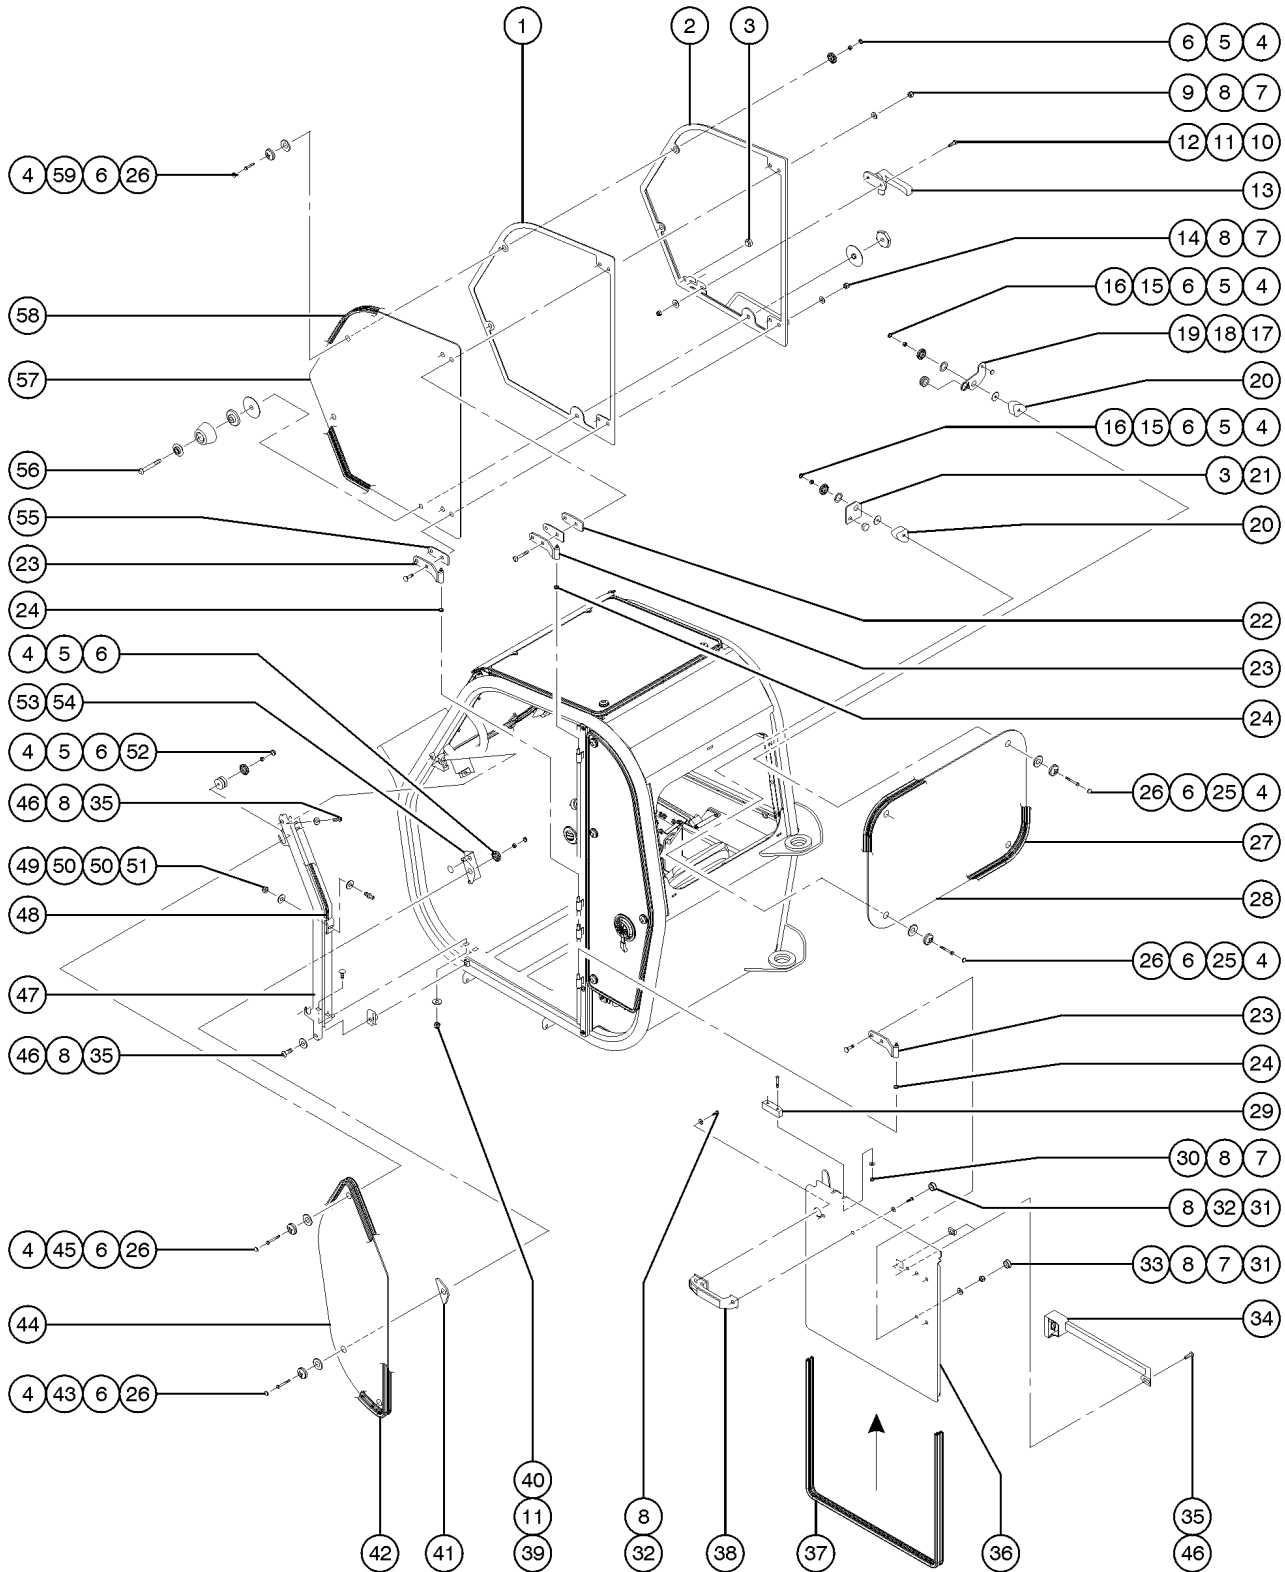

406.1 Enclosed Cab Assembly Option, View 2 (to SN GTH1012-16291)

406.1 Enclosed Cab Assembly Option, View 2 (to SN GTH1012-16291)

Item	Part No.	Description	Qty.	Item	Part No.	Description	Qty.
1	130141GT	GASKET,DOOR WINDOW.....	1	--	46718GT	TRIMLOCK,BLACK,3/16.....	32-inches
2	130242GT	ASSY,DOOR WINDOW,ENCL.CAB..... <i>(includes items 1, 3-7, 8-14, 22-23, 26-27, 56-58 and 60)</i>	1	37	130163GT	WEATHERSTRIP,DOUBLE BULB.....	74-inches
--	130139GT	WELDMENT,WINDOW FRAME		38	641025GT	HANDLE.....	1
3	43392GT	BUMPER,BATTERY BOX & RAILS***.....	3	--	0908030119GT	KEY, CAB DOOR	
4	130124GT	CAP,WINDOW BUSHING.....	18	39	4828GT	NUT, NYLOCK, 3/8-16	
5	49364GT	NUT,NYLOCK,M6X1.00		40	73466GT	BOLT,CARRIAGE,3/8-16 X 1.00,G2	
6	130123GT	BUSHING,WINDOW FASTENER.....	81	41	130165GT	SPACER,CAB WINDOW	
7	6091GT	NUT, NYLOCK, 1/4-20		42	130163GT	WEATHERSTRIP,DOUBLE BULB	
8	6638GT	WASHER, FLAT, USS, 1/4"Y		43	14162GT	SCREW,HHC,M6 X 35MM,GR 8.8	
9	73464GT	BOLT,CARRIAGE,1/4-20 X 1.75,G2		44	130132GT	GLASS,FRONT SIDE WINDOW	
10	23057GT	SCREW,HHC,M8 X 20MM		45	49403GT	SCREW,HHC,M6 X 50	
11	6097GT	WASHER, FLAT, USS, 3/8", Y		46	14297GT	SCREW,BHHS,1/4-20 X .75	
12	25368GT	NUT,NYLOCK,M8X1.25		47	130148GT	WELDMENT,DOOR STOP.....	1
13	640696GT	INTERNAL GLASS HANDLE.....	1	48	130259GT	SEAL,J HOOK.....	20-inches
14	9116GT	BOLT,CARRIAGE,1/4-20 X 1.25,G2		49	130301GT	NUT,M12-1.00	
15	38709GT	WASHER,SHIM,.938 X 1.37 X .048		50	6095GT	WASHER,FLAT,USS,1/2",Y	
16	12906GT	WASHER,FENDER,.25 X 1.25 X.062		51	130241GT	POST,STRIKER.....	1
17	130162GT	PLATE,WINDOW LEVER.....	2	52	130134GT	SPACER,WINDOW.....	2
18	11890GT	GLIDE BUTTON,SIDE,GLL,.100 TK		53	130133GT	FORMING,WINDOW CLAMP.....	1
19	60584GT	GROMMET,RUBBER .75 X .19 X 1**.....	2	54	47478GT	BUMPER, RUBBER, 1"OD X .461H.....	2
20	130126GT	SPACER,CAB WINDOW.....	4	55	130258GT	GASKET,HINGE.....	2
21	130127GT	PLATE,WINDOW RETAINER.....	2	56	130254GT	POST,HOLDBACK LATCH.....	1
22	130147GT	SPACER,HINGE.....	1	57	130138GT	GLASS,DOOR WINDOW.....	1
--	130258GT	GASKET,HINGE		58	130163GT	WEATHERSTRIP,DOUBLE BULB.....	123-inches
23	130128GT	HINGE WELDMENT,FEMALE.....	4	59	25956GT	SCREW,HHC,M6 X 30MM,GRD 8.8	
24	130327GT	WASHER,THRUST,4X.6X.1					
25	25930GT	SCREW,HHC,M6 X 55MM,GRD 8.8					
26	130189GT	SPACER,GLASS BUSHING.....	9				
27	130163GT	WEATHERSTRIP,DOUBLE BULB.....	95-inches				
28	130161GT	GLASS,REAR WINDOW.....	1				
--	130164GT	ASSEMBLY, REAR WINDOW					
29	130223GT	MOUNT,LATCH.....	1				
30	88614GT	SCREW,BHHS,1/4-20 X 1.75					
31	7-144-09GT	HOLE PLUG,1 1/8 DIA.....	5				
32	22578GT	SCREW,HHC,M6 X 20MM,GR8.8					
33	124576GT	BOLT,CARRIAGE,1/4-20X1.00 G5.....	4				
34	641026GT	HANDLE / KIT.....	1				
35	56912GT	SPRING CLIP,1/4-20,.025-.15X.5					
36	130195GT	DOOR ASSY,ENCL.CAB..... <i>(Includes items 7-8, 23, 27, 29-35, 38 and 46)</i>	1				
--	130194GT	WELDMENT,CAB DOOR