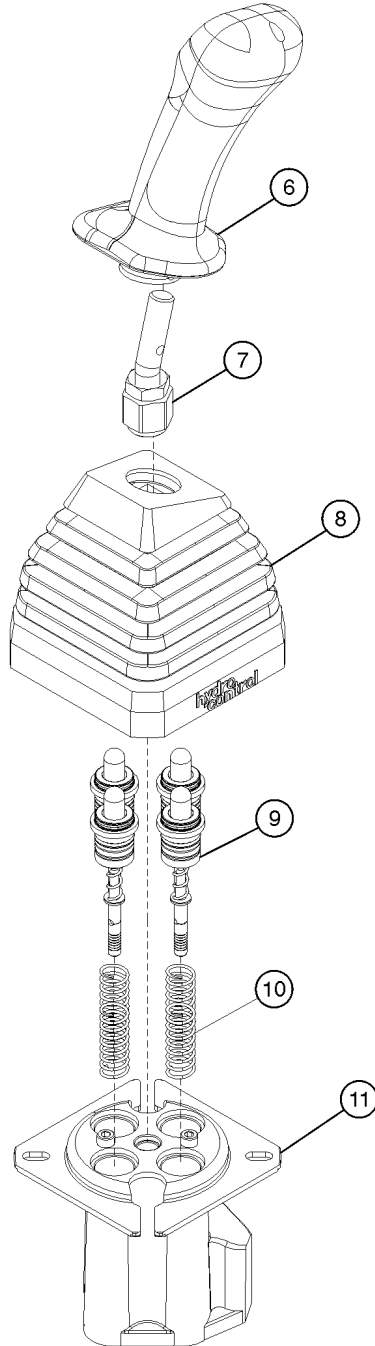

410.2 Joystick Controller Assemblies (from SN GTH1012-16292)

227494

214856

117625