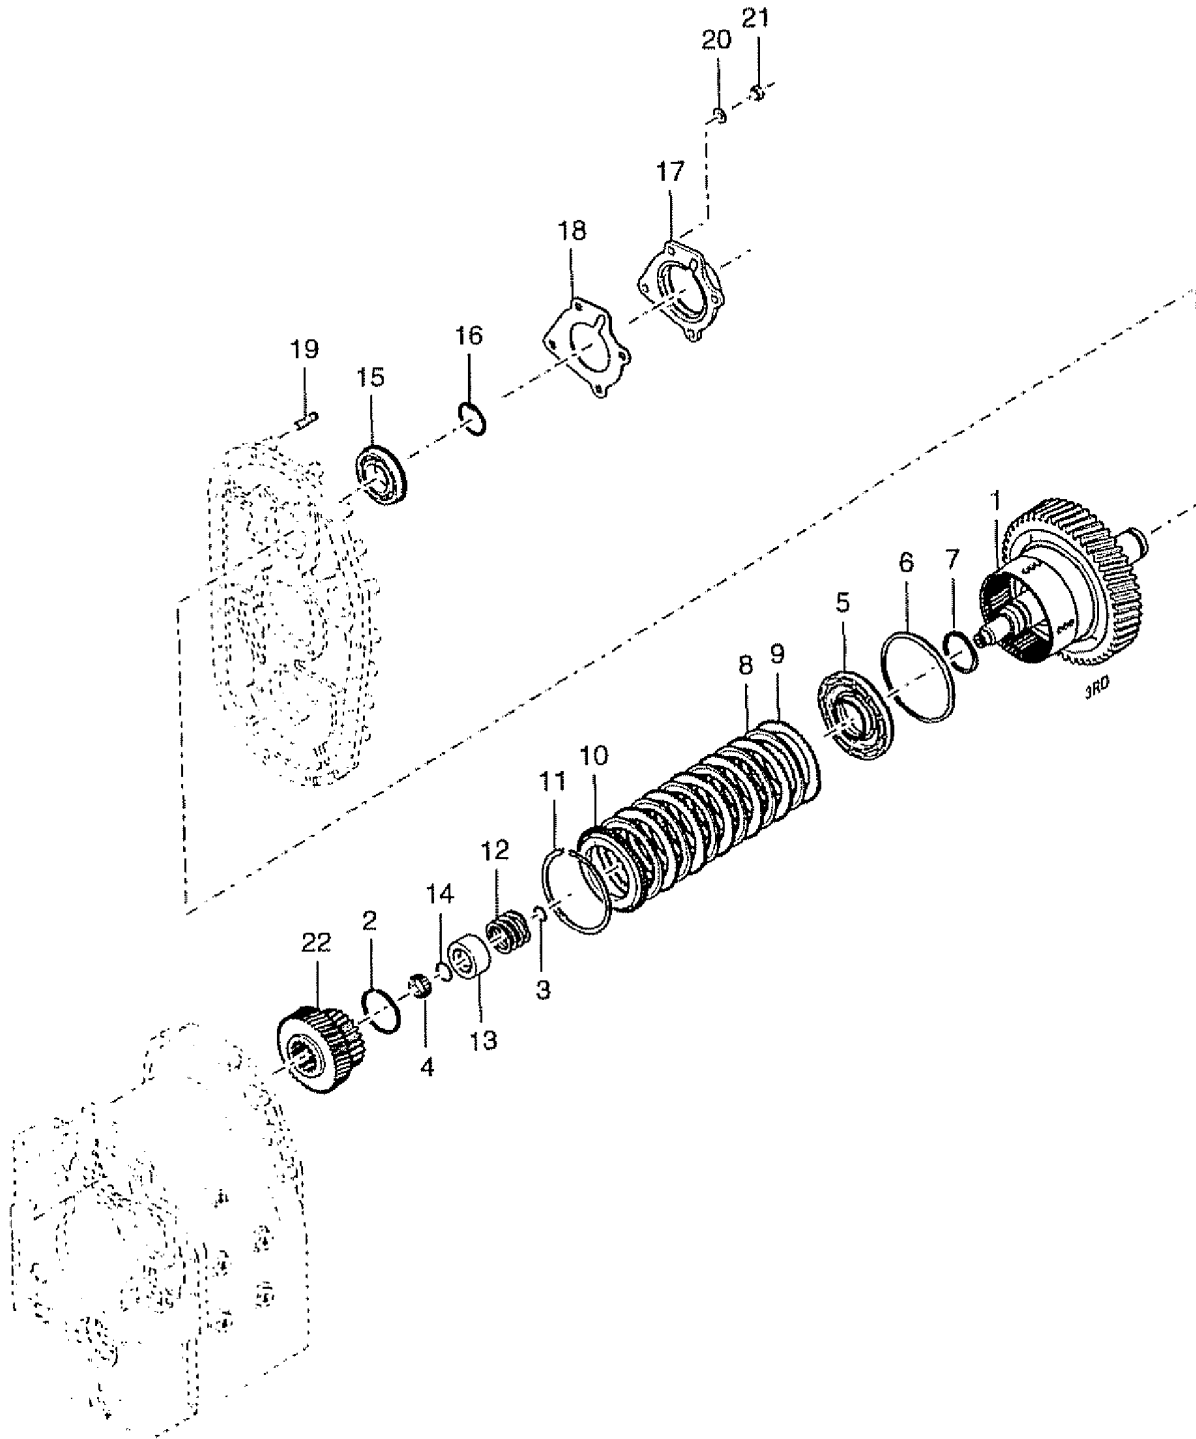

313.1 Third Shaft Assembly

Item	Part No.	Description	Qty.
1	7-126-579GT	ASSY,3RD CLUTCH,DRUM,HUB.....	1
2	7-126-201GT	RING,RETAINING.....	1
3	7-126-170GT	RING.....	1
4	7-126-296GT	BEARING,3RD SHAFT PILOT.....	1
5	130434GT	ASSY,CLUTCH PISTON & SEALS..... <i>(includes items 6 and 7)</i>	1
6	7-126-145GT	SEAL,CLUTCH PISTON,OUTER.....	1
7	7-126-144GT	SEAL,CLUTCH PISTON,INNER.....	1
8	7-126-148GT	DISC,CLUTCH,INNER.....	6
9	7-126-147GT	DISC,CLUTCH,OUTER.....	6
10	130435GT	END PLATE.....	1
11	7-126-150GT	SNAP RING,BACKING PLATE.....	1
12	7-126-151GT	SPRING,PISTON RETURN.....	1
13	7-126-152GT	RETAINER,SPRING.....	1
14	7-126-153GT	SNAP RING,SPRING RETAINER.....	1
15	130462GT	BEARING,BALL.....	1
16	7-126-565GT	RING,BEARING RETAINER.....	1
17	7-126-273GT	SPACER / BEARING.....	1
18	7-126-292GT	GASKET,3RD SHAFT BEARING CAP....	1
19	7-126-291GT	STUD,REAR BEARING CAP.....	4
20	7-126-54GT	LOCKWASHER.....	4
21	7-126-294GT	NUT,REAR BEARING CAP STUD.....	4
22	7-126-318GT	GEAR / 3rd <i>(refer to 306.1)</i>