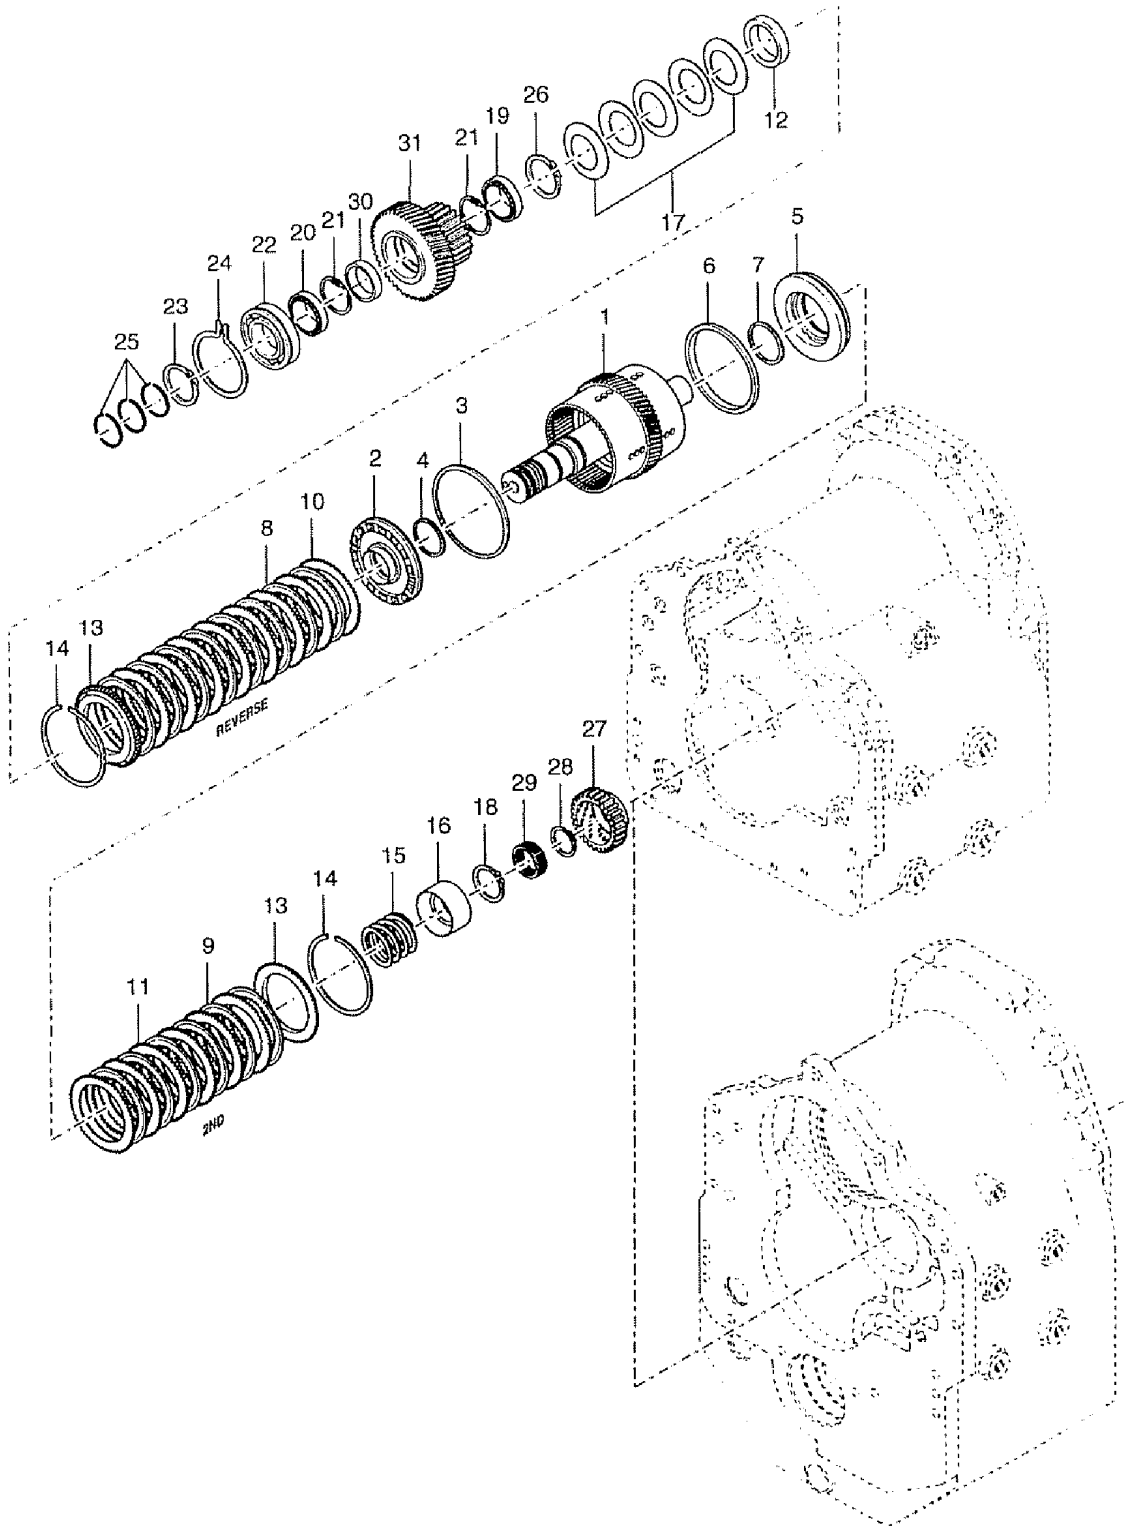

310.1 Reverse and Second Shaft Assembly

310.1 Reverse and Second Shaft Assembly

Item	Part No.	Description	Qty.
1	130433GT	ASSY,REV.& 2ND SHAFT.....	1
2	7-126-679GT	ASSY,CLUTCH PISTON & SEALS.....	1
3	7-126-145GT	SEAL,CLUTCH PISTON,OUTER.....	1
4	7-126-144GT	SEAL,CLUTCH PISTON,INNER.....	1
5	130434GT	ASSY,CLUTCH PISTON & SEALS.....	1
6	7-126-145GT	SEAL,CLUTCH PISTON,OUTER.....	1
7	7-126-144GT	SEAL,CLUTCH PISTON,INNER.....	1
8	7-126-148GT	DISC,CLUTCH,INNER.....	8
9	7-126-148GT	DISC,CLUTCH,INNER.....	6
10	7-126-147GT	DISC,CLUTCH,OUTER.....	8
11	7-126-147GT	DISC,CLUTCH,OUTER.....	6
12	7-126-183GT	SPACER,PISTON RETURN SPRING.....	1
13	130435GT	END PLATE.....	1
14	7-126-150GT	SNAP RING,BACKING PLATE.....	1
15	7-126-151GT	SPRING,PISTON RETURN.....	1
16	7-126-152GT	RETAINER,SPRING.....	1
17	7-126-566GT	ASSY,DISC SPRING..... <i>(includes 5 washers)</i>	1
18	7-126-153GT	SNAP RING,SPRING RETAINER.....	1
19	7-126-180GT	BEARING,CLUTCH DRIVEN GEAR.....	1
20	7-126-177GT	BEARING,CLUTCH DRIVEN GEAR.....	1
21	7-126-178GT	RING,RETAINING,CLUTCH GEAR BRG.....	2
22	130436GT	BALL,BEARING.....	1
23	7-126-565GT	RING,BEARING RETAINER.....	1
24	7-126-175GT	SNAP RING,FRONT BEARING.....	1
25	7-126-158GT	PISTON RING.....	3
26	7-126-181GT	SNAP RING,SPRING RETAINING.....	1
27	7-126-569GT	HUB,2ND CLUTCH.....	1
28	7-126-165GT	RING,RETAINER.....	1
29	7-126-154GT	BEARING,REV.& 2ND SHAFT,REAR.....	1
30	7-126-656GT	SPACER,GEAR BEARING.....	1
31	7-126-641GT	GEAR,LOW & REVERSE CLUTCH.....	1