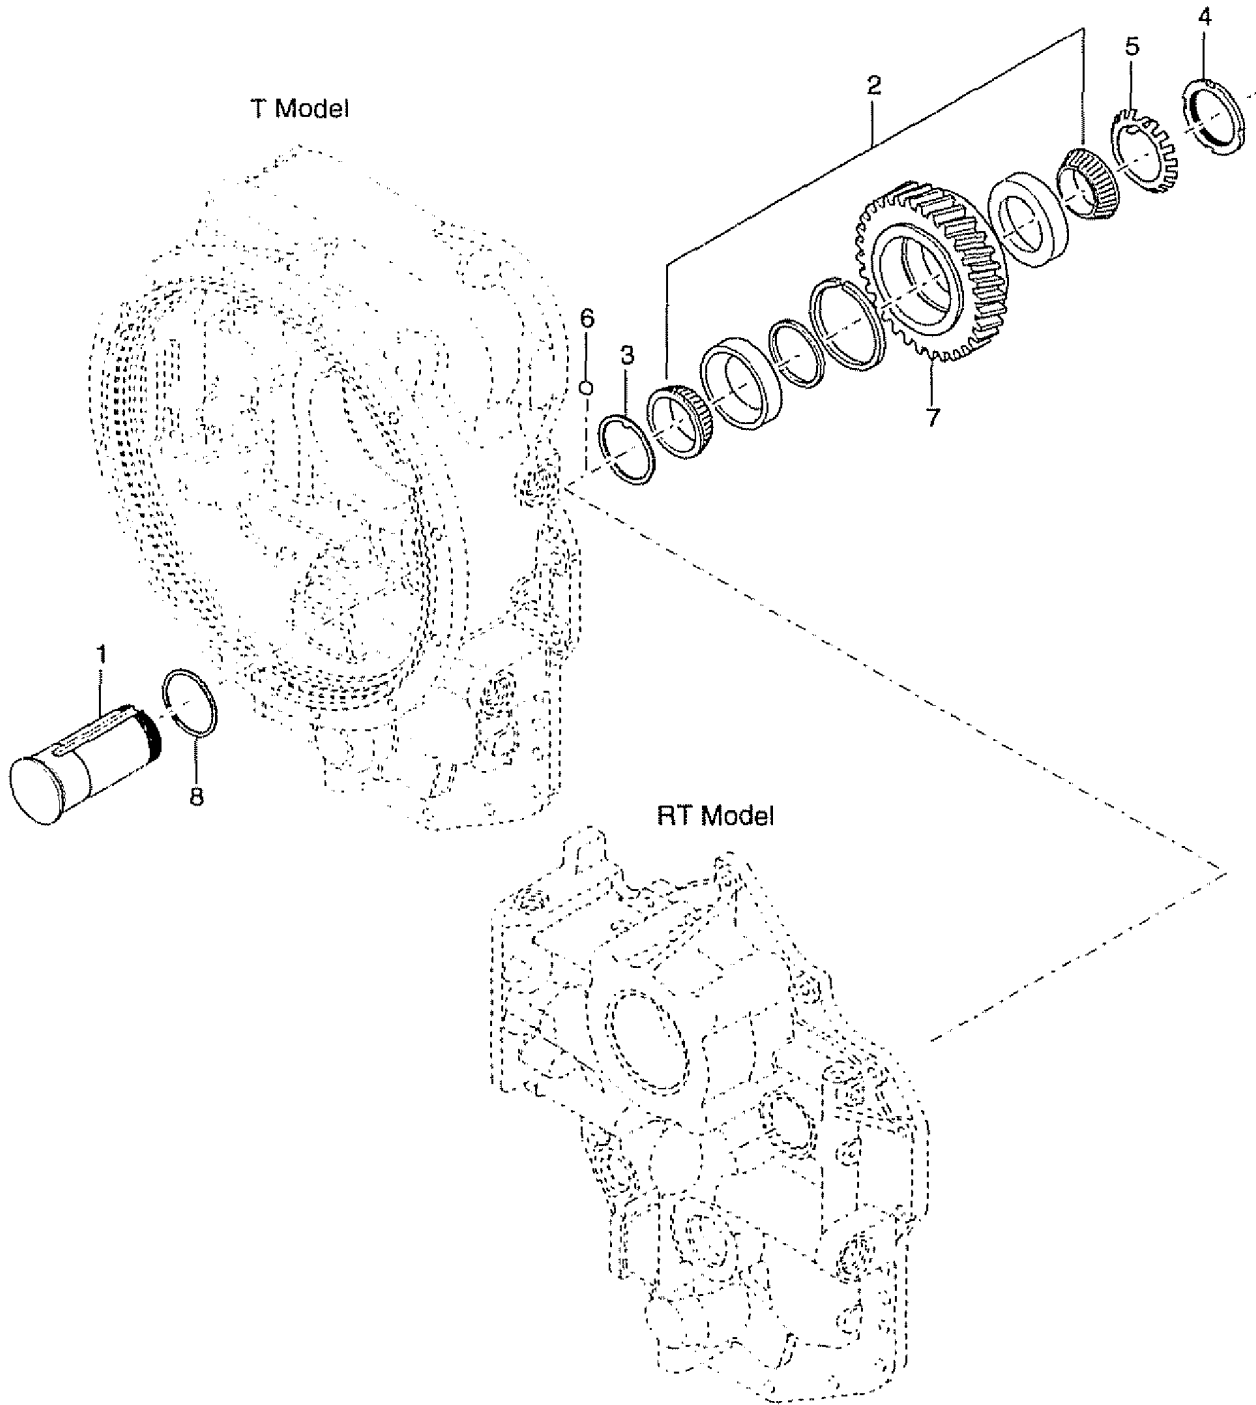

311.1 Reverse Idler Shaft Assembly

311.1 Reverse Idler Shaft Assembly

Item	Part No.	Description	Qty.
1	7-126-657GT	SHAFT,REVERSE IDLER.....	1
2	7-126-191GT	ASSY,REV.IDLER GEAR BEARING.....	1
3	7-126-658GT	WASHER.....	1
4	7-126-659GT	NUT,BEARING RETAINER.....	1
5	7-126-660GT	WASHER,BEARING RETAINER.....	1
6	7-126-286GT	LOCKBALL,IDLER SHAFT.....	1
7	7-126-661GT	GEAR,REVERSE IDLER.....	1
8	7-126-573GT	O-RING,IDLER SHAFT.....	1