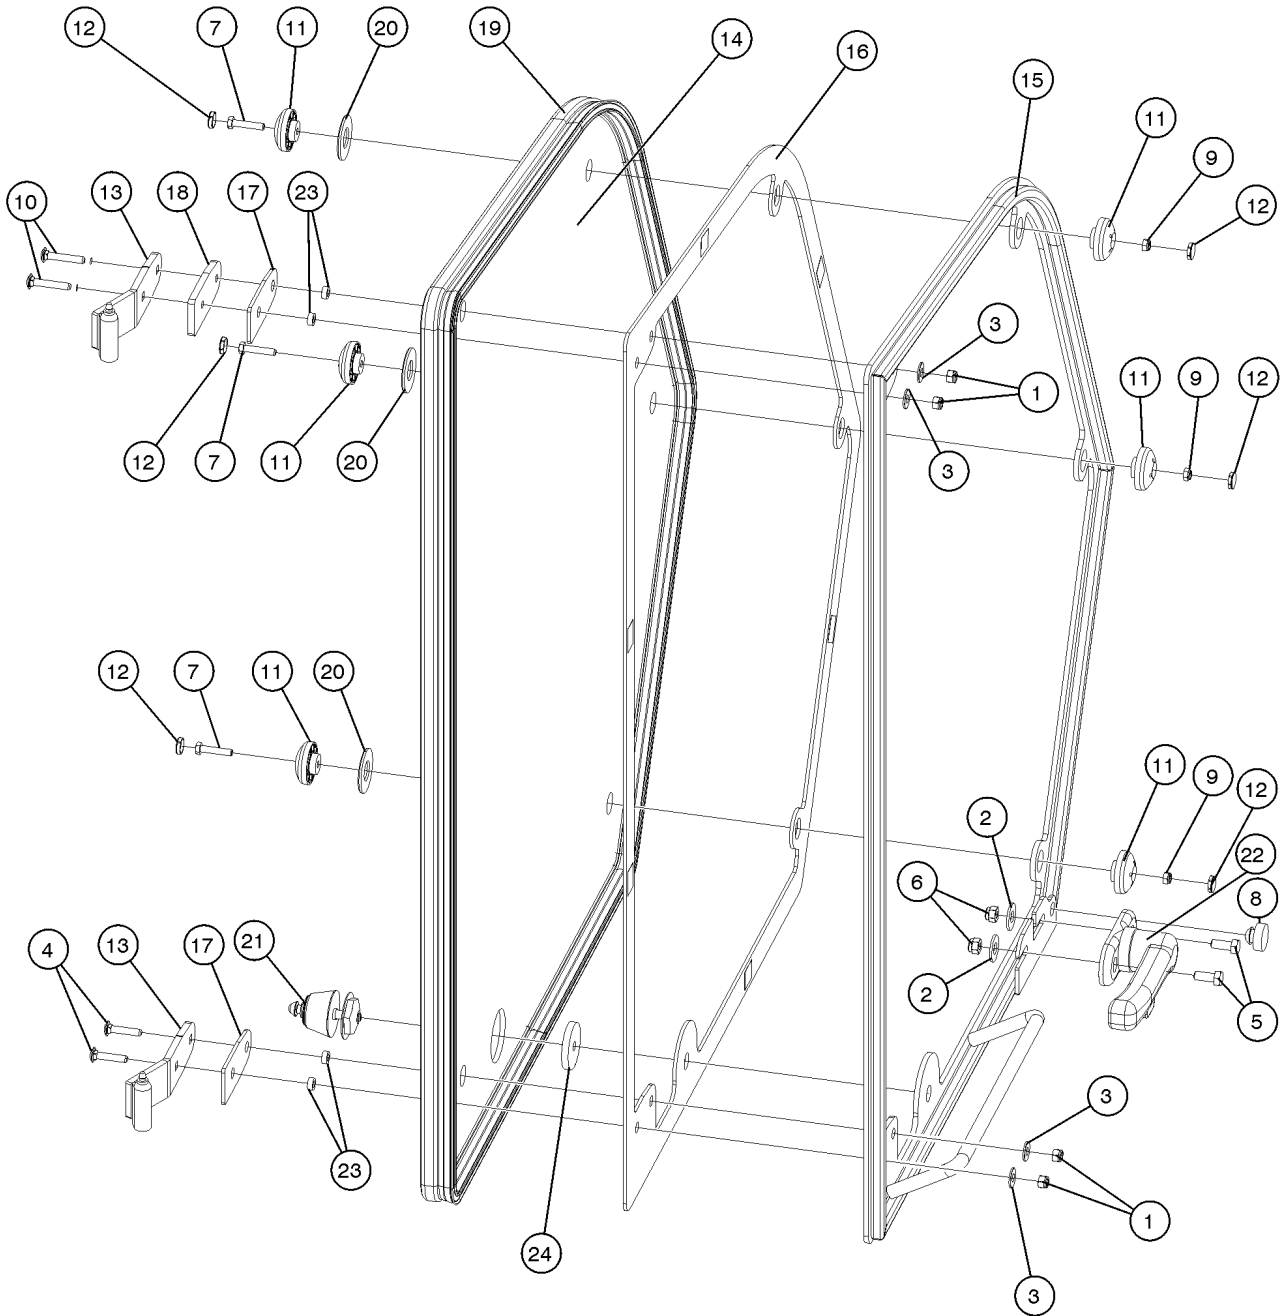

422.1 Enclosed Cab Assembly Option, View 7 (from serial number GTH1012-16292)

422.1 Enclosed Cab Assembly Option, View 7 (from serial number GTH1012-16292)

Item	Part No.	Description	Qty.
1	6091GT	NUT, NYLOCK, 1/4-20.....	4
2	6097GT	WASHER, FLAT, USS, 3/8", Y.....	2
3	6638GT	WASHER, FLAT, USS, 1/4"Y.....	4
4	215378GT	BOLT,CARRIAGE,1/4-20 X1.25,GR5.....	2
5	23057GT	SCREW,HHC,M8 X 20MM.....	2
6	25368GT	NUT,NYLOCK,M8X1.25.....	2
7	25956GT	SCREW,HHC,M6 X 30MM,GRD 8.8.....	3
8	43392GT	BUMPER,BATTERY BOX & RAILS***.....	1
9	49364GT	NUT,NYLOCK,M6X1.00.....	3
10	215379GT	BOLT,CARRIAGE,1/4-20 X1.50 GR5.....	2
11	130123GT	BUSHING,WINDOW FASTENER.....	6
12	130124GT	CAP,WINDOW BUSHING.....	6
13	130128GT	HINGE WELDMENT,FEMALE.....	2
14	231119GT	WINDOW, DOOR.....	1
15	231120GT	WELDMENT, WINDOW DOOR.....	1
16	231123GT	GASKET,DOOR WINDOW.....	1
17	130258GT	GASKET,HINGE.....	2
18	130147GT	SPACER,HINGE.....	1
19	130163GT	WEATHERSTRIP,DOUBLE BULB.....	125.91
20	130189GT	SPACER,GLASS BUSHING.....	3
21	130254GT	POST,HOLDBACK LATCH.....	1
22	640696GT	INTERNAL GLASS HANDLE.....	1
23	30490GT	HOSE,1/4 FUEL LINE,SAE 30R7...0.80-in (cut into 0.20 in pieces as a spacer)	
24	237067GT	SPACER, ANCHOR.....	1