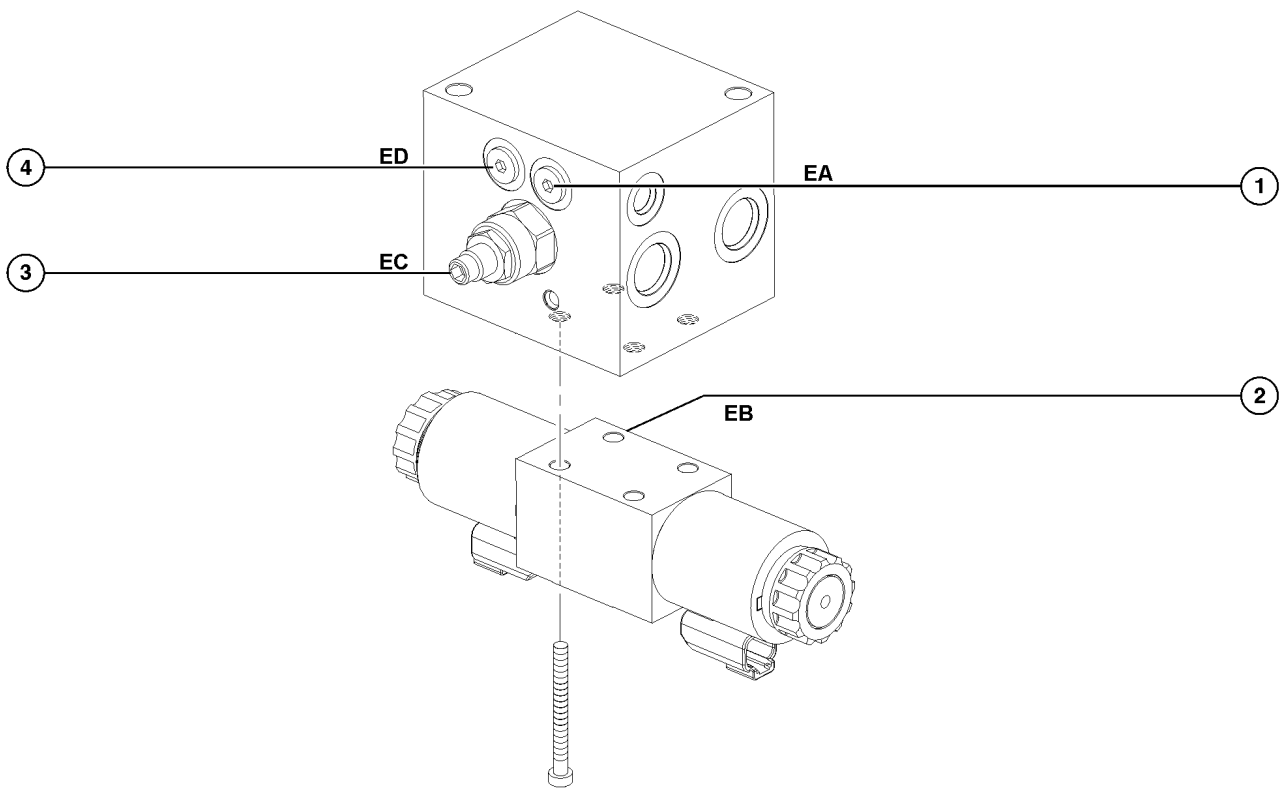

812.1 Auxiliary Manifold