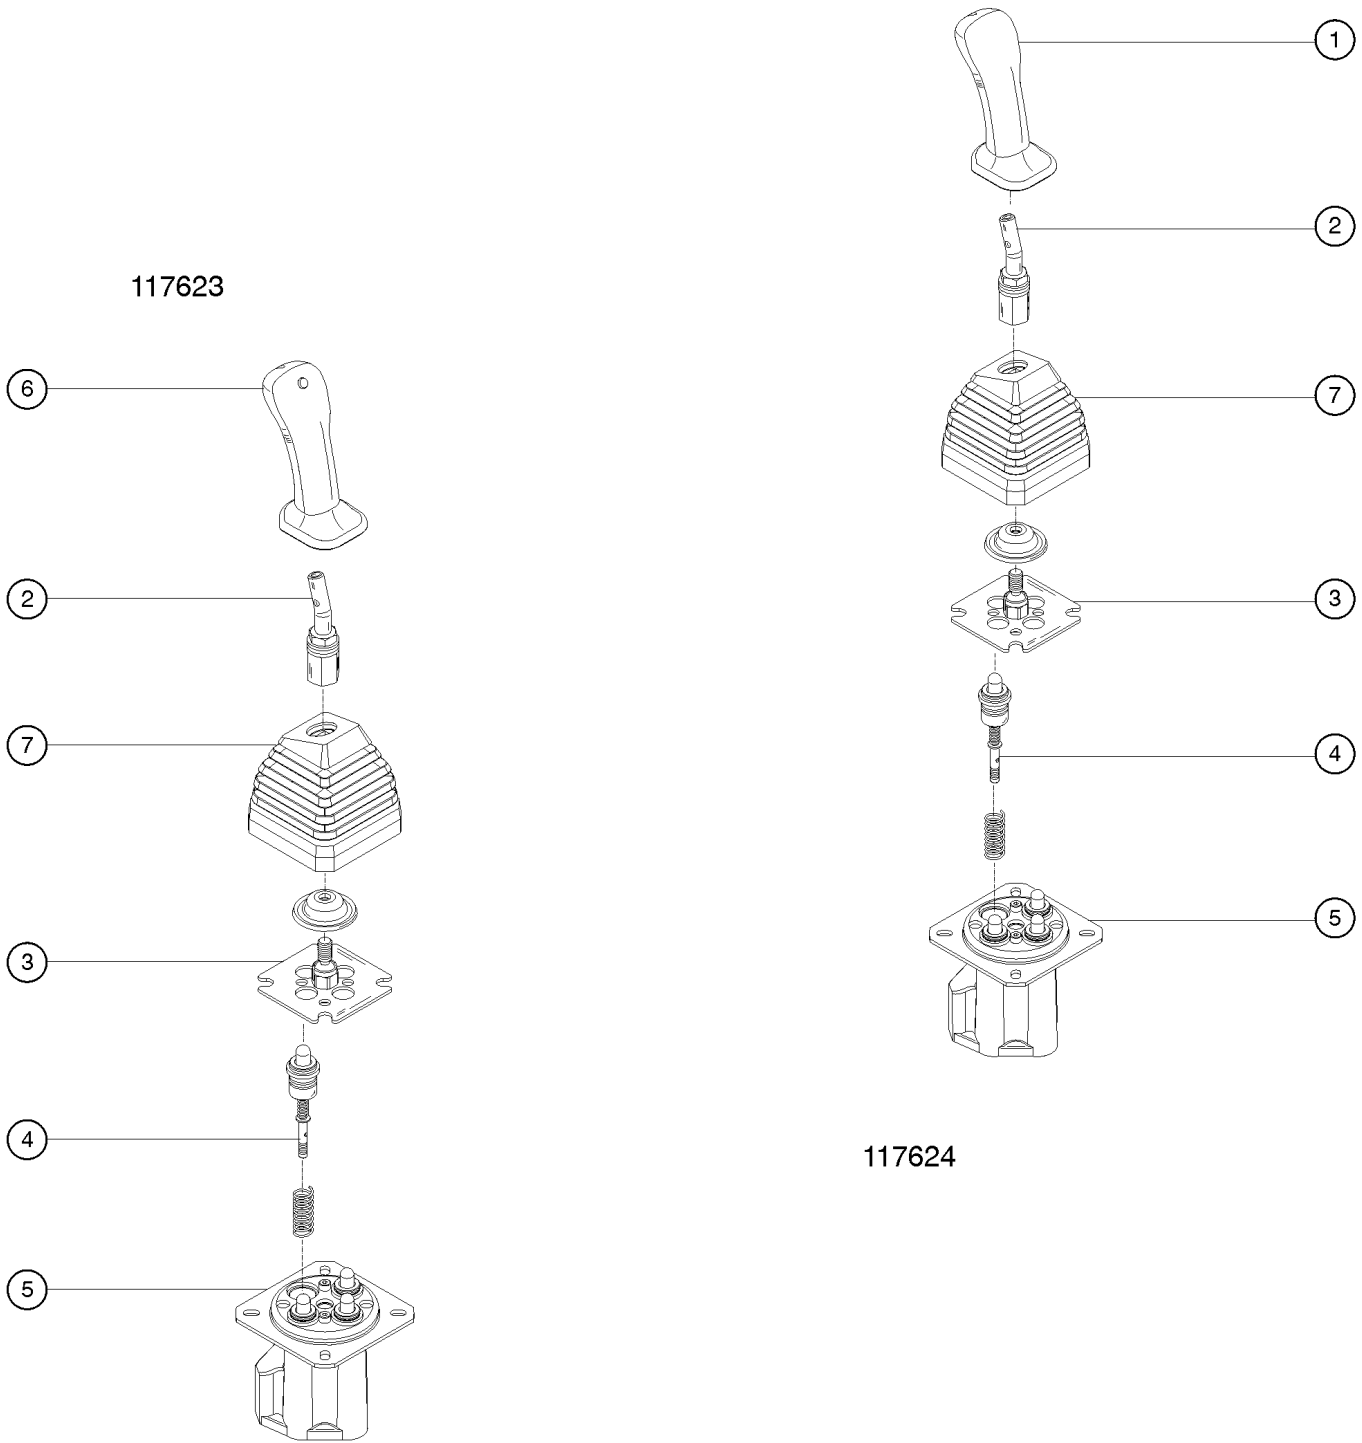

410.1 Joystick Controller Assembly (to SN GTH1012-16291)

410.1 Joystick Controller Assembly (to SN GTH1012-16291)

Item	Part No.	Description	Qty.
--	117623GT	CONTROLLER,HYD ERGO W/SW <i>(for single joystick option)</i>	
--	117624GT	CONTROLLER,HYD ERGO W/O SW <i>(for double joystick option)</i>	
--	130742GT	KIT,GASKET,JD-4045 <i>for 117623 and 117624</i>	
1	130743GT	KIT,HANDLE (117624).....	1
2	130744GT	KIT,LEVER.....	1
3	130745GT	KIT,CONTROL.....	1
4	130740GT	KIT,METERING CURVE.....	4
5	130741GT	RETURN SPRING,JD-4045.....	4
6	130746GT	KIT,HANDLE (117623).....	1
--	138008GT	RED PUSH BUTTON (117623) <i>rear of joystick (fork tilt function)</i>	
--	138009GT	MICROSWITCH (117623)	
--	138010GT	TRIGGER,GRAY PUSH BUTTON <i>front of joystick (sway function)</i>	
7	138059GT	RUBBER BOOT.....	1