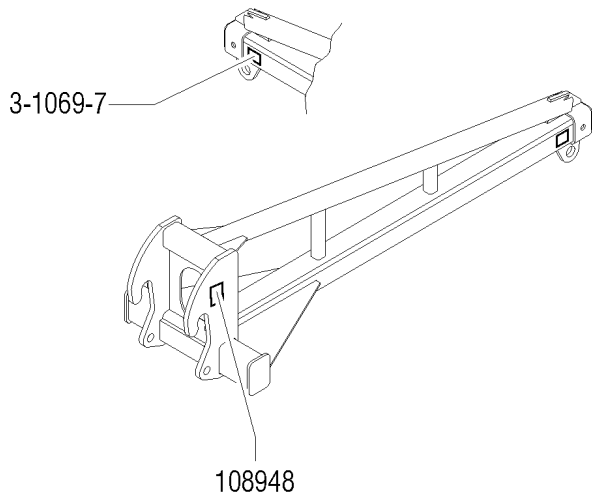

103.1 Decals with Words, Cab and Attachments (to SN GTH1012-16291)

103.1 Decals with Words, Cab and Attachments (to SN GTH1012-16291)

Item	Part No.	Description	Qty.	Item	Part No.	Description	Qty.
--		Ref. DECAL KIT,WORDS, 1056,COMPLETE (refer to 101.1)		38	141128GT	CARD,LOAD RNG,GTH1056,SD,RB.....1	
				39	141146GT	DECAL,48" FORKS ONLY,SWING.....2	
1	3-1069-4GT	DECAL,TRUSS BOOM.....2					
2	3-1069-7GT	DECAL,TRUSS BOOM.....2					
3	97664GT	DECAL,WARN,CRUSH HAZ MOVING PT.....1					
4	97665GT	DECAL,WARN,WEAR SEAT BELT.....1					
5	97666GT	DECAL,WARN,READ MANUAL.....1					
6	97668GT	DECAL,WARN,OVERTURN HAZARD....1					
7	97669GT	DECAL,WARN,FALLING OBJECT HAZ.....1					
8	97670GT	DECAL,DANGER,CRUSH HAZARD.....1					
9	97672GT	DECAL,DANGER,CRUSH HAZARD.....1					
10	97673GT	Danger - Fall Hazard, No Riders.....2					
11	97676GT	DECAL,DANGER,ELECTRICAL HAZARD.....1					
12	108948GT	DECAL,ATTACHMENT SERIAL LABEL.....1					
13	114090GT	DECAL,TRANSMISSION CONTROL.....1					
14	114093GT	DECAL,AXLE DIFFERENTIAL LO.....1					
15	114115GT	DECAL,STEERING SELECTOR.....1					
16	114119GT	DECAL,OVERTURNING HAZARD.....1					
17	114352GT	DECAL,OVERTURNING,KEEP LOAD LO.....1					
18	114356GT	DECAL,WARNING,NO LOAD CHART....1					
19	114444GT	DECAL,AUXILIARY HYDRAULICS.....1					
20	114445GT	DECAL,LABEL,IGNITION.....1					
21	114446GT	DECAL,LABEL,PARKING BRAKE.....1					
22	114449GT	DECAL,LABEL,DASH ACCESSORIES...1					
23	114452GT	DECAL,LABEL,FOBS/ROPS.....1					
24	114453GT	DECAL,LABEL,DUAL CONTROLLER....1					
25	130770GT	DECAL,TRUSS BOOM WARNING.....2					
26	133207GT	DECAL4WAY CONTROLLER,2X5.....1					
27	141117GT	CARD,LOAD RNG,GTH1056,SU.....1					
28	141118GT	CARD,LOAD RNG,GTH1056,SD.....1					
29	141119GT	CARD,LOAD RNG,GTH1056,SU,ROT....1					
30	141120GT	CARD,LOAD RNG,GTH1056,SD,ROT....1					
31	141121GT	CARD,LOAD RNG,GTH1056,SU,SWG...1					
32	141122GT	CARD,LOAD RNG,GTH1056,SD,SWG...1					
33	141123GT	CARD,LOAD RNG,GTH1056,CAT,SU....1					
34	141124GT	CARD,LOAD RNG,GTH1056,CAT,SD....1					
35	141125GT	CARD,LOAD RNG,GTH1056,SU,TB.....1					
36	141126GT	CARD,LOAD RNG,GTH1056,SD,TB.....1					
37	141127GT	CARD,LOAD RNG,GTH1056,SU,RB.....1					

A TEREX BRAND
GTH-1056