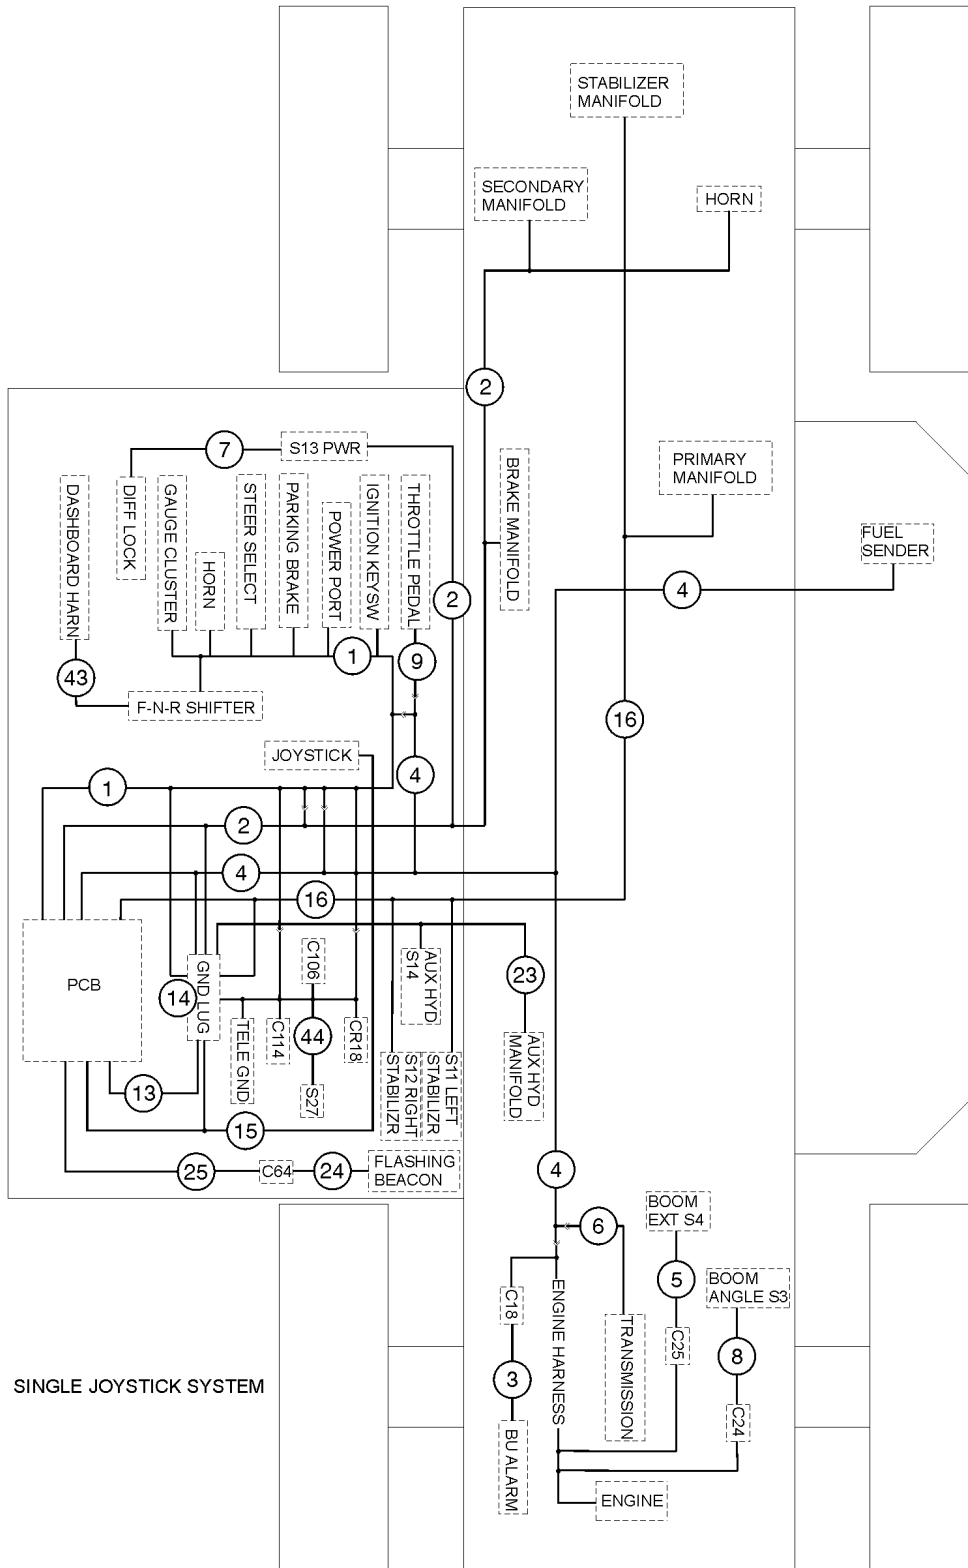

1001.1 Single Joystick System Harnesses

1001.1 Single Joystick System Harnesses

Item	Part No.	Description	Qty.
B	1264823GT	KIT, TRC RETROFIT, GTH <i>Telematics (includes 1264835)</i>	
--	1264835GT	INSTRN, TRC RETROFIT, GTH	
1	227495GT	HARNESS, DASHBOARD.....	1
2	214539GT	HARNESS, SECONDARY MANIFOLD....	1
3	219457GT	HARNESS, BACKUP ALARM.....	1
4	162065GT	HARNESS, TRANSMISSION.....	1
5	123588GT	HARNESS,BOOM EXT SW,1056.....	1
6	822924GT	HARNESS, TRANSMISSION CONTROL.....	1
7	214443GT	ASSEMBLY,FOOT SWITCH.....	1
8	117664GT	HARNESS,BOOM ANGLE SWITCH.....	1
9	217207GT	HARNESS, THROTTLE PEDAL.....	1
13	237933GT	HARNESS, PCB GROUND.....	1
14	161444GT	ASSEMBLY, GROUND BUSS.....	1
15	227494GT	CONTROLLER,HYD ERGO,2 SWITCHES.....	1
--	138007GT	RUBBER BOOT (117625)	
16	214538GT	HARNESS, PRIMARY MANIFOLD SJ.....	1
23	215332GT	HARNESS,AUX HYDRAULICS.....	1
24	229683GT	HARNESS, BEACON LIGHT..... <i>(includes beacon and wire harness connector)</i>	1
--	231931GT	STROBE, BEACON, AC COMP, 12-80V <i>for 229683</i>	
25	229682GT	HARNESS, POWER, BEACON LIGHT...1	
43	826879GT	HARNESS, TOP GEAR LOCKOUT.....	1
44	1255981GT	HARNESS, HERTZ TELEMATICS.....	1