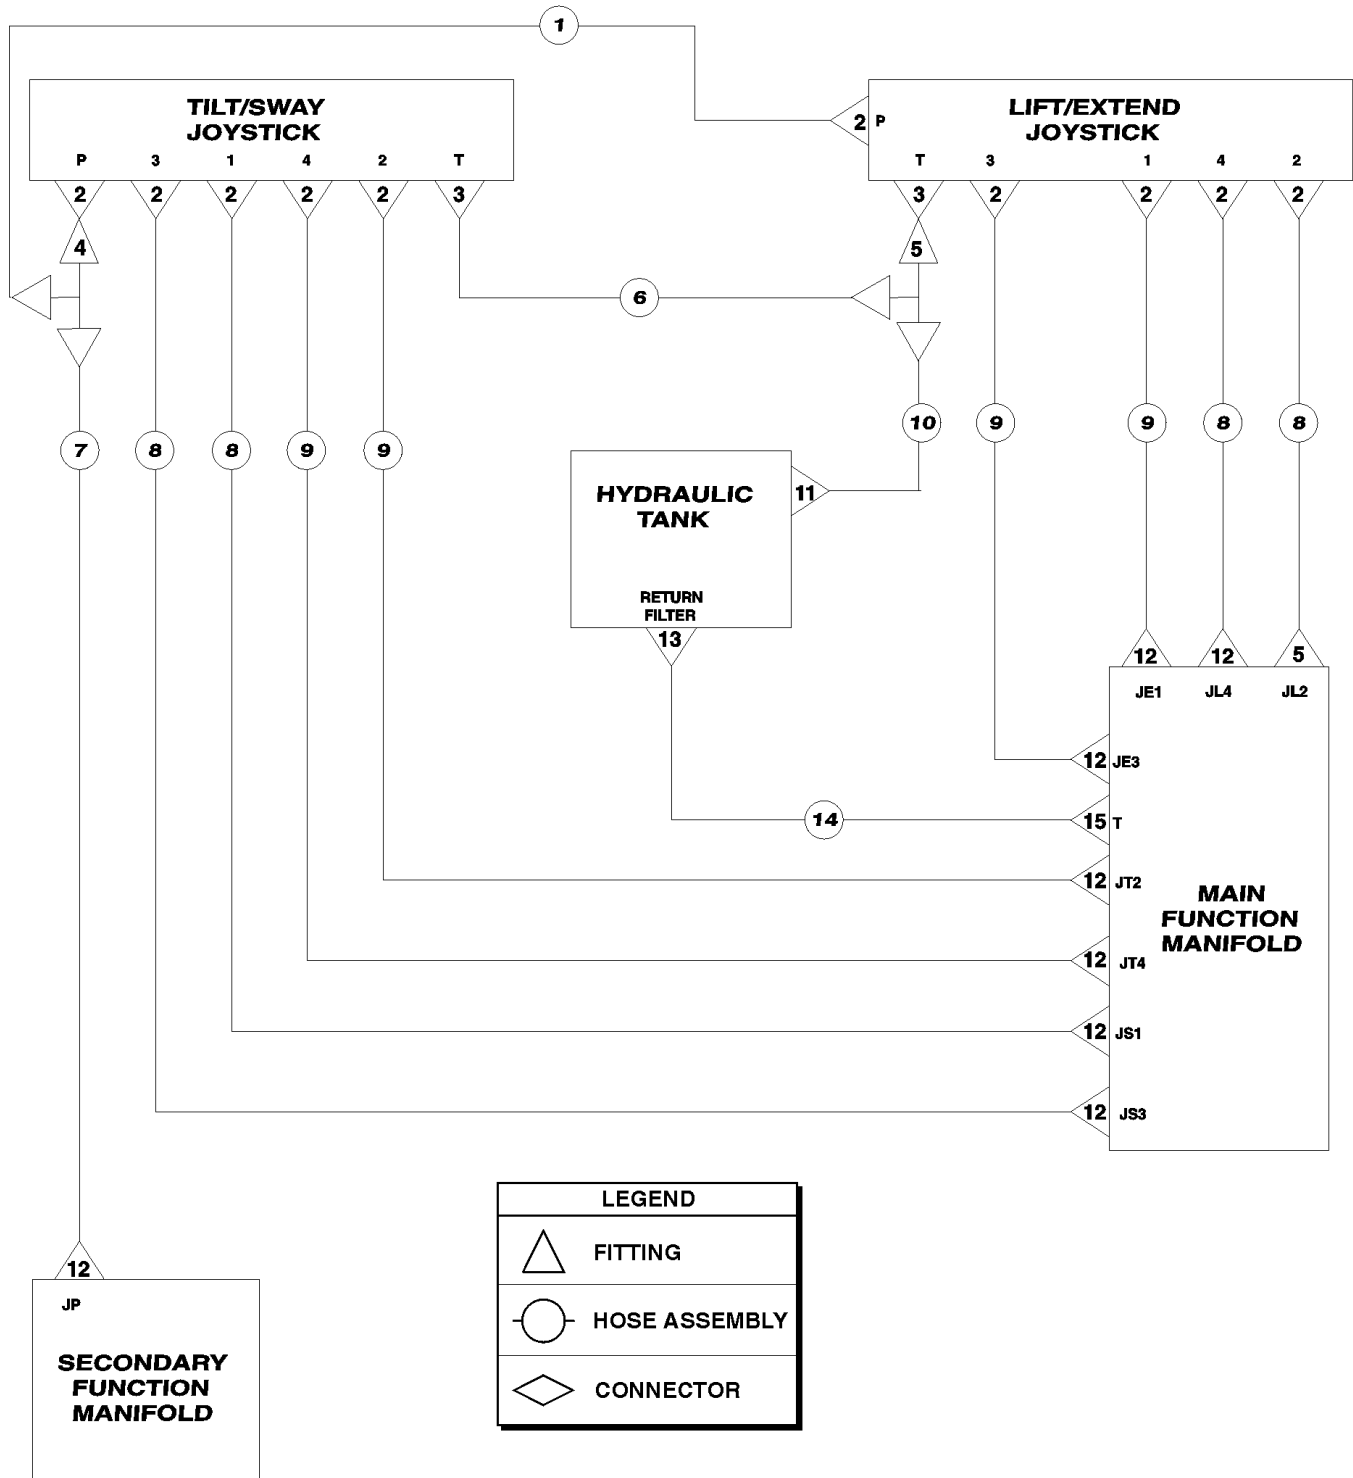

804.1 Dual Joystick Components

804.1 Dual Joystick Components

Item	Part No.	Description	Qty.
1	49119-5500GT	HOSE ASSY,1/4,STR FEM,STR FEM.....1	
2	48912GT	CONN,520120-4-6***.....10	
3	48916GT	FITTING,CONN,520120-6.....2	
4	48908GT	FITTING,TEE,RUN,SWIVEL520432-4.....1	
5	48875GT	TEE,RUN,SWIVEL,520432-6.....1	
6	123794GT	HOSE ASSY,.38IDX06-90X06X15".....1	
7	49119-5500GT	HOSE ASSY,1/4,STR FEM,STR FEM.....1	
8	49119-4400GT	HOSE ASSY,1/4,STR FEM,STR FEM.....4	
9	49119-5000GT	HOSE ASSY,1/4,STR FEM,STR FEM.....4	
10	1263884GT	HOSE ASSY 3/8, STR FEM, 45DFEM, 68".....1	
11	48929GT	FITTING,ELBOW,90D,520220-6-8**.....1	
12	48905GT	CONN,520120-4***.....9	
13	48983GT	ELBOW,90D,520220-16.....1	
14	49170-5100GT	HOSE ASSY,1",STR FEM,STR FEM.....1	
15	48984GT	CONN,520120-16.....1	