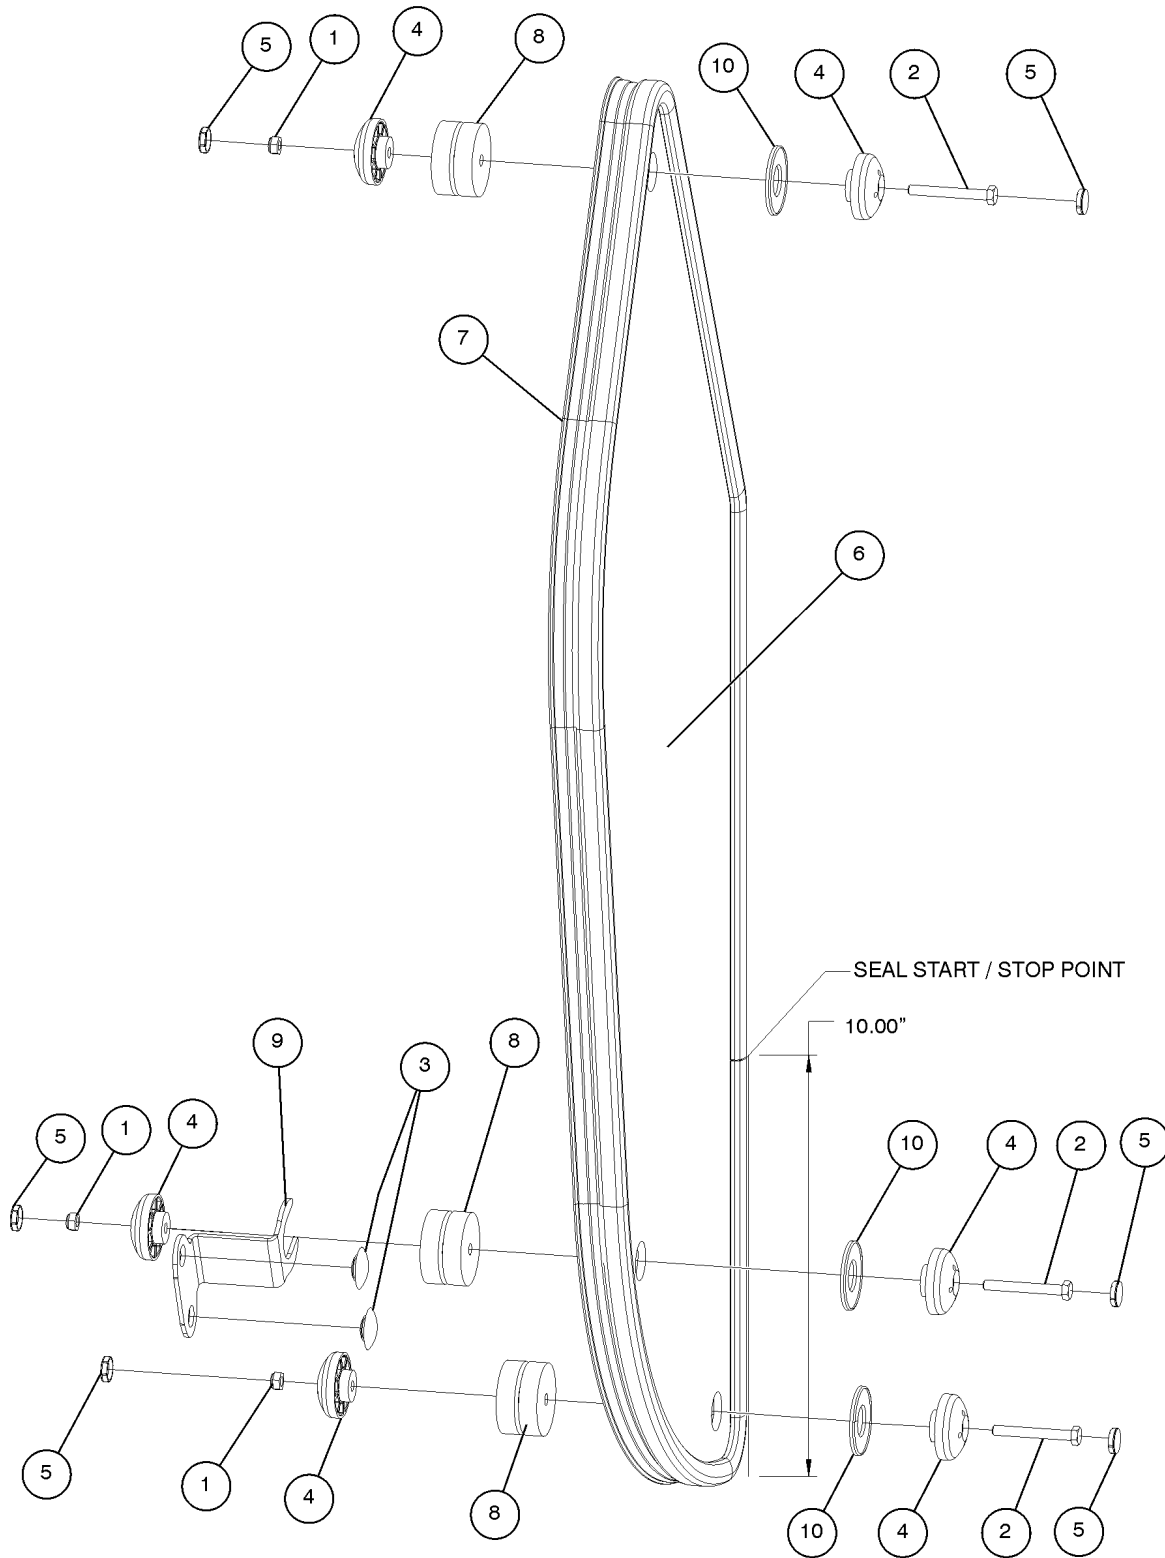

421.1 Enclosed Cab Assembly Option, View 6 (from serial number GTH1012-16292)

421.1 Enclosed Cab Assembly Option, View 6 (from serial number GTH1012-16292)

Item	Part No.	Description	Qty.
1	49364GT	NUT,NYLOCK,M6X1.00.....	3
2	49403GT	SCREW,HHC,M6 X 50.....	3
3	47478GT	BUMPER, RUBBER, 1"OD X .461H.....	2
4	130123GT	BUSHING,WINDOW FASTENER.....	6
5	130124GT	CAP,WINDOW BUSHING.....	6
6	130132GT	GLASS,FRONT SIDE WINDOW.....	1
7	130163GT	WEATHERSTRIP,DOUBLE BULB....	79.83
8	130134GT	SPACER,WINDOW.....	3
9	214857GT	FORMING, GLASS RETAINER.....	1
10	130189GT	SPACER,GLASS BUSHING.....	3