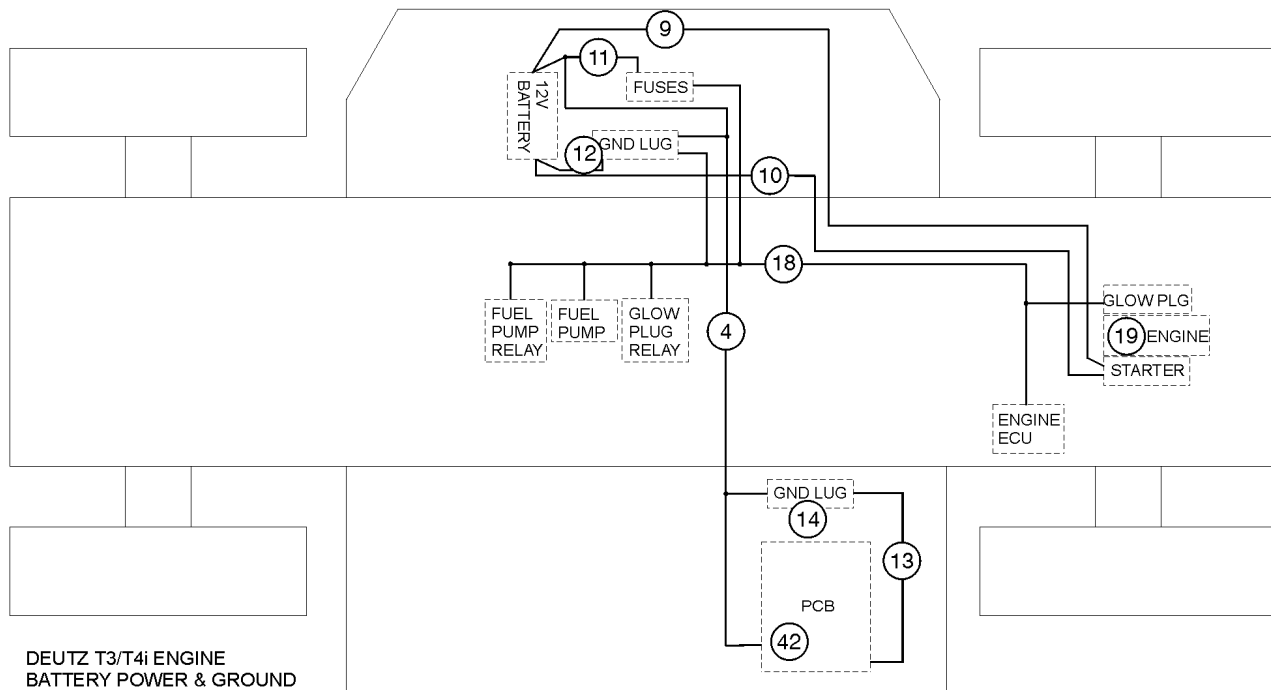

1003.1 Engine Harnesses

1003.1 Engine Harnesses

Item	Part No.	Description	Qty.
4	162065GT	HARNESS, TRANSMISSION.....1 <i>Serial numbers from 16292 to 19340</i>	
9	229022GT	BATT CABLE ASSY,RED,3/0.....1 <i>Serial numbers from 16292 to 19340</i>	
10	130719GT	BATTERY CABLE ASSY,BLACK,000.....1 <i>Serial numbers from 16292 to 19340</i>	
11	215522GT	HARNESS, POWER LEAD.....1 <i>Serial numbers from 16292 to 19340</i>	
12	7-319-17GT	GROUND STRAP,12 IN.....1 <i>Serial numbers from 16292 to 19340</i>	
13	237933GT	HARNESS, PCB GROUND.....1 <i>Serial numbers from 16292 to 19340</i>	
14	161444GT	ASSEMBLY, GROUND BUSS.....1 <i>Serial numbers from 16292 to 19340</i>	
18	219333GT	HARNESS,ENGINE ECM,TCD3.6,10K...1 <i>Serial numbers from 16292 to 19340</i> <i>(models with Dana Transmission)</i>	
--	825422GT	HARNESS,ENGINE ECM,TCD3.610K <i>Serial numbers from 19341 (models with</i> <i>ZF Transmission)</i>	
19	219334GT	HARNESS,ENGINE,TCD3.6.....1 <i>Serial numbers from 19341</i>	
20	220016GT	ENGINE HARNESS,1204E-E44TA.....1 <i>Serial numbers from 16292 to 19340</i>	
21	220015GT	WIRING HARNESS,1204E-E44TA.....1 <i>Serial numbers from 16292 to 19340</i>	
22	217940GT	HARNESS,ENGINE WIRING, PERKINS T3.....1 <i>Serial numbers from 16292 to 19340</i>	
42	161524GT	ASSEMBLY, POWER BUSS.....1 <i>Serial numbers from 16292 to 19340</i>