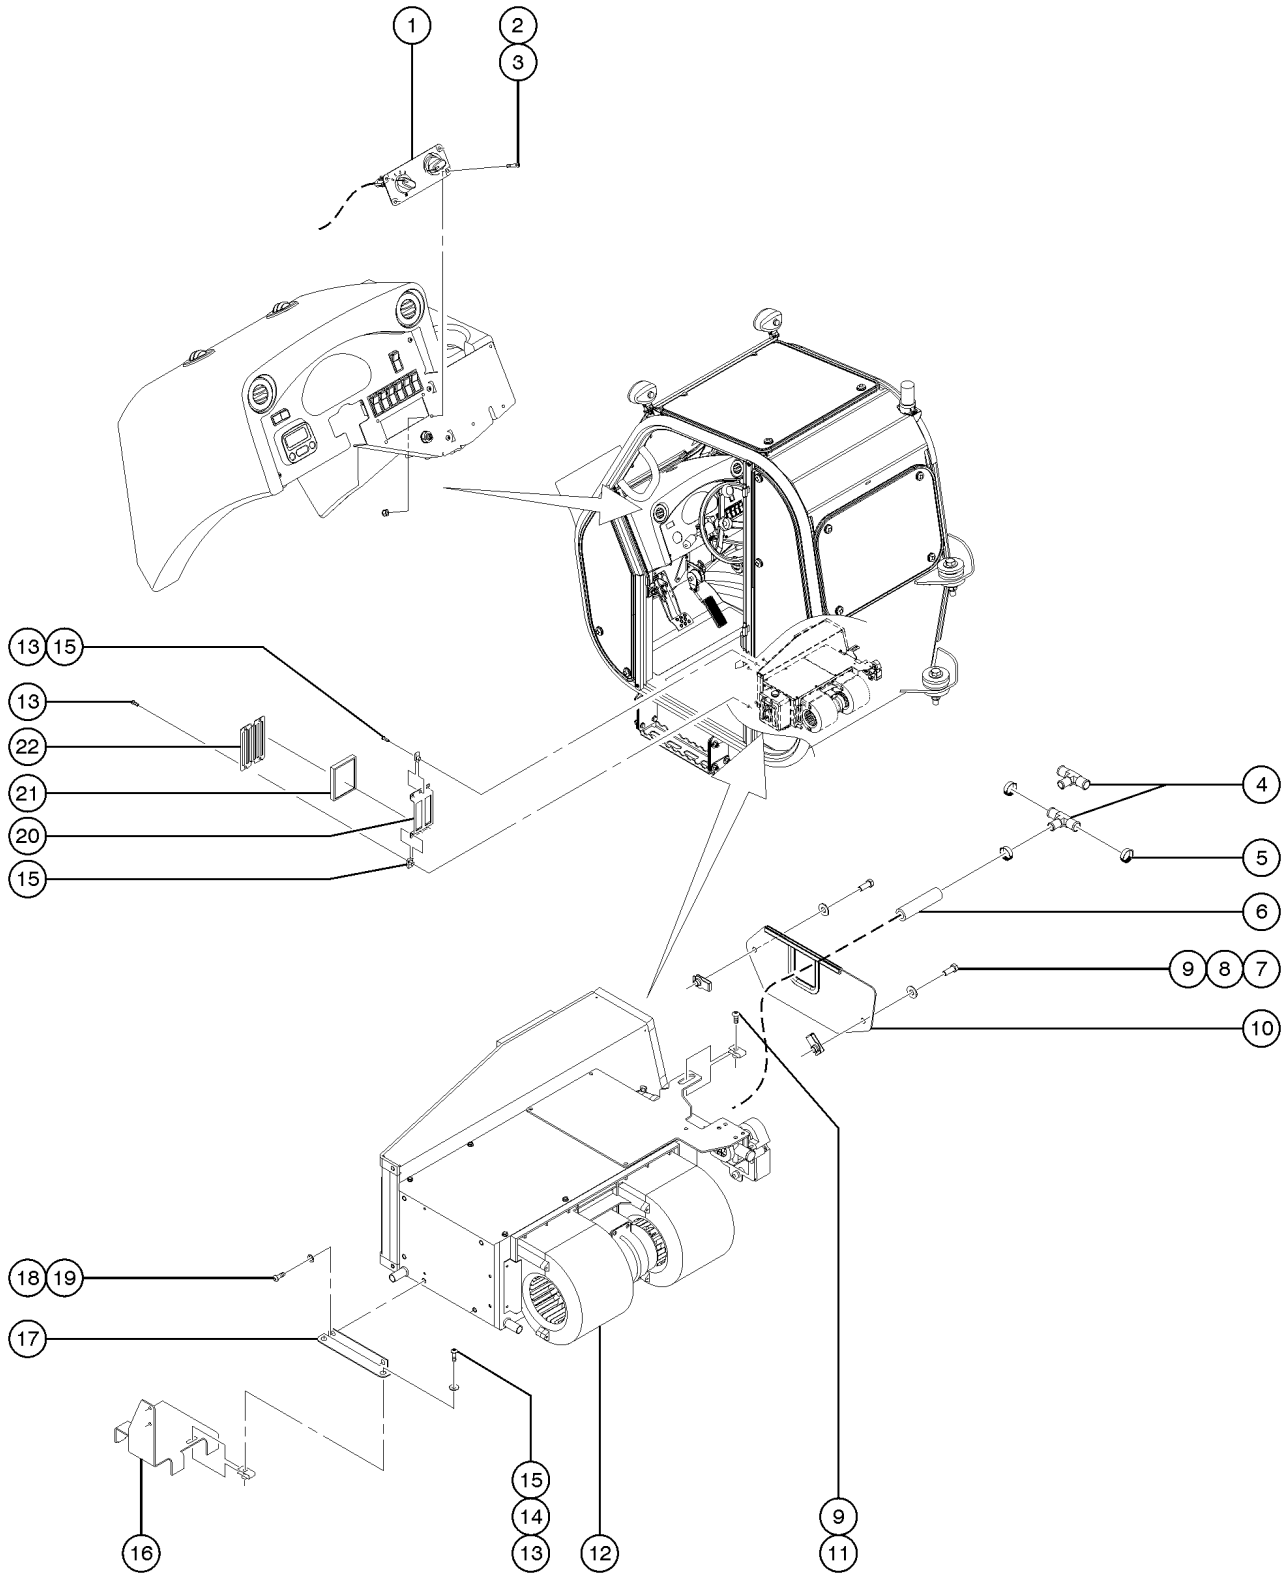

906.1 Heater/AC Blower Installation

906.1 Heater/AC Blower Installation

Item	Part No.	Description	Qty.
1	T107206GT	CONTROL PANEL, HEAT-AC.....	1
--	36206GT	FUSE,25 AMP,ATC	
--	T107205GT	HARNESS,HEATER-AC CONTROL	
2	110359GT	SCREW,PHM, 10-24 X .50	
3	5365GT	NUT,NYLOCK,10-24	
4	7-297-02GT	CONNECTOR,HOSE,Y.....	2
5	46131GT	CLAMP,HOSE,.63.....	8
6	1702GT	HOSE-HEATER,5/8 ID-BLACK.....	128-inches
7	6175GT	SCREW, HHC, 3/8-16 X	
8	6097GT	WASHER, FLAT, USS, 3/8", Y	
9	108581GT	SPRING CLIP,3/8-16 LG ZINC.....	3
10	226392GT	COVER,CAB ACCESS,AC.....	1
--	46718GT	TRIMLOCK,BLACK,3/16	
11	28487GT	SCREW,BHHS,3/8-16 X 1	
12	T107204GT	HEATER-AC BLOWER ASSY,GTH10XX.....	1
13	14297GT	SCREW,BHHS,1/4-20 X .75	
14	6638GT	WASHER, FLAT, USS, 1/4"Y	
15	56912GT	SPRING CLIP,1/4-20,.025-.15X.5.....	8
16	123531GT	FORMING,HEATER MOUNT.....	1
17	115273GT	MOUNTING BRACKET (117649).....	1
18	115285GT	TAPPING SCREW M6 X 10 (117649)	
19	6356GT	WASHER, LOCK, .25	
20	123301GT	FORMING,FILTER BRACKET.....	1
21	130207GT	FILTER,CAB AIR INTAKE.....	1
22	130302GT	COVER,CAB AIR INTAKE.....	1