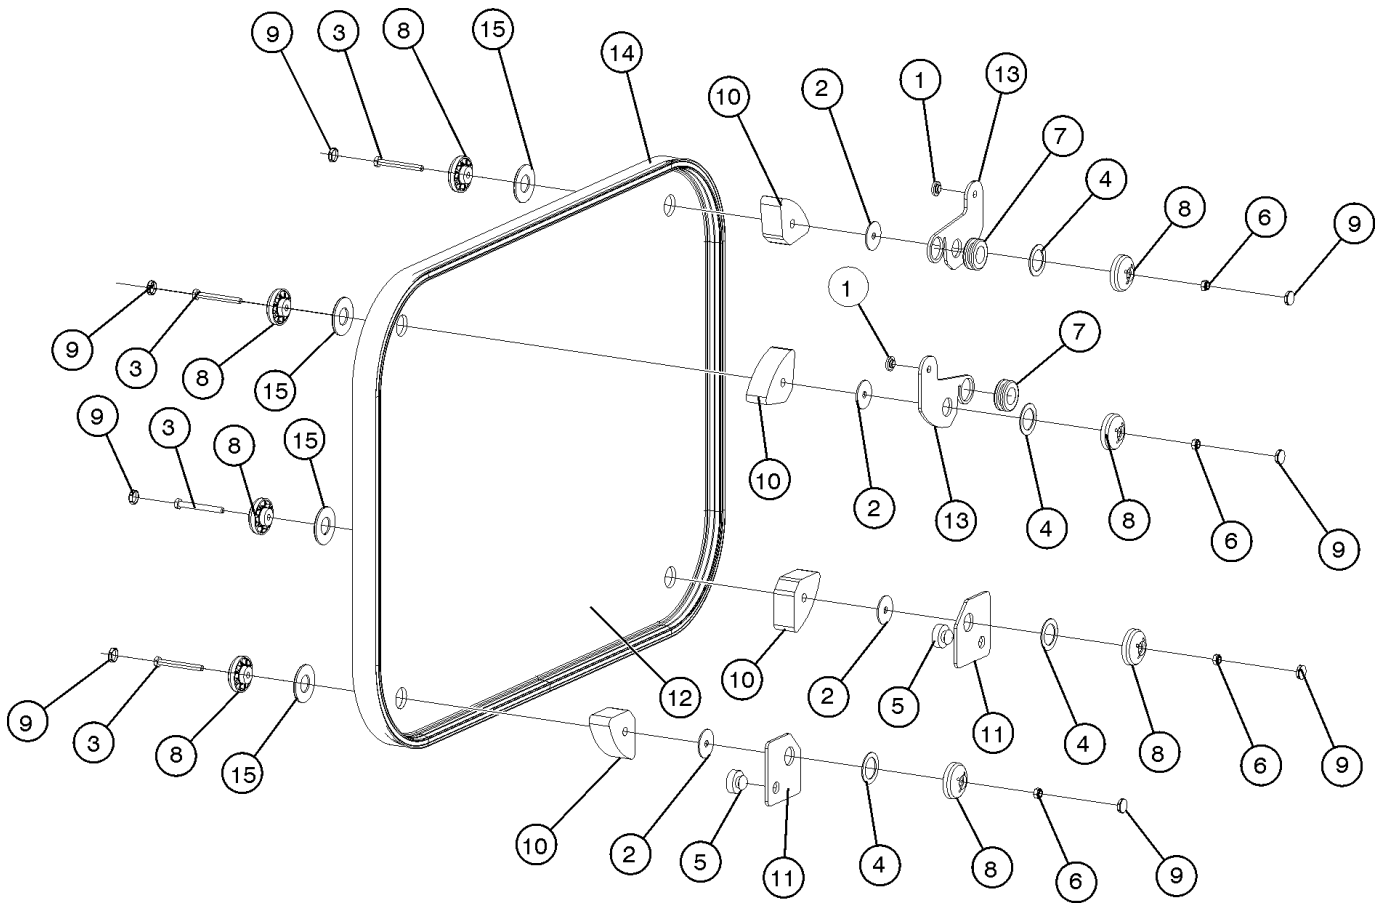

420.1 Enclosed Cab Assembly Option, View 5 (from serial number GTH1012-16292)

420.1 Enclosed Cab Assembly Option, View 5 (from serial number GTH1012-16292)

Item	Part No.	Description	Qty.
1	11890GT	GLIDE BUTTON,SIDE,GLL,.100 TK.....	2
2	12906GT	WASHER,FENDER,.25 X 1.25 X.062....	4
3	25930GT	SCREW,HHC,M6 X 55MM,GRD 8.8.....	4
4	38709GT	WASHER,SHIM,.938 X 1.37 X .048.....	4
5	43392GT	BUMPER,BATTERY BOX & RAILS***.....	2
6	49364GT	NUT,NYLOCK,M6X1.00.....	4
7	60584GT	GROMMET,RUBBER .75 X .19 X 1**.....	2
8	130123GT	BUSHING,WINDOW FASTENER.....	8
9	130124GT	CAP,WINDOW BUSHING.....	8
10	130126GT	SPACER,CAB WINDOW.....	4
11	130127GT	PLATE,WINDOW RETAINER.....	2
12	130161GT	GLASS,REAR WINDOW.....	1
13	130162GT	PLATE,WINDOW LEVER.....	2
14	130163GT	WEATHERSTRIP,DOUBLE BULB.....	95-inches
15	130189GT	SPACER,GLASS BUSHING.....	4