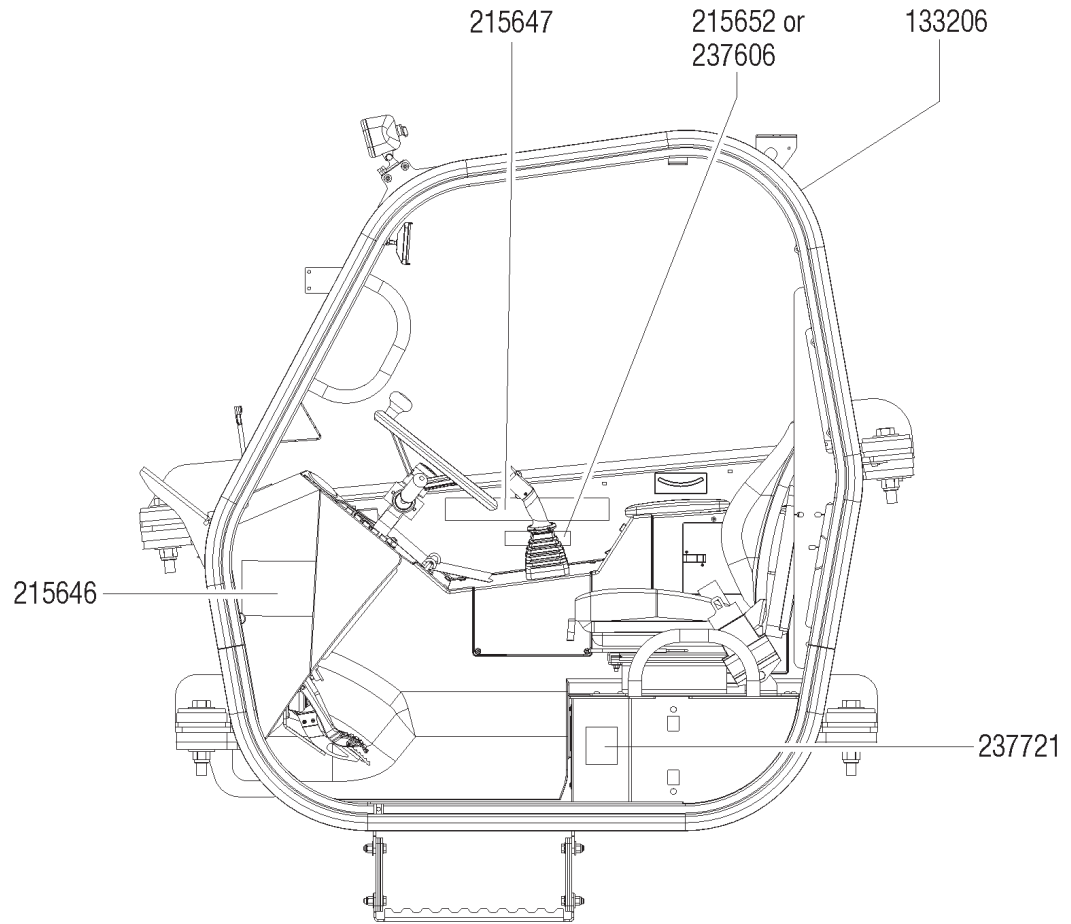

106.2 Decals with Symbols, Cab and Attachments (from GTH1012-16292)