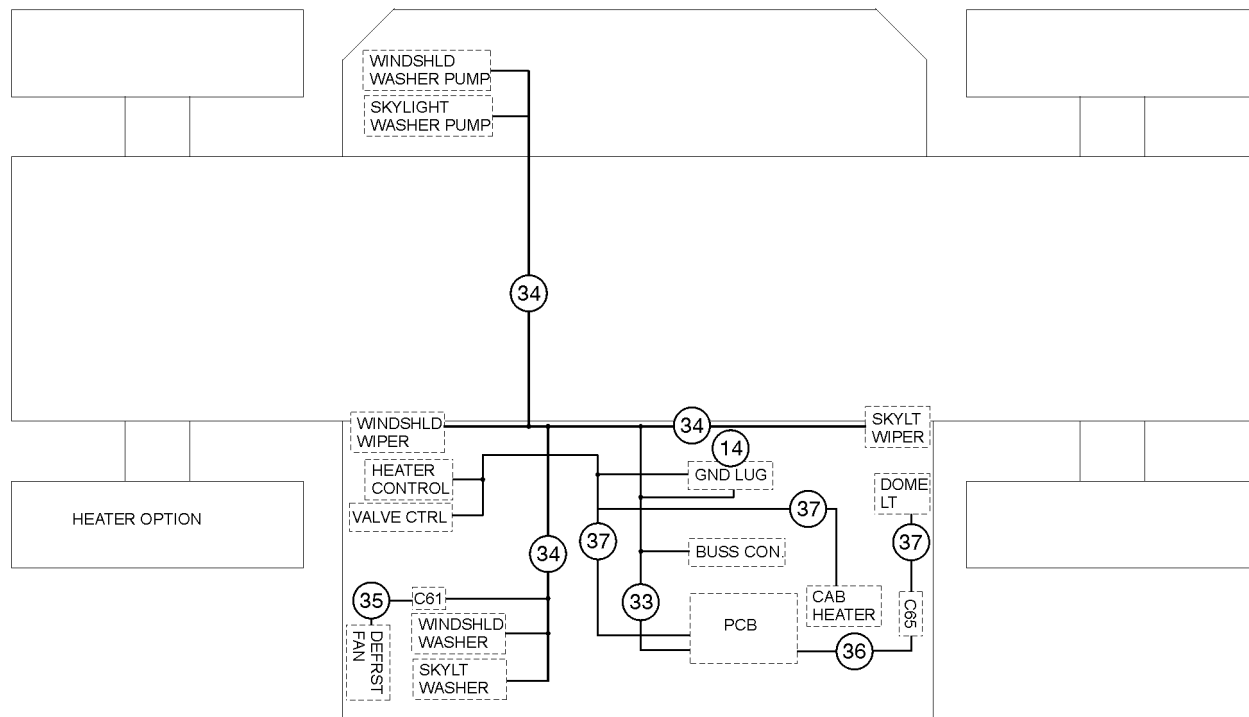

1005.1 Cab Heater and HVAC Harnesses

1005.1 Cab Heater and HVAC Harnesses

Item	Part No.	Description	Qty.
14	161444GT	ASSEMBLY, GROUND BUSS.....	1
34	233812GT	HARNESS, ENCLOSED CAB.....	1
35	234859GT	HARNESS, CAB FAN.....	1
36	233940GT	HARNESS, POWER, DOME LIGHT.....	1
37	123817GT	DOMELIGHT WITH CONNECTOR.....	1
38	234861GT	HARNESS, CAB HEATER.....	1
39	238126GT	HARNESS, CAB A/C.....	1
40	217874GT	HARNESS, CHASSIS, A/C.....	1