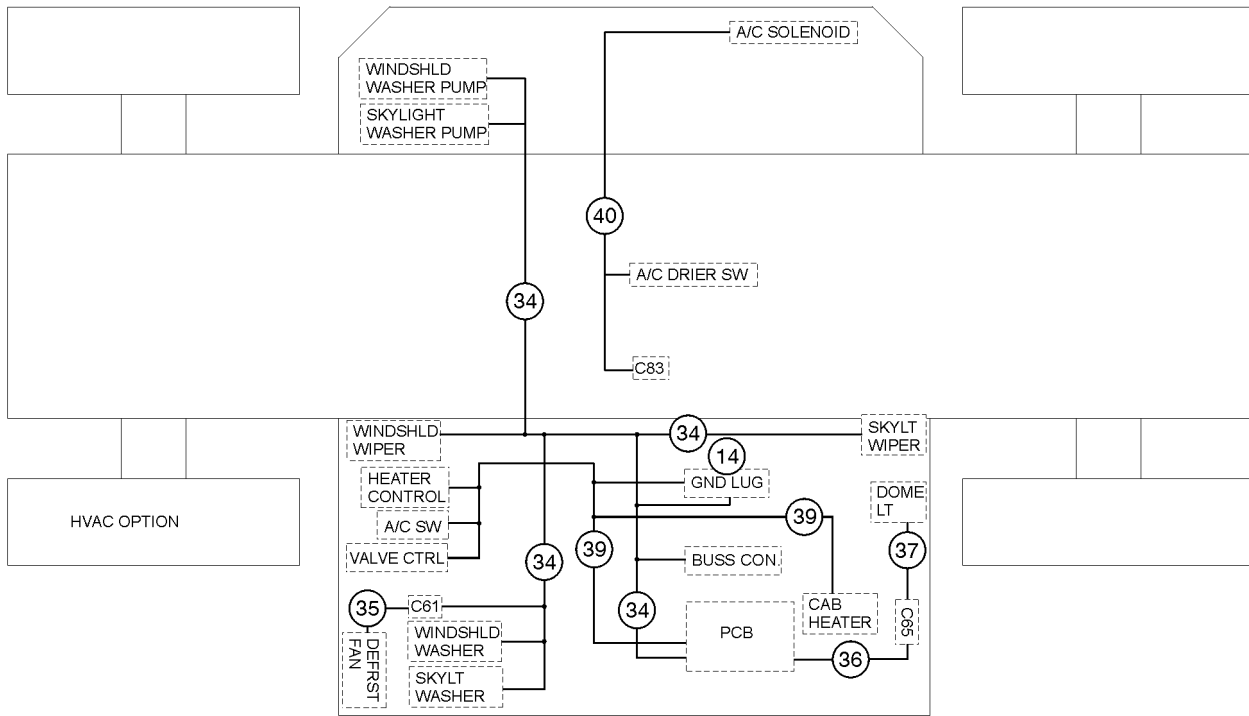

1005.1 Cab Heater and HVAC Harnesses

1005.1 Cab Heater and HVAC Harnesses

Item	Part No.	Description	Qty.
14	161444GT	ASSEMBLY, GROUND BUSS.....	1
34	233812GT	HARNESS, ENCLOSED CAB.....	1
35	234859GT	HARNESS, CAB FAN.....	1
36	233940GT	HARNESS, POWER, DOME LIGHT.....	1
37	123817GT	DOMELIGHT WITH CONNECTOR.....	1
38	234861GT	HARNESS, CAB HEATER.....	1
39	238126GT	HARNESS, CAB A/C.....	1
40	217874GT	HARNESS, CHASSIS, A/C.....	1