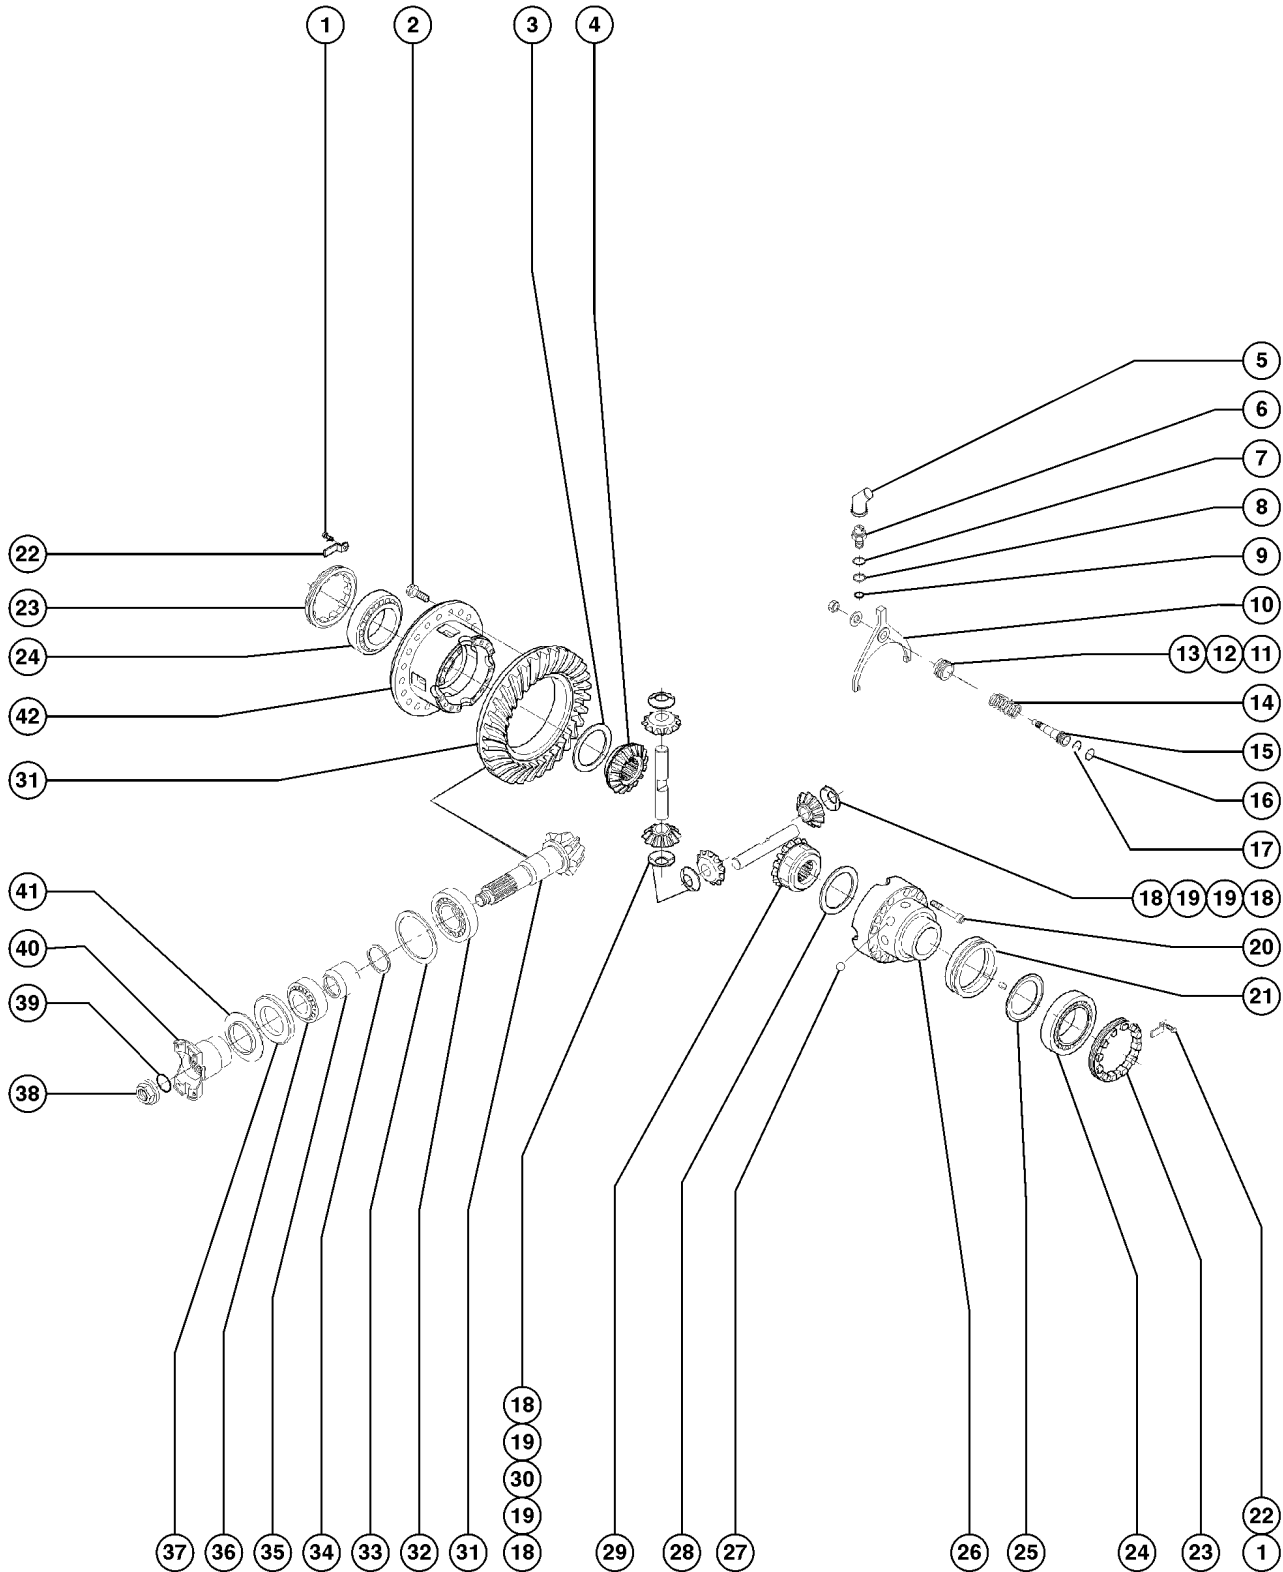

204.1 Front Axle, Differential

204.1 Front Axle, Differential

Item	Part No.	Description	Qty.	Item	Part No.	Description	Qty.
1	7-229-770GT	HEXAGON BOLT..... <i>before axle serial number R-ITA-774587</i>	4	25	7-229-796GT	FRICITION WASHER.....	1
--	7-229-538GT	CYLINDER BOLT..... <i>from axle serial number R-ITA-774587</i>	4	26	228994GT	DIFFERENTIAL,DANA213 FRT.....	1
2	7-229-691GT	BOLT.....	20	27	7-229-731GT	DETENT BALL.....	8
3	1252621GT	FRICITION WASHER.....	2	28	7-229-805GT	FRICITION WASHER.....	1
4	7-229-777GT	DIFFERENTIAL SIDE,DANA213 FRT..... <i>before axle serial number N-ITA-747942</i>	2	29	7-229-794GT	DIFFERENTIAL SIDE GEAR.....	1
--	228992GT	DIFFERENTIAL SIDE,DANA213 FRT..... <i>from axle serial number N-ITA-747942</i>	1	30	7-229-775GT	DIFFERENTIAL SHAFT,DANA213 FRT..... <i>before axle serial number N-ITA-747942</i>	2
5	7-229-729GT	BOOT.....	1	--	228990GT	DIFFERENTIAL SHAFT,DANA213 FRT..... <i>from axle serial number N-ITA-747942</i>	1
6	7-229-994GT	DIFFERENTIAL SIDE GEAR.....	1	31	7-229-806GT	BEVEL GEAR SET.....	1
7	130396GT	SEAL WASHER.....	1	32	7-229-781GT	BEARING.....	1
8	7-229-727GT	SEAL WASHER.....	1	33	7-229-662GT	SHIM / 0.10mm.....	1
9	7-229-726GT	O-RING.....	1	--	7-229-663GT	SHIM / 0.20mm.....	1
10	7-229-798GT	FORK/SELECTOR.....	1	--	7-229-664GT	SHIM / 0.50mm.....	1
11	7-229-799GT	RING NUT.....	1	--	7-229-665GT	SHIM / 0.15mm.....	1
12	7-229-801GT	SPRING WASHER.....	1	34	7-229-782GT	SHIM / 0.15mm.....	1
13	7-229-797GT	NUT.....	1	--	1252618GT	SHIM KIT.....	1
14	7-229-800GT	SPRING.....	1	--	7-229-783GT	SHIM / 0.20mm.....	1
15	130391GT	PISTON.....	1	--	7-229-784GT	SHIM / 0.30mm.....	1
16	7-229-804GT	GASKET.....	1	--	7-229-785GT	SHIM / 0.40mm.....	1
17	7-229-803GT	O-RING.....	1	35	1252600GT	SPACER.....	1
18	7-229-779GT	FRICITION WASHER.DANA213 FRT..... <i>before axle serial number N-ITA-747942</i>	4	36	1252546GT	TAPER ROLLER BEARING.....	1
--	228991GT	FRICITION WASHER.DANA213 FRT..... <i>from axle serial number N-ITA-747942</i>	4	37	1252538GT	SEAL.....	1
19	7-229-778GT	DIFFERENTIAL PINION.....	4	38	7-229-793GT	NUT.....	1
20	7-229-780GT	BOLT..... <i>before axle serial number S-ITA-725838</i>	15	39	7-229-792GT	O-RING.....	1
--	1252601GT	RING KIT..... <i>from axle serial number S-ITA-725838</i>	15	40	130390GT	FLANGE.....	1
21	7-229-795GT	SELECTOR.....	1	41	1252656GT	Coverplate.....	1
22	7-229-771GT	LOCKING PLATE..... <i>disc. from axle serial number R-ITA-774857</i>	2	42	228993GT	DIFFERENTIAL CARRIER,DANA213..... <i>before axle serial number N-ITA-747942</i>	1
--	231122GT	CLIP,DANA213,BRAKE ADJ <i>INCLUDED IN KIT PART NUMBER 235638</i>		--	1252605GT	DIFFERENTIAL CARRIER <i>from axle serial number N-ITA-747942</i>	
--	235638GT	KIT,BRAKE CLIP,DANA213,FRNT <i>HEAVY DUTY REPLACEMENT KIT FOR PARKING BRAKE LOCKING CLIP TO DANA 213 AXLE</i>		--	1252607GT	DIFFERENTIAL <i>from axle serial number N-ITA-747942 (includes items 3, 4, 18, 19, 20, 28, 29, 30, 42)</i>	
--	49378GT	SCREW,HHC,M8 X 16 <i>INCLUDED IN KIT PART NUMBER 235638</i>					
23	7-229-772GT	RING NUT..... <i>before axle serial number R-ITA-774587</i>	1				
--	1252631GT	RING NUT..... <i>from axle serial number R-ITA-774587</i>	1				
24	7-229-773GT	BEARING.....	2