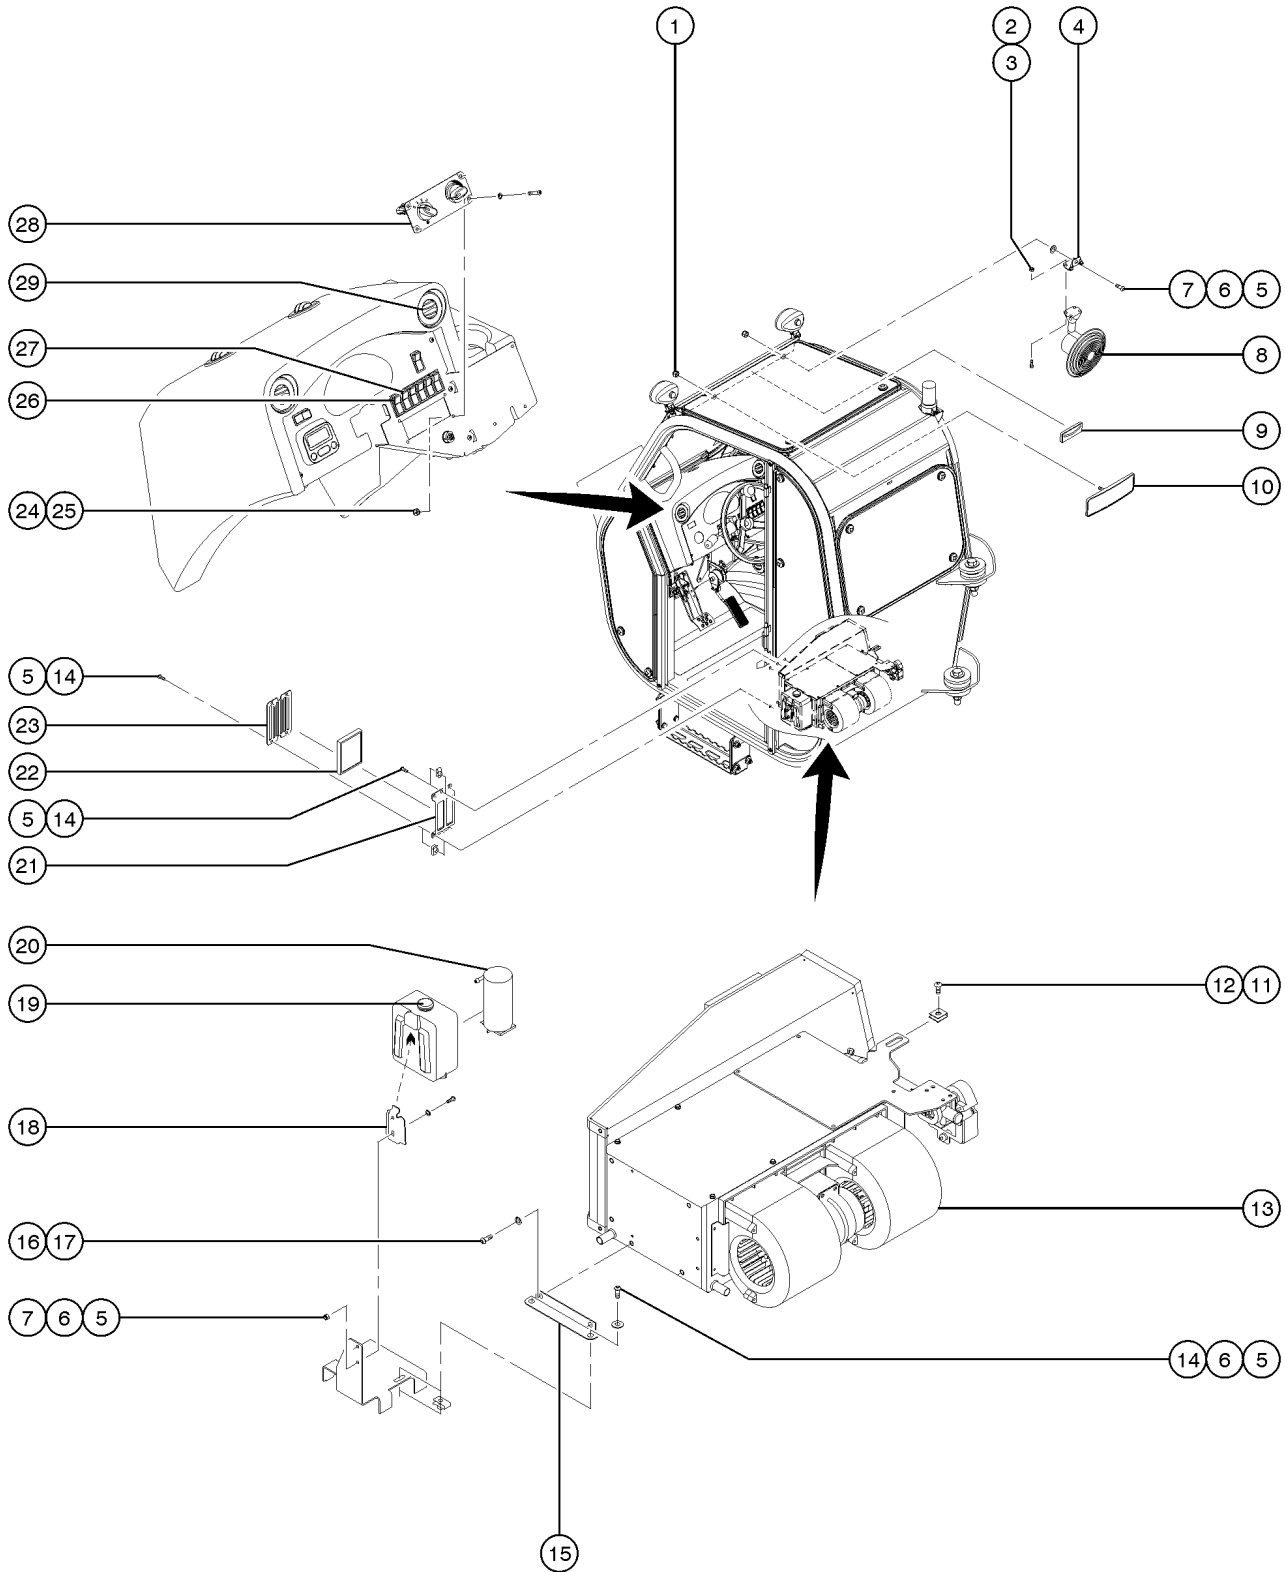

408.1 Enclosed Cab Assembly Option, View 4 (to SN GTH1012-16291)

408.1 Enclosed Cab Assembly Option, View 4 (to SN GTH1012-16291)

Item	Part No.	Description	Qty.
1	6889GT	NUT, LP NYLOCK, 1/4-20	
2	6178GT	NUT,NYLOCK,10-32	
3	32328GT	SCREW,SHC,10-32 X .5.....1	1
4	130197GT	FORMING,DEFROSTER MOUNT	
5	14297GT	SCREW,BHHS,1/4-20 X .75	
6	6638GT	WASHER, FLAT, USS, 1/4"Y	
7	6091GT	NUT, NYLOCK, 1/4-20.....1	1
8	130536GT	FAN,DEFROSTER,GENIE CAB	
--	130245GT	HARNES,DEFROSTER FAN.....1	1
--	138028GT	SVC ACC.,DEFROSTER FAN,GTH10XX	
9	123561GT	LEV-O-GAGE INDICATOR.....1	1
10	123573GT	MIRROR, INTERIOR	
11	28487GT	SCREW,BHHS,3/8-16 X 1	
12	108581GT	SPRING CLIP,3/8-16 LG ZINC	
13	117649GT	HEATER	
14	56912GT	SPRING CLIP,1/4-20,.025-.15X.5.....1	1
15	115273GT	MOUNTING BRACKET (117649)	
16	115285GT	TAPPING SCREW M6 X 10 (117649)	
17	6356GT	WASHER, LOCK, .25.....1	1
18	123222GT	BRACKET,WASHER RESERVOIR.....1	1
19	123245GT	WASHER BOTTLE/BRACKET ASSY.....1	1
20	123223GT	PUMP,12V WASHER.....1	1
21	123301GT	FORMING,FILTER BRACKET.....1	1
22	130207GT	FILTER,CAB AIR INTAKE.....1	1
23	130302GT	COVER,CAB AIR INTAKE	
24	5365GT	NUT,NYLOCK,10-24	
25	110359GT	SCREW,PHM, 10-24 X .50	
26	7-164-09GT	SWITCH,DIFFERENTIAL LOCK	
27	130196GT	SWITCH, WIPER.....1 <i>three terminal, two position</i>	1
28	123288GT	HEAT-AC CONTROL,26-1538	
--	115220GT	POTENTIOMETER ASSY (123288)	
--	115221GT	OVERLAY (123288)	
--	115222GT	CONTROL KNOB (123288)	
--	115223GT	BLOWER SWITCH W/NUT (123288)	
--	115224GT	CONTROL PLATE (123288)	
29	123290GT	VENT,MCCI 23-0171