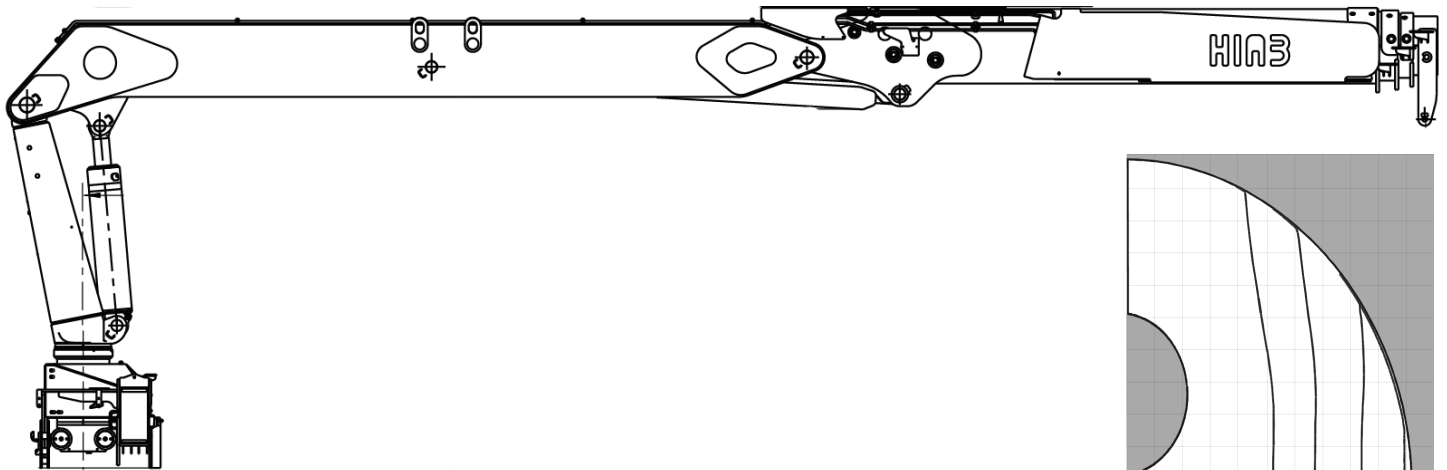

# HIAB 255K BASIC DATA

TECHNICAL DATA	255K-2 PRO	255K-2 HIPRO	255K-3 PRO	255K-3 HIPRO
Max. lifting capacity (ft-lbs)	166 710	180 670	156 360	170 400
Outreach, hydraulic extensions (ft)	43' 4"	43' 4"	51' 2"	51' 2"
Outreach, manual extensions (ft)	-	-	-	-
Outreach, with jib (ft)	-	-	-	-
Outreach / lifting capacity (ft-lbs)	26' 3" - 6 260	26' 3" - 6 720	26' 3" - 5 950	26' 3" - 6 440
	33' 10" - 4 720	33' 10" - 5 070	33' 6" - 4 370	33' 6" - 4 760
	42' 0" - 3 700	42' 0" - 4 060	41' 8" - 3 350	41' 8" - 3660
	-	-	49' 6" - 2 780	49' 6" - 3 040
	-	-	-	-
Outreach / lifting capacity, with jib (ft-lbs)	-	-	-	-
Slewing angle (°)	450	450	450	450
Height in folded position (in)	113	113	113	113
Width in folded position (in)	98	98	98	98
Installation space needed (in)	33	33	33	33
Weight, "standard" crane without stabilizers (lbs)	7 740	7 830	8 220	8 310
Weight, stabilizer equipment (lbs)	1 290	1 290	1 290	1 290
Weight, jib (lbs)	-	-	-	-

**Disclaimer.** Hiab cranes have been built to meet the highest standards of safety and service life and have been thoroughly tested. Strength calculations for this model have been carried out in accordance with EN13001 in fatigue class S2. Cargotec's certified Quality Assurance System complies with ISO 9001. Some of the items in our literature may be extra equipment. Certain applications may require an official permit. We reserve the right to change technical specifications without prior notice. Hiab cranes produced for EU-countries are CE marked and comply with the European Standard EN12999.