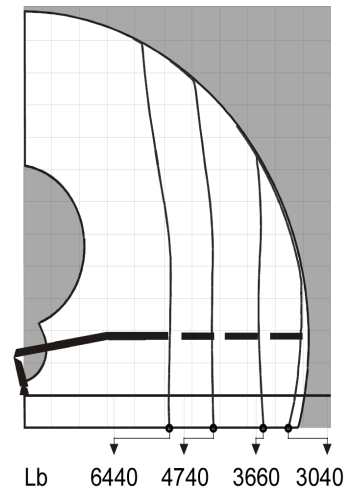

# HIAB 255K BASIC DATA

TECHNICAL DATA	255K-2 PRO	255K-2 HIPRO	255K-3 PRO	255K-3 HIPRO
Max. lifting capacity (ft-lbs)	166 710	180 670	156 360	170 400
Outreach, hydraulic extensions (ft)	43' 4"	43' 4"	51' 2"	51' 2"
Outreach, manual extensions (ft)	-	-	-	-
Outreach, with jib (ft)	-	-	-	-
Outreach / lifting capacity (ft-lbs)	26' 3" - 6 260	26' 3" - 6 720	26' 3" - 5 950	26' 3" - 6 440
	33' 10" - 4 720	33' 10" - 5 070	33' 6" - 4 370	33' 6" - 4 760
	42' 0" - 3 700	42' 0" - 4 060	41' 8" - 3 350	41' 8" - 3660
	-	-	49' 6" - 2 780	49' 6" - 3 040
	-	-	-	-
Outreach / lifting capacity, with jib (ft-lbs)	-	-	-	-
Slewing angle (°)	450	450	450	450
Height in folded position (in)	113	113	113	113
Width in folded position (in)	98	98	98	98
Installation space needed (in)	33	33	33	33
Weight, "standard" crane without stabilizers (lbs)	7 740	7 830	8 220	8 310
Weight, stabilizer equipment (lbs)	1 290	1 290	1 290	1 290
Weight, jib (lbs)	-	-	-	-