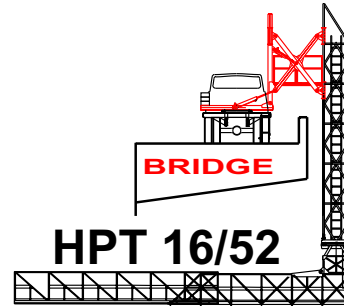

## TRAILER MOUNTED MODELS

**HP 32**

**32 ft - 9.7 meters  
Platform Length**

**HP 35**

**35 ft - 10.6 meters  
Platform Length**

## TRUCK MOUNTED MODELS

ALL TRUCKS FITTED WITH CATERPILLAR DIESEL ENGINES

**HPT 43**

**43 ft - 13.1 meters  
Platform Length**

**HPT 16/52**

**52 ft - 15.8 meters  
Platform Length**

**HPT 18/60**

**60 ft - 18.2 meters  
Platform Length**