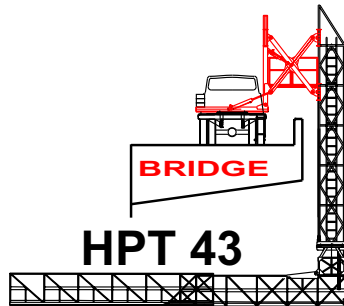

TRUCK MOUNTED MODELS

ALL TRUCKS FITTED WITH CATERPILLAR DIESEL ENGINES

HPT 43

**43 ft - 13.1 meters
Platform Length**