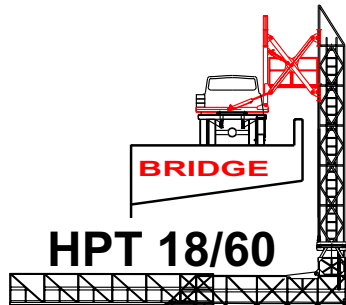

## TRUCK MOUNTED MODELS

ALL TRUCKS FITTED WITH CATERPILLAR DIESEL ENGINES

**HPT 43**

**43 ft - 13.1 meters  
Platform Length**

**HPT 16/52**

**52 ft - 15.8 meters  
Platform Length**

**HPT 18/60**

**60 ft - 18.2 meters  
Platform Length**