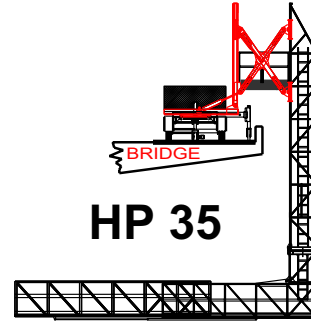

# HYDRA PLATFORMS

**MODEL RANGE**

**TRUCK & TRAILER MOUNTED**

ALL MODELS INCORPORATE HYDRA PLATFORMS PATENTED  
**TOWER SEPARATION SYSTEM**  
FOR EXTENSION OVER PEDESTRIAN SIDEWALKS

## TRAILER MOUNTED MODELS

**HP 32**

**32 ft - 9.7 meters  
Platform Length**

**HP 35**

**35 ft - 10.6 meters  
Platform Length**