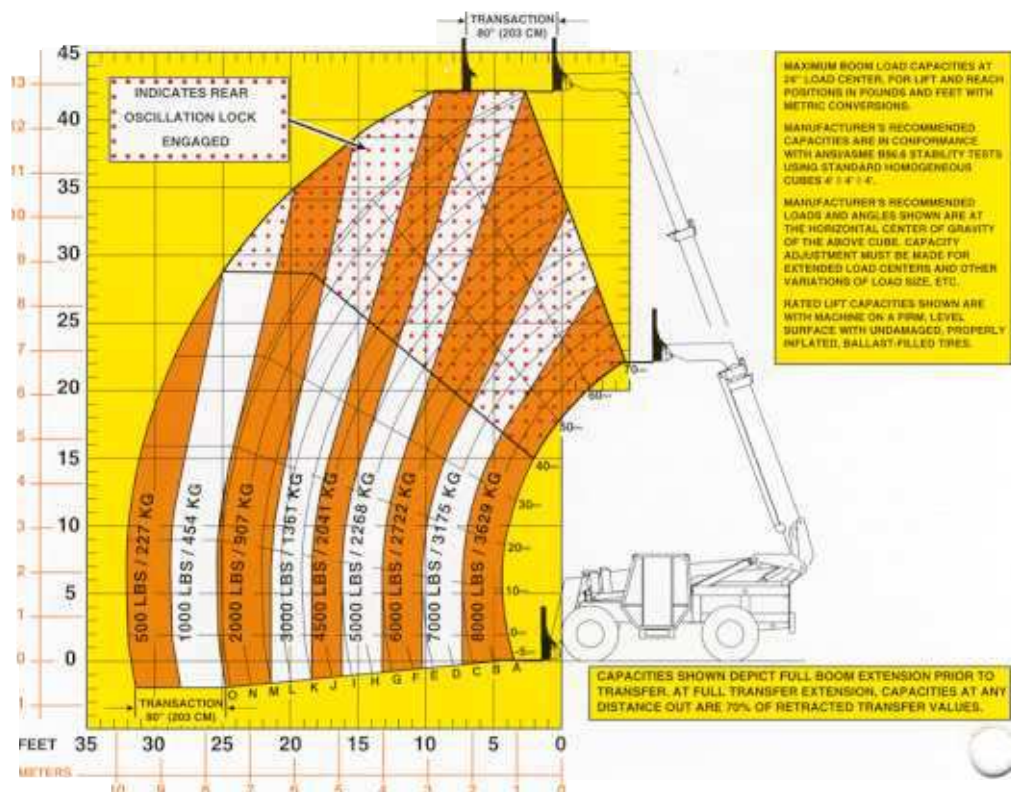

# 844C-42 Telescopic Handler Specifications

## Performance

Max. Capacity .....8,000 lb. (3628,8 kg)  
 Lift height .....42 ft. (12,8 m)  
 Land height.....42 ft. (12,8 m)  
 Max. Capacity @  
 full height .....6,000 lb. (2721,6 kg)  
 TransAction .....80 in. (203,2 cm)  
 Max. forward reach.....32 ft. (9,7 m)  
 Capacity @ max.  
 forward reach .....500 lb. (226,8 kg)  
 Reach below grade .....23 in. (58,4 cm)  
 Outside turn radius ..13 ft. 8 in. (4,2 m)  
 Frame leveling .....12.5 degrees L/R

## Dimensions

Height .....95 in. (241,3 cm)  
 Length (w/ 42 in. forks) ..23 ft. 7 in. (7,1 m)  
 Width .....8 ft. (2,4 m)  
 Wheelbase .....124 in. (314,9 cm)  
 Ground clearance .....16 in. (40,6 cm)  
 Weight .....23,160 lb. (10,505 kg)

## Load Chart