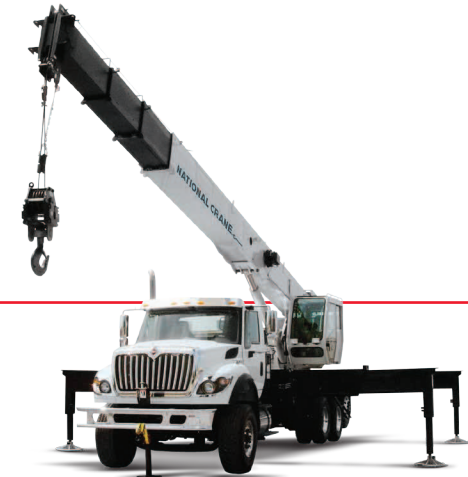

Telescoping crane - stand up controls

Model				
300C	8 USt 7,3 t	46 ft 14,0 m	N/A	56 ft 17,1 m
400B	10 USt 9,1 t	56 ft 17,1 m	N/A	66 ft 20,1 m
NBT14	14 USt 12,7 t	60 ft 18,3 m	22 ft 6,7 m	91 ft 27,7 m
NBT15	15 USt 13,4 t	60 ft 18,3 m	22 ft 6,7 m	91 ft 27,7 m
NBT16	16 USt 14,5 t	60 ft 18,3 m	22 ft 6,7 m	91 ft 27,7 m
500E2	18 USt 16,3 t	71 ft 21,6 m	23 - 41 ft 7,0 - 12,5 m	121 ft 36,9 m
600E2	20 USt 18,1 t	90 ft 27,4 m	25 - 45 ft 7,6 - 13,7 m	144 ft 43,9 m
800D	23 USt 20,9 t	100 ft 30,5 m	25 - 44 ft 7,6 - 13,4 m	152 ft 46,3 m
900A	26 USt 23,6 t	103 ft 31,4 m	25 - 44 ft 7,6 - 13,4 m	155 ft 47,2 m

National Crane offers the broadest range of telescoping cranes with stand up controls. Capacities range from 8 USt – 33 USt, and National Crane boom trucks have the most available options and mounting configurations on the market.

Telescoping crane - stand up controls

Model				
H Series				
600H	20 USt 18,1 t	90 ft 27,4 m	25 - 45 ft 7,6 - 13,7 m	144 ft 43,9 m
800H	23 USt 20,9 t	100 ft 30,5 m	25 - 44 ft 7,6 - 13,4 m	152 ft 46,3 m
900H	27 USt 24,5 t	105 ft 32,0 m	25 - 44 ft 7,6 - 13,4 m	158 ft 48,2 m
NBT30H	30 USt 27,2 t	110 ft 33,5 m	25 - 44 ft 7,6 - 13,4 m	163 ft 49,7 m
1400H	33 USt 29,9 t	127 ft 38,7 m	30 ft 9,1 m	164 ft 50,0 m

The H Series models have multi-position outriggers that offer excellent stability. The Load Moment Indicator system displays error codes and real-time display of outrigger position.

Radio remotes, available on most National Crane models, increase the versatility of your crane giving you flexibility to operate from the control station or closer to your load.

Telescoping crane - swing cab controls