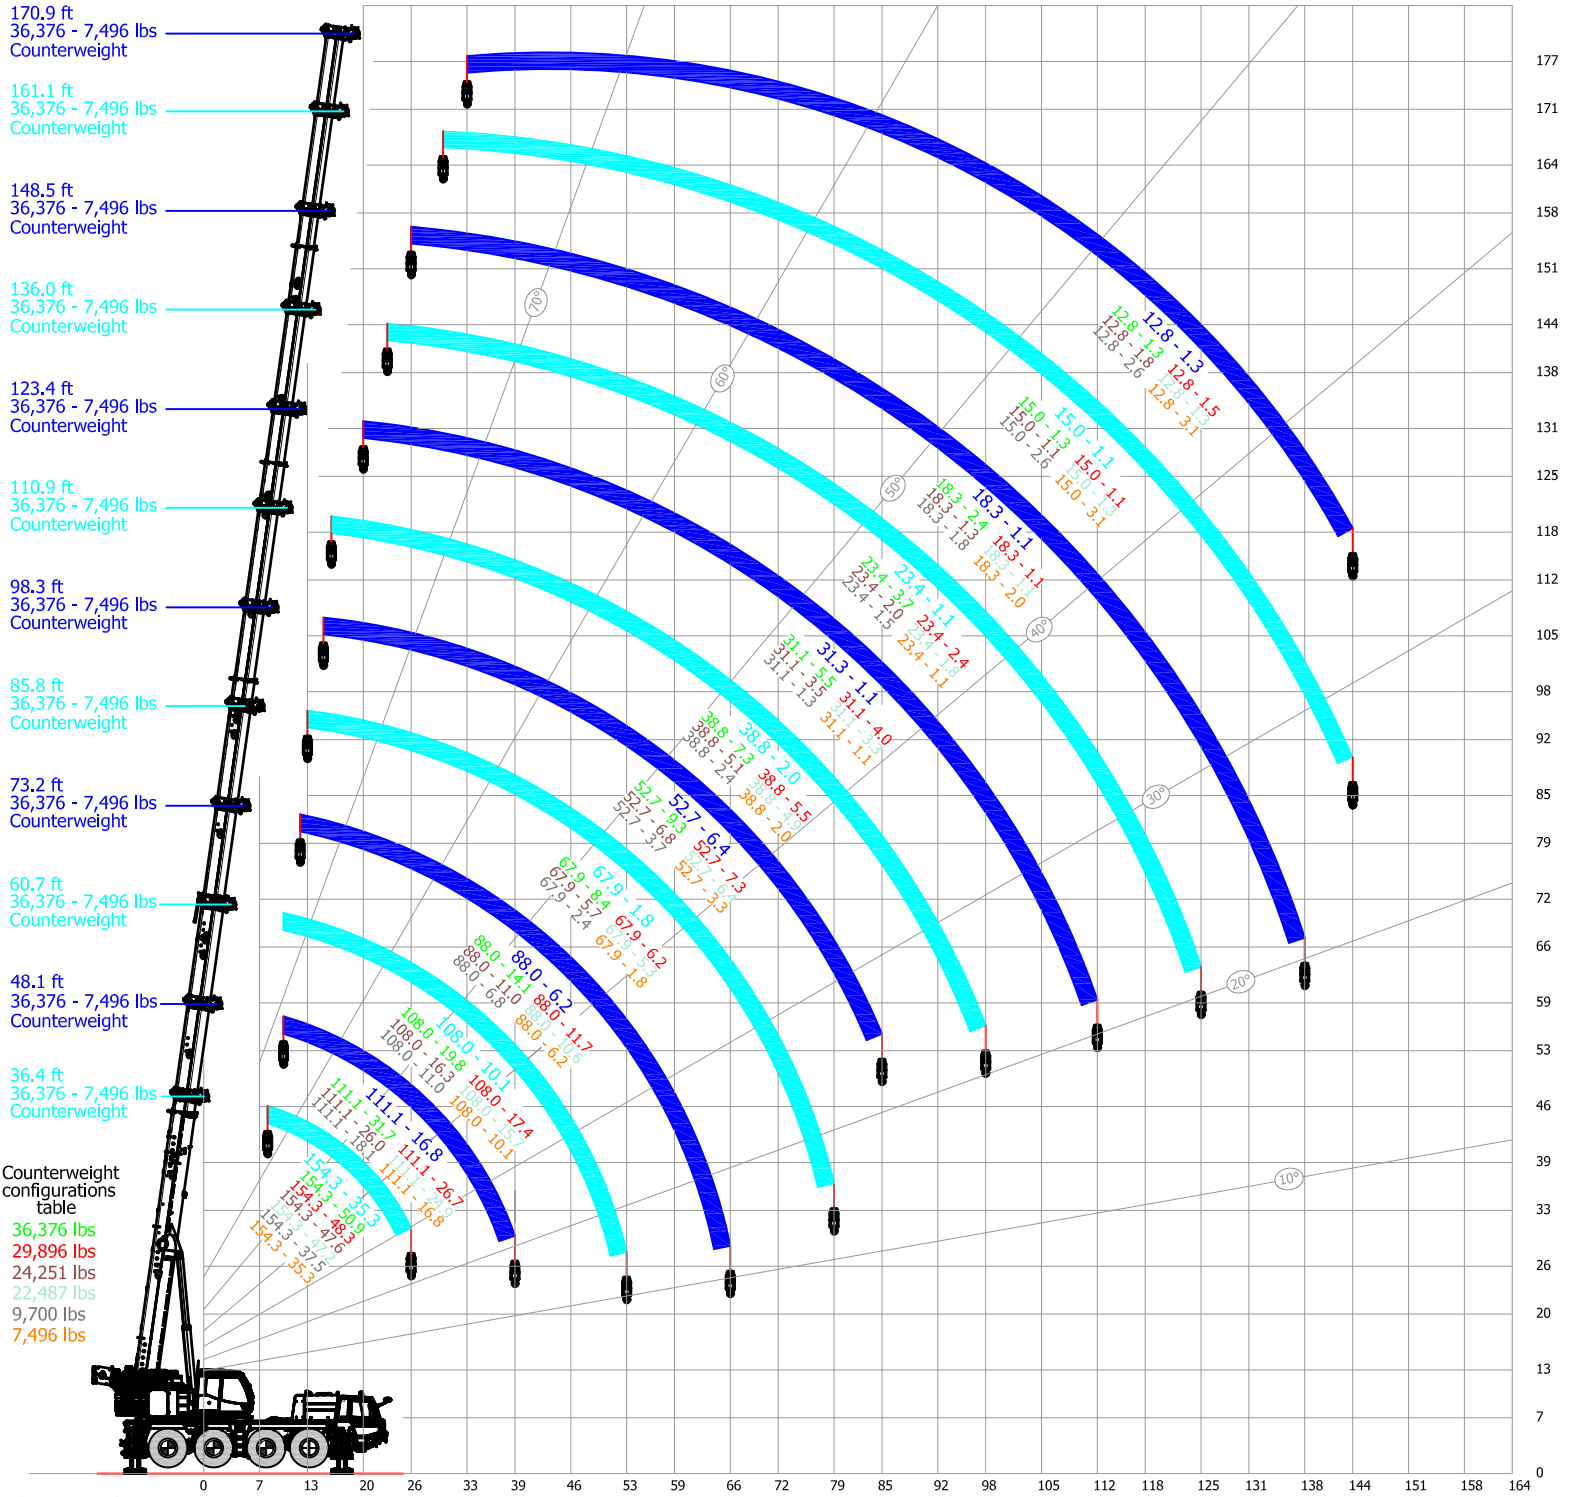

ATF 70G-4 (171' boom) Main boom quick reference load chart

Lifting capacities lbs. x 1000
 Lifting capacities for entire counterweight range shown in Cyan and Blue
 Lifting capacities for each counterweight configuration shown are color coded in agreement with Counterweight configurations table

Counterweight configurations table

36,376 lbs
29,896 lbs
24,251 lbs
22,487 lbs
9,700 lbs
7,496 lbs

Lifting capacities lbs. x 1000
 Lifting capacities for entire counterweight range shown in Cyan and Blue
 Lifting capacities for each counterweight configuration shown are color coded in agreement with Counterweight configurations table