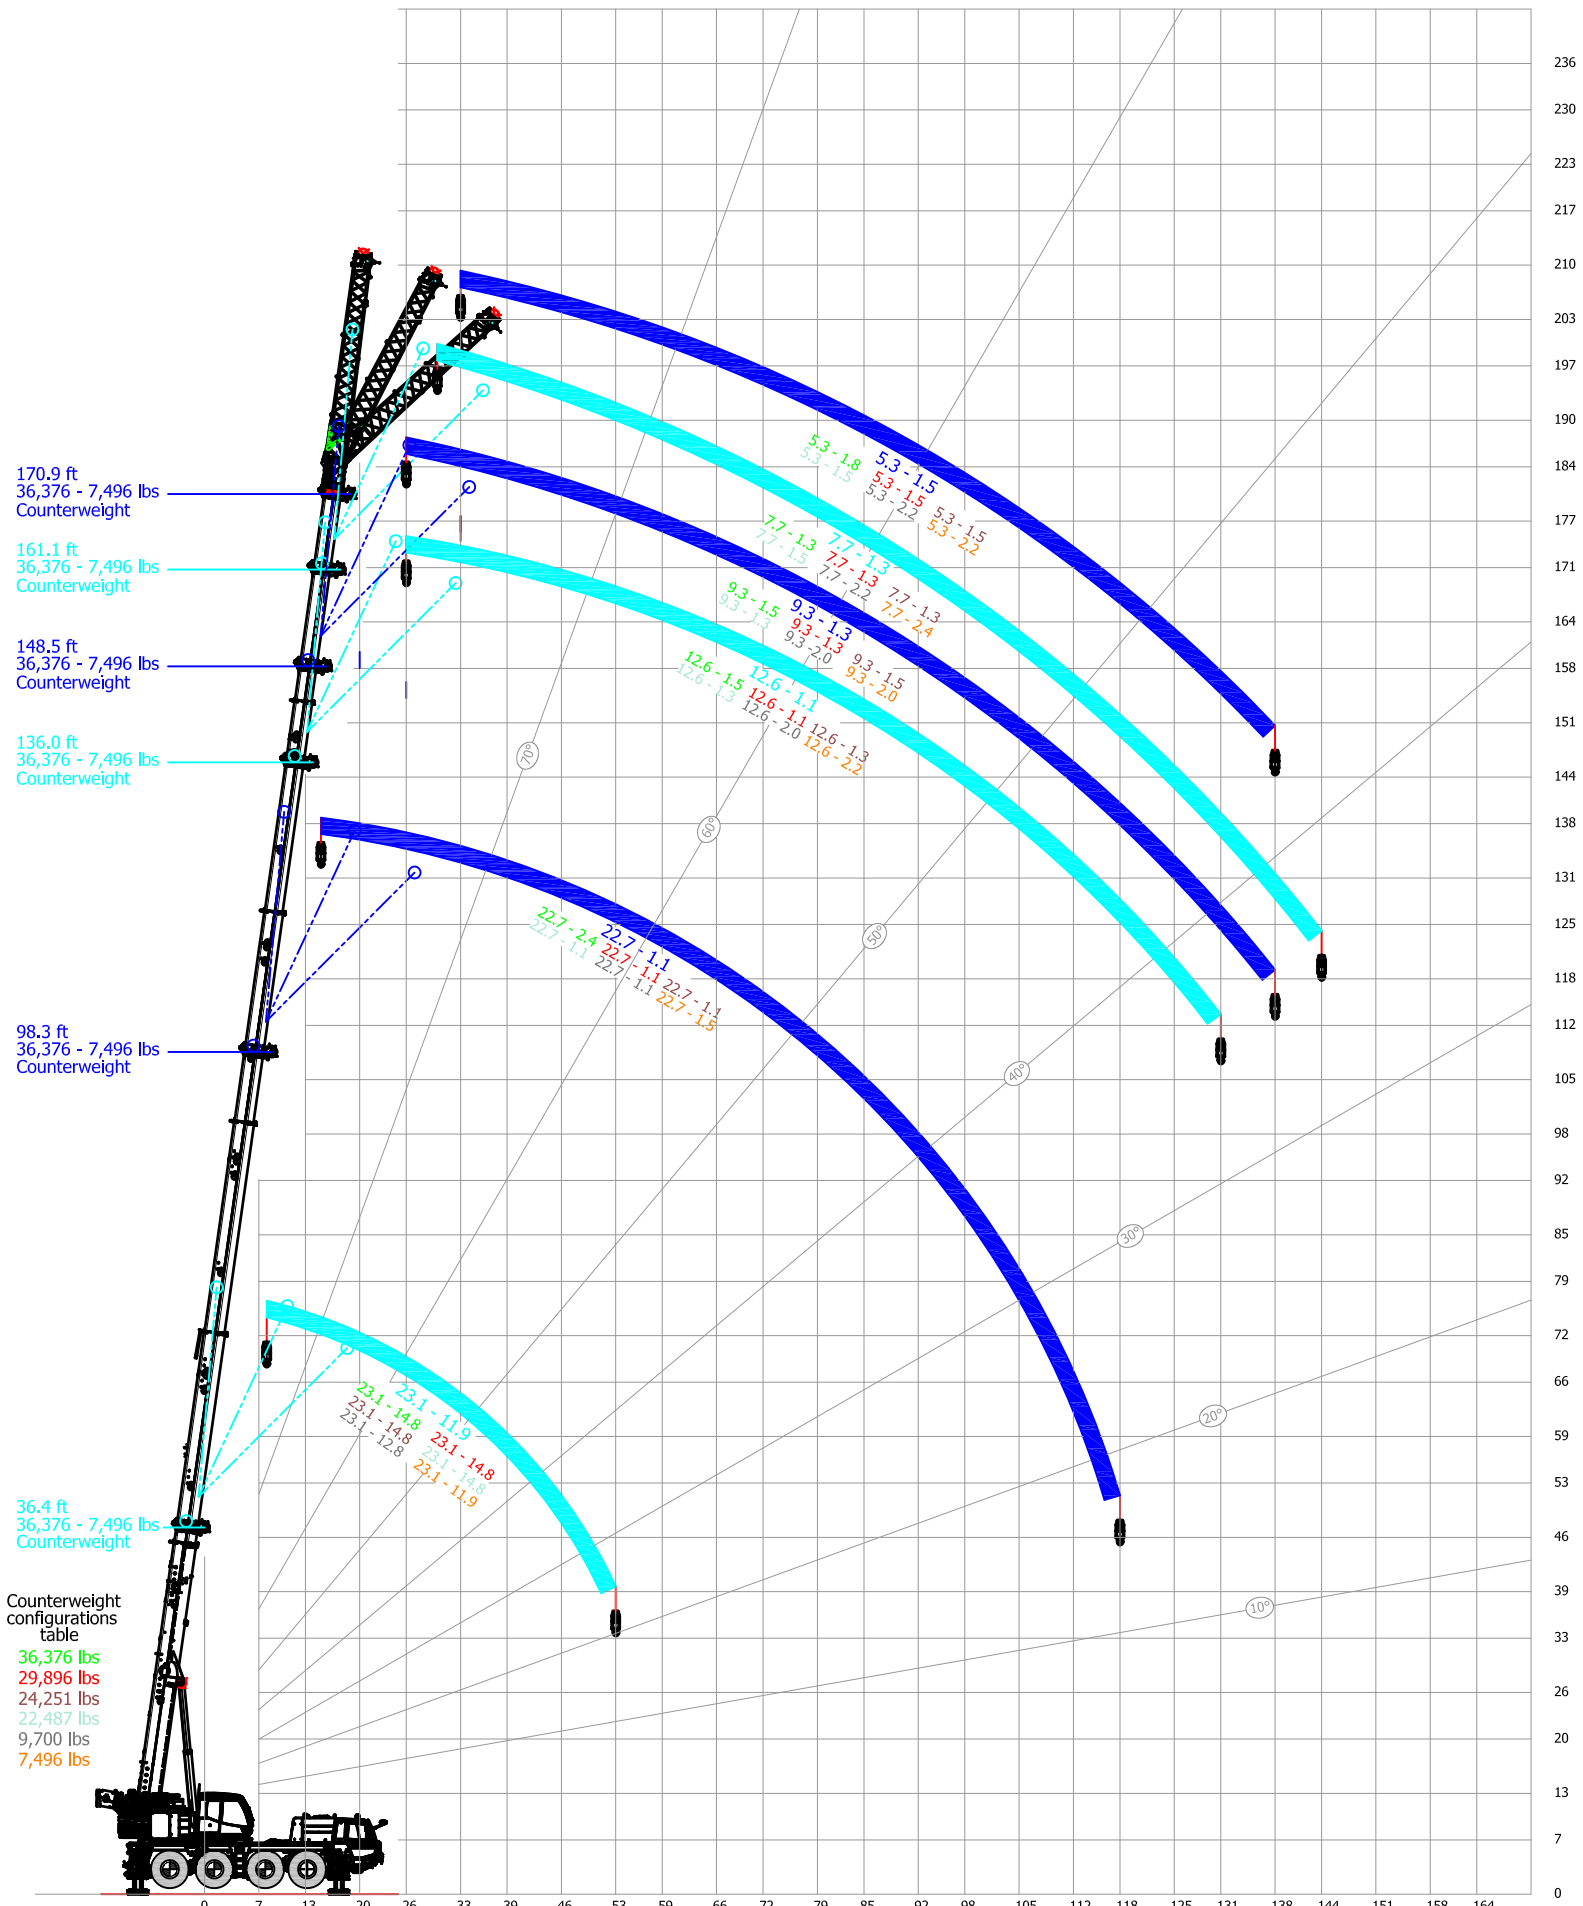

ATF 70G-4 (171' boom) Main boom quick reference load chart

Lifting capacities lbs. x 1000
 Lifting capacities for entire counterweight range shown in Cyan and Blue
 Lifting capacities for each counterweight configuration shown are color coded in agreement with Counterweight configurations table

Counterweight configurations table

36,376 lbs
29,896 lbs
24,251 lbs
22,487 lbs
9,700 lbs
7,496 lbs

Lifting capacities lbs. x 1000
 Lifting capacities for entire counterweight range shown in Cyan and Blue
 Lifting capacities for each counterweight configuration shown are color coded in agreement with Counterweight configurations table