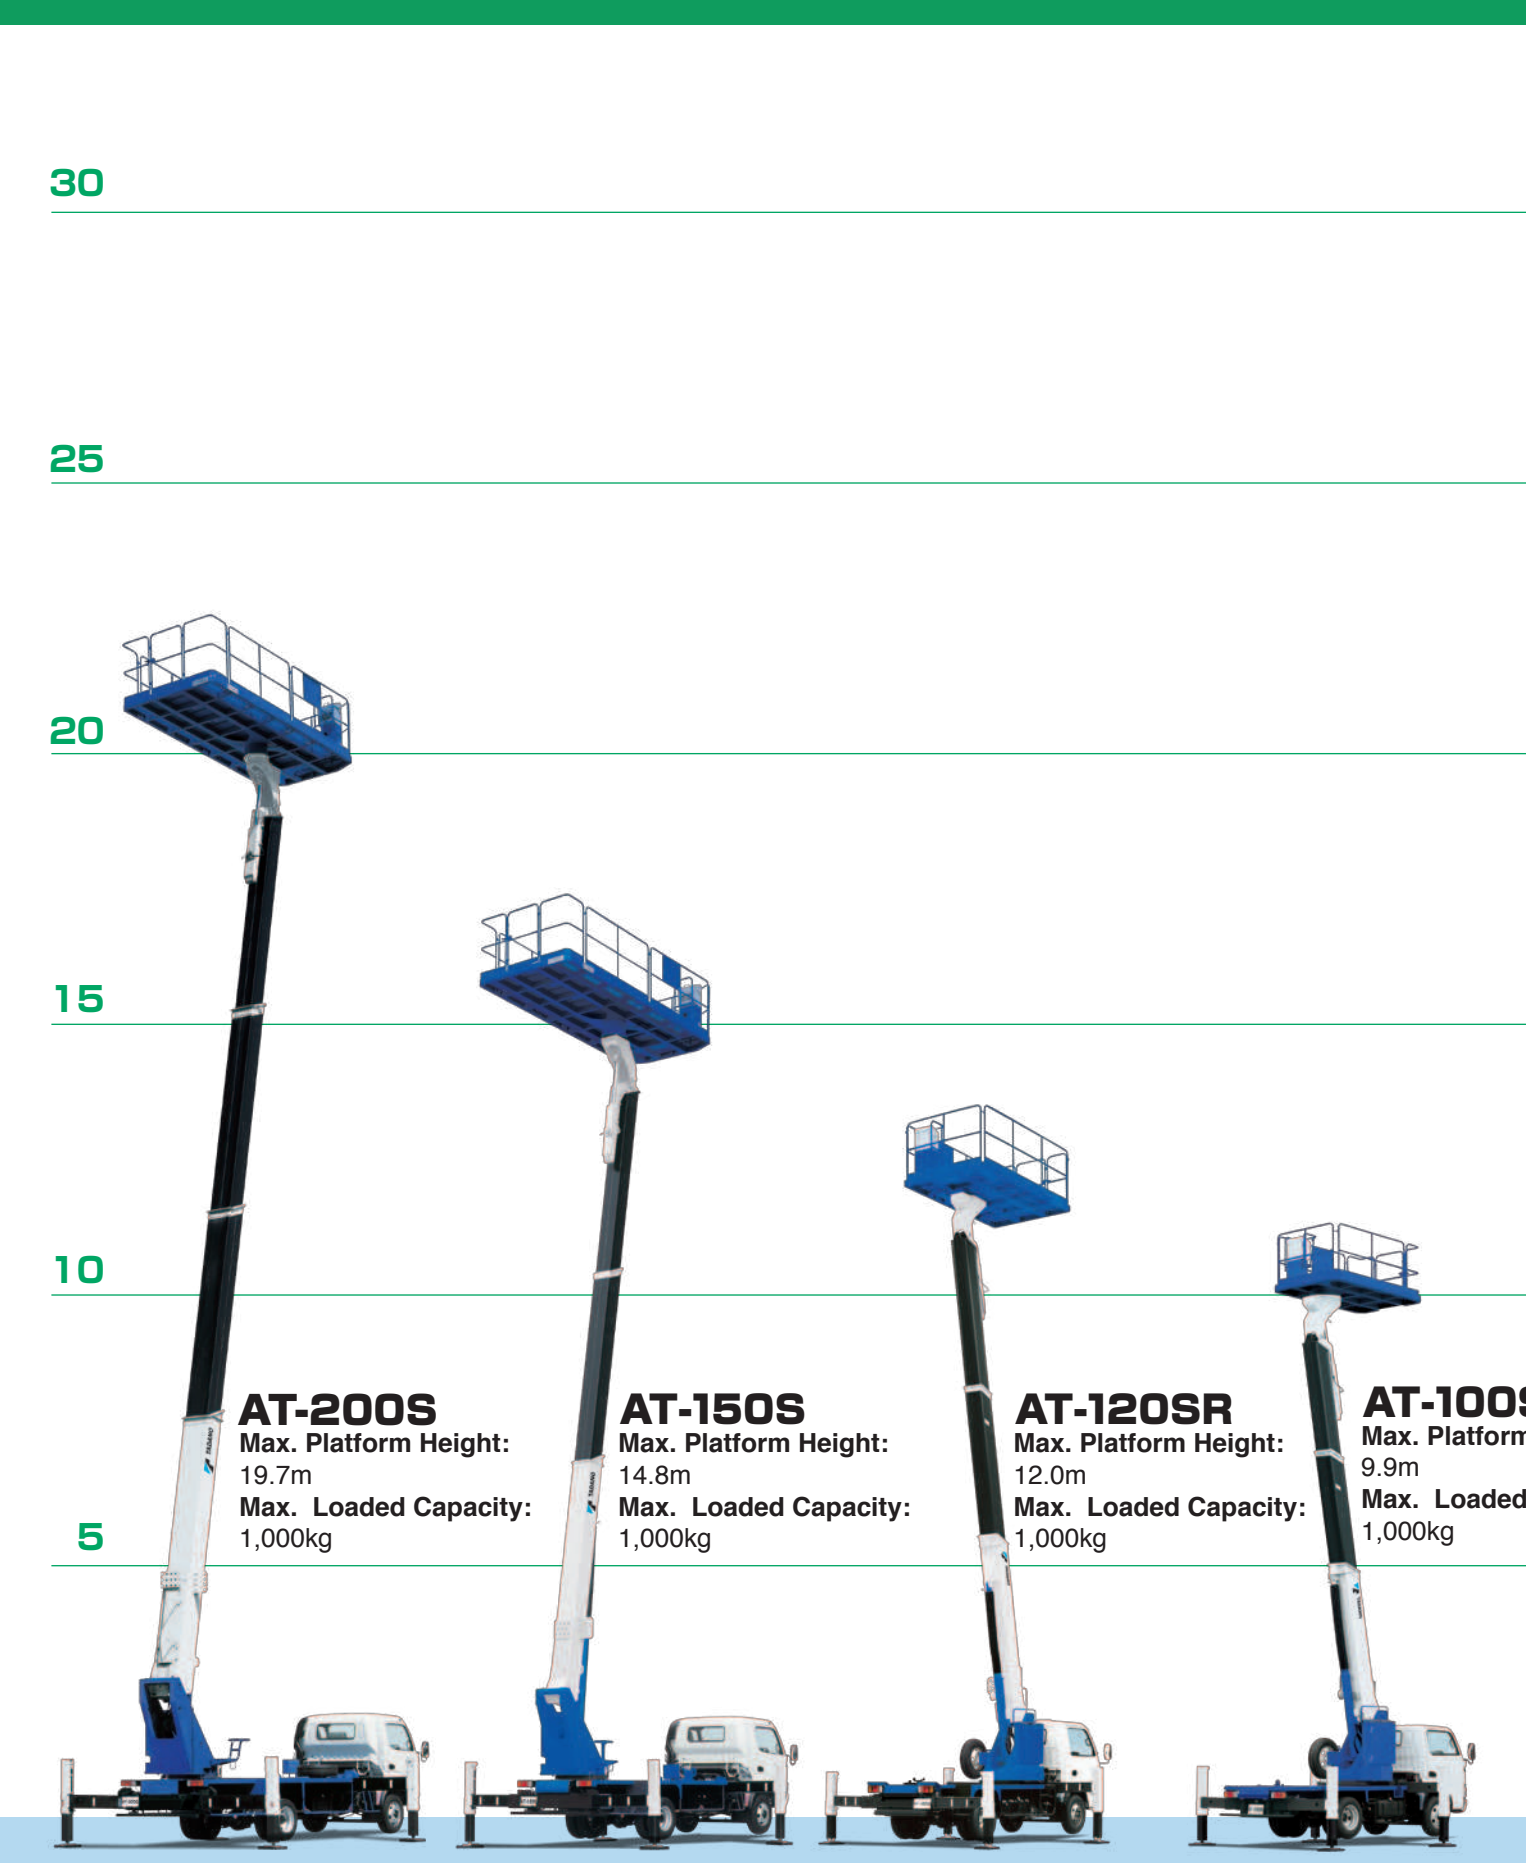

- Electric & Telecommunication use
- General purpose use
- Bridge Inspection Vehicle
- Crane Auger

General purpose use < Super Deck >

General purpose use < Articulating type >

General purpose use < Wheel Type >

Bridge Inspection Vehicle

Truck Mounted Type

Self-propelled Type

Special purpose use < Crane Auger >