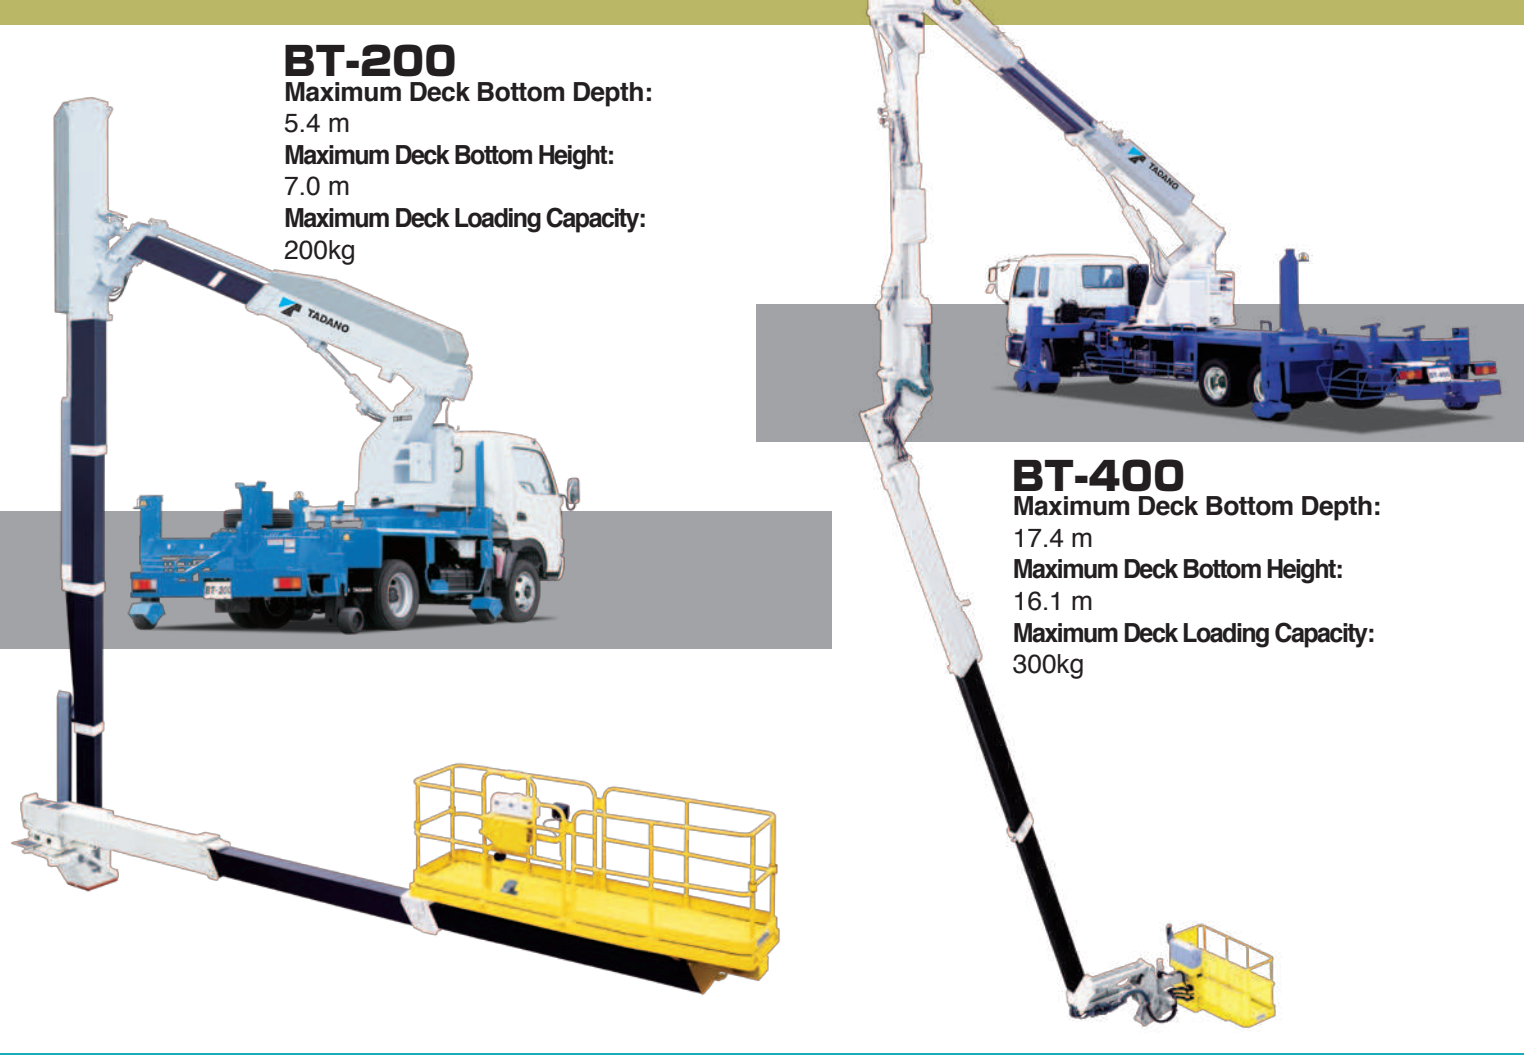

- Electric & Telecommunication use
- General purpose use
- Bridge Inspection Vehicle
- Crane Auger

General purpose use < Super Deck >

General purpose use < Articulating type >

General purpose use < Wheel Type >

Bridge Inspection Vehicle

Truck Mounted Type

Self-propelled Type

Special purpose use < Crane Auger >