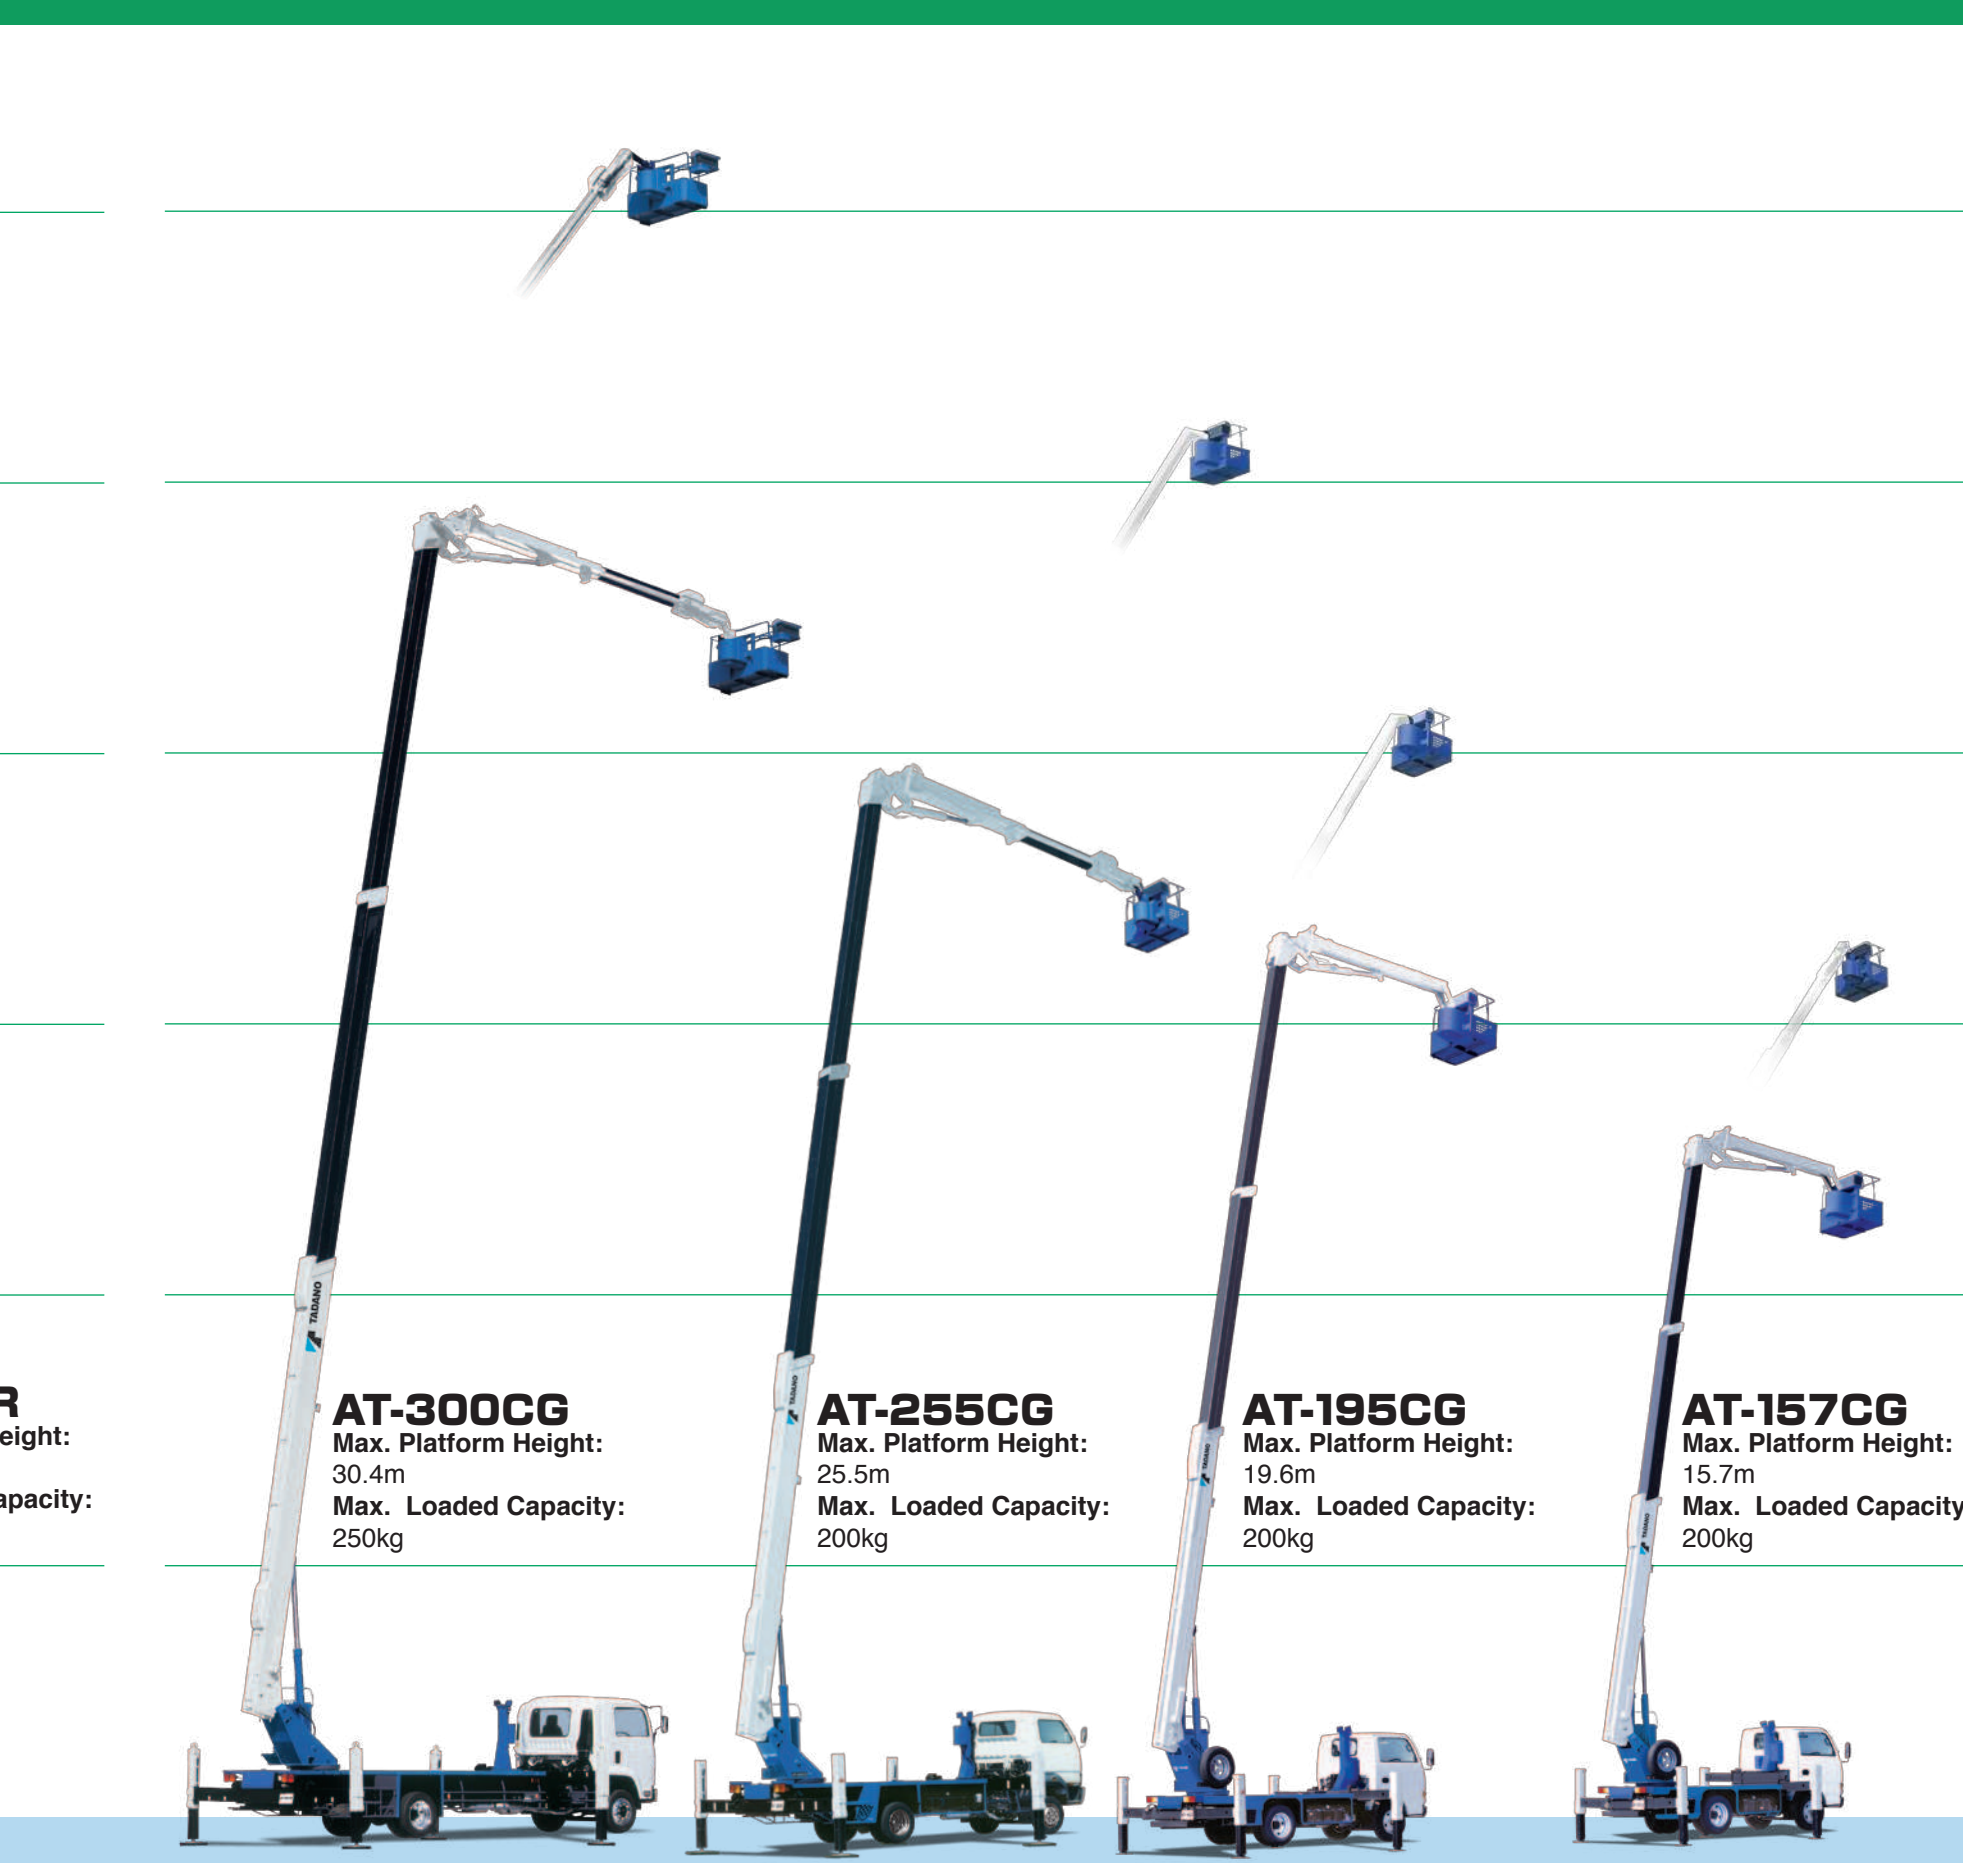

- Electric & Telecommunication use
- General purpose use
- Bridge Inspection Vehicle
- Crane Auger

General purpose use < Super Deck >

General purpose use < Articulating type >

General purpose use < Wheel Type >

Bridge Inspection Vehicle

Truck Mounted Type

Self-propelled Type

Special purpose use < Crane Auger >