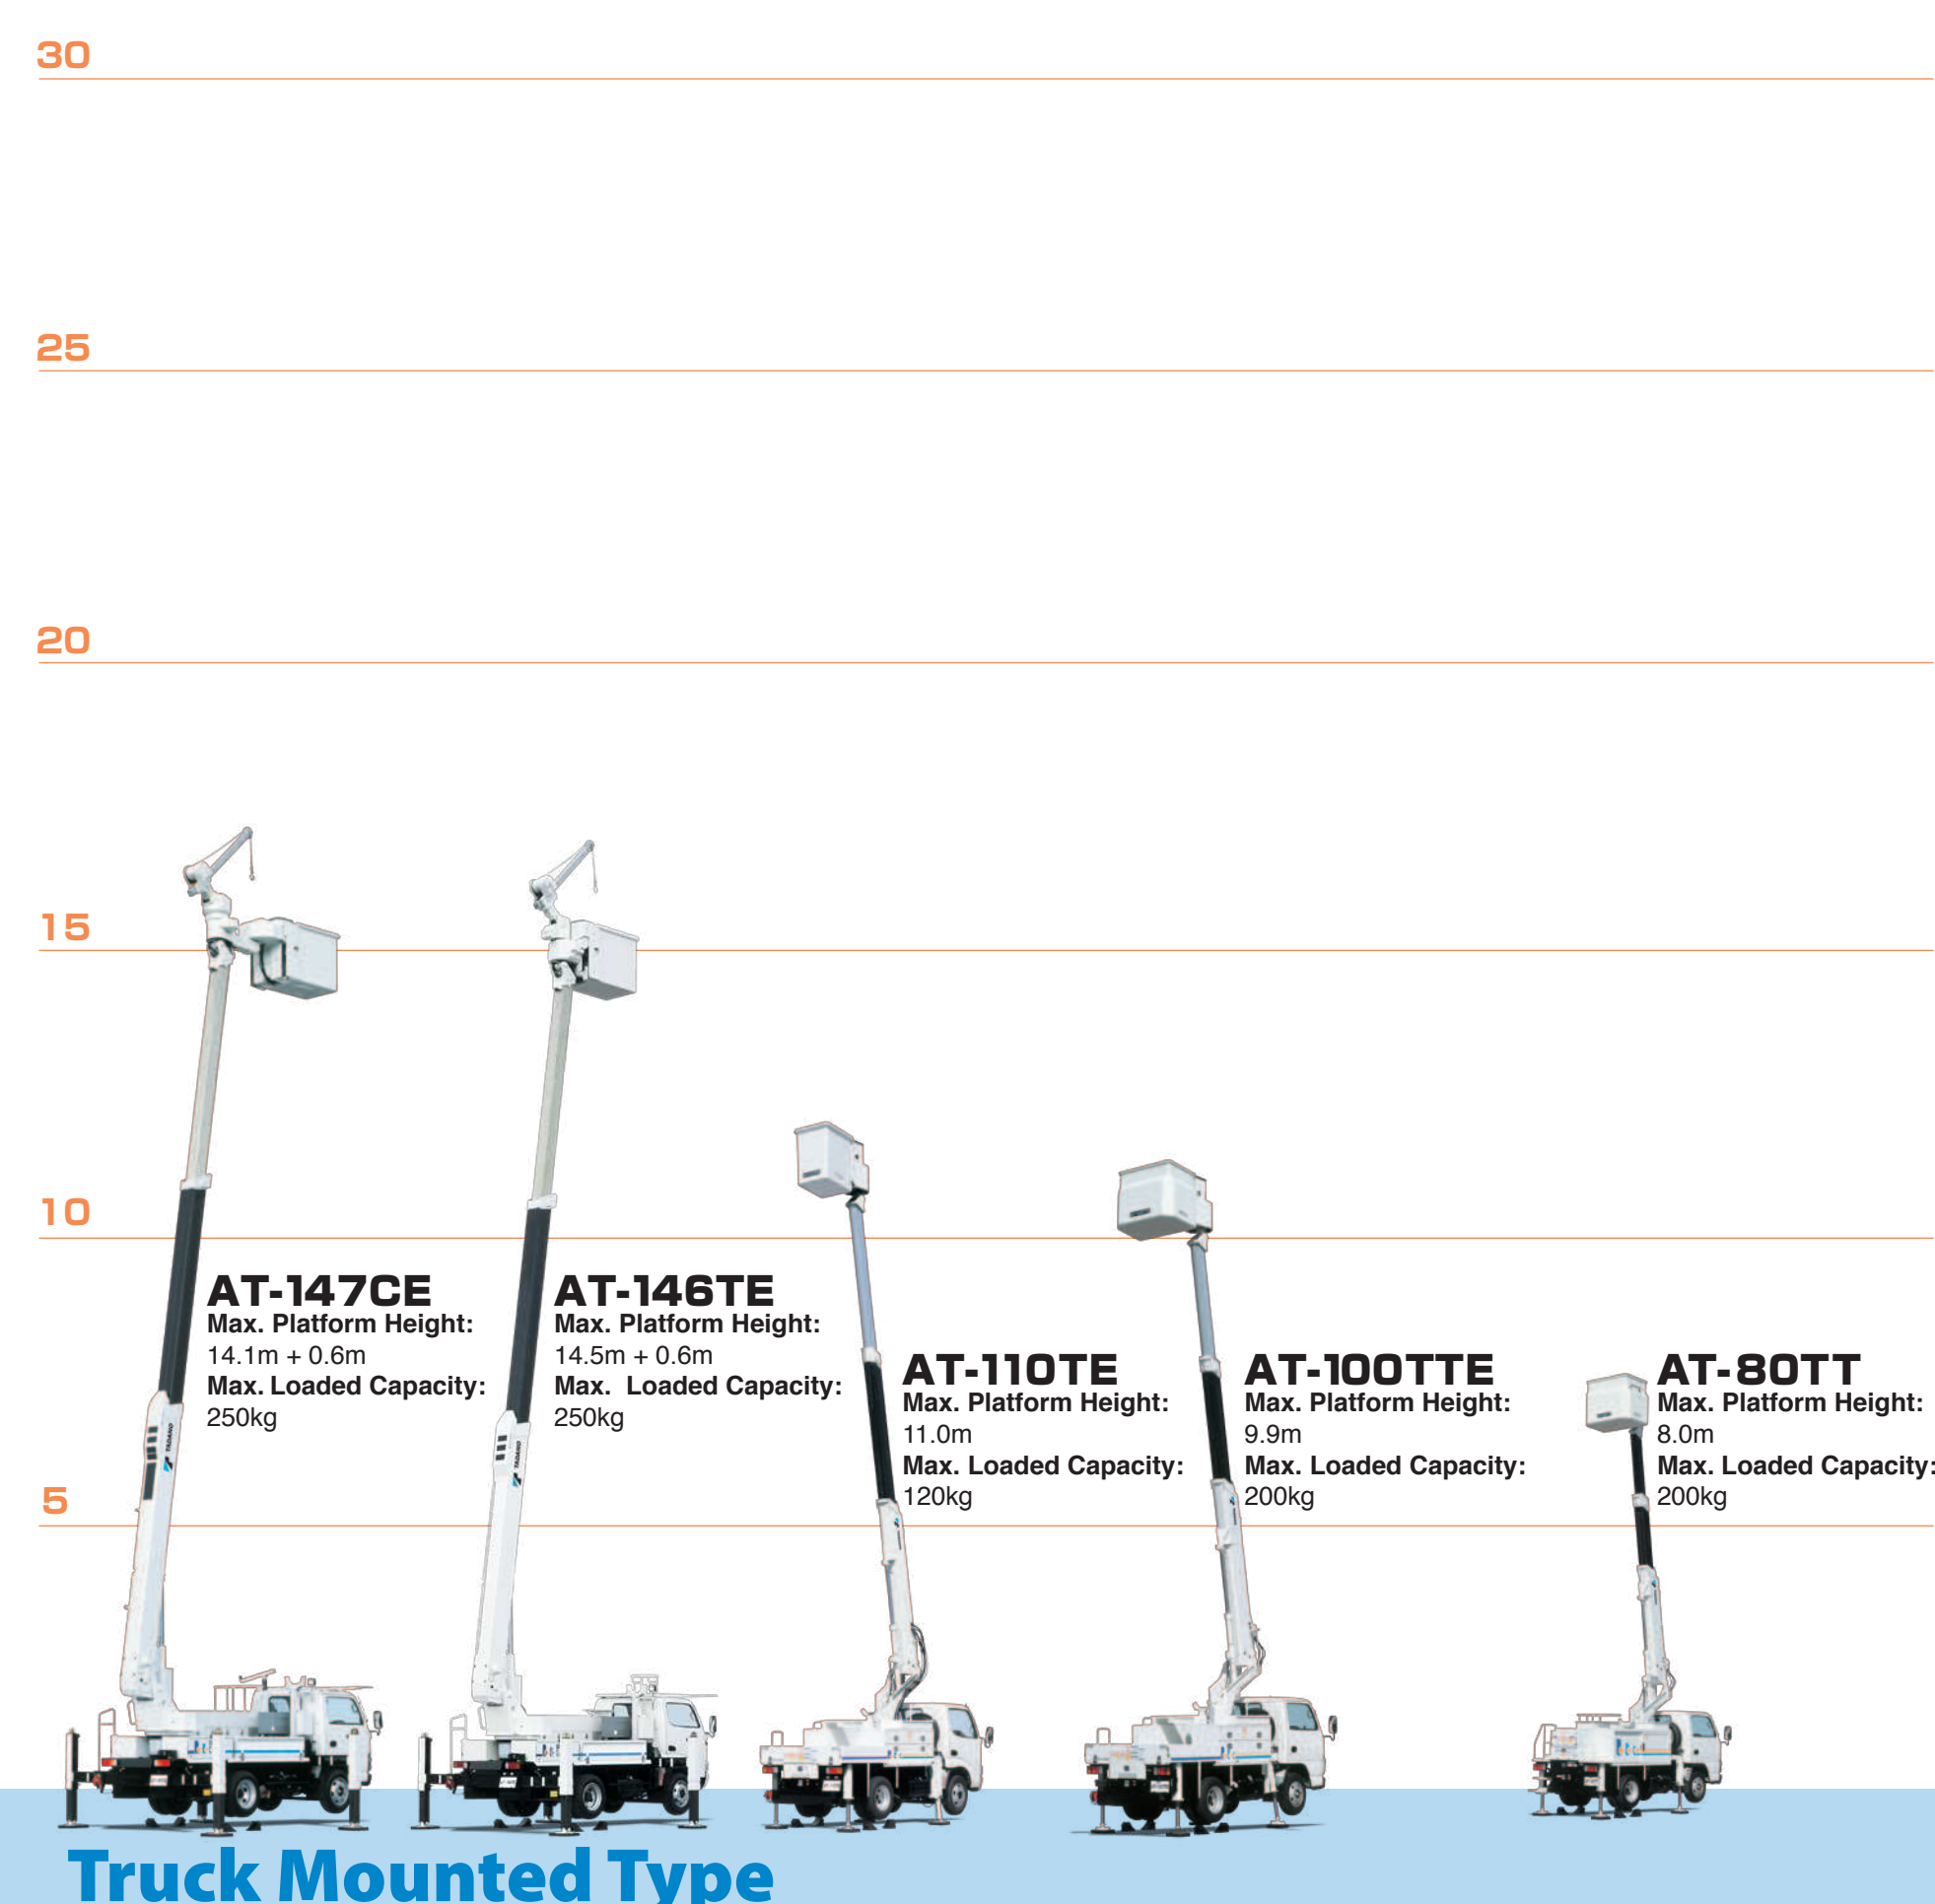

- Electric & Telecommunication use
- General purpose use
- Bridge Inspection Vehicle
- Crane Auger

General purpose use < Super Deck >

General purpose use < Articulating type >

General purpose use < Wheel Type >

Bridge Inspection Vehicle

Truck Mounted Type

Self-propelled Type

Special purpose use < Crane Auger >